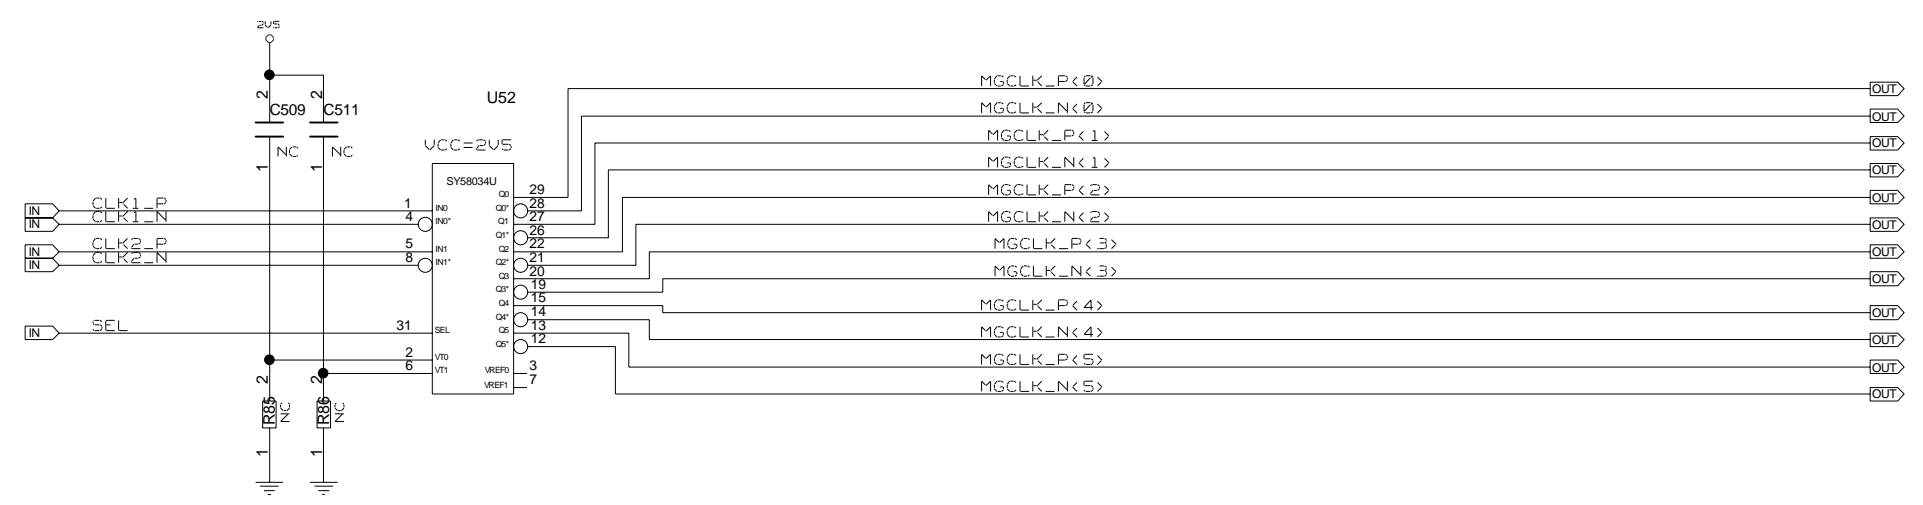

REVISIONS

ZONE	LTR	DESCRIPTION	DATE	APPR.

TTC_CTRL<55..0>

UNIVERSITY OF MAINZ

DRAWING TITLE		TTC	
SIZE	REV.	DRAWING NO.	
C			
SCALE		SHEET OF	

REVISIONS				
ZONE	LTR	DESCRIPTION	DATE	APPR.

UNIVERSITY OF MAINZ

DRAWING TITLE		
MGT_CLOCK_FANOUT6_DC		
SIZE	REV.	DRAWING NO.
C		
SCALE		SHEET OF

REVISIONS				
ZONE	LTR	DESCRIPTION	DATE	APPR.

UNIVERSITY OF MAINZ

DRAWING TITLE		DRAWING NO.	
JITTERCLEANER_SI5326			
SIZE	REV.		
C			
SCALE		SHEET OF	