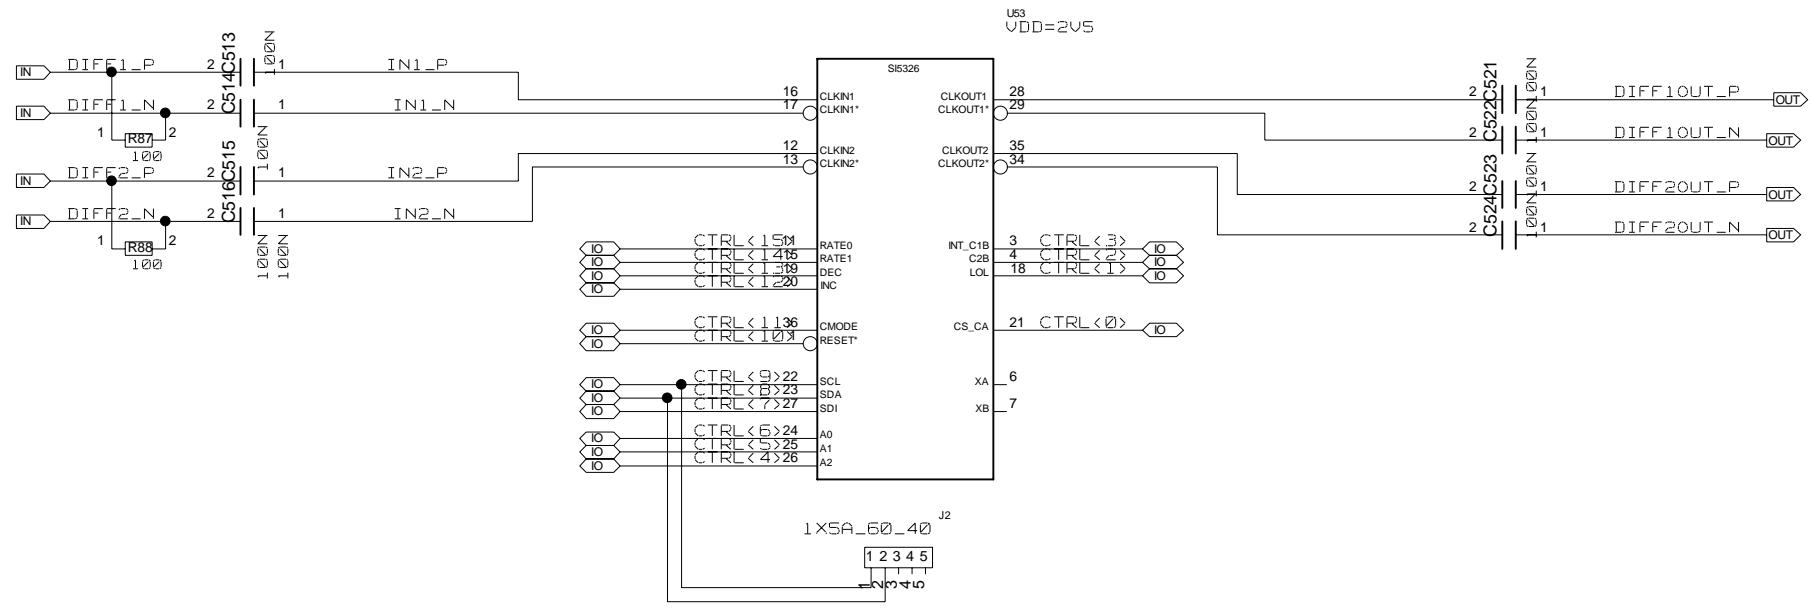

REVISIONS

ZONE	LTR	DESCRIPTION	DATE	APPR.

UNIVERSITY OF MAINZ	DRAWING TITLE		
	LVPECL_CLOCK		
	SIZE C	REV.	DRAWING NO.
SCALE	SHEET		OF

REVISIONS				
ZONE	LTR	DESCRIPTION	DATE	APPR.

UNIVERSITY OF MAINZ		DRAWING TITLE	
		CLOCK_FANOUT_DC_4	
SIZE	REV.	DRAWING NO.	
C			
SCALE		SHEET	OF

REVISIONS

ZONE	LTR	DESCRIPTION	DATE	APPR.

TTC_CTRL<55..0>

UNIVERSITY OF MAINZ

DRAWING TITLE		TTC	
SIZE	REV.	DRAWING NO.	
C			
SCALE		SHEET OF	

REVISIONS				
ZONE	LTR	DESCRIPTION	DATE	APPR.

UNIVERSITY OF MAINZ

DRAWING TITLE		
MGT_CLOCK_FANOUT6_DC		
SIZE	REV.	DRAWING NO.
C		
SCALE		SHEET OF

REVISIONS				
ZONE	LTR	DESCRIPTION	DATE	APPR.

UNIVERSITY OF MAINZ

DRAWING TITLE		DRAWING NO.	
JITTERCLEANER_SI5326			
SIZE	REV.		
C			
SCALE		SHEET OF	