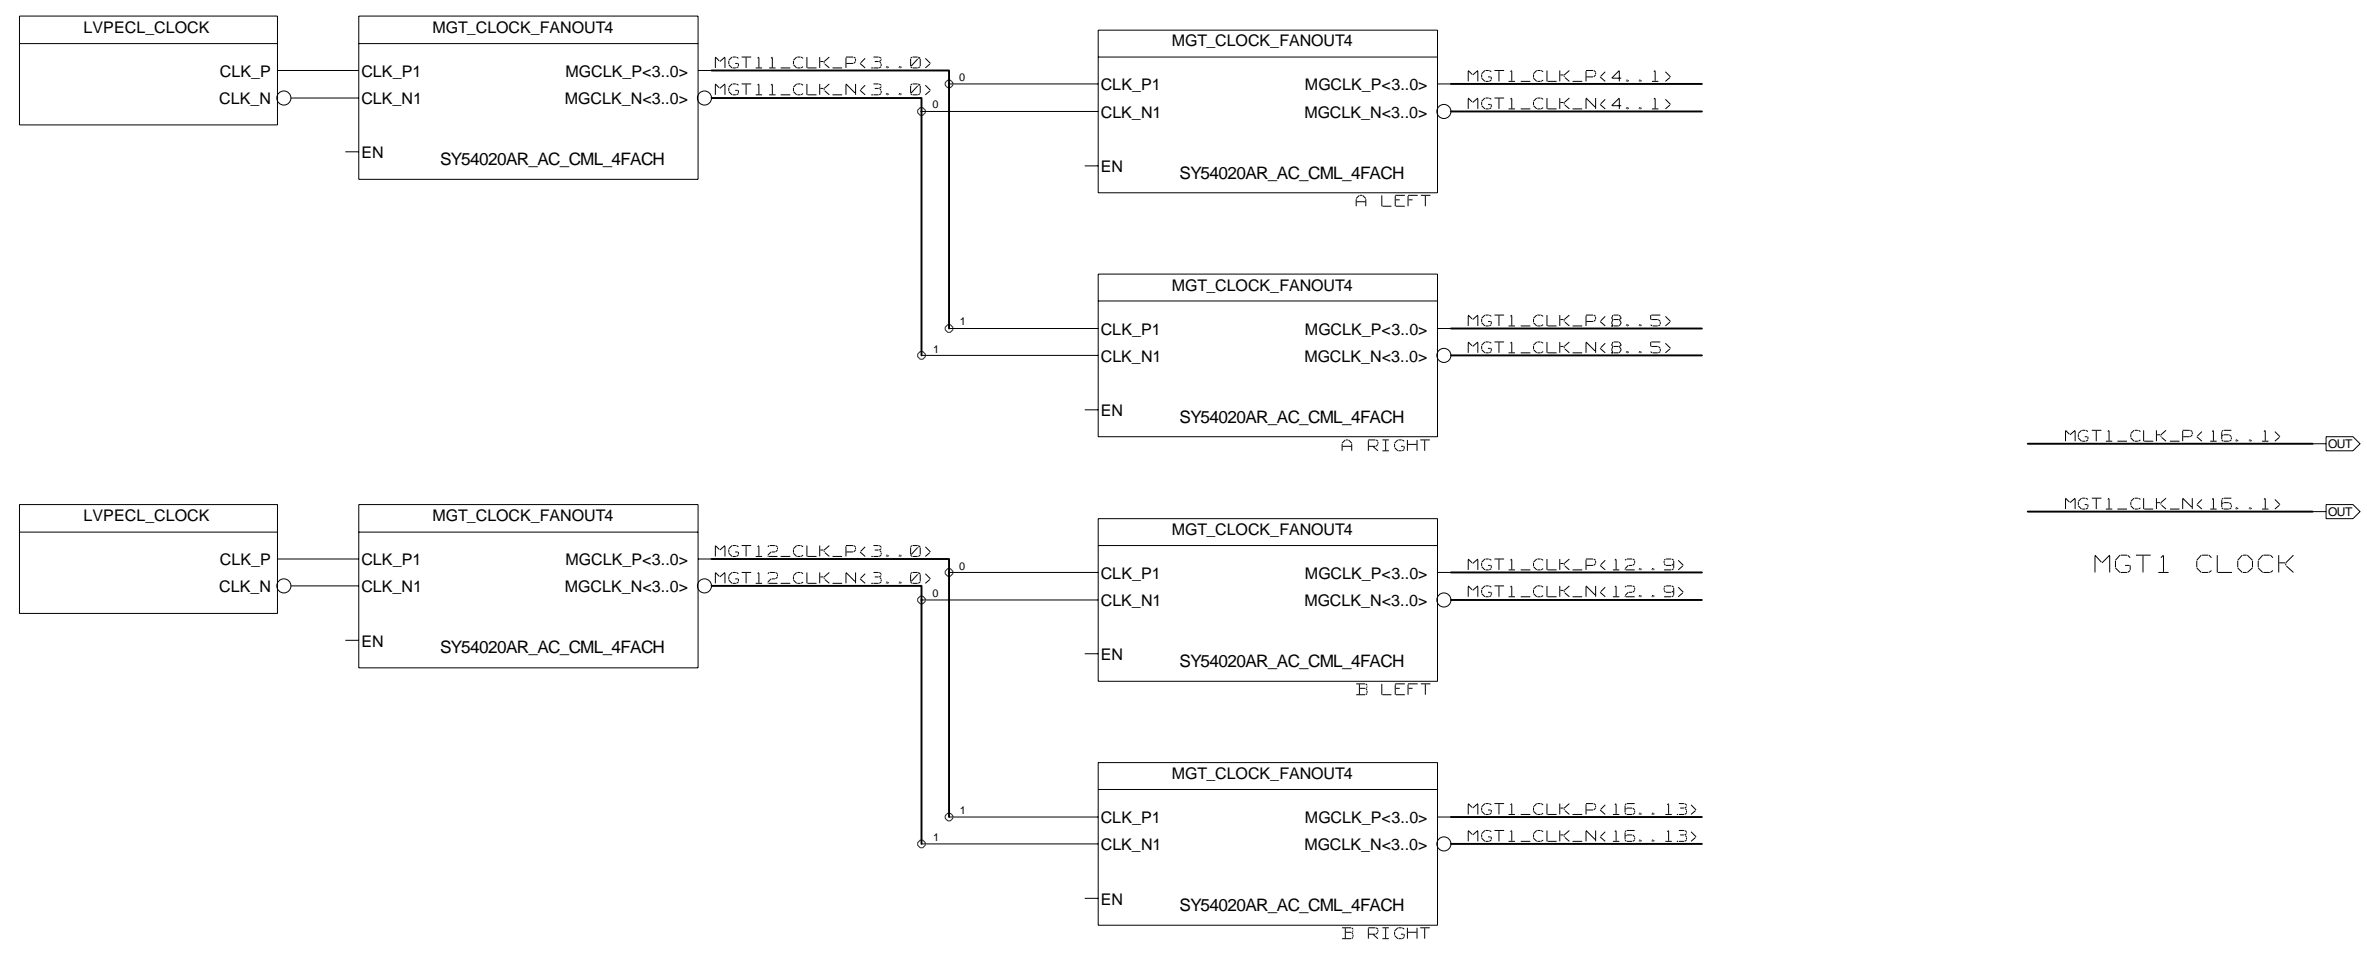

REVISIONS				
ZONE	LTR	DESCRIPTION	DATE	APPR.

MGT1 CLOCK

UNIVERSITY OF MAINZ	DRAWING TITLE		
	MGT1 CLOCK CML		
SIZE	REV.	DRAWING NO.	
C			
SCALE			SHEET OF

REVISIONS				
ZONE	LTR	DESCRIPTION	DATE	APPR.

MGT2 CLOCK

REVISIONS				
ZONE	LTR	DESCRIPTION	DATE	APPR.

MGT4_CLK_P<20..1> OUT
MGT4_CLK_N<20..1> OUT
MGT4 CLOCK

UNIVERSITY OF MAINZ	DRAWING TITLE		
	MGT4 CLOCK CML		
	SIZE C	REV.	DRAWING NO.
SCALE	SHEET		OF

REVISIONS				
ZONE	LTR	DESCRIPTION	DATE	APPR.

REVISIONS

ZONE	LTR	DESCRIPTION	DATE	APPR.

UNIVERSITY OF MAINZ	DRAWING TITLE		
	LVPECL_CLOCK		
	SIZE C	REV.	DRAWING NO.
SCALE	SHEET		OF

REVISIONS				
ZONE	LTR	DESCRIPTION	DATE	APPR.

UNIVERSITY OF MAINZ		DRAWING TITLE	
		CLOCK_FANOUT_DC_4	
SIZE	REV.	DRAWING NO.	
C			
SCALE		SHEET	OF

DRAWING TITLE		
MGT_CLOCK_FANOUT6_DC		
SIZE	REV.	DRAWING NO.
C		
SCALE		SHEET OF

REVISIONS				
ZONE	LTR	DESCRIPTION	DATE	APPR.

UNIVERSITY OF MAINZ

DRAWING TITLE		DRAWING NO.	
JITTERCLEANER_SI5326			
SIZE	REV.		
C			
SCALE		SHEET OF	