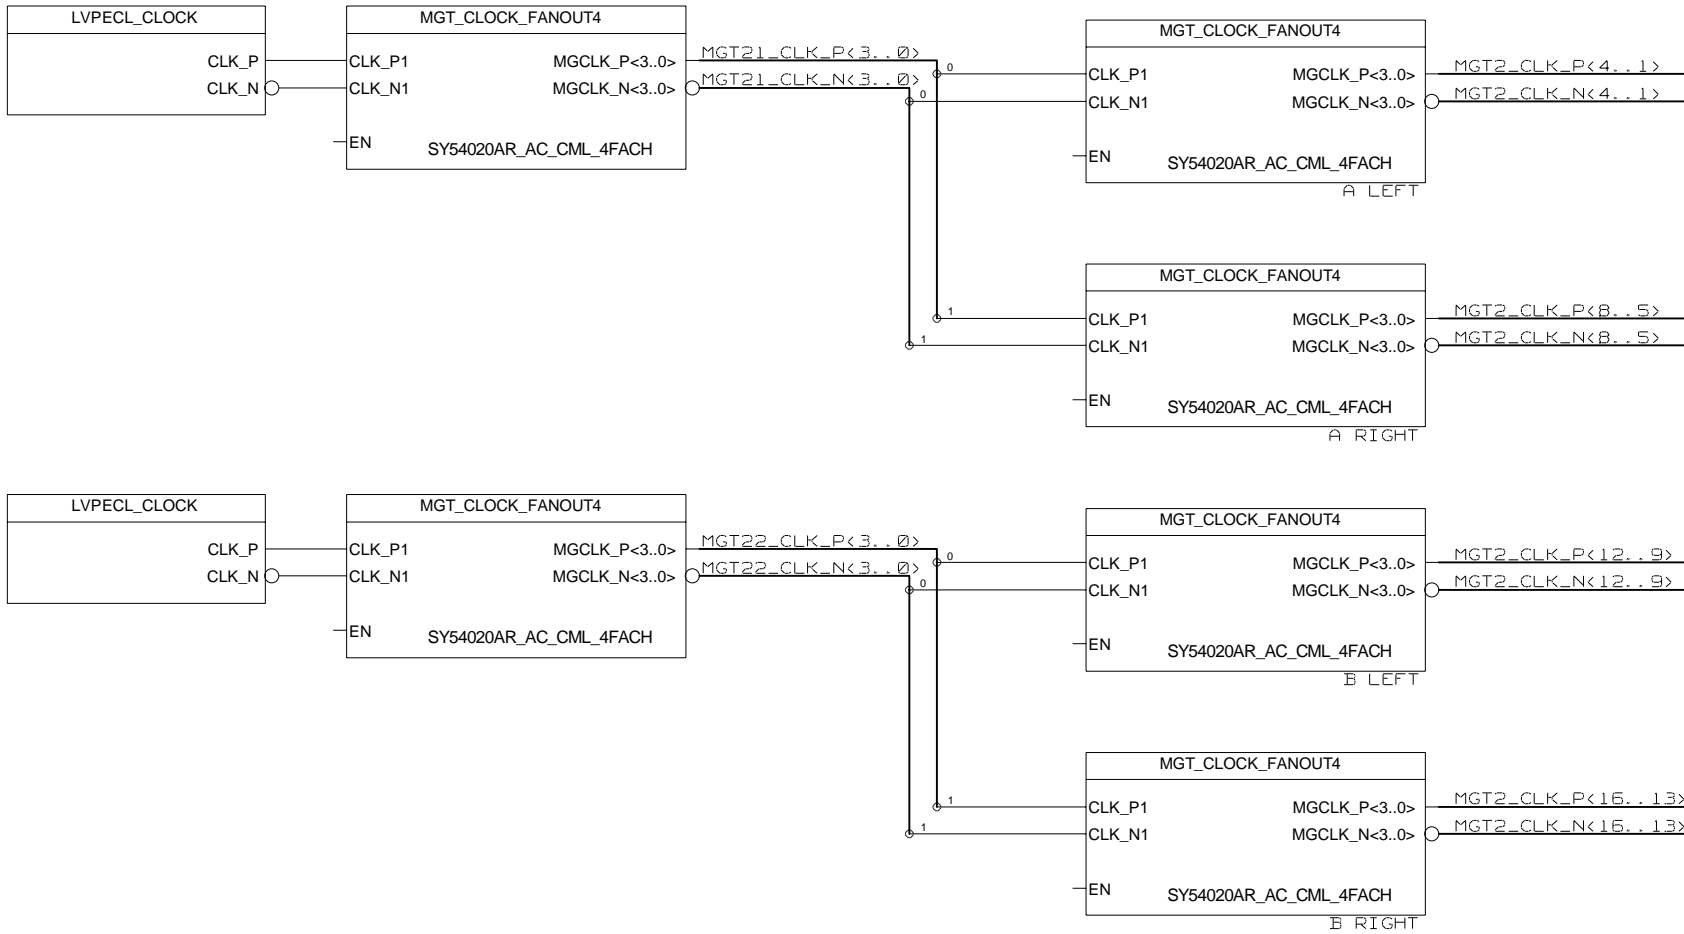

REVISIONS				
ZONE	LTR	DESCRIPTION	DATE	APPR.

MGT1 CLOCK

UNIVERSITY OF MAINZ	DRAWING TITLE		
	MGT1 CLOCK CML		
SIZE	REV.	DRAWING NO.	
C			
SCALE			SHEET OF

REVISIONS				
ZONE	LTR	DESCRIPTION	DATE	APPR.

MGT2 CLOCK

REVISIONS

ZONE	LTR	DESCRIPTION	DATE	APPR.

UNIVERSITY OF MAINZ	DRAWING TITLE		
	LVPECL_CLOCK		
	SIZE C	REV.	DRAWING NO.
SCALE	SHEET		OF

REVISIONS				
ZONE	LTR	DESCRIPTION	DATE	APPR.

UNIVERSITY OF MAINZ		DRAWING TITLE	
		CLOCK_FANOUT_DC_4	
SIZE	REV.	DRAWING NO.	
C			
SCALE		SHEET	OF

DRAWING TITLE		
MGT_CLOCK_FANOUT6_DC		
SIZE	REV.	DRAWING NO.
C		
SCALE		SHEET OF

REVISIONS				
ZONE	LTR	DESCRIPTION	DATE	APPR.

UNIVERSITY OF MAINZ

DRAWING TITLE		DRAWING NO.	
JITTERCLEANER_SI5326			
SIZE	REV.		
C			
SCALE		SHEET OF	