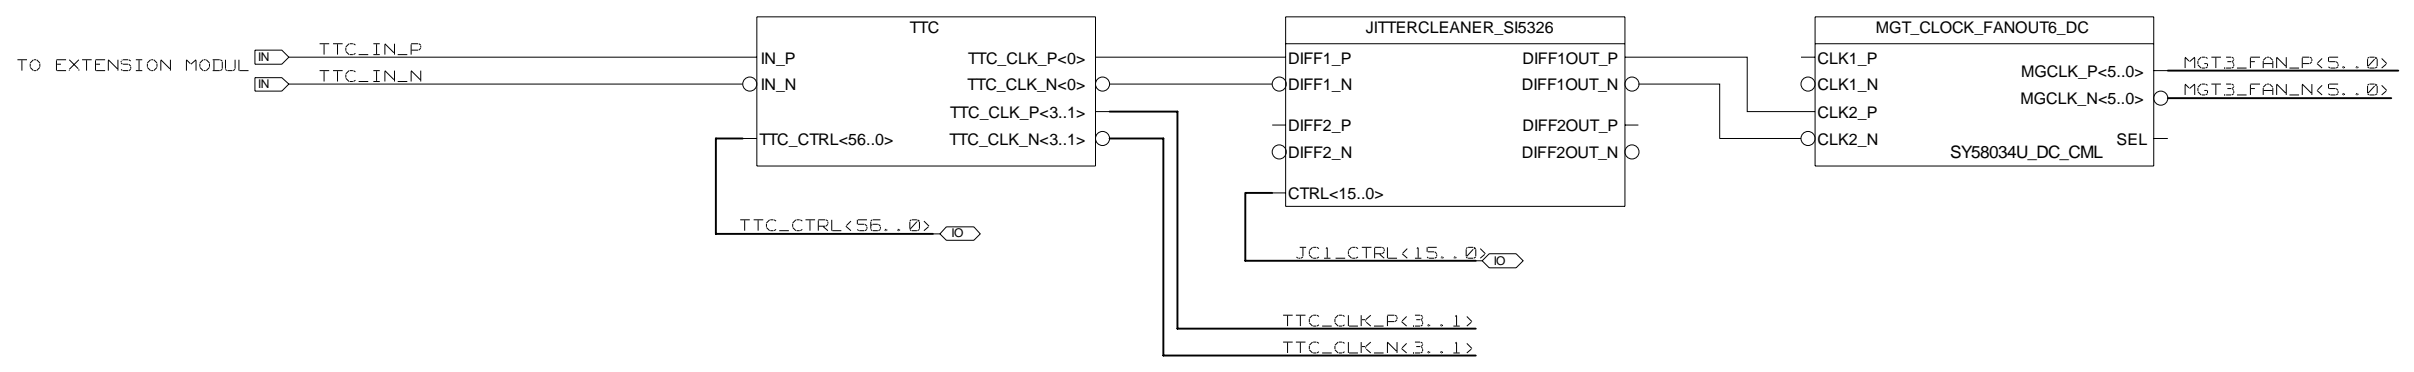

REVISIONS				
ZONE	LTR	DESCRIPTION	DATE	APPR.

UNIVERSITY OF MAINZ	DRAWING TITLE		
	MGT3 CLOCK CML		
SIZE	REV.	DRAWING NO.	
C			
SCALE			SHEET OF