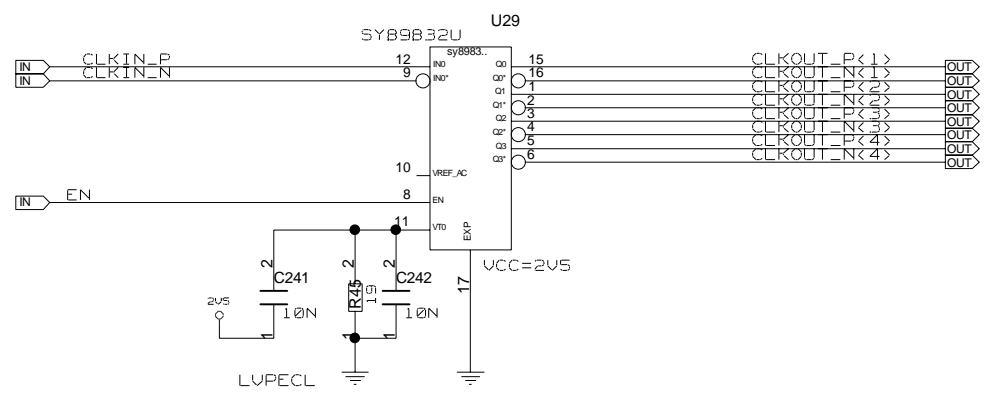

UNIVERSITY OF MAINZ

DRAWING TITLE			
GCK1+2 CLOCK LVDS			
SIZE	REV.	DRAWING NO.	
C			
SCALE		SHEET	OF

REVISIONS				
ZONE	LTR	DESCRIPTION	DATE	APPR.

UNIVERSITY OF MAINZ	DRAWING TITLE		
	MGT_CLOCK_FANOUT4		
SIZE C	REV.	DRAWING NO.	
SCALE			SHEET OF

REVISIONS

ZONE	LTR	DESCRIPTION	DATE	APPR.

UNIVERSITY OF MAINZ	DRAWING TITLE		
	LVPECL_CLOCK		
	SIZE C	REV.	DRAWING NO.
SCALE	SHEET		OF

REVISIONS				
ZONE	LTR	DESCRIPTION	DATE	APPR.

UNIVERSITY OF MAINZ		DRAWING TITLE	
		CLOCK_FANOUT_DC_4	
SIZE	REV.	DRAWING NO.	
C			
SCALE		SHEET	OF

DRAWING TITLE		
MGT_CLOCK_FANOUT6_DC		
SIZE	REV.	DRAWING NO.
C		
SCALE		SHEET OF

REVISIONS				
ZONE	LTR	DESCRIPTION	DATE	APPR.

UNIVERSITY OF MAINZ

DRAWING TITLE		DRAWING NO.	
JITTERCLEANER_SI5326			
SIZE	REV.		
C			
SCALE		SHEET OF	