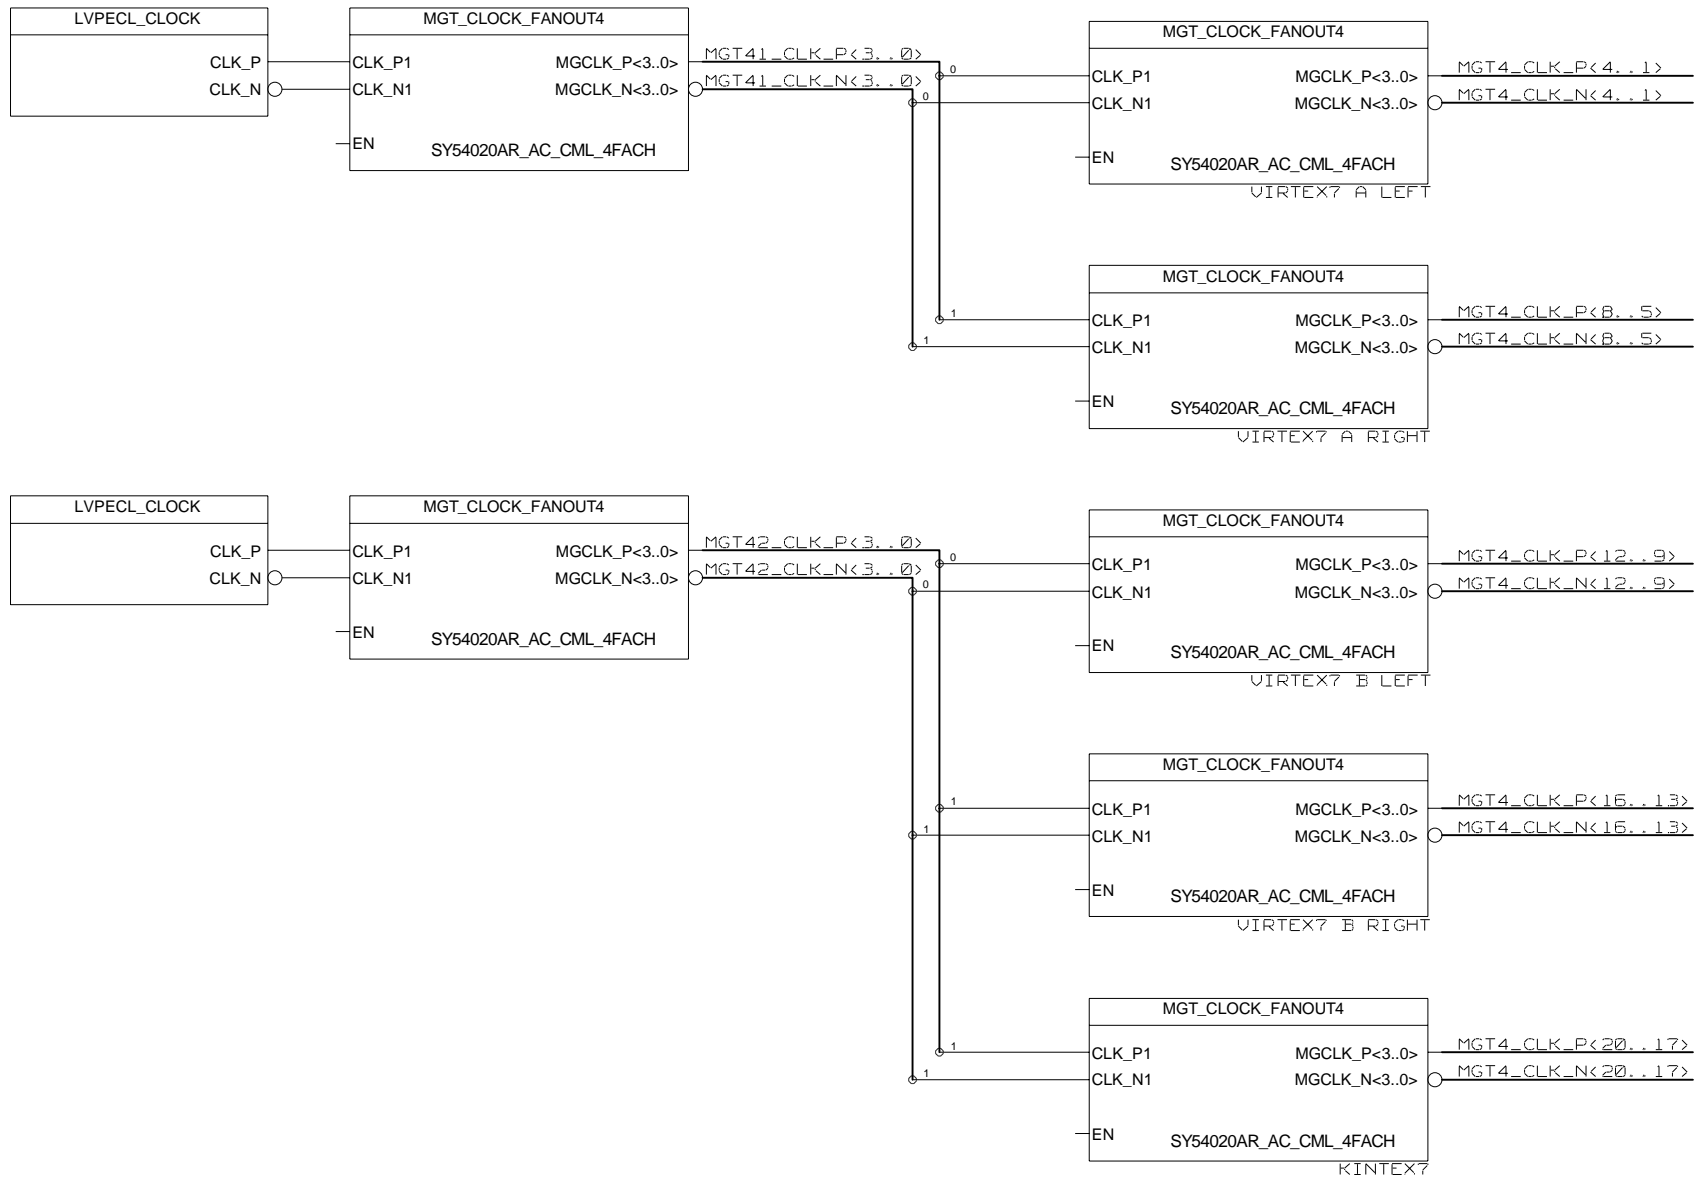

REVISIONS				
ZONE	LTR	DESCRIPTION	DATE	APPR.

MGT1 CLOCK

UNIVERSITY OF MAINZ	DRAWING TITLE		
	MGT1 CLOCK CML		
SIZE	REV.	DRAWING NO.	
C			
SCALE			SHEET OF

REVISIONS				
ZONE	LTR	DESCRIPTION	DATE	APPR.

MGT2 CLOCK

REVISIONS				
ZONE	LTR	DESCRIPTION	DATE	APPR.

MGT4_CLK_P<20..1> OUT
MGT4_CLK_N<20..1> OUT
MGT4 CLOCK

UNIVERSITY OF MAINZ	DRAWING TITLE		
	MGT4 CLOCK CML		
	SIZE C	REV.	DRAWING NO.
SCALE	SHEET		OF

REVISIONS				
ZONE	LTR	DESCRIPTION	DATE	APPR.

REVISIONS

ZONE	LTR	DESCRIPTION	DATE	APPR.

UNIVERSITY OF MAINZ	DRAWING TITLE		
	LVPECL_CLOCK		
	SIZE C	REV.	DRAWING NO.
SCALE	SHEET		OF

REVISIONS				
ZONE	LTR	DESCRIPTION	DATE	APPR.

UNIVERSITY OF MAINZ		DRAWING TITLE	
		CLOCK_FANOUT_DC_4	
SIZE	REV.	DRAWING NO.	
C			
SCALE		SHEET	OF

DRAWING TITLE		
MGT_CLOCK_FANOUT6_DC		
SIZE	REV.	DRAWING NO.
C		
SCALE		SHEET OF

REVISIONS				
ZONE	LTR	DESCRIPTION	DATE	APPR.

UNIVERSITY OF MAINZ

DRAWING TITLE		DRAWING NO.	
JITTERCLEANER_SI5326			
SIZE	REV.		
C			
SCALE		SHEET OF	