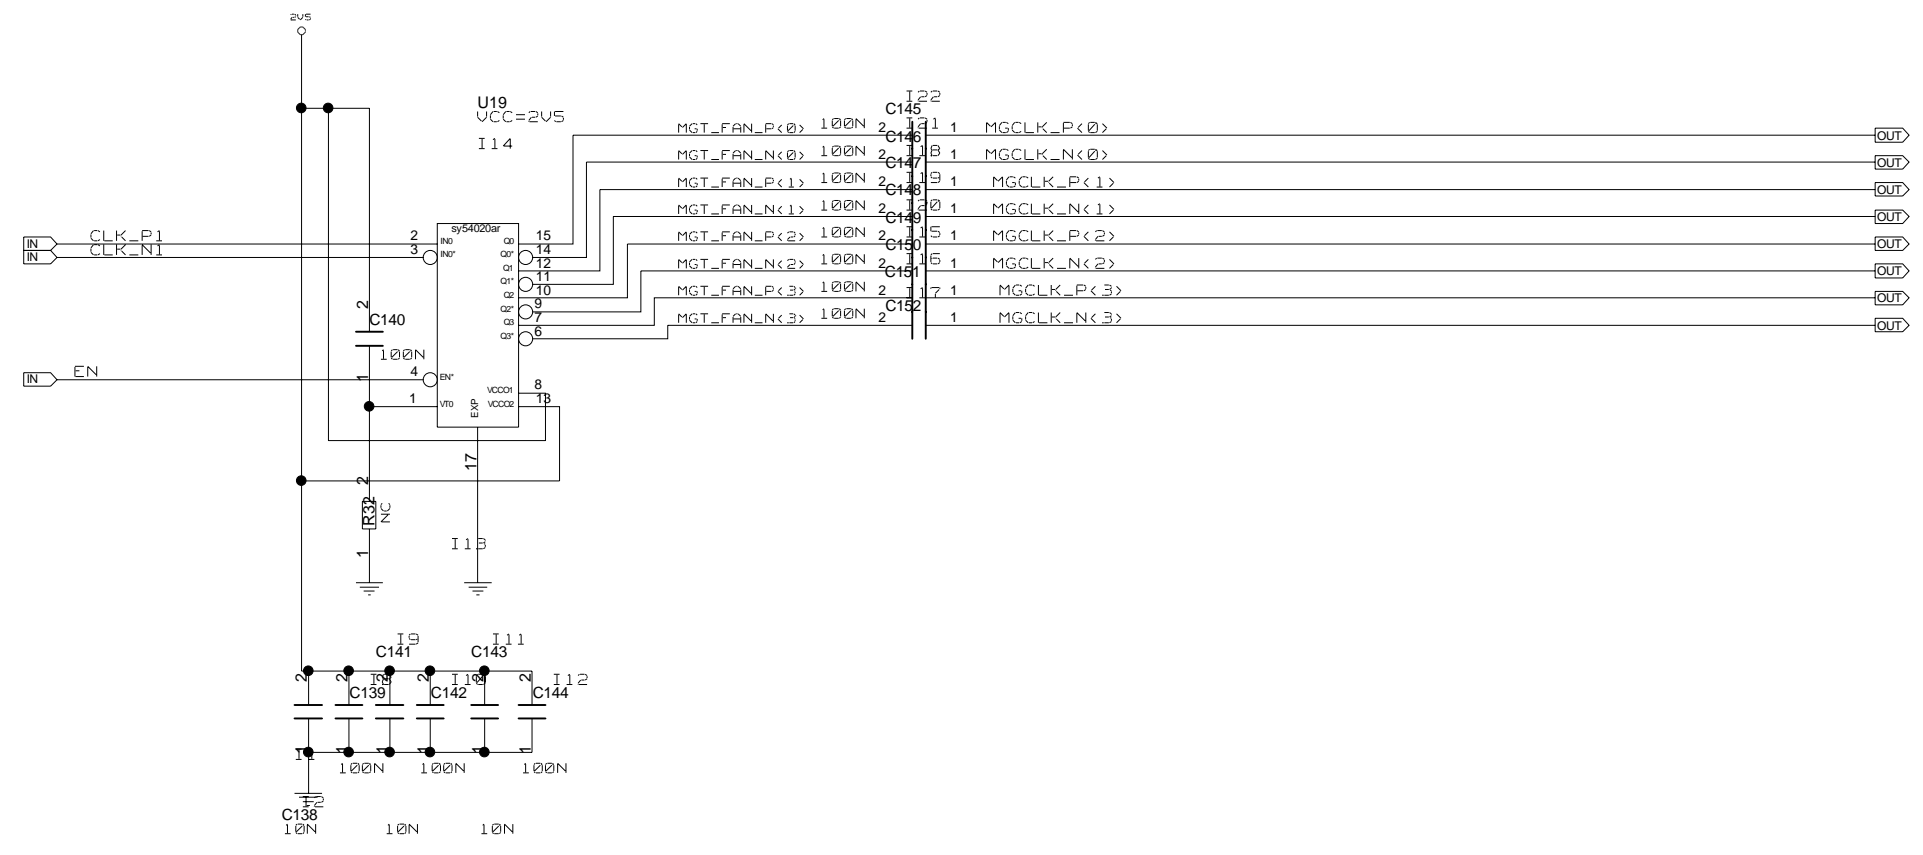

REVISIONS				
ZONE	LTR	DESCRIPTION	DATE	APPR.

UNIVERSITY OF MAINZ	DRAWING TITLE		
	MGT_CLOCK_FANOUT4		
SIZE C	REV.	DRAWING NO.	
SCALE			SHEET OF