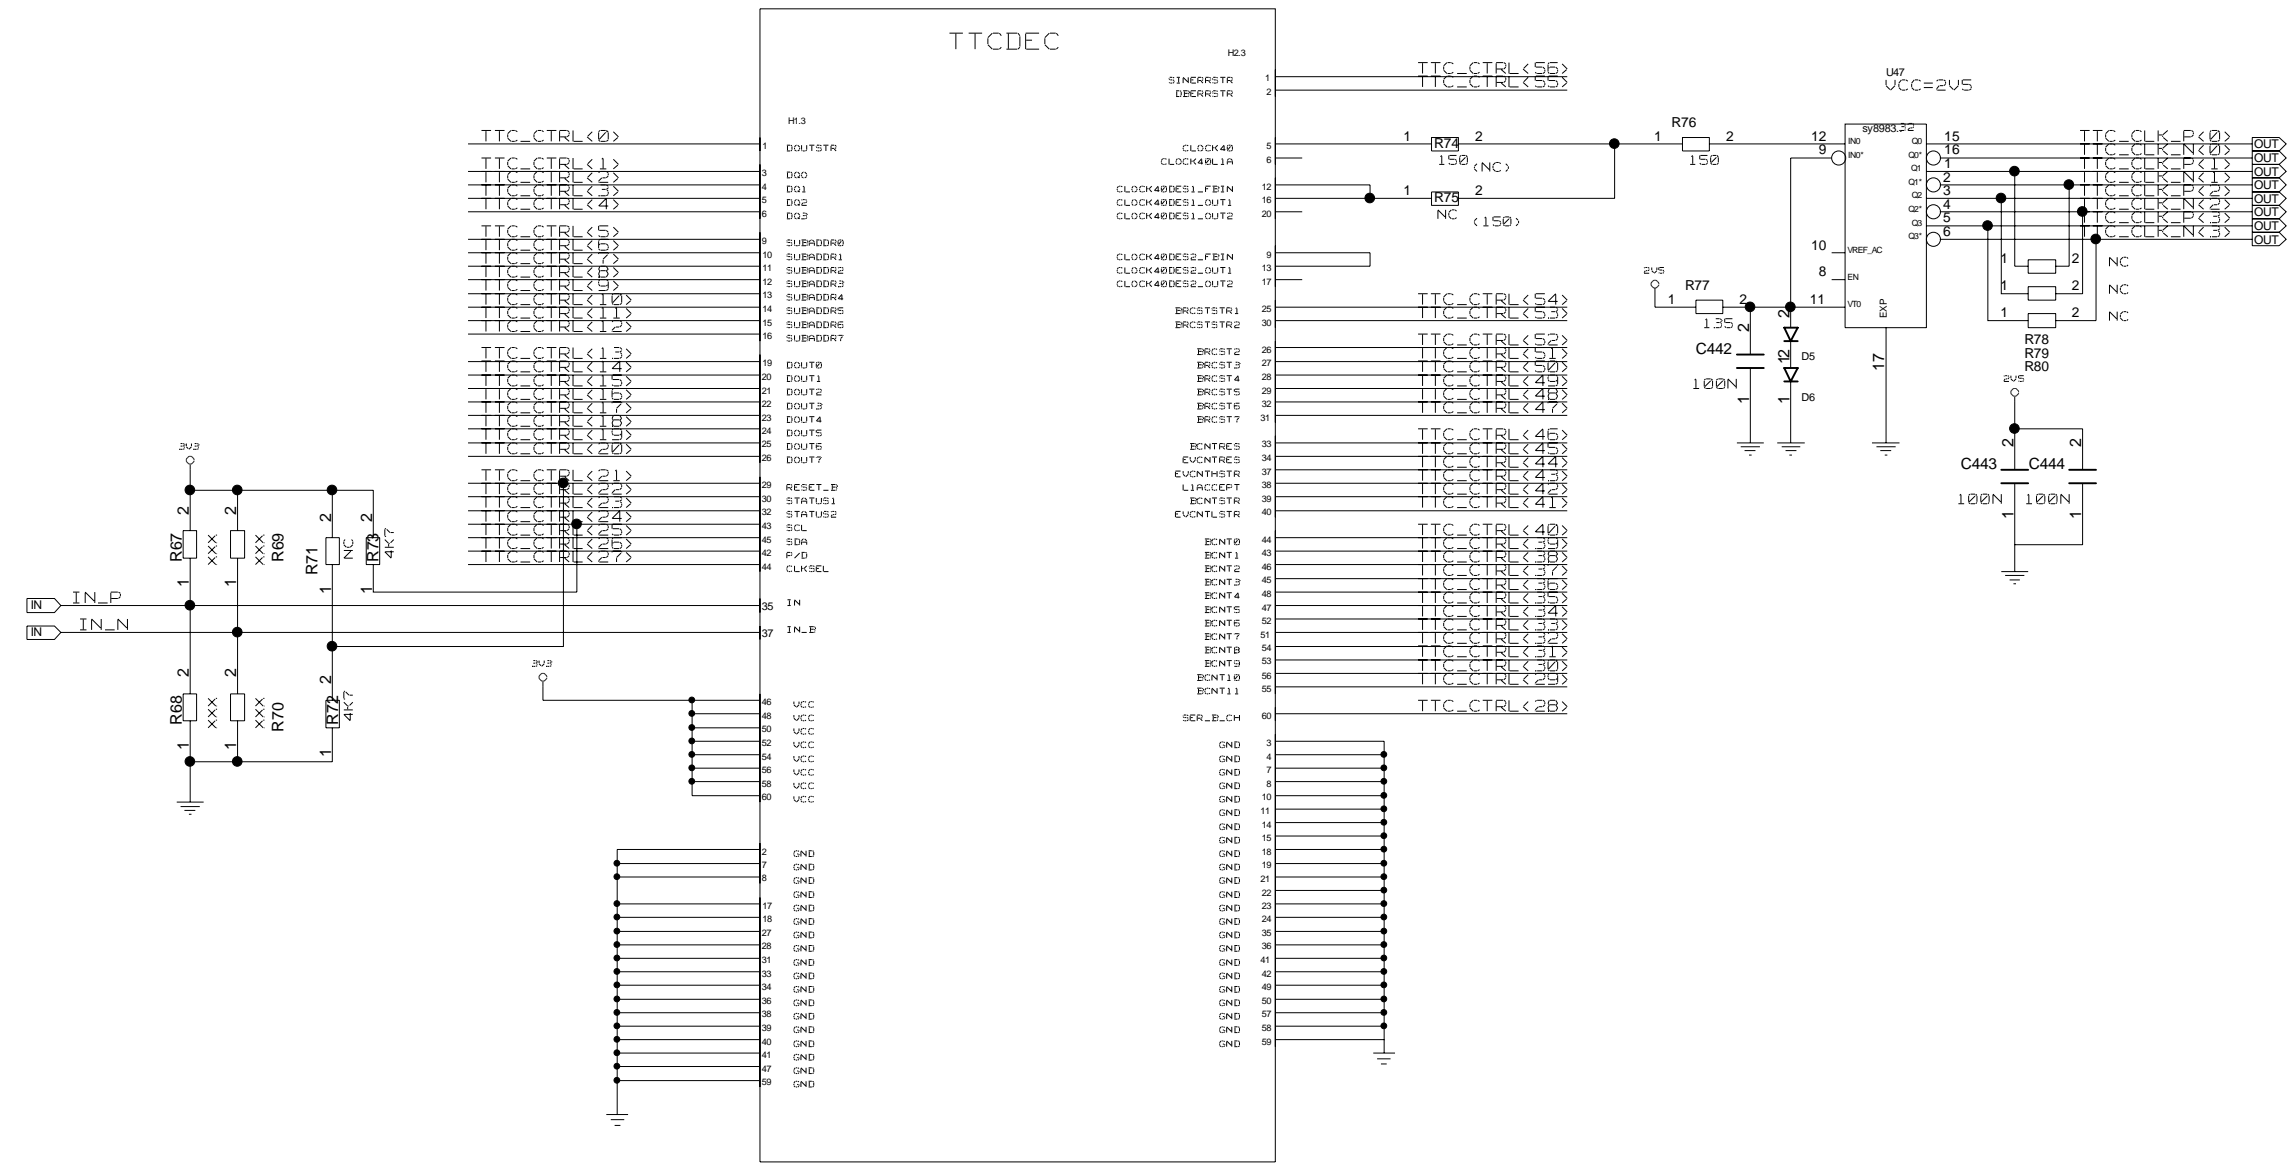

REVISIONS

ZONE	LTR	DESCRIPTION	DATE	APPR.

UNIVERSITY OF MAINZ	DRAWING TITLE		
	LVPECL_CLOCK		
	SIZE C	REV.	DRAWING NO.
SCALE	SHEET		OF

REVISIONS				
ZONE	LTR	DESCRIPTION	DATE	APPR.

UNIVERSITY OF MAINZ		DRAWING TITLE	
		CLOCK_FANOUT_DC_4	
SIZE	REV.	DRAWING NO.	
C			
SCALE		SHEET	OF

REVISIONS

ZONE	LTR	DESCRIPTION	DATE	APPR.

TTC_CTRL<55..0>

UNIVERSITY OF MAINZ

DRAWING TITLE		TTC	
SIZE	REV.	DRAWING NO.	
C			
SCALE		SHEET OF	

REVISIONS				
ZONE	LTR	DESCRIPTION	DATE	APPR.

UNIVERSITY OF MAINZ

DRAWING TITLE		
MGT_CLOCK_FANOUT6_DC		
SIZE	REV.	DRAWING NO.
C		
SCALE		SHEET OF

REVISIONS				
ZONE	LTR	DESCRIPTION	DATE	APPR.

UNIVERSITY OF MAINZ

DRAWING TITLE		DRAWING NO.	
JITTERCLEANER_SI5326			
SIZE	REV.		
C			
SCALE		SHEET OF	