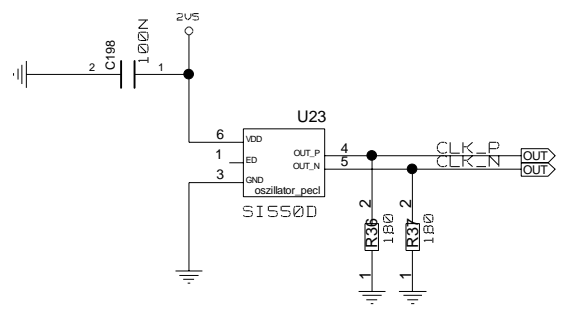

UNIVERSITY OF MAINZ

DRAWING TITLE			
GCK1+2 CLOCK LVDS			
SIZE	REV.	DRAWING NO.	
C			
SCALE		SHEET	OF

REVISIONS				
ZONE	LTR	DESCRIPTION	DATE	APPR.

UNIVERSITY OF MAINZ	DRAWING TITLE		
	MGT_CLOCK_FANOUT4		
SIZE C	REV.	DRAWING NO.	
SCALE			SHEET OF

REVISIONS

ZONE	LTR	DESCRIPTION	DATE	APPR.

UNIVERSITY OF MAINZ	DRAWING TITLE		
	LVPECL_CLOCK		
	SIZE C	REV.	DRAWING NO.
SCALE	SHEET		OF

REVISIONS				
ZONE	LTR	DESCRIPTION	DATE	APPR.

UNIVERSITY OF MAINZ		DRAWING TITLE	
		CLOCK_FANOUT_DC_4	
SIZE	REV.	DRAWING NO.	
C			
SCALE		SHEET	OF

DRAWING TITLE		
MGT_CLOCK_FANOUT6_DC		
SIZE	REV.	DRAWING NO.
C		
SCALE		SHEET OF

REVISIONS				
ZONE	LTR	DESCRIPTION	DATE	APPR.

UNIVERSITY OF MAINZ

DRAWING TITLE		DRAWING NO.	
JITTERCLEANER_SI5326			
SIZE	REV.		
C			
SCALE		SHEET OF	