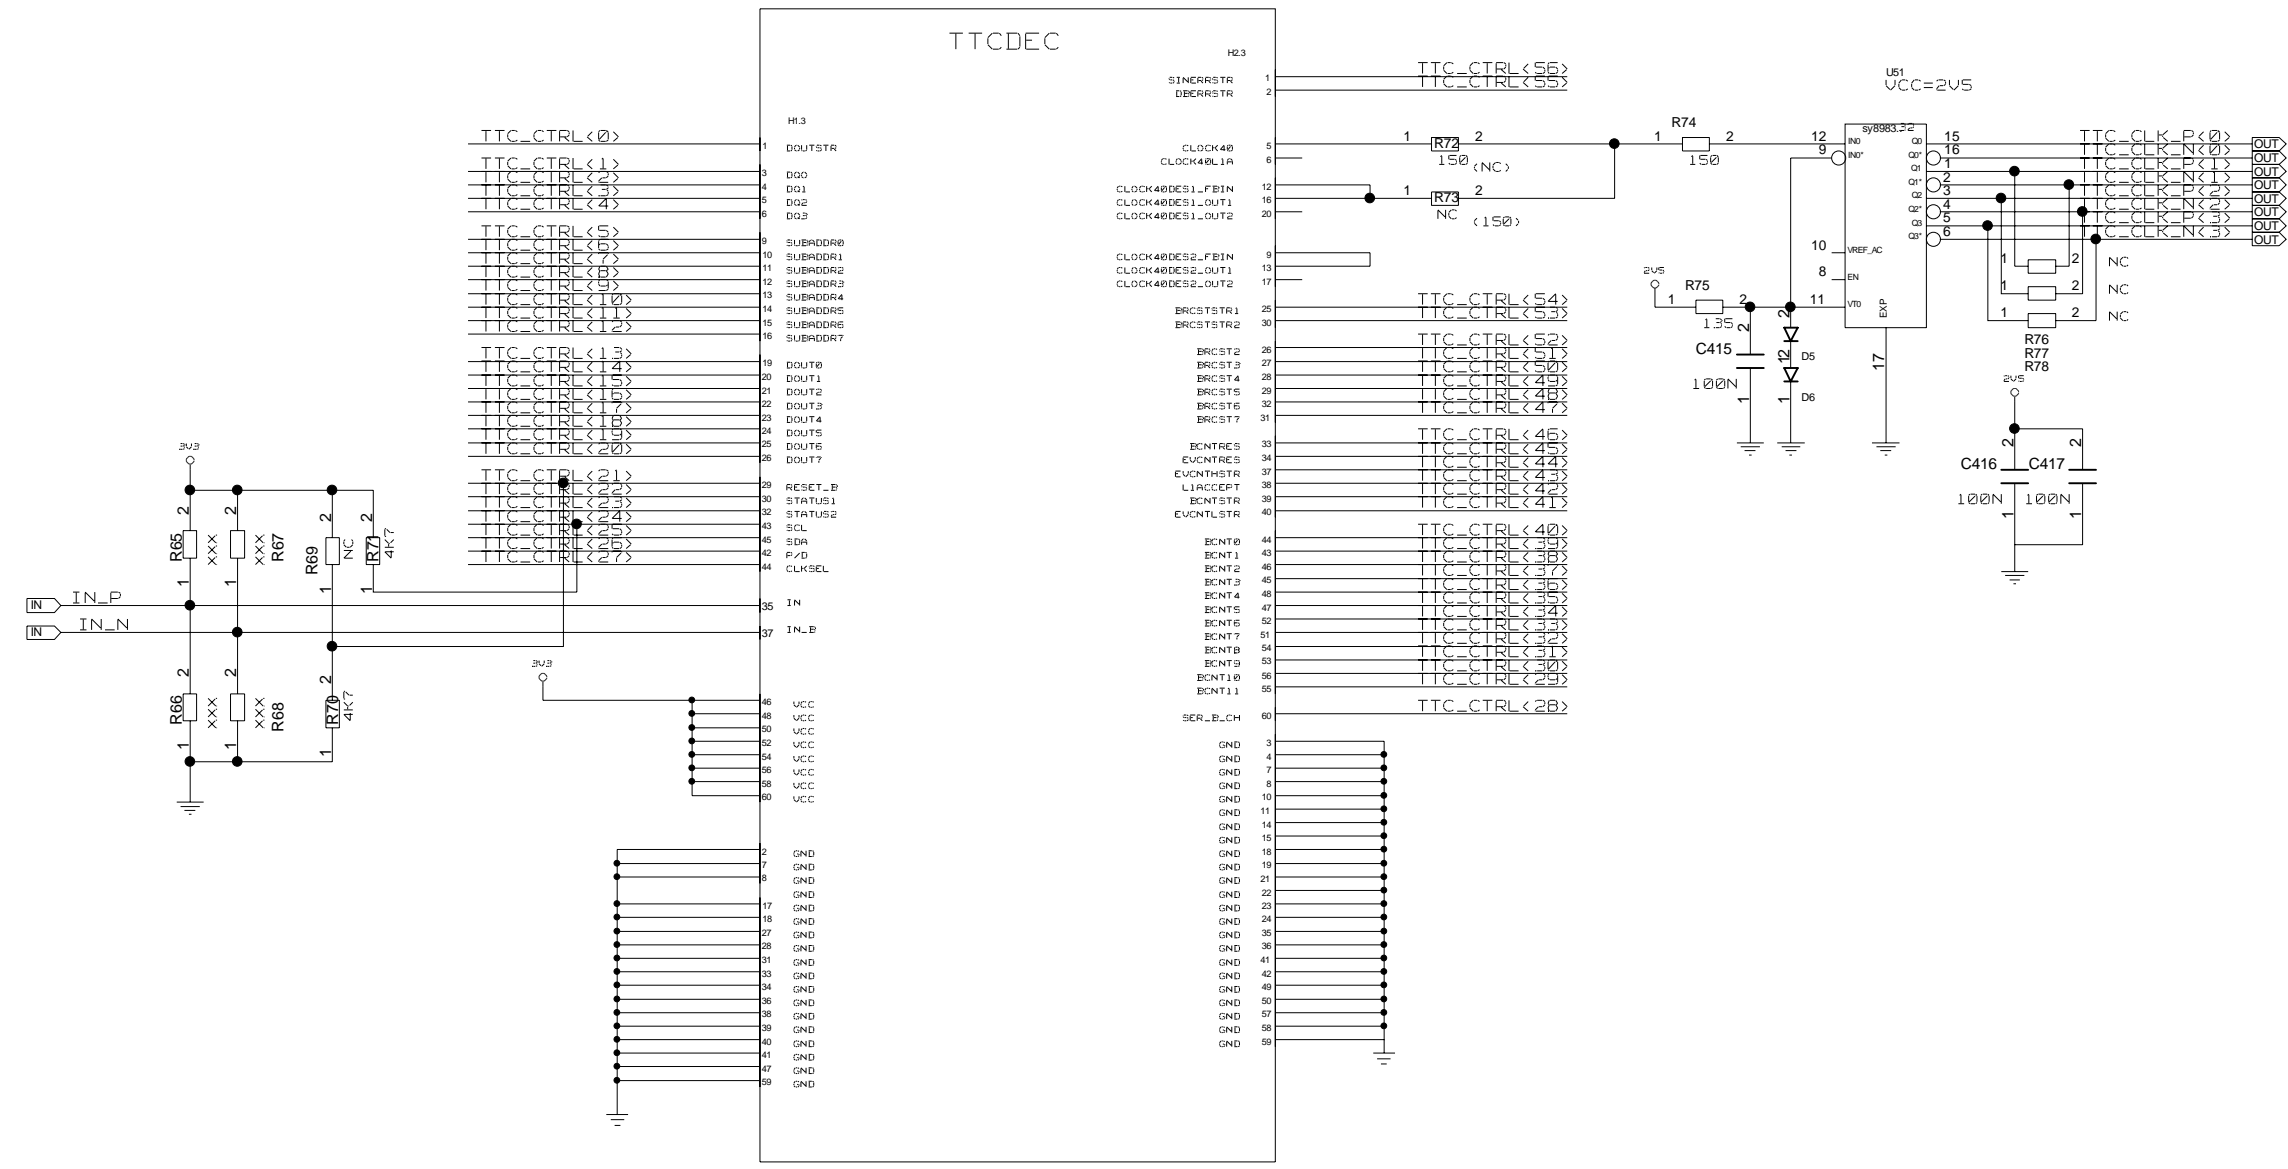

MGT4_CLK_P<20..1> OUT

MGT4_CLK_N<20..1> OUT

MGT4 CLOCK

UNIVERSITY OF MAINZ	DRAWING TITLE		
	MGT4 CLOCK CML		
	SIZE C	REV.	DRAWING NO.
SCALE	SHEET		OF

REVISIONS				
ZONE	LTR	DESCRIPTION	DATE	APPR.

UNIVERSITY OF MAINZ	DRAWING TITLE		
	GCK1+2 CLOCK LVDS		
	SIZE C	REV.	DRAWING NO.
SCALE			SHEET OF

REVISIONS				
ZONE	LTR	DESCRIPTION	DATE	APPR.

UNIVERSITY OF MAINZ		DRAWING TITLE	
		CLOCK_FANOUT_DC_4	
SIZE	REV.	DRAWING NO.	
C			
SCALE		SHEET	OF

REVISIONS				
ZONE	LTR	DESCRIPTION	DATE	APPR.

TTC_CTRL<55..0>

UNIVERSITY OF MAINZ		DRAWING TITLE TTC		
SIZE C	REV.	DRAWING NO.		SHEET OF
SCALE				

REVISIONS				
ZONE	LTR	DESCRIPTION	DATE	APPR.

UNIVERSITY OF MAINZ

DRAWING TITLE		DRAWING NO.	
JITTERCLEANER_SI5326			
SIZE	REV.		
C			
SCALE		SHEET OF	

REVISIONS				
ZONE	LTR	DESCRIPTION	DATE	APPR.

UNIVERSITY OF MAINZ		DRAWING TITLE		
		CLOCK_LP_LVPECL_AC		
SIZE	REV.	DRAWING NO.		
C				
SCALE			SHEET	OF

REVISIONS				
ZONE	LTR	DESCRIPTION	DATE	APPR.

UNIVERSITY OF MAINZ	DRAWING TITLE		
	CLOCK_CML_FANOUT6_DC		
SIZE	REV.	DRAWING NO.	
C			
SCALE			SHEET OF