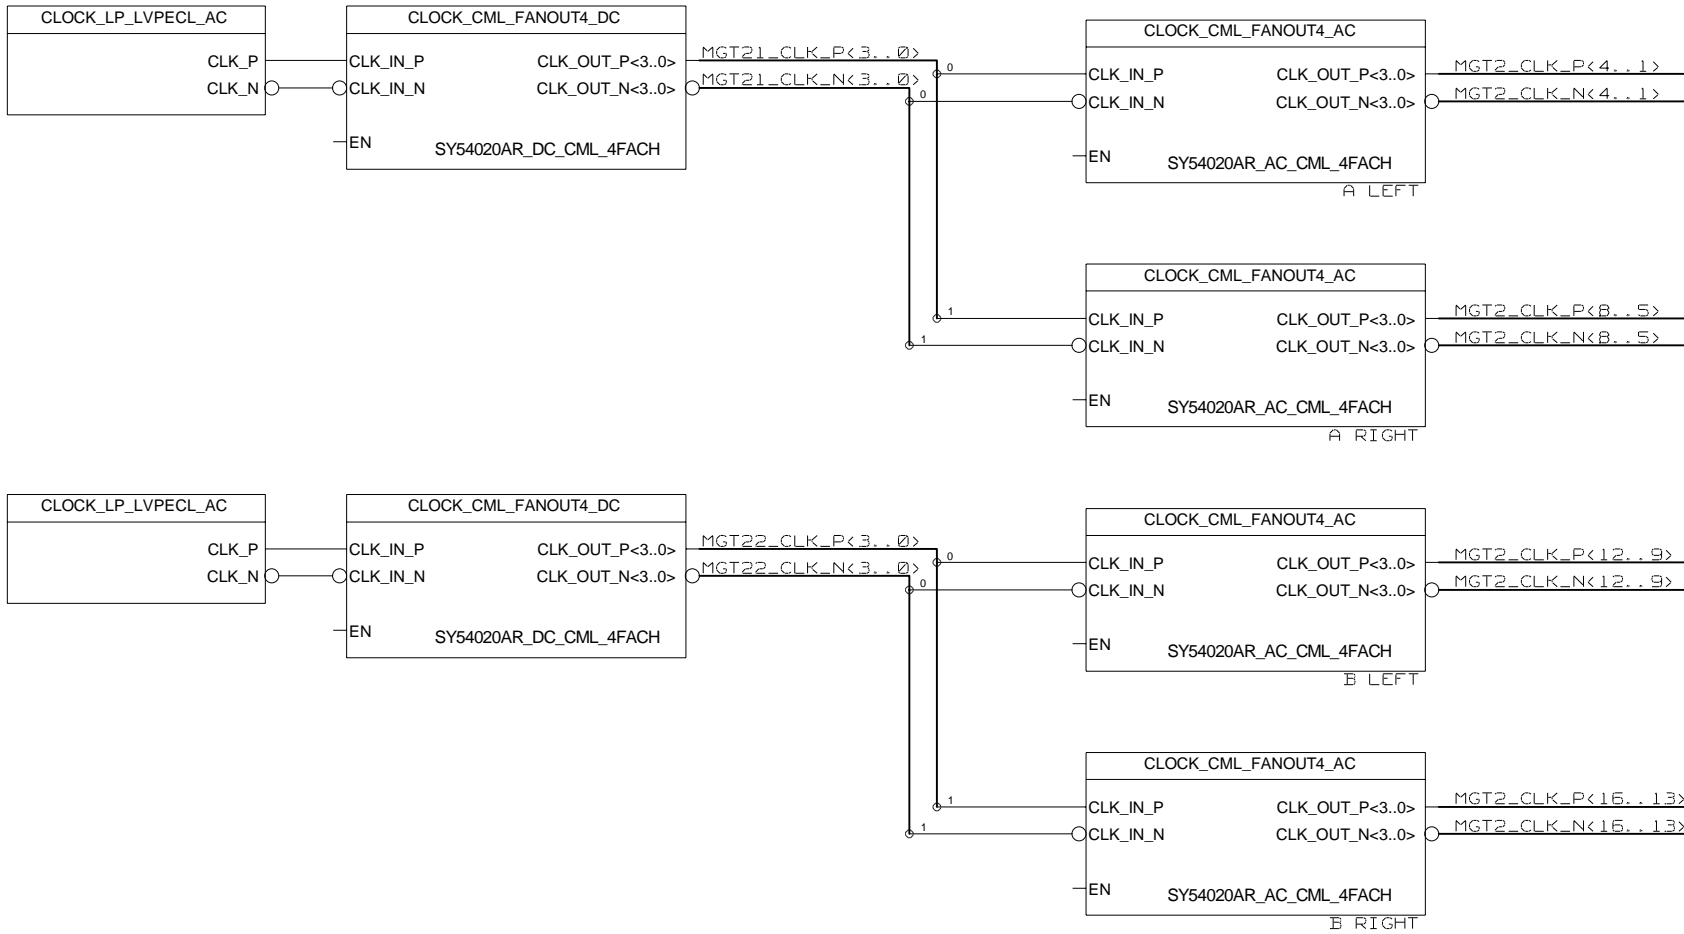

REVISIONS				
ZONE	LTR	DESCRIPTION	DATE	APPR.

MGT2 CLOCK

UNIVERSITY OF MAINZ	DRAWING TITLE		
	MGT2 CLOCK CML		
	SIZE C	REV.	DRAWING NO.
SCALE			SHEET OF