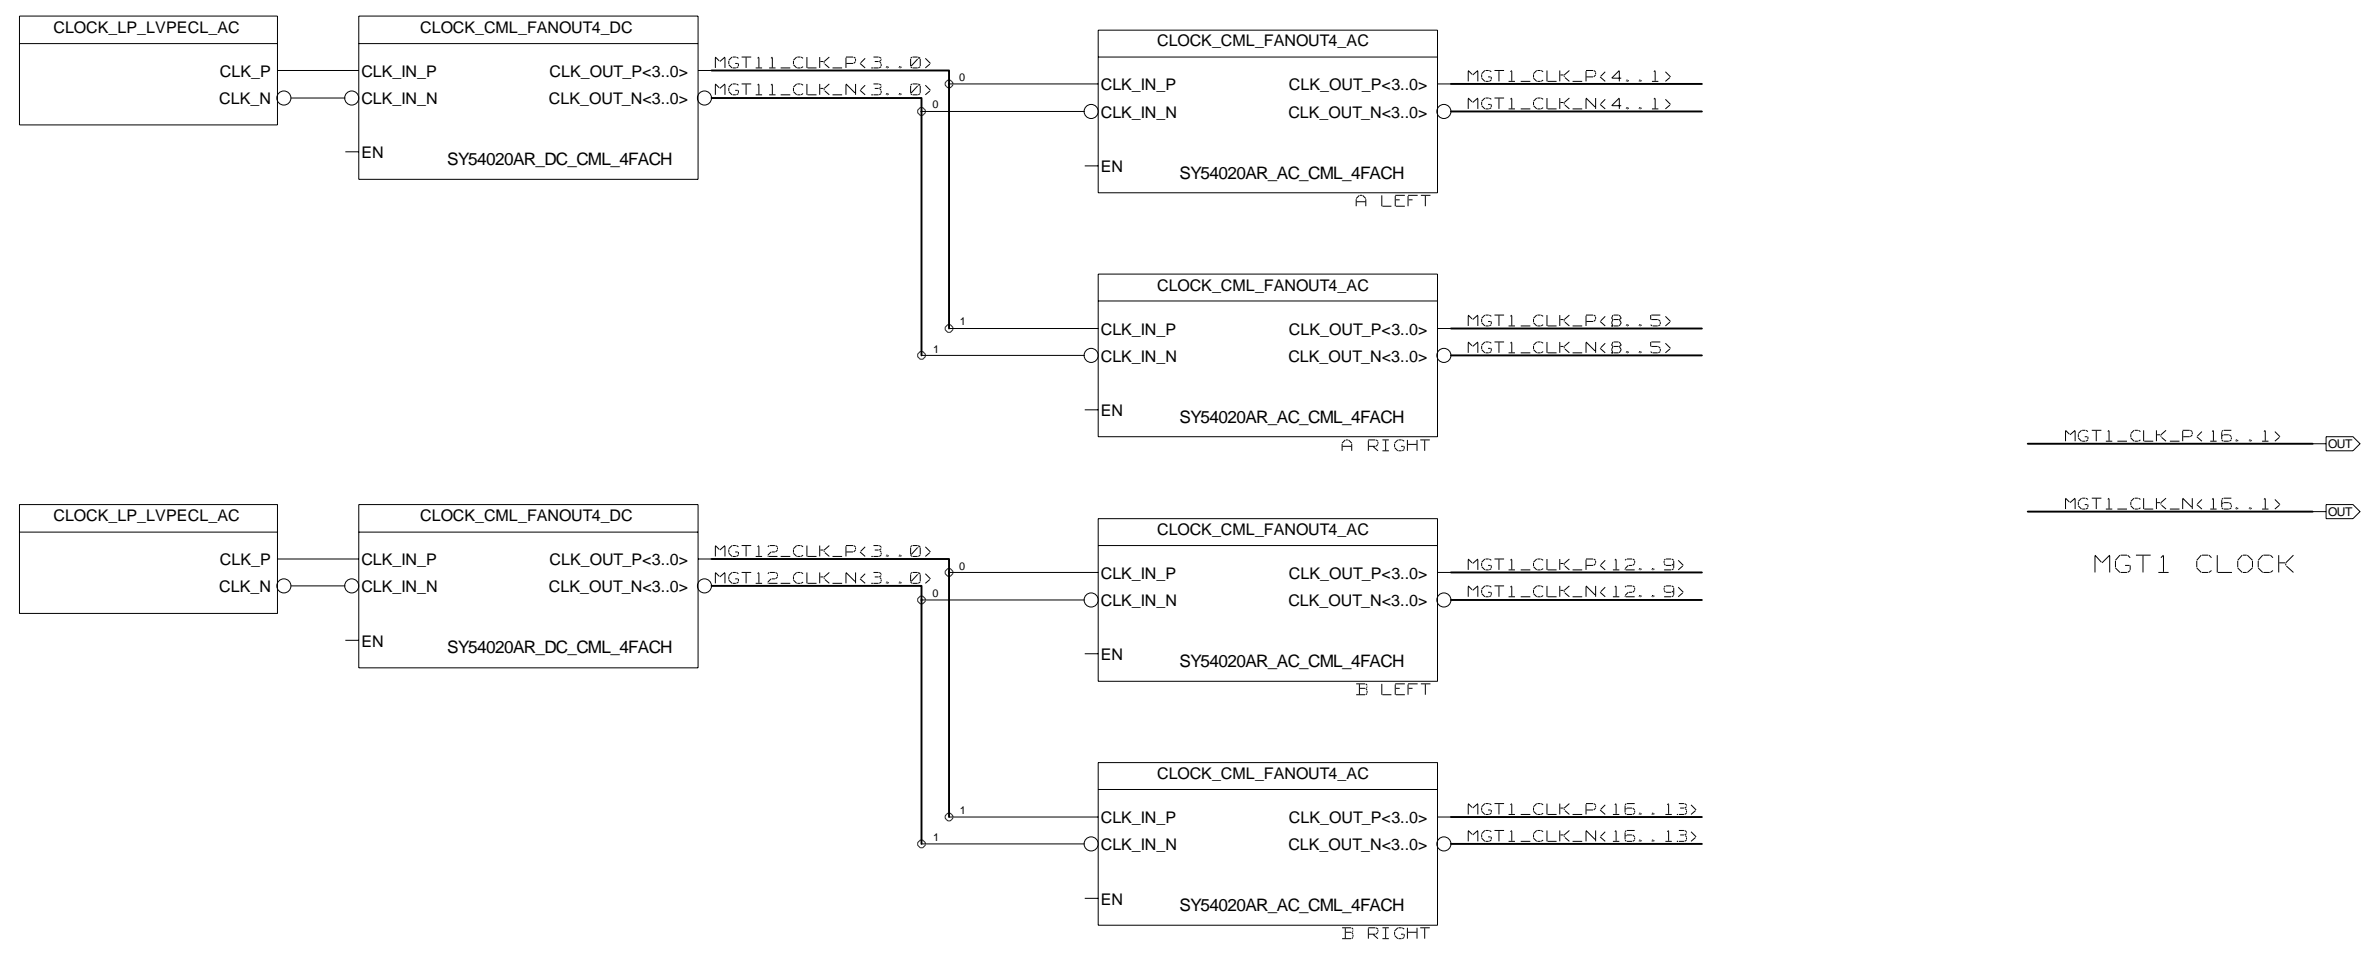

REVISIONS				
ZONE	LTR	DESCRIPTION	DATE	APPR.

UNIVERSITY OF MAINZ	DRAWING TITLE		
	MGT1 CLOCK CML		
	SIZE C	REV.	DRAWING NO.
SCALE			SHEET OF