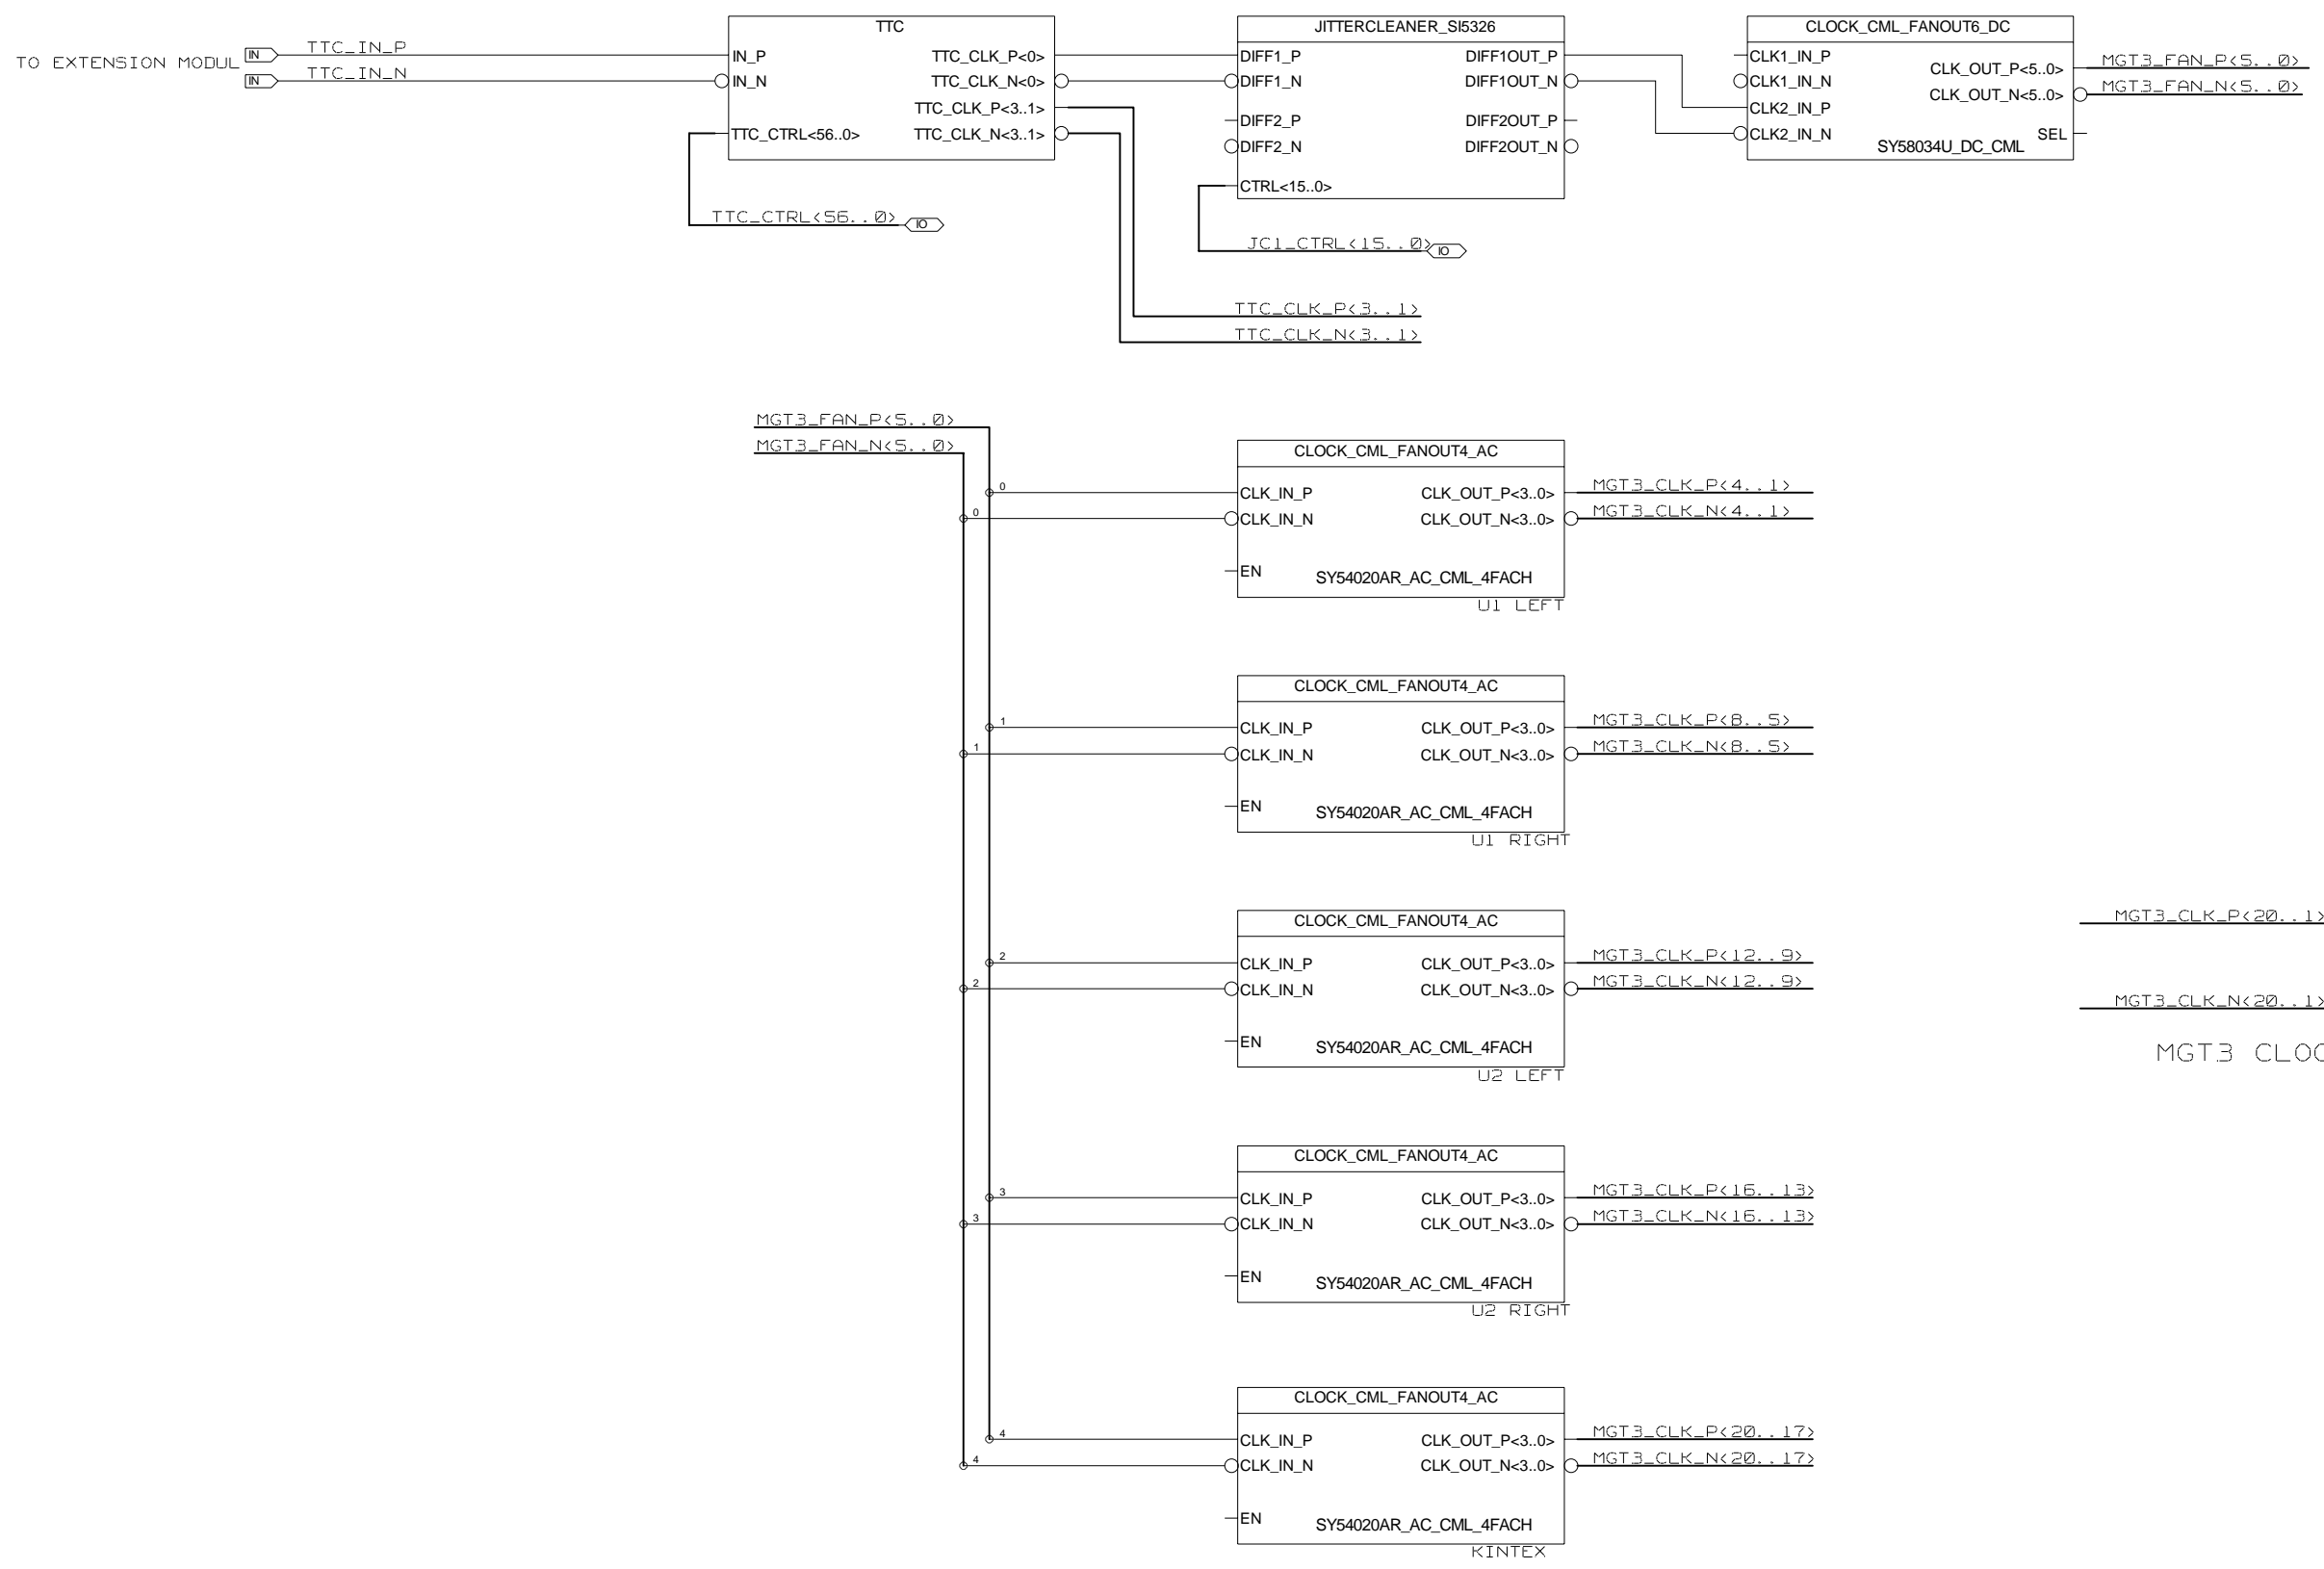

REVISIONS				
ZONE	LTR	DESCRIPTION	DATE	APPR.

MGT3_CLK_P<20..1>

MGT3_CLK_N<20..1>

MGT3 CLOCK

UNIVERSITY OF MAINZ	DRAWING TITLE		
	MGT3 CLOCK CML		
SIZE	REV.	DRAWING NO.	
C			
SCALE			SHEET OF

REVISIONS				
ZONE	LTR	DESCRIPTION	DATE	APPR.

MGT4_CLK_P<20..1> OUT

MGT4_CLK_N<20..1> OUT

MGT4 CLOCK

UNIVERSITY OF MAINZ	DRAWING TITLE		
	MGT4 CLOCK CML		
	SIZE C	REV.	DRAWING NO.
SCALE	SHEET		OF

REVISIONS				
ZONE	LTR	DESCRIPTION	DATE	APPR.

UNIVERSITY OF MAINZ	DRAWING TITLE		
	GCK1+2 CLOCK LVDS		
	SIZE C	REV.	DRAWING NO.
SCALE			SHEET OF

REVISIONS				
ZONE	LTR	DESCRIPTION	DATE	APPR.

UNIVERSITY OF MAINZ		DRAWING TITLE	
		CLOCK_FANOUT_DC_4	
SIZE	REV.	DRAWING NO.	
C			
SCALE		SHEET	OF

REVISIONS				
ZONE	LTR	DESCRIPTION	DATE	APPR.

TTC_CTRL<55..0>

REVISIONS				
ZONE	LTR	DESCRIPTION	DATE	APPR.

UNIVERSITY OF MAINZ		DRAWING TITLE		
		CLOCK_LP_LVPECL_AC		
SIZE	REV.	DRAWING NO.		
C				
SCALE			SHEET	OF

REVISIONS				
ZONE	LTR	DESCRIPTION	DATE	APPR.

UNIVERSITY OF MAINZ	DRAWING TITLE		
	CLOCK_CML_FANOUT6_DC		
SIZE	REV.	DRAWING NO.	
C			
SCALE			SHEET OF