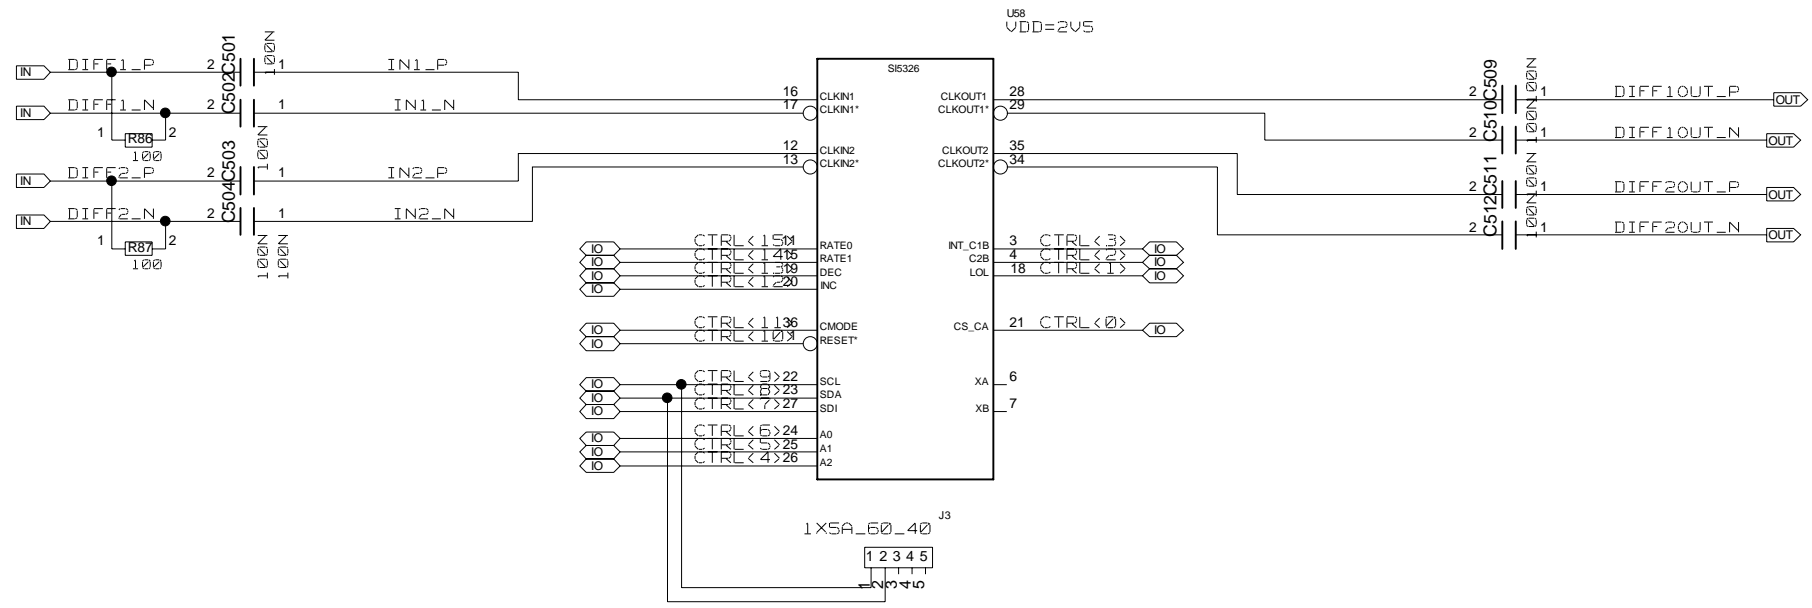

REVISIONS				
ZONE	LTR	DESCRIPTION	DATE	APPR.

UNIVERSITY OF MAINZ		DRAWING TITLE	
		CLOCK_FANOUT_DC_4	
SIZE	REV.	DRAWING NO.	
C			
SCALE		SHEET	OF

REVISIONS				
ZONE	LTR	DESCRIPTION	DATE	APPR.

TTC_CTRL<55..0>

UNIVERSITY OF MAINZ		DRAWING TITLE TTC		
SIZE C	REV.	DRAWING NO.		SHEET OF
SCALE				

REVISIONS				
ZONE	LTR	DESCRIPTION	DATE	APPR.

UNIVERSITY OF MAINZ

DRAWING TITLE		DRAWING NO.	
JITTERCLEANER_SI5326			
SIZE	REV.		
C			
SCALE		SHEET OF	

REVISIONS				
ZONE	LTR	DESCRIPTION	DATE	APPR.

UNIVERSITY OF MAINZ		DRAWING TITLE		
		CLOCK_LP_LVPECL_AC		
SIZE	REV.	DRAWING NO.		
C				
SCALE			SHEET	OF

REVISIONS				
ZONE	LTR	DESCRIPTION	DATE	APPR.

UNIVERSITY OF MAINZ	DRAWING TITLE		
	CLOCK_CML_FANOUT6_DC		
SIZE	REV.	DRAWING NO.	
C			
SCALE			SHEET OF