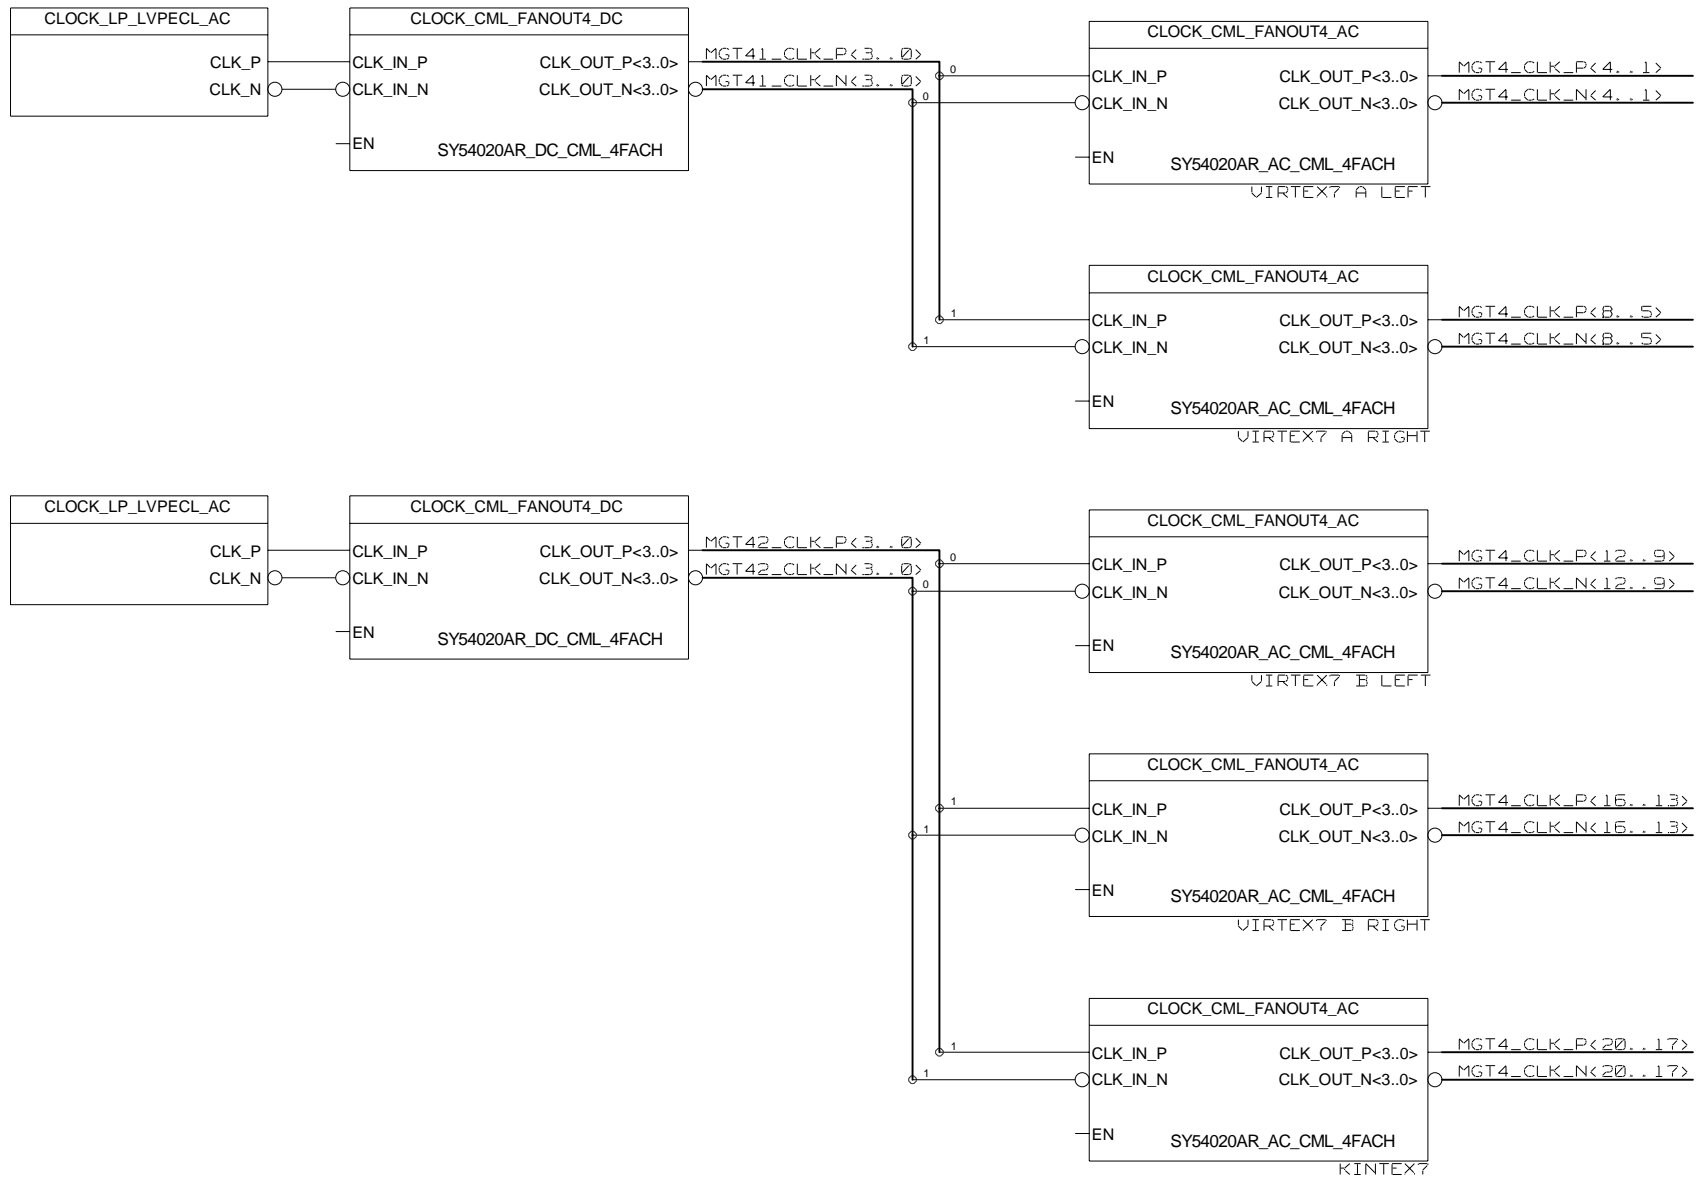

REVISIONS				
ZONE	LTR	DESCRIPTION	DATE	APPR.

MGT3_CLK_P<20..1>

MGT3_CLK_N<20..1>

MGT3 CLOCK

UNIVERSITY OF MAINZ	DRAWING TITLE		
	MGT3 CLOCK CML		
SIZE	REV.	DRAWING NO.	
C			
SCALE			SHEET OF

REVISIONS				
ZONE	LTR	DESCRIPTION	DATE	APPR.

MGT4_CLK_P<20..1> OUT

MGT4_CLK_N<20..1> OUT

MGT4 CLOCK

UNIVERSITY OF MAINZ	DRAWING TITLE		
	MGT4 CLOCK CML		
	SIZE C	REV.	DRAWING NO.
SCALE	SHEET		OF

REVISIONS				
ZONE	LTR	DESCRIPTION	DATE	APPR.

UNIVERSITY OF MAINZ	DRAWING TITLE		
	GCK1+2 CLOCK LVDS		
	SIZE C	REV.	DRAWING NO.
SCALE			SHEET OF

REVISIONS				
ZONE	LTR	DESCRIPTION	DATE	APPR.

UNIVERSITY OF MAINZ		DRAWING TITLE	
		CLOCK_FANOUT_DC_4	
SIZE	REV.	DRAWING NO.	
C			
SCALE		SHEET	OF

REVISIONS				
ZONE	LTR	DESCRIPTION	DATE	APPR.

TTC_CTRL<55..0>

REVISIONS				
ZONE	LTR	DESCRIPTION	DATE	APPR.

UNIVERSITY OF MAINZ		DRAWING TITLE		
		CLOCK_LP_LVPECL_AC		
SIZE	REV.	DRAWING NO.		
C				
SCALE			SHEET	OF

REVISIONS				
ZONE	LTR	DESCRIPTION	DATE	APPR.

UNIVERSITY OF MAINZ	DRAWING TITLE		
	CLOCK_CML_FANOUT6_DC		
SIZE	REV.	DRAWING NO.	
C			
SCALE			SHEET OF