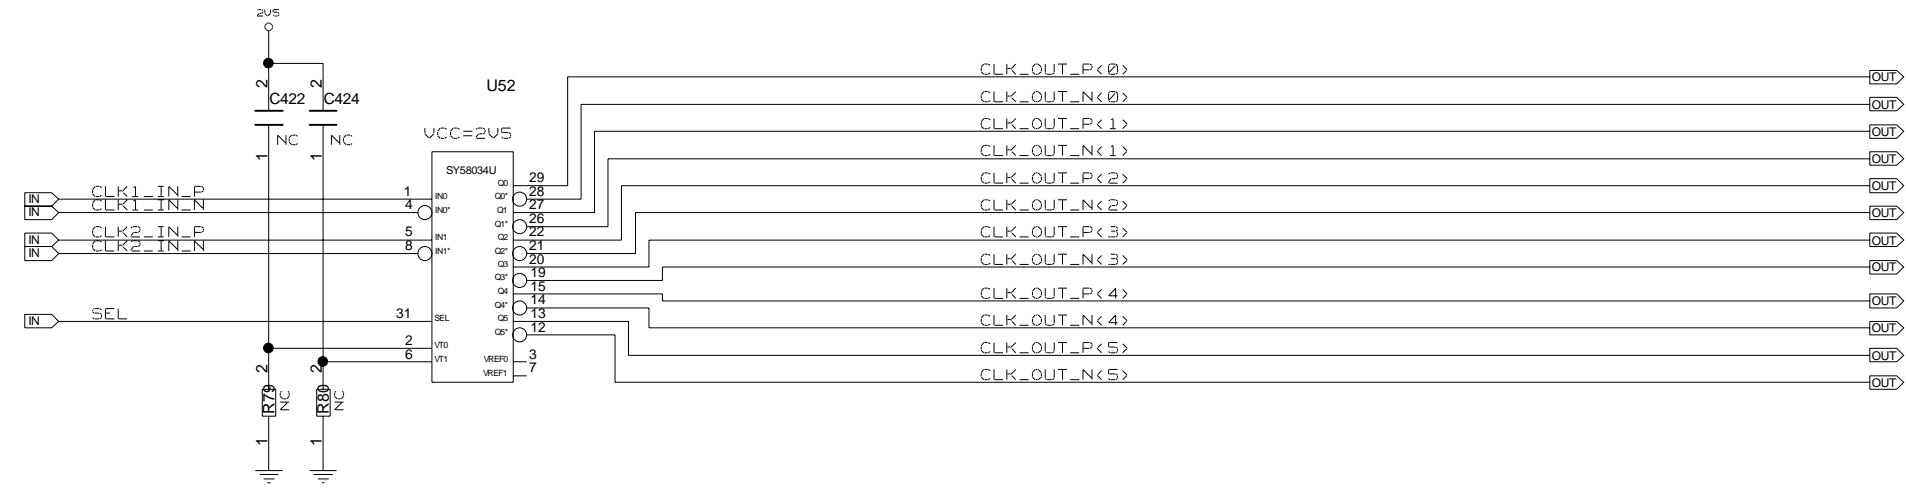

UNIVERSITY OF MAINZ		DRAWING TITLE TTC		
SIZE C	REV.	DRAWING NO.		SHEET OF
SCALE				

REVISIONS				
ZONE	LTR	DESCRIPTION	DATE	APPR.

UNIVERSITY OF MAINZ

DRAWING TITLE		DRAWING NO.	
JITTERCLEANER_SI5326			
SIZE	REV.		
C			
SCALE		SHEET OF	

REVISIONS				
ZONE	LTR	DESCRIPTION	DATE	APPR.

UNIVERSITY OF MAINZ		DRAWING TITLE		
		CLOCK_LP_LVPECL_AC		
SIZE	REV.	DRAWING NO.		
C				
SCALE			SHEET	OF

REVISIONS				
ZONE	LTR	DESCRIPTION	DATE	APPR.

UNIVERSITY OF MAINZ	DRAWING TITLE		
	CLOCK_CML_FANOUT6_DC		
SIZE	REV.	DRAWING NO.	
C			
SCALE			SHEET OF