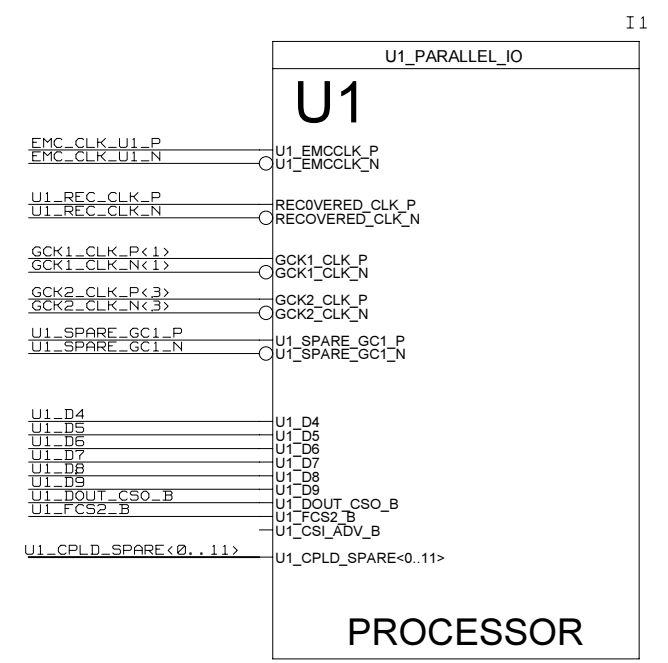

ZONE	LTR	DESCRIPTION	DATE	APPR.

PARALLEL I/O

CHECKED	U.SCHAEFER			DRAWING TITLE
CHECKED				
CHECKED				
DRAWN	BAUSS			
BLOCK TITLE				FFEX B. BAUSS Thu Jun 15 14:37:54 2023
ffex_proto_v1				
UNIVERSITY OF MAINZ				SIZE C REV. DRAWING NO.
SCALE				PAGE 2 OF 102