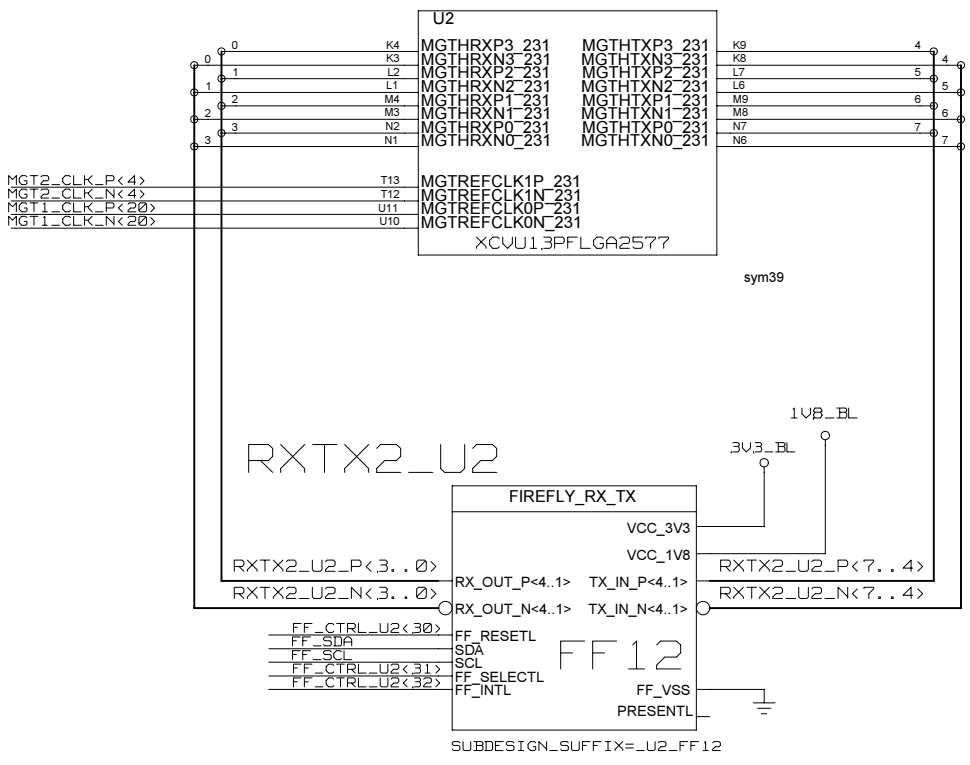

REVISIONS				
ZONE	LTR	DESCRIPTION	DATE	APPR.

HIGH SPEED OPTICAL LINKS

231