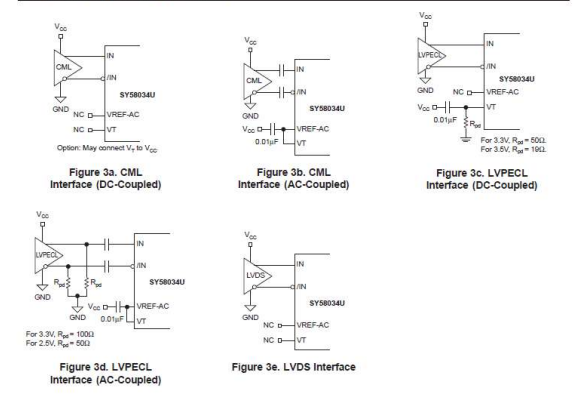

INPUT INTERFACE APPLICATIONS

CHECKED	NAME	DATE	SIGN	DRAWING TITLE
CHECKED	U.SCHAEFER			
CHECKED				
DRAWN	BAUSS			
BLOCK TITLE				FFEX
clock_cml_fanout6_ac				
UNIVERSITY OF MAINZ				B. BAUSS Fri Aug 18 09:49:16 2023 SIZE C REV. DRAWING NO.
SCALE				PAGE 76 OF 102