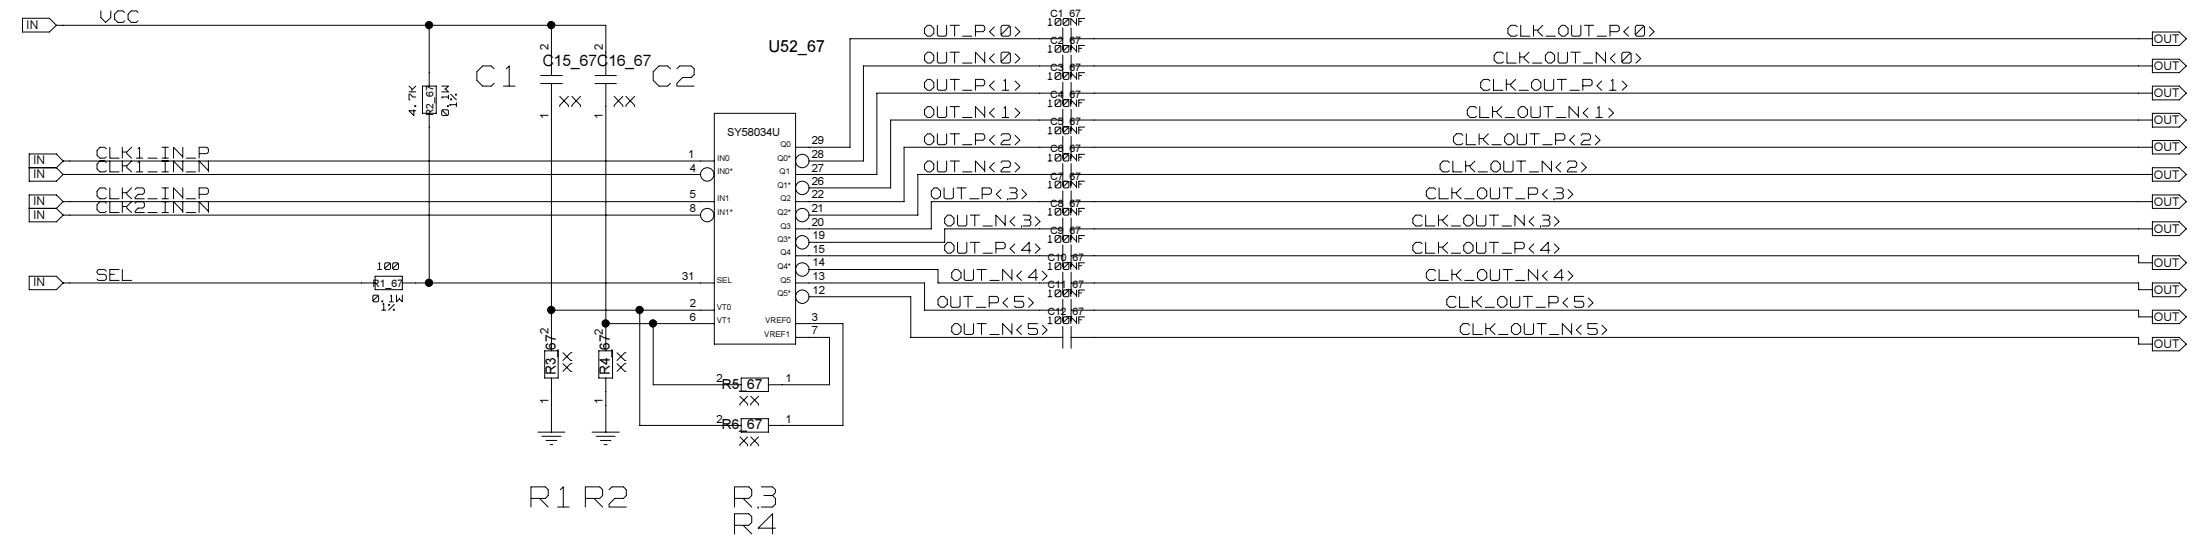

REVISIONS				
ZONE	LTR	DESCRIPTION	DATE	APPR.

CLOCK CML FANOUT6 AC