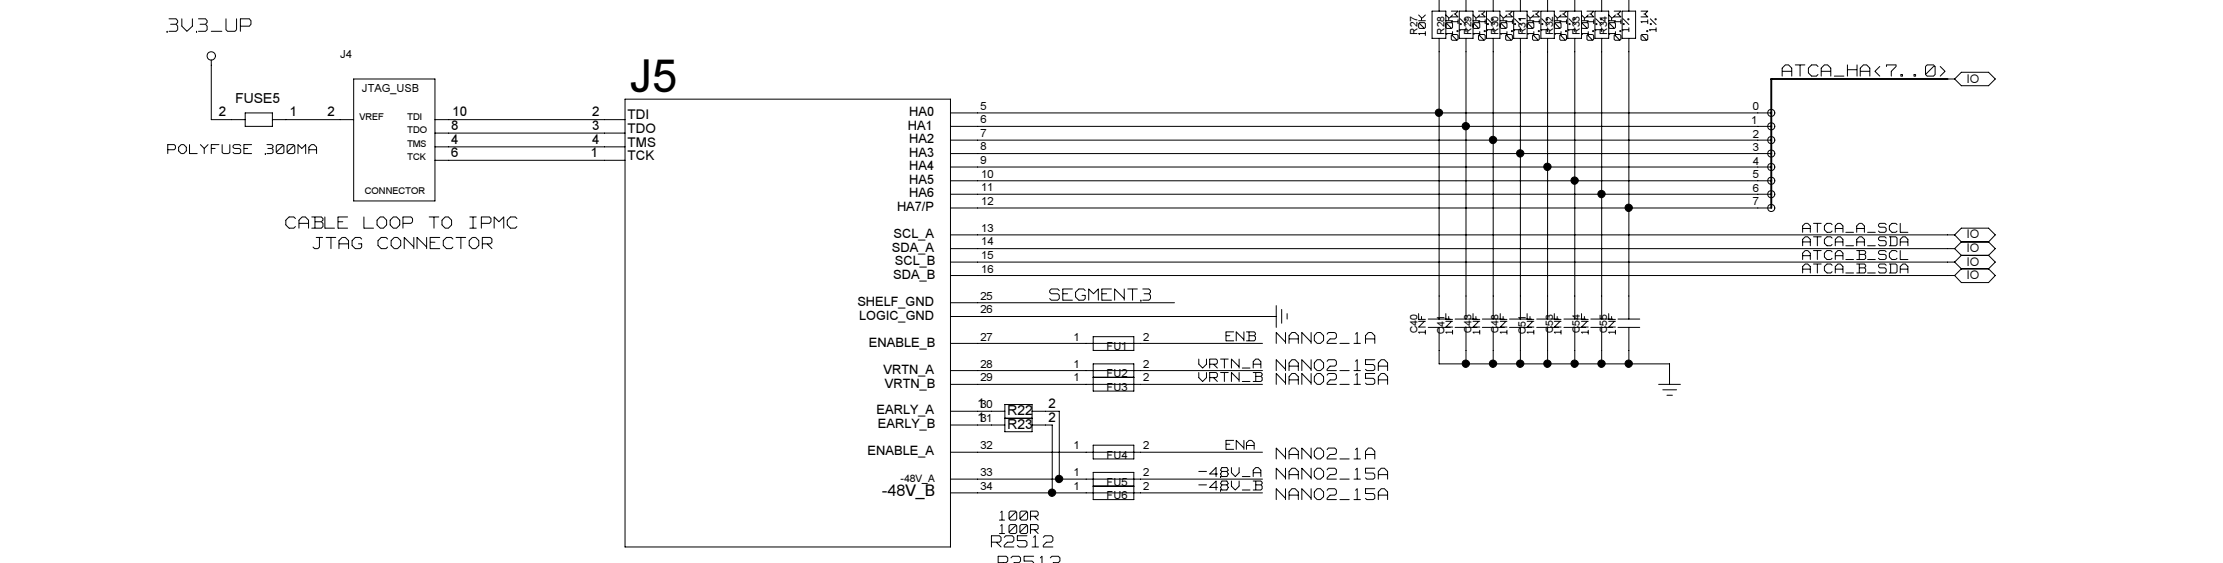

ATCA POWER IN & CTRL

REVISIONS				
ZONE	LTR	DESCRIPTION	DATE	APPR.

NAME	DATE	SIGN	DRAWING TITLE
CHECKED	U.SCHAEFER		
CHECKED			
CHECKED			
DRAWN	BAUSS		
BLOCK TITLE	power_supply		
UNIVERSITY OF MAINZ			FFEX
B. BAUSS Fri Aug 18 09:49:30 2023			
SIZE	REV.	DRAWING NO.	
C			
SCALE		PAGE 31 OF 102