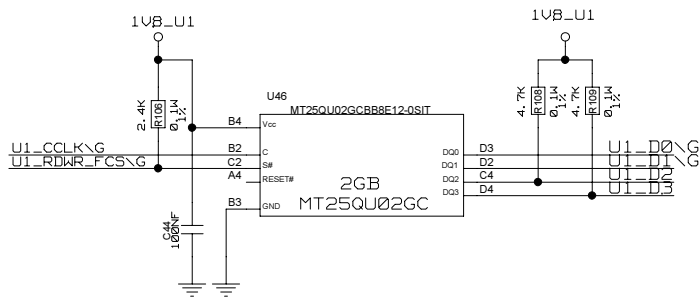

FFEX

B. BAUSS Fri Aug 18 09:49:26 2023

REVISIONS				
ZONE	LTR	DESCRIPTION	DATE	APPR.

CONFIG U1

SPI NOR FLASH MEMORY AVOID STUBS

NAME	DATE	SIGN	DRAWING TITLE
CHECKED	U.SCHAEFER		FFEX
CHECKED			
CHECKED			
DRAWN	BAUSS		
BLOCK TITLE			B. BAUSS Fri Aug 18 09:49:26 2023
UNIVERSITY OF MAINZ			SIZE C REV. DRAWING NO.
SCALE			PAGE 96 OF 102