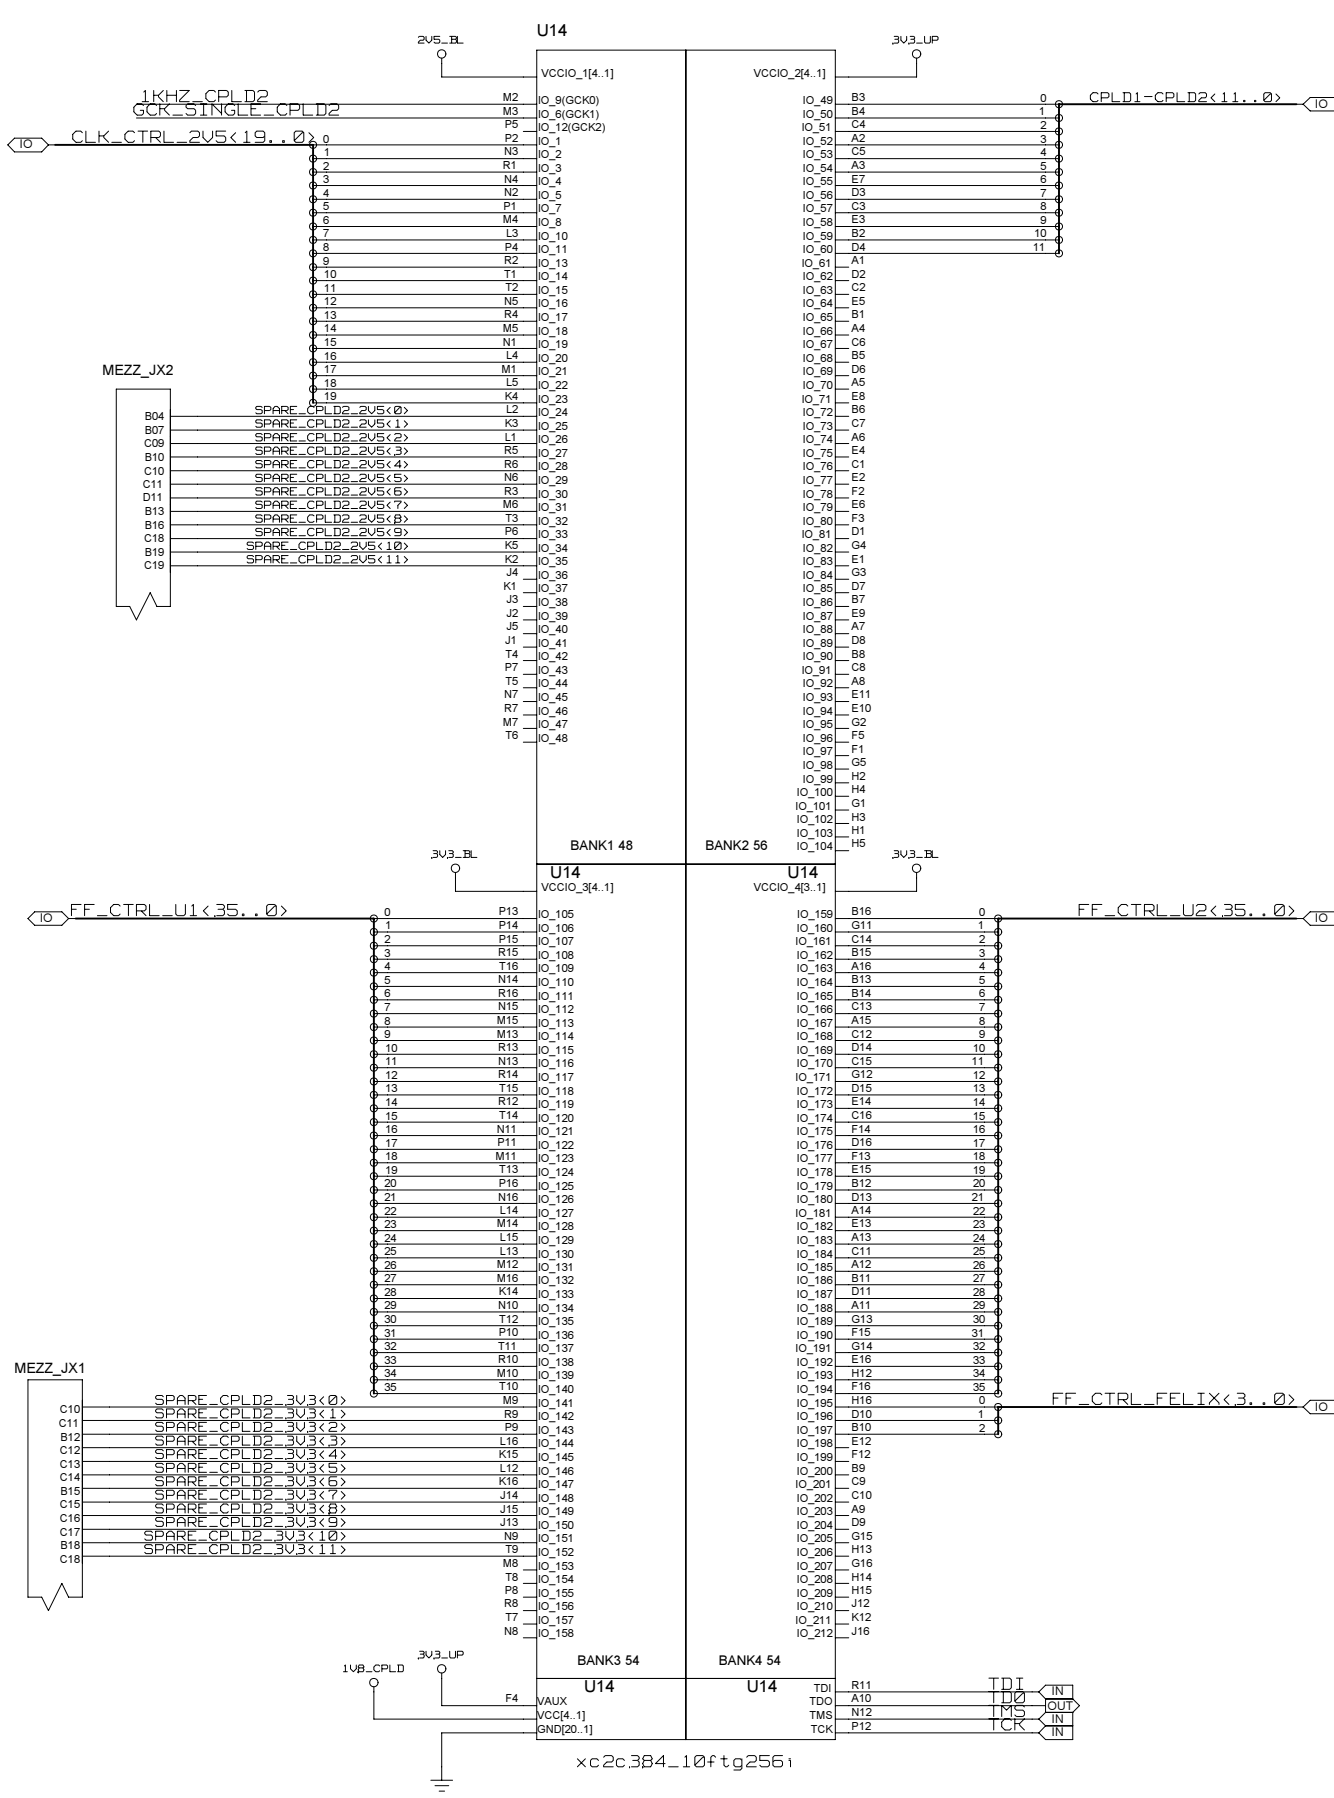

REVISIONS				
ZONE	LTR	DESCRIPTION	DATE	APPR.

FF_CONTROL AND CTRL CPLD2

NAME	DATE	SIGN	DRAWING TITLE
CHECKED	U.SCHAEFER		
CHECKED			
CHECKED			
DRAWN	BAUSS	22.07.2015	
BLOCK TITLE			
cpld			
UNIVERSITY OF MAINZ			
SIZE	REV.	DRAWING NO.	
C			
SCALE		PAGE	
		90 OF 102	

FFEX

B. BAUSS Fri Aug 18 09:49:27 2023