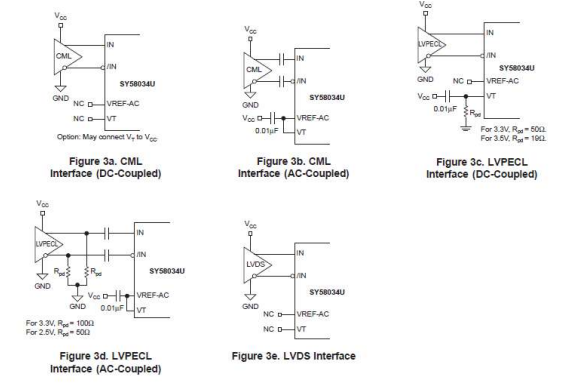

INPUT INTERFACE APPLICATIONS

CHECKED	NAME	DATE	SIGN	DRAWING TITLE
CHECKED	U.SCHAEFER			
CHECKED				
CHECKED				
DRAWN	BAUSS			FFEX B. BAUSS Fri Aug 18 09:49:16 2023
BLOCK TITLE				
clock_cml_fanout6_ac				<table border="1"> <tr> <td>SIZE</td> <td>REV.</td> <td>DRAWING NO.</td> </tr> <tr> <td>C</td> <td></td> <td></td> </tr> </table>
UNIVERSITY OF MAINZ				<table border="1"> <tr> <td>SCALE</td> <td>PAGE</td> </tr> <tr> <td></td> <td>6B OF 102</td> </tr> </table>