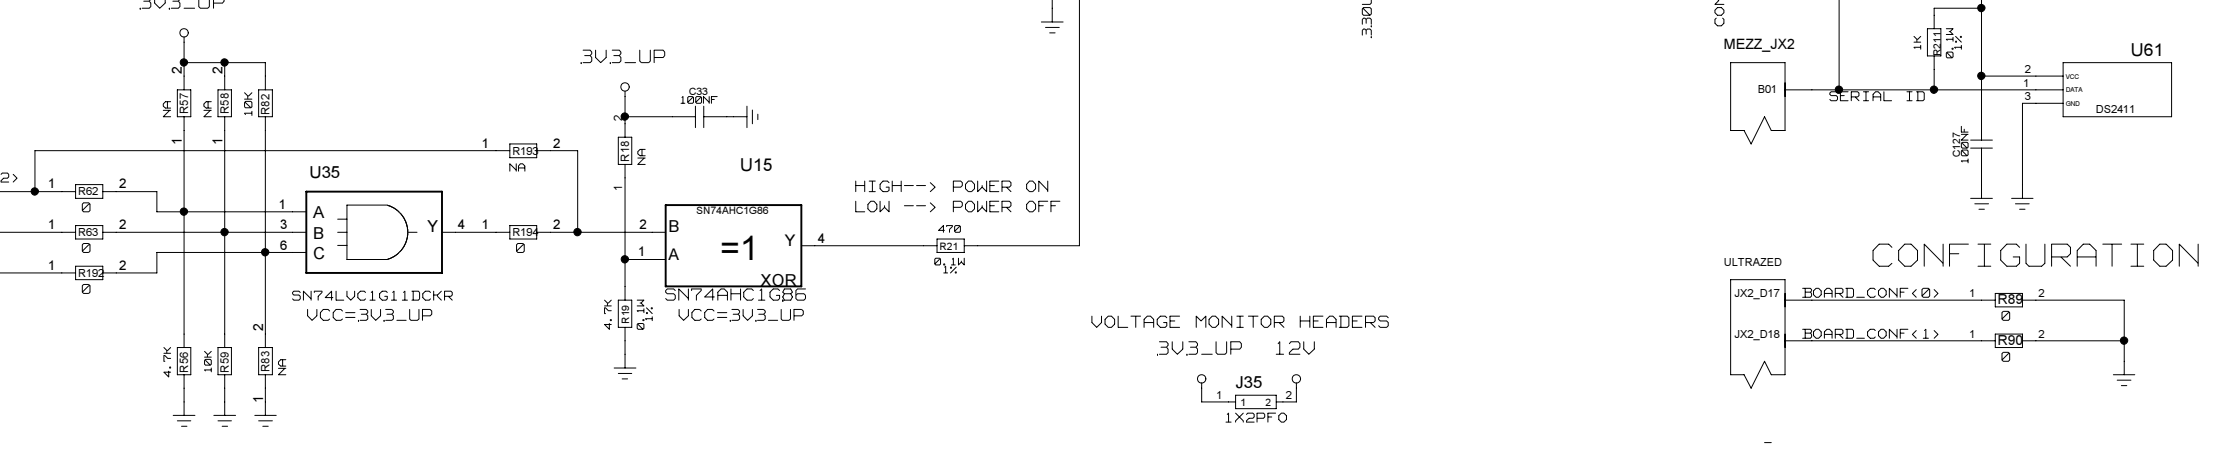

ATCA POWER IN & CTRL

REVISIONS				
ZONE	LTR	DESCRIPTION	DATE	APPR.

NAME	DATE	SIGN	DRAWING TITLE
CHECKED	U.SCHAEFER		
CHECKED			
CHECKED			
DRAWN	BAUSS		
BLOCK TITLE	power_supply		
UNIVERSITY OF MAINZ			FFEX
B. BAUSS Fri Aug 18 09:49:30 2023			
SIZE	REV.	DRAWING NO.	
C			
SCALE		PAGE 31 OF 102