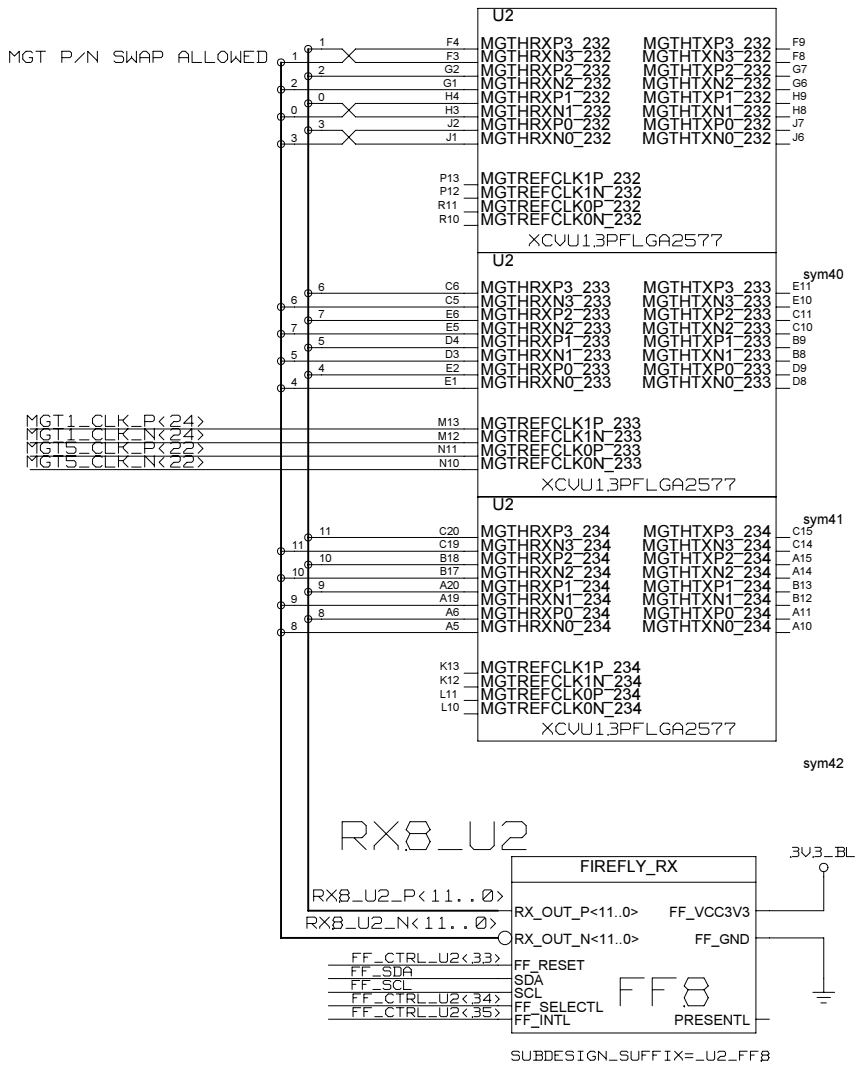

232, 233, 234