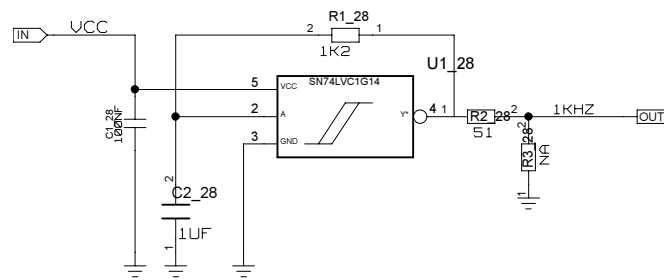

REVISIONS				
ZONE	LTR	DESCRIPTION	DATE	APPR.

CLOCK_OSC

CHECKED	NAME	DATE	SIGN	DRAWING TITLE	
CHECKED	U.SCHAEFER			FFEX	
CHECKED					
CHECKED					
DRAWN	BAUSS			B. BAUSS Fri Aug 18 09:49:17 2023	
BLOCK TITLE				SIZE	DRAWING NO.
UNIVERSITY OF MAINZ				C	REV.
				SCALE	PAGE 91 OF 102