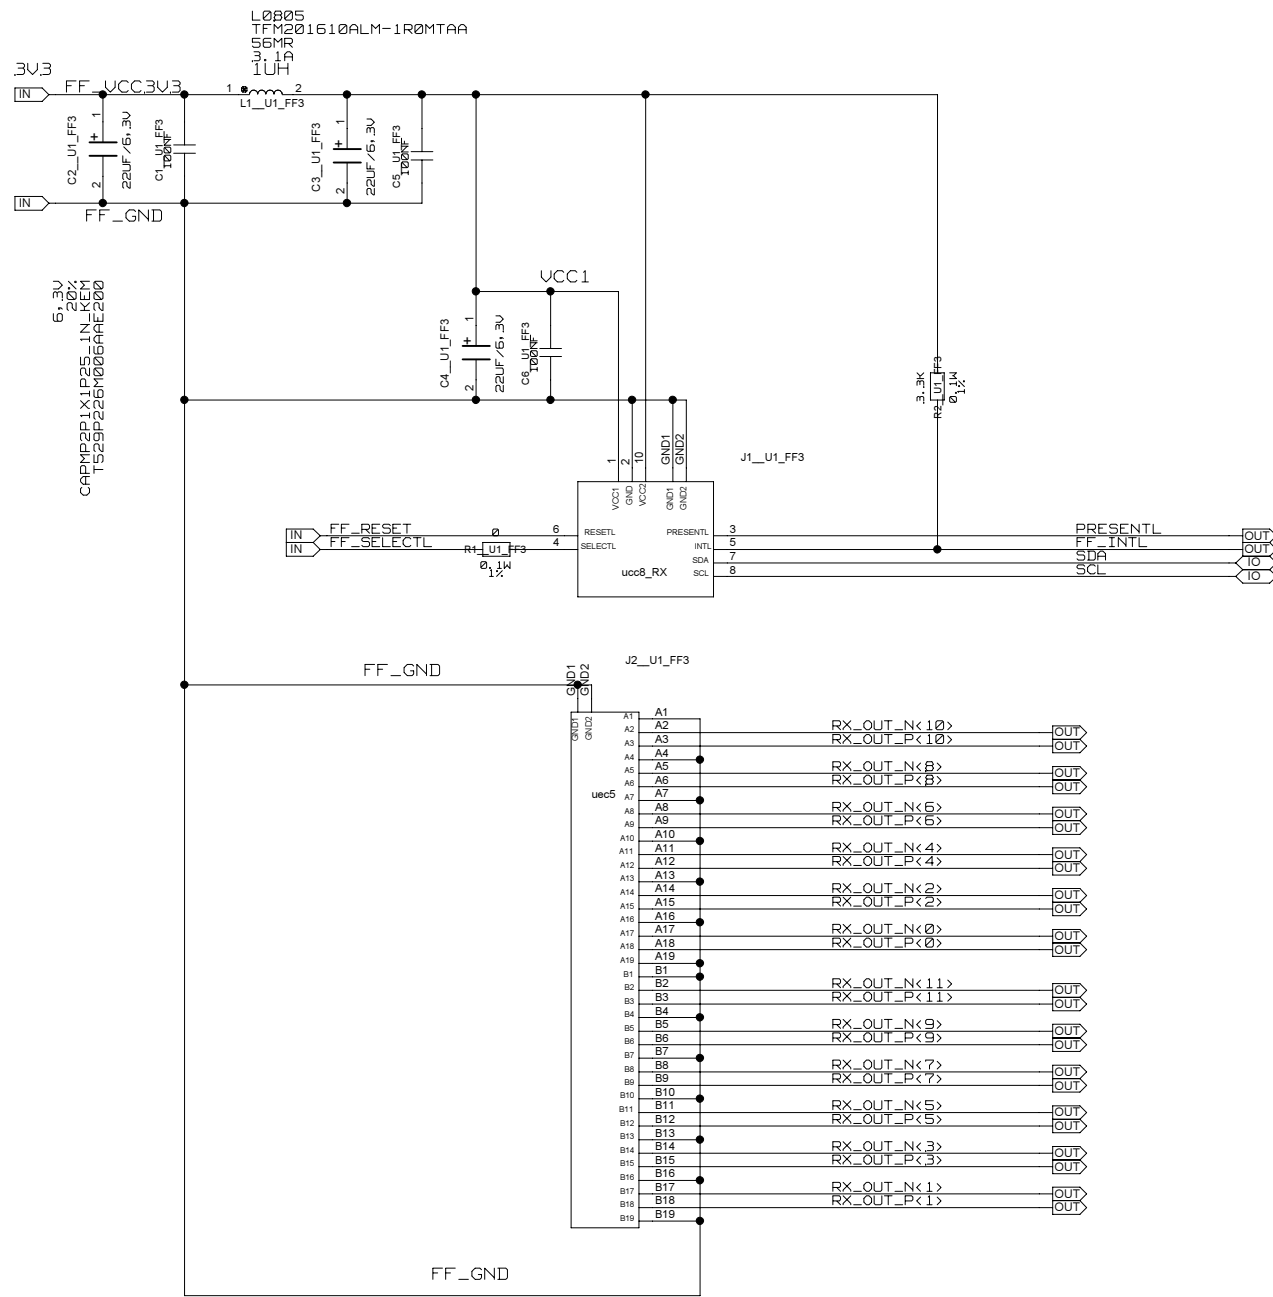

REVISIONS			
ZONE	LTR	DESCRIPTION	DATE

CHECKED	NAME	DATE	SIGN	DRAWING TITLE
CHECKED	U.SCHAEFER			
CHECKED				
DRAWN	BAUSS			
BLOCK TITLE				DRAWING NO.
firefly_rx				
UNIVERSITY OF MAINZ				SCALE
B. BAUSS Thu Jun 15 14:51:14 2023				PAGE
				21 OF 102

FFEX