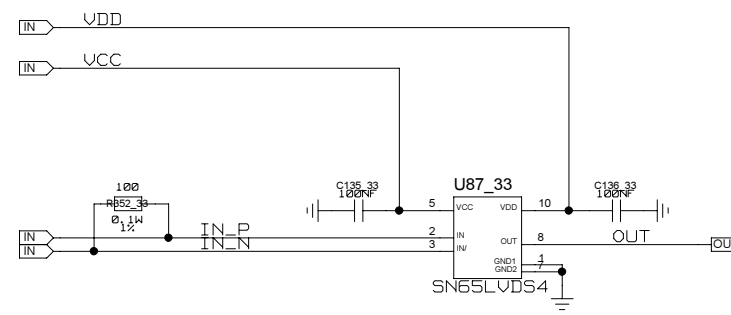

REVISIONS

ZONE	LTR	DESCRIPTION	DATE	APPR.

CLOCK_LVDS_LVCMOS

CHECKED	NAME	DATE	SIGN	DRAWING TITLE		
CHECKED	U.SCHAEFER					
CHECKED						
CHECKED						
DRAWN	BAUSS			FFEX		
BLOCK TITLE						
clock_lvds_lvcmos				B. BAUSS Fri Aug 18 09:49:17 2023		
UNIVERSITY OF MAINZ				SIZE	REV.	DRAWING NO.
				SCALE		
				PAGE	10 OF 102