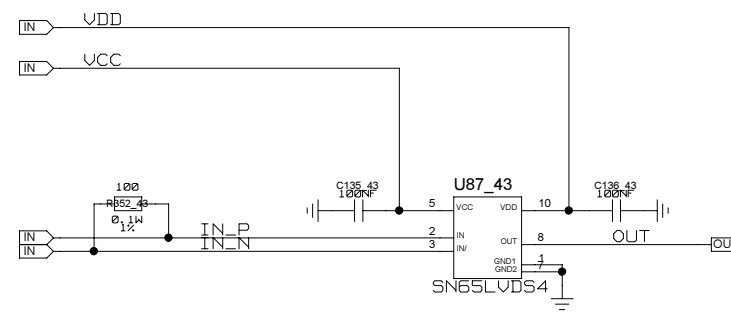

REVISIONS

ZONE	LTR	DESCRIPTION	DATE	APPR.

CLOCK_LVDS_LVCMOS

CHECKED	NAME	DATE	SIGN	DRAWING TITLE	
CHECKED	U.SCHAEFER				
CHECKED					
CHECKED					
DRAWN	BAUSS			FFEX	
BLOCK TITLE					
clock_lvds_lvcmos				B. BAUSS Fri Aug 18 09:49:17 2023	
UNIVERSITY OF MAINZ			SIZE	DRAWING NO.	
			C		REV.
SCALE				PAGE	
				92 OF 102