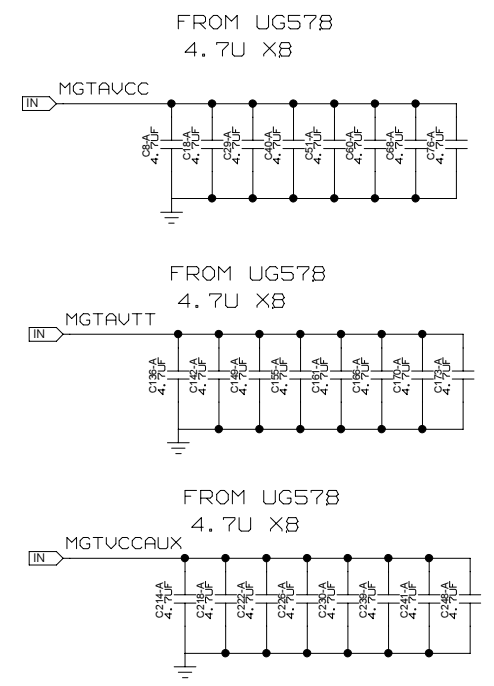

NAME	DATE	SIGN	DRAWING TITLE	
CHECKED	U.SCHAEFER			FFEX	
CHECKED					
CHECKED					
DRAWN	BAUSS			B. BAUSS Fri Aug 18 09:49:18 2023	
BLOCK TITLE				SIZE	DRAWING NO.
fpga_decoupling				C	
UNIVERSITY OF MAINZ				SCALE	PAGE
					39 OF 102