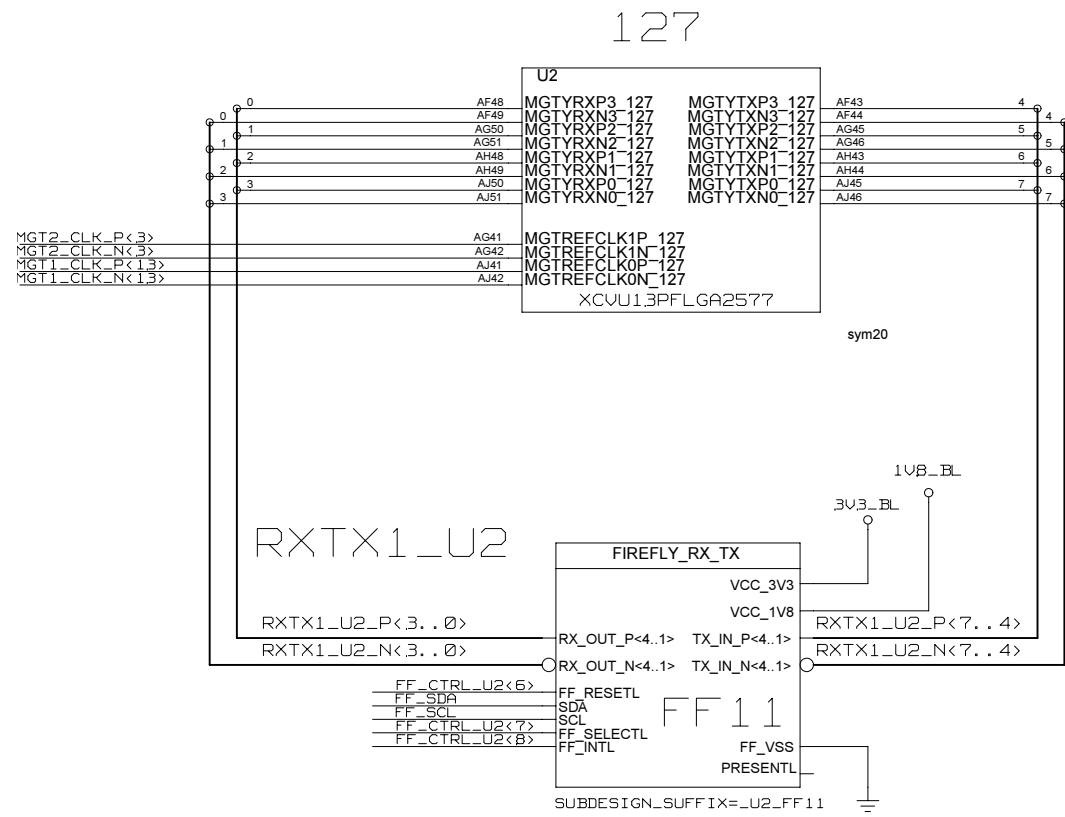

HIGH SPEED OPTICAL LINKS

REVISIONS				
ZONE	LTR	DESCRIPTION	DATE	APPR.

NAME	DATE	SIGN	DRAWING TITLE
CHECKED	U.SCHAEFER		
CHECKED			
CHECKED			
DRAWN	BAUSS		
BLOCK TITLE			
u2_mgt_real_time			
UNIVERSITY OF MAINZ			
SIZE	REV.	DRAWING NO.	
C			
SCALE		PAGE	
		42 OF 102	

FFEX

B. BAUSS Fri Aug 18 09:49:20 2023