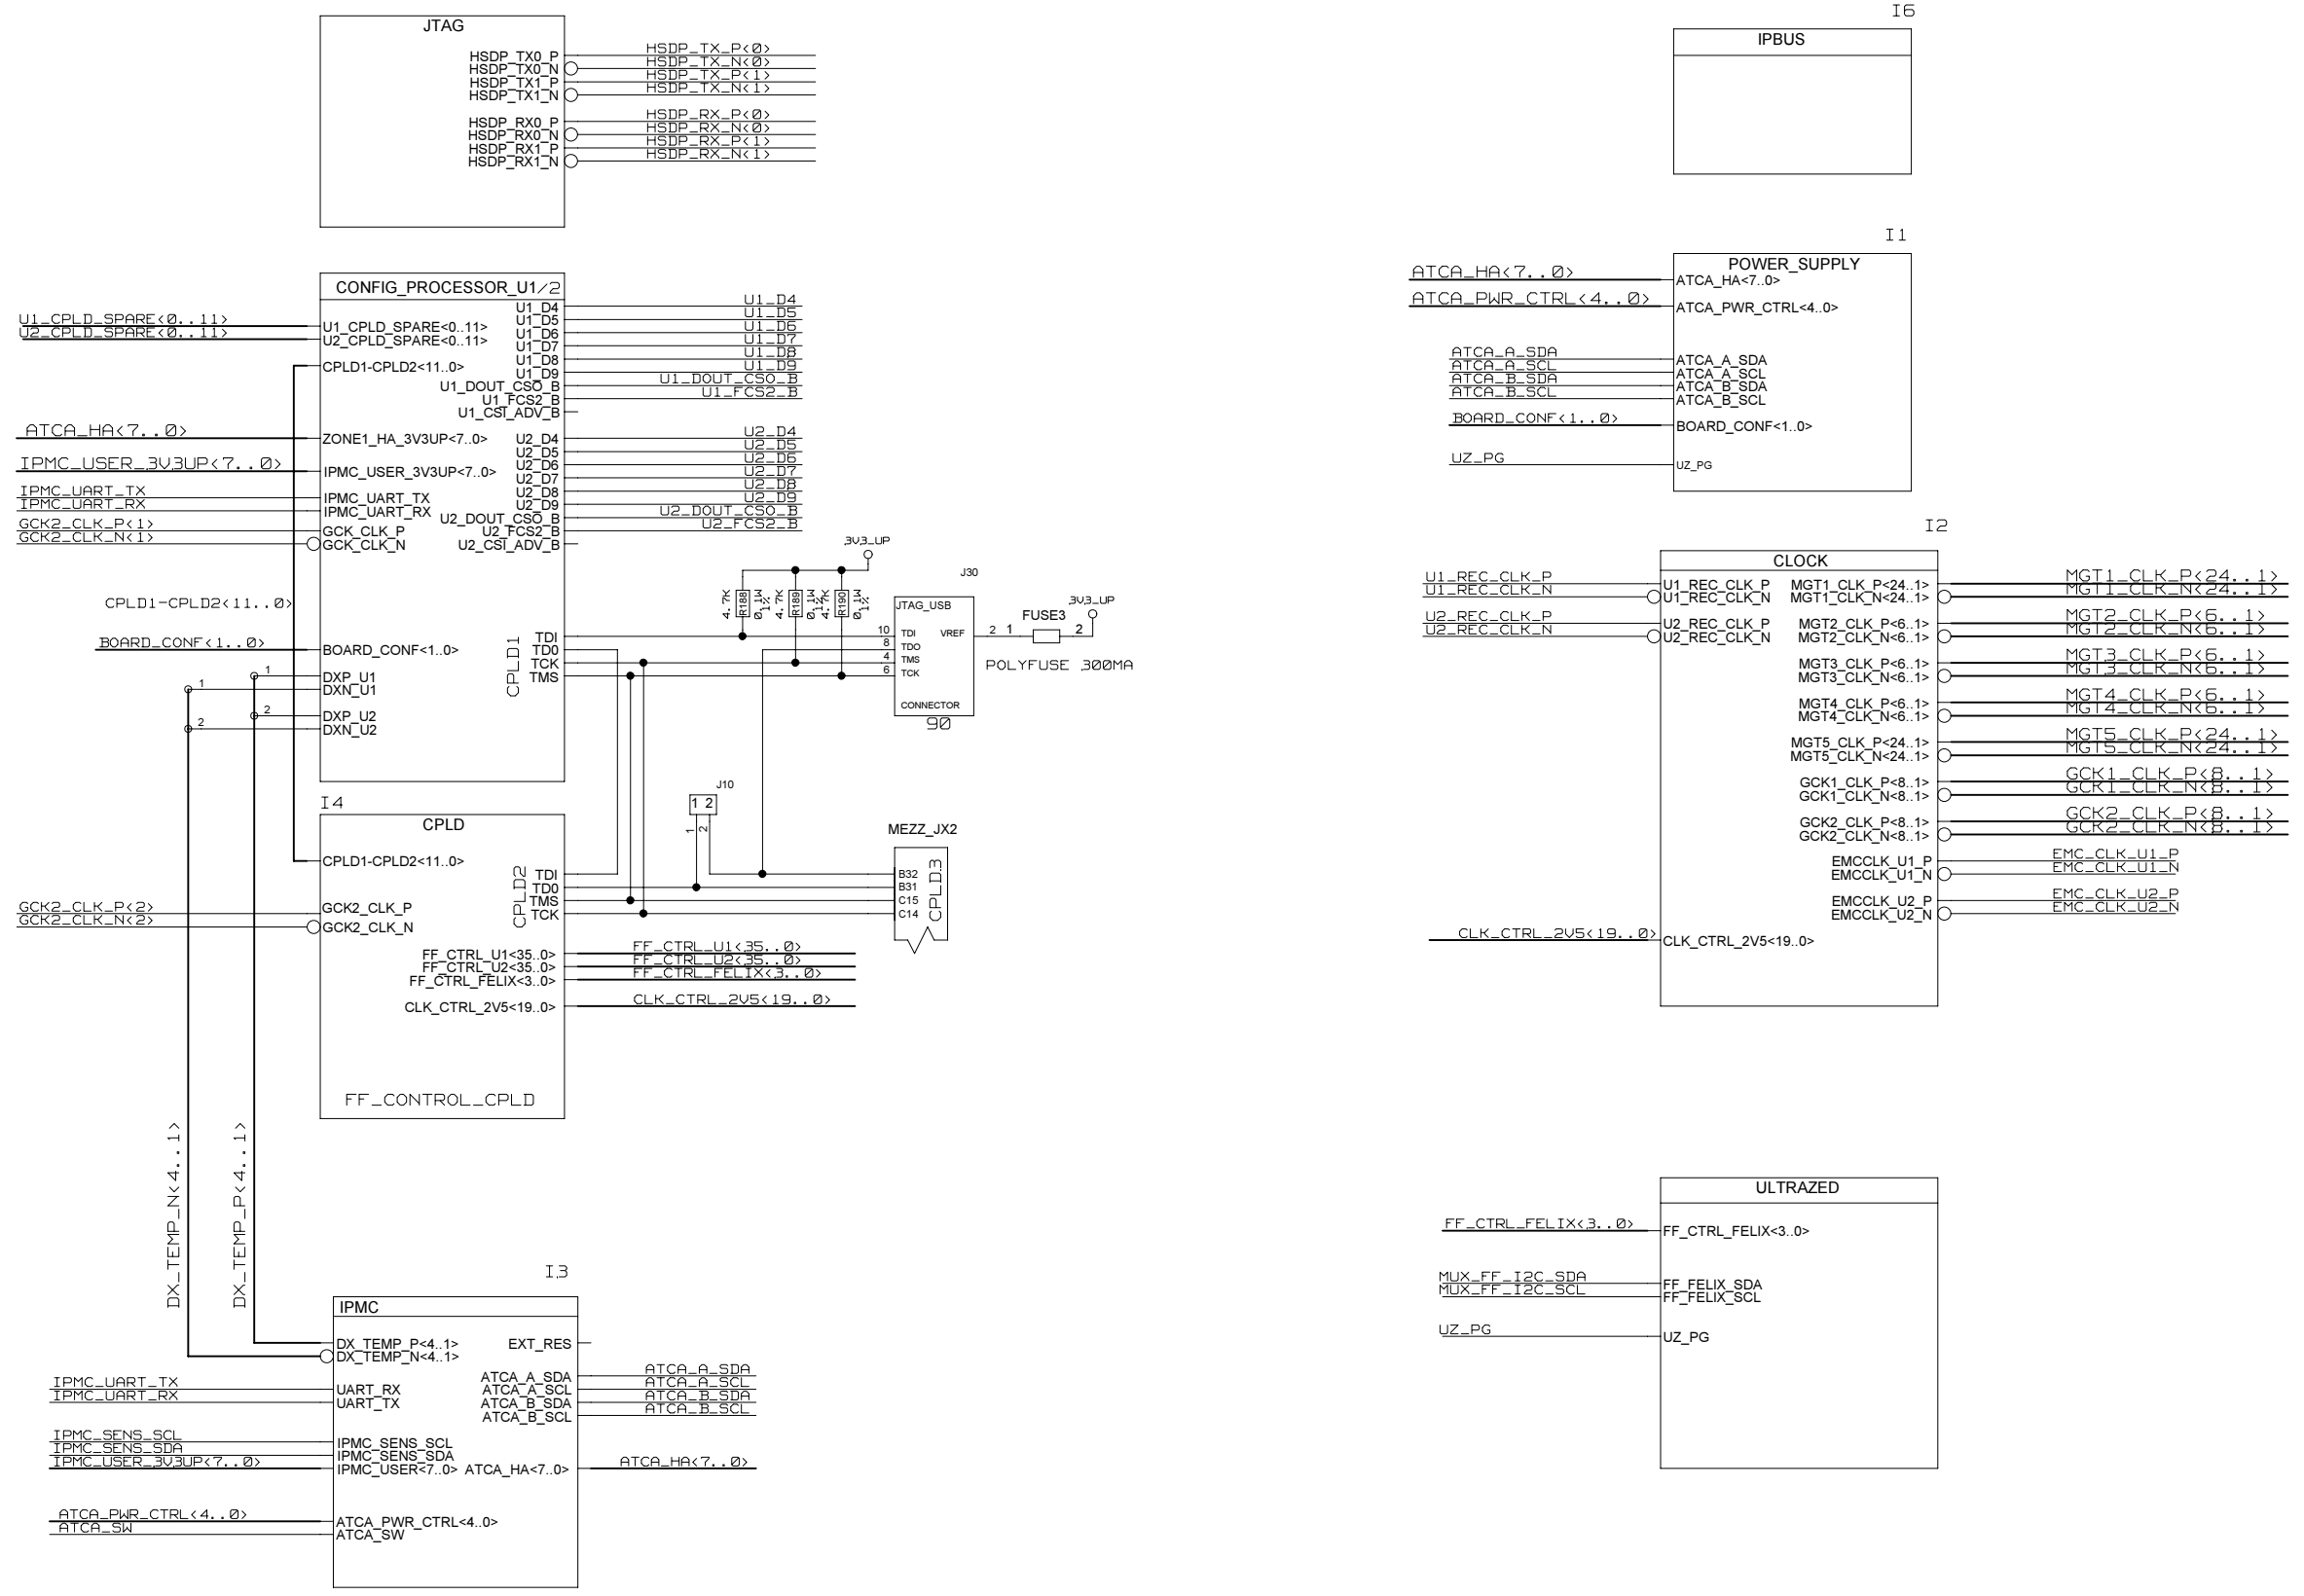

POWER, CLOCK AND CONTROL

REVISIONS				
ZONE	LTR	DESCRIPTION	DATE	APPR.

NAME	DATE	SIGN	DRAWING TITLE
CHECKED	U.SCHAEFER		FFEX
CHECKED			
CHECKED			
DRAWN	BAUSS		ffex_proto_v1
BLOCK TITLE			
UNIVERSITY OF MAINZ			B. BAUSS Fri Aug 18 09:49:34 2023
SIZE	REV.	DRAWING NO.	
SCALE			PAGE 4 OF 102