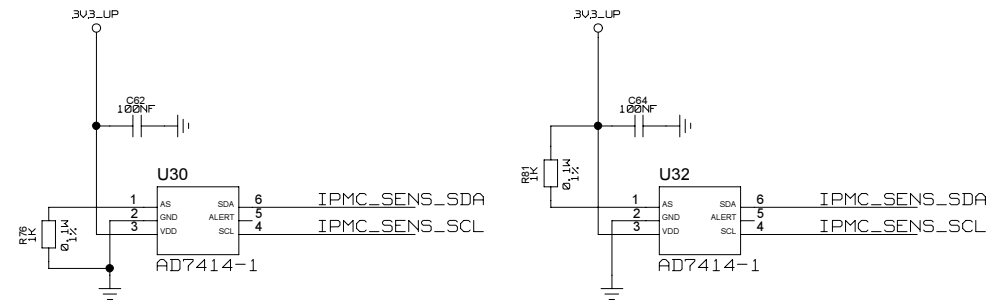

I2C BOARDTEMP