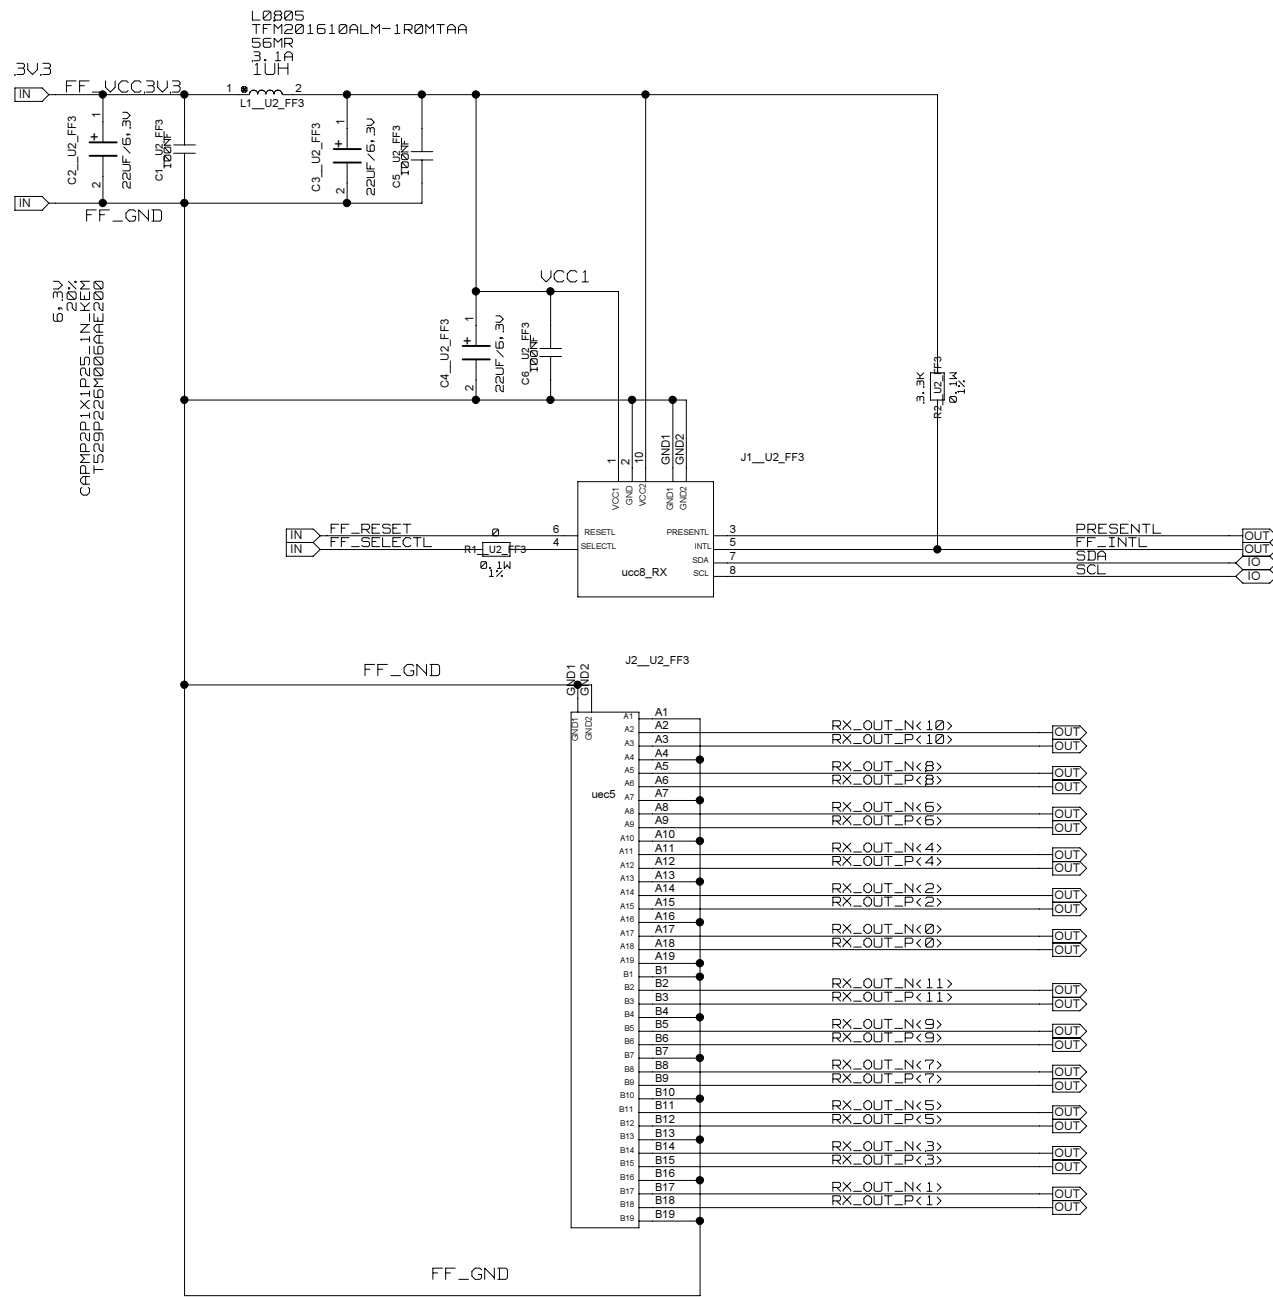

REVISIONS			
ZONE	LTR	DESCRIPTION	DATE

	NAME	DATE	SIGN	DRAWING TITLE
CHECKED	U.SCHAEFER			
CHECKED				
CHECKED				
DRAWN	BAUSS			FFEX B. BAUSS Thu Jun 15 14:51:14 2023
BLOCK TITLE				
firefly_rx				SIZE C REV. DRAWING NO.
UNIVERSITY OF MAINZ				SCALE PAGE 51 OF 102