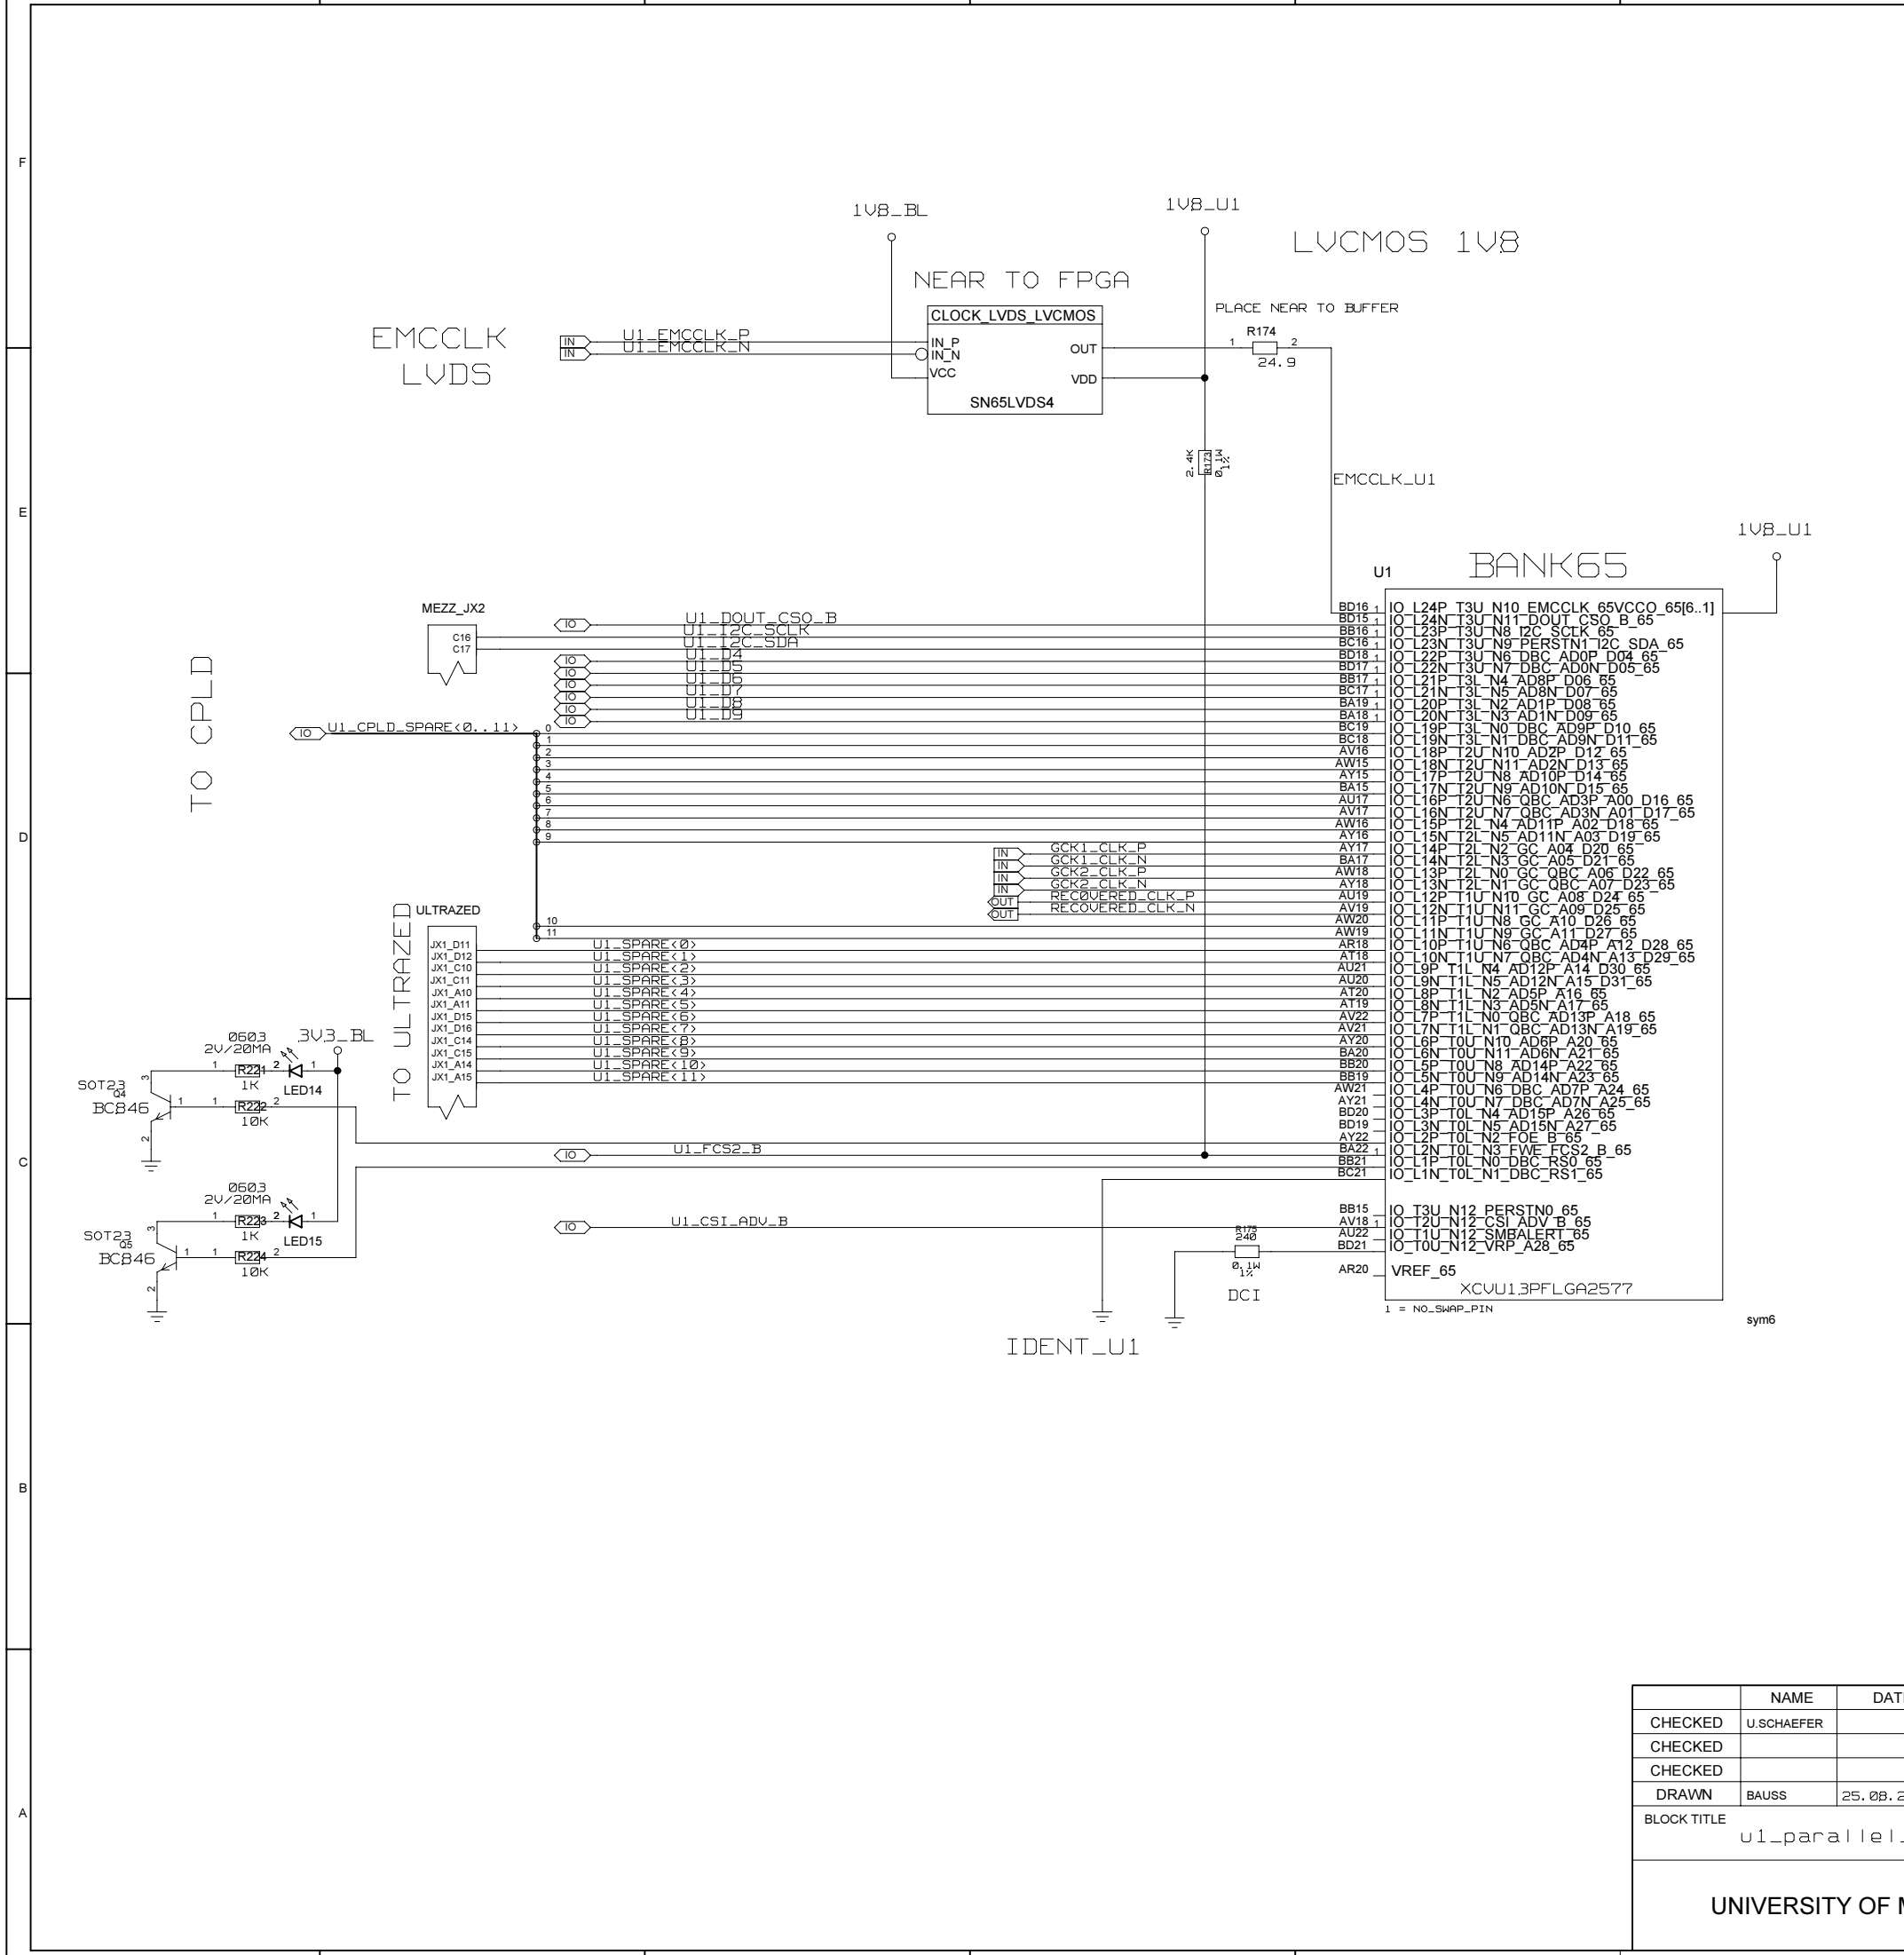

REVISIONS				
ZONE	LTR	DESCRIPTION	DATE	APPR.

CHECKED	NAME	DATE	SIGN	DRAWING TITLE	
CHECKED	U.SCHAEFER			FFEX	
CHECKED					
CHECKED					
DRAWN	BAUSS	25.08.2015		B. BAUSS Fri Aug 18 09:49:25 2023	
BLOCK TITLE				DRAWING NO.	
UNIVERSITY OF MAINZ				SIZE	REV.
				SCALE	PAGE
				5 OF 102