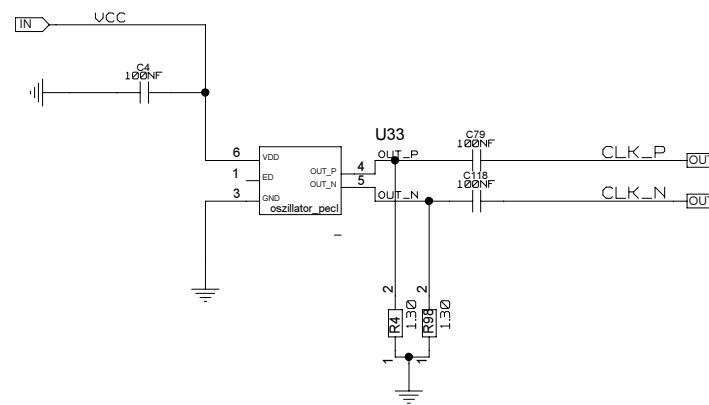

REVISIONS

ZONE	LTR	DESCRIPTION	DATE	APPR.

CLOCK_LVPECL_SI591_AC

CHECKED	NAME	DATE	SIGN	DRAWING TITLE FFEX
CHECKED	U.SCHAEFER			
CHECKED				
DRAWN	BAUSS			
BLOCK TITLE clock_lvpecl_si591_ac				B. BAUSS Fri Aug 18 09:49:17 2023
UNIVERSITY OF MAINZ		SIZE C	REV.	DRAWING NO.
SCALE				PAGE 79 OF 102