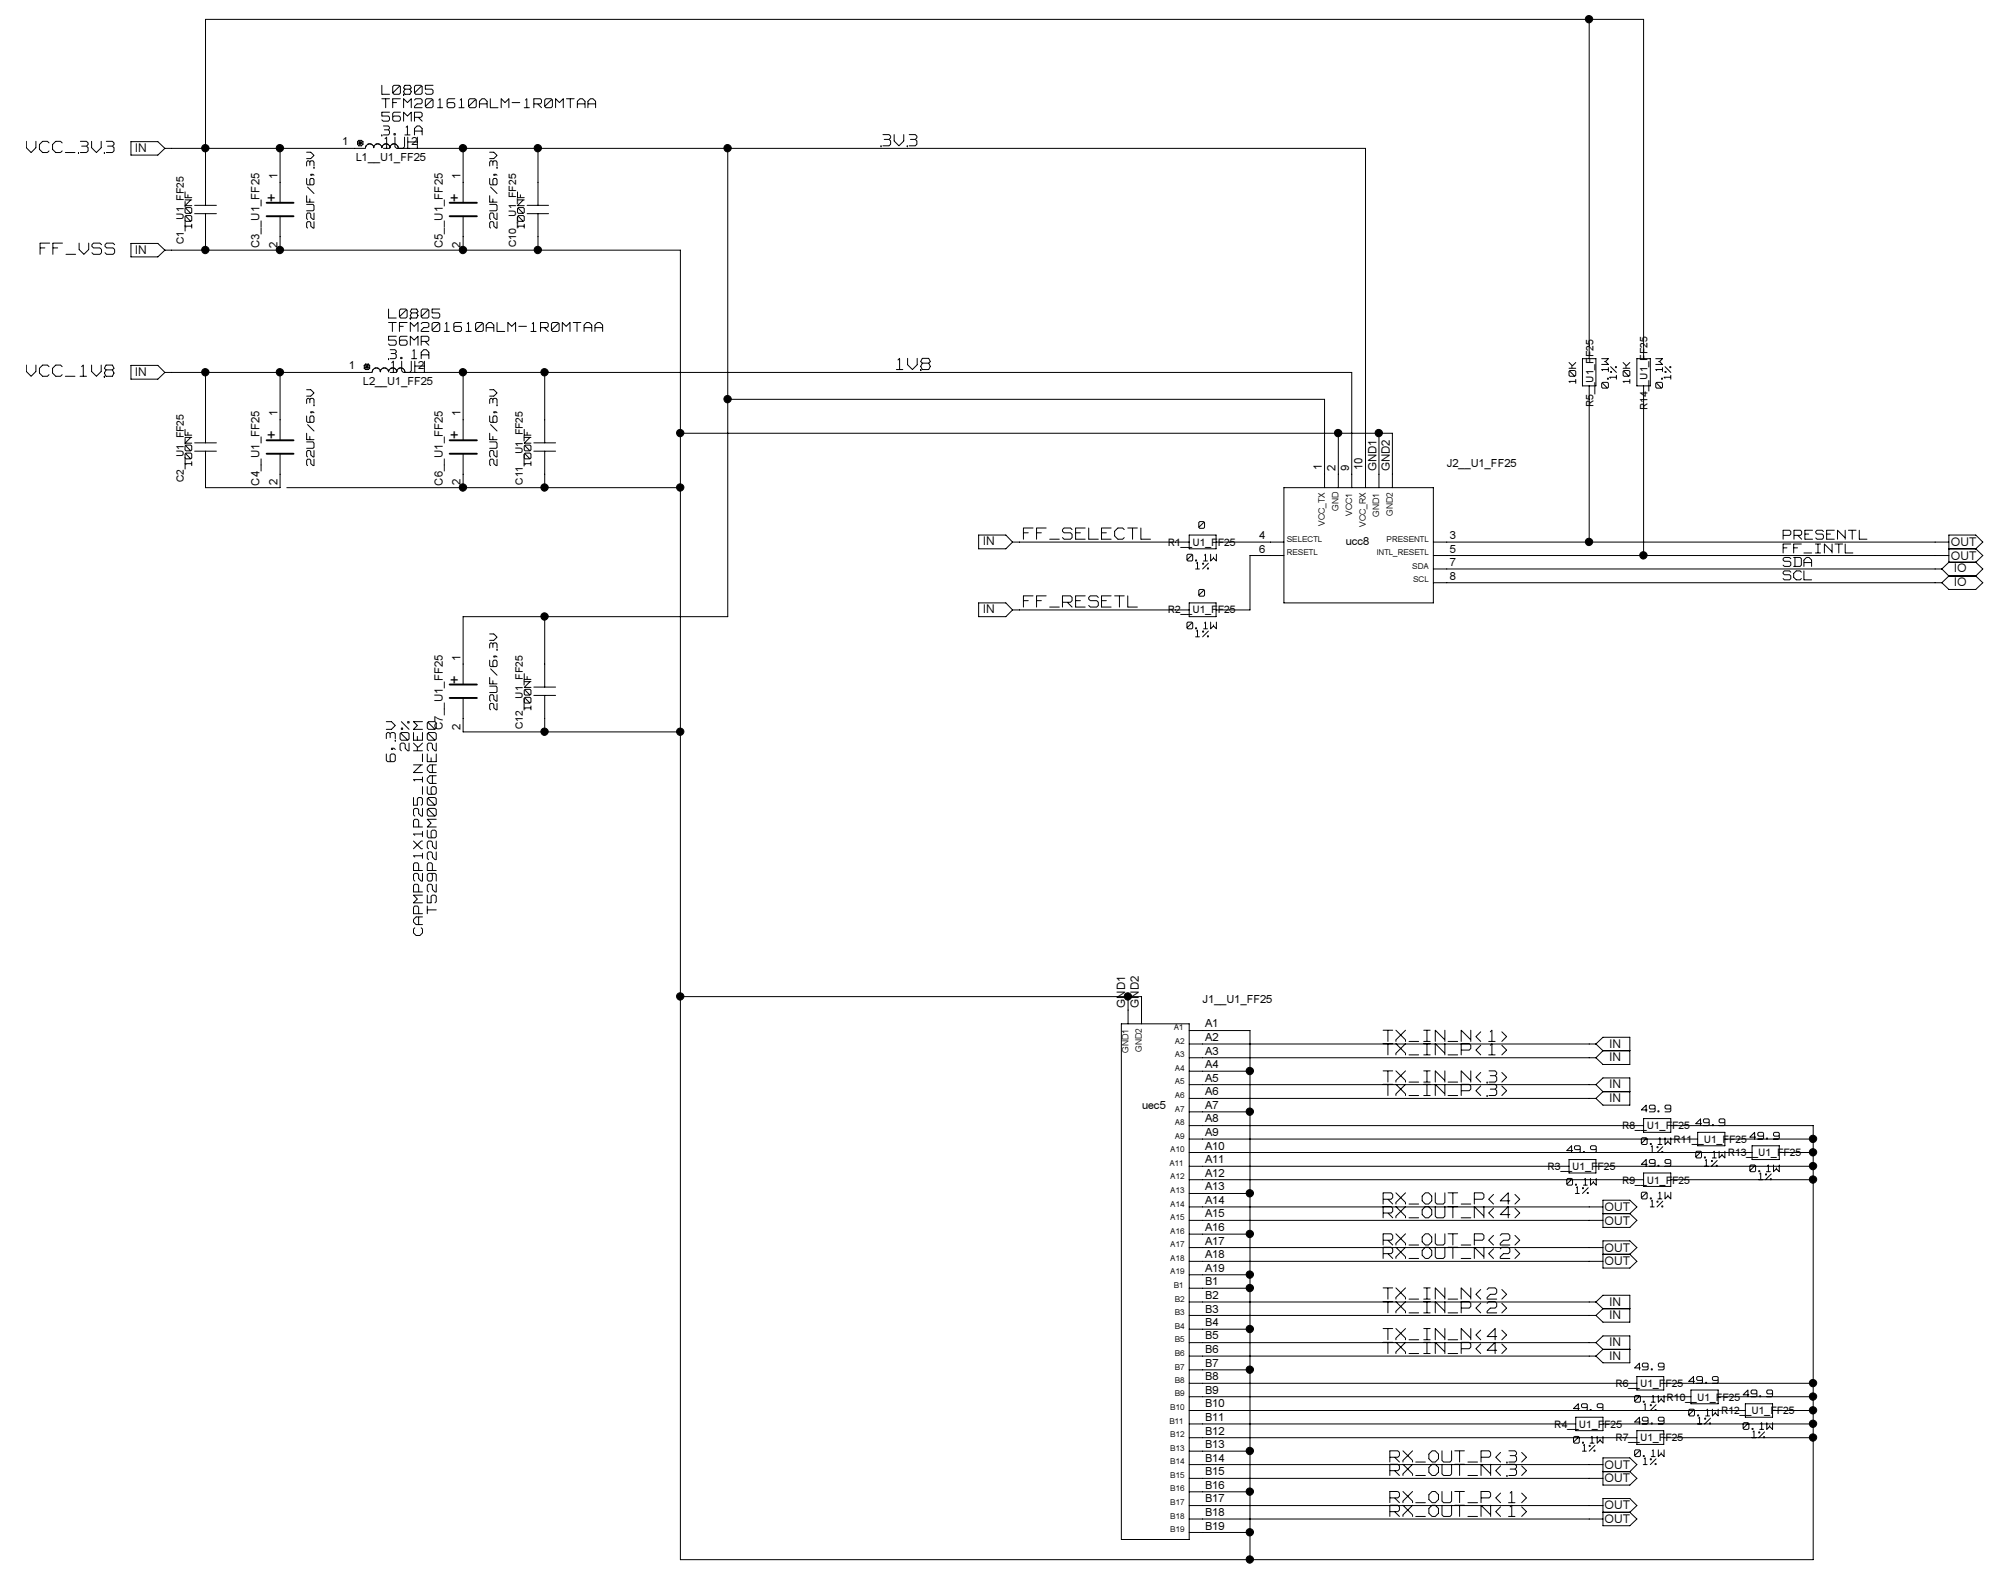

REVISIONS				
ZONE	LTR	DESCRIPTION	DATE	APPR.

CHECKED	U.SCHAEFER	DATE	SIGN	DRAWING TITLE	
CHECKED					
CHECKED					
DRAWN	BAUSS				
BLOCK TITLE				DRAWING NO.	
firefly_rx_tx					
UNIVERSITY OF MAINZ				SIZE	REV.
				SCALE	PAGE
				102 OF 102	

FFEX

B. BAUSS Thu Jun 15 14:42:47 2023