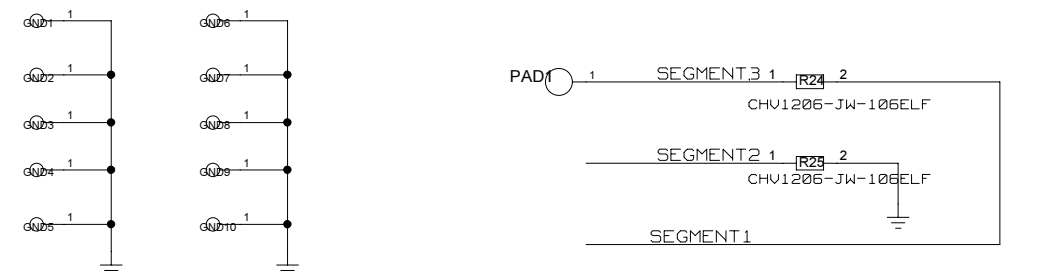

ATCA POWER IN & CTRL

REVISIONS				
ZONE	LTR	DESCRIPTION	DATE	APPR.

NAME	DATE	SIGN	DRAWING TITLE
CHECKED	U.SCHAEFER		
CHECKED			
CHECKED			
DRAWN	BAUSS		
BLOCK TITLE	power_supply		
UNIVERSITY OF MAINZ			FFEX
B. BAUSS Fri Aug 18 09:49:30 2023			
SIZE	REV.	DRAWING NO.	
C			
SCALE		PAGE 31 OF 102