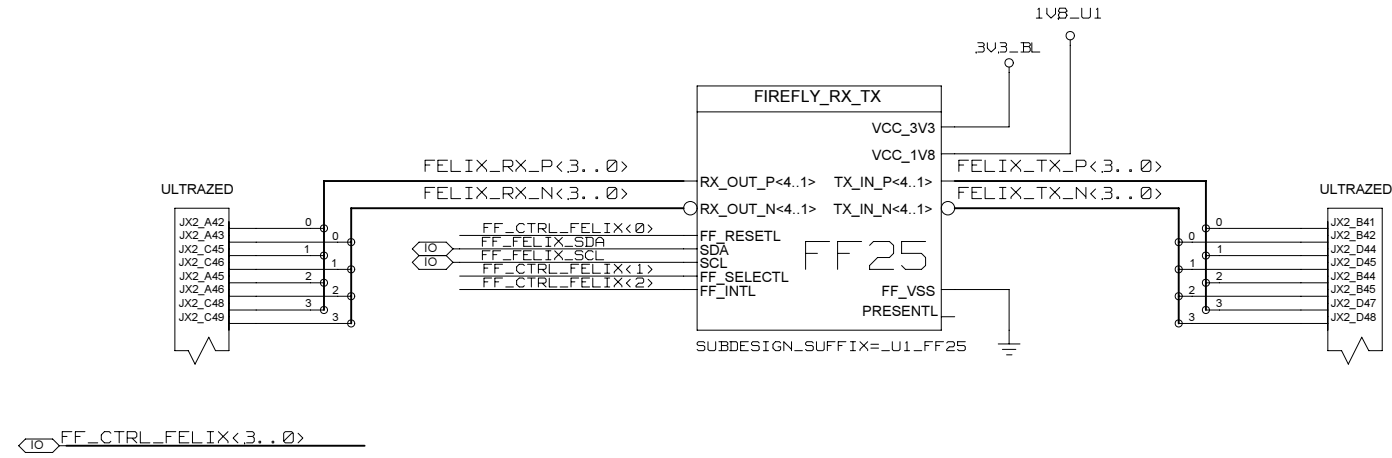

REVISIONS				
ZONE	LTR	DESCRIPTION	DATE	APPR.

ULTRAZED_FELIX_FIREFLY