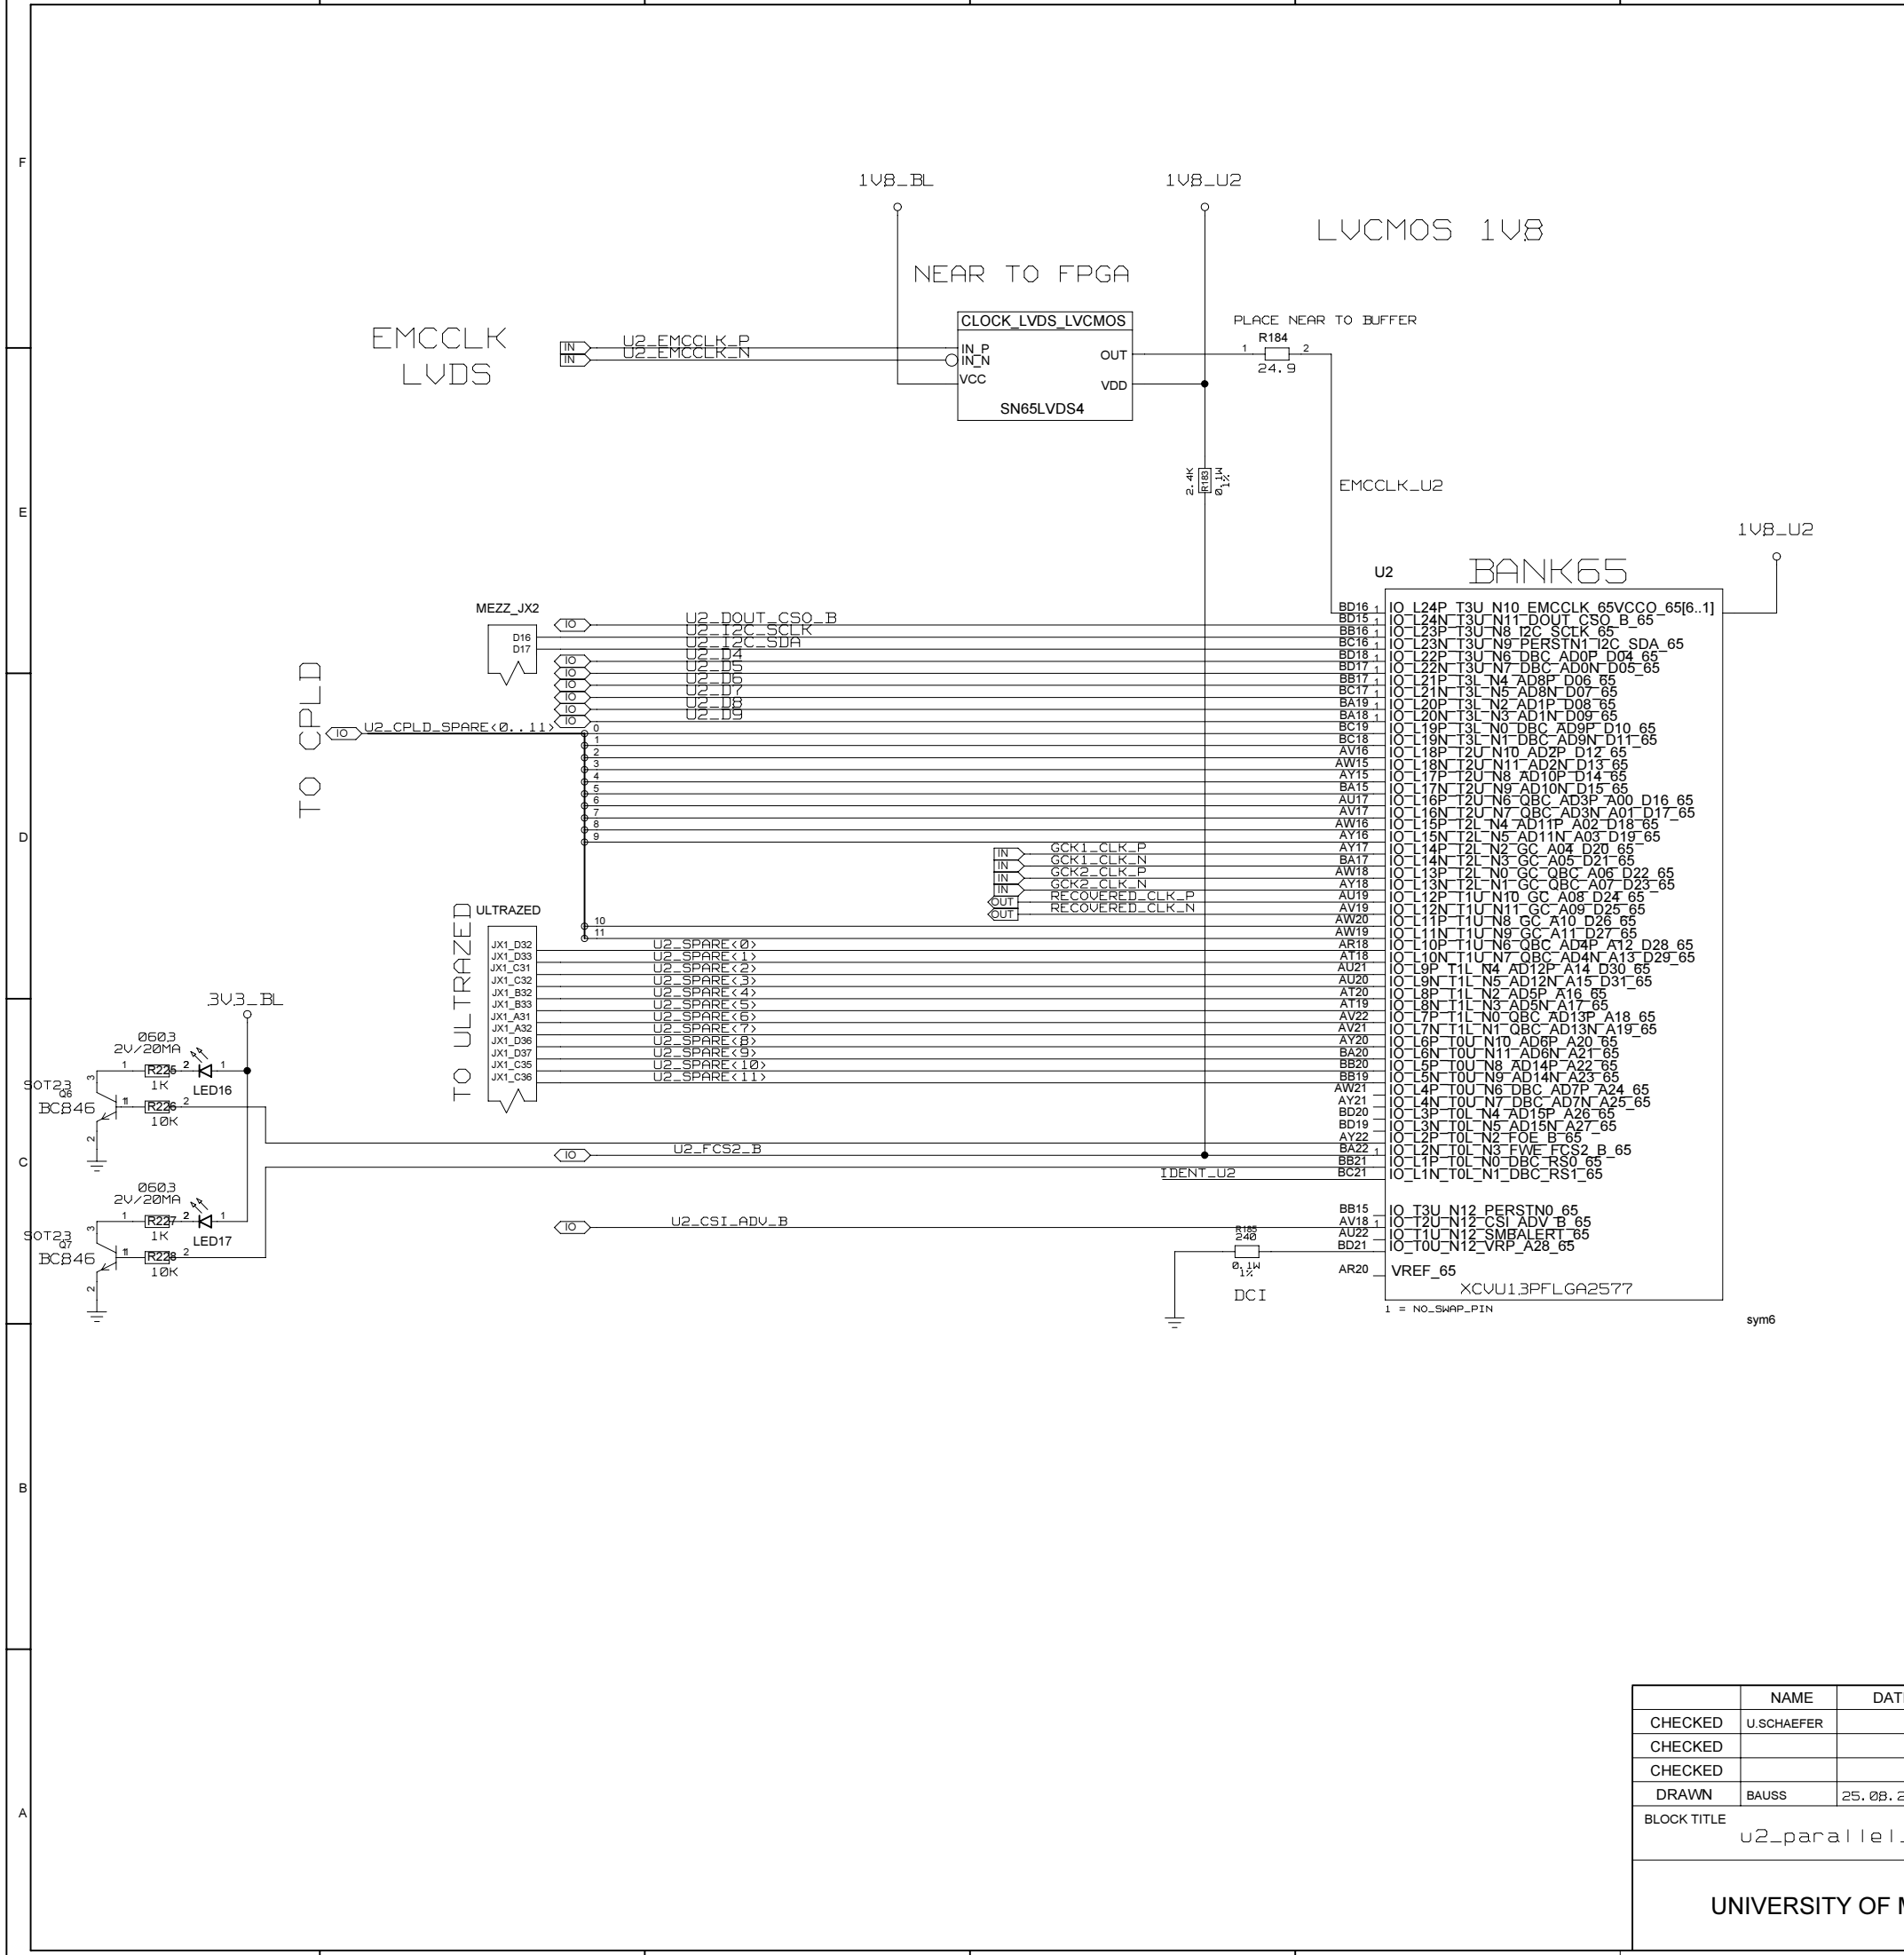

REVISIONS				
ZONE	LTR	DESCRIPTION	DATE	APPR.

CHECKED	NAME	DATE	SIGN	DRAWING TITLE	
CHECKED	U.SCHAEFER			FFEX	
CHECKED					
CHECKED					
DRAWN	BAUSS	25.08.2015		B. BAUSS Fri Aug 18 09:49:20 2023	
BLOCK TITLE				DRAWING NO.	
UNIVERSITY OF MAINZ				SIZE	PAGE
				C	B OF 102
				SCALE