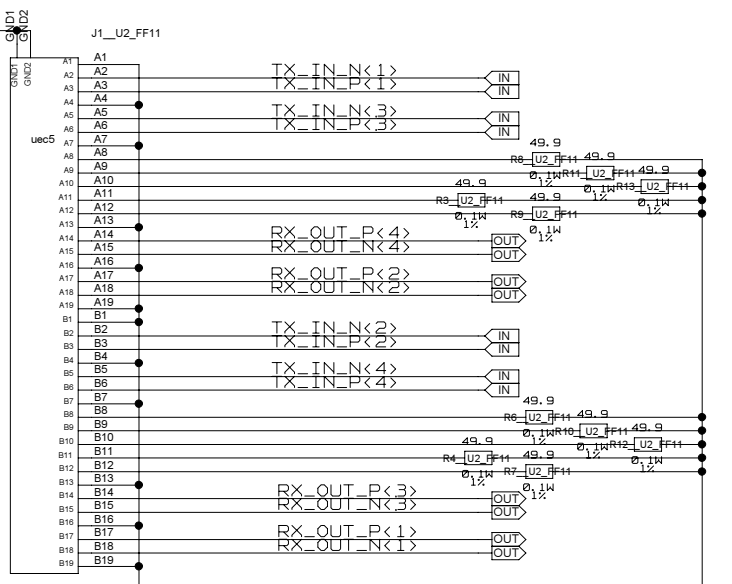

REVISIONS				
ZONE	LTR	DESCRIPTION	DATE	APPR.

CHECKED	U.SCHAEFER			DRAWING TITLE
CHECKED				
CHECKED				
DRAWN	BAUSS			
BLOCK TITLE				FFEX B. BAUSS Thu Jun 15 14:42:47 2023
firefly_rx_tx				
UNIVERSITY OF MAINZ		SIZE	REV.	DRAWING NO.
SCALE				PAGE
				56 OF 102