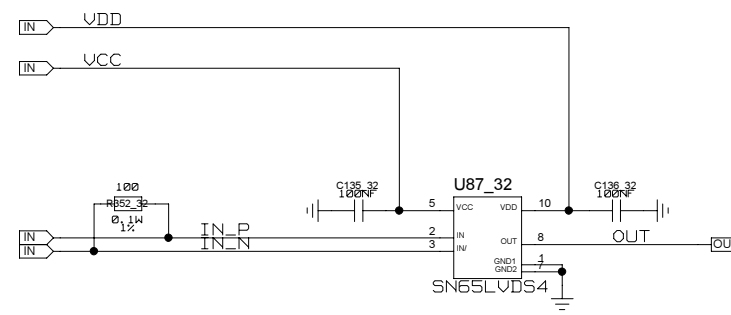

REVISIONS

ZONE	LTR	DESCRIPTION	DATE	APPR.

CLOCK_LVDS_LVCMOS

CHECKED	NAME	DATE	SIGN	DRAWING TITLE
CHECKED	U.SCHAEFER			
CHECKED				
CHECKED				
DRAWN	BAUSS			FFEX
BLOCK TITLE				
clock_lvds_lvcmos				B. BAUSS Fri Aug 18 09:49:17 2023
UNIVERSITY OF MAINZ			SIZE	DRAWING NO.
			C	
SCALE		PAGE		7 OF 102