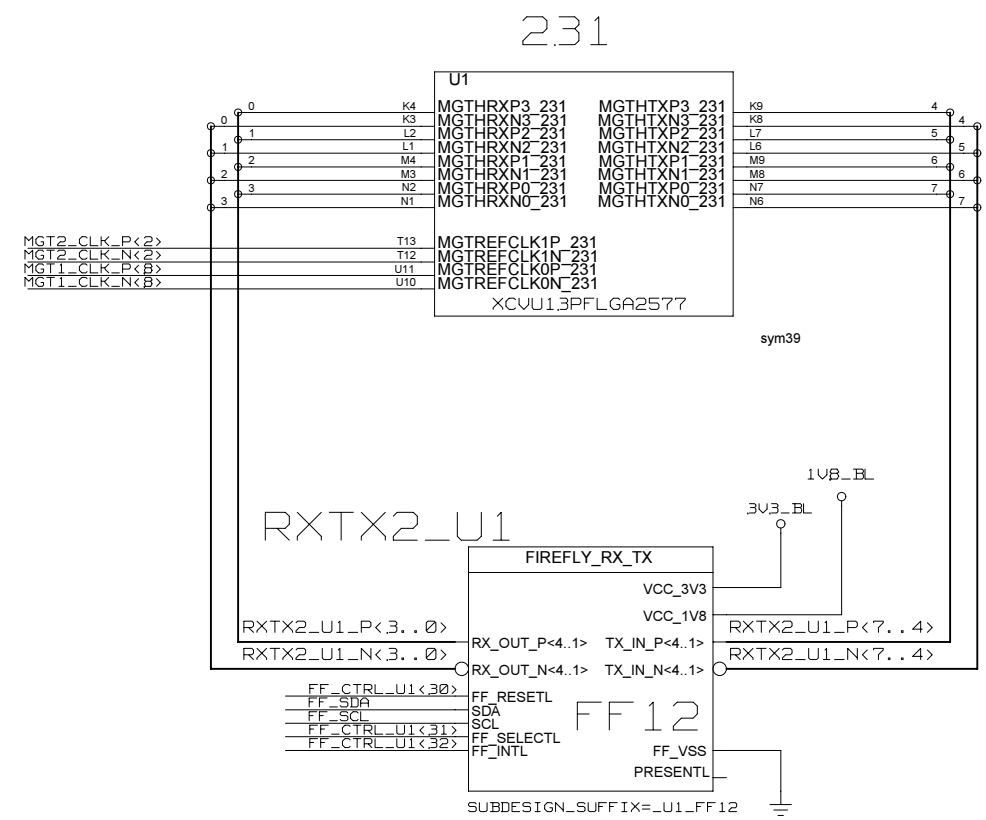

REVISIONS				
ZONE	LTR	DESCRIPTION	DATE	APPR.

HIGH SPEED OPTICAL LINKS

NAME	DATE	SIGN	DRAWING TITLE
CHECKED	U.SCHAEFER		FFEX B. BAUSS Fri Aug 18 09:49:24 2023
CHECKED			
CHECKED			
DRAWN	BAUSS		
BLOCK TITLE			DRAWING NO.
u1_mgt_real_time			
UNIVERSITY OF MAINZ			SCALE
SIZE	REV.	PAGE	
C		17 OF 102