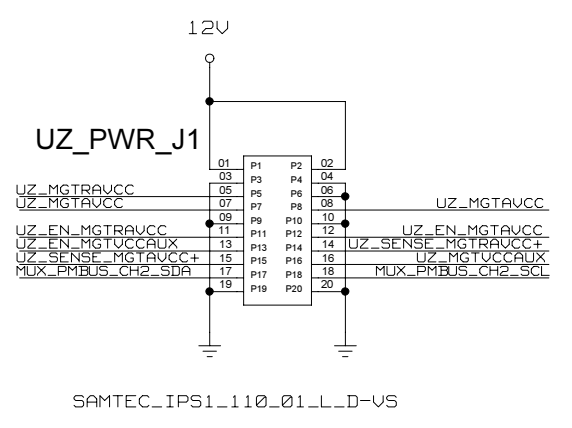

REVISIONS				
ZONE	LTR	DESCRIPTION	DATE	APPR.

ULTRAZED

POWERSUPPLY ULTRAZED

VOLTAGE MONITOR HEADERS

CHECKED	NAME	DATE	SIGN	DRAWING TITLE
CHECKED	U.SCHAEFER			
CHECKED				
DRAWN	BAUSS			
BLOCK TITLE				DRAWING NO.
power_supply				
UNIVERSITY OF MAINZ				SIZE C
SCALE				REV.
PAGE 37 OF 102				B. BAUSS Fri Aug 18 09:49:32 2023

FFEX