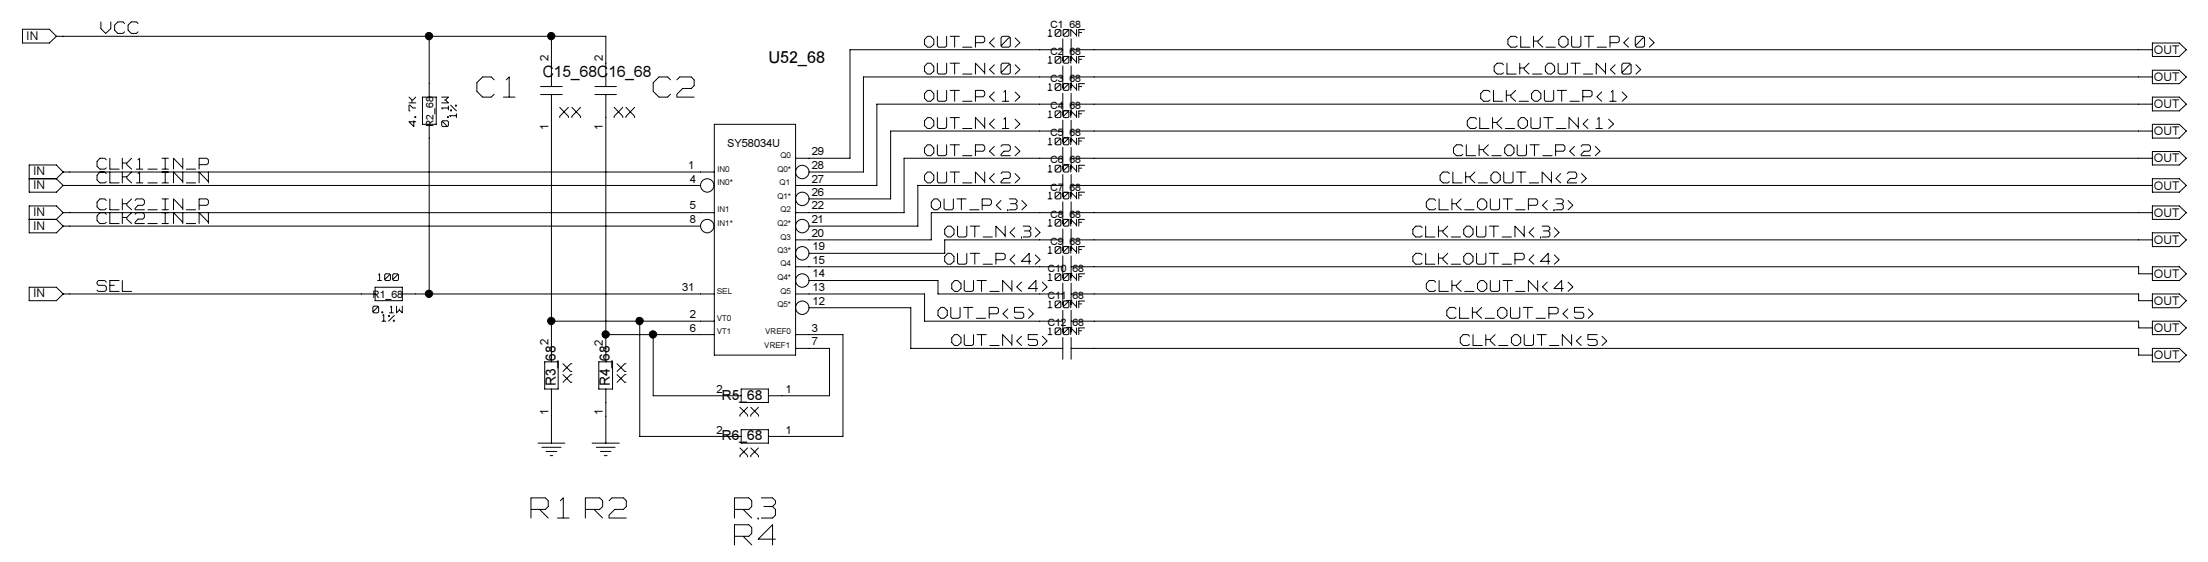

REVISIONS				
ZONE	LTR	DESCRIPTION	DATE	APPR.

CLOCK CML FANOUT6 AC