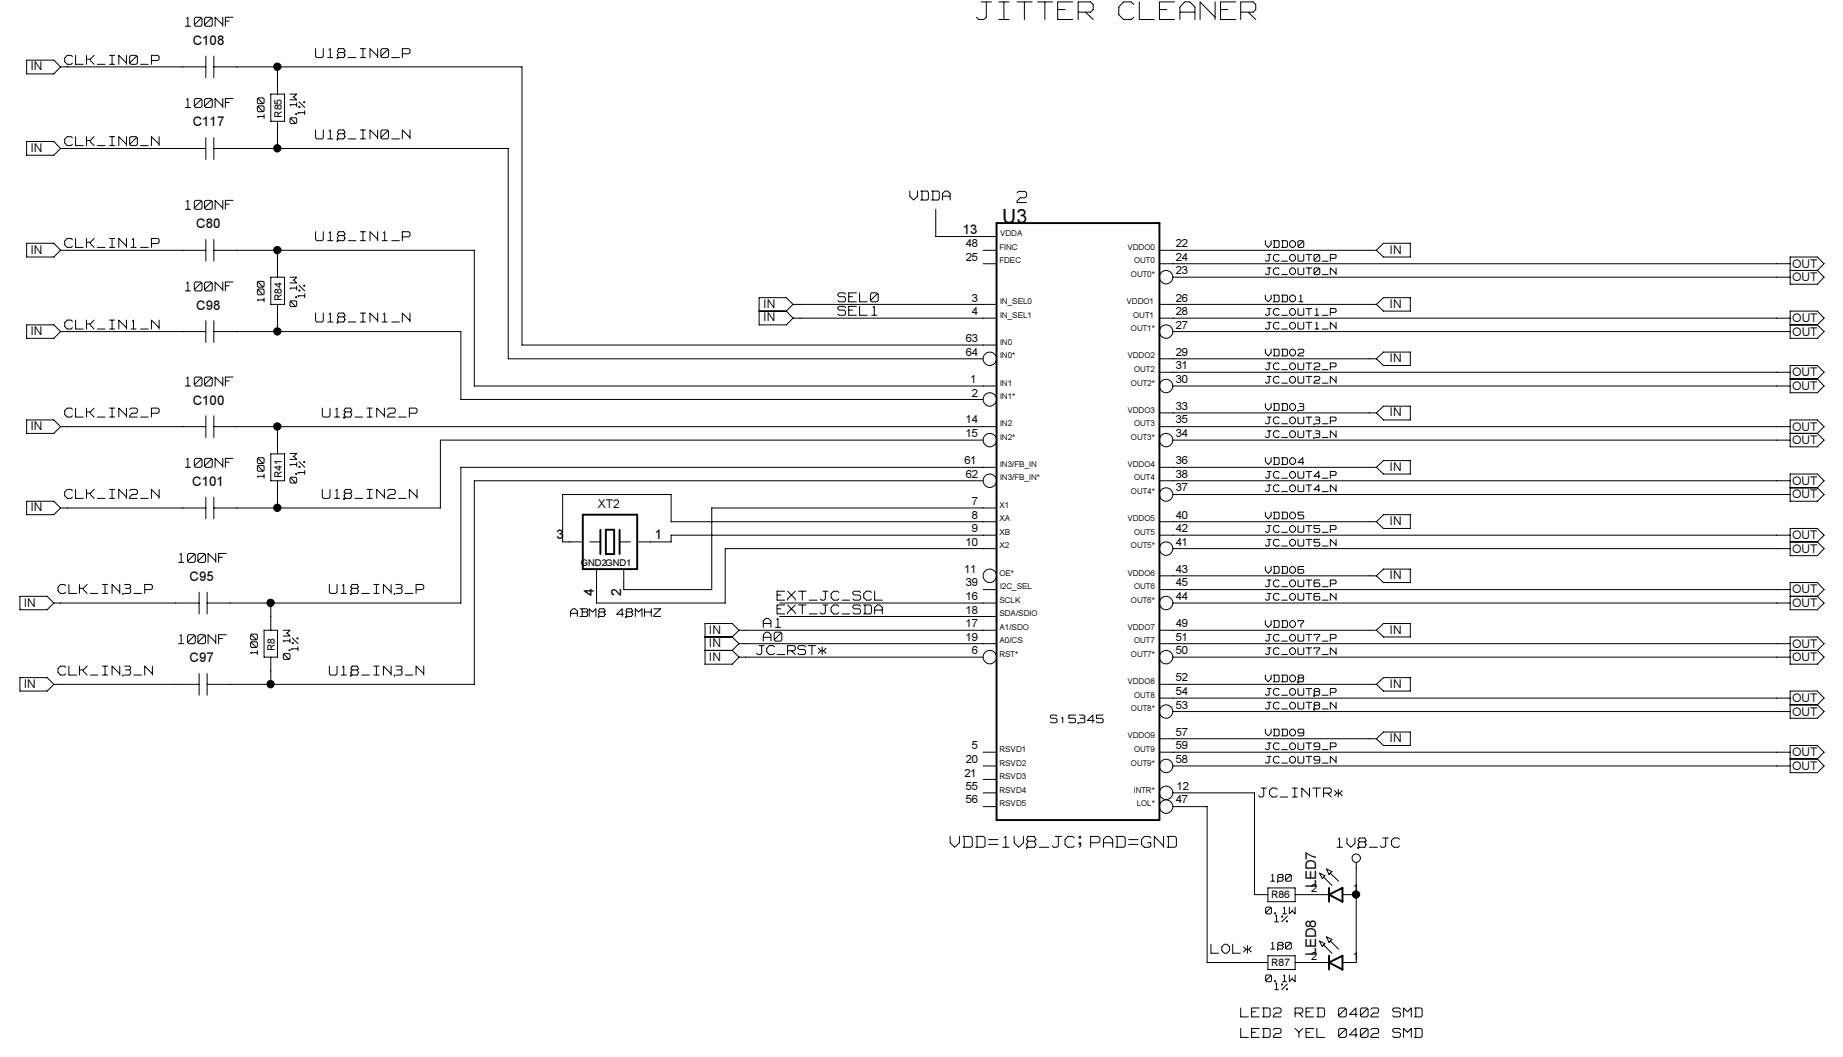

REVISIONS				
ZONE	LTR	DESCRIPTION	DATE	APPR.

JITTER CLEANER

LED2 RED 0402 SMD
LED2 YEL 0402 SMD