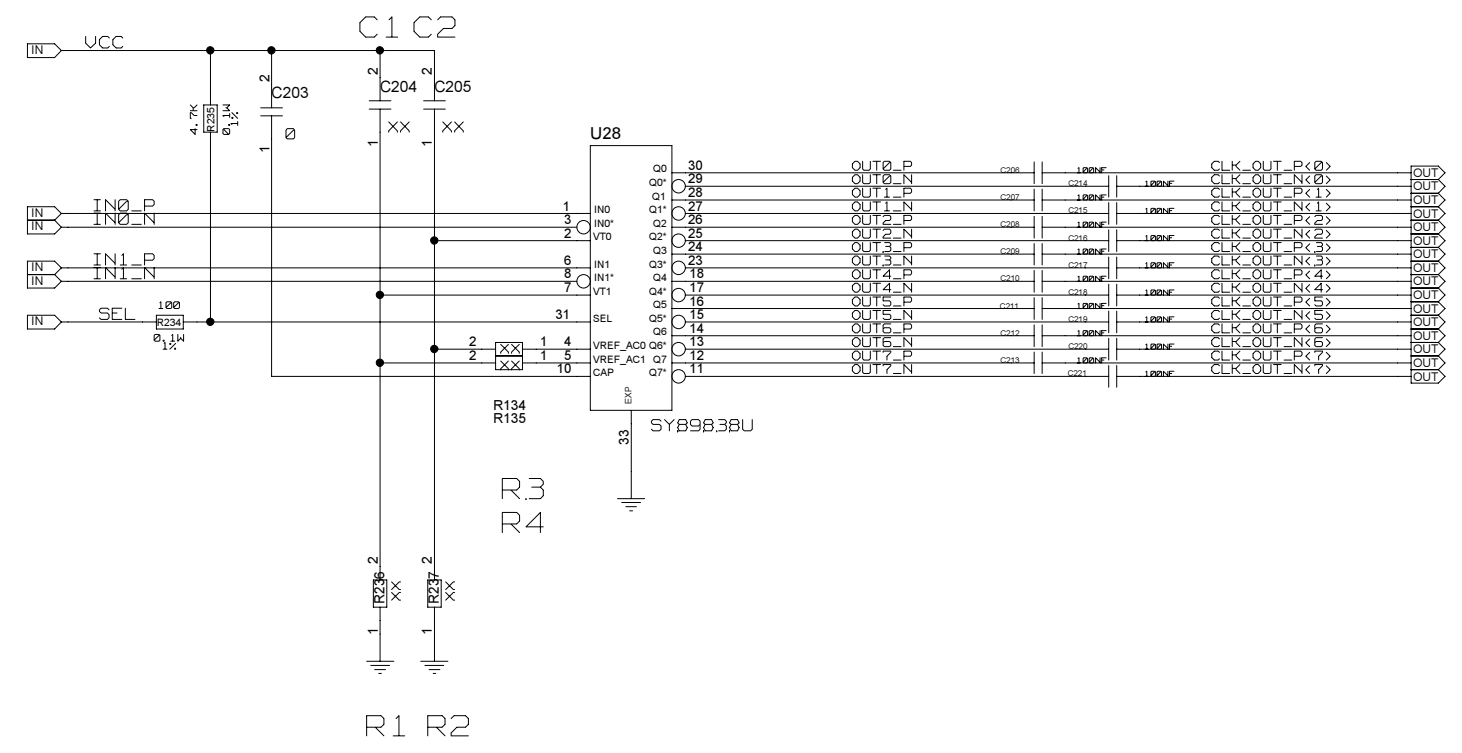

REVISIONS				
ZONE	LTR	DESCRIPTION	DATE	APPR.

CLOCK_LVDSAC_FANOUT8

CHECKED	NAME	DATE	SIGN	DRAWING TITLE		
CHECKED	U.SCHAEFER			FFEX		
CHECKED						
CHECKED						
DRAWN	BAUSS			BLOCK TITLE		
				clock_lvds_fanout8_ac		
UNIVERSITY OF MAINZ				SIZE	REV.	DRAWING NO.
				C		
				SCALE		PAGE
						72 OF 102

B. BAUSS Fri Aug 18 09:49:18 2023