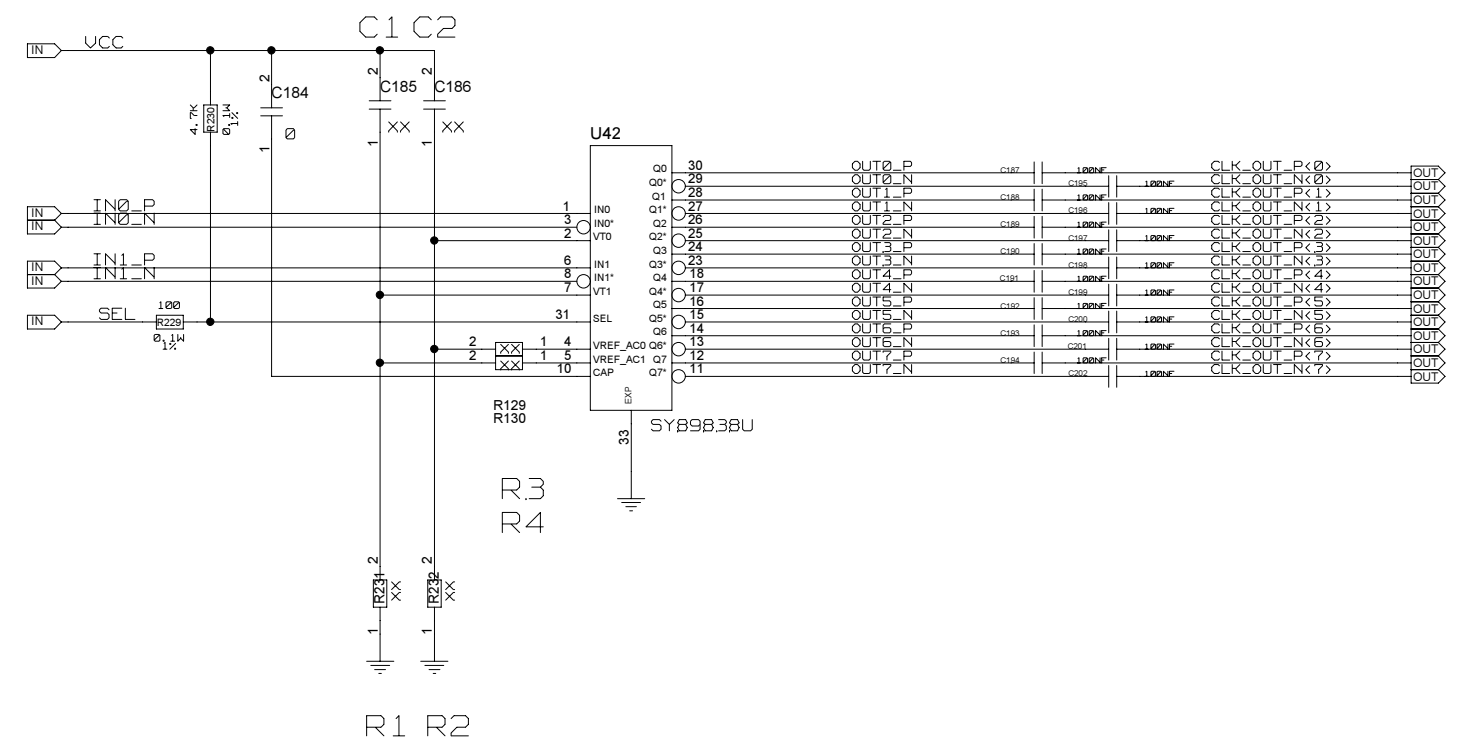

REVISIONS				
ZONE	LTR	DESCRIPTION	DATE	APPR.

CLOCK_LVDSAC_FANOUT8

CHECKED	U.SCHAEFER	DATE	SIGN	DRAWING TITLE FFEX B. BAUSS Fri Aug 18 09:49:18 2023
CHECKED				
CHECKED				
DRAWN	BAUSS			
BLOCK TITLE clock_lvds_fanout8_ac				SIZE C
UNIVERSITY OF MAINZ				REV.
SCALE				DRAWING NO.
				PAGE 71 OF 102