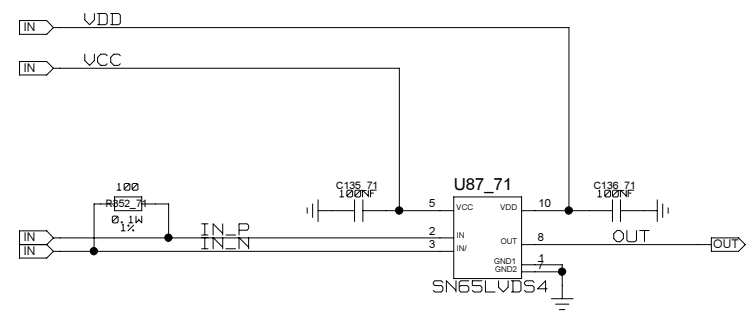

REVISIONS				
ZONE	LTR	DESCRIPTION	DATE	APPR.

CLOCK_LVDS_LVCMOS

CHECKED	NAME	DATE	SIGN	DRAWING TITLE		
CHECKED	U.SCHAEFER					
CHECKED						
CHECKED						
DRAWN	BAUSS			FFEX		
BLOCK TITLE						
clock_lvds_lvcmos				B. BAUSS Fri Aug 18 09:49:17 2023		
UNIVERSITY OF MAINZ				SIZE	REV.	DRAWING NO.
				SCALE		
				PAGE	98 OF 102	