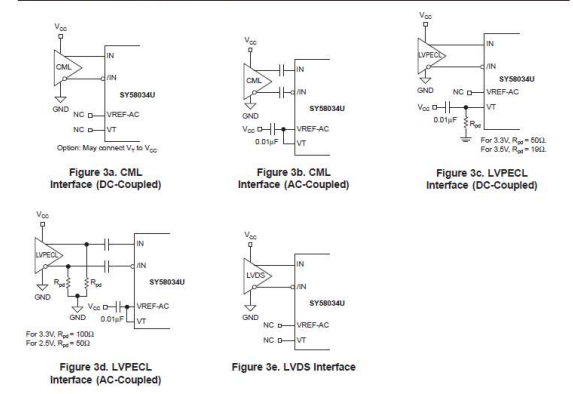

INPUT INTERFACE APPLICATIONS

CHECKED	NAME	DATE	SIGN	DRAWING TITLE
CHECKED	U.SCHAEFER			
CHECKED				
DRAWN	BAUSS			
BLOCK TITLE				FFEX B. BAUSS Fri Aug 18 09:49:16 2023
clock_cml_fanout6_ac				
UNIVERSITY OF MAINZ		SIZE	REV.	DRAWING NO.
		C		
SCALE				PAGE
				67 OF 102