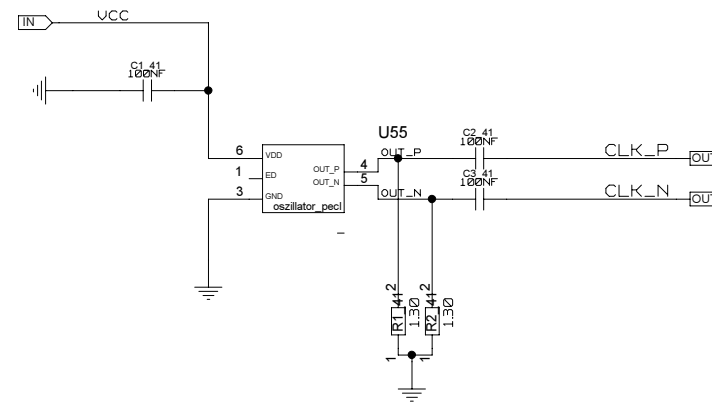

REVISIONS

ZONE	LTR	DESCRIPTION	DATE	APPR.

CLOCK_LVPECL_SI591_AC

CHECKED	NAME	DATE	SIGN	DRAWING TITLE FFEX
CHECKED	U.SCHAEFER			
CHECKED				
DRAWN	BAUSS			
BLOCK TITLE clock_lvpecl_si591_ac				B. BAUSS Fri Aug 18 09:49:17 2023
UNIVERSITY OF MAINZ		SIZE C	REV.	DRAWING NO.
SCALE				PAGE 69 OF 102