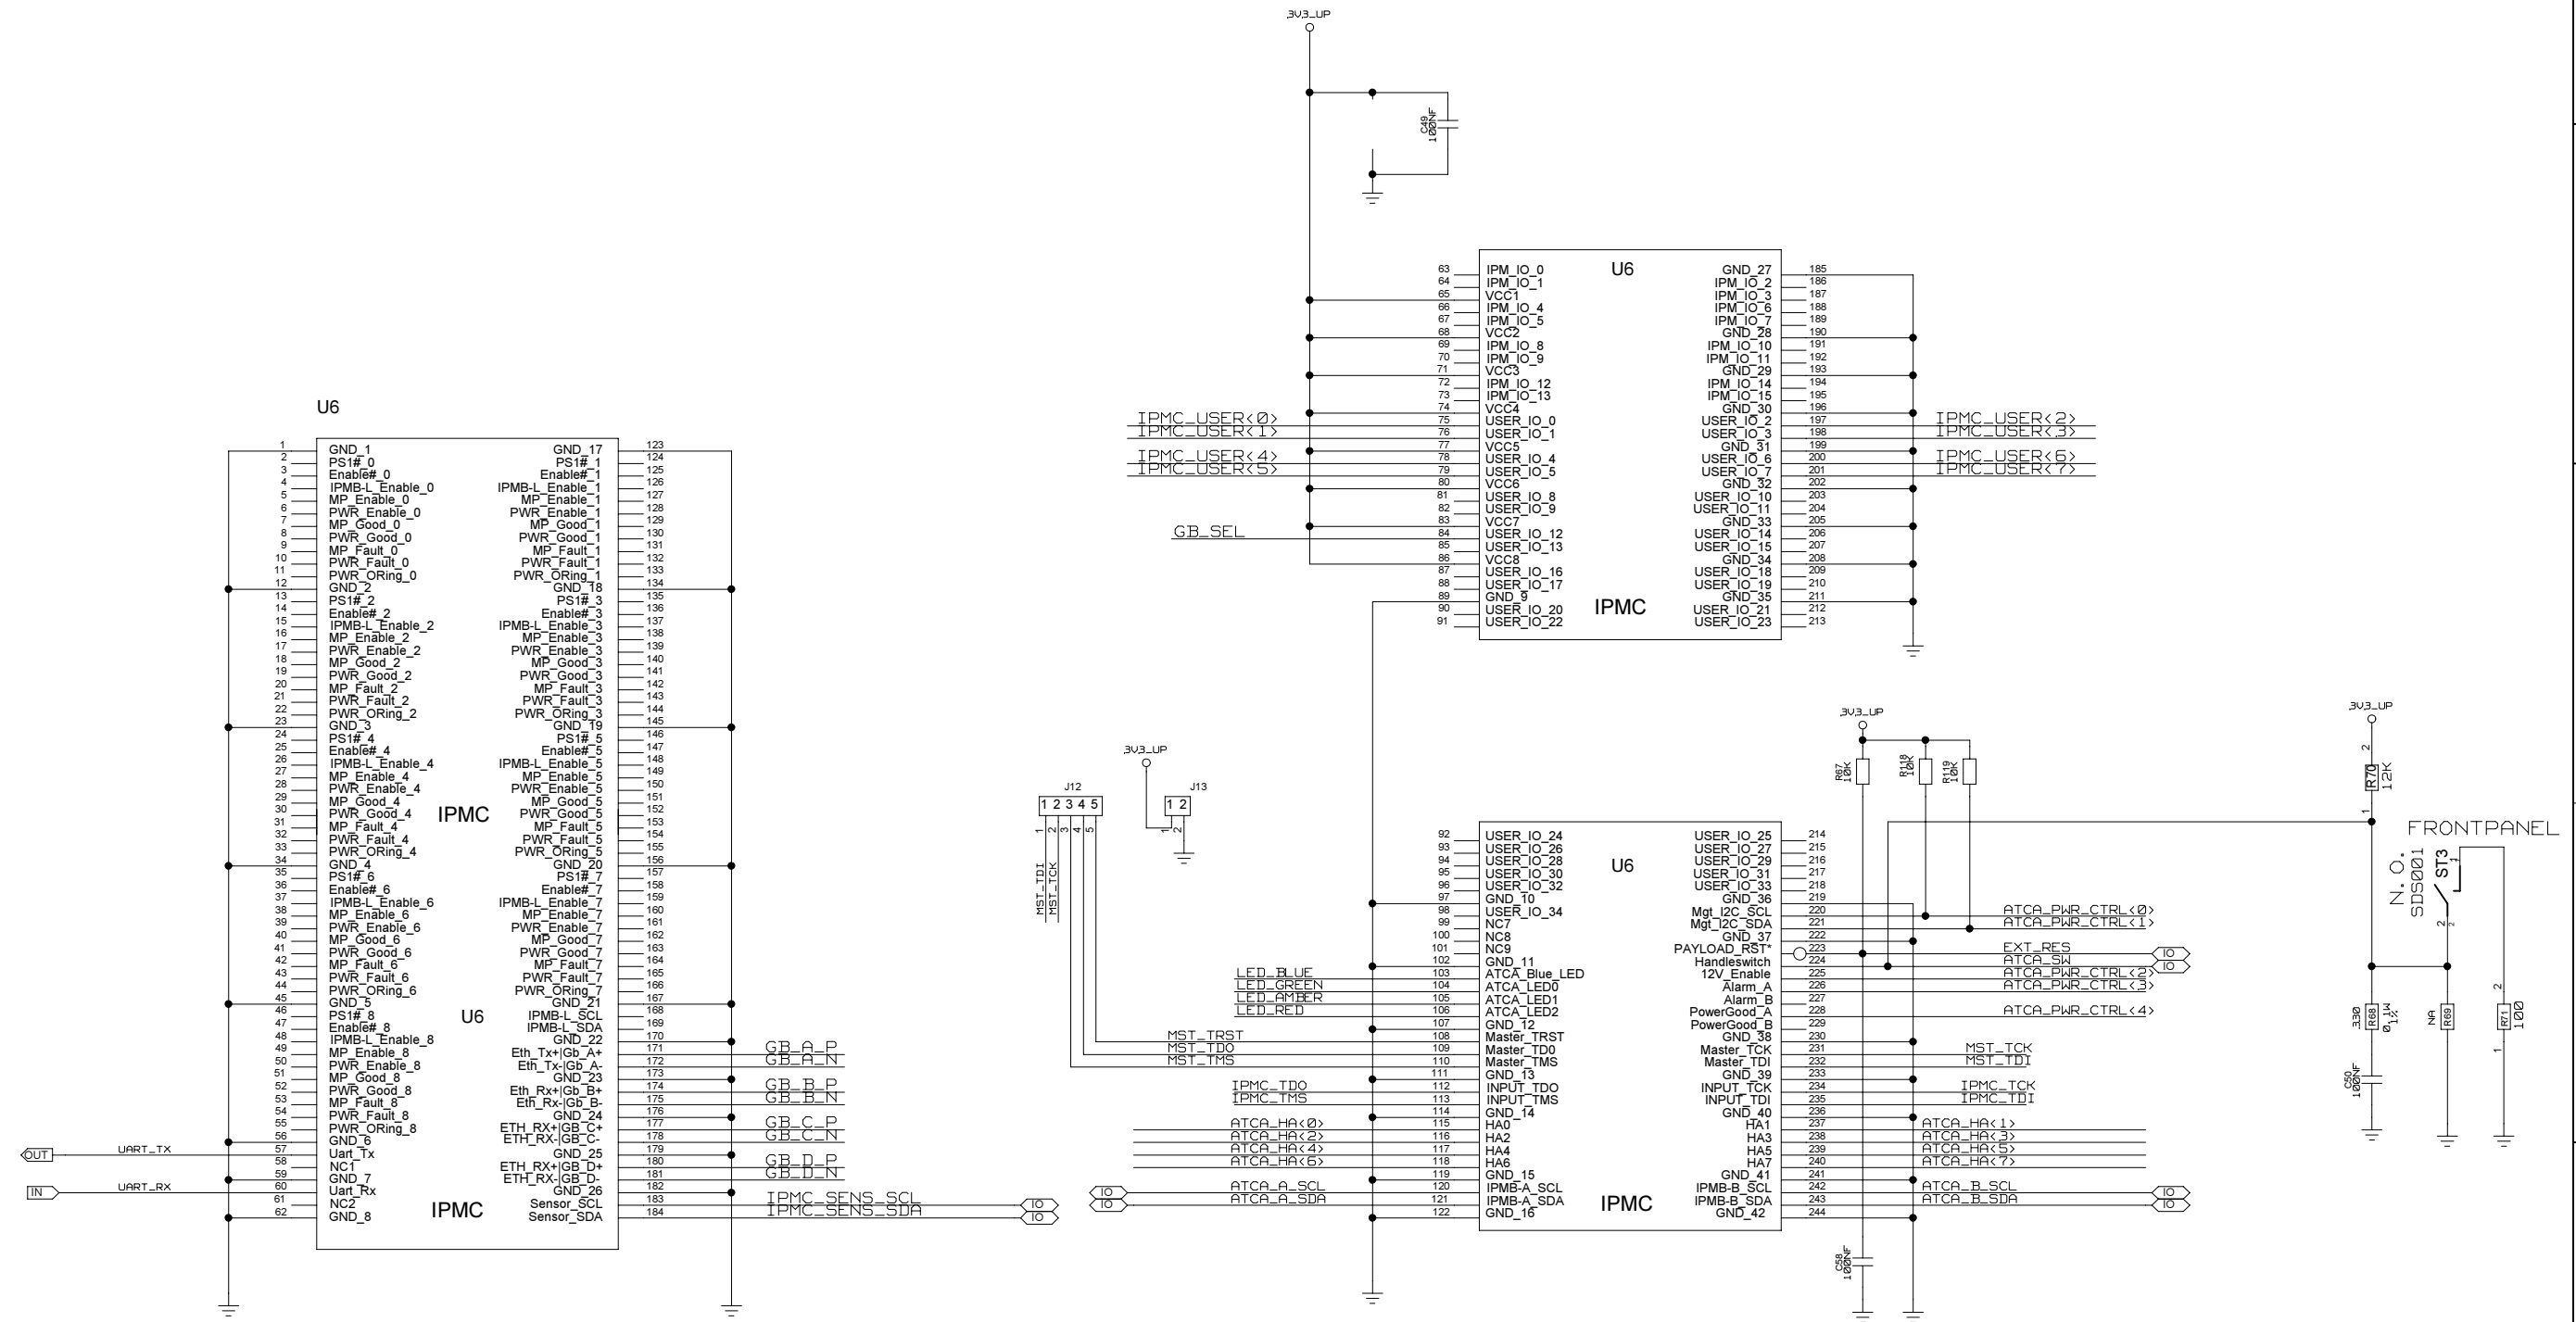

IPMC CONNECTOR MOLEX_87782-3003

REVISIONS			
ZONE	LTR	DESCRIPTION	DATE

- ATCA_HA<7..0>
- ATCA_PWR_CTRL<4..0>
- IPMC_USER<7..0>

NAME	DATE	SIGN	DRAWING TITLE
CHECKED	U.SCHAEFER		
CHECKED			
CHECKED			
DRAWN	BAUSS		
BLOCK TITLE			
UNIVERSITY OF MAINZ			
1 pmc			
SIZE	REV.	DRAWING NO.	
C			
SCALE		PAGE	
		BB OF 102	