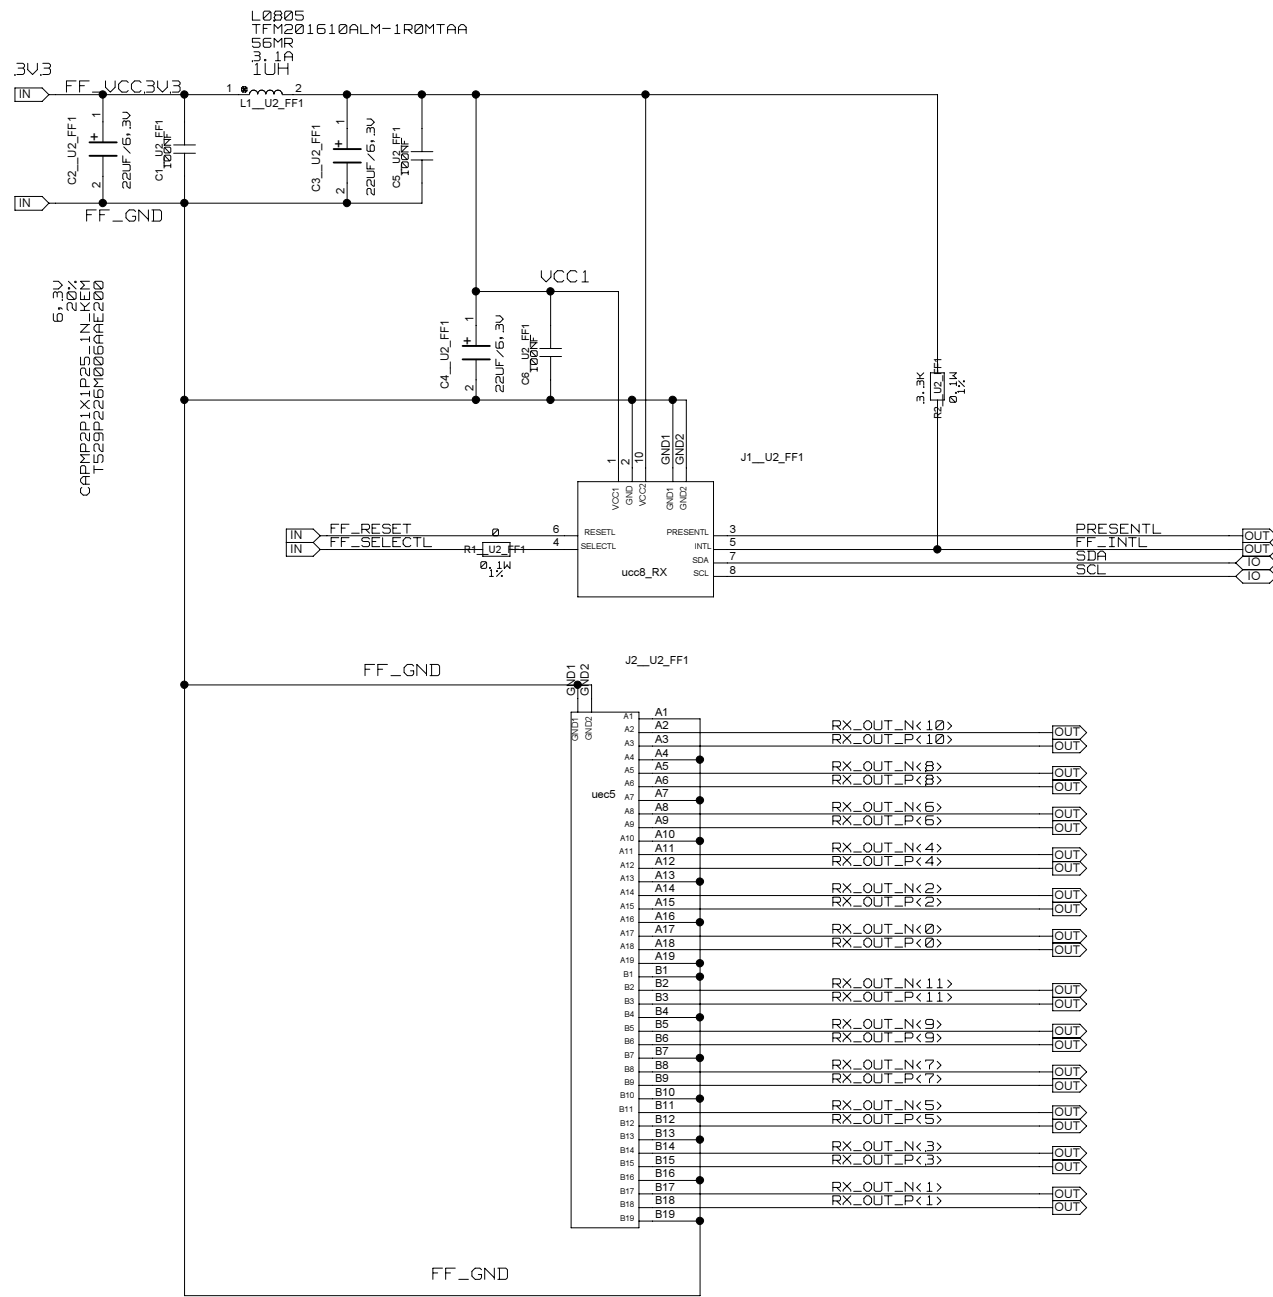

REVISIONS			
ZONE	LTR	DESCRIPTION	DATE

	NAME	DATE	SIGN	DRAWING TITLE
CHECKED	U.SCHAEFER			
CHECKED				
CHECKED				
DRAWN	BAUSS			FFEX
BLOCK TITLE				
firefly_rx				B. BAUSS Thu Jun 15 14:51:14 2023
UNIVERSITY OF MAINZ		SIZE	REV.	DRAWING NO.
		C		
SCALE				PAGE
				49 OF 102