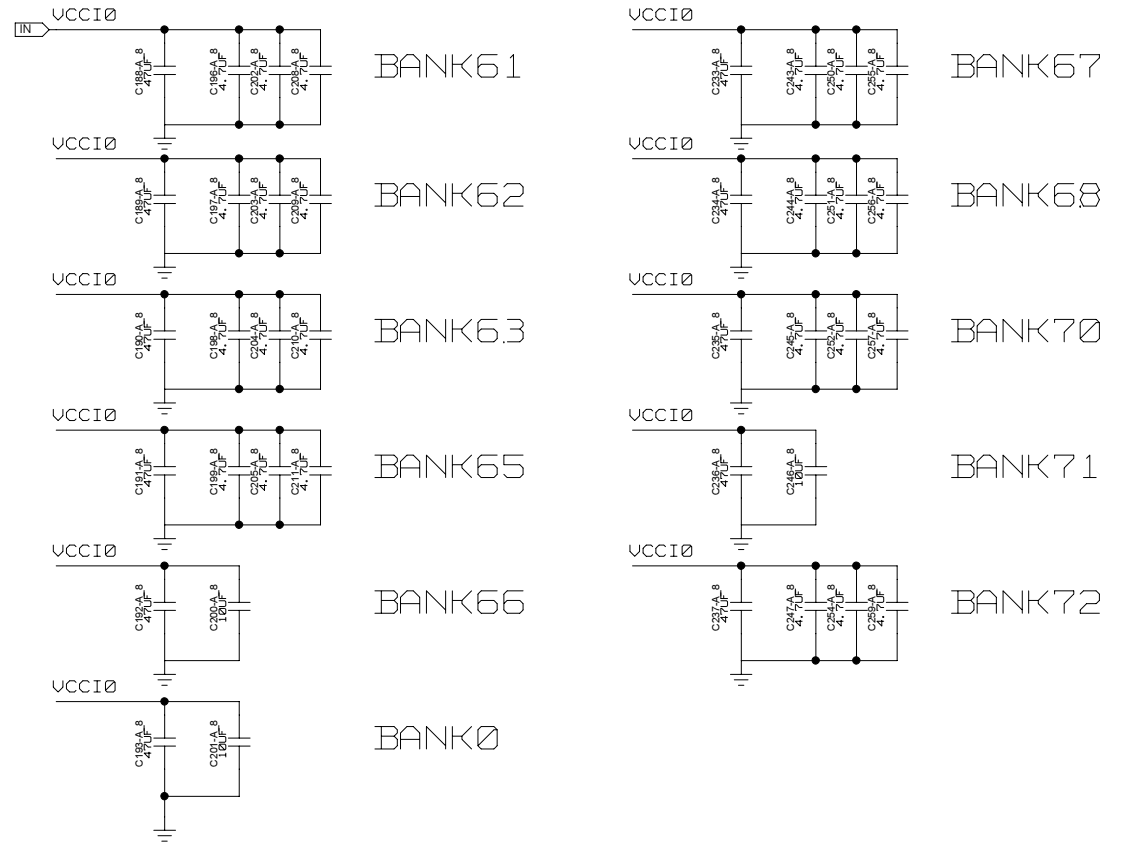

VCCINT VCCAUX VCCIO DECOUPLING

REVISIONS				
ZONE	LTR	DESCRIPTION	DATE	APPR.

MGT DECOUPLING