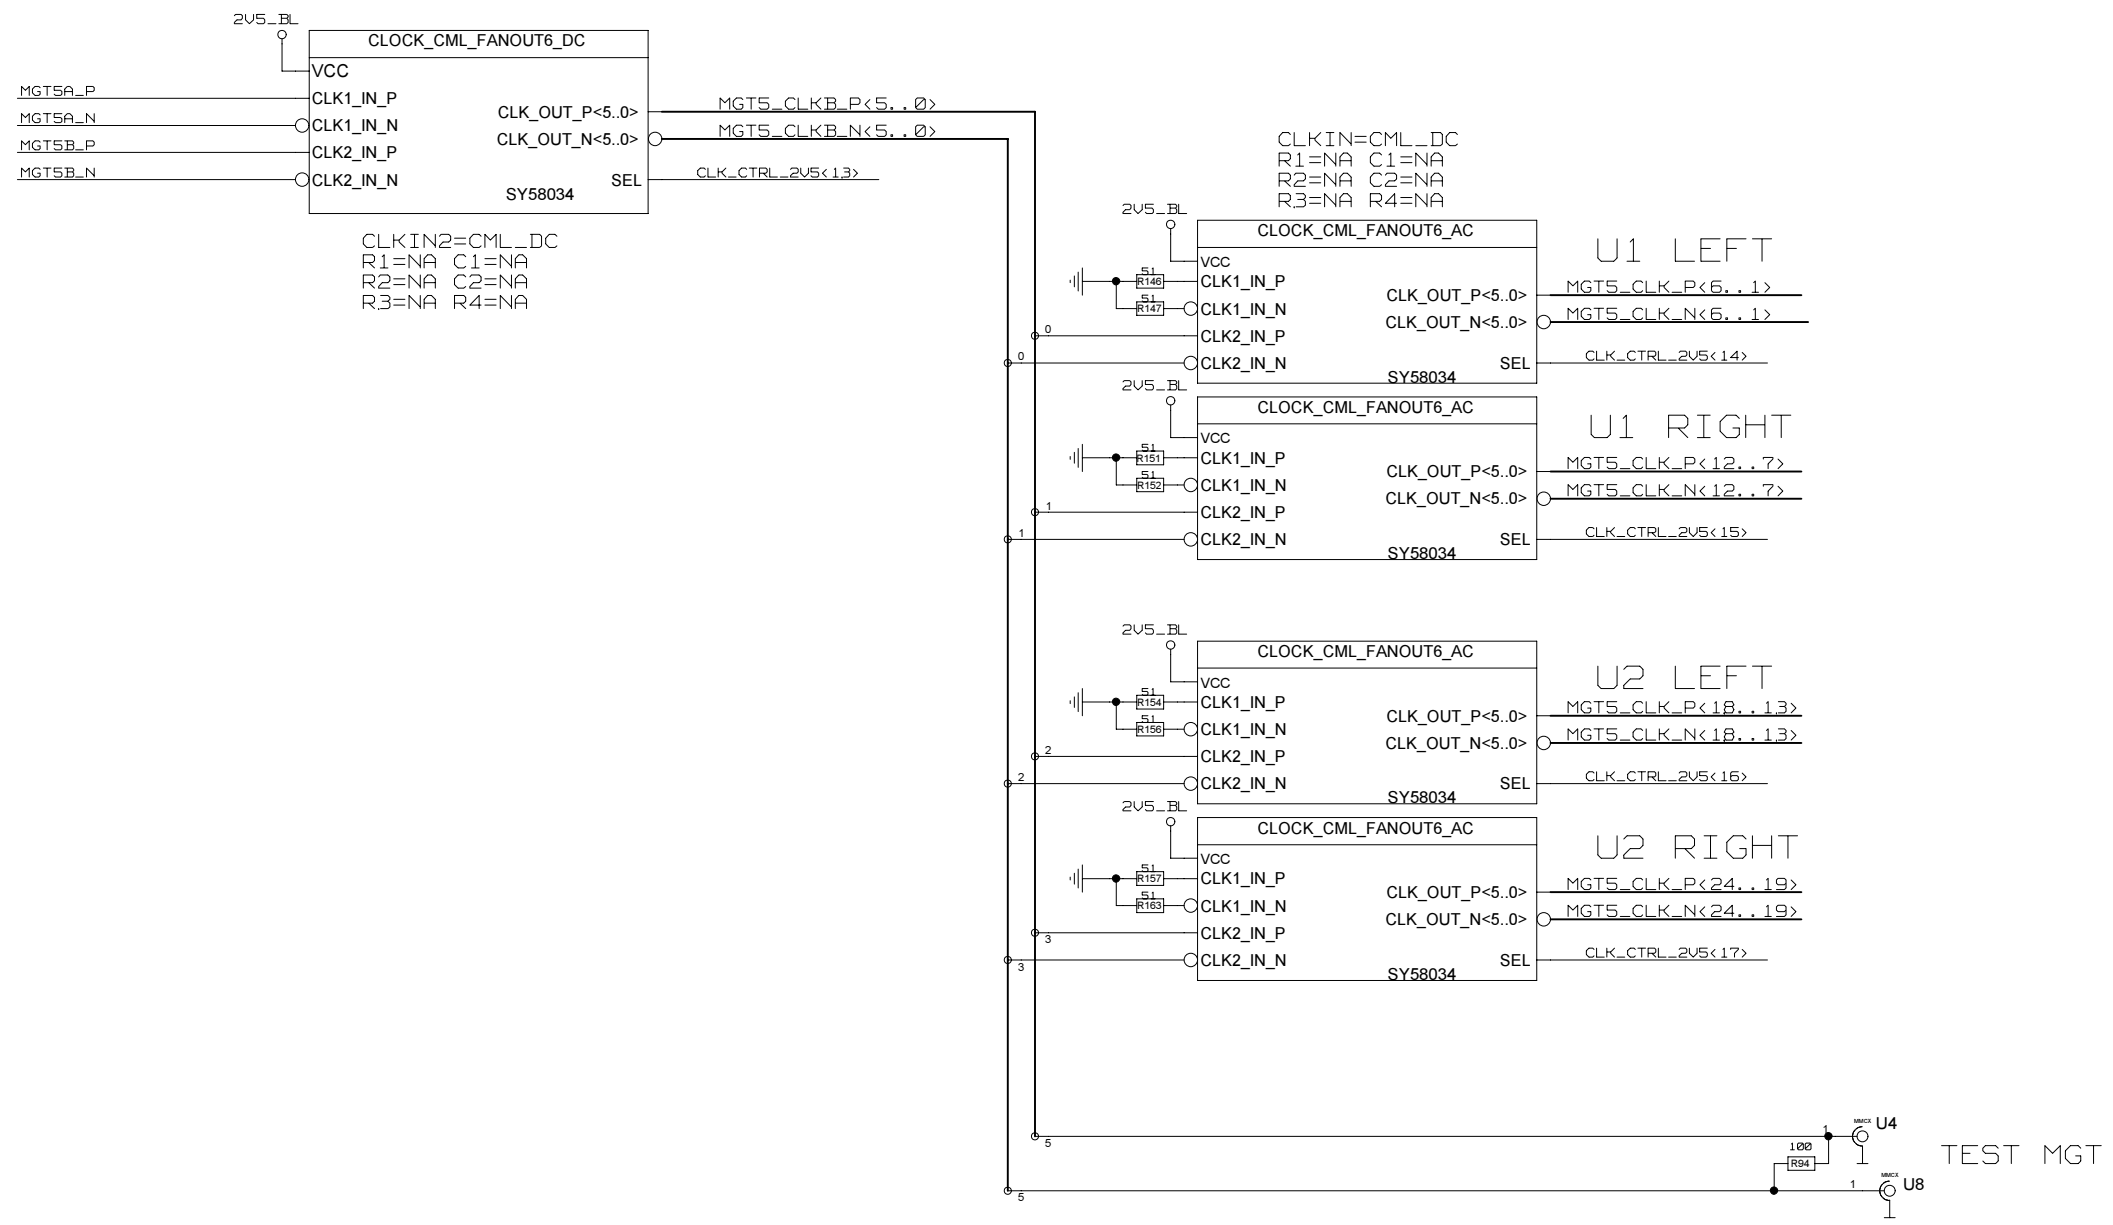

REVISIONS			
ZONE	LTR	DESCRIPTION	DATE

MGT5 CLOCK

CHECKED	NAME	DATE	SIGN	DRAWING TITLE	
CHECKED	U.SCHAEFER			FFEX B. BAUSS Fri Aug 18 09:49:29 2023	
CHECKED					
CHECKED					
DRAWN	BAUSS				
BLOCK TITLE				DRAWING NO.	
clock				SIZE	REV.
UNIVERSITY OF MAINZ				SCALE	PAGE
					64 OF 102