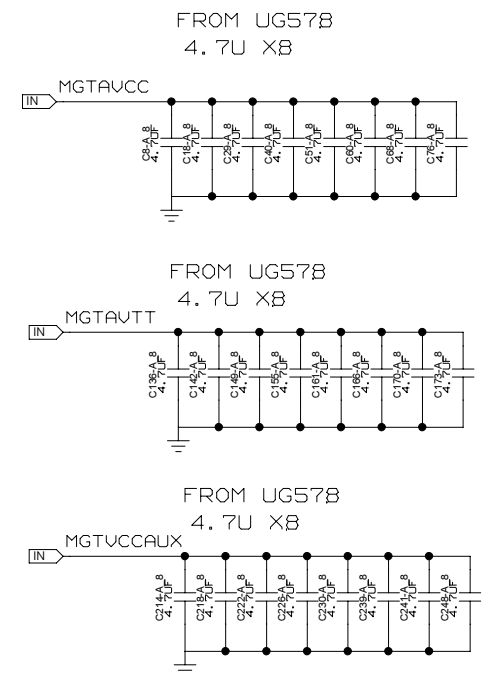

NAME	DATE	SIGN	DRAWING TITLE	
CHECKED	U.SCHAEFER			FFEX	
CHECKED					
CHECKED					
DRAWN	BAUSS			B. BAUSS Fri Aug 18 09:49:18 2023	
BLOCK TITLE				SIZE	DRAWING NO.
fpga_decoupling				C	
UNIVERSITY OF MAINZ				SCALE	PAGE
					40 OF 102