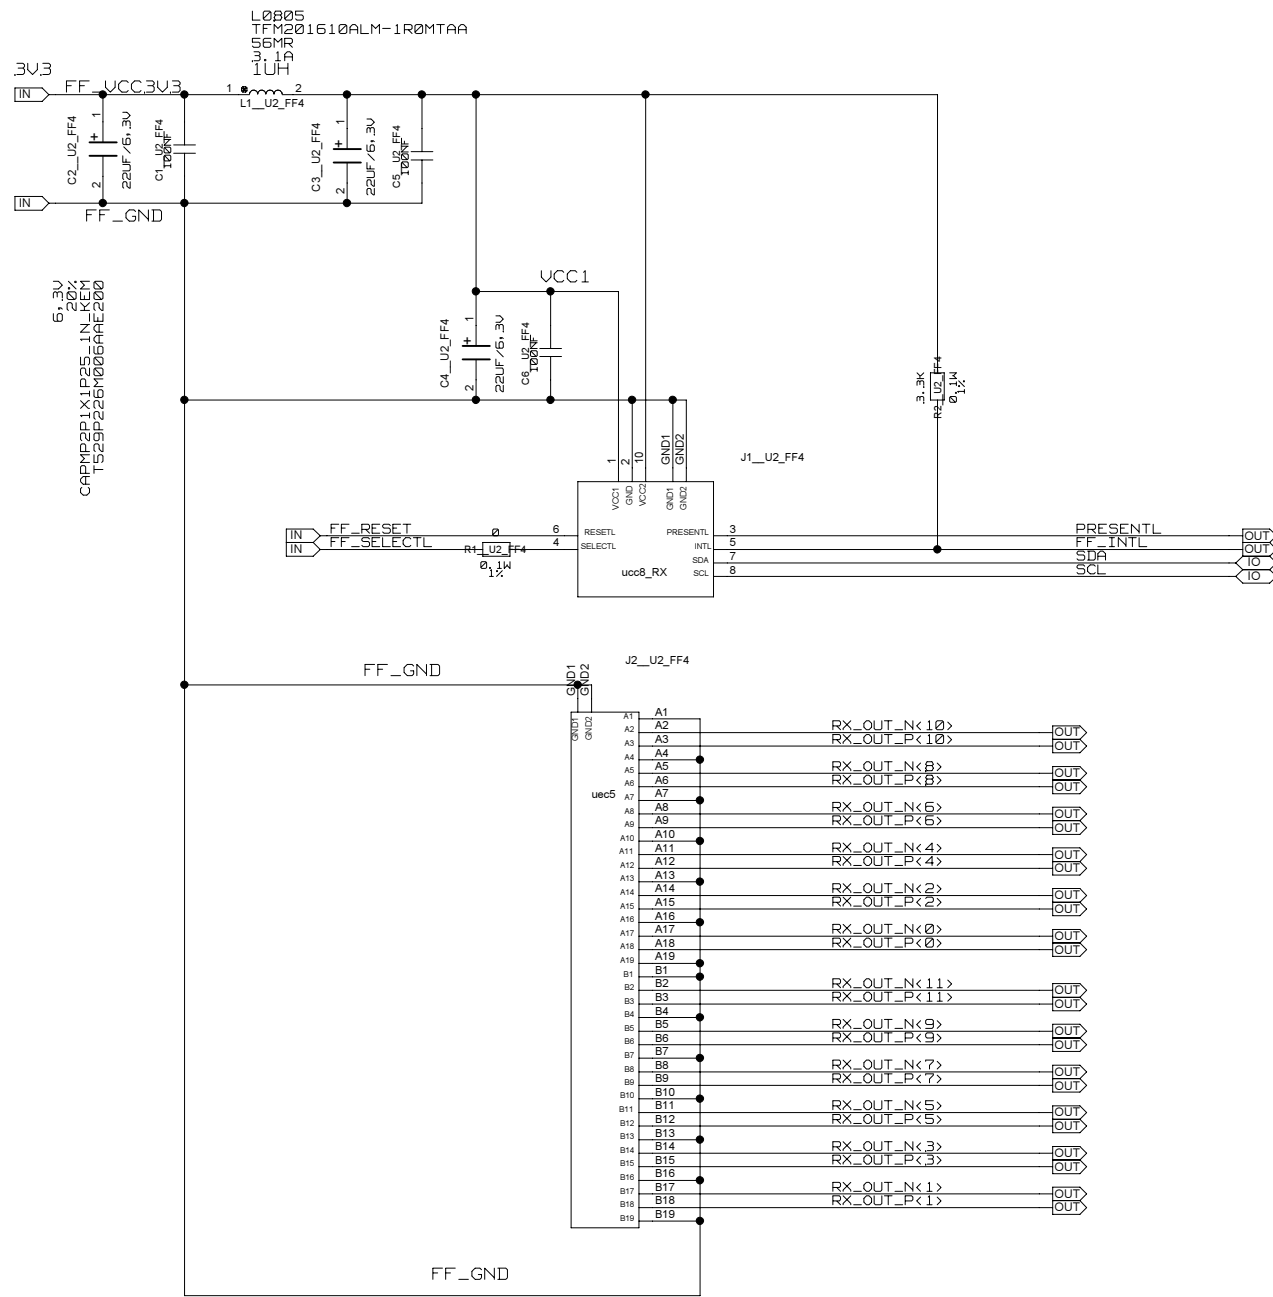

REVISIONS			
ZONE	LTR	DESCRIPTION	DATE

	NAME	DATE	SIGN	DRAWING TITLE	
CHECKED	U.SCHAEFER			FFEX	
CHECKED					
CHECKED					
DRAWN	BAUSS			B. BAUSS Thu Jun 15 14:51:14 2023	
BLOCK TITLE				SIZE	DRAWING NO.
UNIVERSITY OF MAINZ				C	
				SCALE	PAGE
					52 OF 102