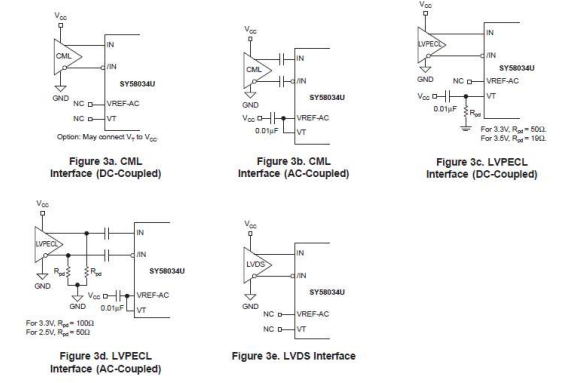

INPUT INTERFACE APPLICATIONS

CHECKED	NAME	DATE	SIGN	DRAWING TITLE
CHECKED	U.SCHAEFER			
CHECKED				
DRAWN	BAUSS			
BLOCK TITLE				FFEX B. BAUSS Fri Aug 18 09:49:16 2023
clock_cml_fanout6_ac				
UNIVERSITY OF MAINZ		SIZE	REV.	DRAWING NO.
		C		
		SCALE		PAGE
				B5 OF 102