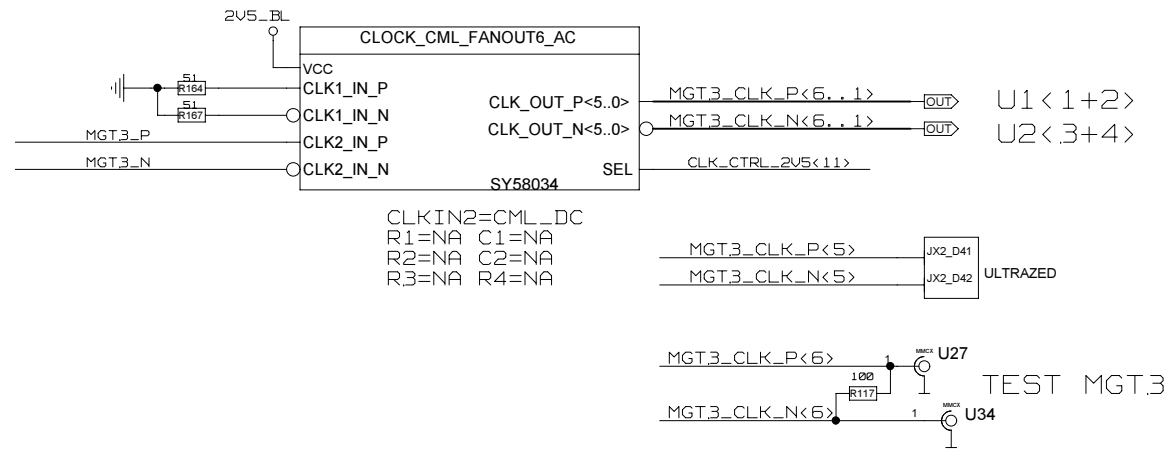

REVISIONS				
ZONE	LTR	DESCRIPTION	DATE	APPR.

MGT.3 LHC CLEANED CLOCK