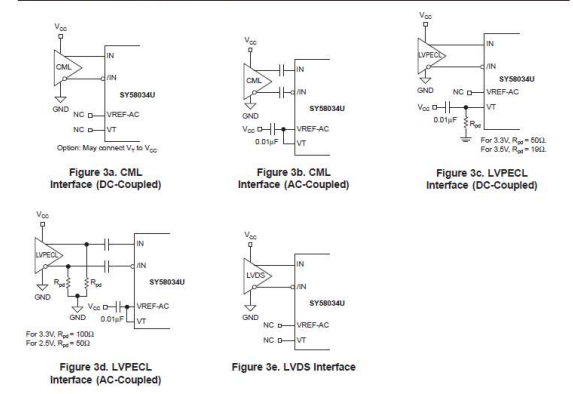

INPUT INTERFACE APPLICATIONS

CHECKED	NAME	DATE	SIGN	DRAWING TITLE
CHECKED	U.SCHAEFER			
CHECKED				
DRAWN	BAUSS			
BLOCK TITLE				FFEX B. BAUSS Fri Aug 18 09:49:16 2023
clock_cml_fanout6_ac				
UNIVERSITY OF MAINZ		SIZE	REV.	DRAWING NO.
		C		
		SCALE		PAGE
				75 OF 102