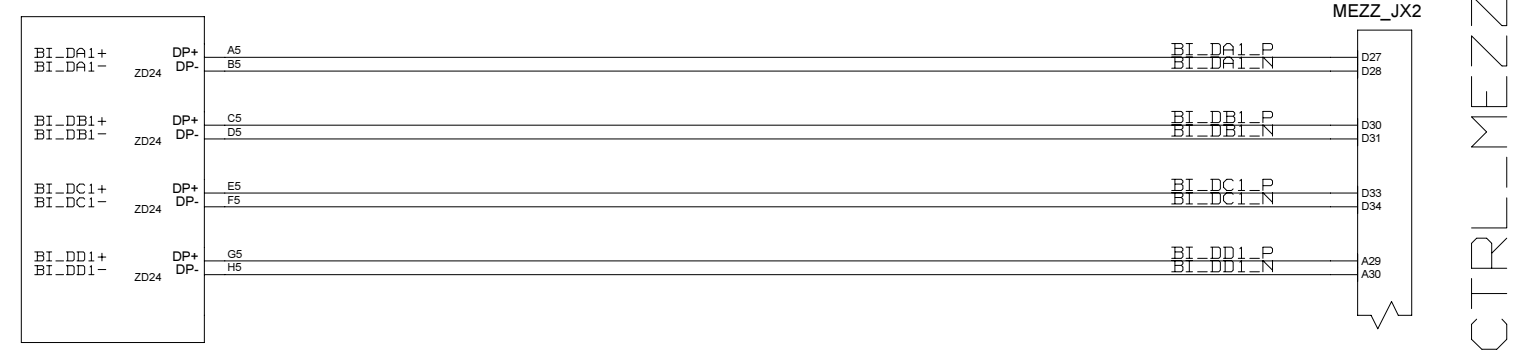

REVISIONS				
ZONE	LTR	DESCRIPTION	DATE	APPR.

BACKPLANE BASE CHANNEL 1

CHECKED	NAME	DATE	SIGN	DRAWING TITLE FFEX
CHECKED	U.SCHAEFER			
CHECKED				
CHECKED				
DRAWN	BAUSS			
BLOCK TITLE ipbus				
UNIVERSITY OF MAINZ				
SIZE C	REV.	DRAWING NO.		
SCALE			PAGE 93 OF 102	

B. BAUSS Fri Aug 18 09:49:26 2023