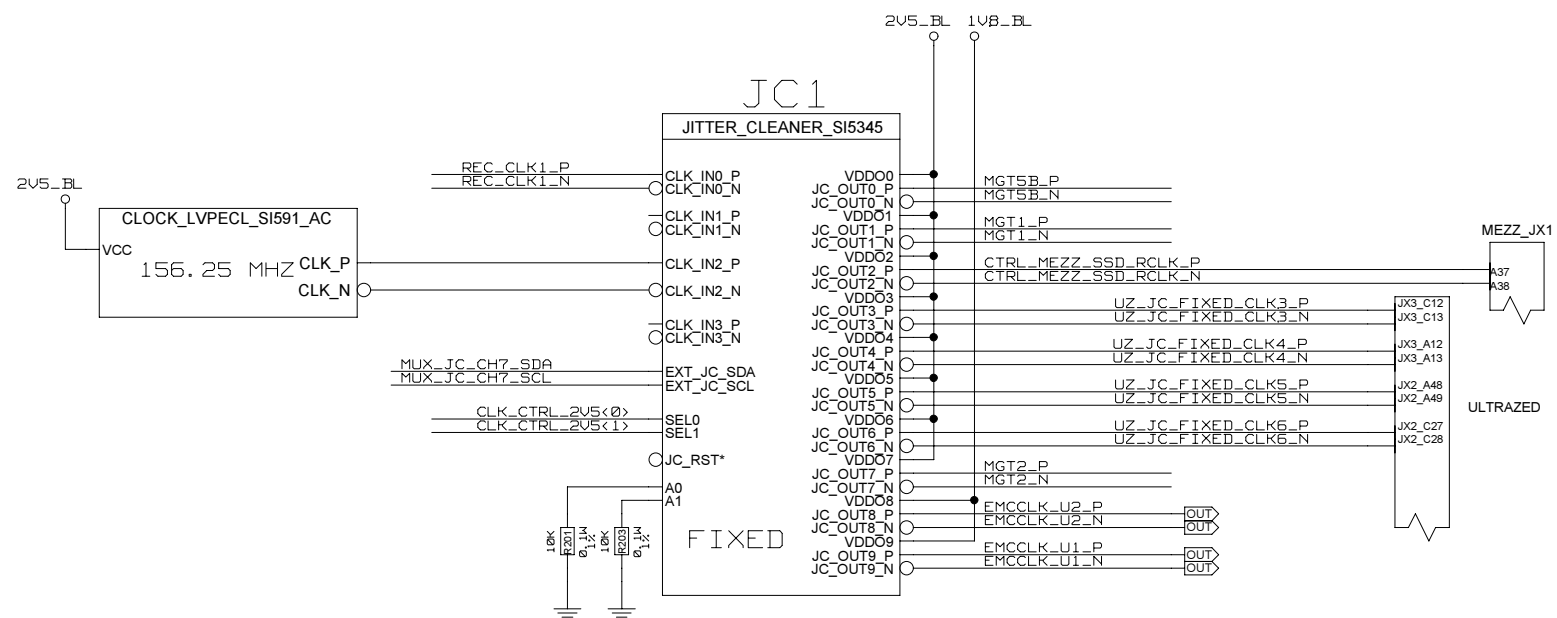

REVISIONS				
ZONE	LTR	DESCRIPTION	DATE	APPR.

JITTER CLEANER

CHECKED	NAME	DATE	SIGN	DRAWING TITLE
CHECKED	U.SCHAEFER			
CHECKED				
CHECKED				
DRAWN	BAUSS			FFEX
BLOCK TITLE				
UNIVERSITY OF MAINZ				B. BAUSS Fri Aug 18 09:49:28 2023
SCALE		REV.	DRAWING NO.	
PAGE		PAGE		
61 OF 102		61 OF 102