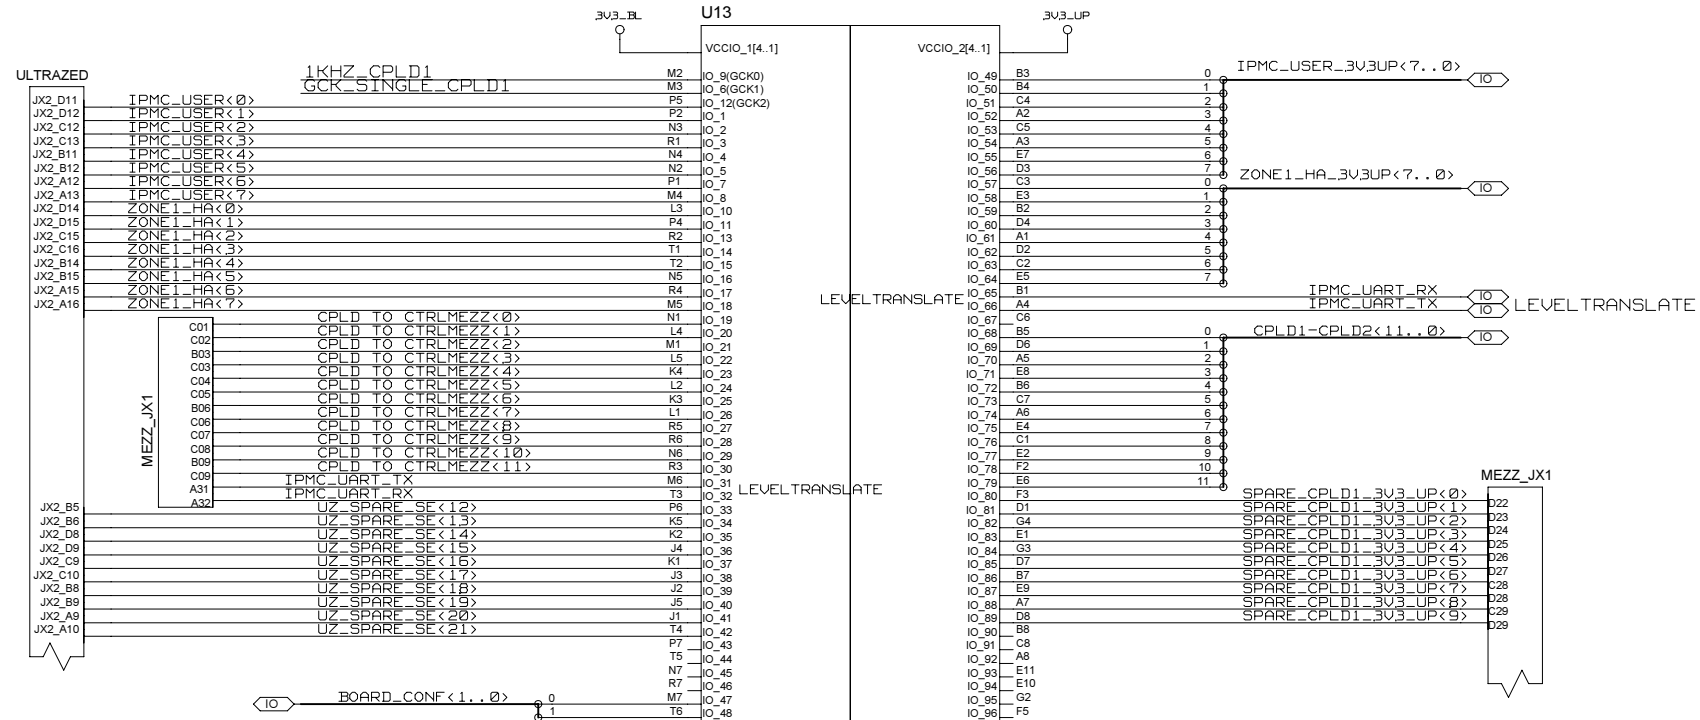

FPGA CONFIG CPLD1

REVISIONS			
ZONE	LTR	DESCRIPTION	DATE

CPLD CLOCK

xc2c384-10ftg256-1

NAME	DATE	SIGN	DRAWING TITLE
CHECKED	U.SCHAEFER		
CHECKED			
CHECKED			
DRAWN	BAUSS		
BLOCK TITLE			
config_processor_u1			
UNIVERSITY OF MAINZ			
SIZE	REV.	DRAWING NO.	
C			
SCALE		PAGE	
		95 OF 102	

FFEX

B. BAUSS Fri Aug 18 09:49:26 2023