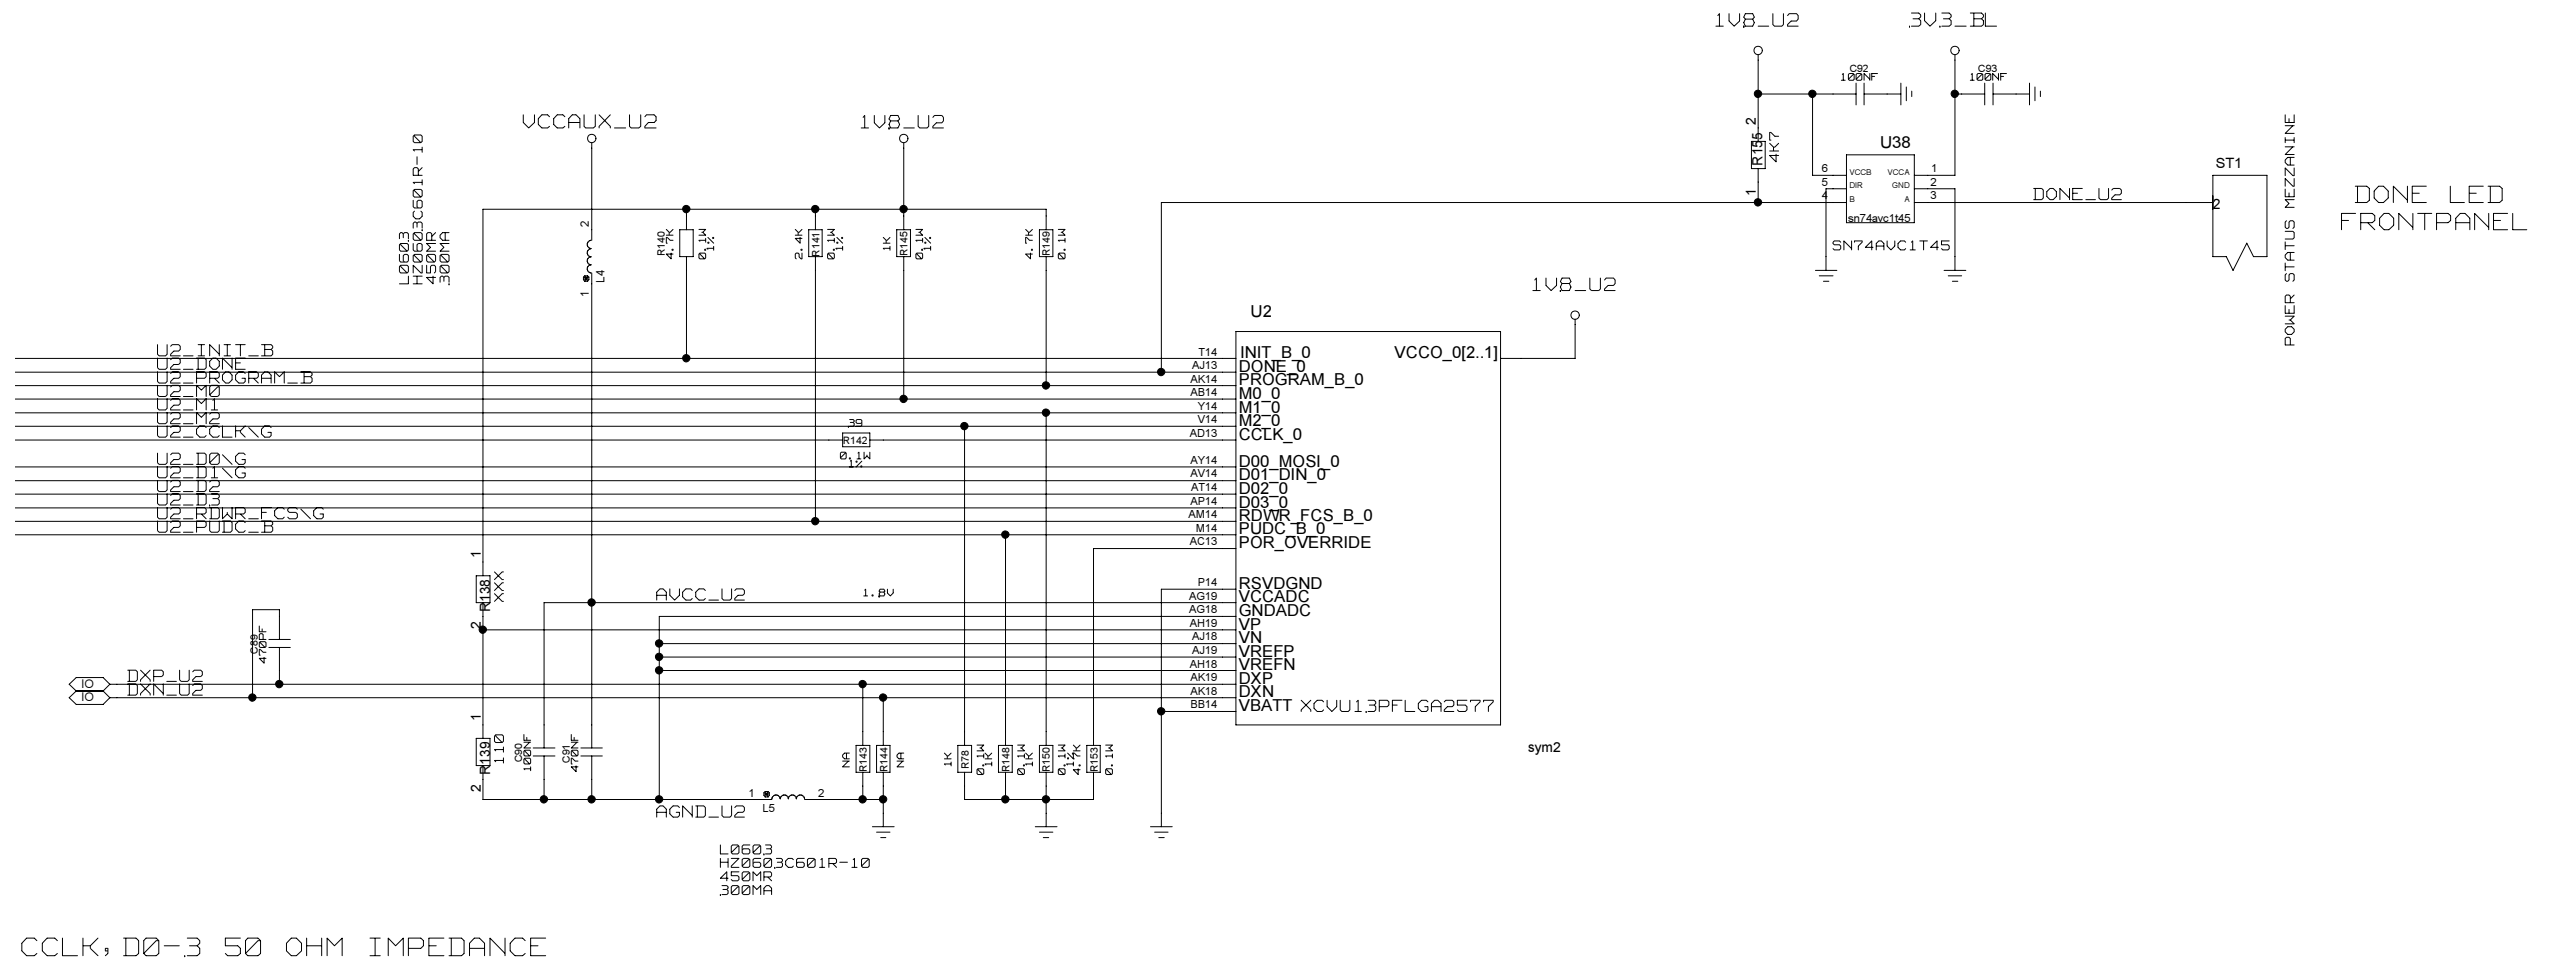

REVISIONS				
ZONE	LTR	DESCRIPTION	DATE	APPR.

CONFIG U2