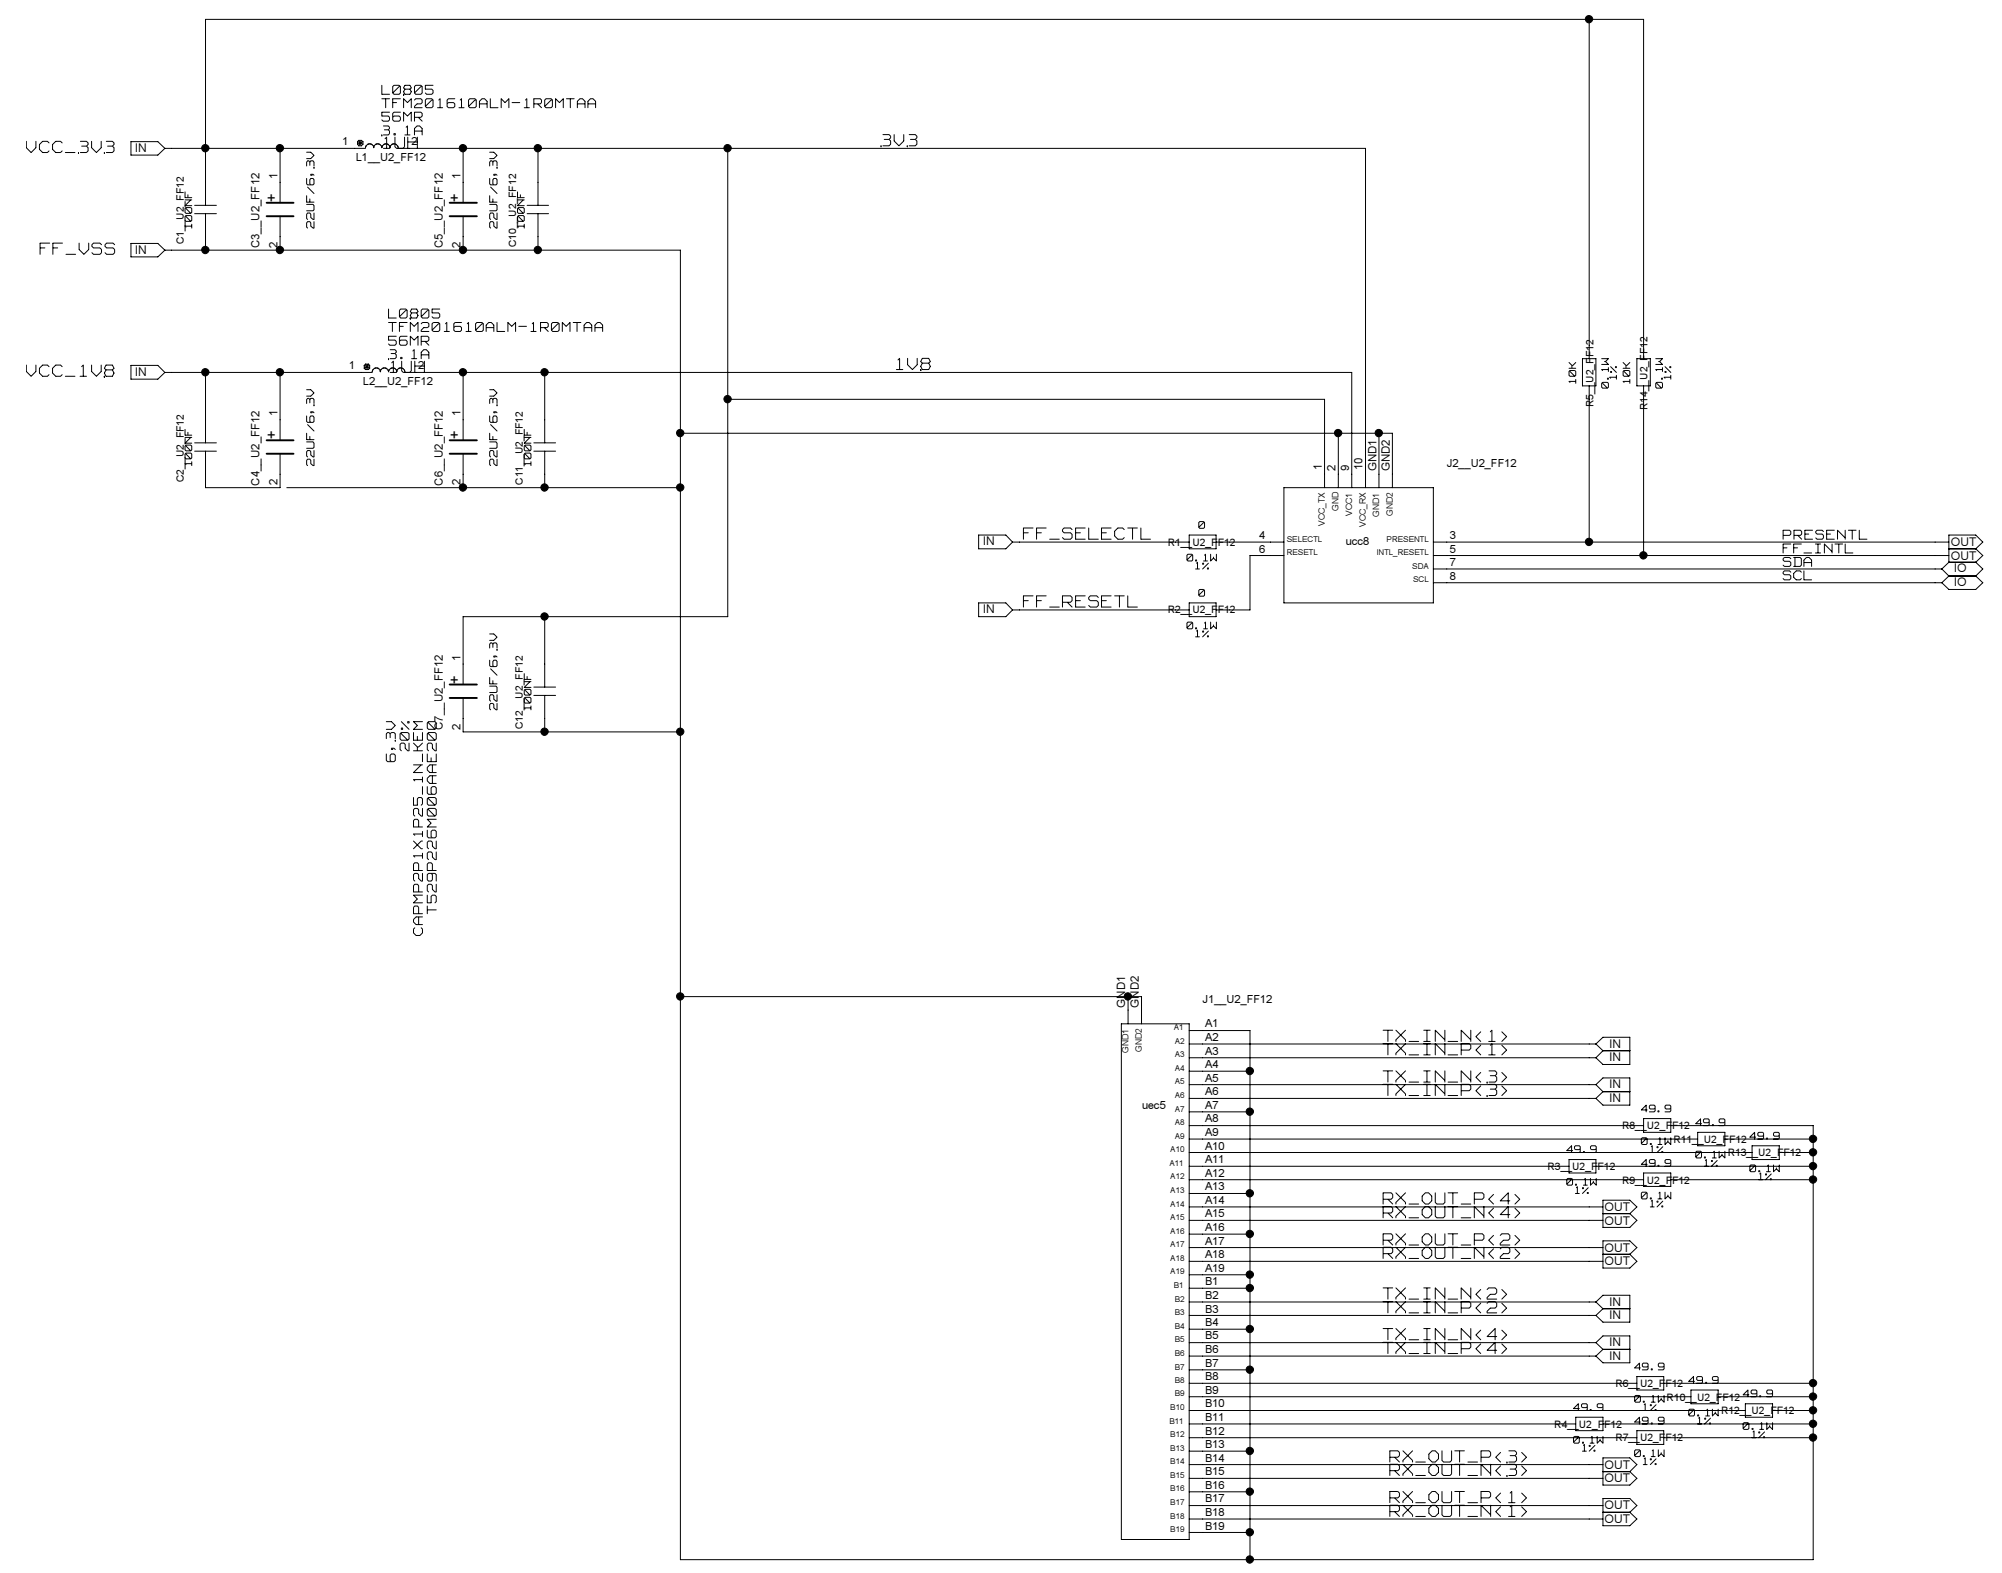

REVISIONS				
ZONE	LTR	DESCRIPTION	DATE	APPR.

CHECKED	U.SCHAEFER			DRAWING TITLE	
CHECKED					
CHECKED					
DRAWN	BAUSS				
BLOCK TITLE				DRAWING NO.	
firefly_rx_tx					
UNIVERSITY OF MAINZ				DATE	B. BAUSS Thu Jun 15 14:42:47 2023
SIZE	C	REV.		DRAWING NO.	
SCALE				PAGE	60 OF 102