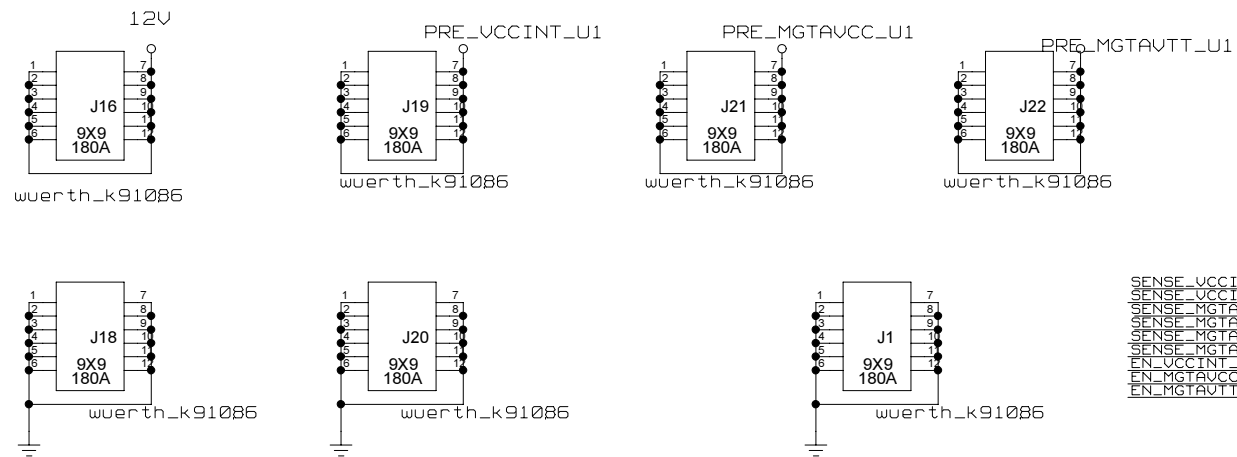

POWERSUPPLIES U1

REVISIONS				
ZONE	LTR	DESCRIPTION	DATE	APPR.

REF_DES_PATTERN=(\$PHYS_DES_PREFIX) [0-9]-A

TRACE LENGTH FROM RESISTOR PINS
TO PIN SAME LENGTH
UG576 SHEET 297

VOLTAGE MONITOR HEADERS

CHECKED	NAME	DATE	SIGN	DRAWING TITLE
CHECKED	U.SCHAEFER			
CHECKED				
CHECKED				
DRAWN	BAUSS			<h1>FFEX</h1>
BLOCK TITLE				
power_supply				B. BAUSS Fri Aug 18 09:49:31 2023
UNIVERSITY OF MAINZ		SIZE	REV.	DRAWING NO.
		C		
		SCALE		PAGE
				35 OF 102