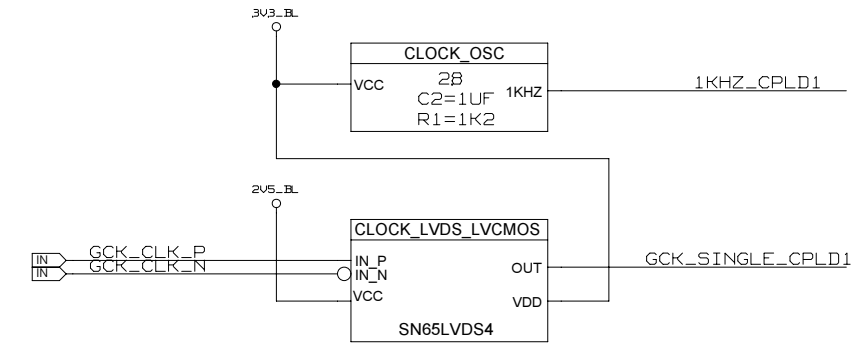

FPGA CONFIG CPLD1

REVISIONS			
ZONE	LTR	DESCRIPTION	DATE

CPLD CLOCK

xc2c384-10ftg256-1

NAME	DATE	SIGN	DRAWING TITLE
CHECKED	U.SCHAEFER		
CHECKED			
CHECKED			
DRAWN	BAUSS		
BLOCK TITLE			
config_processor_u1			
UNIVERSITY OF MAINZ			
SIZE	REV.	DRAWING NO.	
C			
SCALE		PAGE	
		95 OF 102	

FFEX

B. BAUSS Fri Aug 18 09:49:26 2023