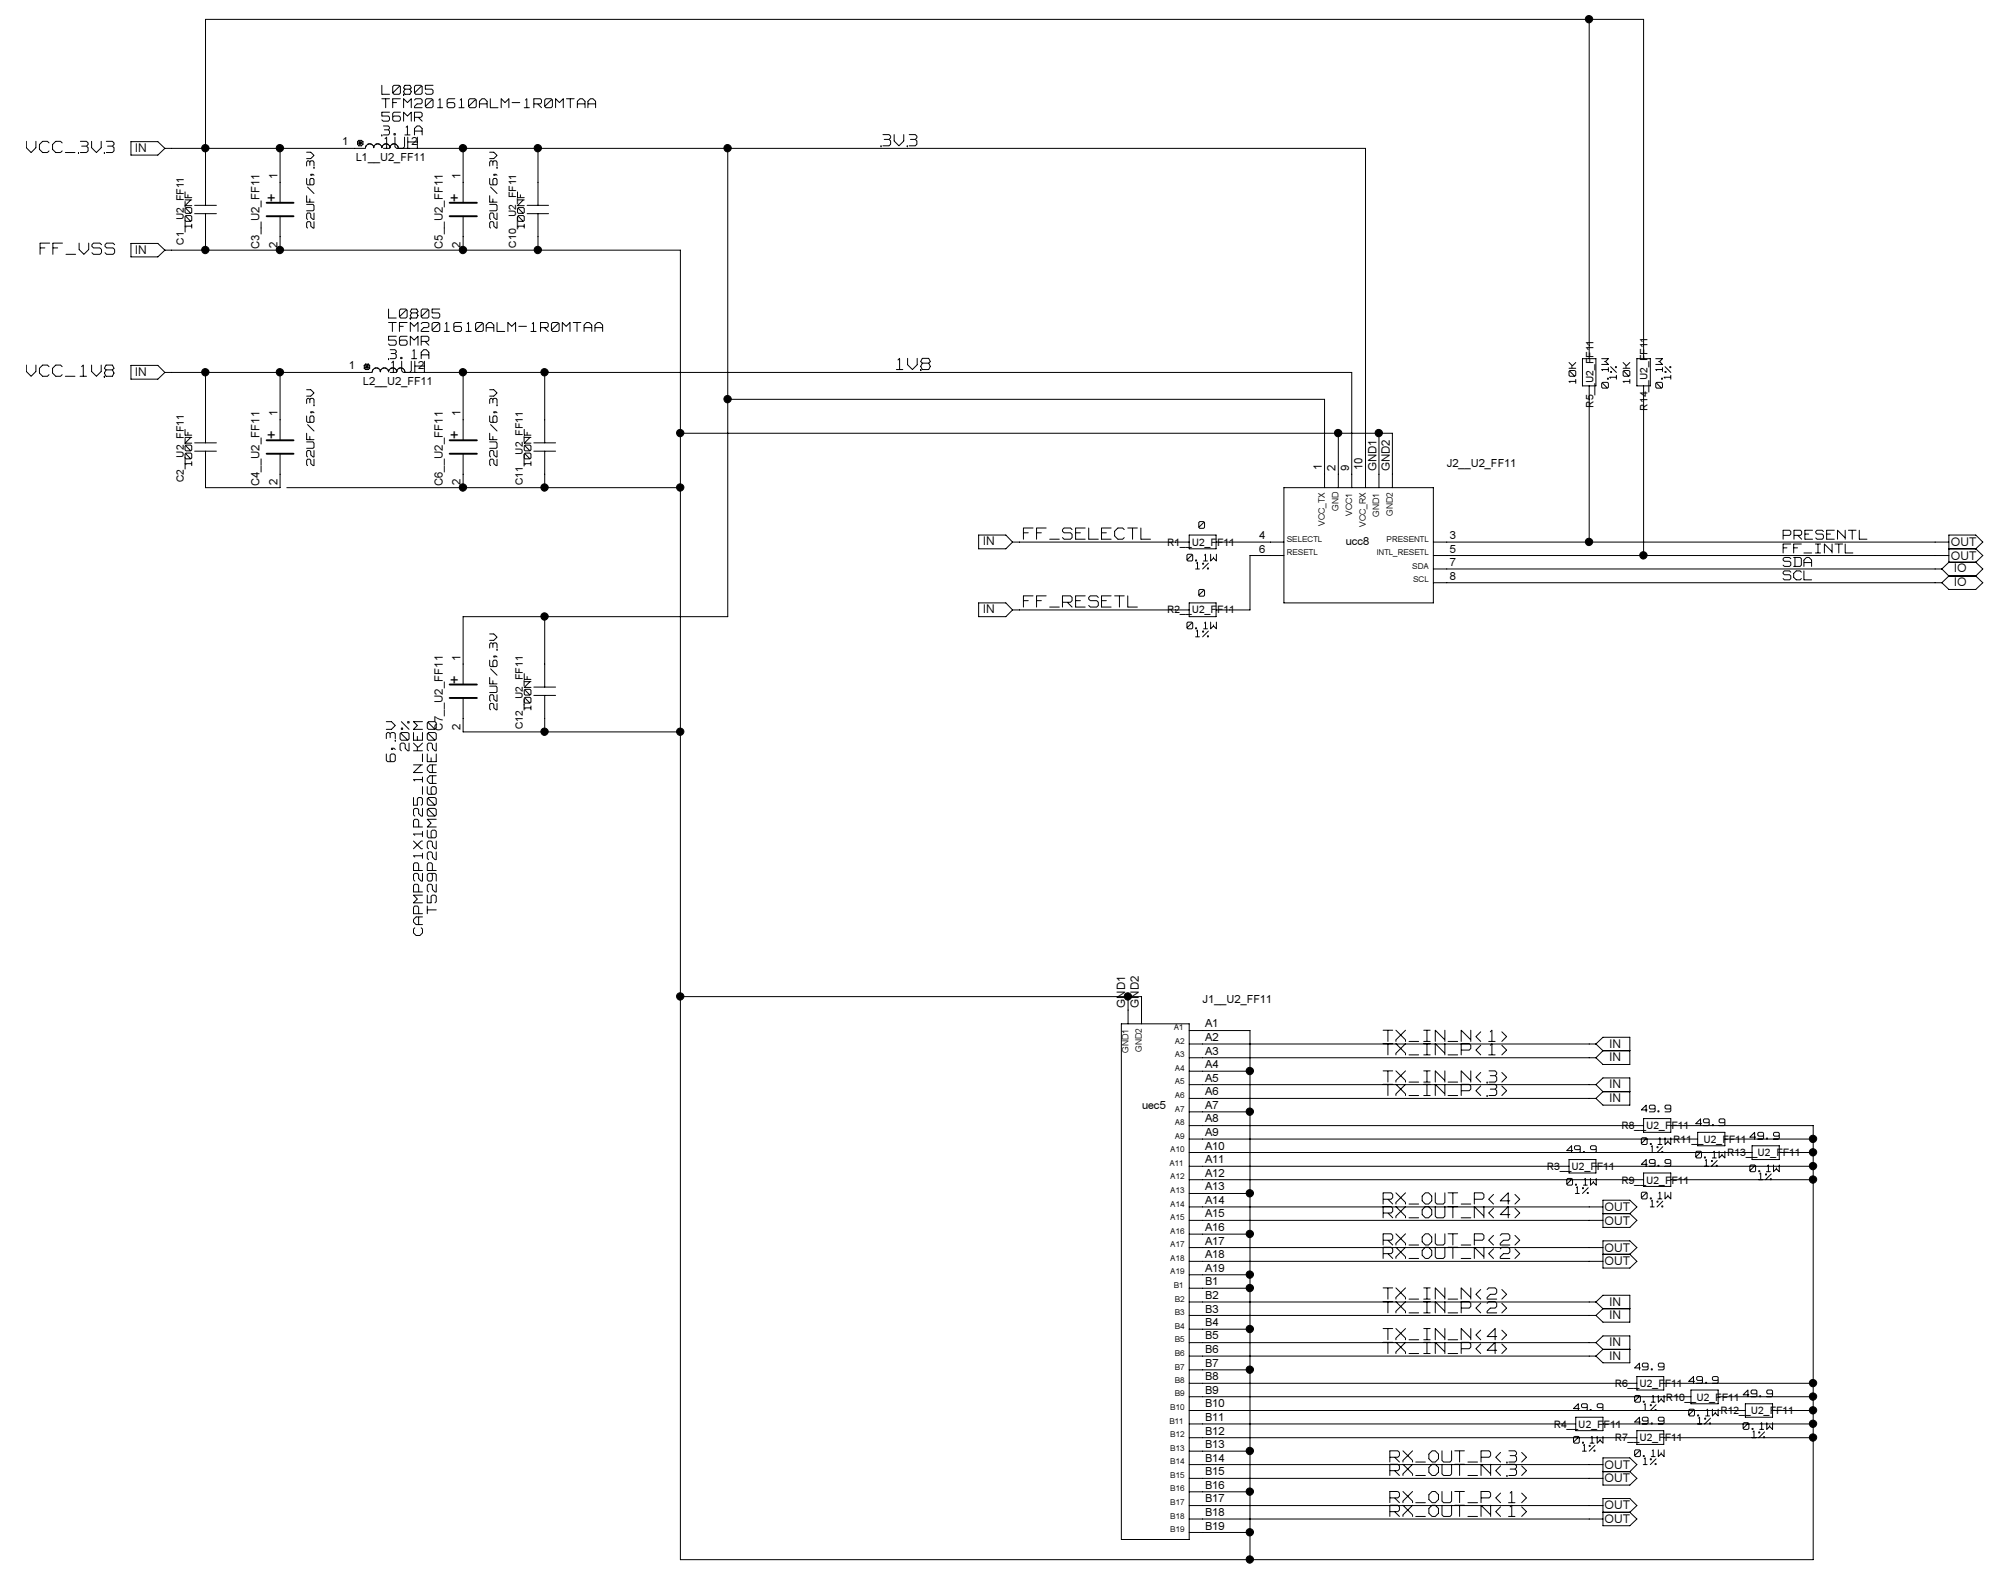

REVISIONS				
ZONE	LTR	DESCRIPTION	DATE	APPR.

CHECKED	U.SCHAEFER			DRAWING TITLE
CHECKED				
CHECKED				
DRAWN	BAUSS			
BLOCK TITLE				FFEX B. BAUSS Thu Jun 15 14:42:47 2023
firefly_rx_tx				
UNIVERSITY OF MAINZ		SIZE	REV.	DRAWING NO.
SCALE				PAGE
				56 OF 102