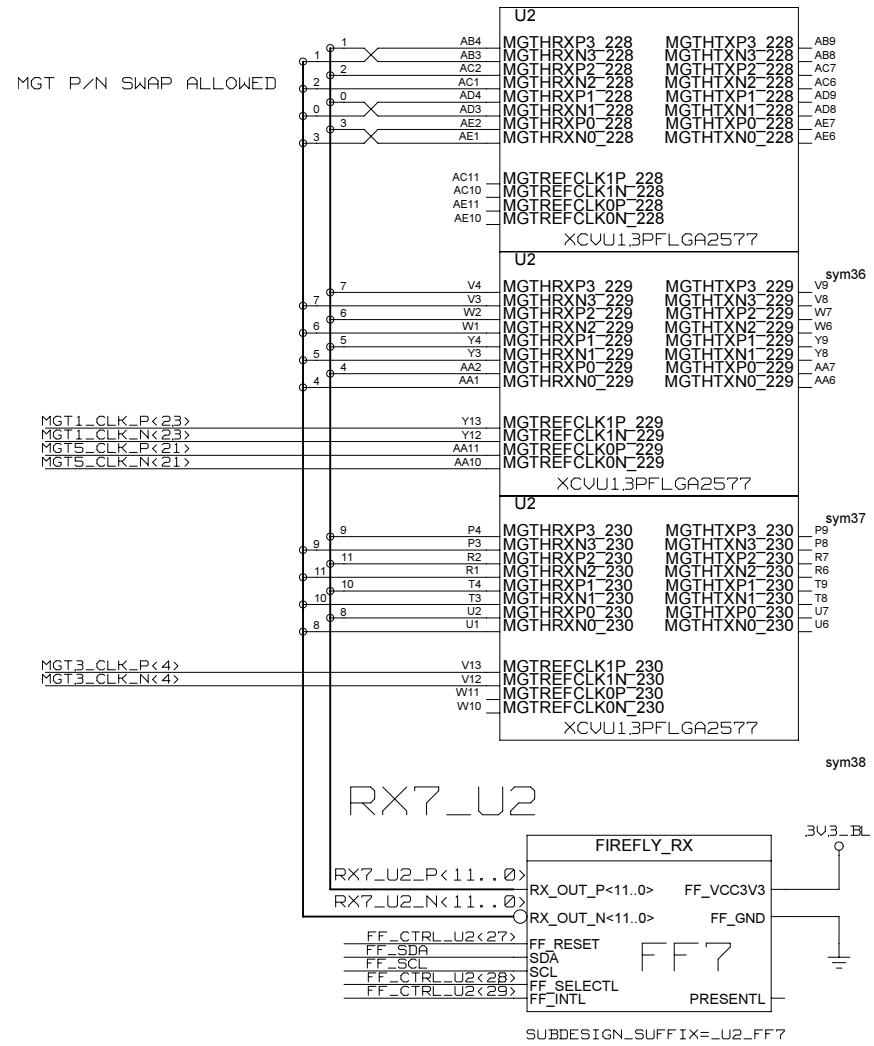

REVISIONS				
ZONE	LTR	DESCRIPTION	DATE	APPR.

HIGH SPEED OPTICAL LINKS

228, 229, 230

CHECKED	NAME	DATE	SIGN	DRAWING TITLE			
CHECKED	U.SCHAEFER			FFEX			
CHECKED							
CHECKED							
DRAWN	BAUSS			B. BAUSS Fri Aug 18 09:49:21 2023			
BLOCK TITLE						SIZE	DRAWING NO.
UNIVERSITY OF MAINZ				C	REV.		
				SCALE	PAGE		
				46	102