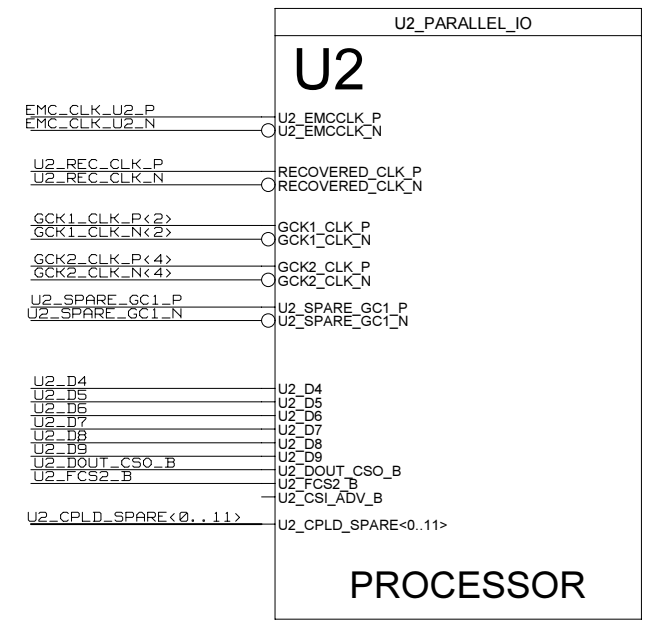

ZONE	LTR	DESCRIPTION	DATE	APPR.

PARALLEL I/O

CHECKED	U.SCHAEFER			DRAWING TITLE
CHECKED				
CHECKED				
DRAWN	BAUSS			
BLOCK TITLE				FFEX B. BAUSS Thu Jun 15 14:37:54 2023
ffex_proto_v1				
UNIVERSITY OF MAINZ				SIZE C REV. DRAWING NO.
SCALE				PAGE 2 OF 102