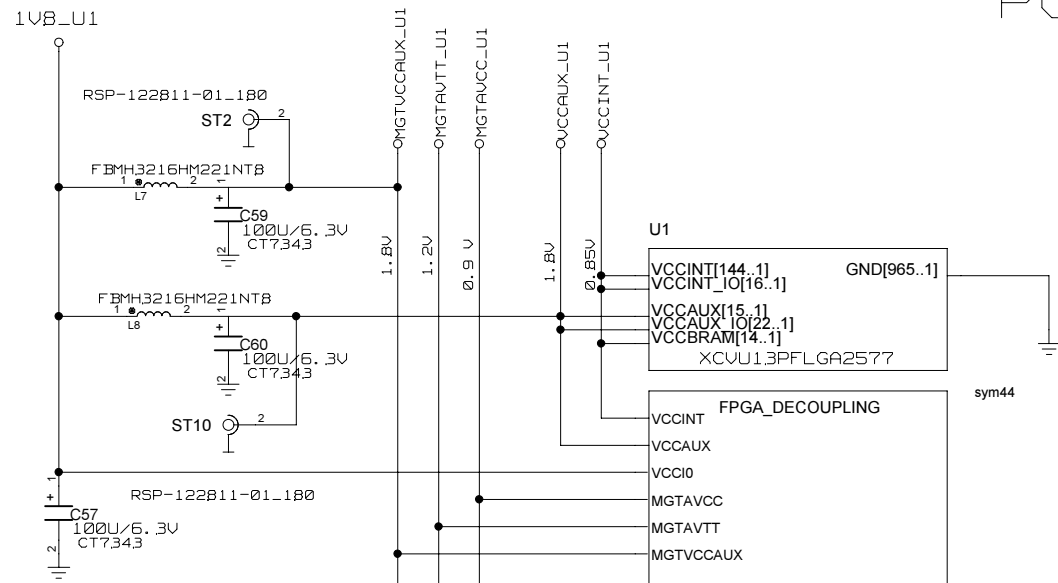

POWERSUPPLIES U1

REVISIONS				
ZONE	LTR	DESCRIPTION	DATE	APPR.

REF_DES_PATTERN=($PHYS_DES_PREFIX) [0-9]-A