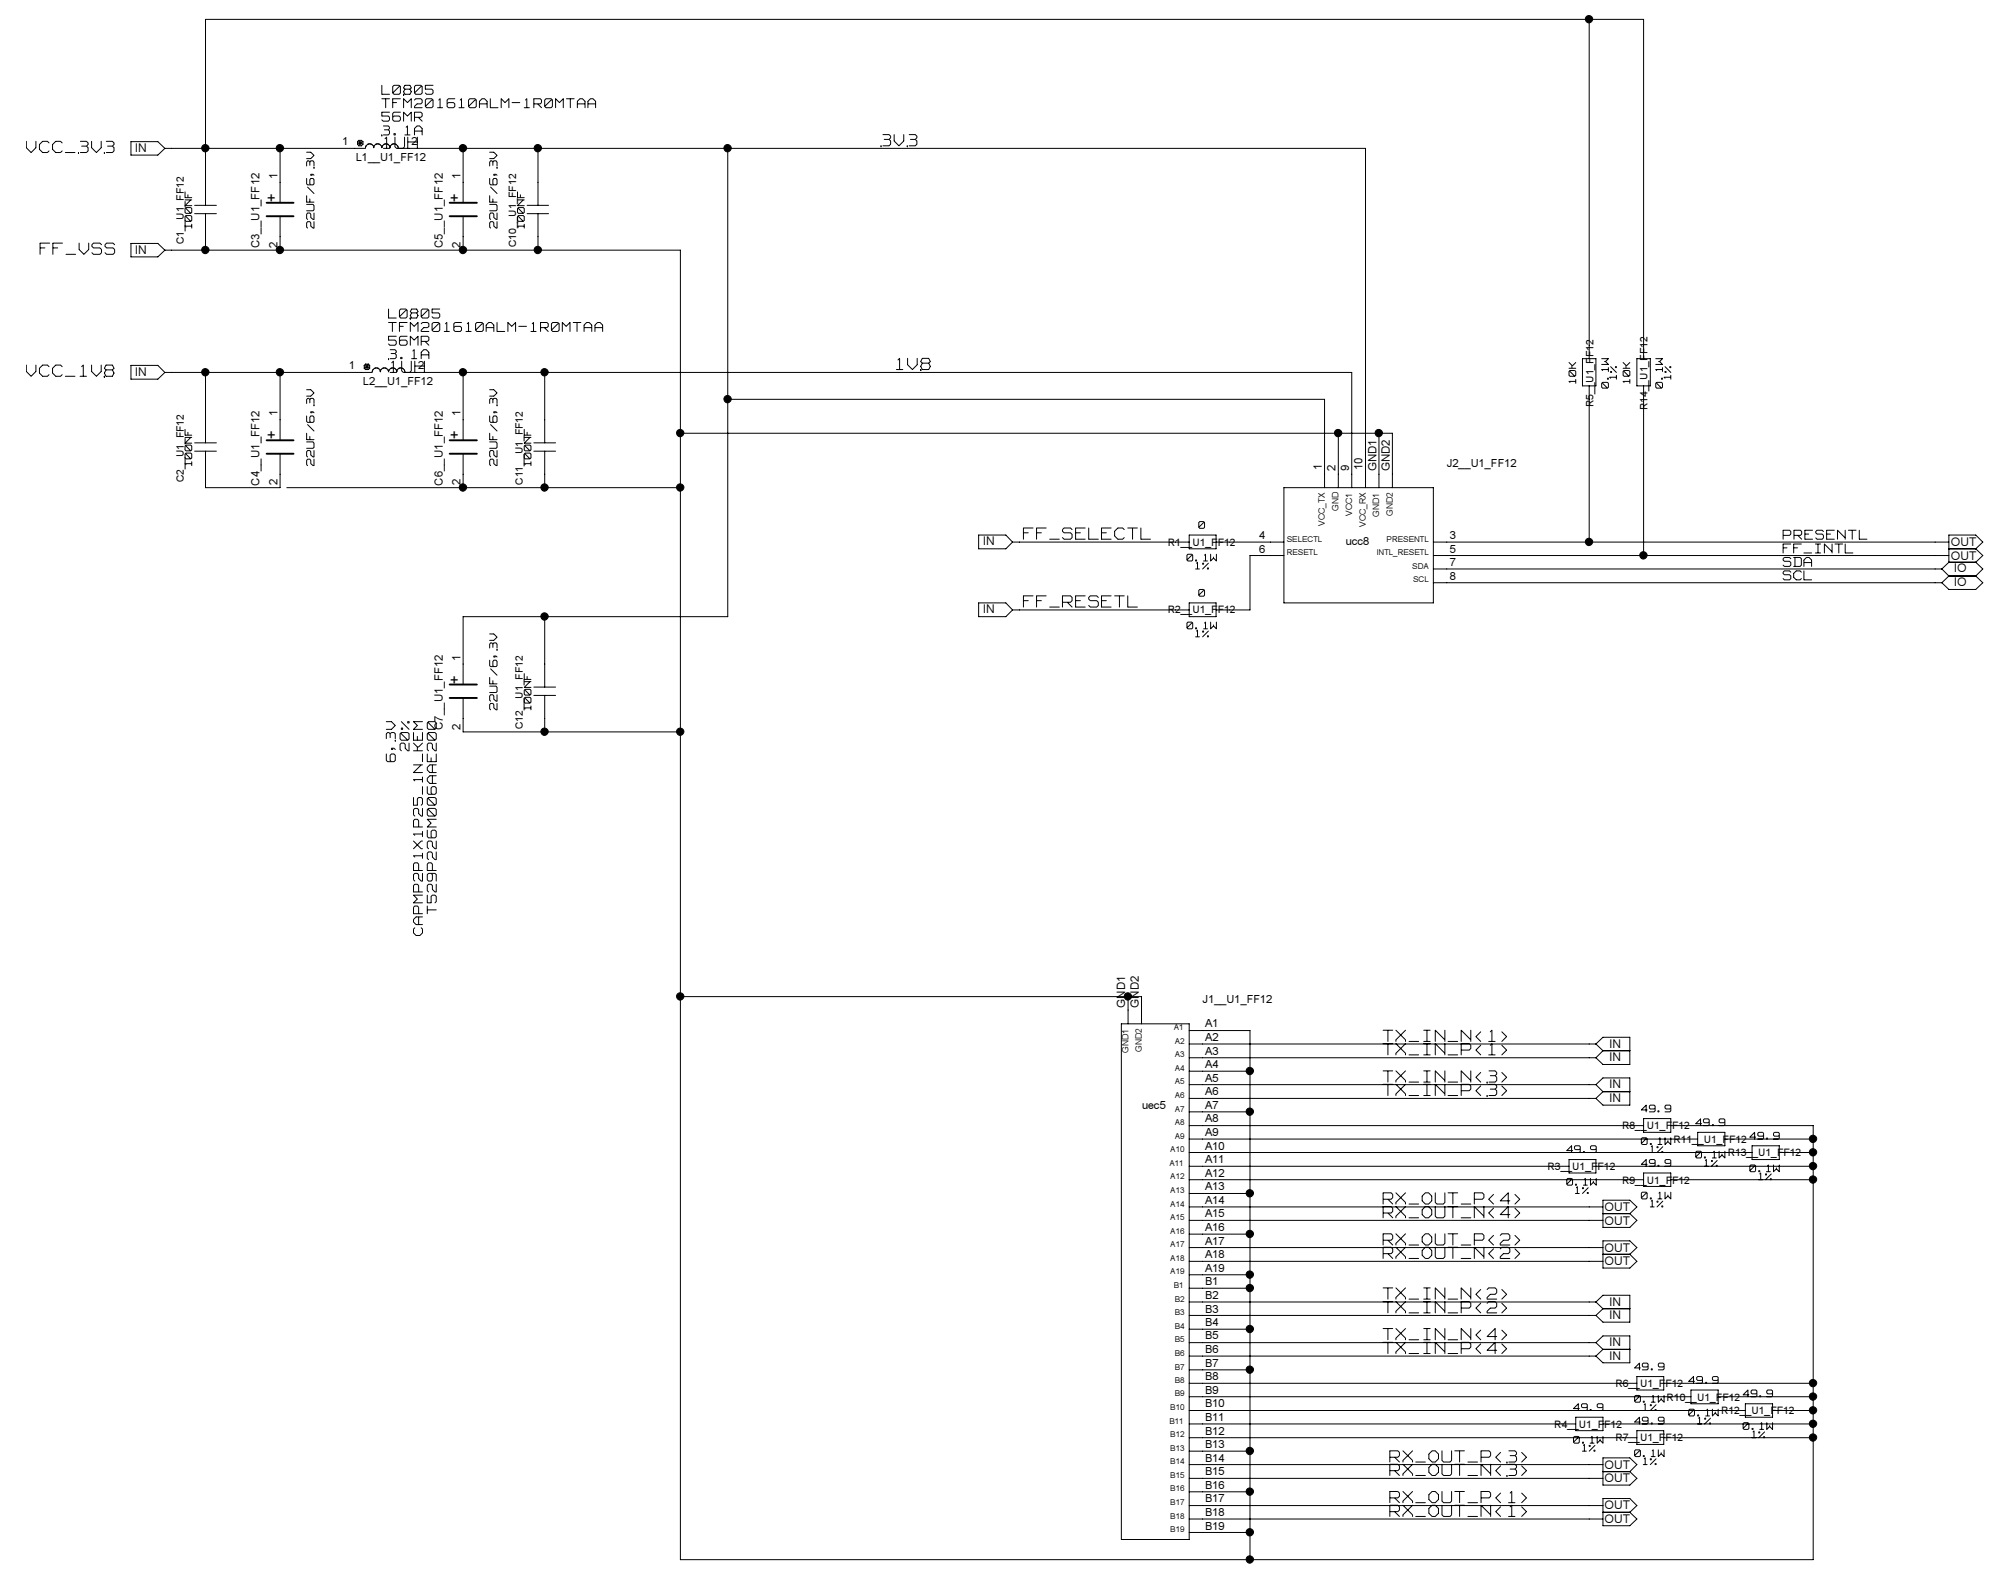

REVISIONS				
ZONE	LTR	DESCRIPTION	DATE	APPR.

	NAME	DATE	SIGN	DRAWING TITLE FFEX B. BAUSS Thu Jun 15 14:42:47 2023
CHECKED	U.SCHAEFER			
CHECKED				
CHECKED				
DRAWN	BAUSS			
BLOCK TITLE firefly_rx_tx				SIZE C
UNIVERSITY OF MAINZ				DRAWING NO.
SCALE				PAGE 30 OF 102