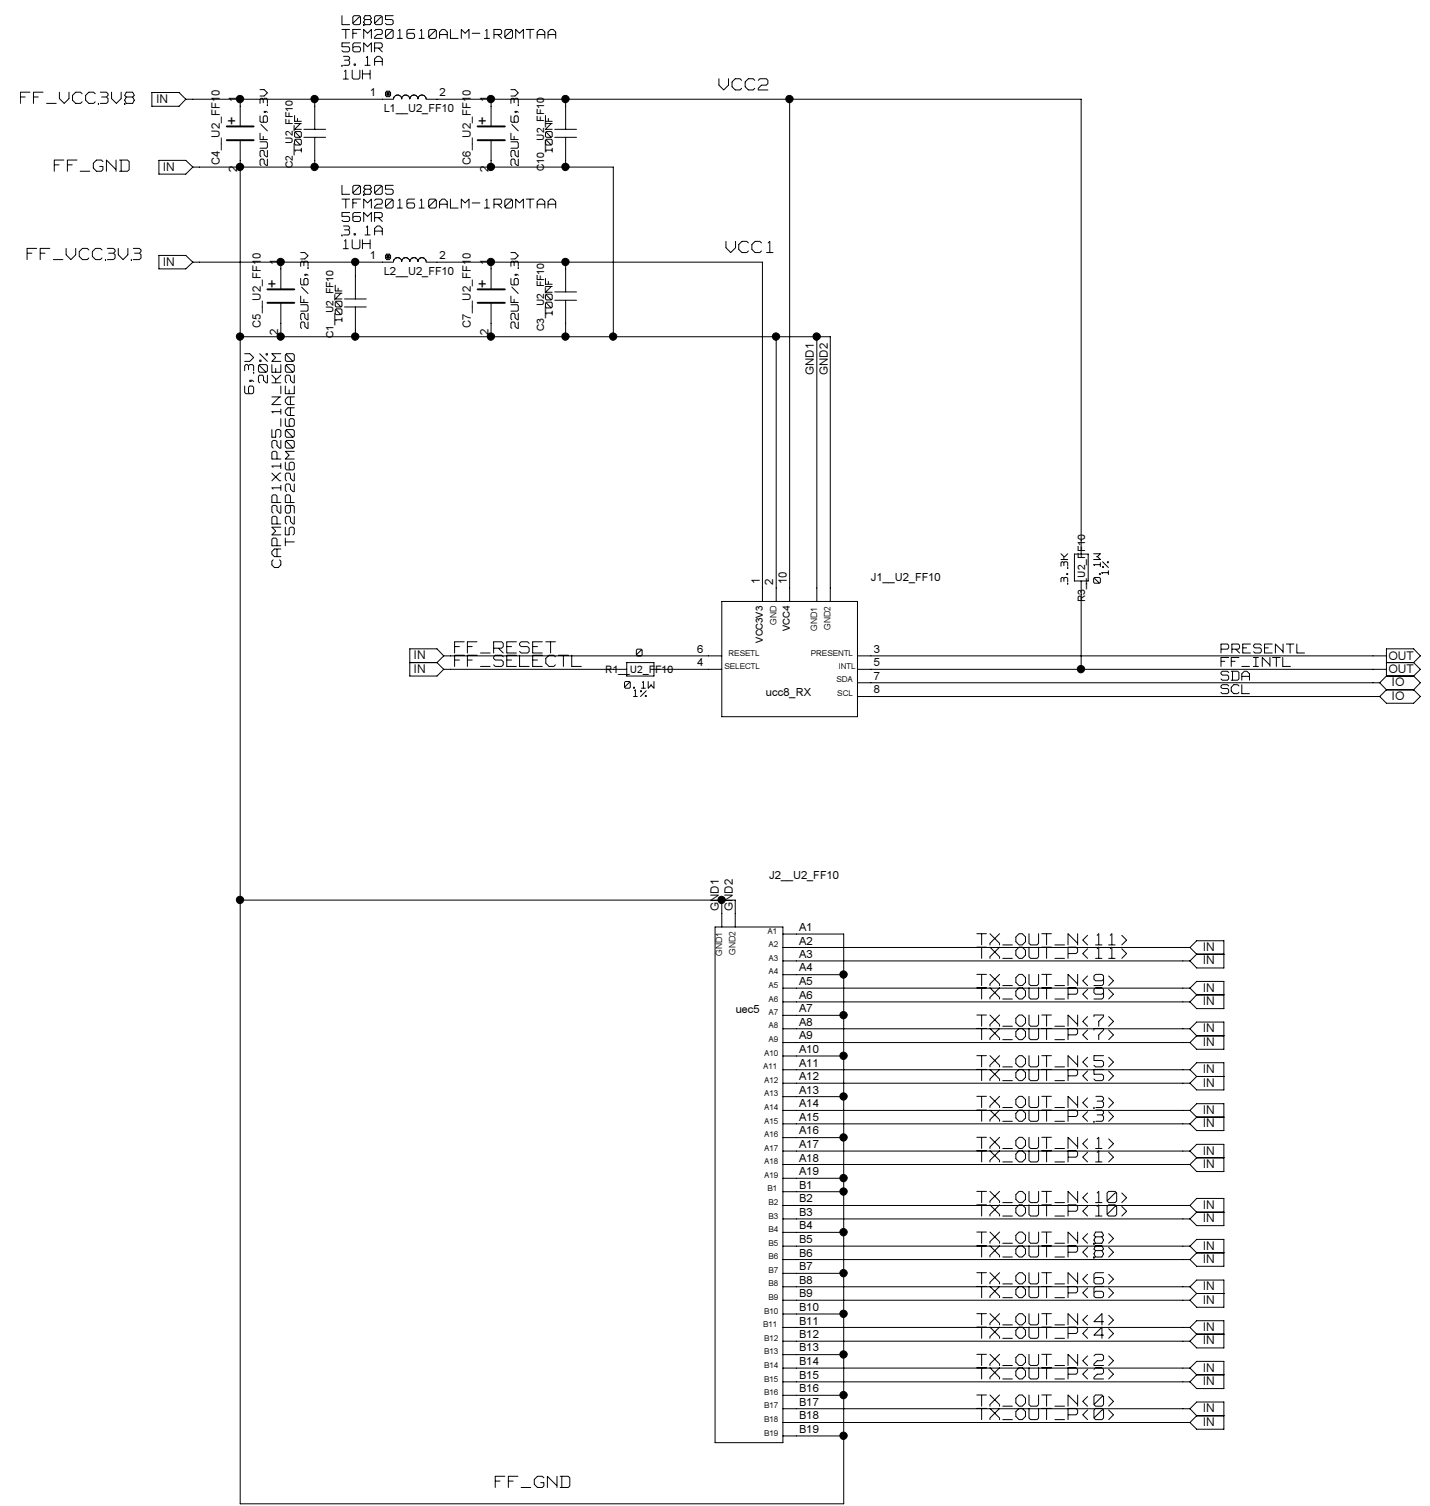

REVISIONS				
ZONE	LTR	DESCRIPTION	DATE	APPR.

CHECKED	NAME	DATE	SIGN	DRAWING TITLE		
CHECKED	U.SCHAEFER					
CHECKED						
CHECKED						
DRAWN	BAUSS			FFEX B. BAUSS Thu Jun 15 14:43:51 2023		
BLOCK TITLE						
firefly_tx				SIZE C	REV.	DRAWING NO.
UNIVERSITY OF MAINZ				SCALE	PAGE 58 OF 102