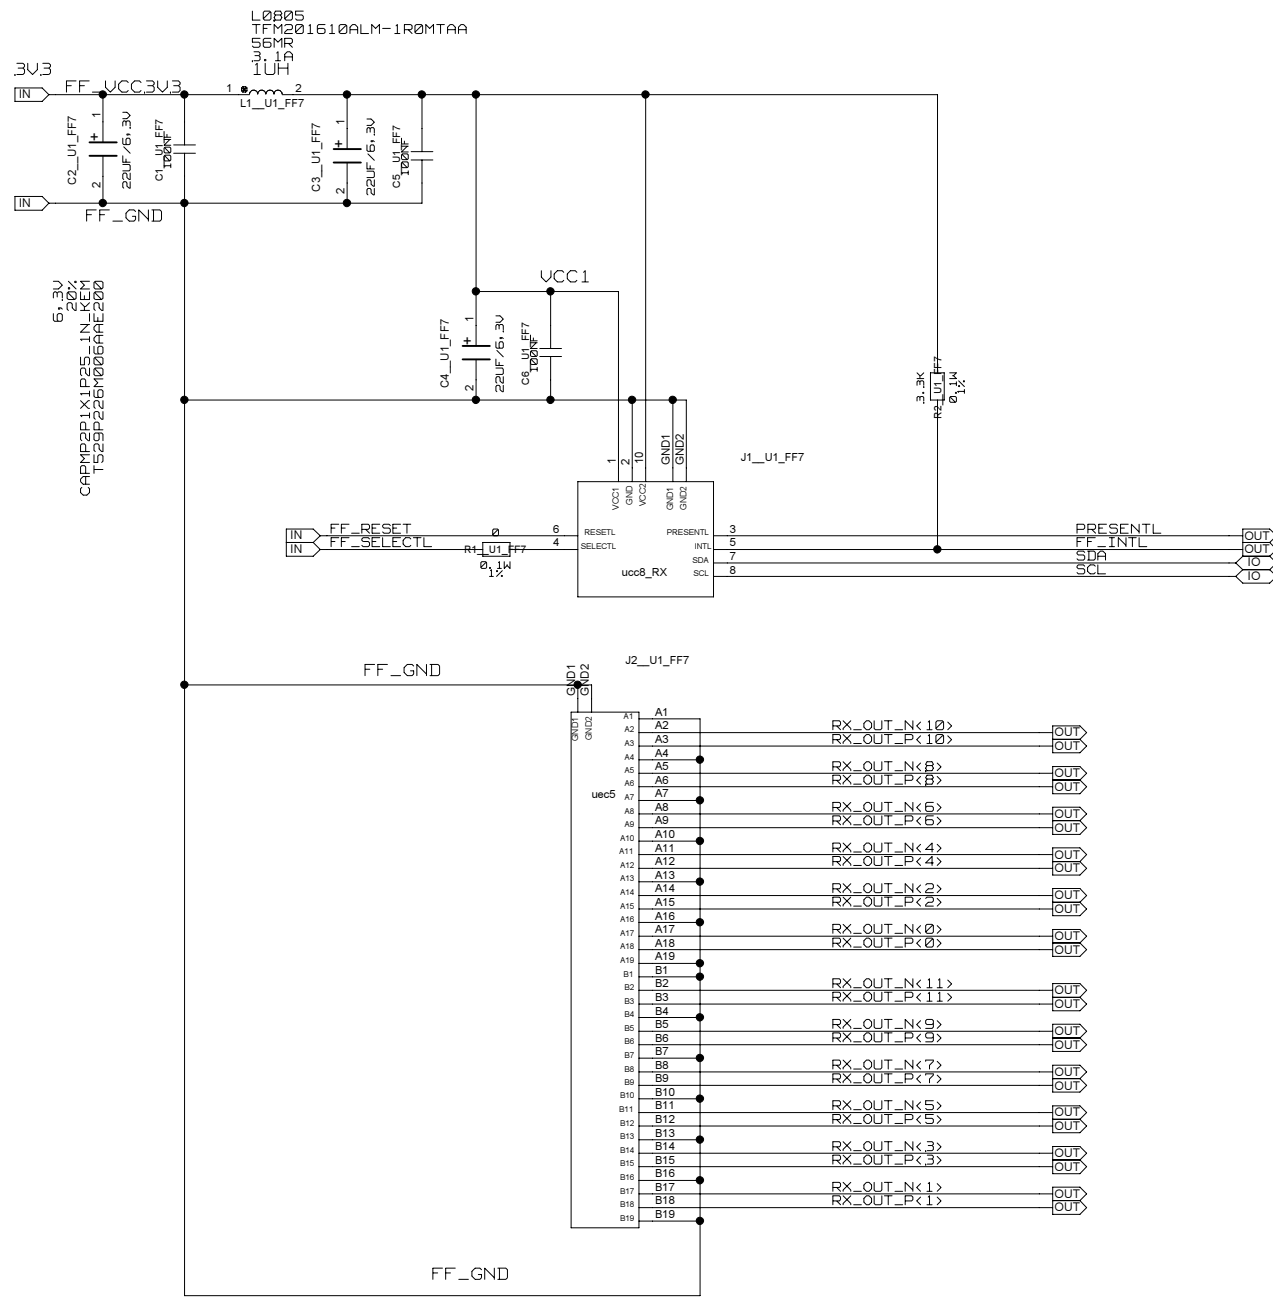

REVISIONS			
ZONE	LTR	DESCRIPTION	DATE

	NAME	DATE	SIGN	DRAWING TITLE
CHECKED	U.SCHAEFER			
CHECKED				
CHECKED				
DRAWN	BAUSS			FFEX
BLOCK TITLE				
firefly_rx				B. BAUSS Thu Jun 15 14:51:14 2023
UNIVERSITY OF MAINZ		SIZE	REV.	DRAWING NO.
		C		
SCALE				PAGE
				2B OF 102