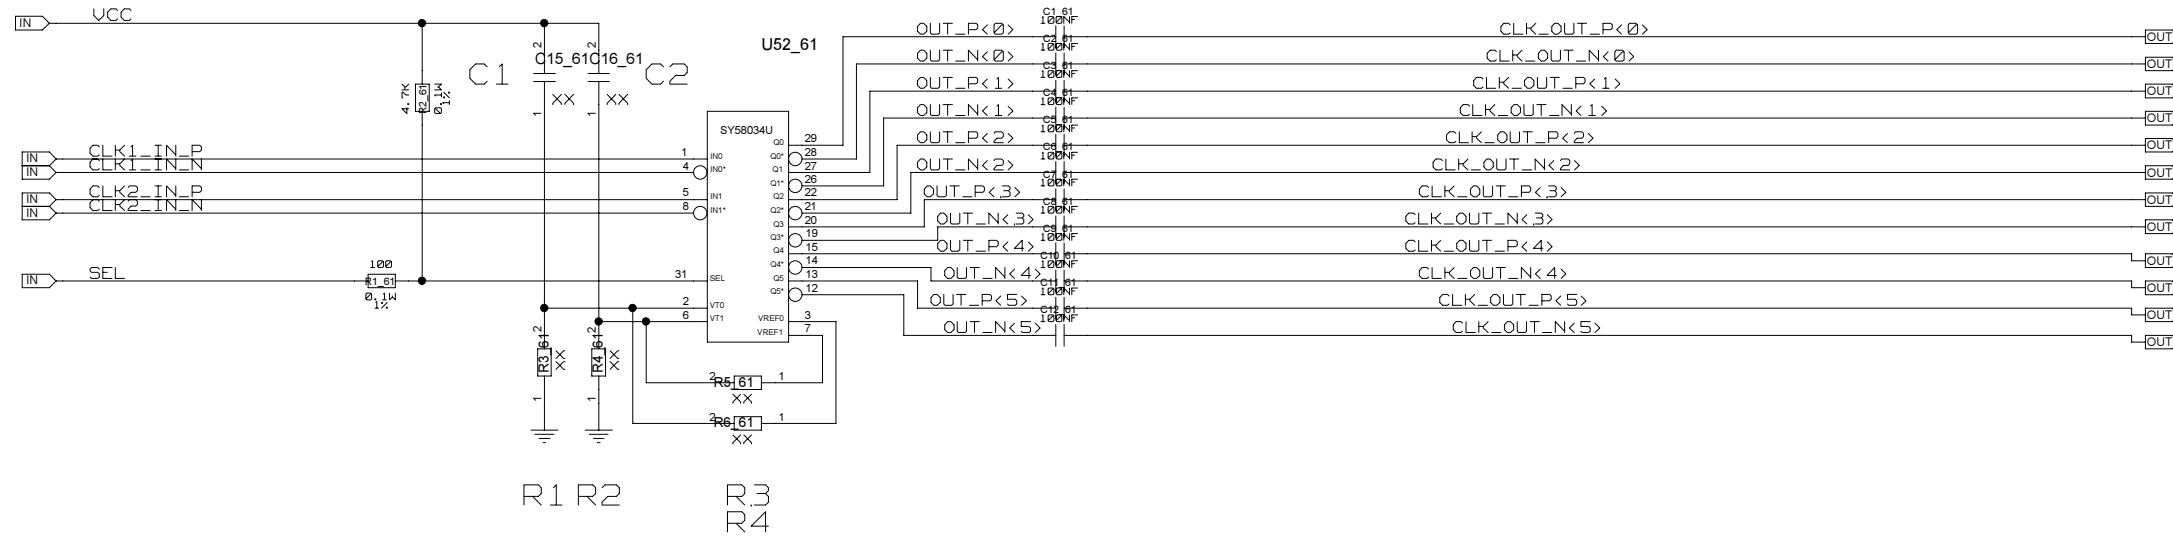

REVISIONS				
ZONE	LTR	DESCRIPTION	DATE	APPR.

CLOCK CML FANOUT6 AC