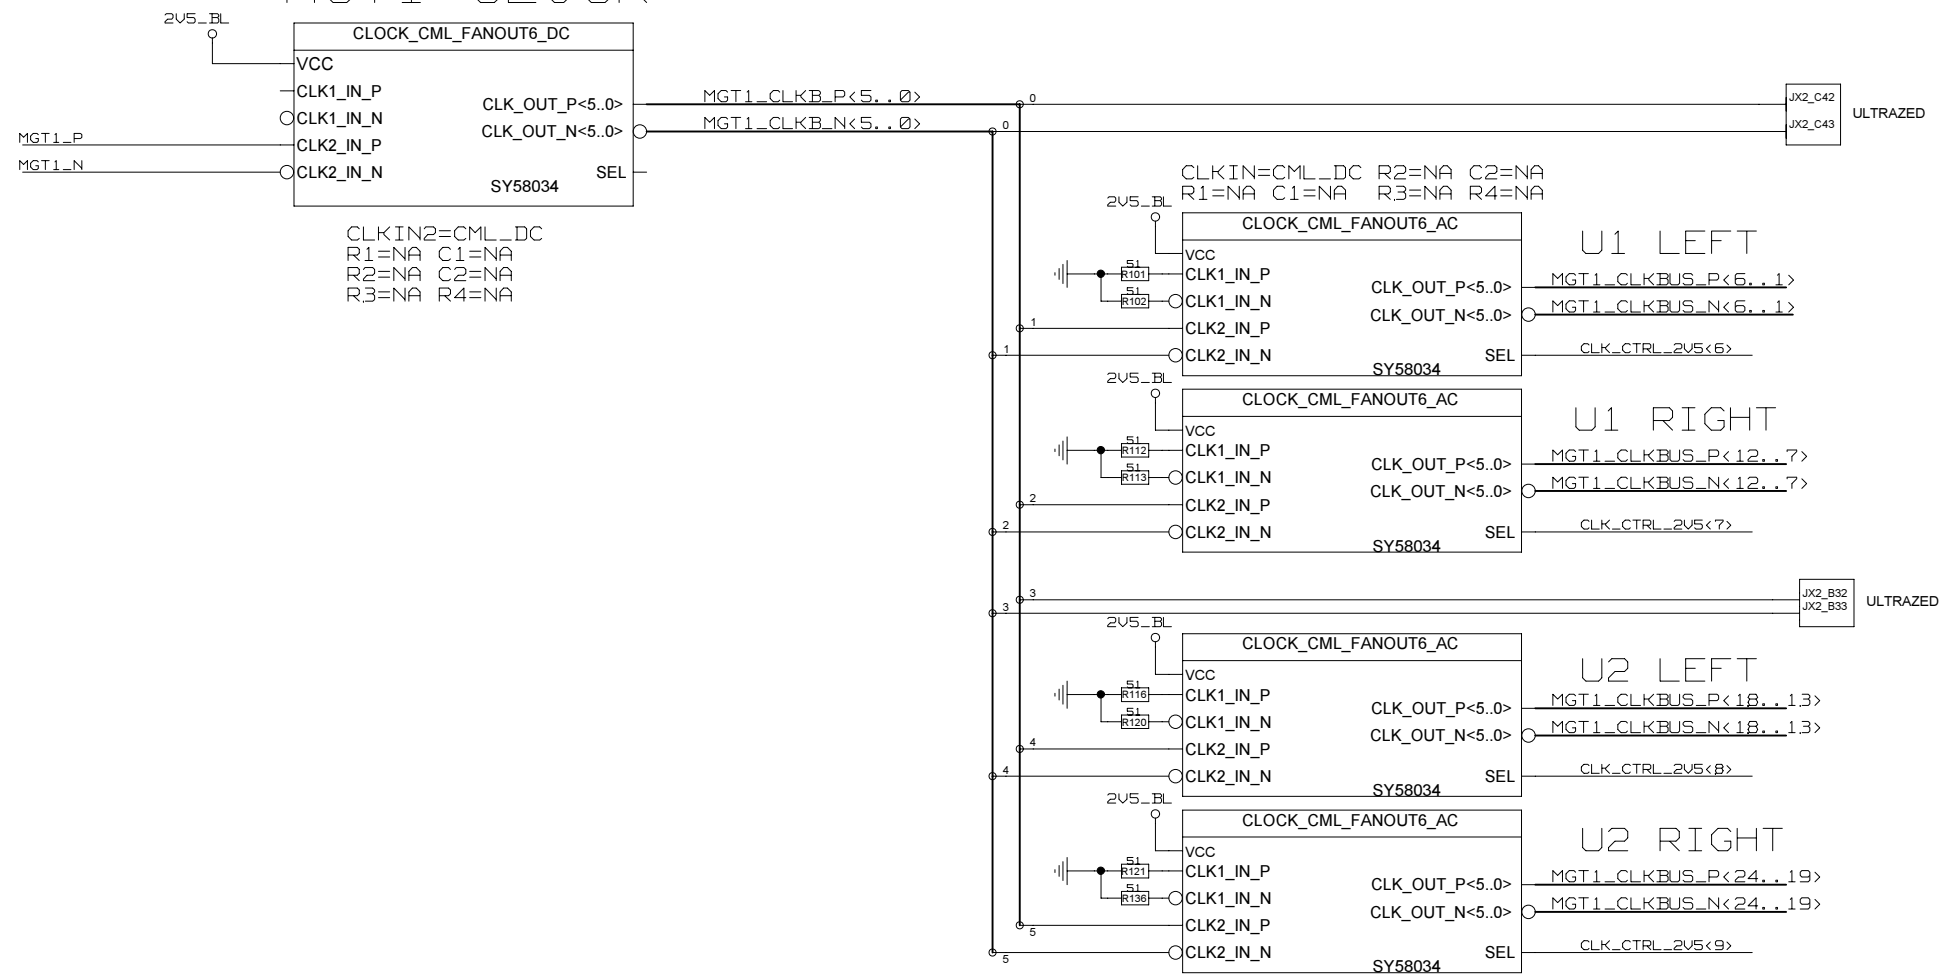

REVISIONS			
ZONE	LTR	DESCRIPTION	DATE

MGT1 CLOCK

MGT2 CLOCK

UPDATE PICK & PLACE DATA FOR FANOUT

CHECKED	NAME	DATE	SIGN	DRAWING TITLE
CHECKED	U.SCHAEFER			FFEX
CHECKED				
CHECKED				
DRAWN	BAUSS			BLOCK TITLE
				c lock
				UNIVERSITY OF MAINZ
SIZE		REV.	DRAWING NO.	
SCALE			PAGE	
			62 OF 102	