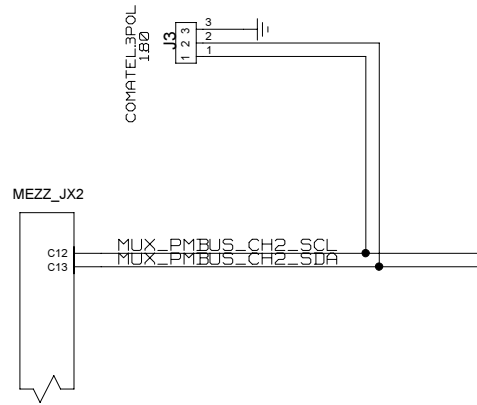

REVISIONS

ZONE	LTR	DESCRIPTION	DATE	APPR.

PMBUS CONNECTORS

CTRL_MEZZ

CHECKED	NAME	DATE	SIGN	DRAWING TITLE	
CHECKED	U.SCHAEFER				
CHECKED					
CHECKED					
DRAWN	BAUSS			FFEX B. BAUSS Fri Aug 18 09:49:30 2023	
BLOCK TITLE					
power_supply				SIZE C	REV.
UNIVERSITY OF MAINZ				SCALE	DRAWING NO.
				PAGE 32 OF 102