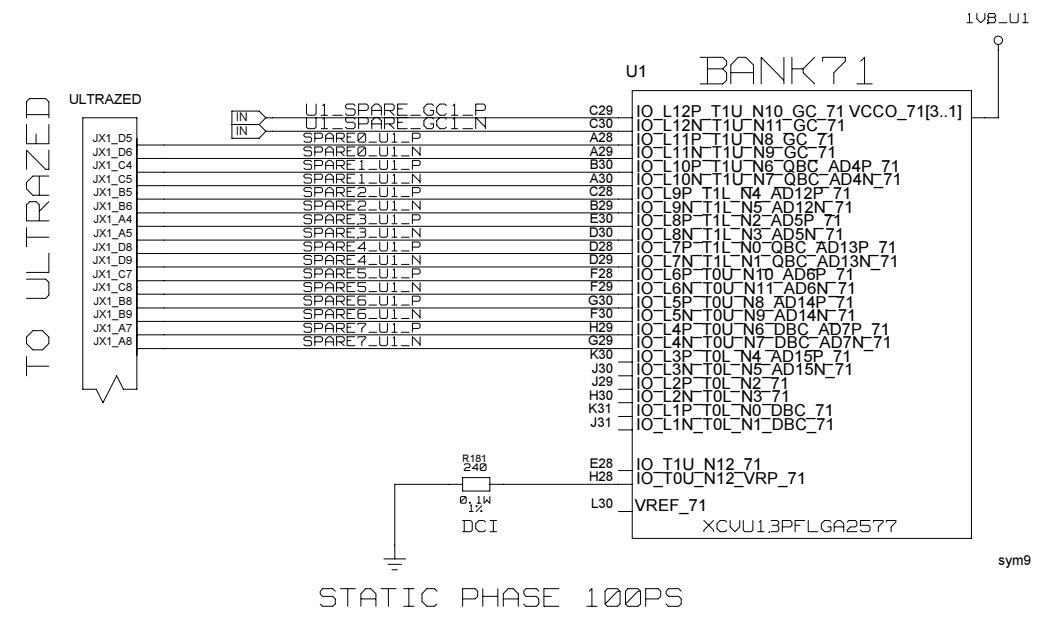

REVISIONS				
ZONE	LTR	DESCRIPTION	DATE	APPR.

STATIC PHASE 100PS

CHECKED	U.SCHAEFER			DRAWING TITLE FFEX
CHECKED				
CHECKED				
DRAWN	BAUSS	25.08.2015		
BLOCK TITLE u1_parallel_10				B. BAUSS Fri Aug 18 09:49:25 2023
UNIVERSITY OF MAINZ		SIZE C	REV.	DRAWING NO.
		SCALE		PAGE 6 OF 102