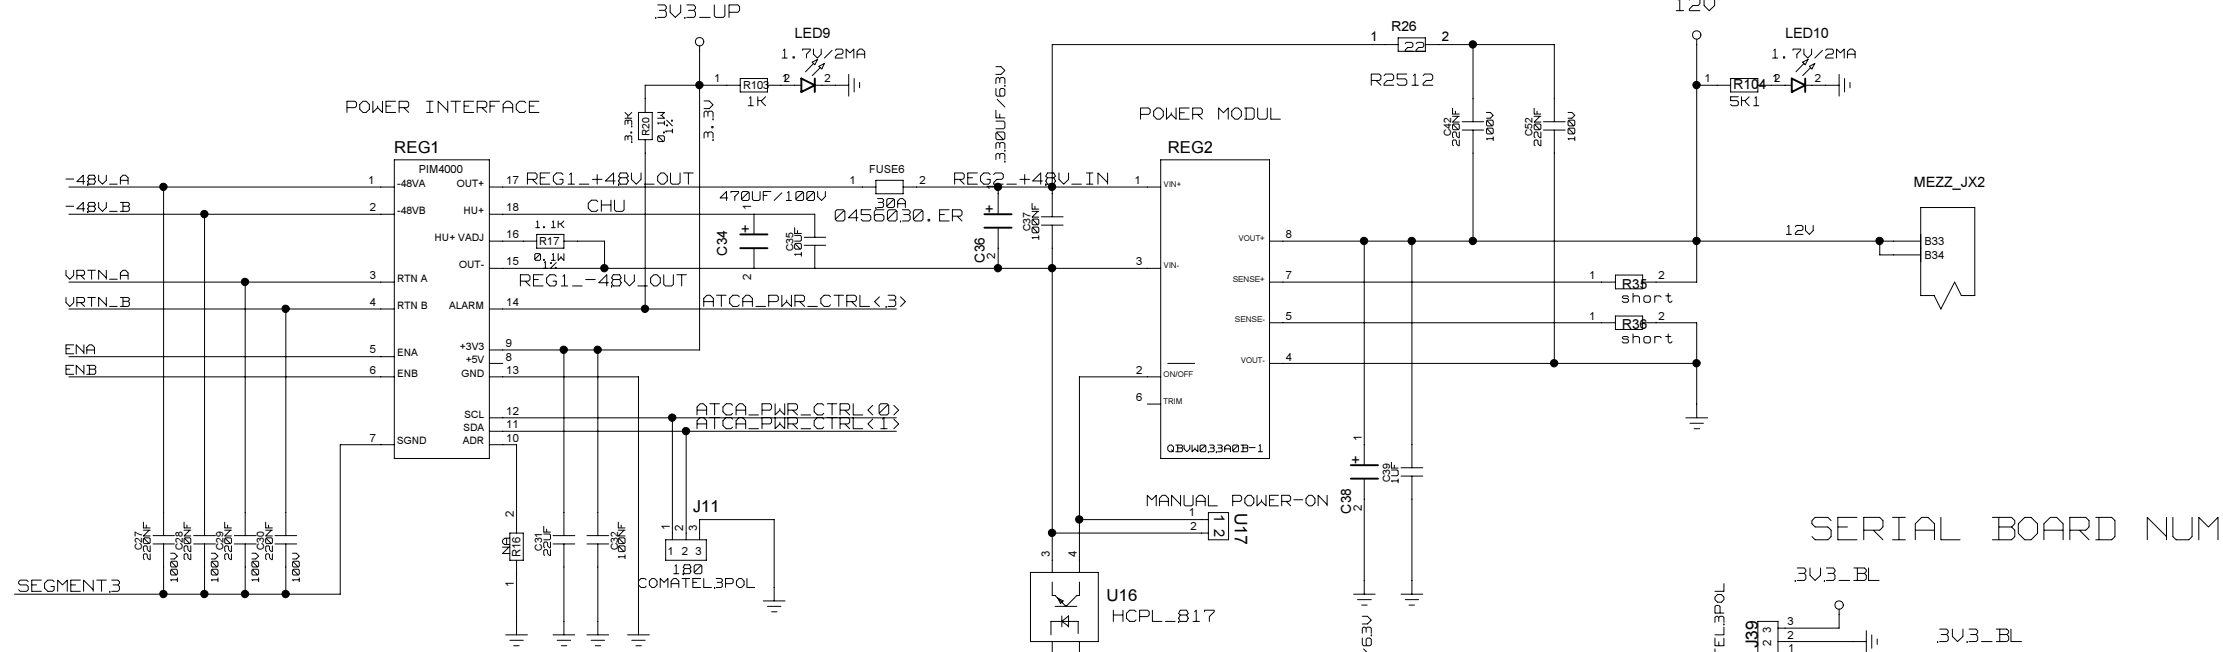

ATCA POWER IN & CTRL

REVISIONS				
ZONE	LTR	DESCRIPTION	DATE	APPR.

NAME	DATE	SIGN	DRAWING TITLE
CHECKED	U.SCHAEFER		
CHECKED			
CHECKED			
DRAWN	BAUSS		
BLOCK TITLE	power_supply		
UNIVERSITY OF MAINZ			FFEX
B. BAUSS Fri Aug 18 09:49:30 2023			
SIZE	REV.	DRAWING NO.	
C			
SCALE		PAGE 31 OF 102