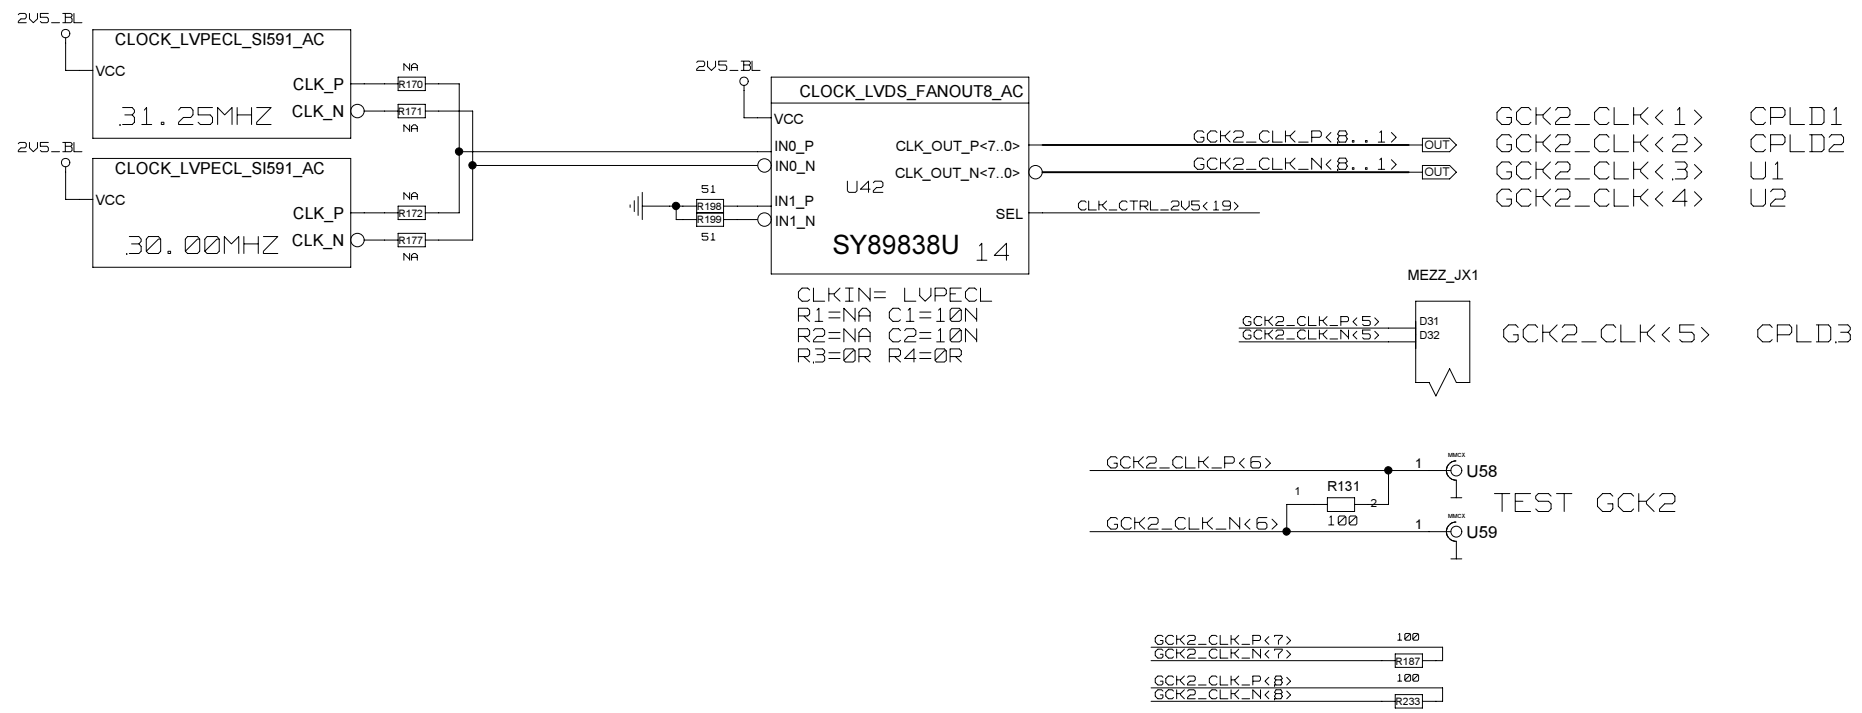

GCK2 INEPENDENT CLOCK

CHECKED	NAME	DATE	SIGN	DRAWING TITLE
CHECKED	U.SCHAEFER			
CHECKED				
CHECKED				
DRAWN	BAUSS			FFEX B. BAUSS Fri Aug 18 09:49:29 2023
BLOCK TITLE				
CLOCK				SIZE C REV. DRAWING NO.
UNIVERSITY OF MAINZ				SCALE PAGE 65 OF 102