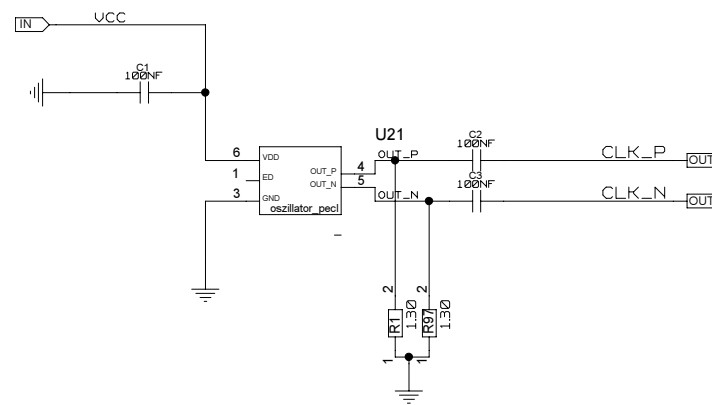

REVISIONS

ZONE	LTR	DESCRIPTION	DATE	APPR.

CLOCK_LVPECL_SI591_AC

CHECKED	NAME	DATE	SIGN	DRAWING TITLE FFEX
CHECKED	U.SCHAEFER			
CHECKED				
DRAWN	BAUSS			
BLOCK TITLE clock_lvpecl_si591_ac				B. BAUSS Fri Aug 18 09:49:17 2023
UNIVERSITY OF MAINZ		SIZE C	REV.	DRAWING NO.
SCALE		PAGE 77 OF 102