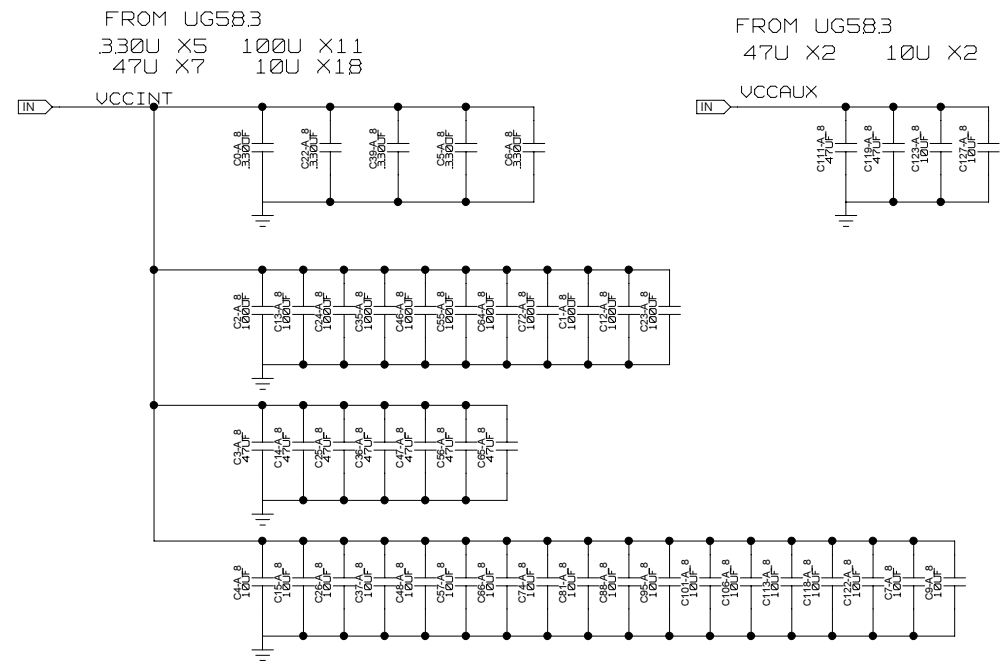

VCCINT VCCAUX VCCIO DECOUPLING

REVISIONS				
ZONE	LTR	DESCRIPTION	DATE	APPR.

MGT DECOUPLING