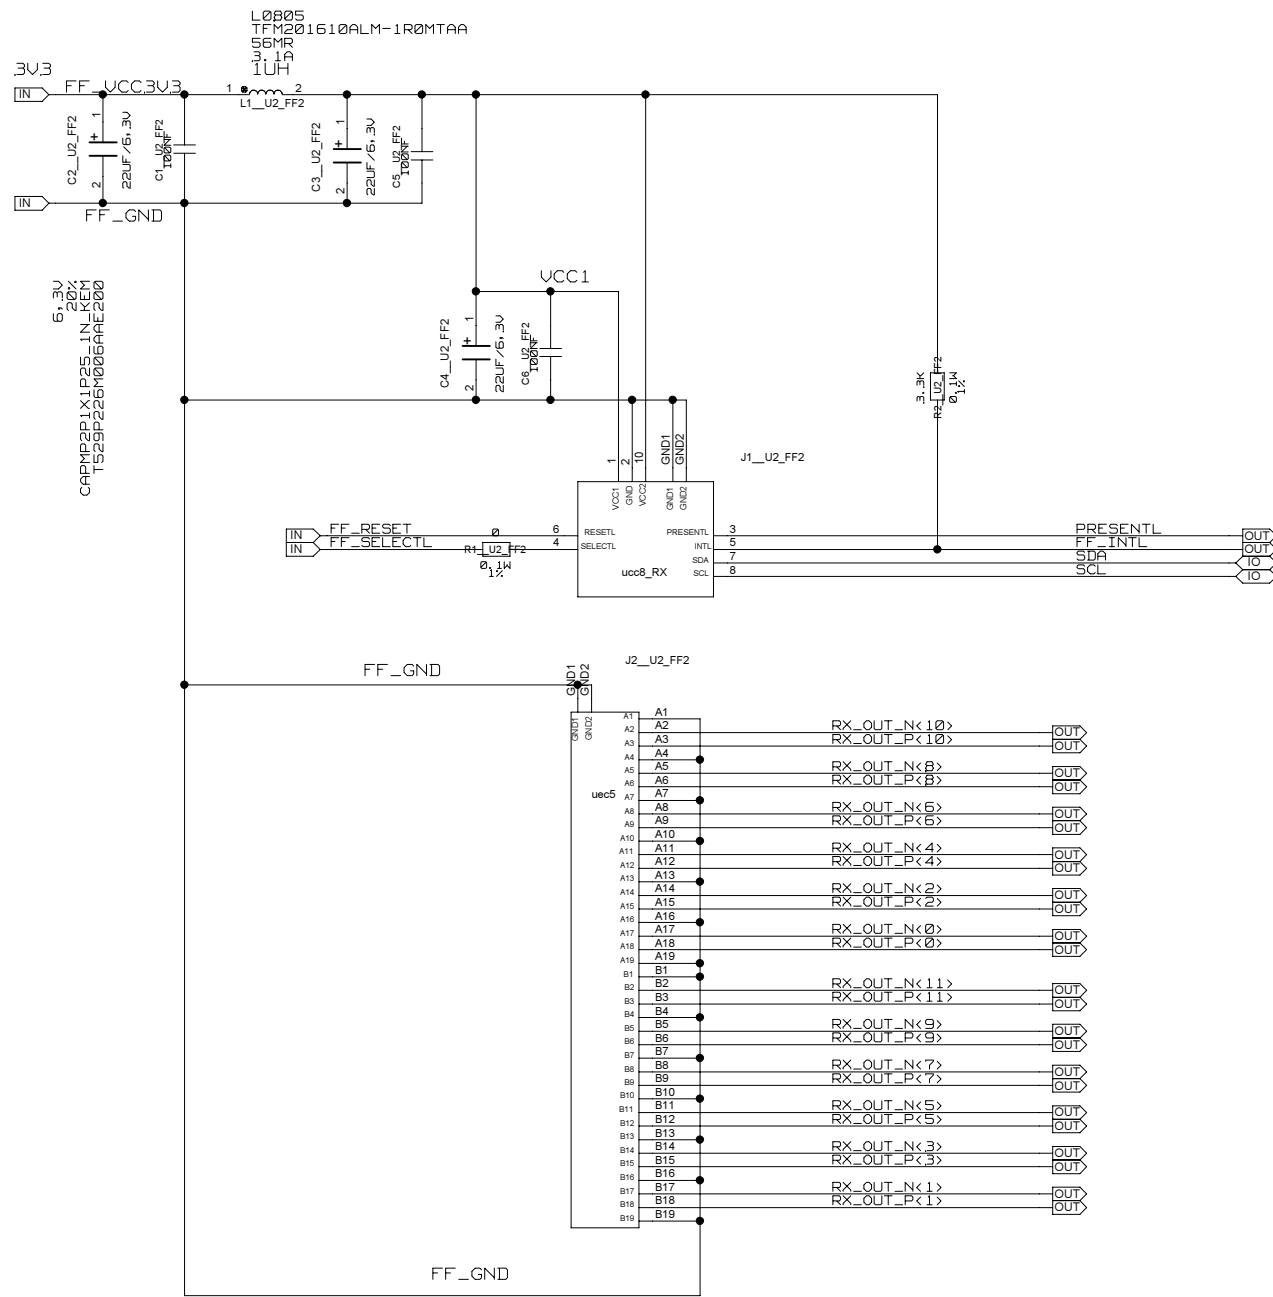

REVISIONS			
ZONE	LTR	DESCRIPTION	DATE

CHECKED	NAME	DATE	SIGN	DRAWING TITLE
CHECKED	U.SCHAEFER			
CHECKED				
CHECKED				
DRAWN	BAUSS			FFEX B. BAUSS Thu Jun 15 14:51:14 2023
BLOCK TITLE				
firefly_rx				SIZE C REV. DRAWING NO.
UNIVERSITY OF MAINZ				SCALE PAGE 50 OF 102