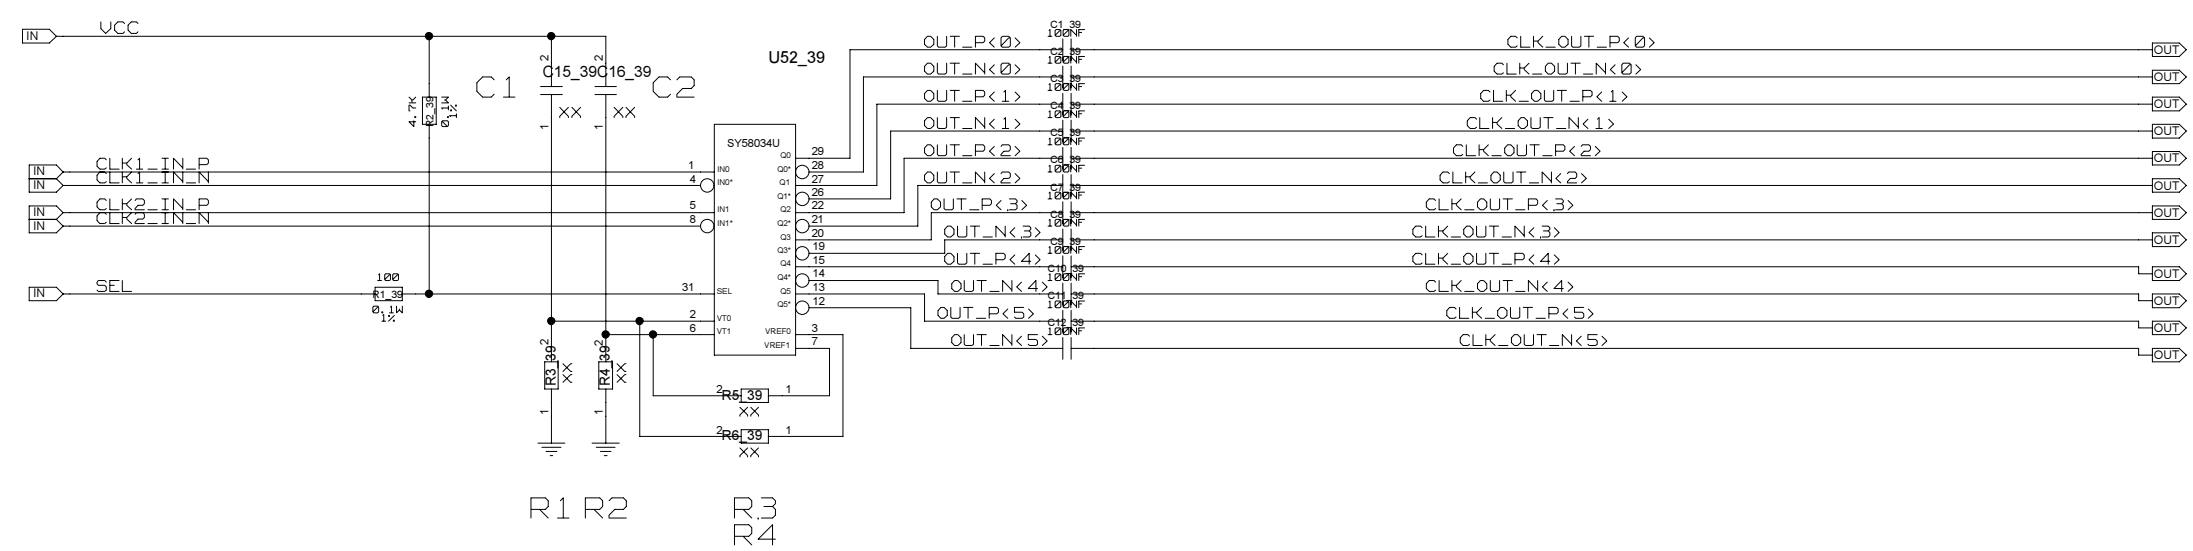

REVISIONS				
ZONE	LTR	DESCRIPTION	DATE	APPR.

CLOCK CML FANOUT6 AC