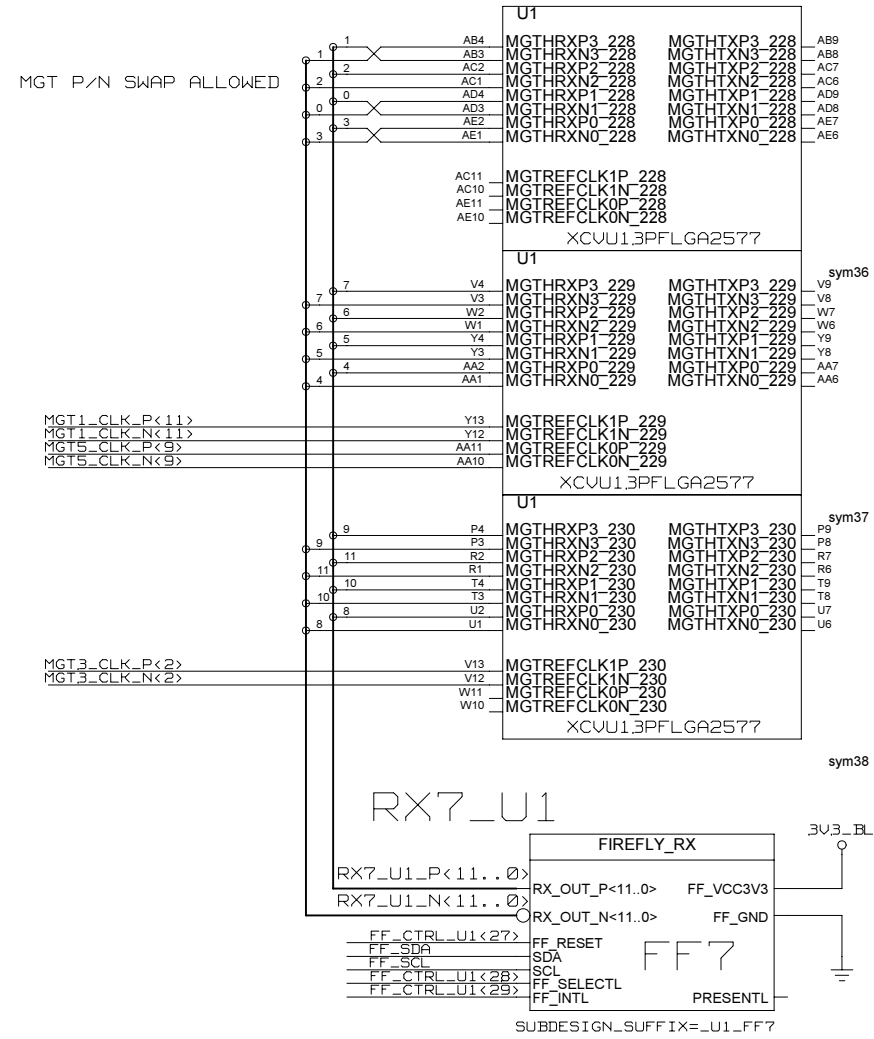

REVISIONS				
ZONE	LTR	DESCRIPTION	DATE	APPR.

HIGH SPEED OPTICAL LINKS

228, 229, 230

CHECKED	NAME	DATE	SIGN	DRAWING TITLE	
CHECKED	U.SCHAEFER			FFEX B. BAUSS Fri Aug 18 09:49:23 2023	
CHECKED					
CHECKED					
DRAWN	BAUSS				
BLOCK TITLE				SIZE	DRAWING NO.
u1_mgt_real_time				C	
UNIVERSITY OF MAINZ				SCALE	PAGE
					16 OF 102