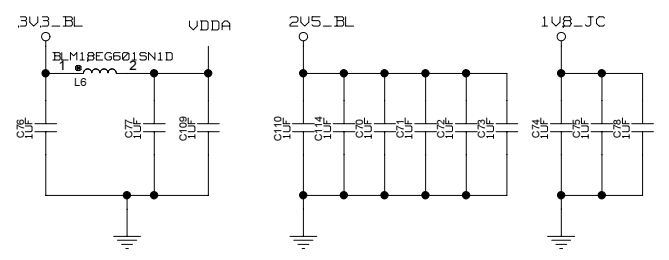

REVISIONS				
ZONE	LTR	DESCRIPTION	DATE	APPR.

JITTER CLEANER

LED2 RED 0402 SMD
LED2 YEL 0402 SMD

CHECKED	NAME	DATE	SIGN	DRAWING TITLE	
CHECKED	U.SCHAEFER				
CHECKED					
CHECKED					
DRAWN BAUSS				<h1>FFEX</h1>	
BLOCK TITLE jitter_cleaner_s15345					
UNIVERSITY OF MAINZ				SIZE C	DRAWING NO.
				SCALE	PAGE 80 OF 102