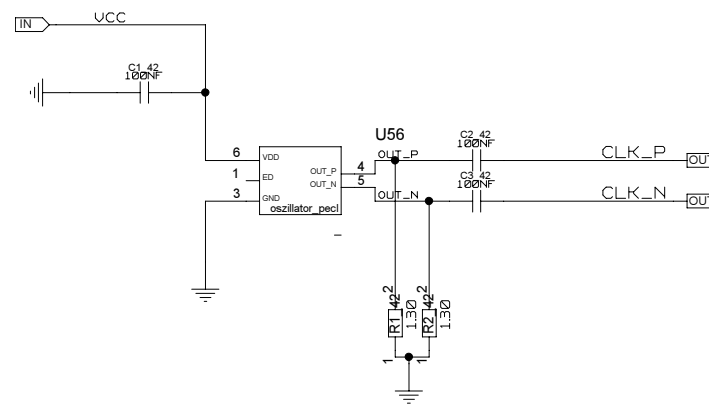

REVISIONS

ZONE	LTR	DESCRIPTION	DATE	APPR.

CLOCK_LVPECL_SI591_AC

CHECKED	NAME	DATE	SIGN	DRAWING TITLE FFEX
CHECKED	U.SCHAEFER			
CHECKED				
DRAWN	BAUSS			
BLOCK TITLE clock_lvpecl_si591_ac				B. BAUSS Fri Aug 18 09:49:17 2023
UNIVERSITY OF MAINZ		SIZE C	REV.	DRAWING NO.
SCALE				PAGE 70 OF 102