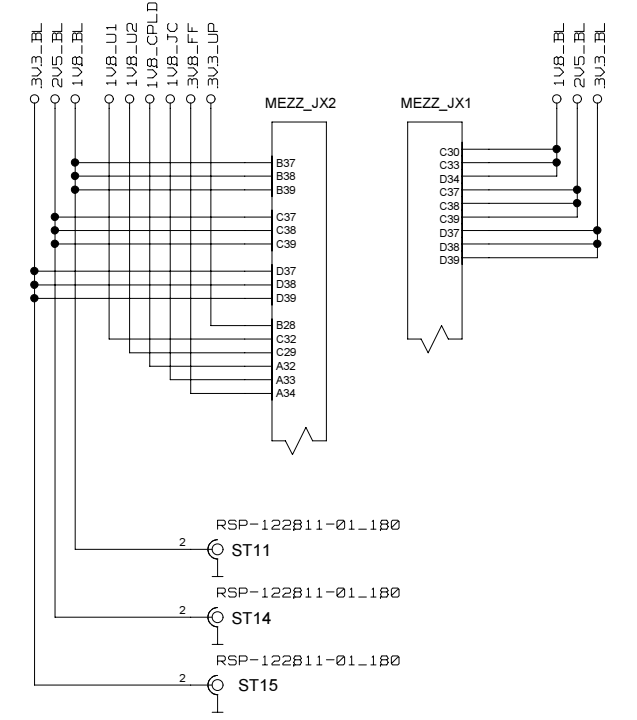

REVISIONS				
ZONE	LTR	DESCRIPTION	DATE	APPR.

BOARDLEVEL

3V3_BL, 2V5_BL, 1V8_BL, 3V8_FF_BIAS, 1V8_U1, 1V8_U2
1V8_CPLD, 1V8_JC