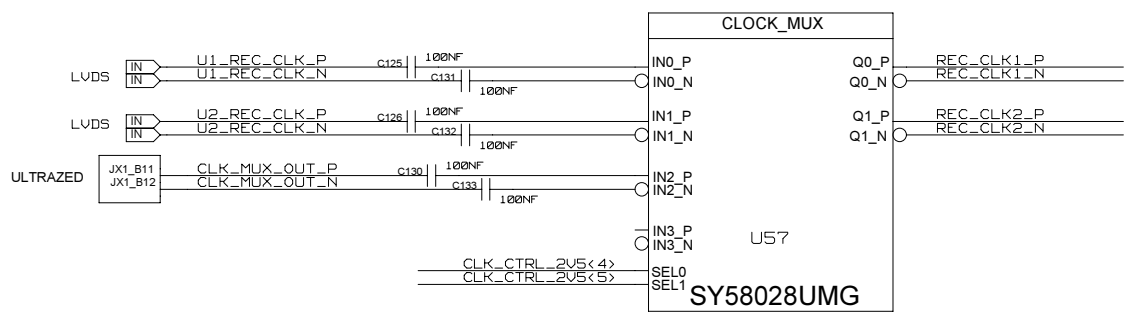

REVISIONS				
ZONE	LTR	DESCRIPTION	DATE	APPR.

JITTER CLEANER

CHECKED	NAME	DATE	SIGN	DRAWING TITLE
CHECKED	U.SCHAEFER			
CHECKED				
CHECKED				
DRAWN	BAUSS			FFEX
BLOCK TITLE				
UNIVERSITY OF MAINZ				B. BAUSS Fri Aug 18 09:49:28 2023
SCALE		REV.	DRAWING NO.	
PAGE		PAGE		
61 OF 102		61 OF 102