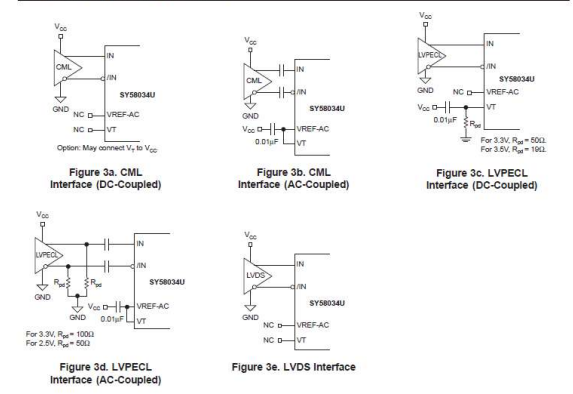

INPUT INTERFACE APPLICATIONS

CHECKED	NAME	DATE	SIGN	DRAWING TITLE
CHECKED	U.SCHAEFER			
CHECKED				
DRAWN	BAUSS			
BLOCK TITLE				FFEX B. BAUSS Fri Aug 18 09:49:16 2023
clock_cml_fanout6_ac				
UNIVERSITY OF MAINZ		SIZE	REV.	DRAWING NO.
		C		
SCALE				PAGE
				73 OF 102