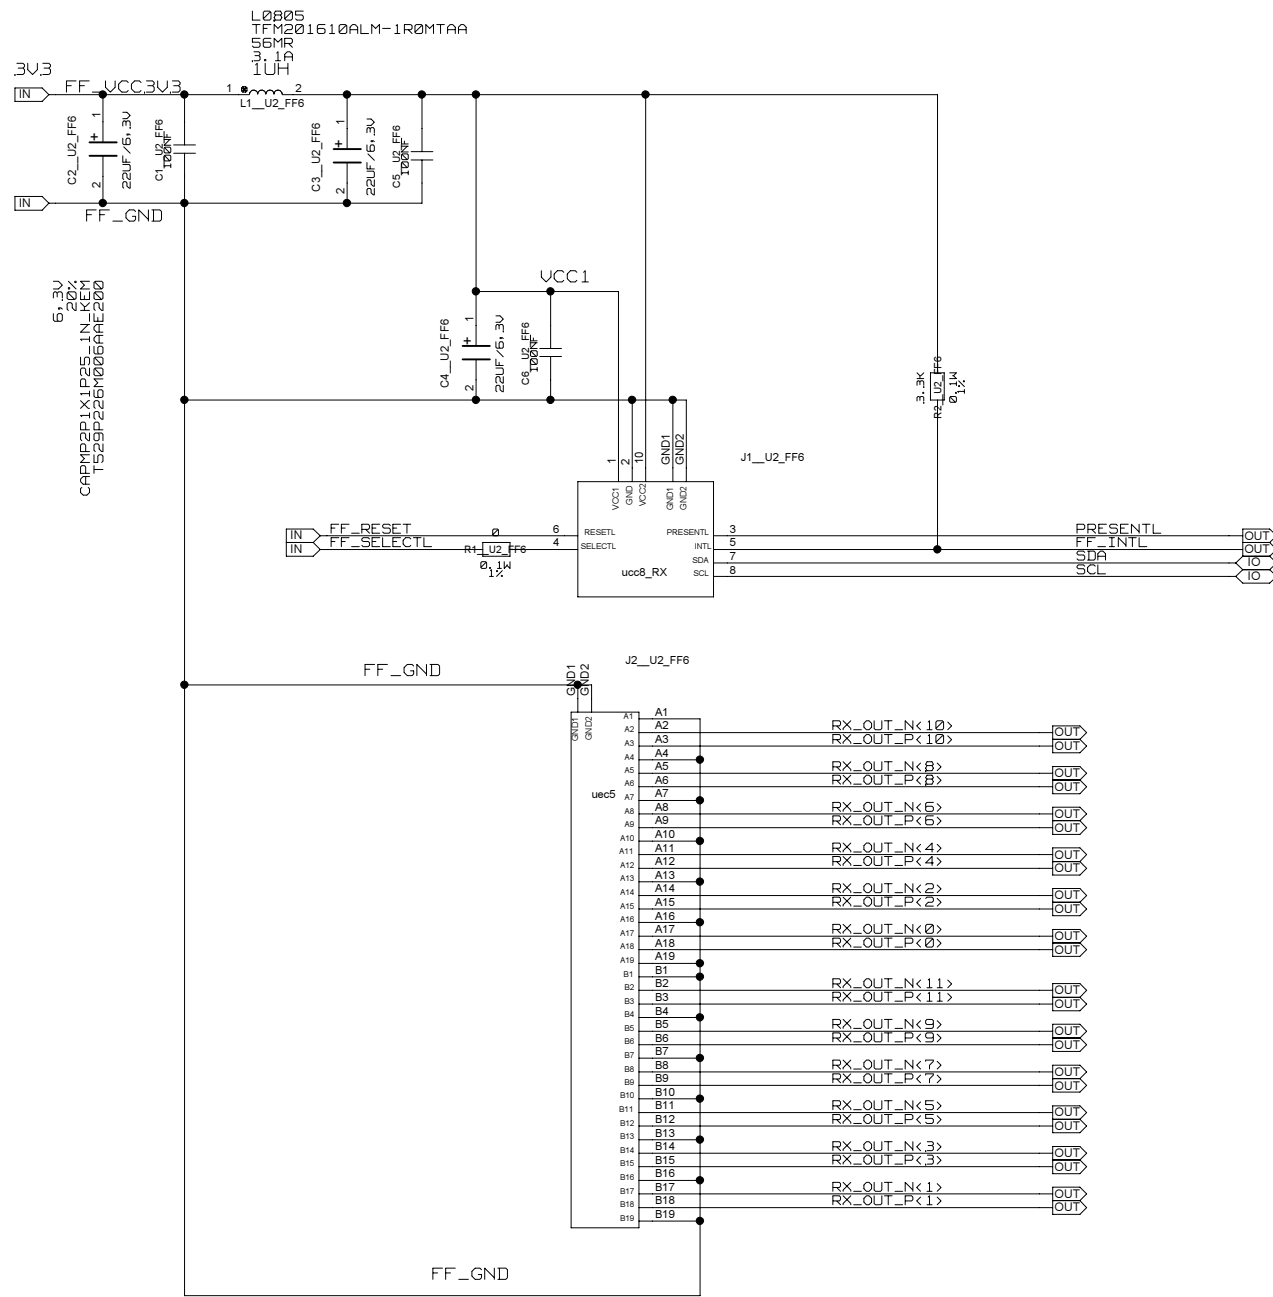

REVISIONS			
ZONE	LTR	DESCRIPTION	DATE

	NAME	DATE	SIGN	DRAWING TITLE FFEX B. BAUSS Thu Jun 15 14:51:14 2023
CHECKED	U.SCHAEFER			
CHECKED				
CHECKED				
DRAWN	BAUSS			
BLOCK TITLE firefly_rx				
UNIVERSITY OF MAINZ		SIZE C	REV.	DRAWING NO.
SCALE				PAGE 57 OF 102