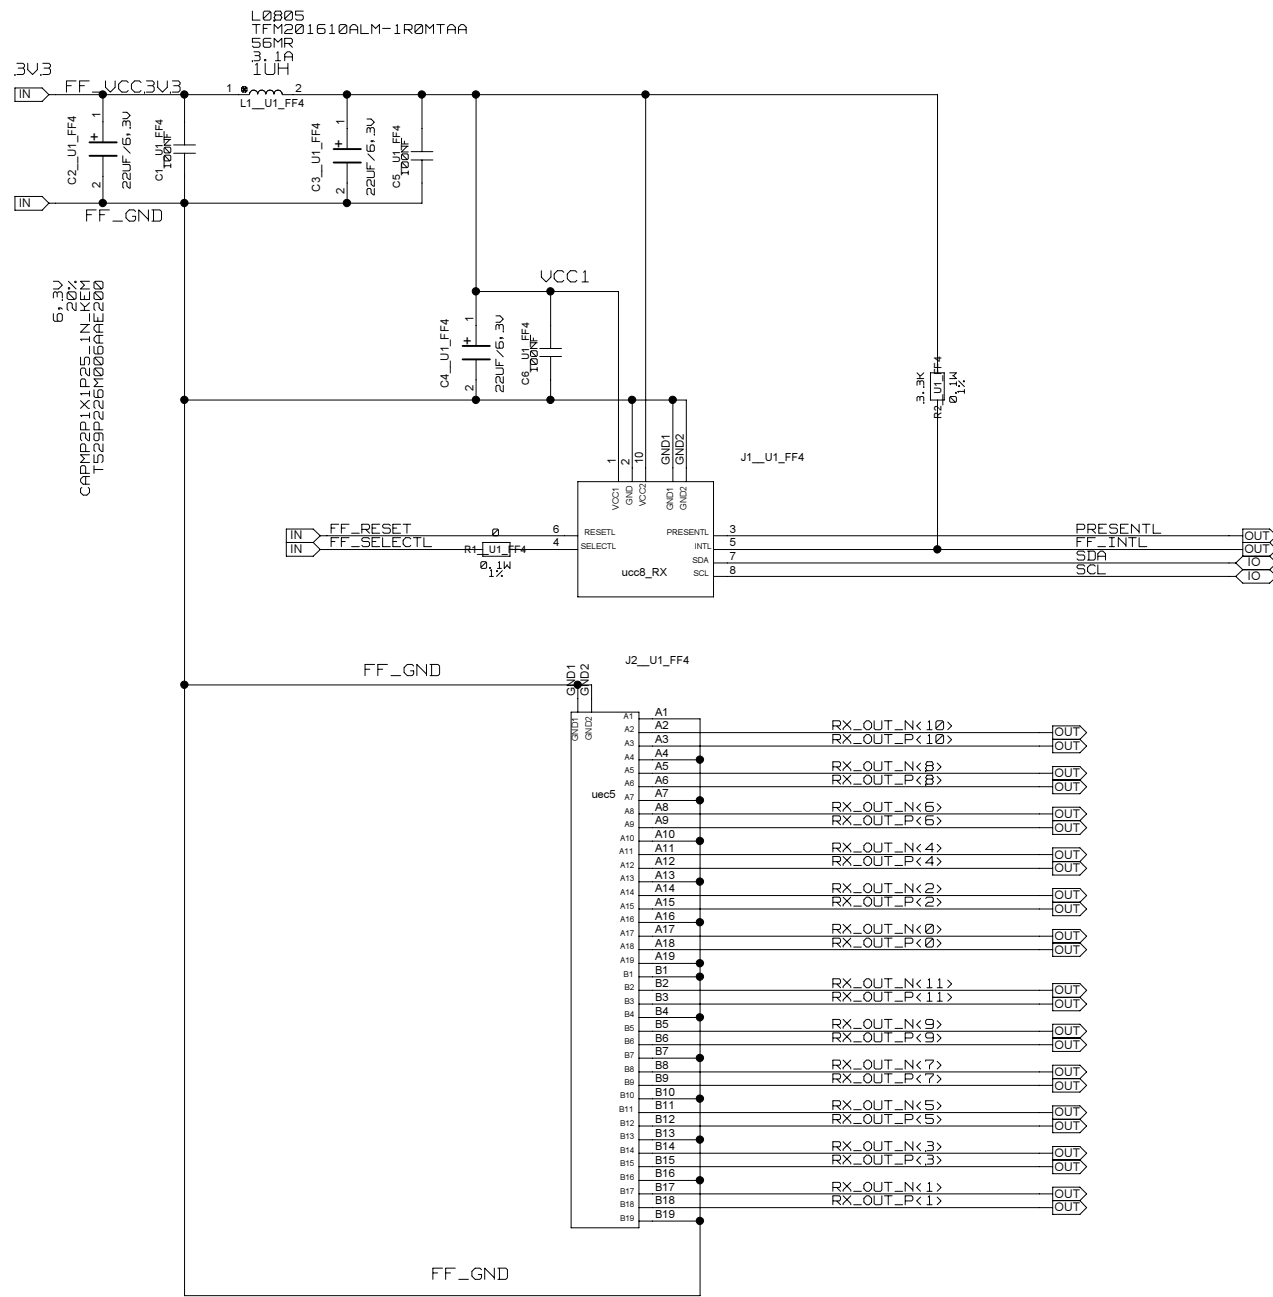

REVISIONS			
ZONE	LTR	DESCRIPTION	DATE

CHECKED	NAME	DATE	SIGN	DRAWING TITLE	
CHECKED	U.SCHAEFER			FFEX	
CHECKED					
CHECKED					
DRAWN	BAUSS			BLOCK TITLE	
				firefly_rx	
				B. BAUSS Thu Jun 15 14:51:14 2023	
UNIVERSITY OF MAINZ				SIZE	DRAWING NO.
				C	
SCALE				PAGE	
				22	102