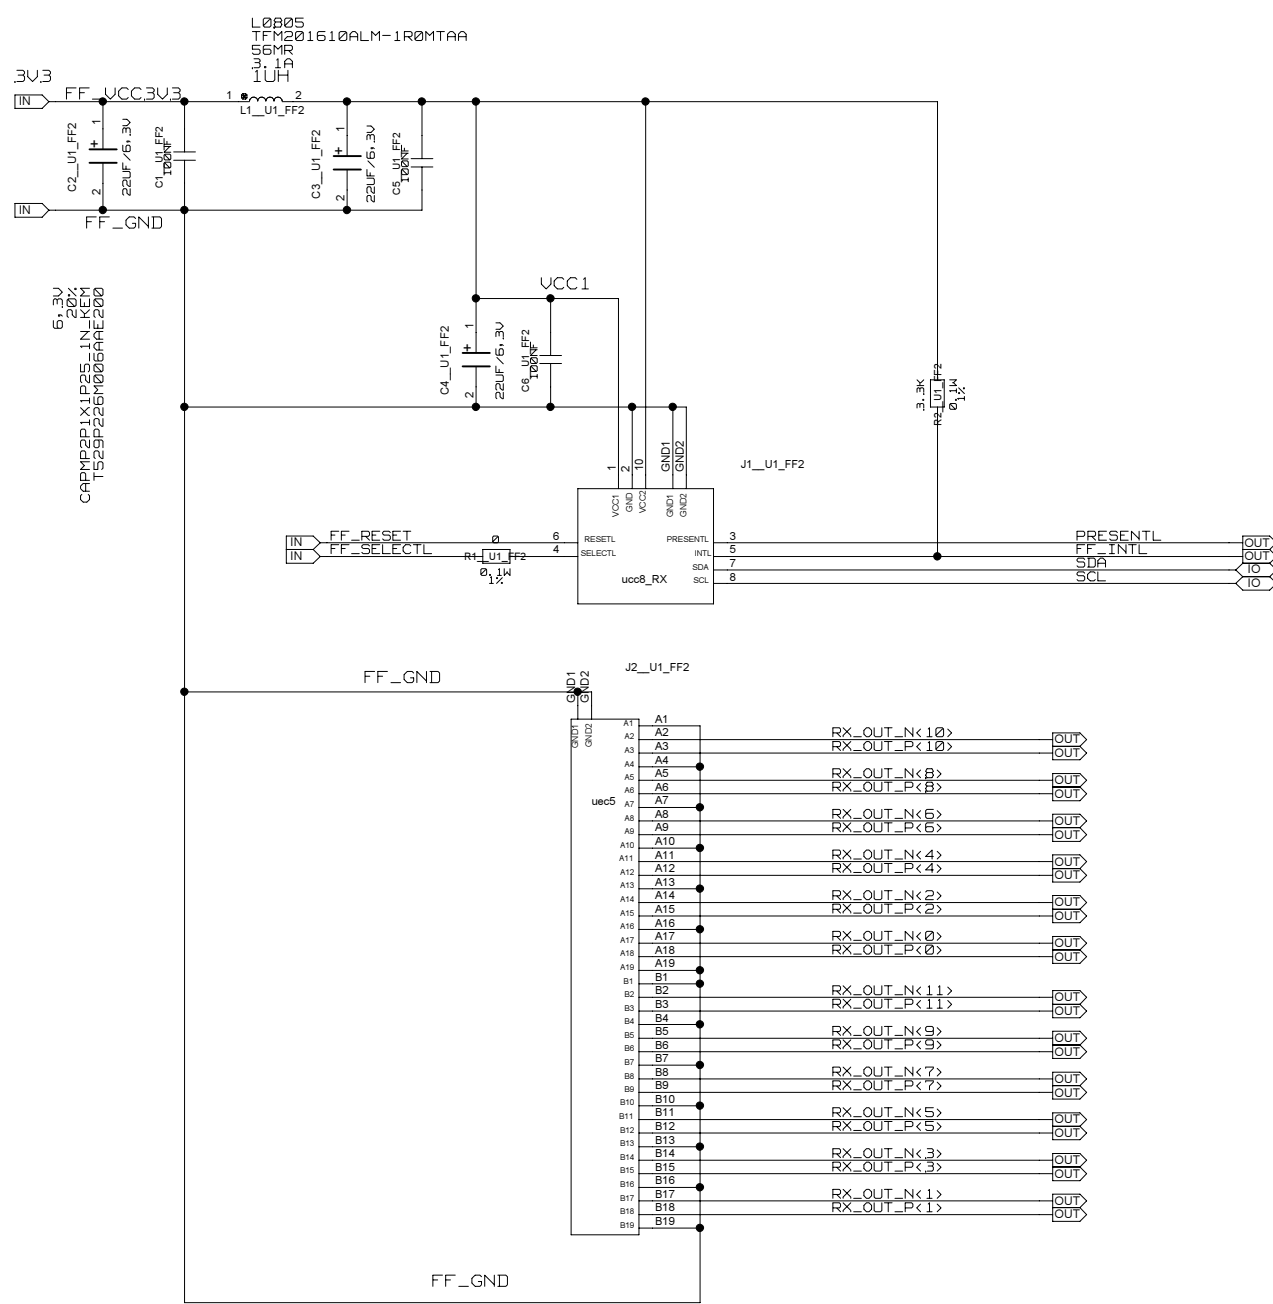

REVISIONS				
ZONE	LTR	DESCRIPTION	DATE	APPR.

CHECKED	NAME	DATE	SIGN	DRAWING TITLE	
CHECKED	U.SCHAEFER			FFEX	
CHECKED					
DRAWN	BAUSS				
BLOCK TITLE				DRAWING NO.	
firefly_rx				B. BAUSS Thu Jun 15 14:51:14 2023	
UNIVERSITY OF MAINZ		SIZE	REV.	DRAWING NO.	
		C			
SCALE				PAGE	
				20 OF 102