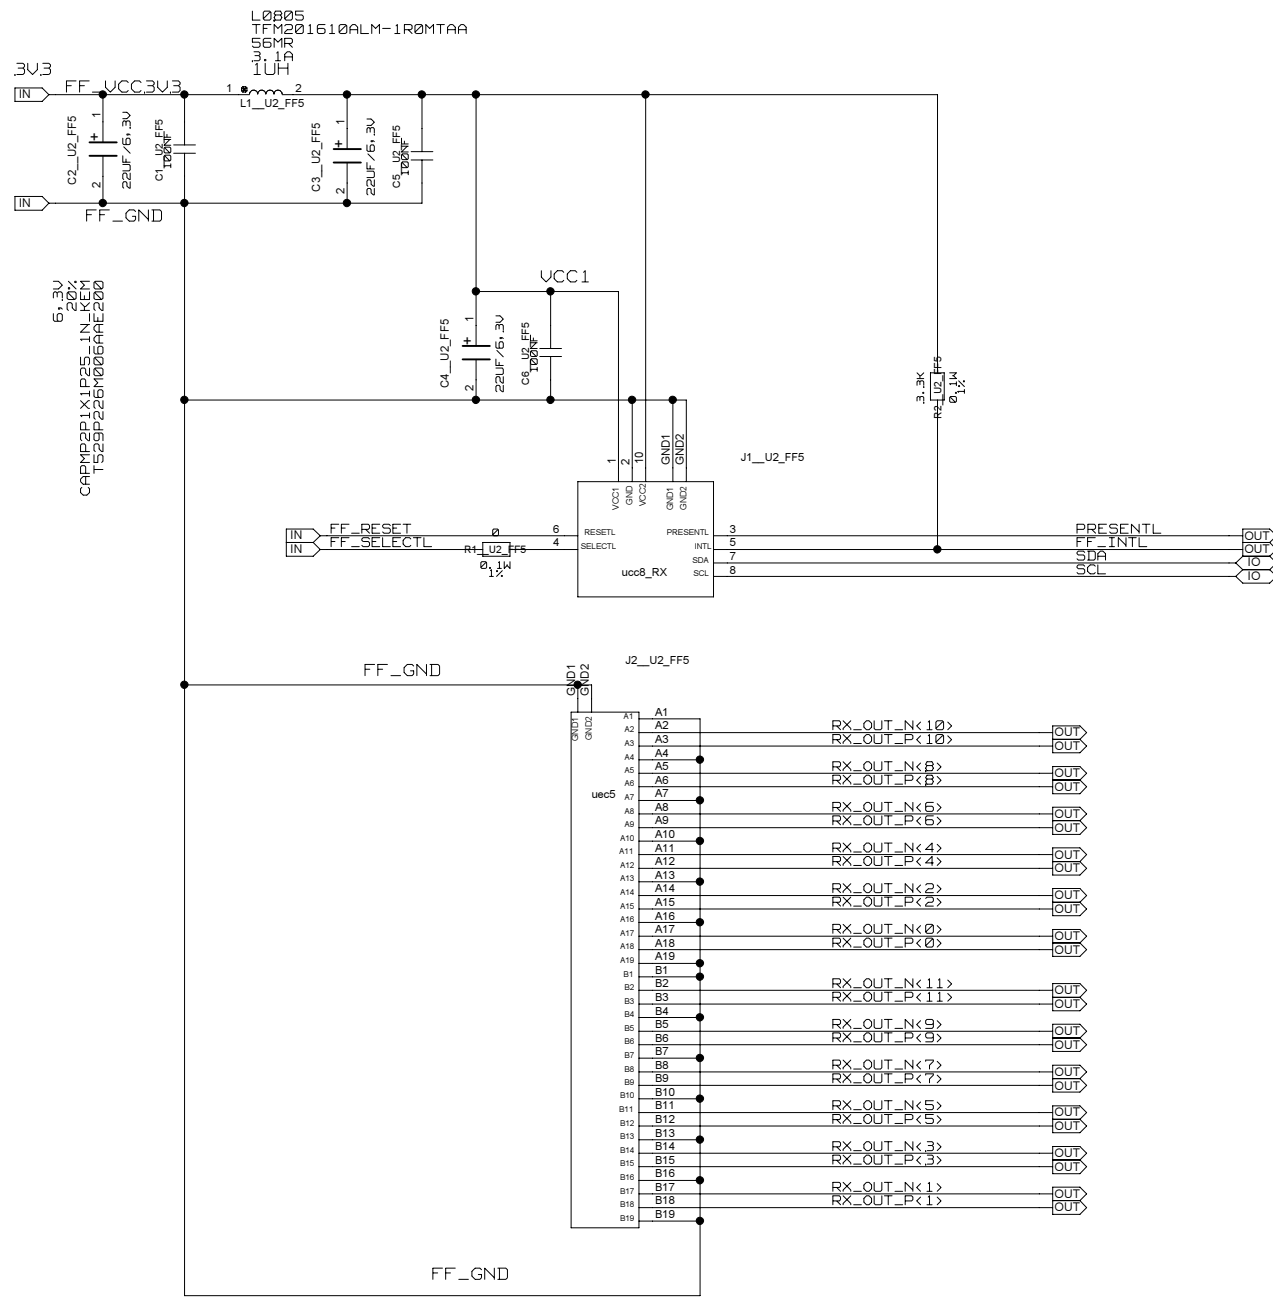

REVISIONS			
ZONE	LTR	DESCRIPTION	DATE

	NAME	DATE	SIGN	DRAWING TITLE	
CHECKED	U.SCHAEFER			FFEX	
CHECKED					
CHECKED					
DRAWN	BAUSS			B. BAUSS Thu Jun 15 14:51:14 2023	
BLOCK TITLE					DRAWING NO.
firefly_rx					
UNIVERSITY OF MAINZ				SIZE	REV.
				C	
SCALE					PAGE
					53 OF 102