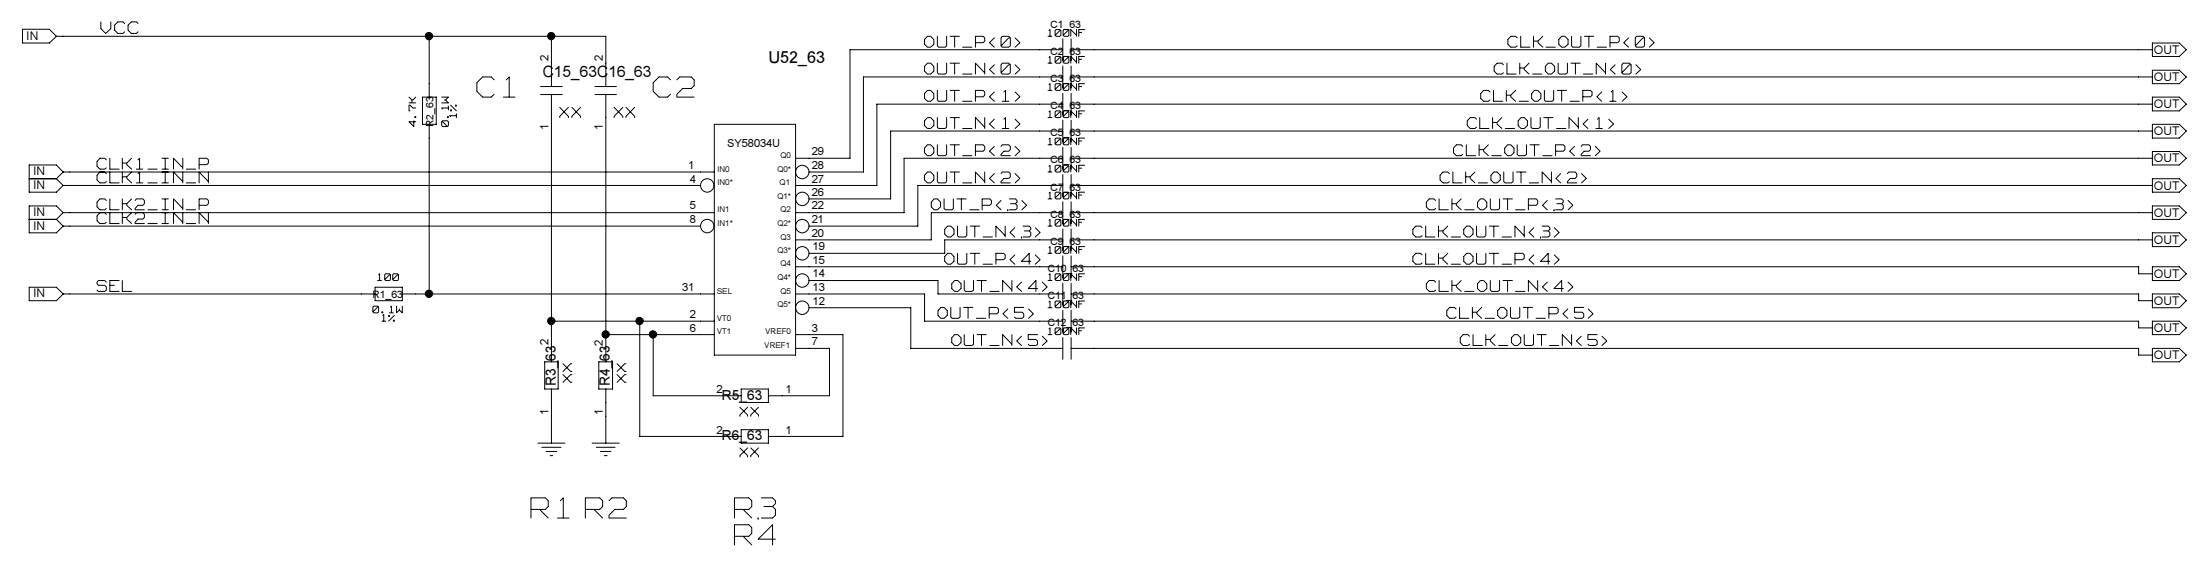

REVISIONS				
ZONE	LTR	DESCRIPTION	DATE	APPR.

CLOCK CML FANOUT6 AC