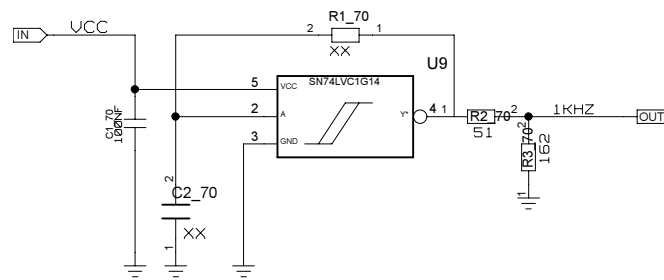

REVISIONS

ZONE	LTR	DESCRIPTION	DATE	APPR.

CLOCK_OSC

CHECKED	U.SCHAEFER	DATE	SIGN	DRAWING TITLE FFEX	
CHECKED					
CHECKED					
DRAWN	BAUSS				
BLOCK TITLE clock_osc				B. BAUSS Fri Aug 18 09:49:17 2023	
UNIVERSITY OF MAINZ				SIZE C	DRAWING NO.
				SCALE	PAGE 99 OF 102