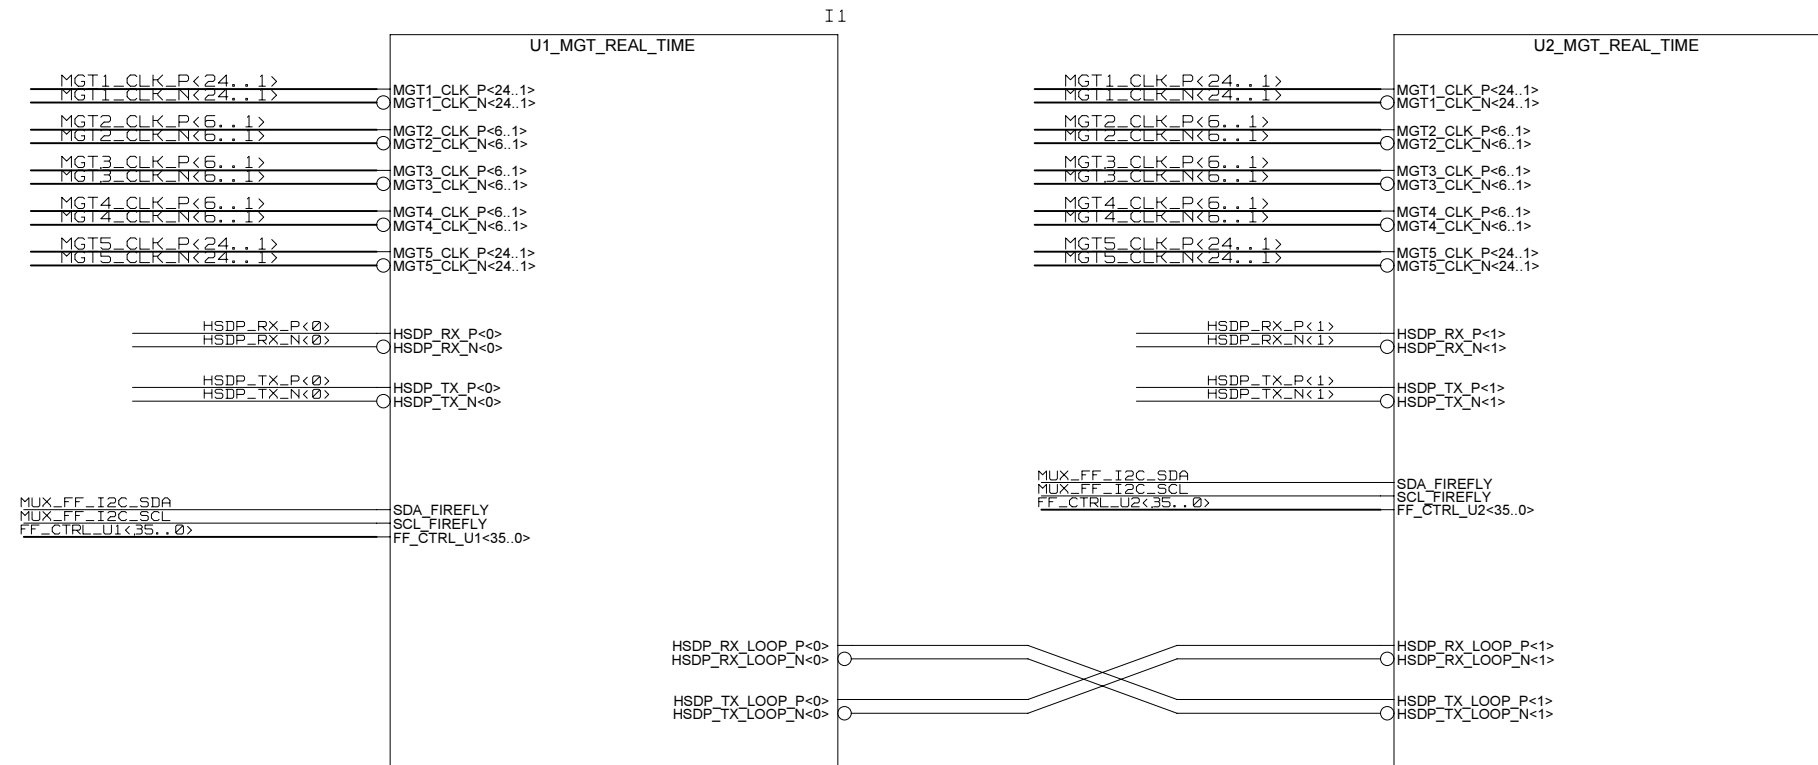

REVISIONS				
ZONE	LTR	DESCRIPTION	DATE	APPR.

MGT REAL TIME

CHECKED	NAME	DATE	SIGN	DRAWING TITLE		
CHECKED	U.SCHAEFER				FFEX	
CHECKED						
CHECKED						
DRAWN	BAUSS					
BLOCK TITLE				ffex_proto_v1		
UNIVERSITY OF MAINZ				SIZE C	REV.	DRAWING NO.
				SCALE		PAGE 3 OF 102

B. BAUSS Fri Aug 18 09:49:33 2023