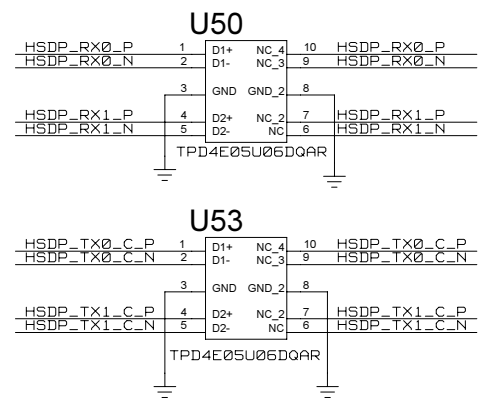

B. BAUSS Fri Aug 18 09:49:26 2023

REVISIONS				
ZONE	LTR	DESCRIPTION	DATE	APPR.

USB JTAG INPUT

JTAG CHAIN

FROM CTRL_MEZZ

ESD PROTECTION

CHECKED	U.SCHAEFER			DRAWING TITLE
CHECKED				
CHECKED				
DRAWN	BAUSS	08.06.2017		
BLOCK TITLE				<h1 style="text-align: center;">FFEX</h1> <p style="text-align: center;">B. BAUSS Fri Aug 18 09:49:25 2023</p>
jtag				
UNIVERSITY OF MAINZ				
SIZE	REV.	DRAWING NO.		PAGE
C				
SCALE				