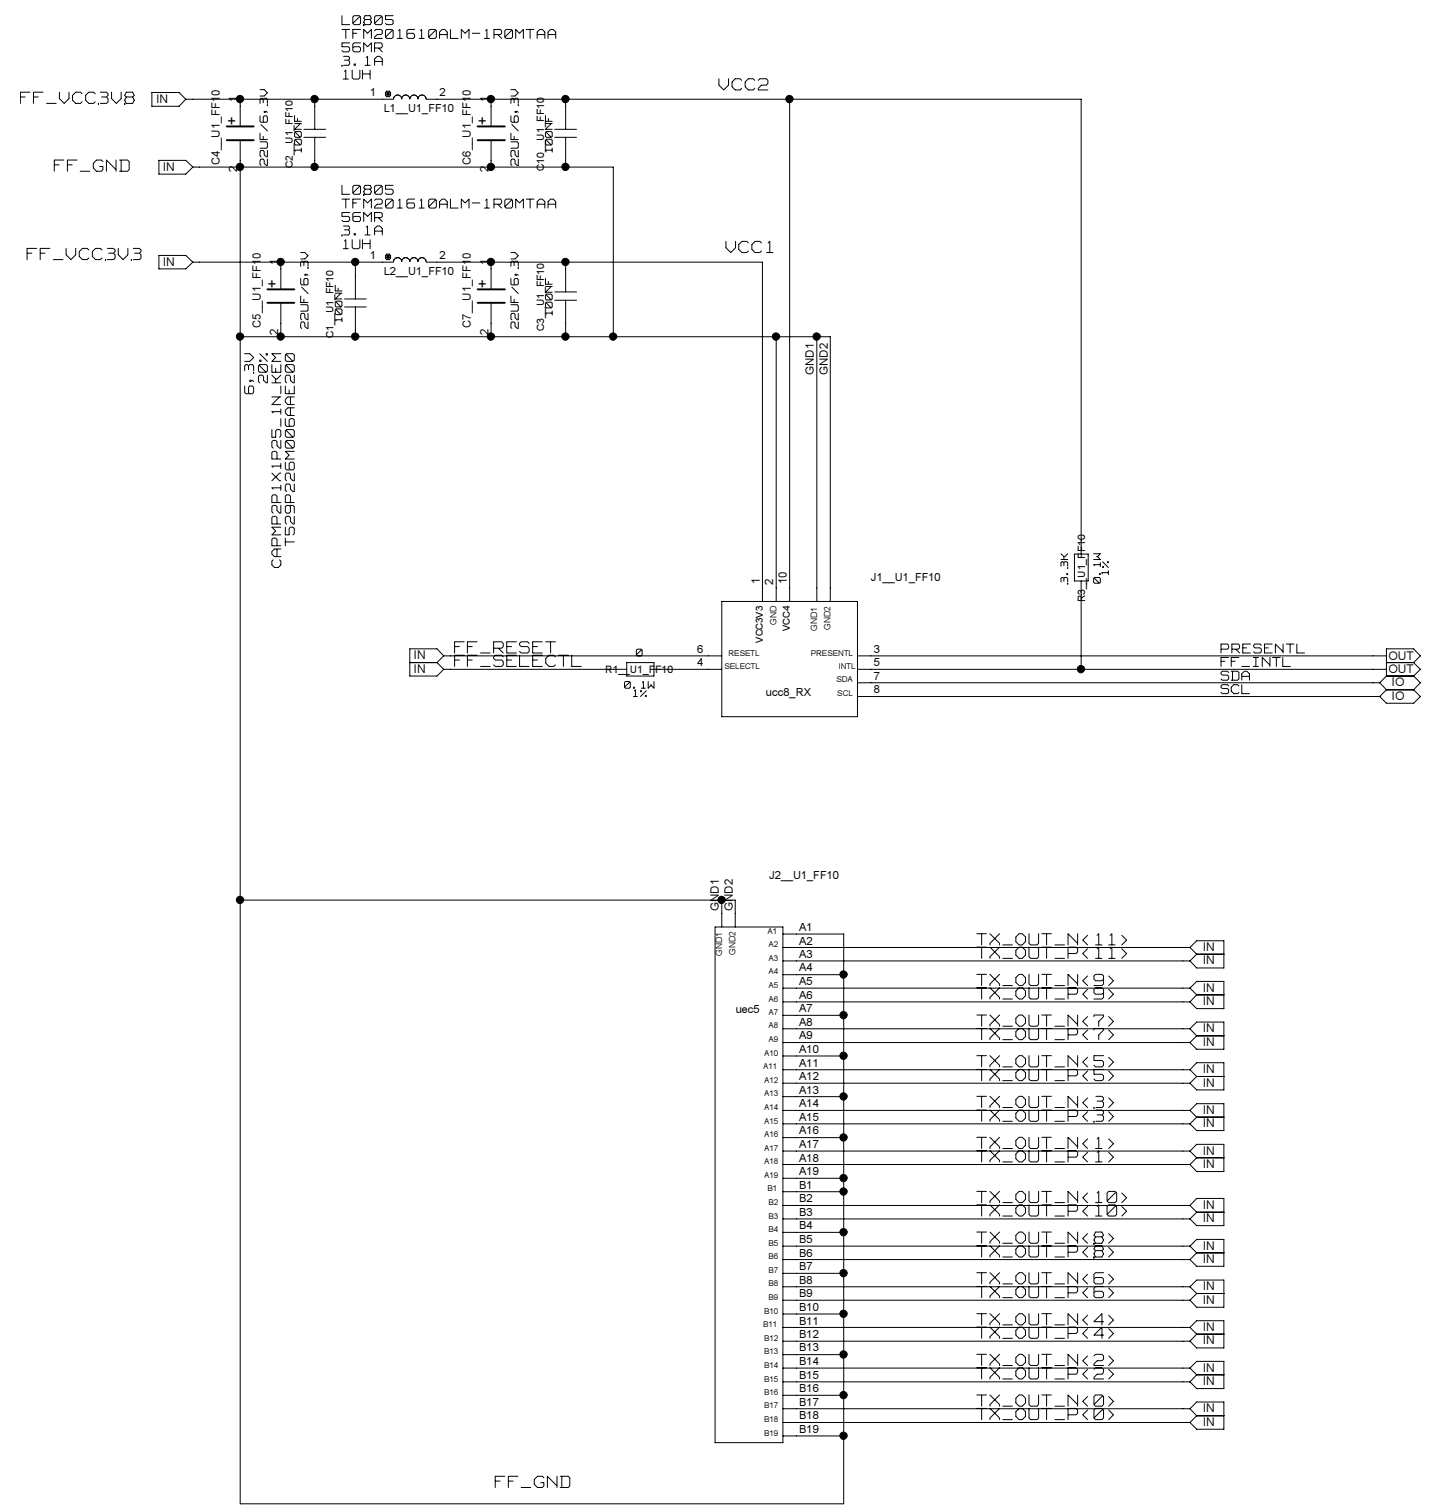

REVISIONS				
ZONE	LTR	DESCRIPTION	DATE	APPR.

CHECKED	U.SCHAEFER			DRAWING TITLE
CHECKED				
CHECKED				
DRAWN	BAUSS			
BLOCK TITLE				FFEX B. BAUSS Thu Jun 15 14:43:51 2023
firefly_tx				
UNIVERSITY OF MAINZ			SIZE C REV. DRAWING NO.	
SCALE			PAGE 27 OF 102