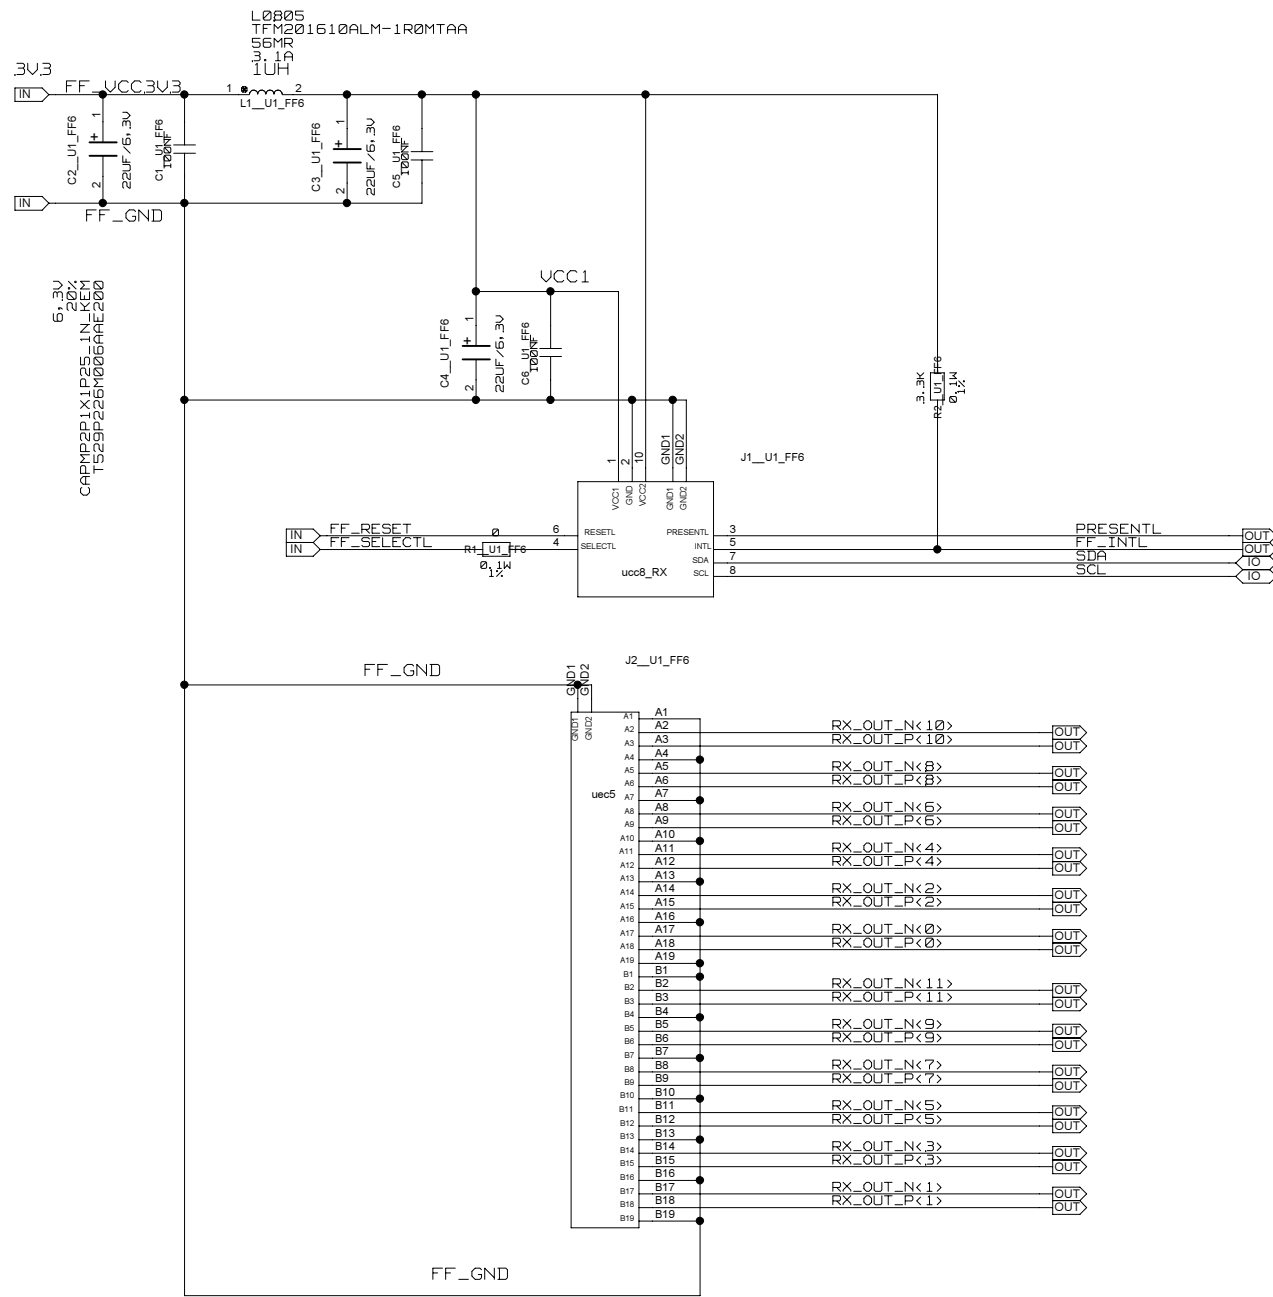

REVISIONS			
ZONE	LTR	DESCRIPTION	DATE

CHECKED	NAME	DATE	SIGN	DRAWING TITLE	
CHECKED	U.SCHAEFER			FFEX	
CHECKED					
CHECKED					
DRAWN	BAUSS			BLOCK TITLE	
				firefly_rx	
				B. BAUSS Thu Jun 15 14:51:14 2023	
UNIVERSITY OF MAINZ		SIZE	REV.	DRAWING NO.	
		C			
SCALE				PAGE	
				26 OF 102