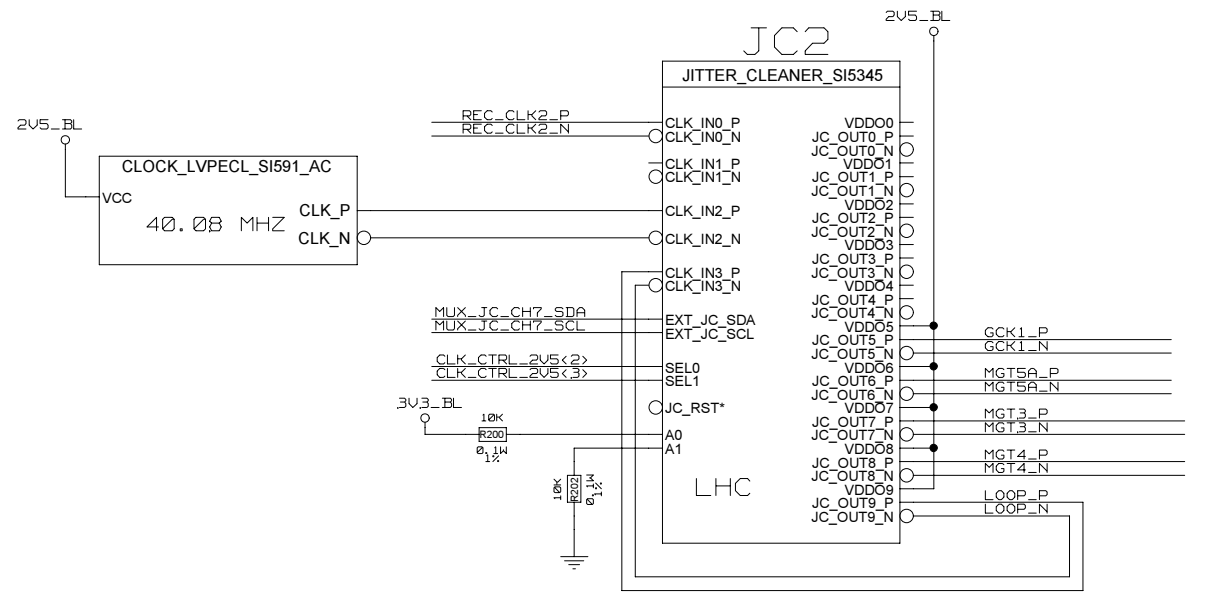

REVISIONS				
ZONE	LTR	DESCRIPTION	DATE	APPR.

JITTER CLEANER

CHECKED	NAME	DATE	SIGN	DRAWING TITLE
CHECKED	U.SCHAEFER			
CHECKED				
CHECKED				
DRAWN	BAUSS			FFEX
BLOCK TITLE				
UNIVERSITY OF MAINZ				B. BAUSS Fri Aug 18 09:49:28 2023
SCALE		REV.	DRAWING NO.	
PAGE		PAGE		
61 OF 102		61 OF 102