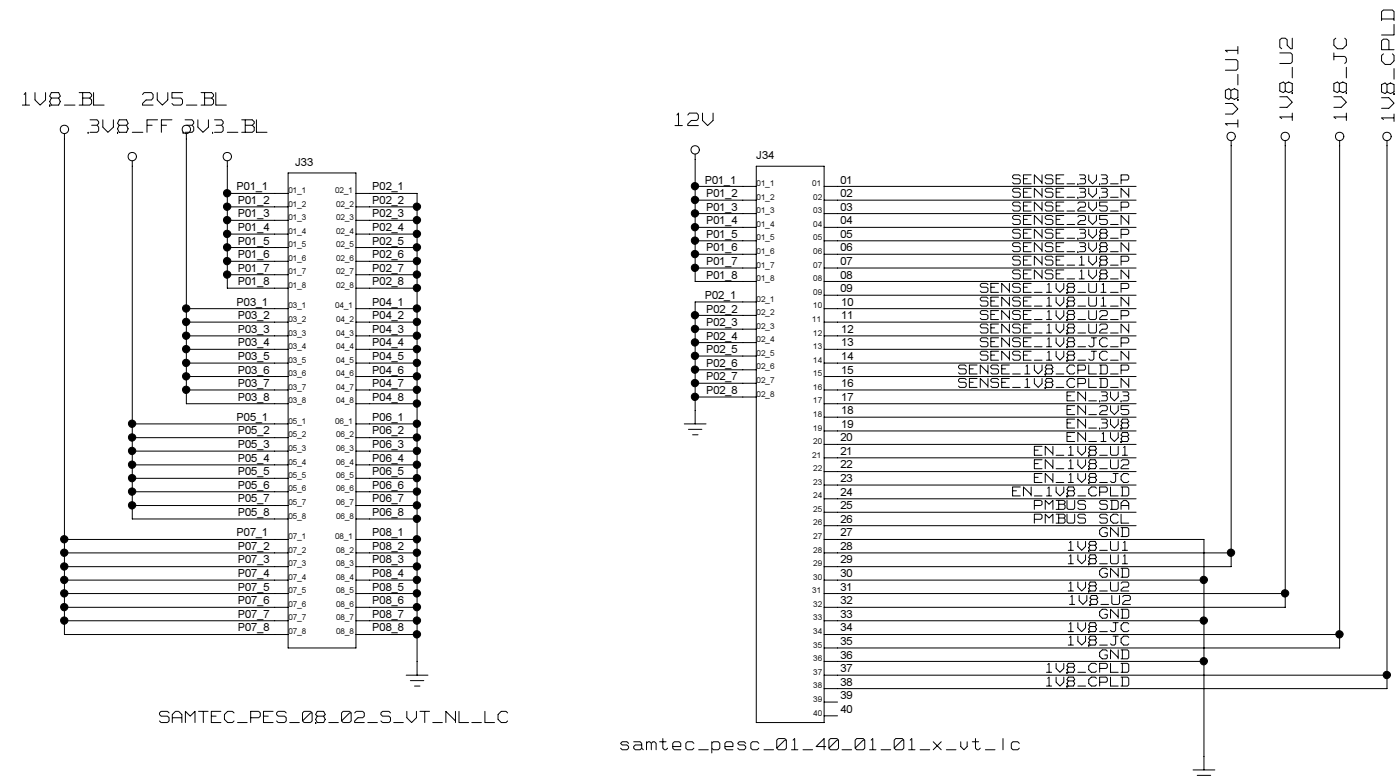

REVISIONS				
ZONE	LTR	DESCRIPTION	DATE	APPR.

BOARDLEVEL

3V3_BL, 2V5_BL, 1V8_BL, 3V8_FF_BIAS, 1V8_U1, 1V8_U2
1V8_CPLD, 1V8_JC