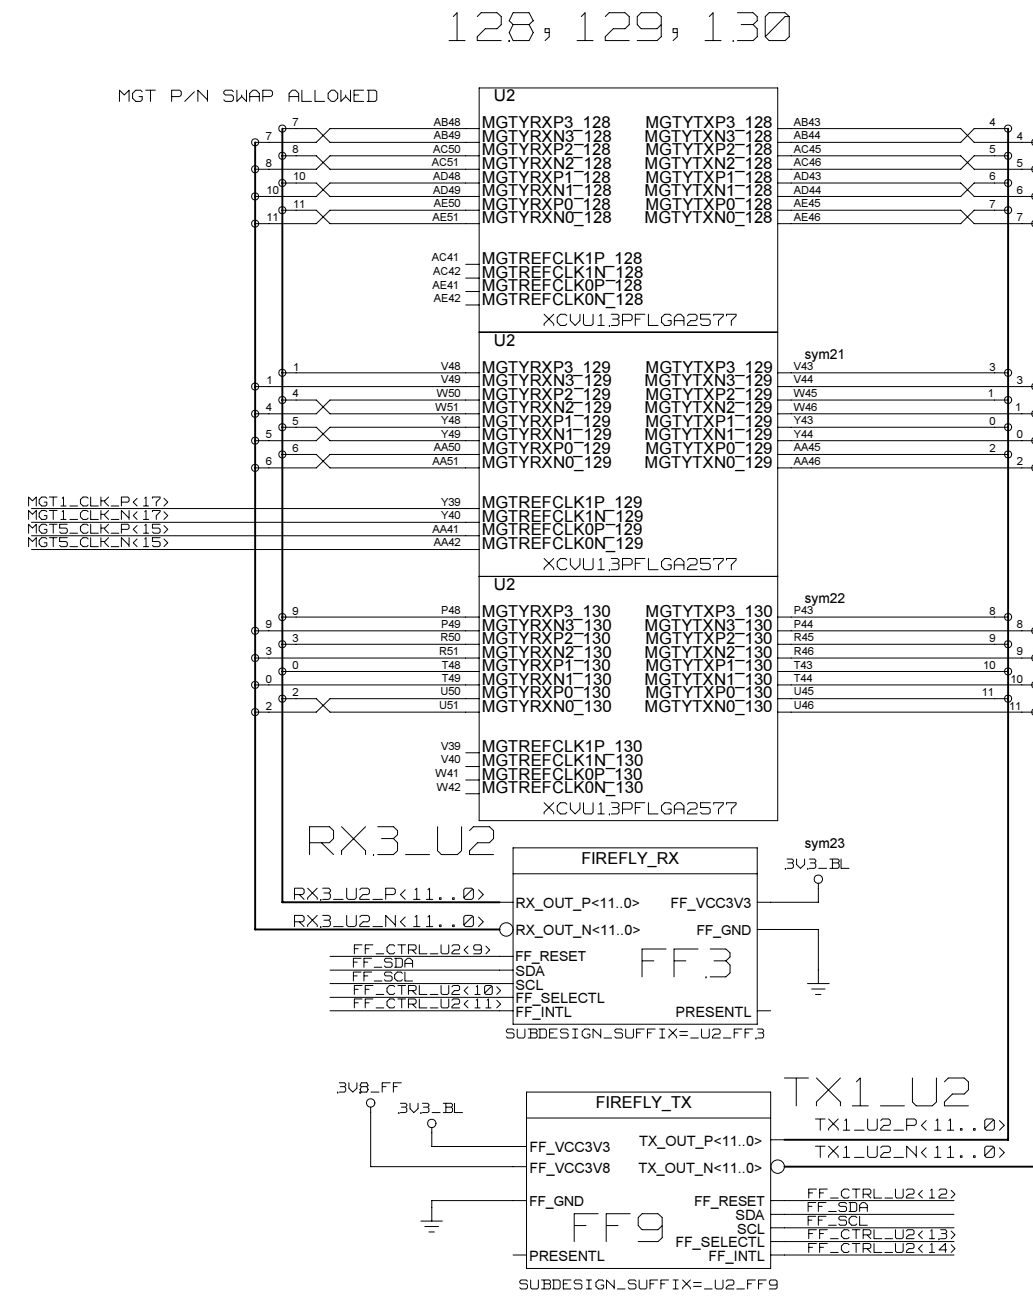

HIGH SPEED OPTICAL LINKS

REVISIONS				
ZONE	LTR	DESCRIPTION	DATE	APPR.

NAME	DATE	SIGN	DRAWING TITLE
CHECKED	U.SCHAEFER		
CHECKED			
CHECKED			
DRAWN	BAUSS		
BLOCK TITLE			
u2_mgt_real_time			
UNIVERSITY OF MAINZ			
SIZE	REV.	DRAWING NO.	
C			
SCALE		PAGE	
		42 OF 102	

FFEX

B. BAUSS Fri Aug 18 09:49:20 2023