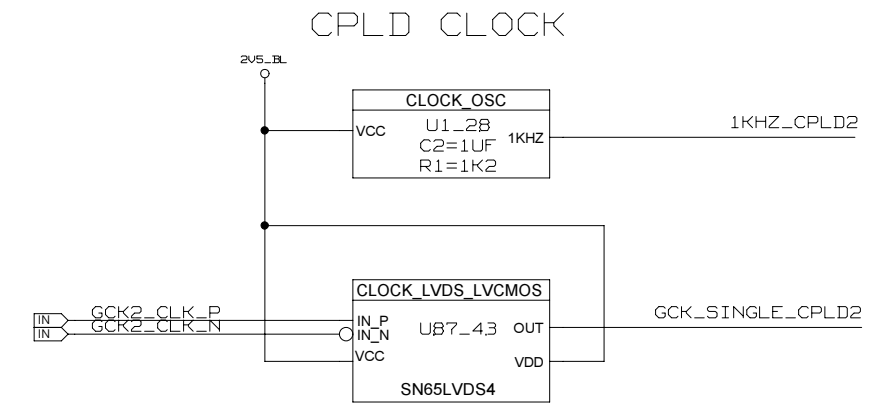

REVISIONS				
ZONE	LTR	DESCRIPTION	DATE	APPR.

FF_CONTROL AND CTRL CPLD2

NAME	DATE	SIGN	DRAWING TITLE
CHECKED	U.SCHAEFER		
CHECKED			
CHECKED			
DRAWN	BAUSS	22.07.2015	
BLOCK TITLE			
cpld			
UNIVERSITY OF MAINZ			
SIZE	REV.	DRAWING NO.	
C			
SCALE		PAGE	
		90 OF 102	

FFEX

B. BAUSS Fri Aug 18 09:49:27 2023