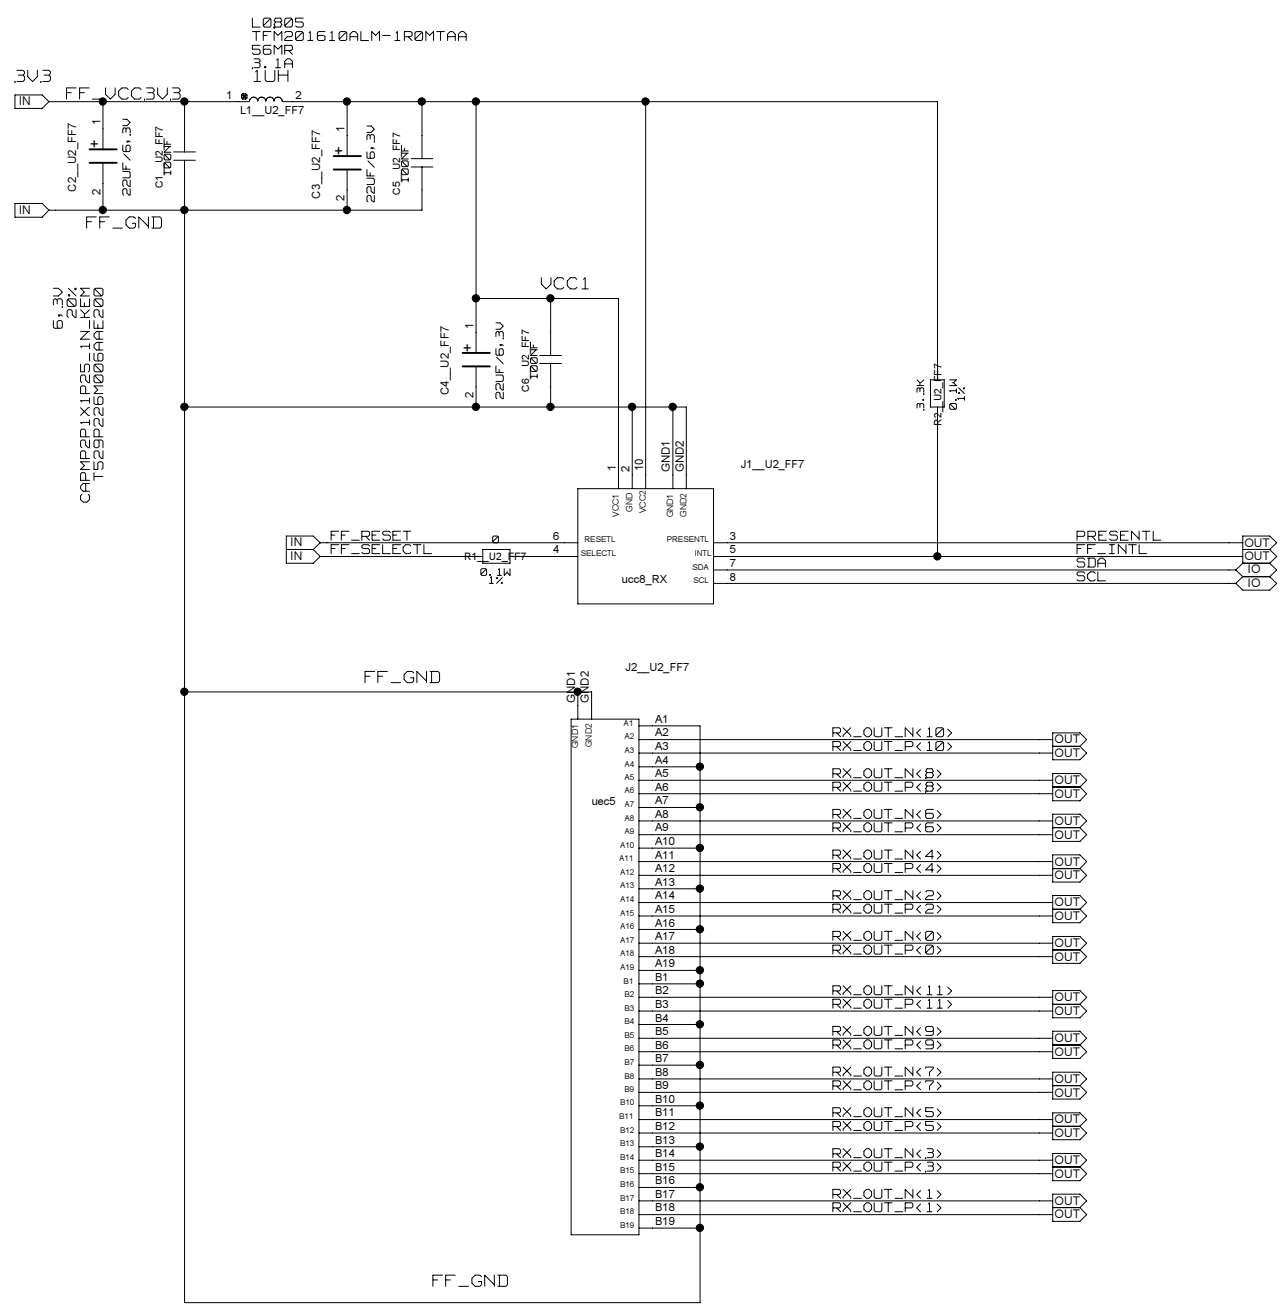

REVISIONS				
ZONE	LTR	DESCRIPTION	DATE	APPR.

CHECKED	U.SCHAEFER			DRAWING TITLE	
CHECKED					
CHECKED					
DRAWN	BAUSS				
BLOCK TITLE				FFEX B. BAUSS Thu Jun 15 14:51:14 2023	
firefly_rx					
UNIVERSITY OF MAINZ		SIZE C	REV.		DRAWING NO.
SCALE				PAGE 59 OF 102