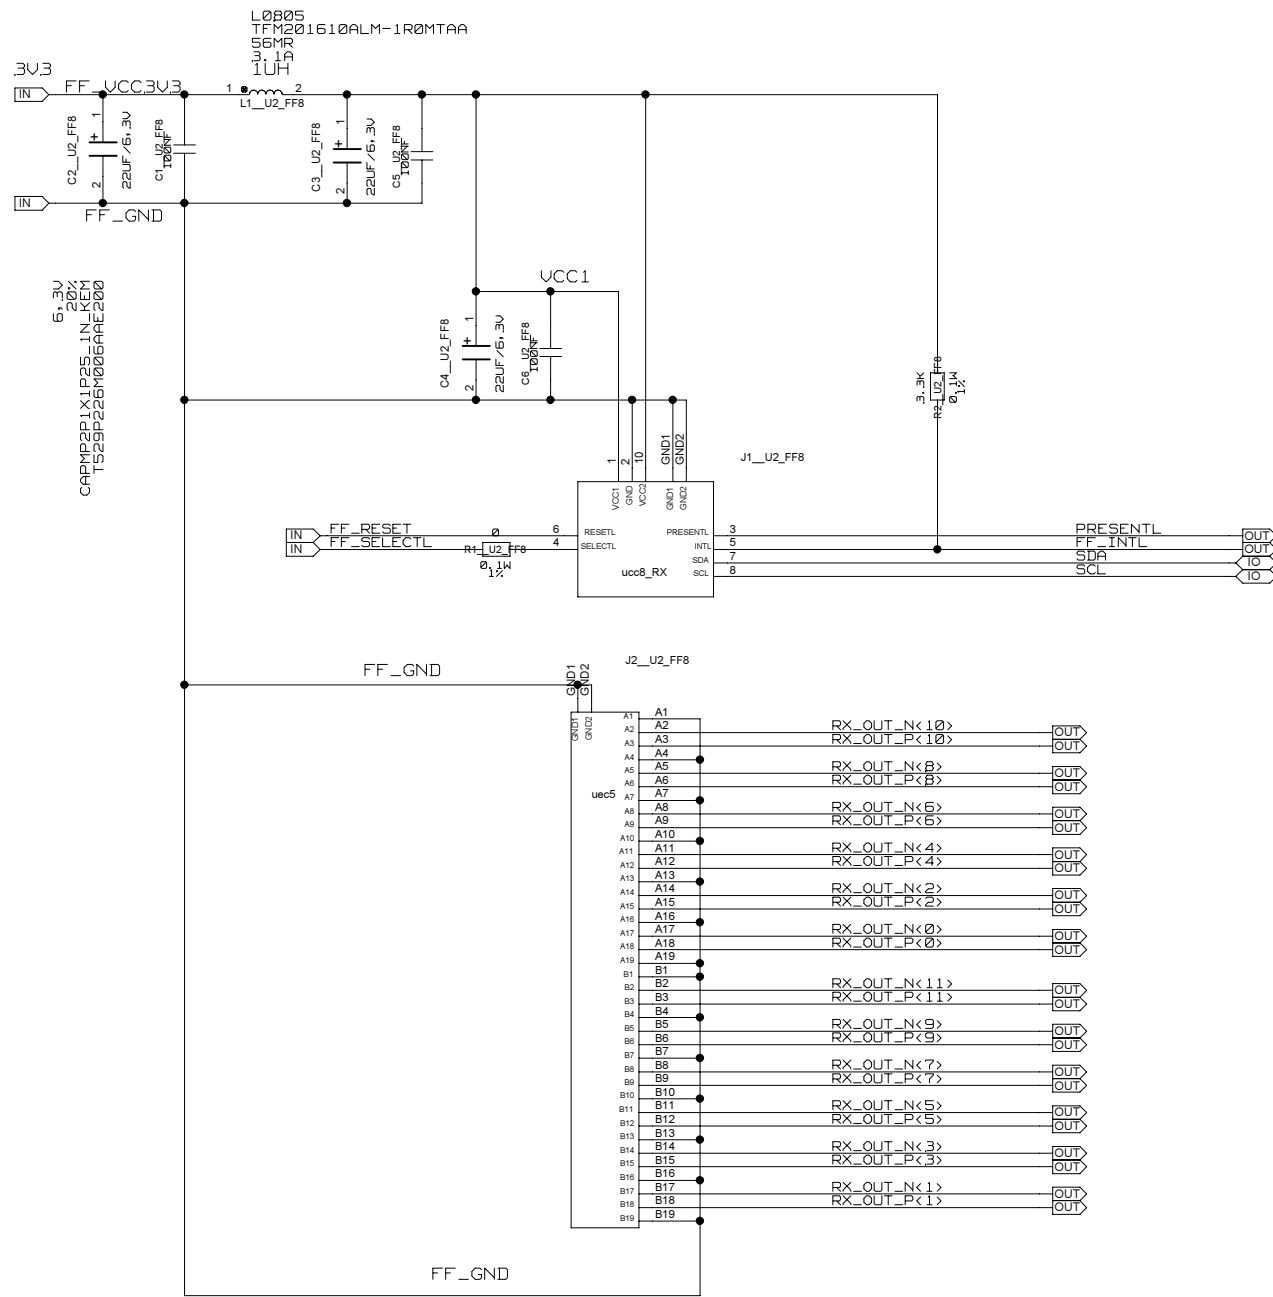

REVISIONS				
ZONE	LTR	DESCRIPTION	DATE	APPR.

CHECKED	NAME	DATE	SIGN	DRAWING TITLE FFEX B. BAUSS Thu Jun 15 14:51:14 2023
CHECKED	U.SCHAEFER			
CHECKED				
CHECKED				
DRAWN	BAUSS			
BLOCK TITLE firefly_rx				SIZE C
UNIVERSITY OF MAINZ				REV.
SCALE				DRAWING NO.
				PAGE 54 OF 102