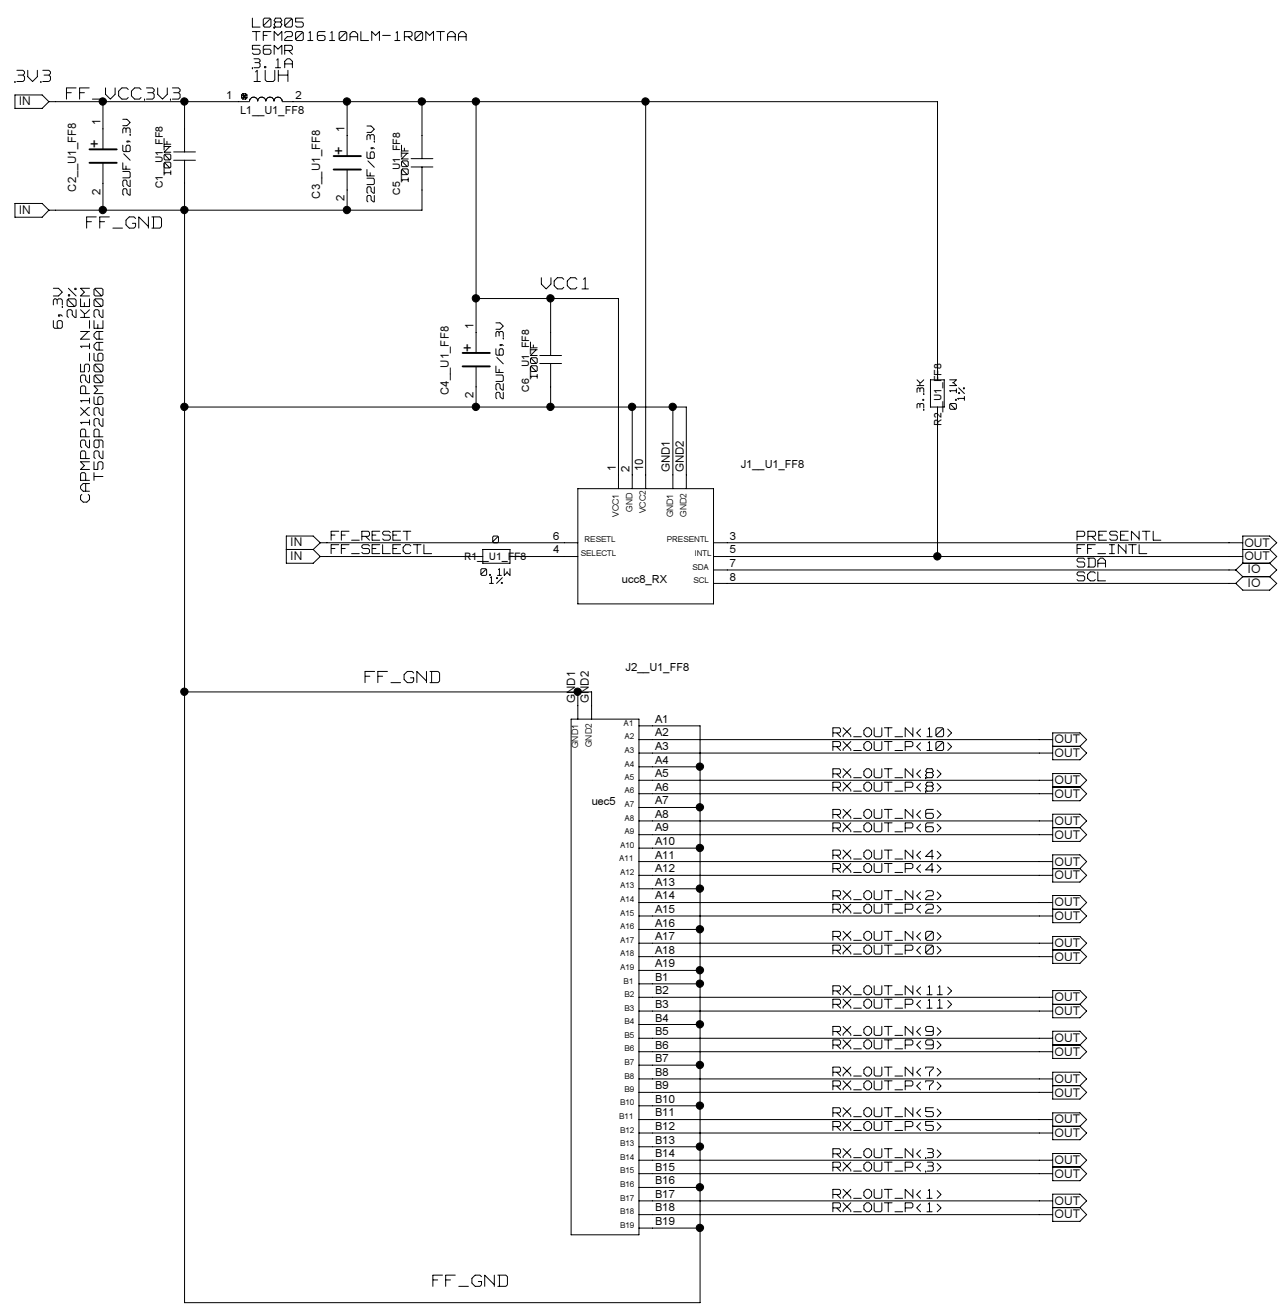

REVISIONS			
ZONE	LTR	DESCRIPTION	DATE

	NAME	DATE	SIGN	DRAWING TITLE
CHECKED	U.SCHAEFER			
CHECKED				
CHECKED				
DRAWN	BAUSS			FFEX B. BAUSS Thu Jun 15 14:51:14 2023
BLOCK TITLE				
firefly_rx				SIZE C REV. DRAWING NO.
UNIVERSITY OF MAINZ				SCALE PAGE 24 OF 102