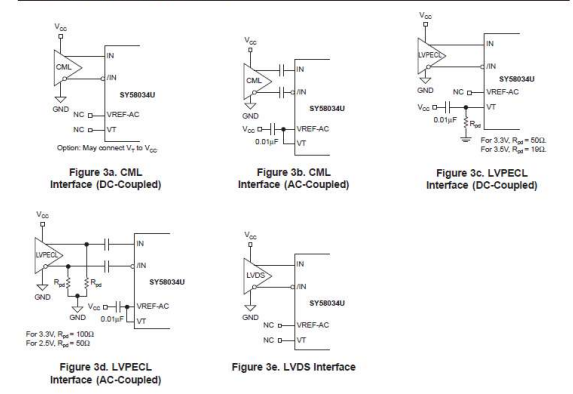

INPUT INTERFACE APPLICATIONS

	NAME	DATE	SIGN	DRAWING TITLE
CHECKED	U.SCHAEFER			
CHECKED				
CHECKED				
DRAWN	BAUSS			FFEX
BLOCK TITLE				
clock_cml_fanout6_ac				B. BAUSS Fri Aug 18 09:49:16 2023
UNIVERSITY OF MAINZ	SIZE	REV.	DRAWING NO.	
	C			
SCALE				PAGE
				B2 OF 102