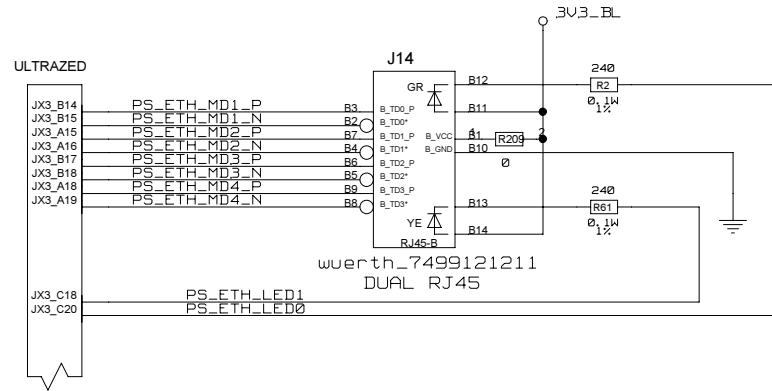

ULTRAZED TO MAINBOARD RJ45

ULTRAZED MAINBOARD

ULTRAZED PMBUS

CHECKED	NAME	DATE	SIGN	DRAWING TITLE	
CHECKED	U.SCHAEFER				
CHECKED					
CHECKED					
DRAWN	BAUSS				
BLOCK TITLE				FFEX B. BAUSS Fri Aug 18 09:49:19 2023	
ultrazed					
UNIVERSITY OF MAINZ					
SIZE	REV.	DRAWING NO.		PAGE	
C					100 OF 102
SCALE