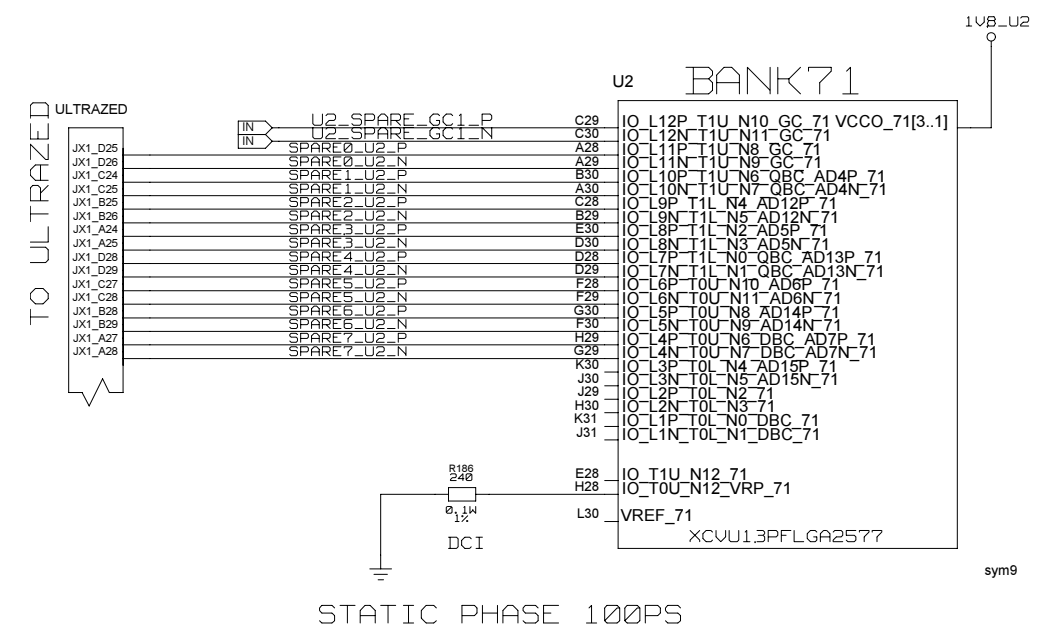

REVISIONS				
ZONE	LTR	DESCRIPTION	DATE	APPR.

CHECKED	NAME	DATE	SIGN	DRAWING TITLE
CHECKED	U.SCHAEFER			
CHECKED				
CHECKED				
DRAWN	BAUSS25.08.2015			FFEX B. BAUSS Fri Aug 18 09:49:20 2023
BLOCK TITLE				
u2_parallel_10				<table border="1"> <tr> <td>SIZE</td> <td>REV.</td> <td>DRAWING NO.</td> </tr> <tr> <td>C</td> <td></td> <td></td> </tr> </table>
UNIVERSITY OF MAINZ				<table border="1"> <tr> <td>SCALE</td> <td>PAGE</td> </tr> <tr> <td></td> <td>9 OF 102</td> </tr> </table>