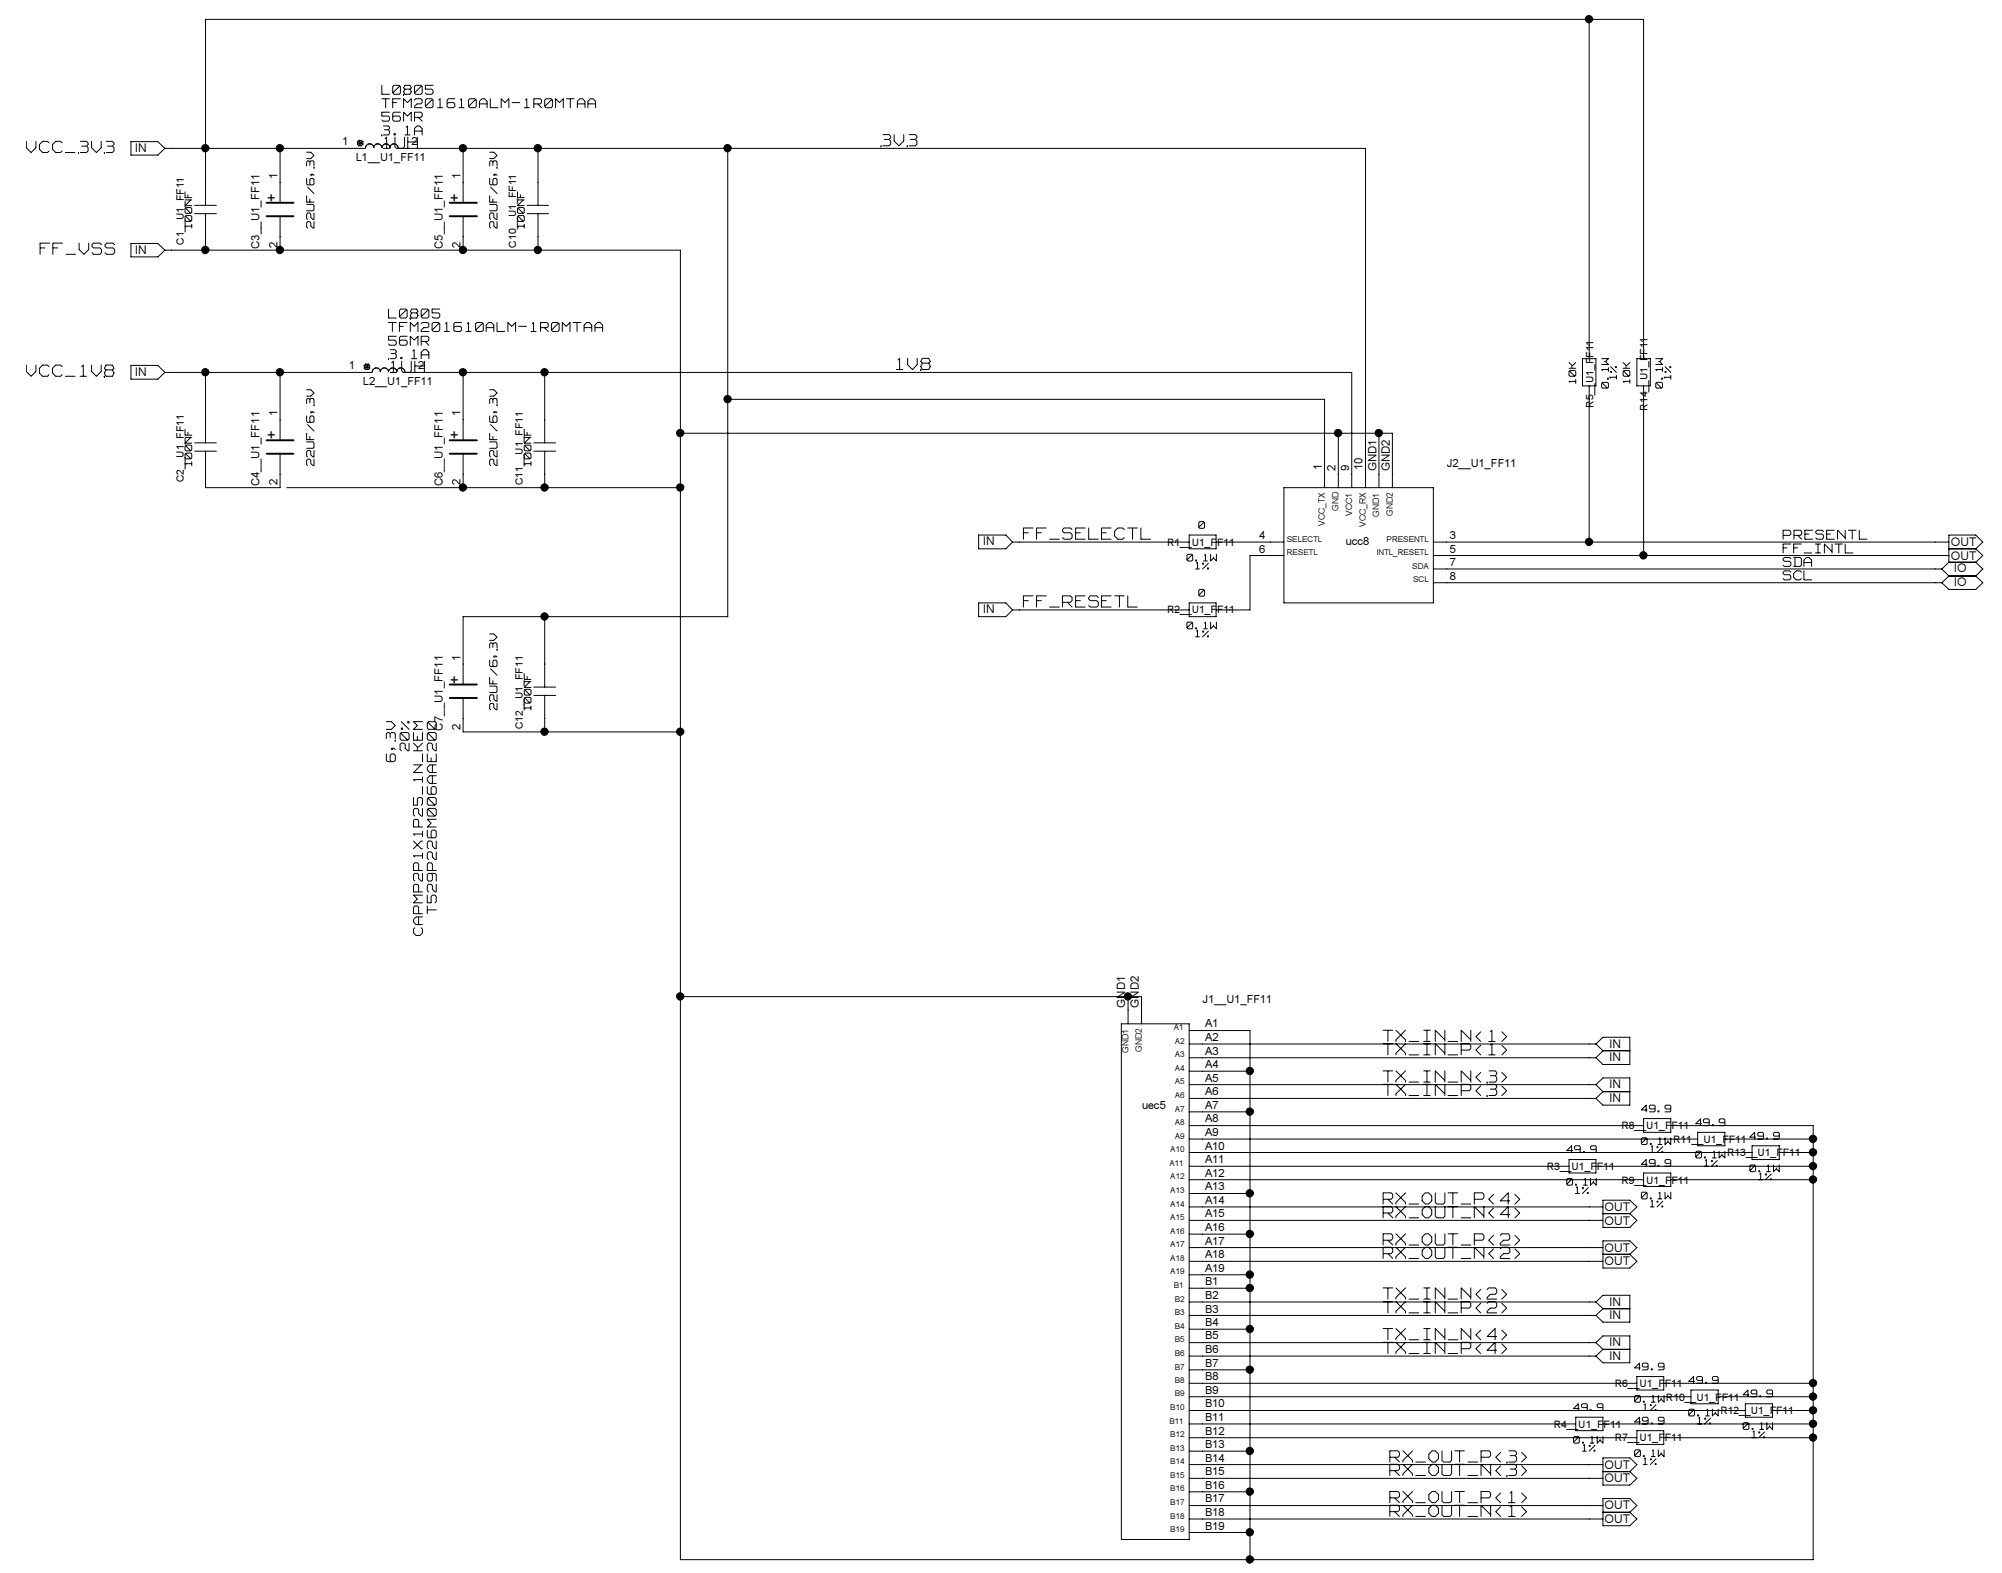

REVISIONS				
ZONE	LTR	DESCRIPTION	DATE	APPR.

NAME	DATE	SIGN	DRAWING TITLE	
CHECKED	U.SCHAEFER		FFEX B. BAUSS Thu Jun 15 14:42:47 2023	
CHECKED				
CHECKED				
DRAWN	BAUSS			
BLOCK TITLE			DRAWING NO.	
firefly_rx_tx			DRAWING NO.	
UNIVERSITY OF MAINZ			SIZE	REV.
			C	
SCALE			PAGE	
			25 OF 102