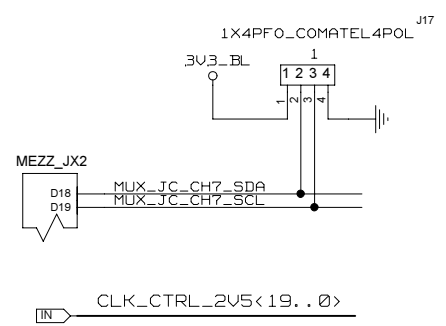

REVISIONS				
ZONE	LTR	DESCRIPTION	DATE	APPR.

JITTER CLEANER

CHECKED	NAME	DATE	SIGN	DRAWING TITLE
CHECKED	U.SCHAEFER			
CHECKED				
CHECKED				
DRAWN	BAUSS			FFEX
BLOCK TITLE				
UNIVERSITY OF MAINZ				B. BAUSS Fri Aug 18 09:49:28 2023
SCALE		REV.	DRAWING NO.	
PAGE		PAGE		
61 OF 102		61 OF 102