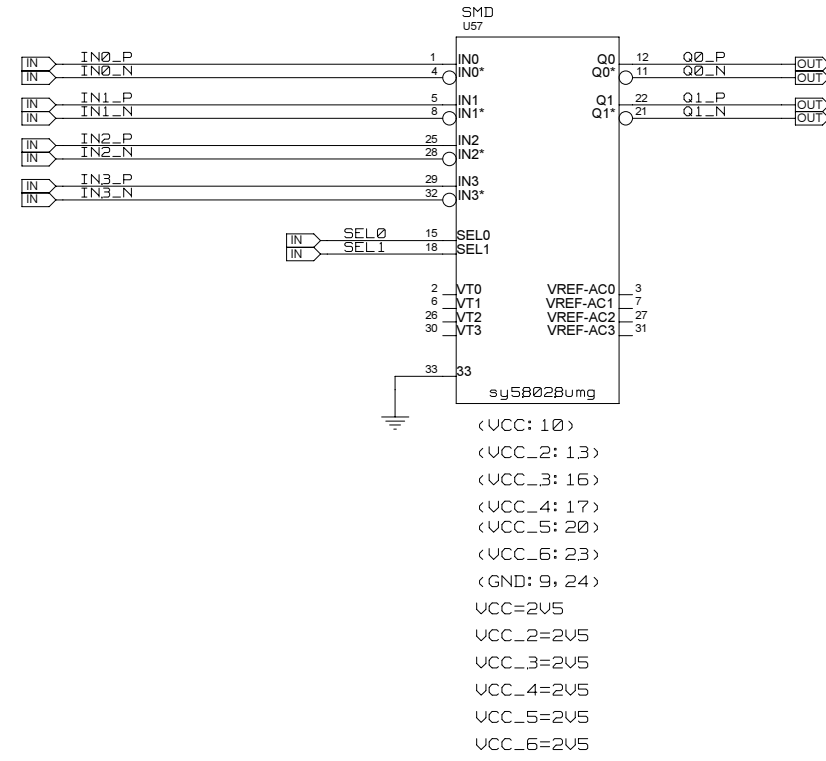

REVISIONS				
ZONE	LTR	DESCRIPTION	DATE	APPR.

LVDS

CHECKED	NAME	DATE	SIGN	DRAWING TITLE	
CHECKED	U.SCHAEFER				
CHECKED					
DRAWN	BAUSS				
BLOCK TITLE				FFEX B. BAUSS Fri Aug 18 09:49:19 2023	
clock_mux					
UNIVERSITY OF MAINZ			SIZE	REV.	DRAWING NO.
			C		
			SCALE		PAGE
					B1 OF 102