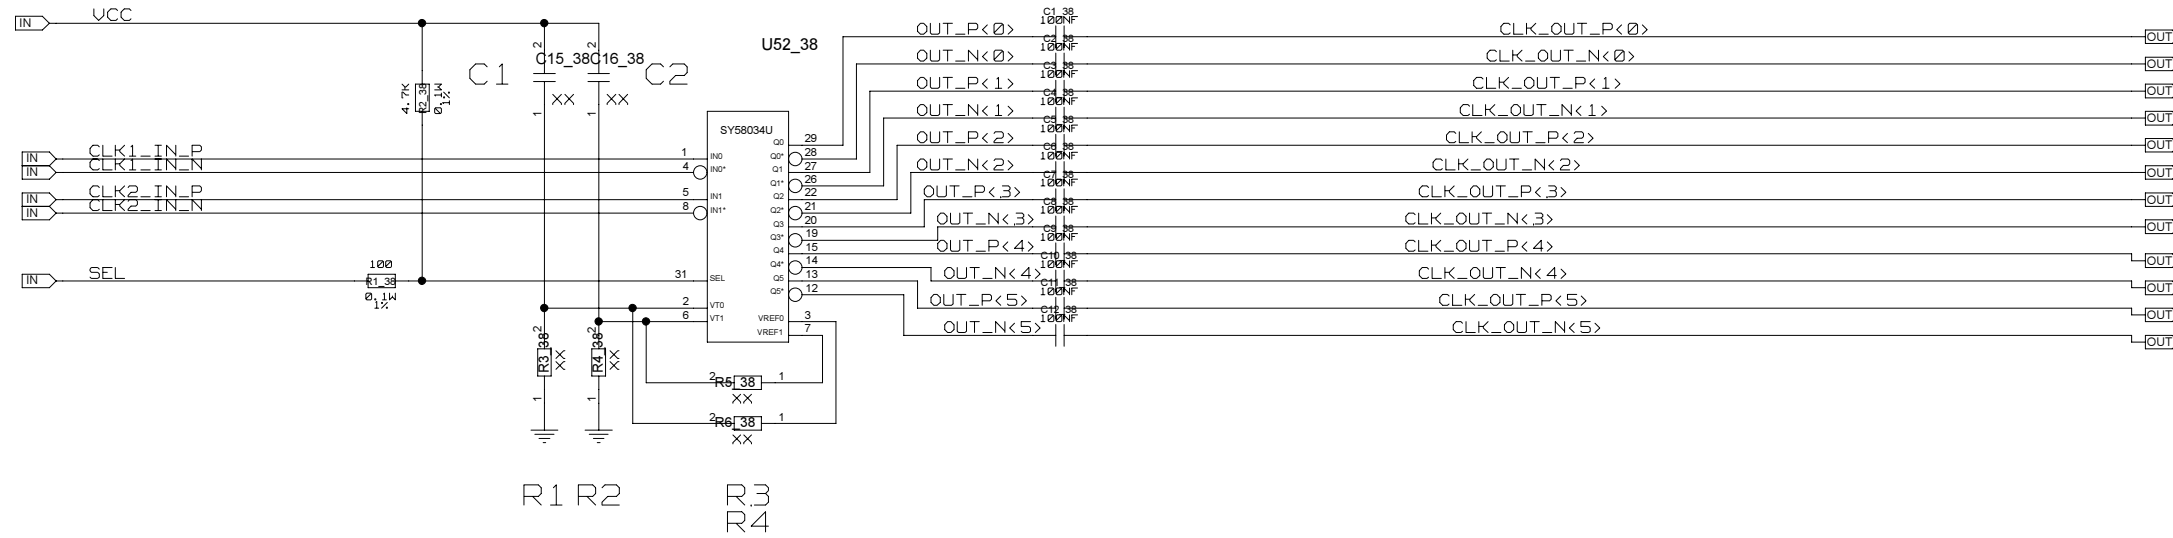

REVISIONS				
ZONE	LTR	DESCRIPTION	DATE	APPR.

CLOCK CML FANOUT6 AC