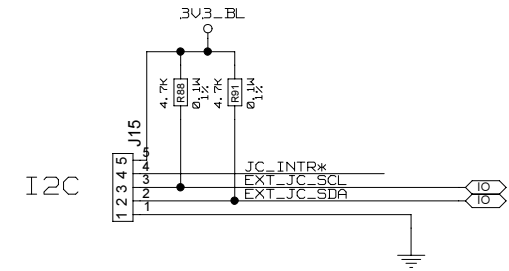

REVISIONS				
ZONE	LTR	DESCRIPTION	DATE	APPR.

JITTER CLEANER

LED2 RED 0402 SMD
LED2 YEL 0402 SMD

CHECKED	NAME	DATE	SIGN	DRAWING TITLE	
CHECKED	U.SCHAEFER				
CHECKED					
CHECKED					
DRAWN BAUSS				<h1>FFEX</h1>	
BLOCK TITLE jitter_cleaner_s15345					
UNIVERSITY OF MAINZ				SIZE C	DRAWING NO.
				SCALE	PAGE 80 OF 102