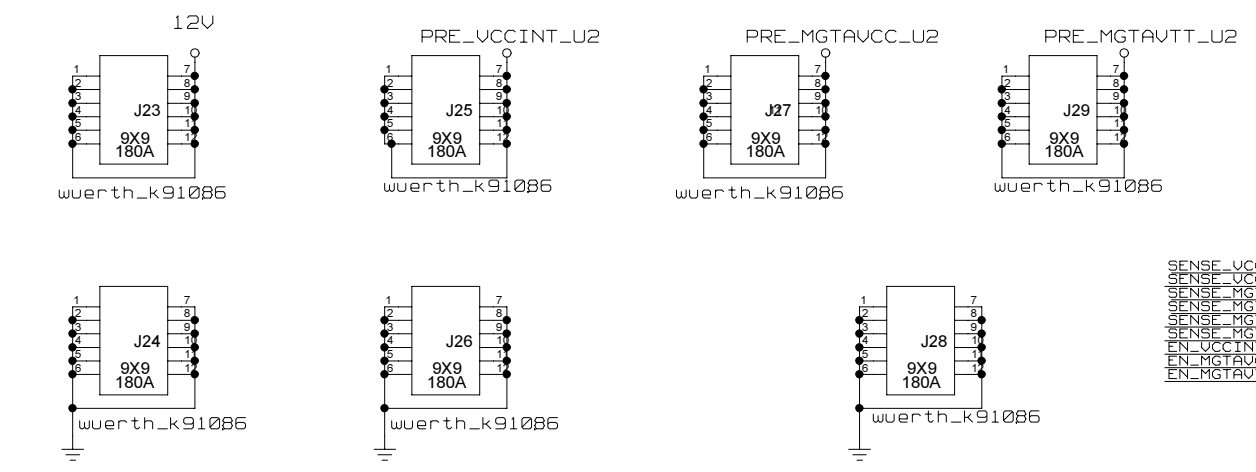

TRACE LENGTH FROM RESISTOR PINS
TO PIN SAME LENGTH
UG576 SHEET 297

REF_DES_PATTERN=($PHYS_DES_PREFIX) [0-9] -B