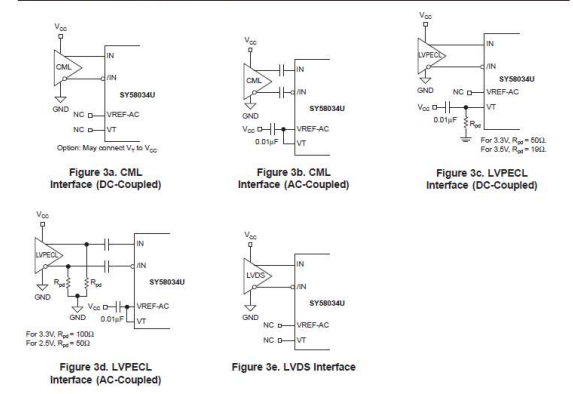

INPUT INTERFACE APPLICATIONS

CHECKED	NAME	DATE	SIGN	DRAWING TITLE
CHECKED	U.SCHAEFER			
CHECKED				
DRAWN	BAUSS			
BLOCK TITLE				FFEX
clock_cml_fanout6_ac				
UNIVERSITY OF MAINZ				B. BAUSS Fri Aug 18 09:49:16 2023 SIZE C REV. DRAWING NO.
SCALE				PAGE B3 OF 102