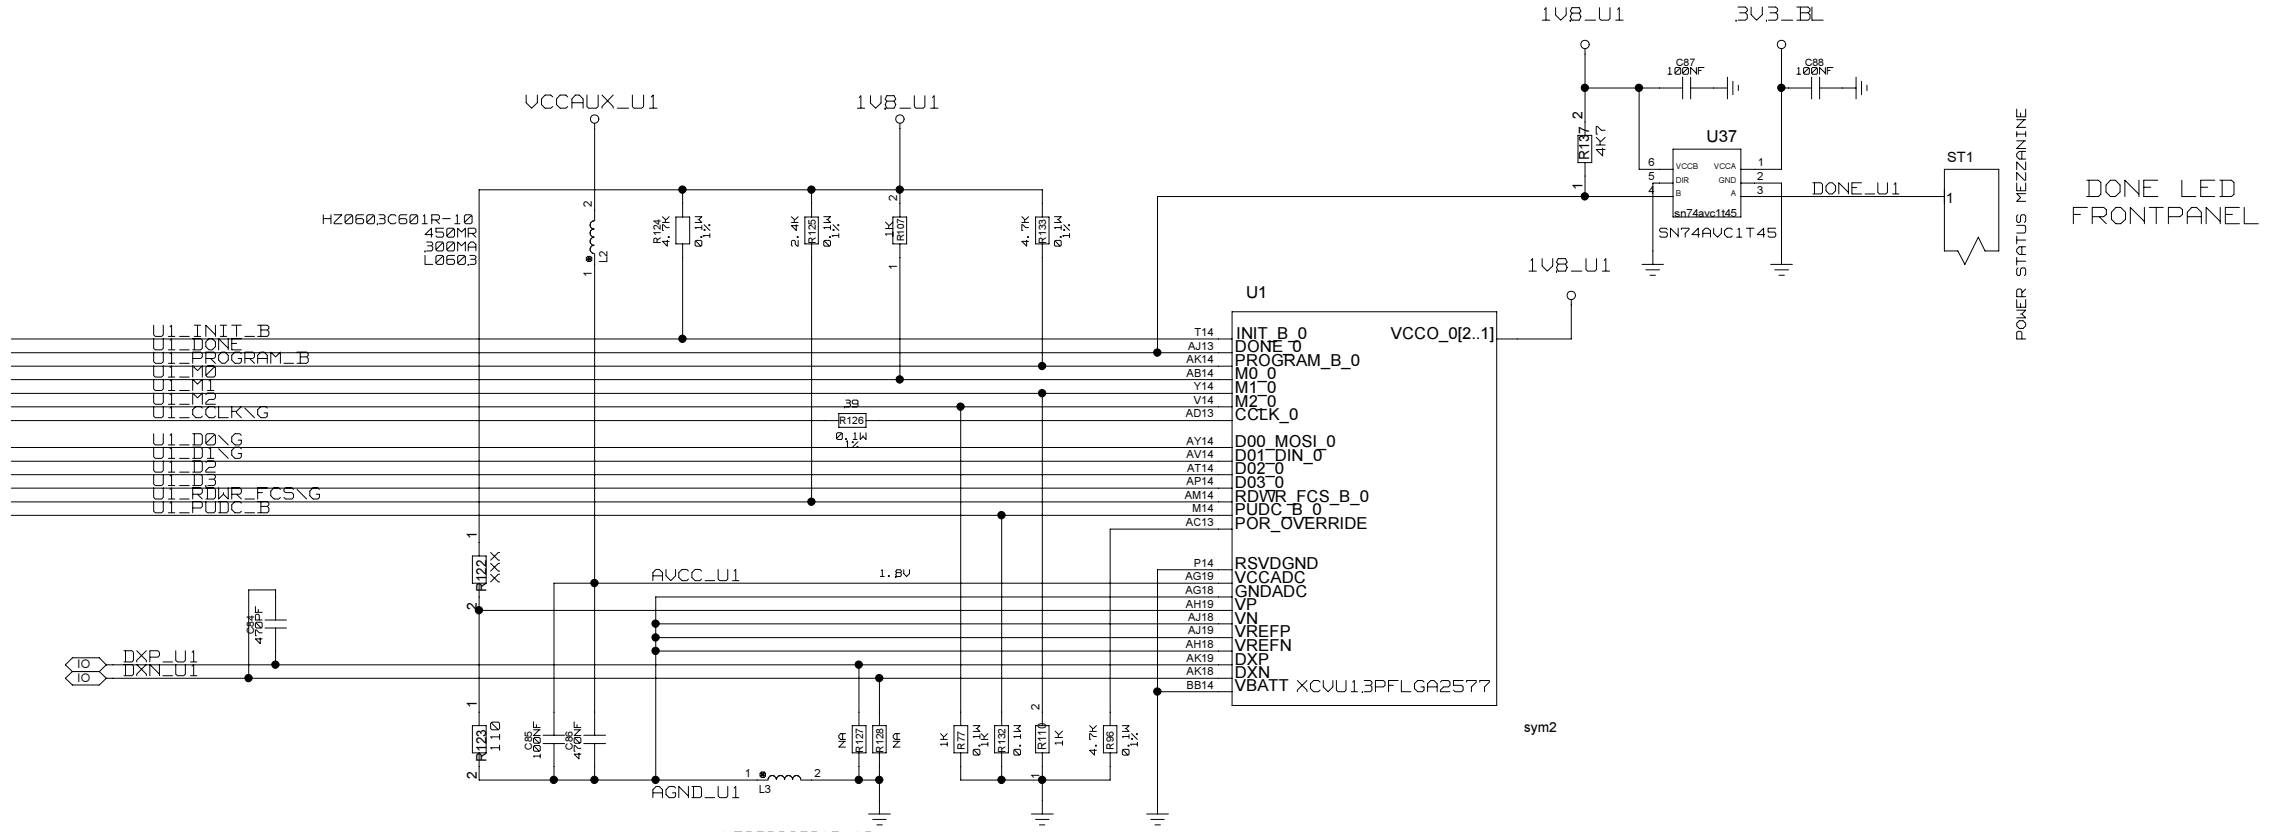

REVISIONS				
ZONE	LTR	DESCRIPTION	DATE	APPR.

CONFIG U1