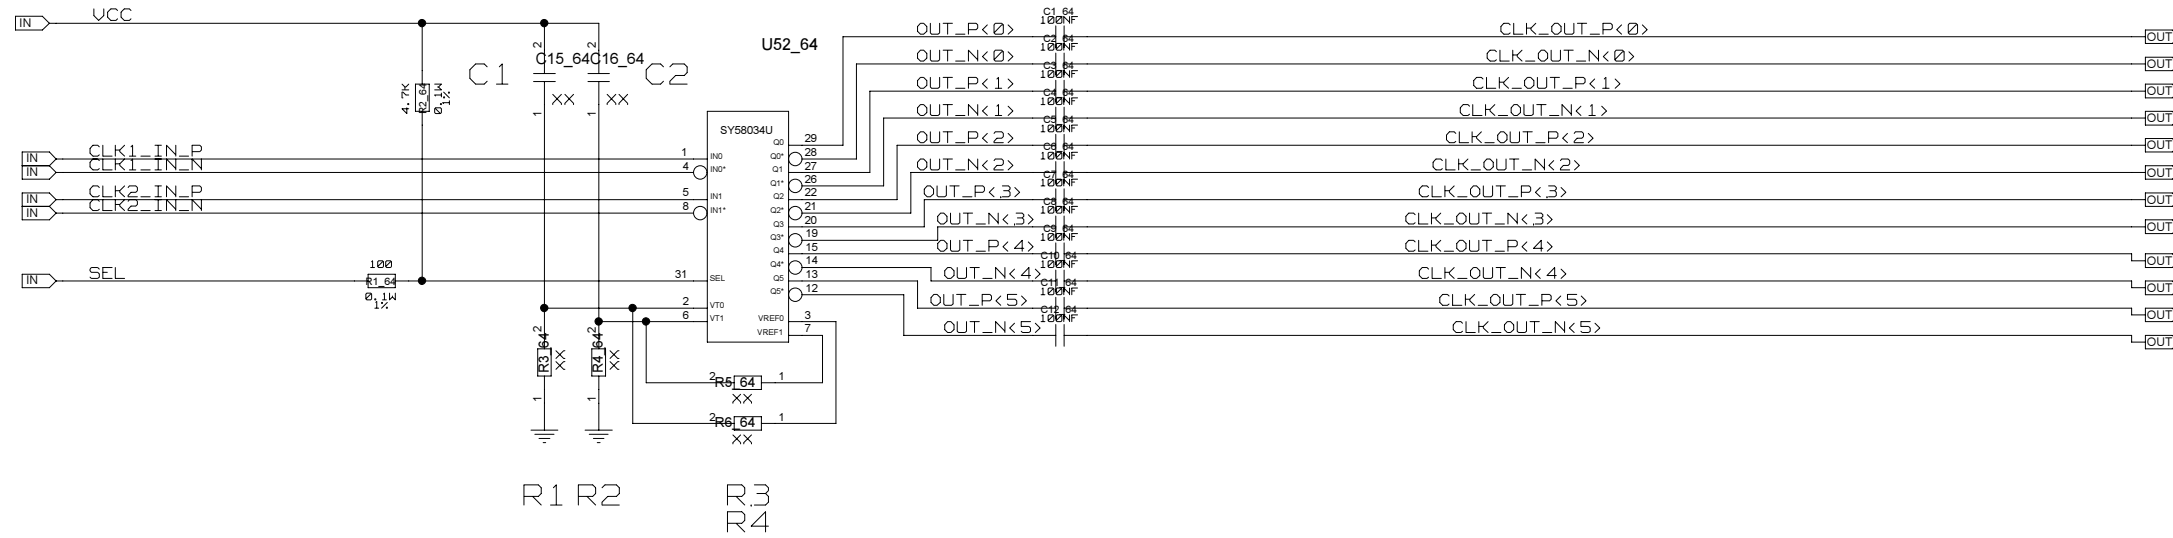

REVISIONS				
ZONE	LTR	DESCRIPTION	DATE	APPR.

CLOCK CML FANOUT6 AC

INPUT INTERFACE APPLICATIONS

	NAME	DATE	SIGN	DRAWING TITLE
CHECKED	U.SCHAEFER			
CHECKED				
CHECKED				
DRAWN	BAUSS			<h1>FFEX</h1>
BLOCK TITLE				
clock_cml_fanout6_ac				B. BAUSS Fri Aug 18 09:49:16 2023
UNIVERSITY OF MAINZ	SIZE	REV.	DRAWING NO.	
	C			
SCALE				PAGE
				B2 OF 102