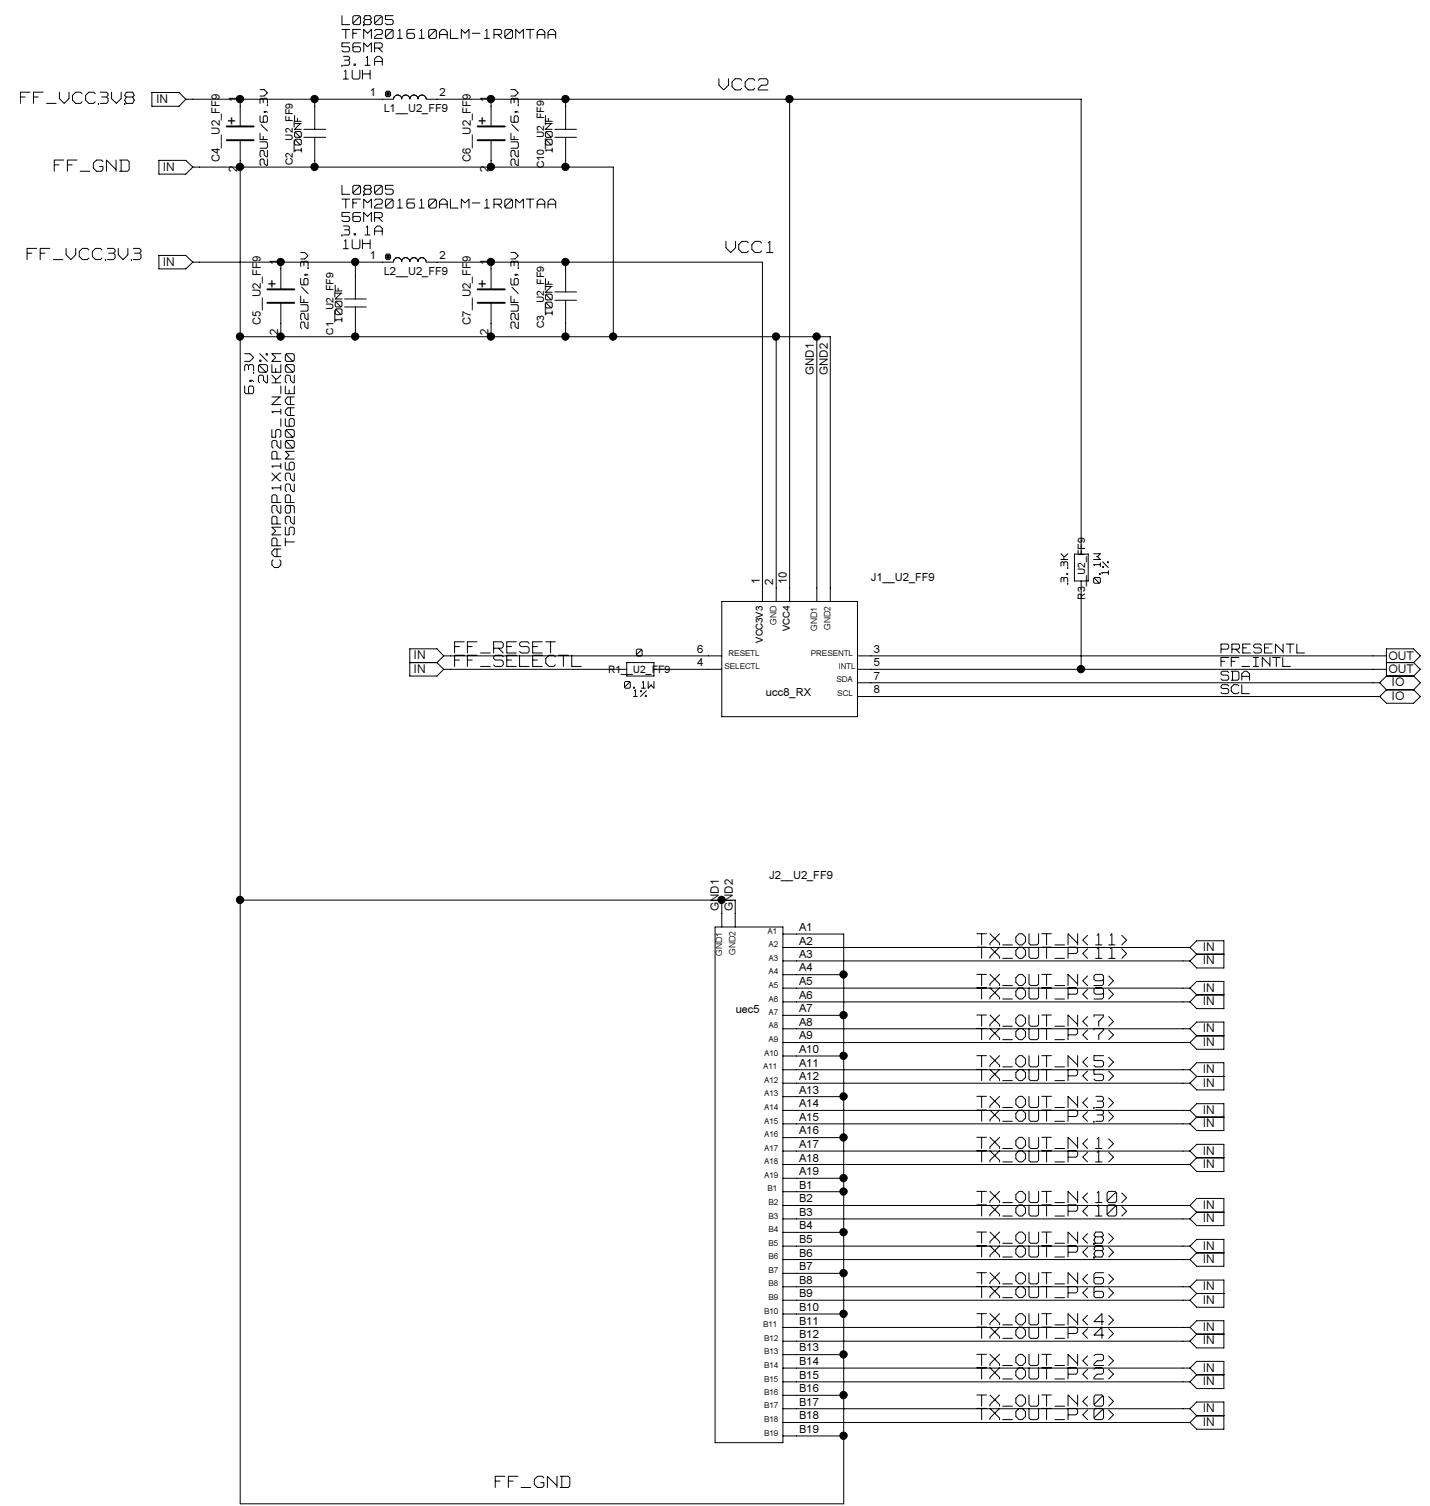

REVISIONS			
ZONE	LTR	DESCRIPTION	DATE

CHECKED	NAME	DATE	SIGN	DRAWING TITLE
CHECKED	U.SCHAEFER			
CHECKED				
CHECKED				
DRAWN	BAUSS			FFEX B. BAUSS Thu Jun 15 14:43:51 2023
BLOCK TITLE				
firefly_tx				SIZE C
UNIVERSITY OF MAINZ				REV.
				DRAWING NO.
SCALE				PAGE 55 OF 102