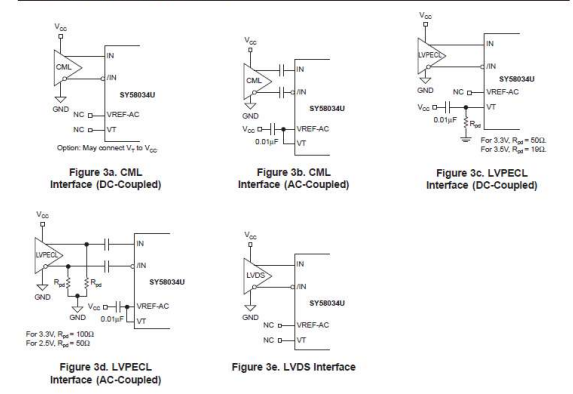

INPUT INTERFACE APPLICATIONS

CHECKED	U.SCHAEFER			DRAWING TITLE	
CHECKED					
CHECKED					
DRAWN	BAUSS				
BLOCK TITLE				FFEX	
clock_cml_fanout6_ac					
UNIVERSITY OF MAINZ				B. BAUSS Fri Aug 18 09:49:16 2023	
SIZE	REV.	DRAWING NO.		PAGE	
C					74 OF 102
SCALE