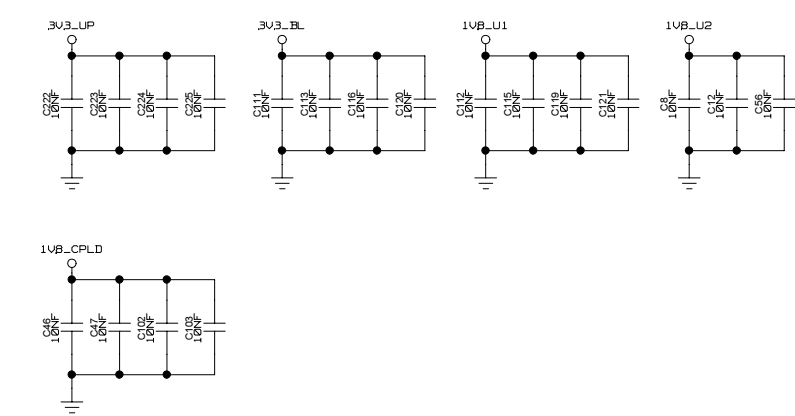

FPGA CONFIG CPLD1

REVISIONS			
ZONE	LTR	DESCRIPTION	DATE

CPLD CLOCK

xc2c384-10ftg256-1

NAME	DATE	SIGN	DRAWING TITLE
CHECKED	U.SCHAEFER		
CHECKED			
CHECKED			
DRAWN	BAUSS		
BLOCK TITLE			
config_processor_u1			
UNIVERSITY OF MAINZ			
SIZE	REV.	DRAWING NO.	
C			
SCALE		PAGE	
		95 OF 102	

FFEX

B. BAUSS Fri Aug 18 09:49:26 2023