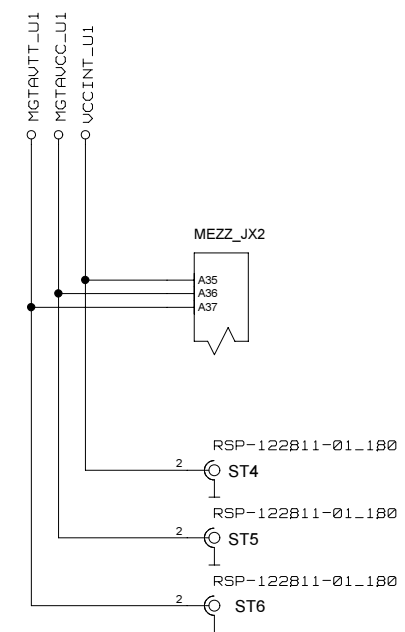

POWERSUPPLIES U1

REVISIONS				
ZONE	LTR	DESCRIPTION	DATE	APPR.

REF_DES_PATTERN=(\$PHYS_DES_PREFIX) [0-9]-A

TRACE LENGTH FROM RESISTOR PINS
TO PIN SAME LENGTH
UG576 SHEET 297

VOLTAGE MONITOR HEADERS

CHECKED	NAME	DATE	SIGN	DRAWING TITLE
CHECKED	U.SCHAEFER			
CHECKED				
CHECKED				
DRAWN	BAUSS			<h1>FFEX</h1>
BLOCK TITLE				
power_supply				B. BAUSS Fri Aug 18 09:49:31 2023
UNIVERSITY OF MAINZ		SIZE	REV.	DRAWING NO.
		C		
		SCALE		PAGE
				35 OF 102