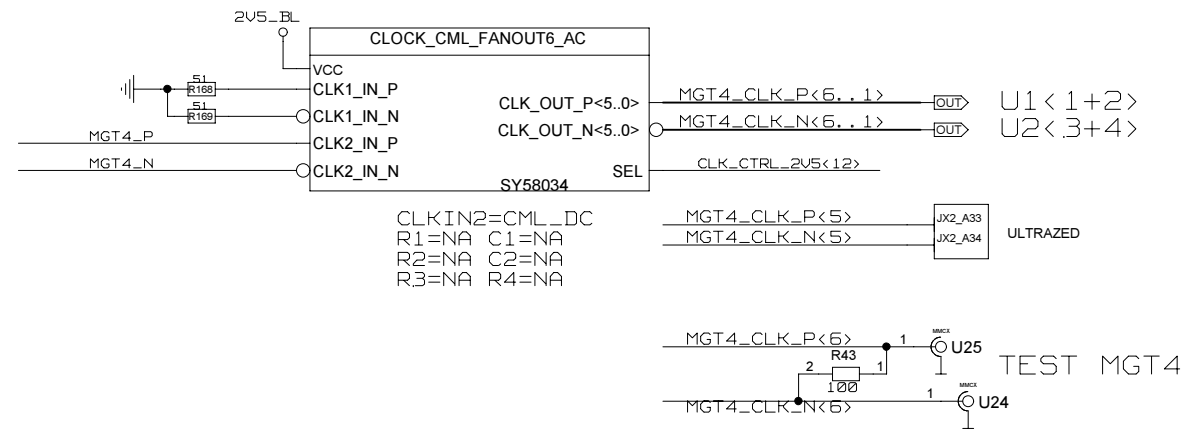

MGT4 LHC CLEANED CLOCK

CHECKED	NAME	DATE	SIGN	DRAWING TITLE
CHECKED	U.SCHAEFER			
CHECKED				
DRAWN	BAUSS			
BLOCK TITLE				DRAWING NO.
CLOCK				
UNIVERSITY OF MAINZ				SIZE C
SCALE				REV.
PAGE 63 OF 102				DATE B. BAUSS Fri Aug 18 09:49:29 2023

FFEX