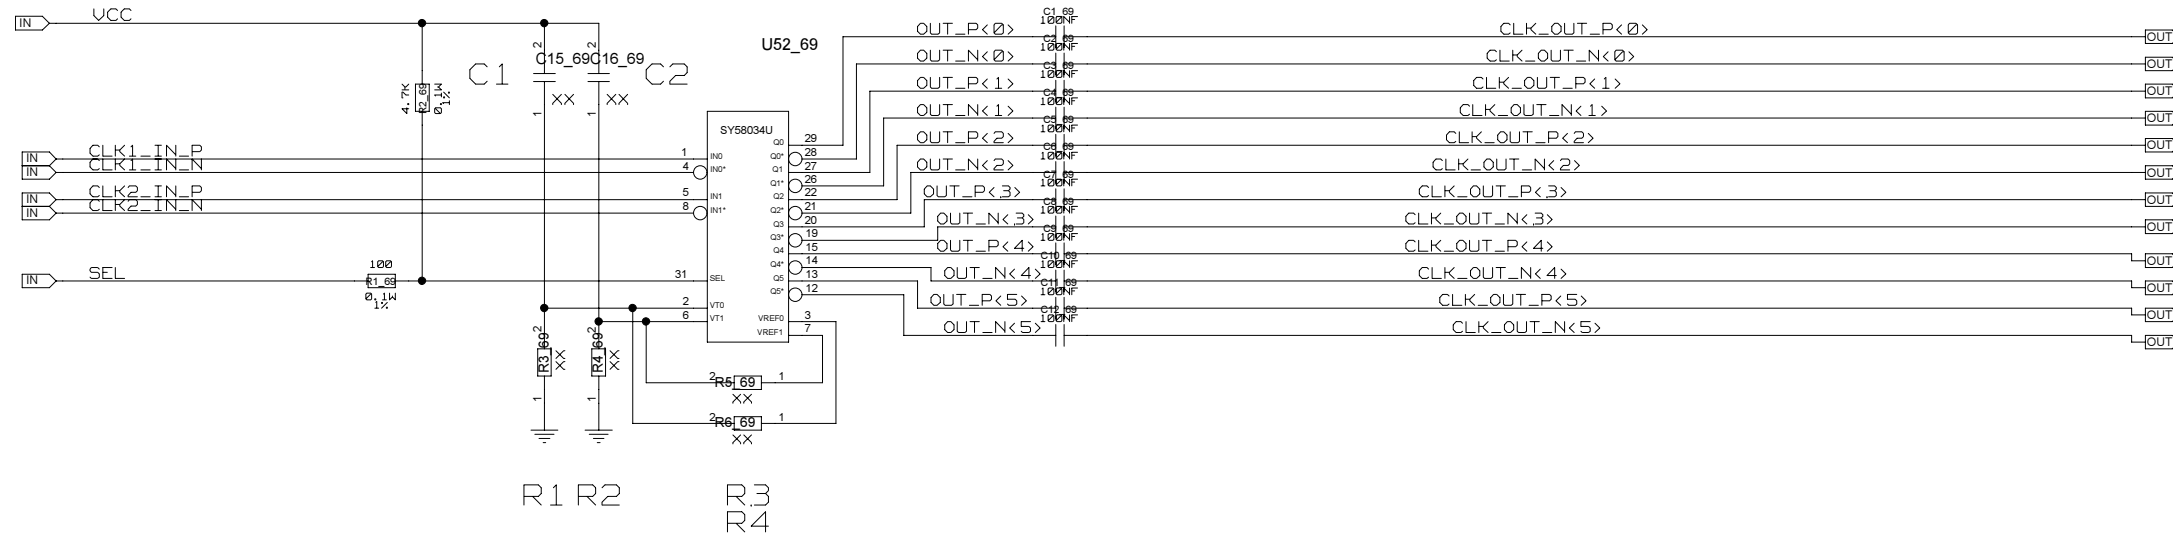

REVISIONS				
ZONE	LTR	DESCRIPTION	DATE	APPR.

CLOCK CML FANOUT6 AC