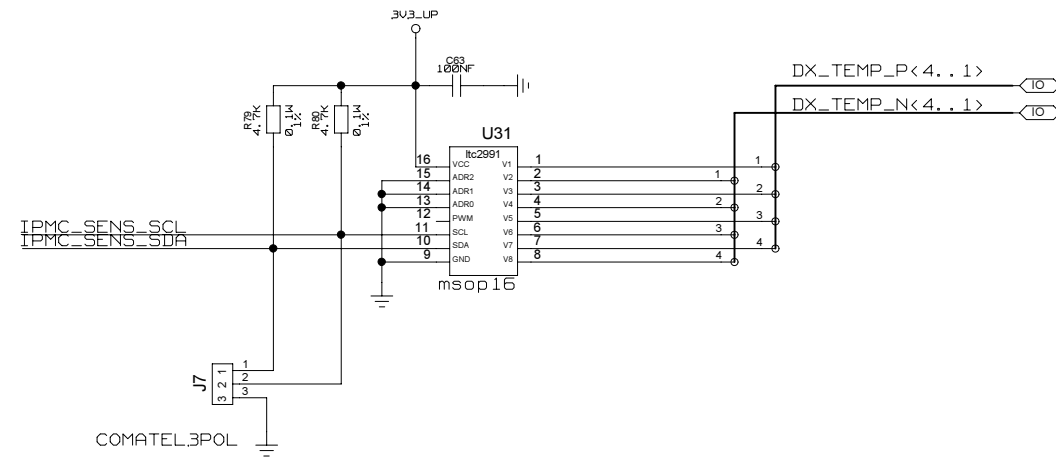

I2C FPGA TEMPERATURE