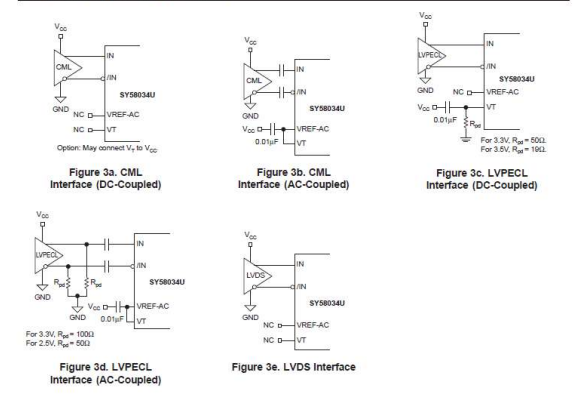

INPUT INTERFACE APPLICATIONS

CHECKED	U.SCHAEFER			DRAWING TITLE	
CHECKED					
CHECKED					
DRAWN	BAUSS				
BLOCK TITLE				FFEX	
clock_cml_fanout6_ac					
UNIVERSITY OF MAINZ				B. BAUSS Fri Aug 18 09:49:16 2023	
SIZE	REV.	DRAWING NO.		PAGE	
C					B4 OF 102
SCALE