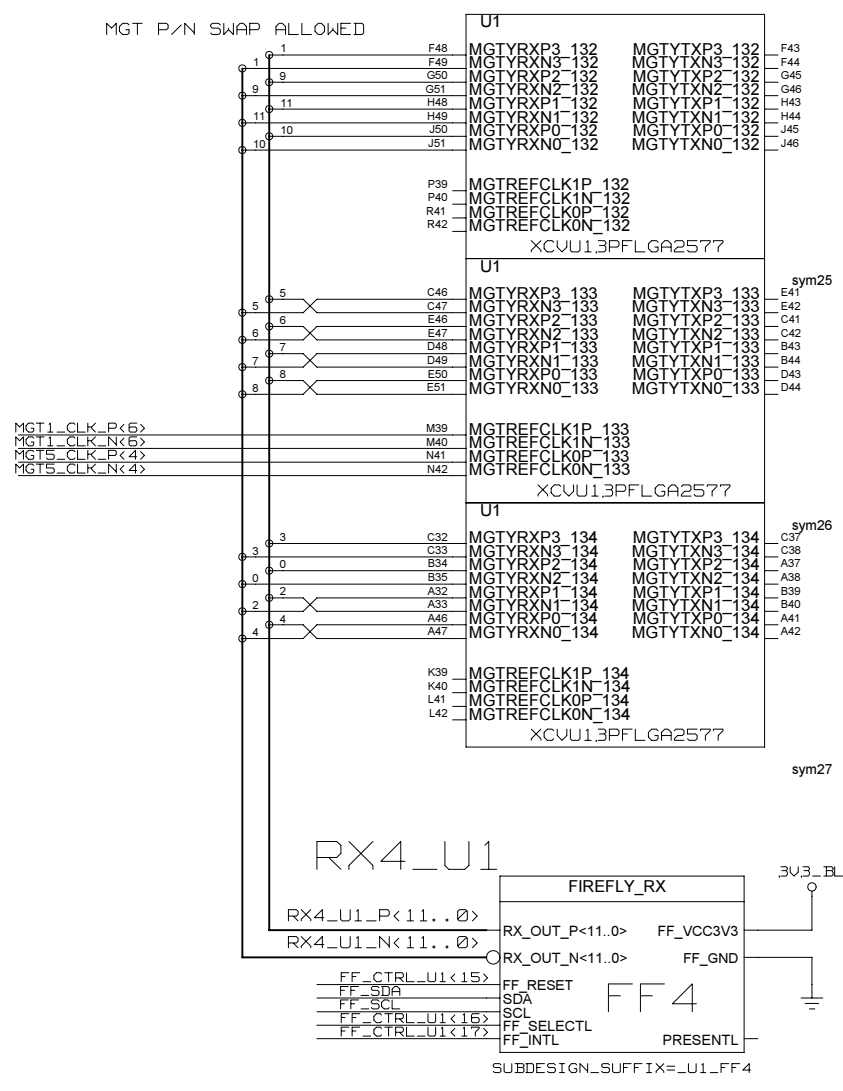

MGT P/N SWAP ALLOWED

RX4_U1

NAME	DATE	SIGN	DRAWING TITLE	
CHECKED	U.SCHAEFER		FFEX B. BAUSS Fri Aug 18 09:49:23 2023	
CHECKED				
CHECKED				
DRAWN	BAUSS			
BLOCK TITLE			SIZE	DRAWING NO.
u1_mgt_real_time			C	
UNIVERSITY OF MAINZ			SCALE	PAGE
				1.3 OF 102