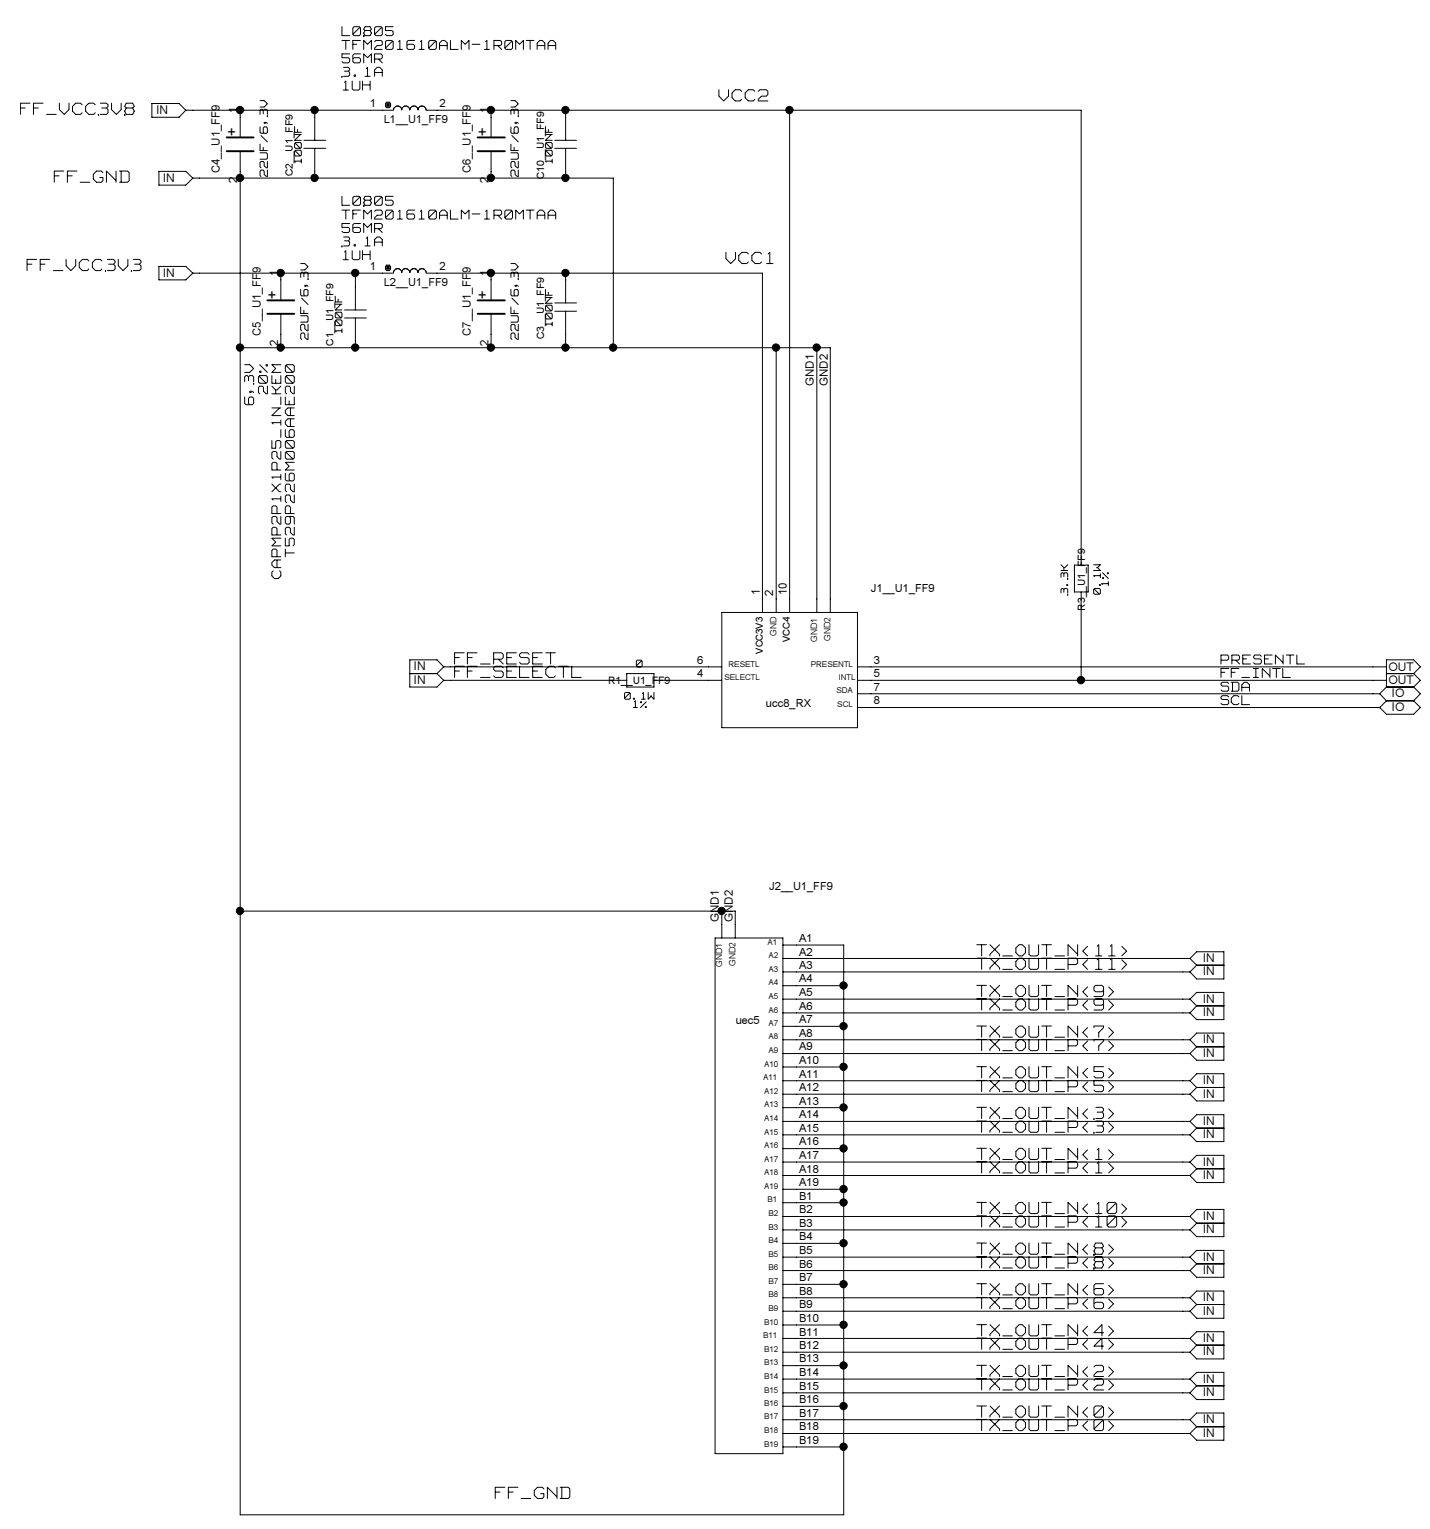

REVISIONS				
ZONE	LTR	DESCRIPTION	DATE	APPR.

CHECKED	NAME	DATE	SIGN	DRAWING TITLE
CHECKED	U.SCHAEFER			
CHECKED				
CHECKED				
DRAWN	BAUSS			FFEX
BLOCK TITLE				
firefly_tx				B. BAUSS Thu Jun 15 14:43:51 2023
UNIVERSITY OF MAINZ			SIZE	DRAWING NO.
			C	REV.
			SCALE	PAGE
				29 OF 102