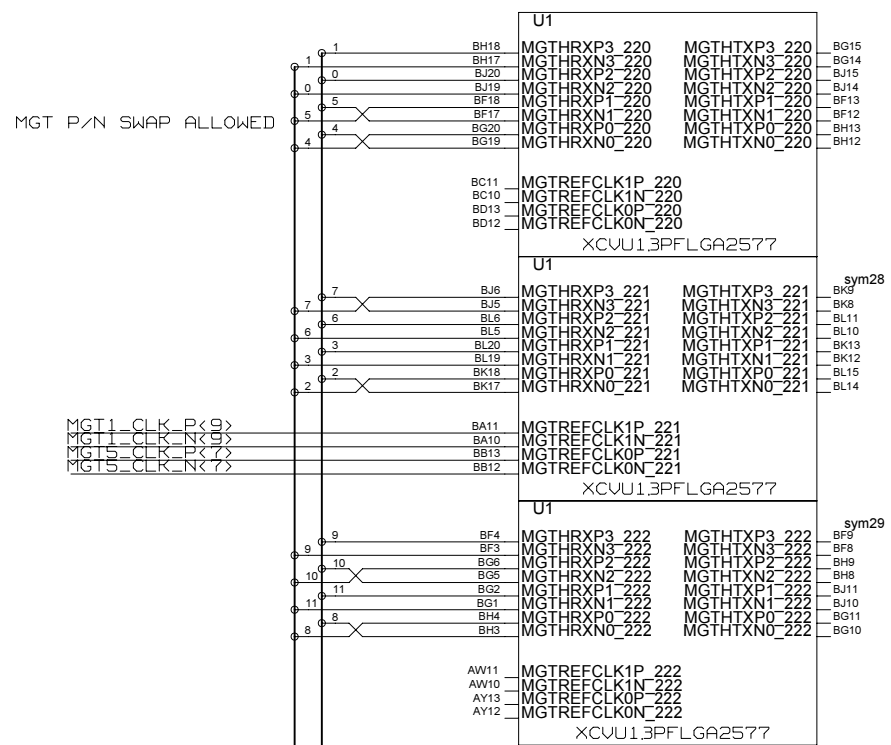

HIGH SPEED OPTICAL LINKS

220, 221, 222

MGT P/N SWAP ALLOWED

224, 225, 226