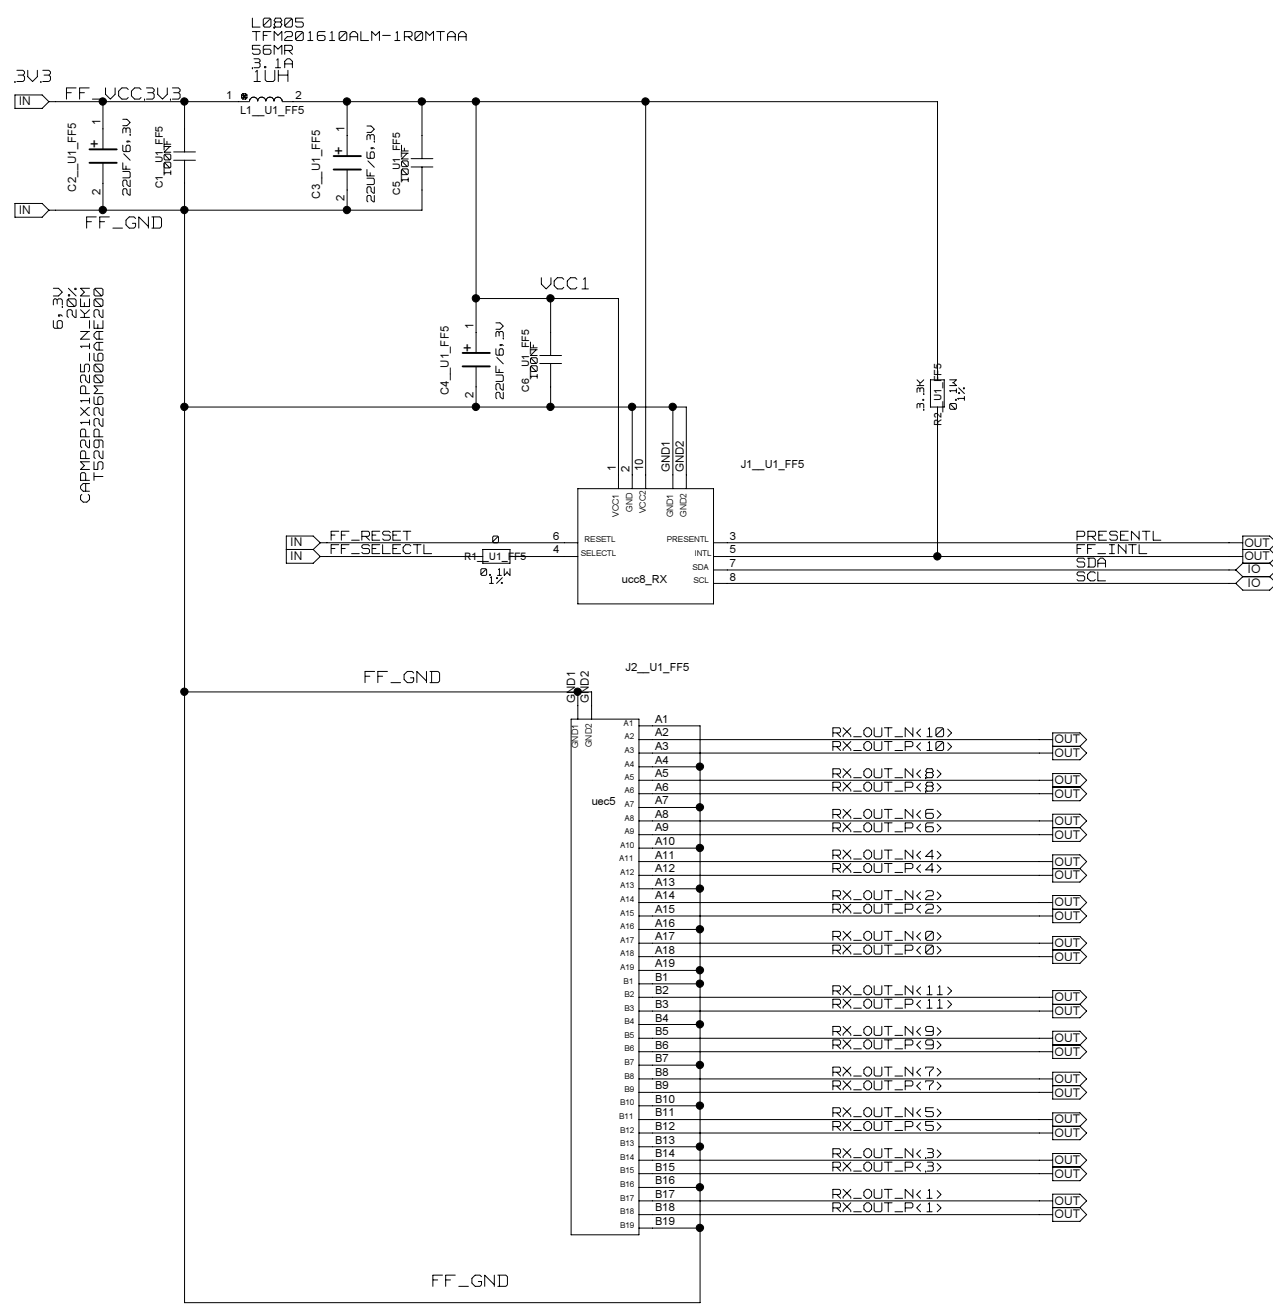

REVISIONS			
ZONE	LTR	DESCRIPTION	DATE

	NAME	DATE	SIGN	DRAWING TITLE FFEX B. BAUSS Thu Jun 15 14:51:14 2023
CHECKED	U.SCHAEFER			
CHECKED				
CHECKED				
DRAWN	BAUSS			
BLOCK TITLE firefly_rx				SIZE C
UNIVERSITY OF MAINZ				REV.
SCALE				DRAWING NO.
				PAGE 23 OF 102