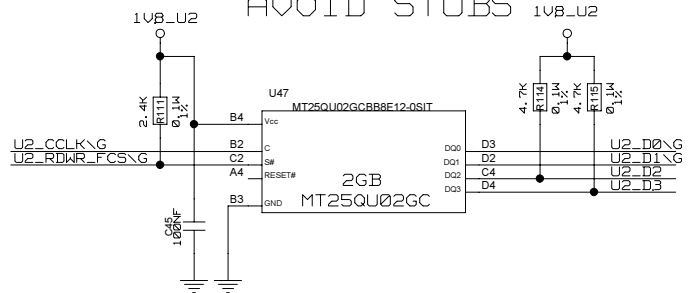

SPI NOR FLASH MEMORY AVOID STUBS

NAME	DATE	SIGN	DRAWING TITLE	
CHECKED	U.SCHAEFER		FFEX	
CHECKED				
CHECKED				
DRAWN	BAUSS		BLOCK TITLE	
			config_processor_u1	
			B. BAUSS Fri Aug 18 09:49:27 2023	
UNIVERSITY OF MAINZ		SIZE	REV.	DRAWING NO.
		C		
		SCALE		PAGE
				97 OF 102