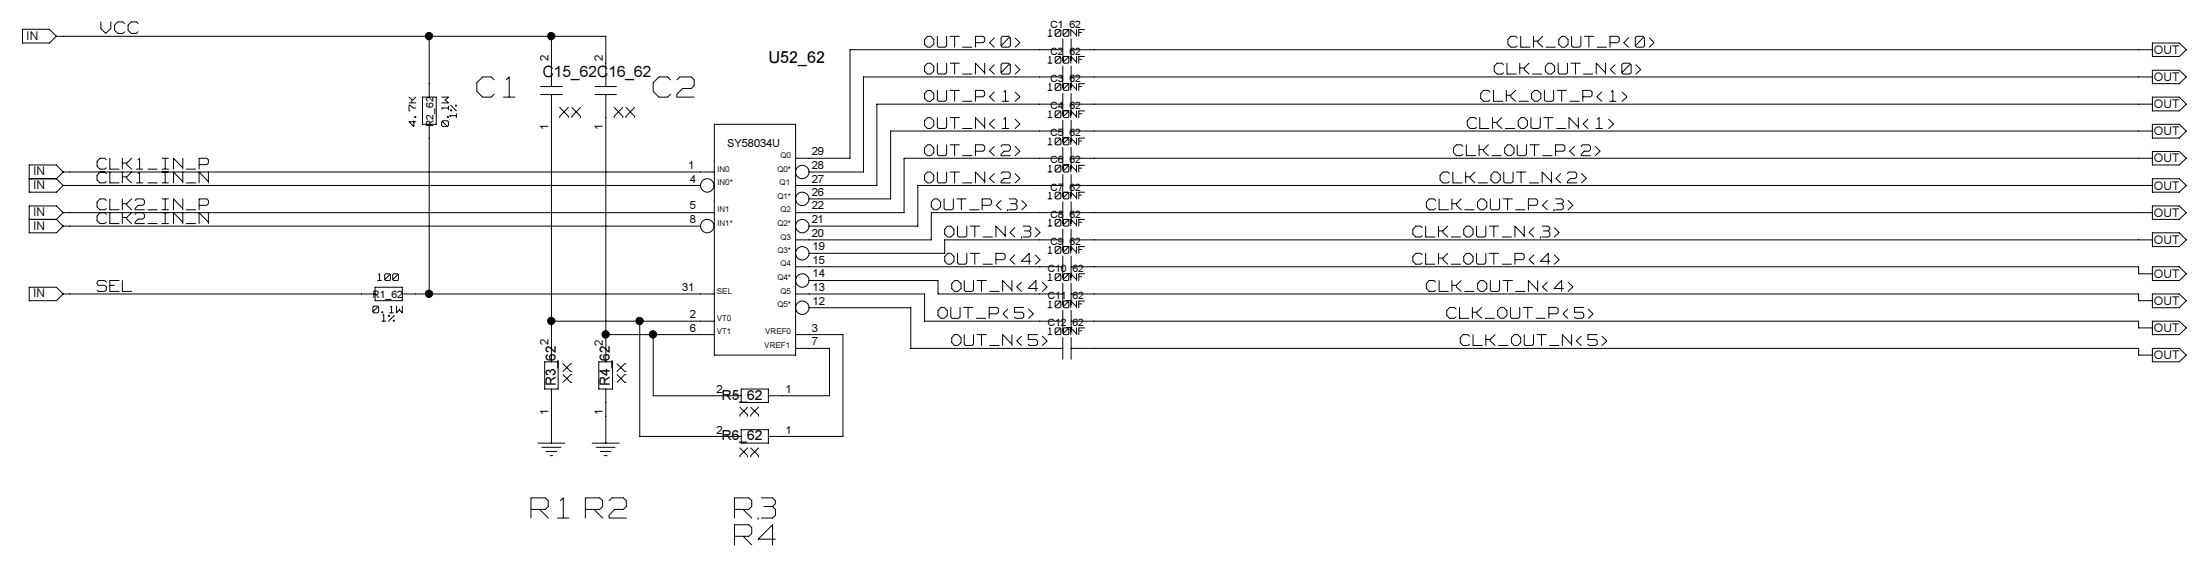

REVISIONS				
ZONE	LTR	DESCRIPTION	DATE	APPR.

CLOCK CML FANOUT6 AC