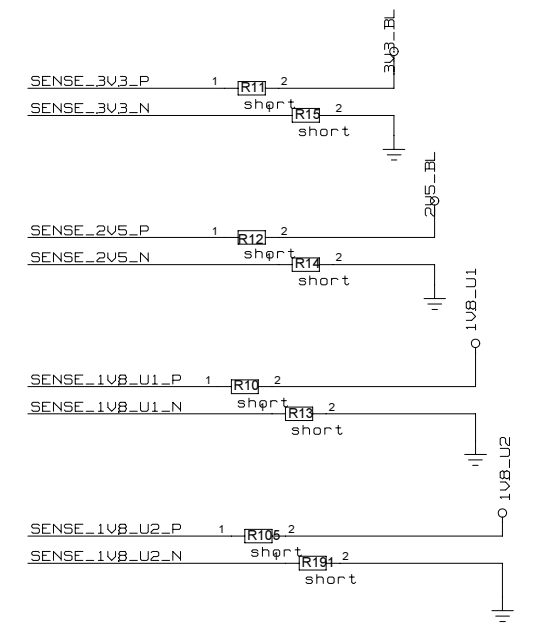

VOLTAGE MONITOR HEADERS

CHECKED	U.SCHAEFER			DRAWING TITLE
CHECKED				
CHECKED				
DRAWN	BAUSS			
BLOCK TITLE				FFEX B. BAUSS Fri Aug 18 09:49:31 2023
power_supply				
UNIVERSITY OF MAINZ		SIZE	REV.	DRAWING NO.
		C		
		SCALE		PAGE
				34 OF 102