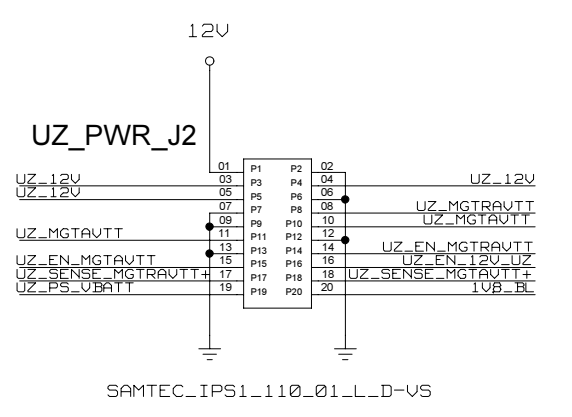

REVISIONS				
ZONE	LTR	DESCRIPTION	DATE	APPR.

ULTRAZED

POWERSUPPLY ULTRAZED

VOLTAGE MONITOR HEADERS

CHECKED	NAME	DATE	SIGN	DRAWING TITLE
CHECKED	U.SCHAEFER			
CHECKED				
DRAWN	BAUSS			
BLOCK TITLE				DRAWING NO.
power_supply				
UNIVERSITY OF MAINZ				SIZE C
SCALE				REV.
PAGE 37 OF 102				B. BAUSS Fri Aug 18 09:49:32 2023

FFEX