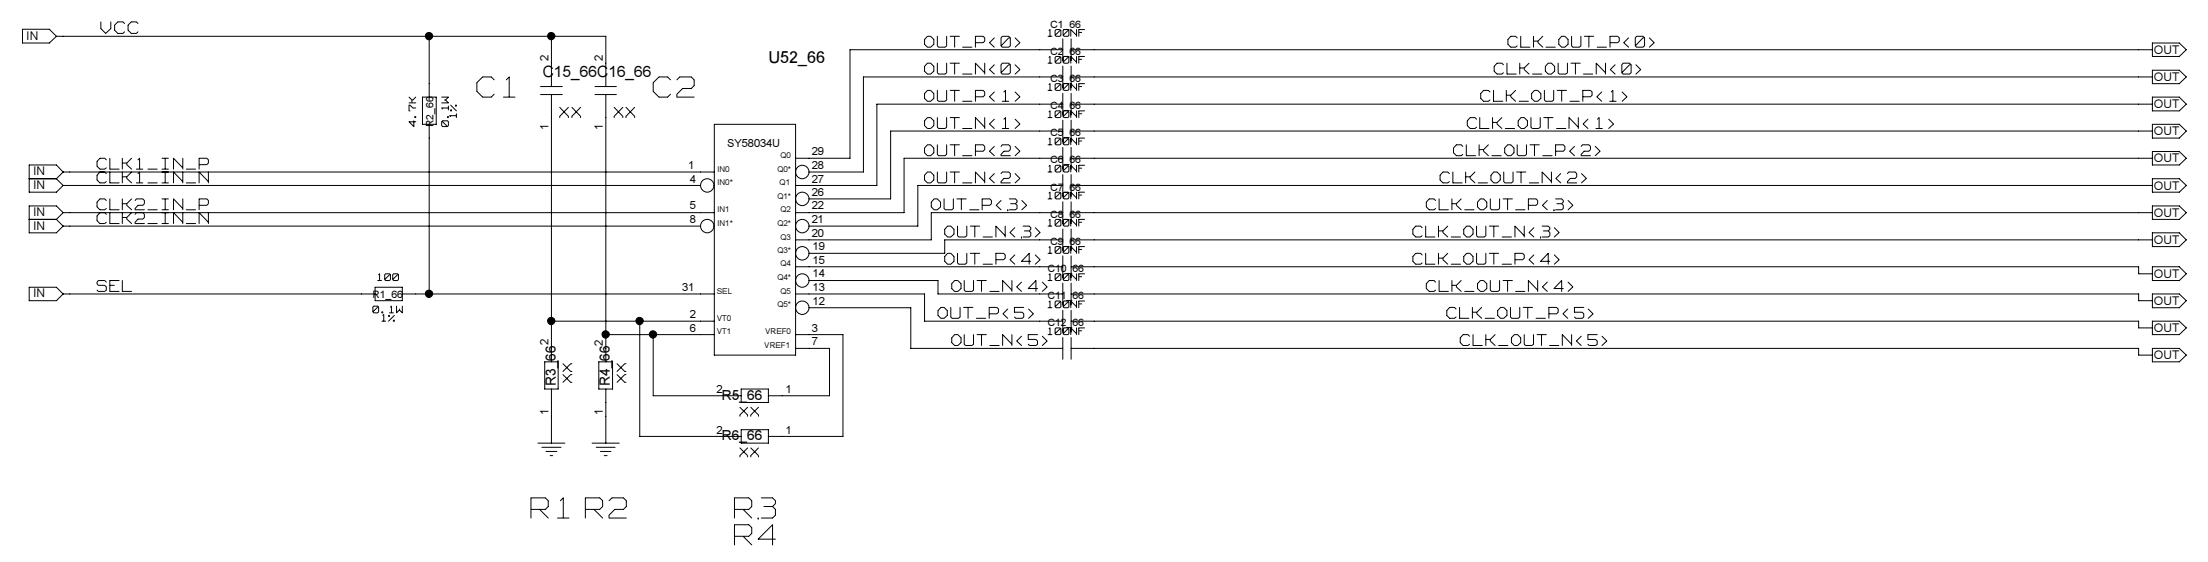

REVISIONS			
ZONE	LTR	DESCRIPTION	DATE

CLOCK CML FANOUT6 AC