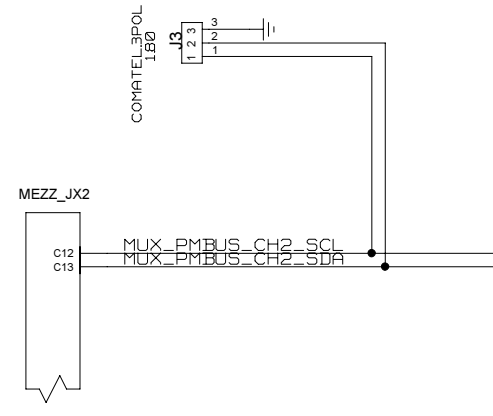

REVISIONS				
ZONE	LTR	DESCRIPTION	DATE	APPR.

PMBUS CONNECTORS

CTRL_MEZZ

CHECKED	NAME	DATE	SIGN	DRAWING TITLE
CHECKED	U.SCHAEFER			
CHECKED				
CHECKED				
DRAWN	BAUSS			FFEX B. BAUSS Fri Aug 18 09:49:30 2023
BLOCK TITLE				
power_supply				SIZE C
UNIVERSITY OF MAINZ				REV. DRAWING NO.
SCALE				PAGE 32 OF 102