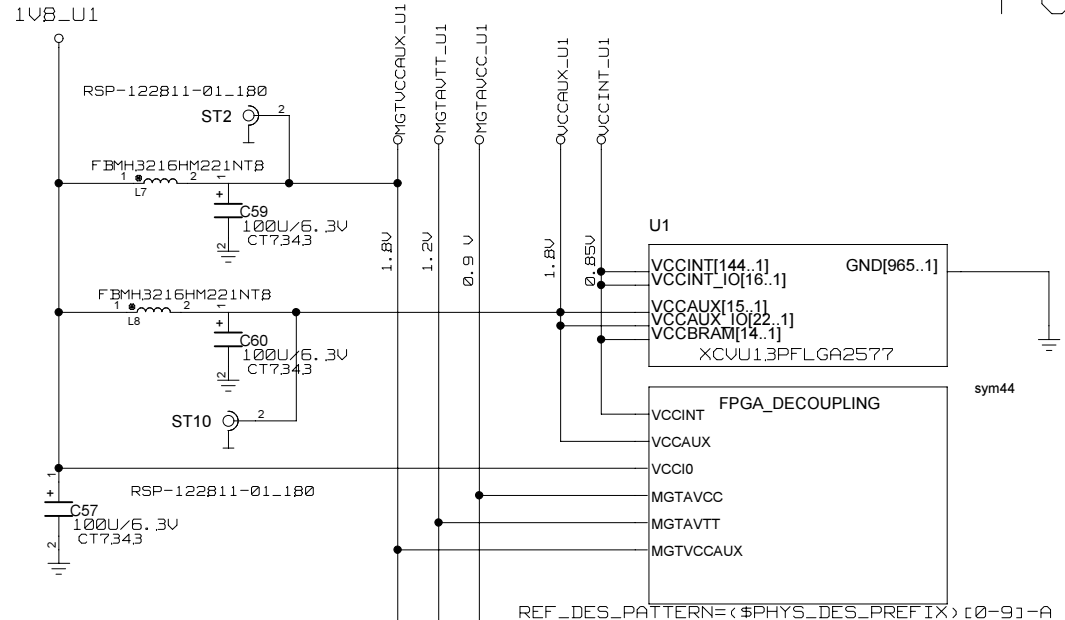

POWERSUPPLIES U1

REVISIONS				
ZONE	LTR	DESCRIPTION	DATE	APPR.

TRACE LENGTH FROM RESISTOR PINS
TO PIN SAME LENGTH
UG576 SHEET 297

VOLTAGE MONITOR HEADERS