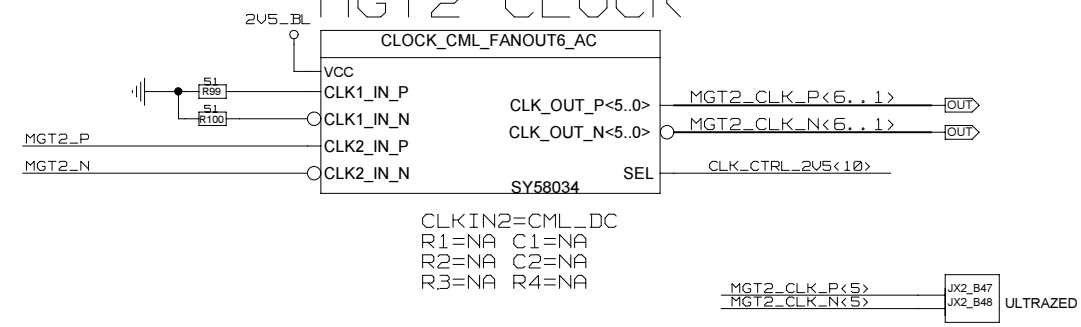

MGT2 CLOCK

UPDATE PICK & PLACE DATA FOR FANOUT

CHECKED	NAME	DATE	SIGN	DRAWING TITLE
CHECKED	U.SCHAEFER			FFEX
CHECKED				
CHECKED				
DRAWN	BAUSS			BLOCK TITLE
				c lock
				UNIVERSITY OF MAINZ
SIZE		REV.	DRAWING NO.	
SCALE			PAGE	
			62 OF 102	

FFEX

B. BAUSS Fri Aug 18 09:49:28 2023