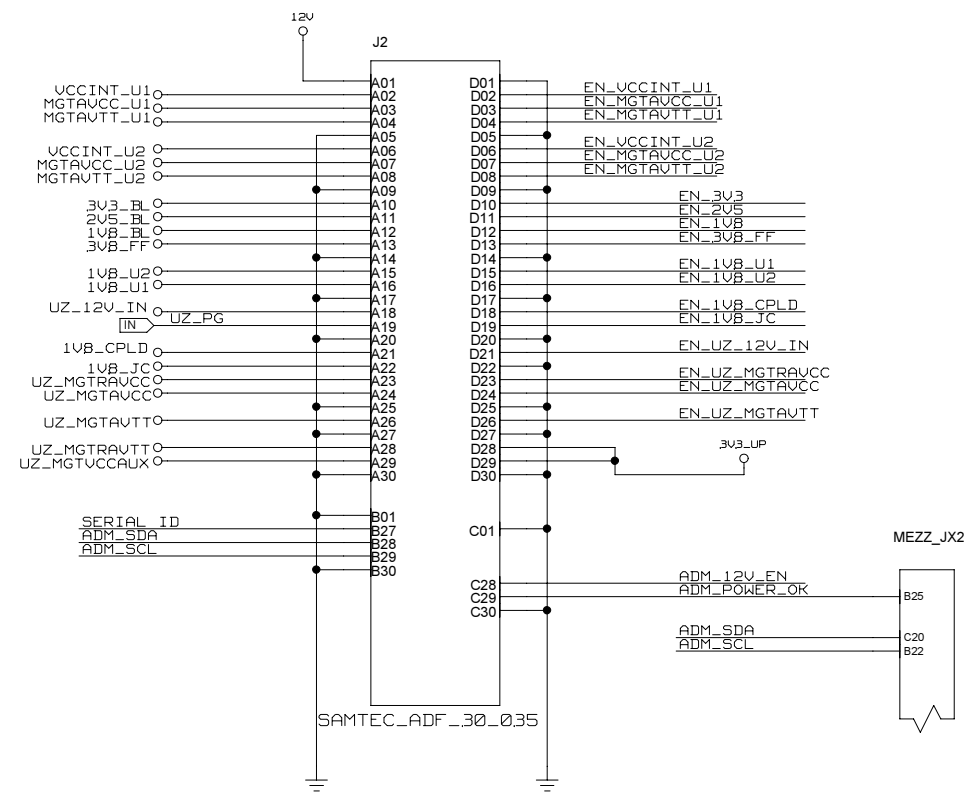

REVISIONS				
ZONE	LTR	DESCRIPTION	DATE	APPR.

POWER SEQUENCING MEZZ CONNECTOR

CHECKED	NAME	DATE	SIGN	DRAWING TITLE FFEX
CHECKED	U.SCHAEFER			
CHECKED				
CHECKED				
DRAWN	BAUSS			
BLOCK TITLE power_supply				
UNIVERSITY OF MAINZ				SIZE C
				REV.
DRAWING NO.				PAGE 33 OF 102

B. BAUSS Fri Aug 18 09:49:31 2023