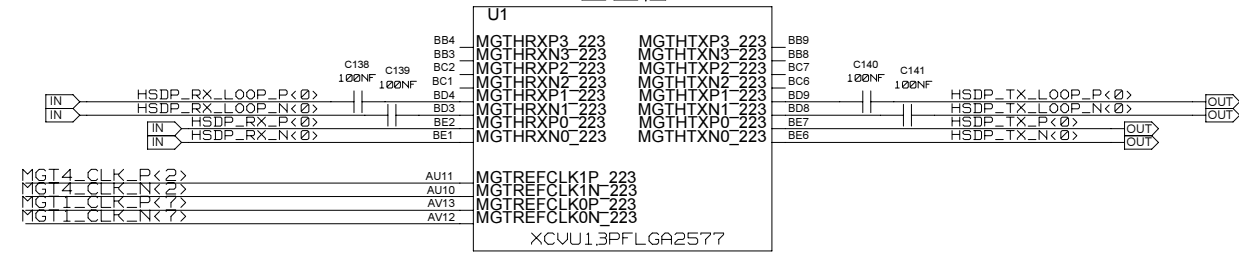

HIGH SPEED OPTICAL LINKS

REVISIONS				
ZONE	LTR	DESCRIPTION	DATE	APPR.

220, 221, 222

224, 225, 226

HSDP
223

NAME	DATE	SIGN	DRAWING TITLE
CHECKED	U.SCHAEFER		
CHECKED			
CHECKED			
DRAWN	BAUSS		
BLOCK TITLE			
u1_mgt_real_time			
UNIVERSITY OF MAINZ			
SIZE	REV.	DRAWING NO.	
C			
SCALE			PAGE
			15 OF 102