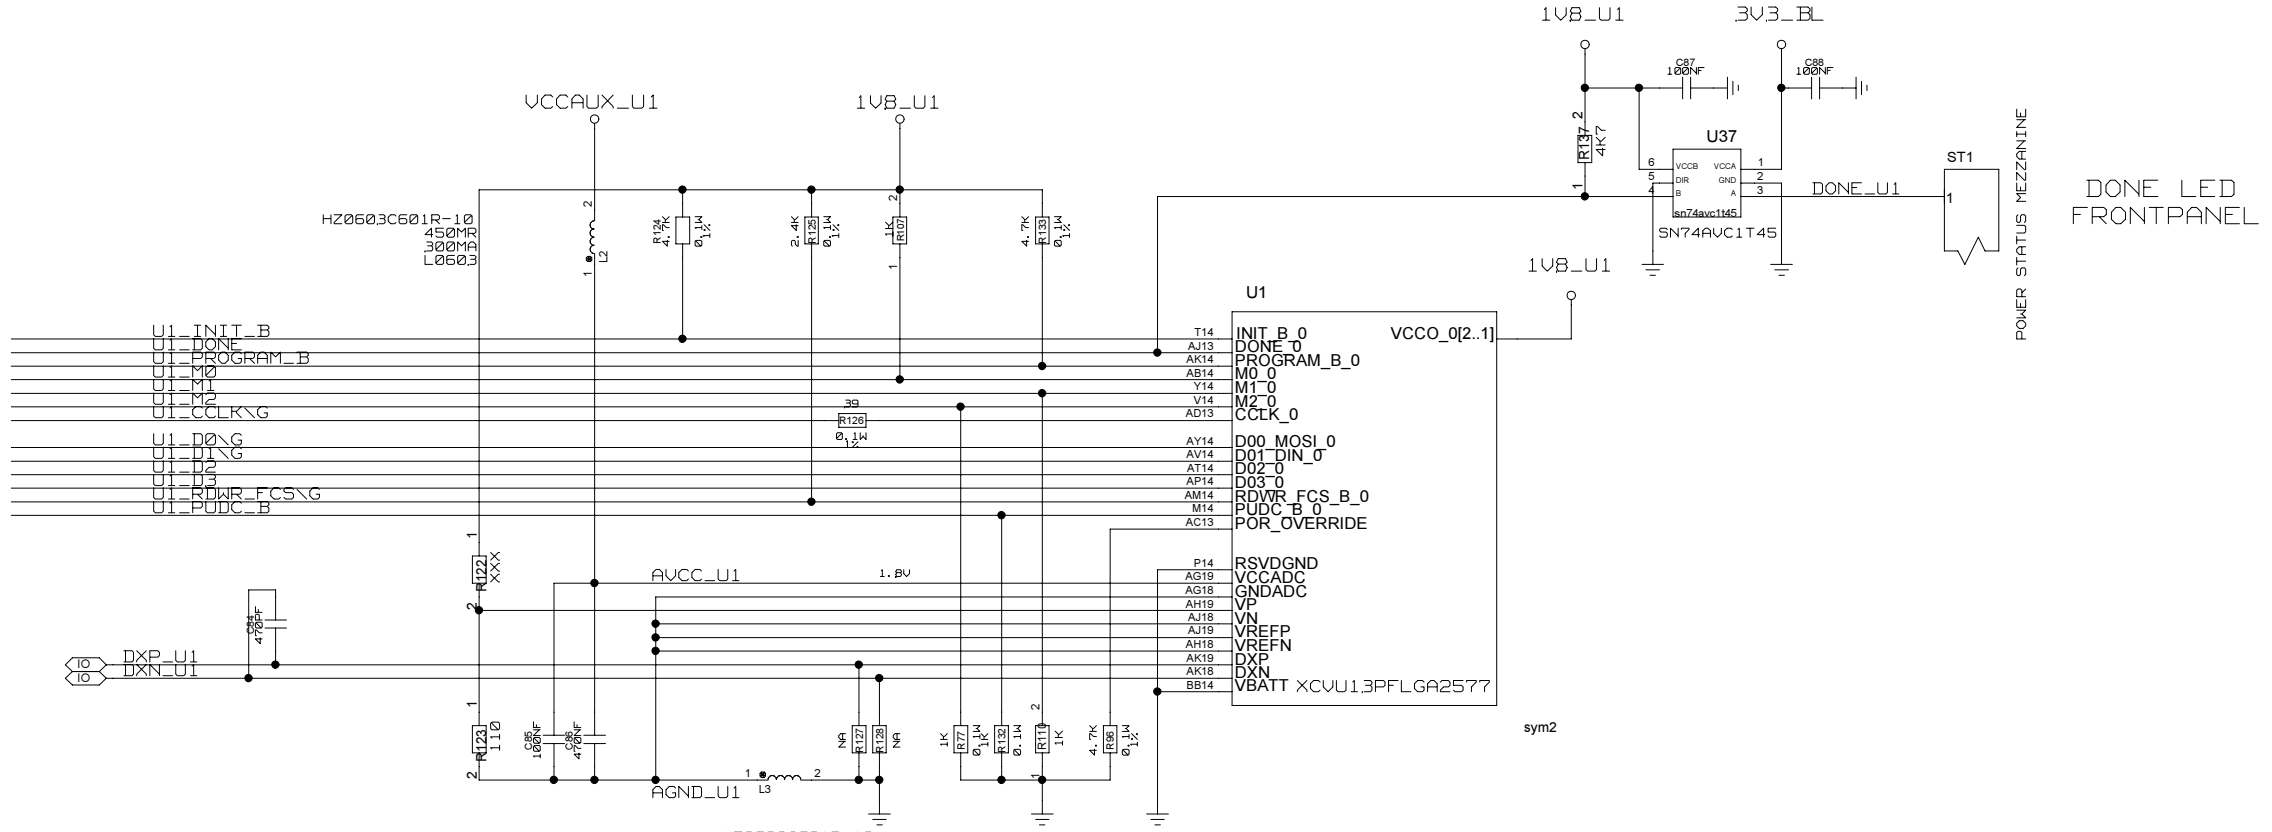

REVISIONS			
ZONE	LTR	DESCRIPTION	DATE

CONFIG U1

CCLK, D0-3 50 OHM IMPEDANCE