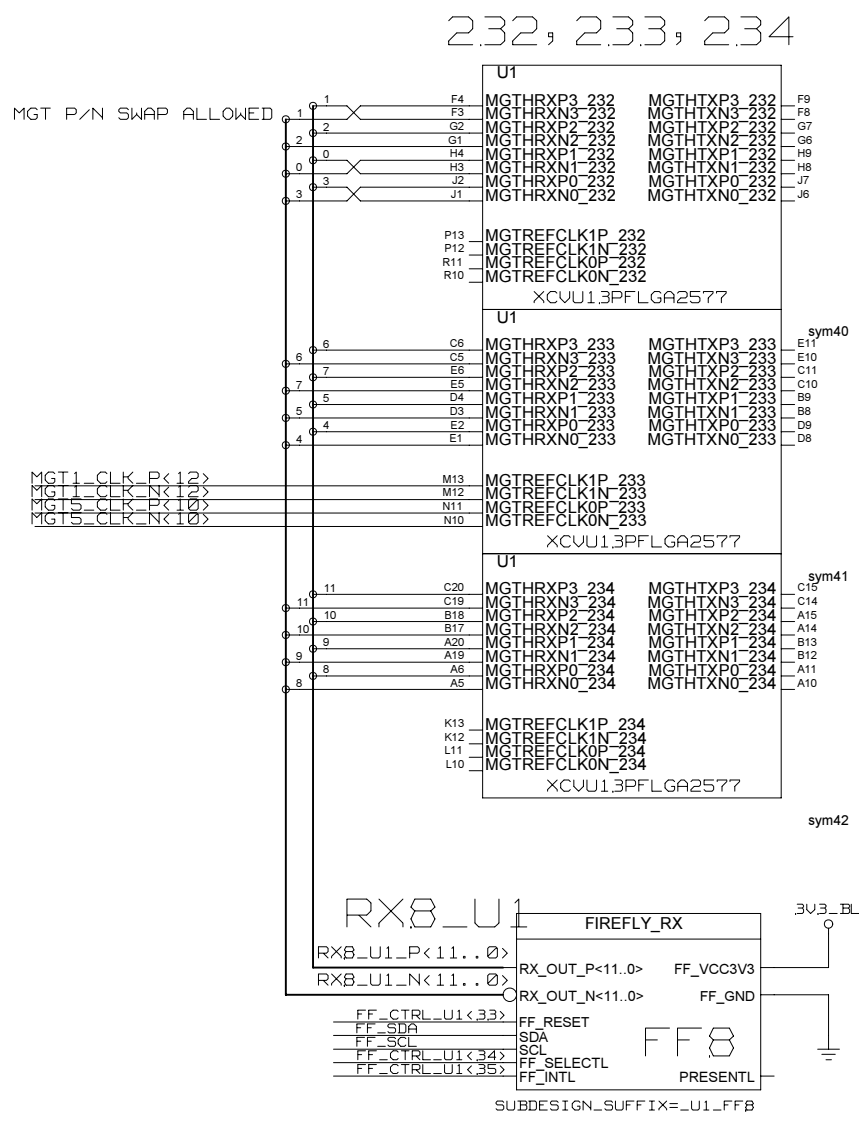

REVISIONS				
ZONE	LTR	DESCRIPTION	DATE	APPR.

HIGH SPEED OPTICAL LINKS

NAME	DATE	SIGN	DRAWING TITLE
CHECKED	U.SCHAEFER		FFEX
CHECKED			
CHECKED			
DRAWN	BAUSS		
BLOCK TITLE			B. BAUSS Fri Aug 18 09:49:24 2023
UNIVERSITY OF MAINZ			SIZE C REV. DRAWING NO.
SCALE			PAGE 17 OF 102