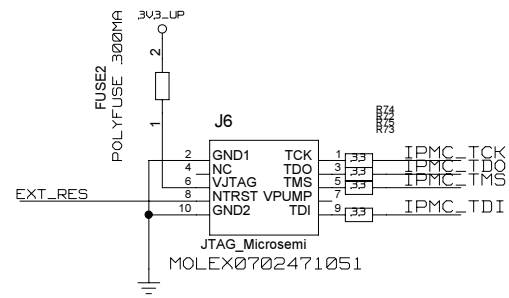

REVISIONS				
ZONE	LTR	DESCRIPTION	DATE	APPR.

IPMC CONTROL

IPMC JTAG PORT
FRONTPANEL