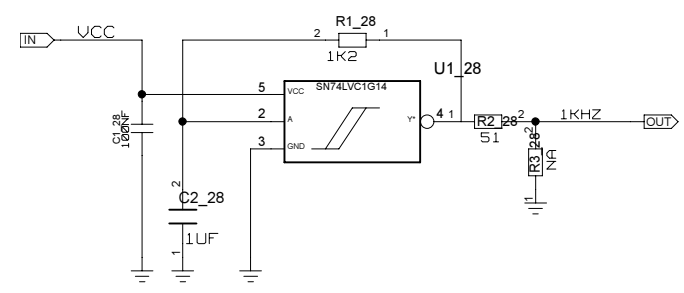

REVISIONS				
ZONE	LTR	DESCRIPTION	DATE	APPR.

CLOCK_OSC

CHECKED	U.SCHAEFER			DRAWING TITLE
CHECKED				
CHECKED				
DRAWN	BAUSS			
BLOCK TITLE				FFEX
clock_osc				
UNIVERSITY OF MAINZ				B. BAUSS Fri Aug 18 09:49:17 2023 SIZE C REV. DRAWING NO.
SCALE				PAGE 91 OF 102