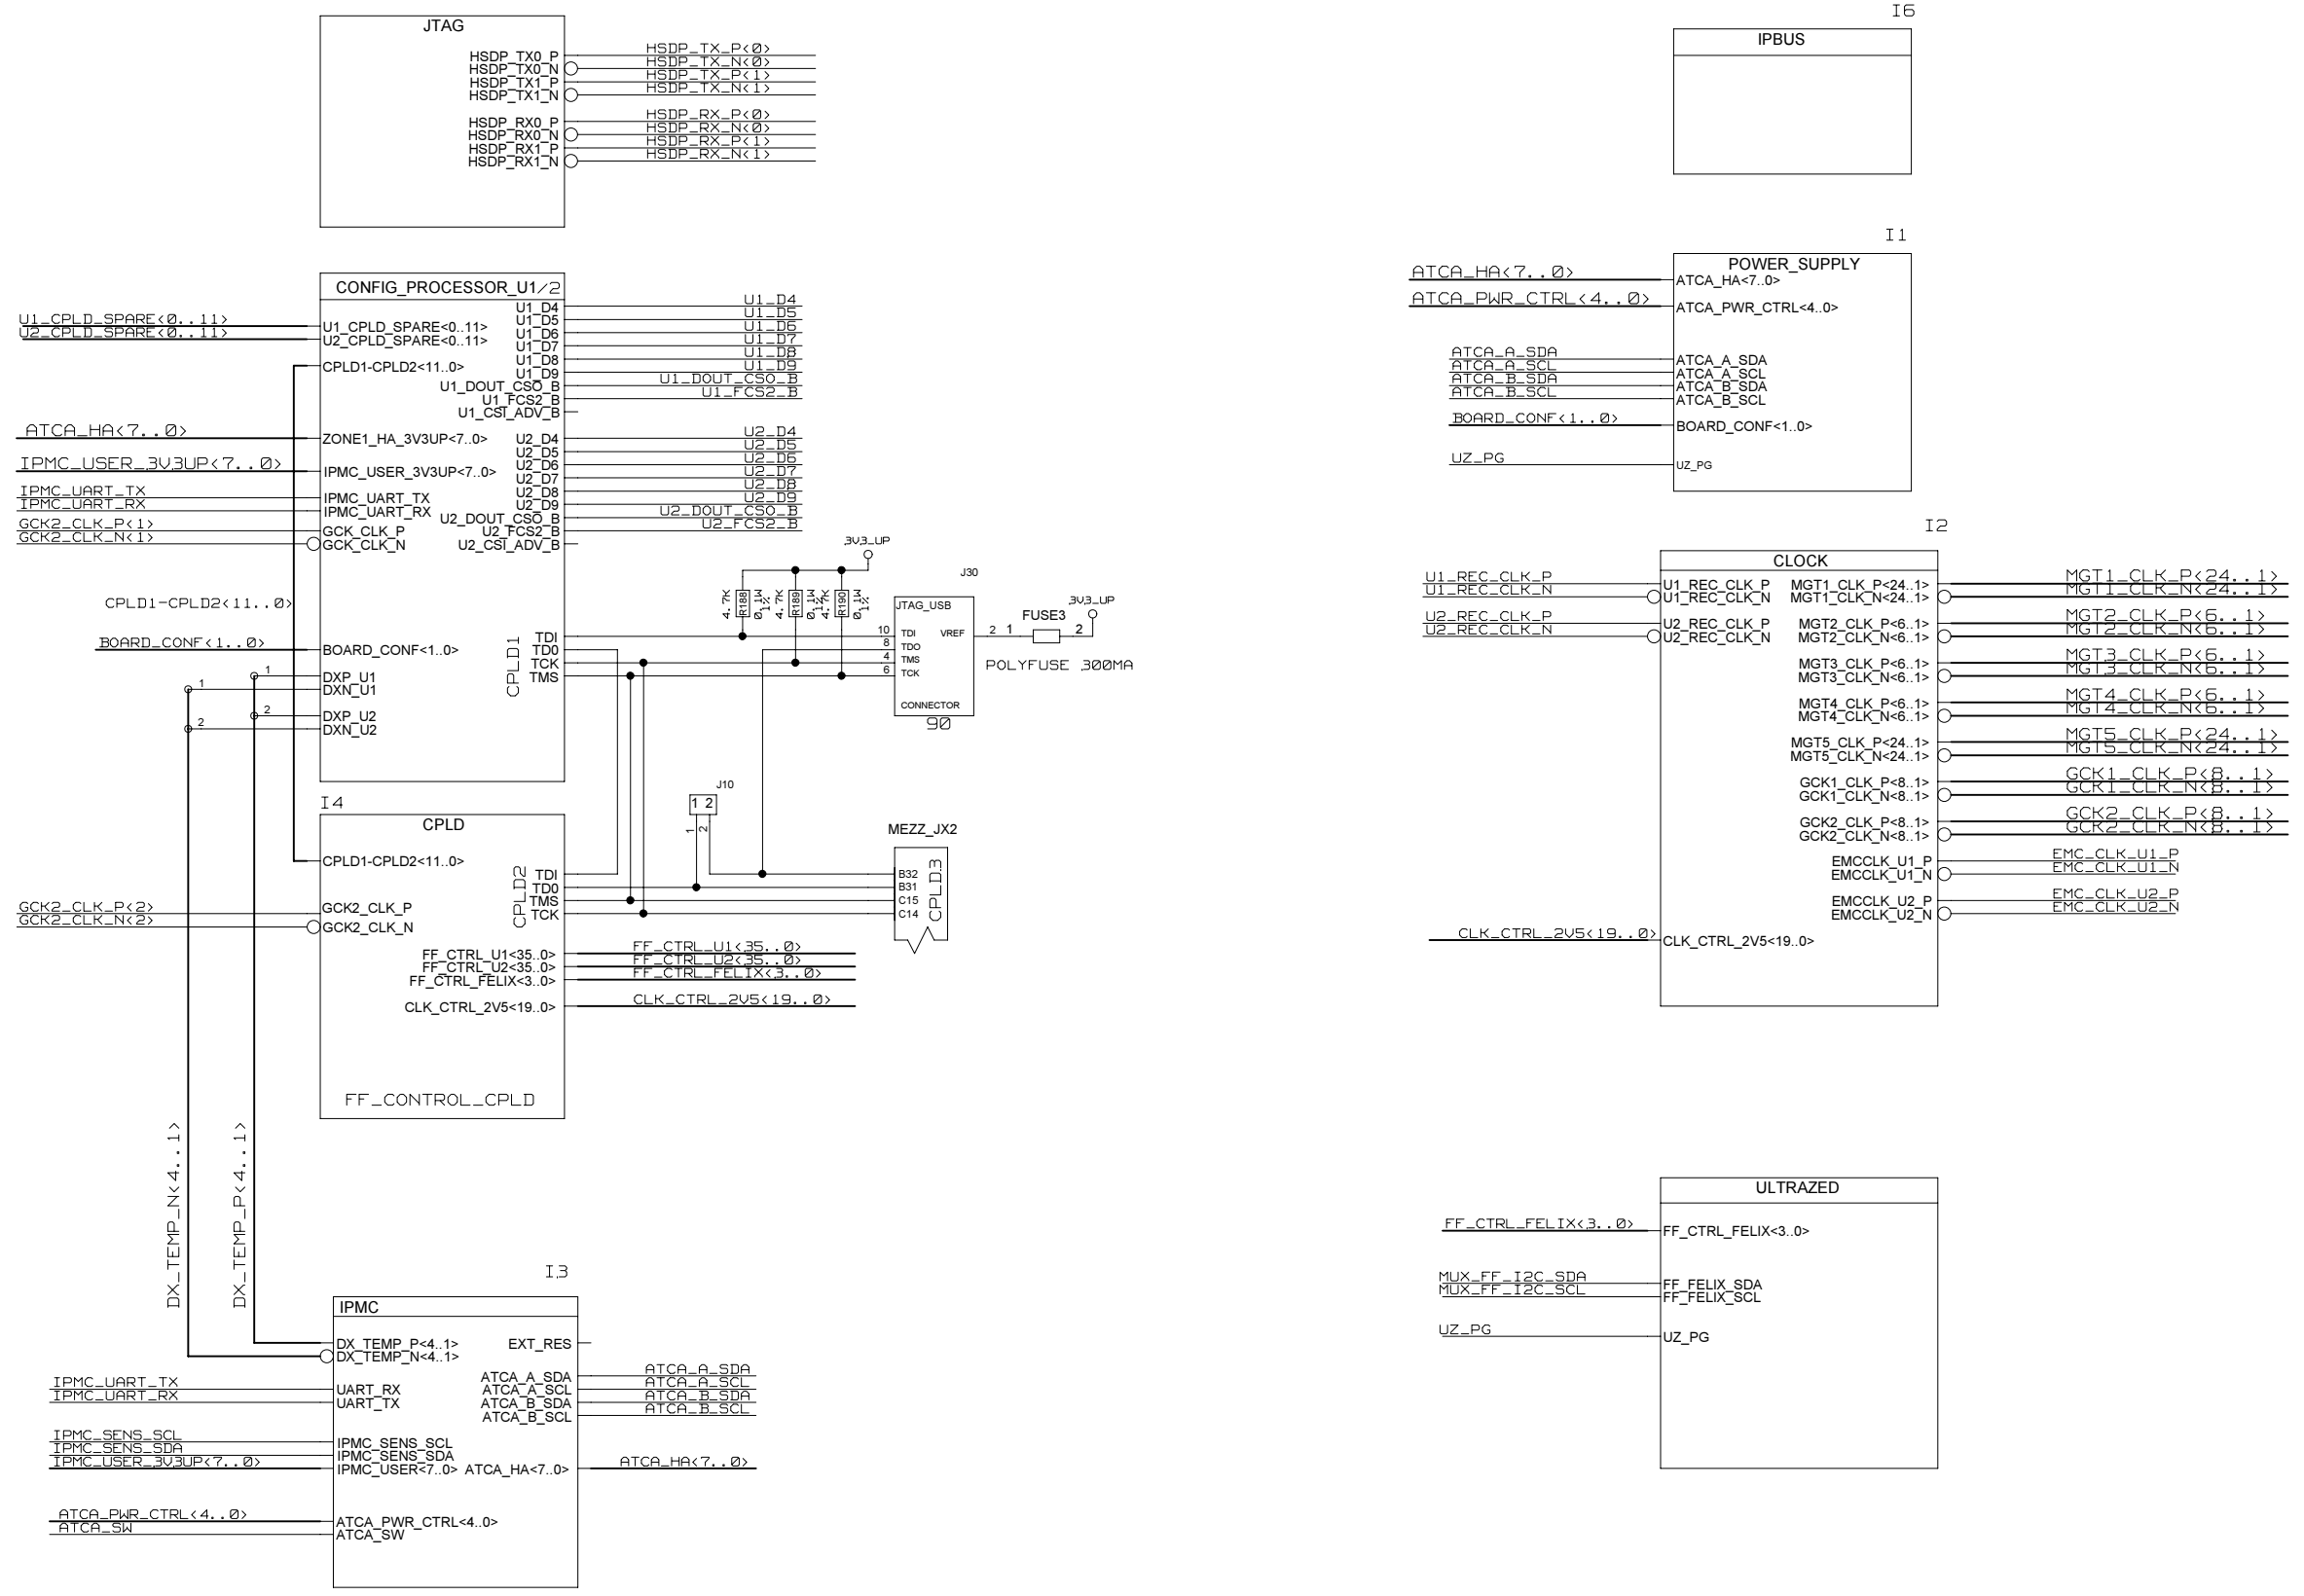

POWER, CLOCK AND CONTROL

REVISIONS			
ZONE	LTR	DESCRIPTION	DATE

NAME	DATE	SIGN	DRAWING TITLE
CHECKED	U.SCHAEFER		FFEX
CHECKED			
CHECKED			
DRAWN	BAUSS		ffex_proto_v1
BLOCK TITLE			
UNIVERSITY OF MAINZ			B. BAUSS Fri Aug 18 09:49:34 2023
SIZE	REV.	DRAWING NO.	
SCALE		PAGE 4 OF 102