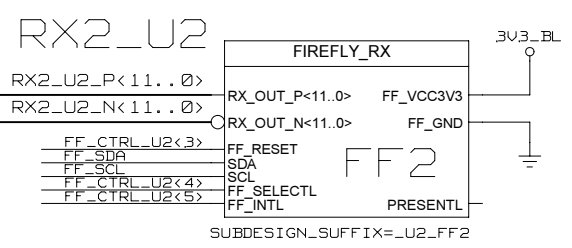

HIGH SPEED OPTICAL LINKS

REVISIONS			
ZONE	LTR	DESCRIPTION	DATE

120, 121, 122

124, 125, 126

- FF_CTRL_U2<35..0>
- MGT1_CLK_P<24..1>
- MGT1_CLK_N<24..1>
- MGT2_CLK_P<6..1>
- MGT2_CLK_N<6..1>
- MGT3_CLK_P<6..1>
- MGT3_CLK_N<6..1>
- MGT4_CLK_P<6..1>
- MGT4_CLK_N<6..1>
- MGT5_CLK_P<24..1>
- MGT5_CLK_N<24..1>

NAME	DATE	SIGN	DRAWING TITLE
CHECKED	U.SCHAEFER		
CHECKED			
CHECKED			
DRAWN	BAUSS		
BLOCK TITLE			
u2_mgt_real_time			
UNIVERSITY OF MAINZ			
SIZE	REV.	DRAWING NO.	
C			
SCALE		PAGE	
		41 OF 102	

FFEX

B. BAUSS Fri Aug 18 09:49:20 2023