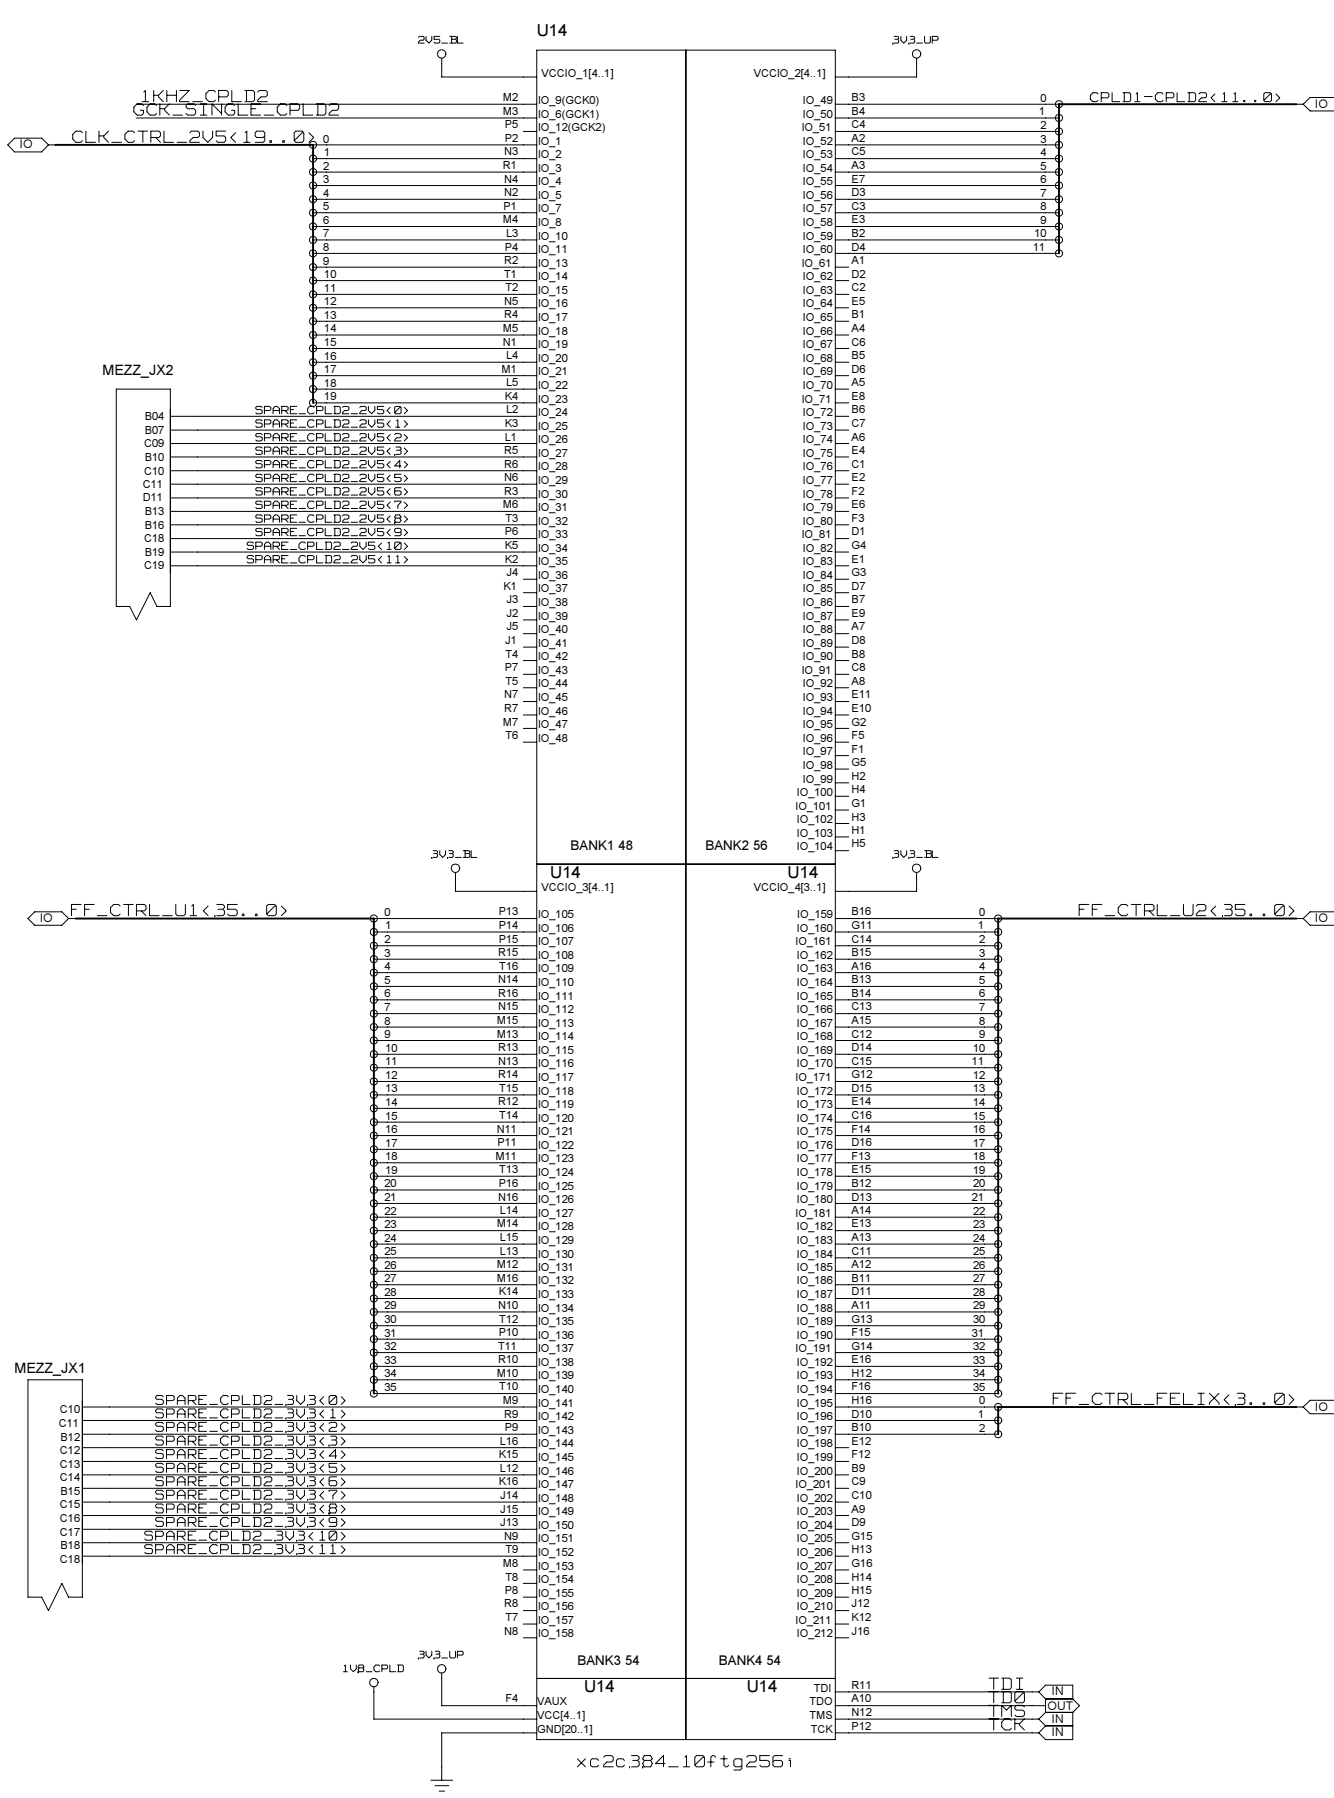

REVISIONS				
ZONE	LTR	DESCRIPTION	DATE	APPR.

FF_CONTROL AND CTRL CPLD2

NAME	DATE	SIGN	DRAWING TITLE
CHECKED	U.SCHAEFER		
CHECKED			
CHECKED			
DRAWN	BAUSS	22.07.2015	
BLOCK TITLE			
cpld			
UNIVERSITY OF MAINZ			
SIZE	REV.	DRAWING NO.	
C			
SCALE			PAGE
			90 OF 102

FFEX

B. BAUSS Fri Aug 18 09:49:27 2023