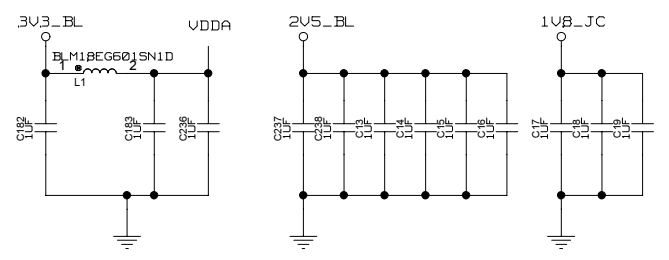

CHECKED	NAME	DATE	SIGN	DRAWING TITLE	
CHECKED	U.SCHAEFER				
CHECKED					
CHECKED					
DRAWN BAUSS				FFEX	
BLOCK TITLE jitter_cleaner_s15345					
UNIVERSITY OF MAINZ				SIZE C	DRAWING NO.
				SCALE	PAGE 7B OF 102

B. BAUSS Fri Aug 18 09:49:18 2023