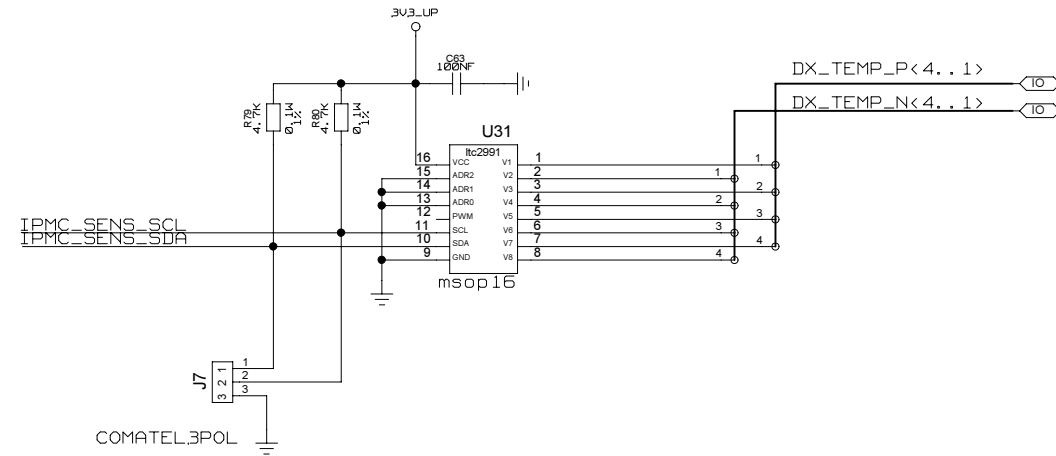

B. BAUSS Fri Aug 18 09:49:27 2023

REVISIONS				
ZONE	LTR	DESCRIPTION	DATE	APPR.

IPMC CONTROL

IPMC JTAG PORT
FRONTPANEL

I2C FPGA TEMPERATURE

MEMORY

I2C BOARDTEMP

RJ45 FRONTPANEL