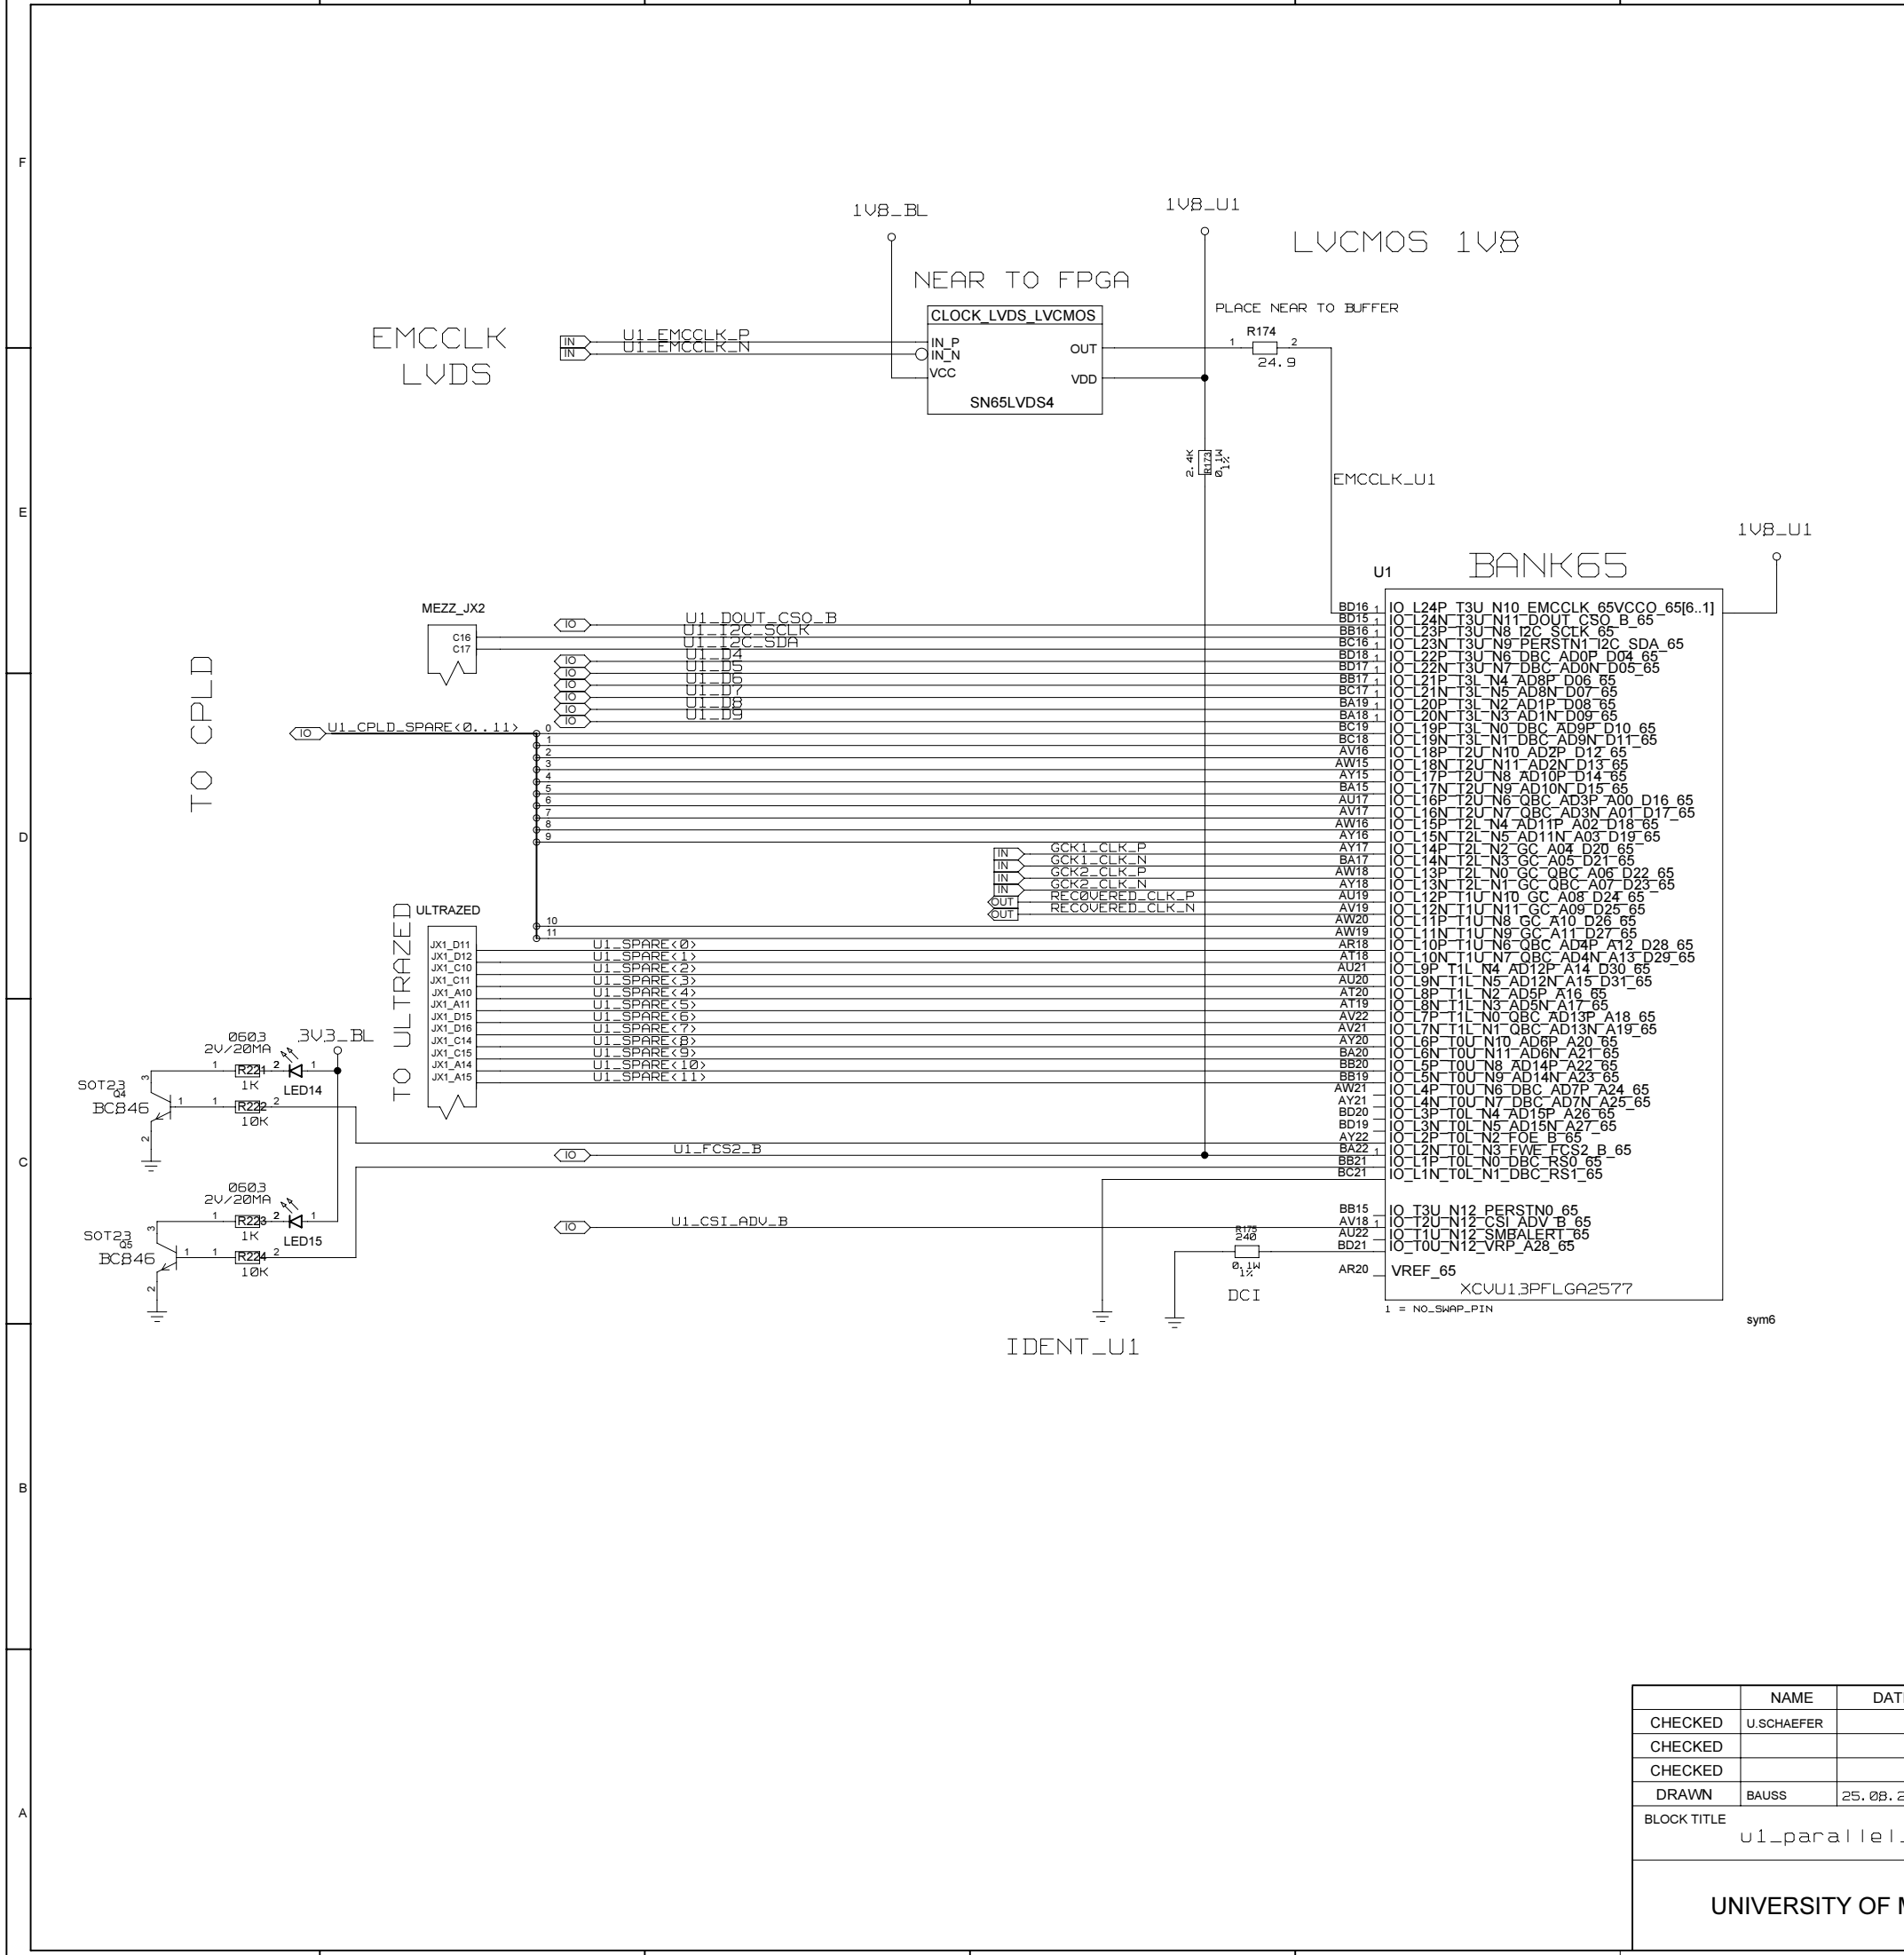

REVISIONS				
ZONE	LTR	DESCRIPTION	DATE	APPR.

CHECKED	NAME	DATE	SIGN	DRAWING TITLE
CHECKED	U.SCHAEFER			
CHECKED				
CHECKED				
DRAWN	BAUSS	25.08.2015		FFEX B. BAUSS Fri Aug 18 09:49:25 2023
BLOCK TITLE				
UNIVERSITY OF MAINZ				SIZE C SCALE
				REV. DRAWING NO. PAGE 5 OF 102