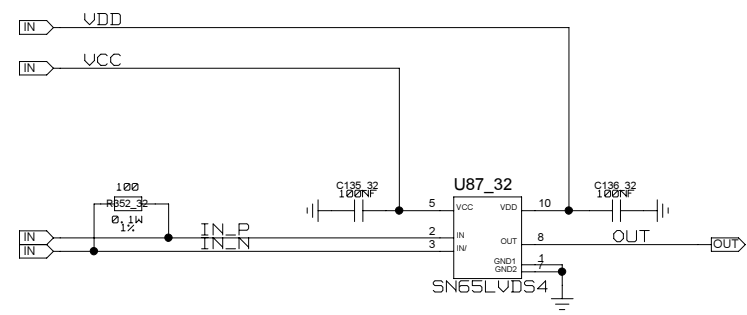

REVISIONS				
ZONE	LTR	DESCRIPTION	DATE	APPR.

CLOCK_LVDS_LVCMOS

CHECKED	NAME	DATE	SIGN	DRAWING TITLE
CHECKED	U.SCHAEFER			
CHECKED				
CHECKED				
DRAWN	BAUSS			FFEX
BLOCK TITLE				
clock_lvds_lvcmos				B. BAUSS Fri Aug 18 09:49:17 2023
UNIVERSITY OF MAINZ			SIZE	DRAWING NO.
			C	
SCALE		PAGE		
		7 OF 102