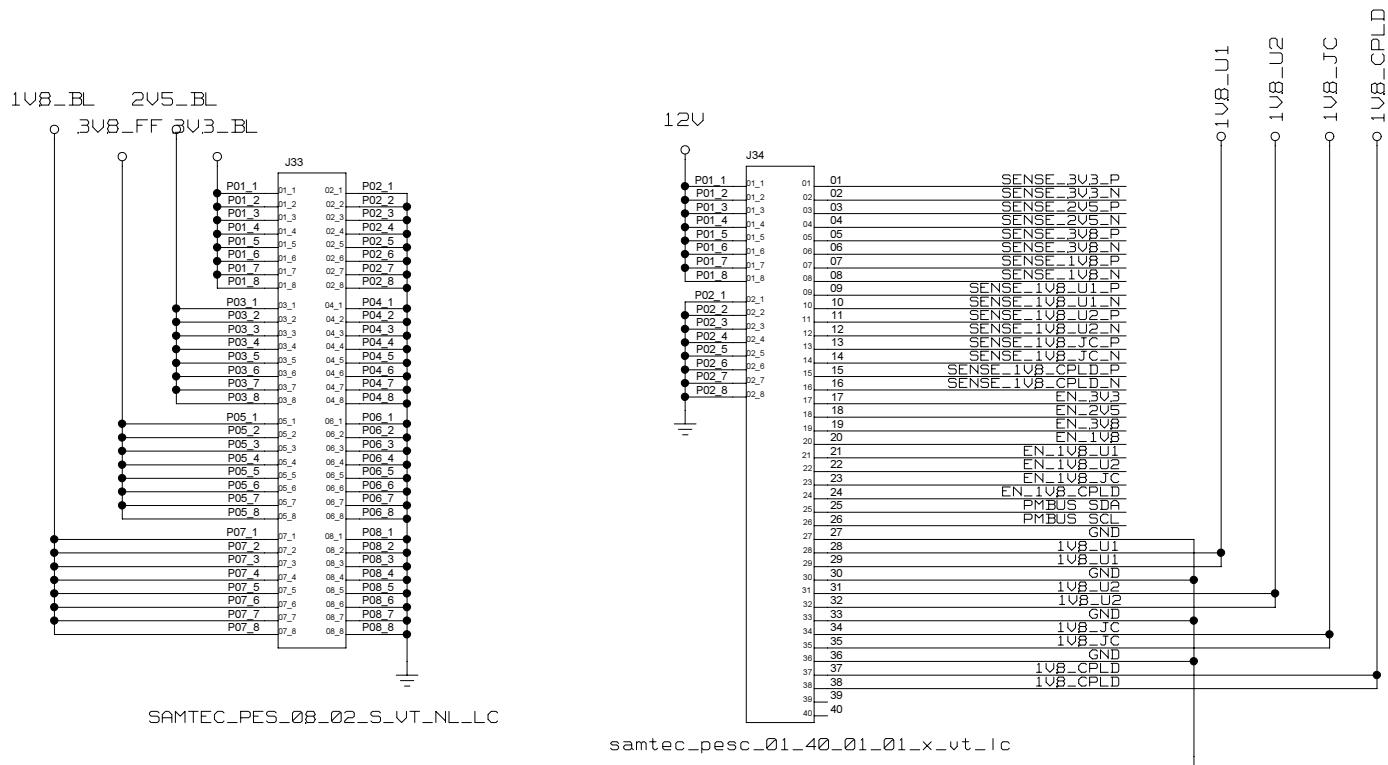

BOARDLEVEL

3V3_BL, 2V5_BL, 1V8_BL, 3V8_FF_BIAS, 1V8_U1, 1V8_U2
1V8_CPLD, 1V8_JC

REVISIONS			
ZONE	LTR	DESCRIPTION	DATE