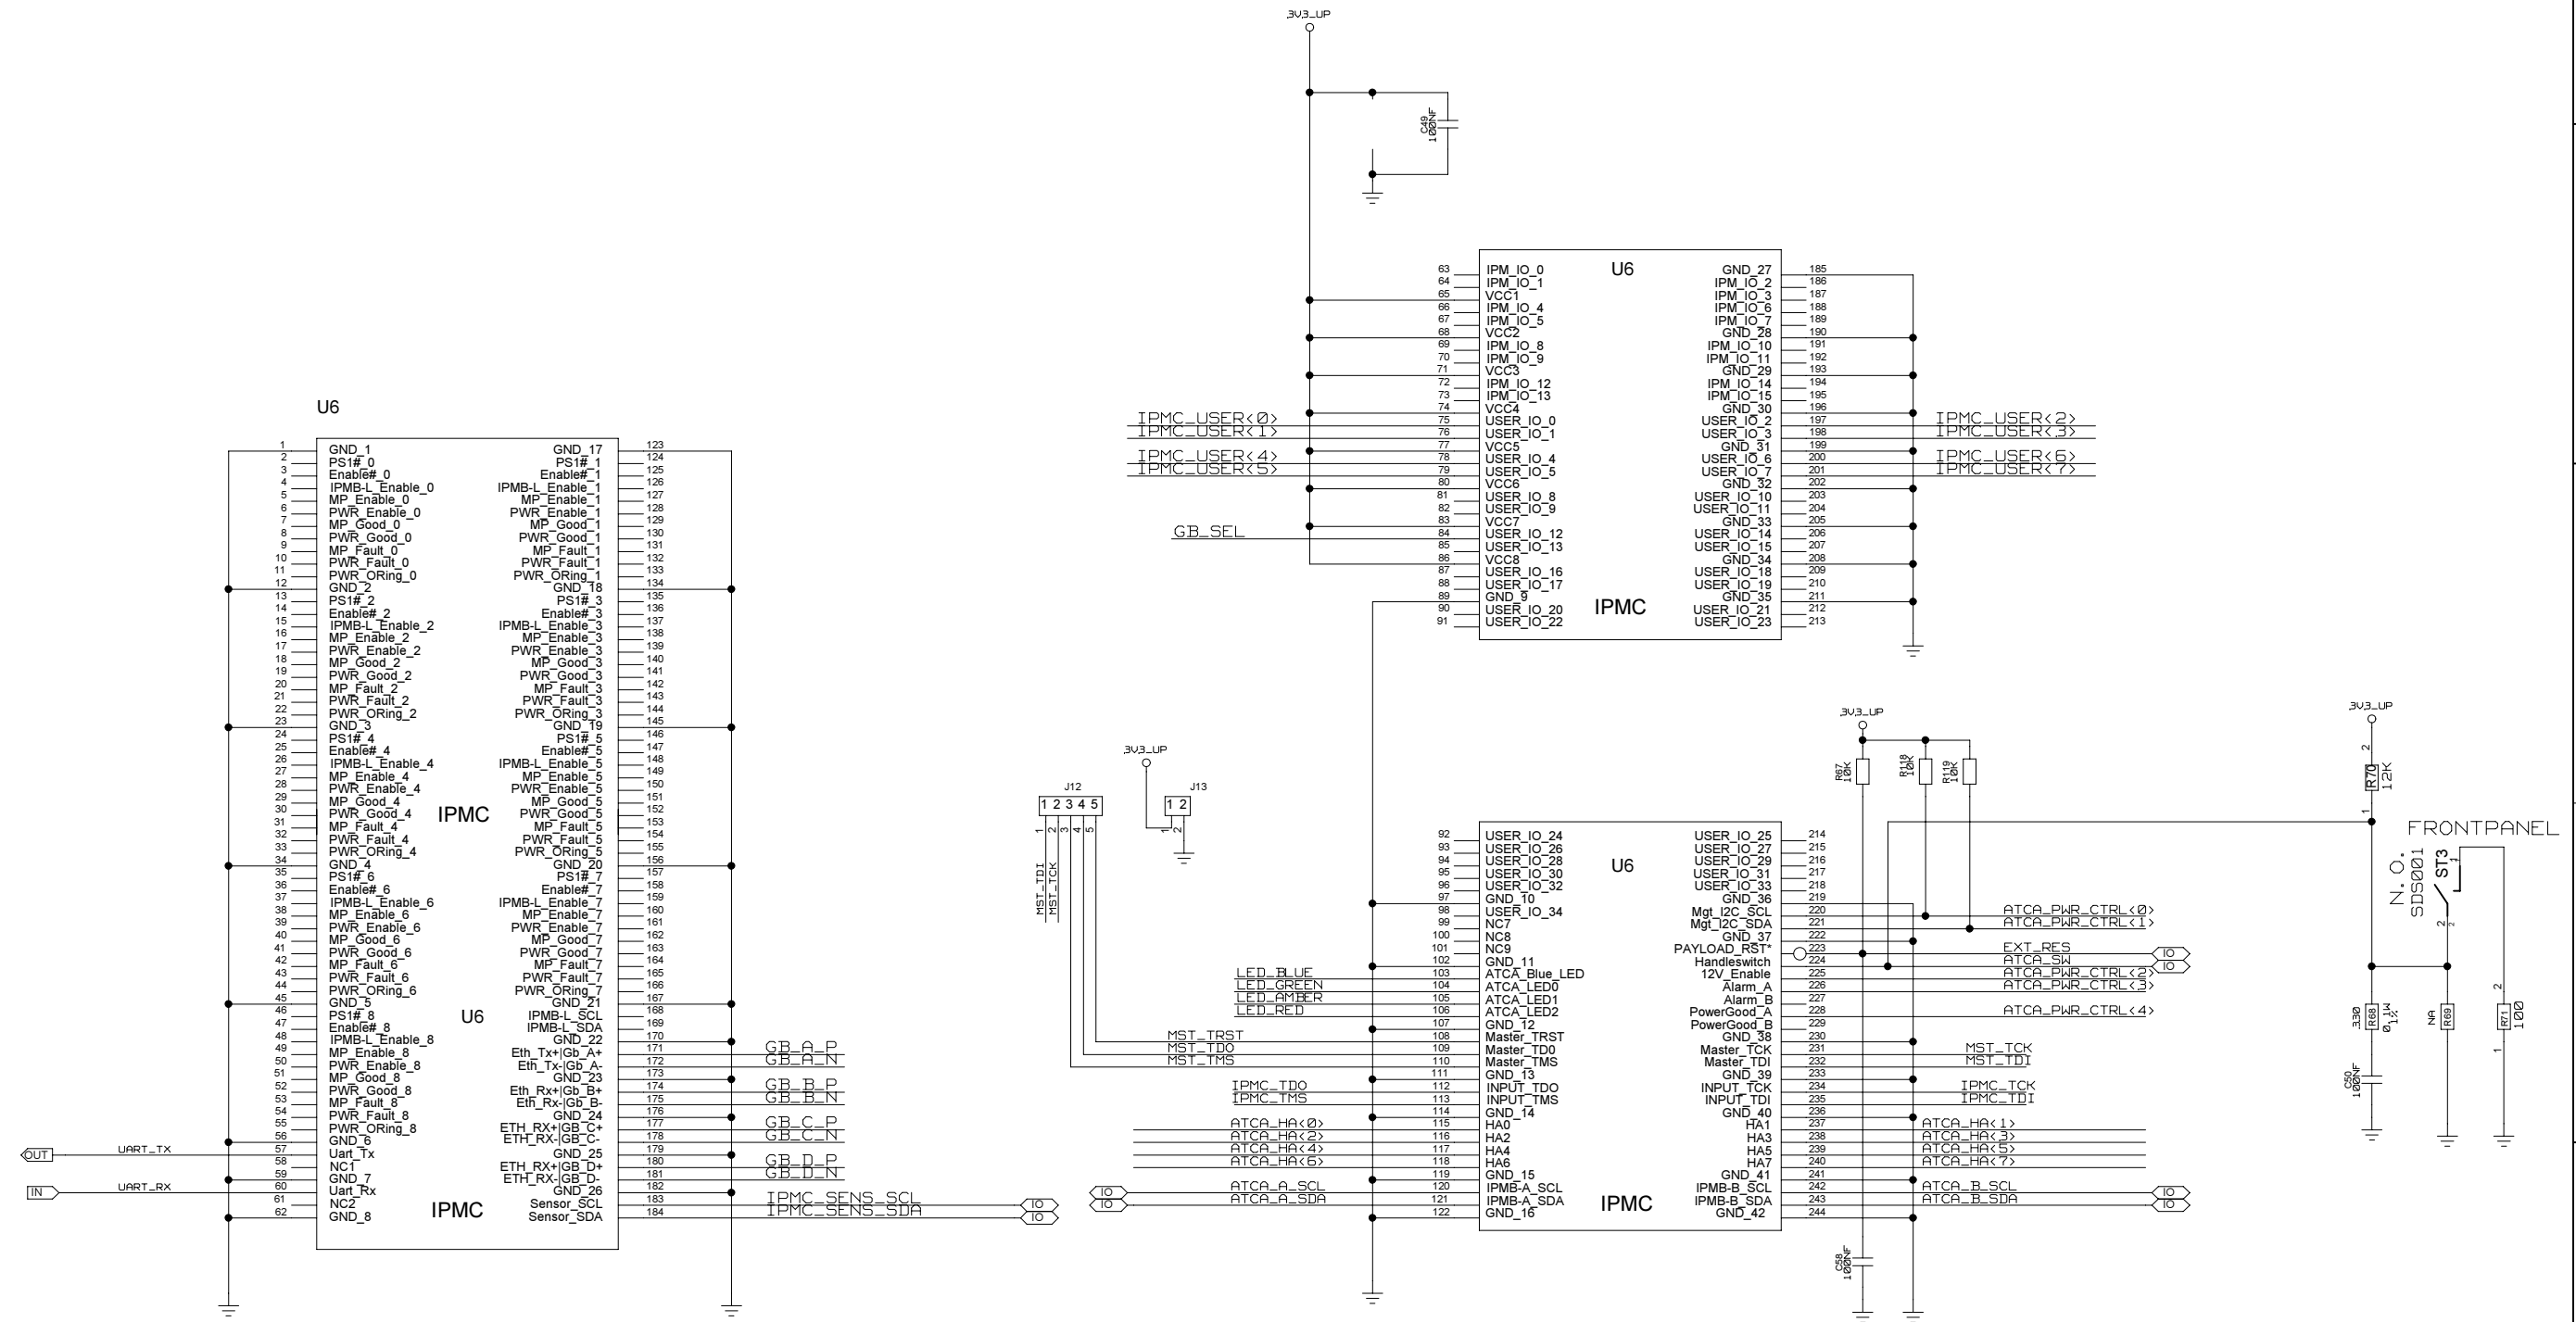

IPMC CONNECTOR MOLEX_87782-3003

REVISIONS			
ZONE	LTR	DESCRIPTION	DATE

ATCA_HA<7..0>
ATCA_PWR_CTRL<4..0>
IPMC_USER<7..0>