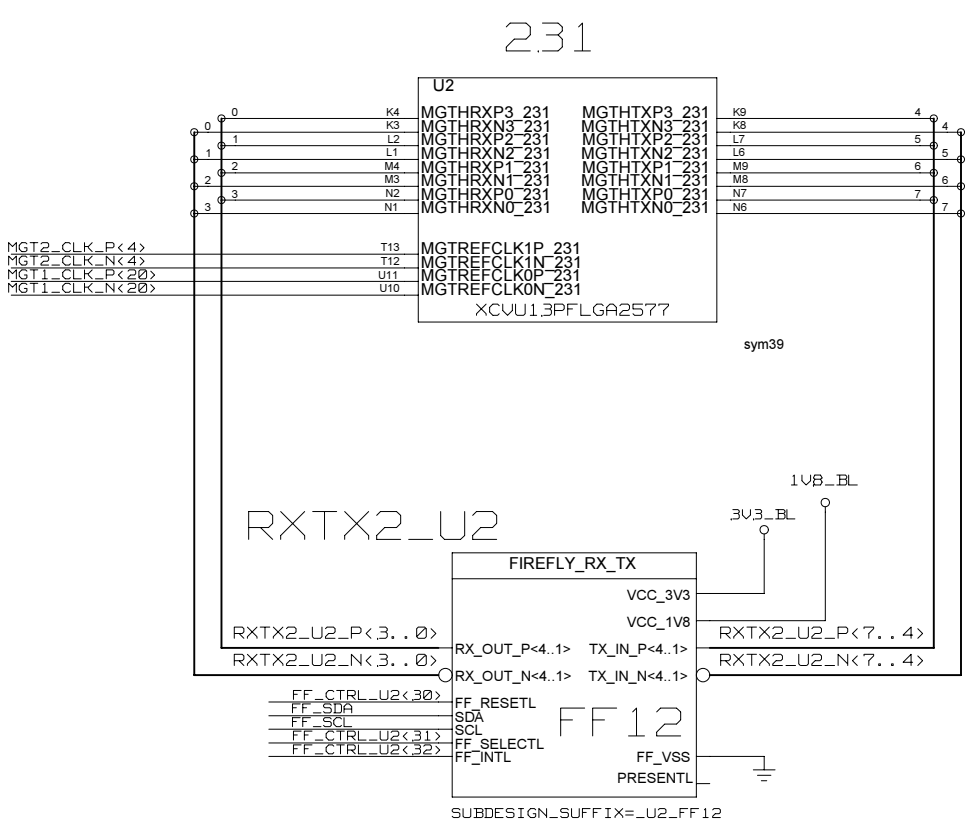

REVISIONS				
ZONE	LTR	DESCRIPTION	DATE	APPR.

HIGH SPEED OPTICAL LINKS

CHECKED	NAME	DATE	SIGN	DRAWING TITLE
CHECKED	U.SCHAEFER			
CHECKED				
CHECKED				
DRAWN	BAUSS			FFEX
BLOCK TITLE				
u2_mgt_real_time				B. BAUSS Fri Aug 18 09:49:22 2023
UNIVERSITY OF MAINZ		SIZE	REV.	DRAWING NO.
		C		
		SCALE		PAGE
				47 OF 102