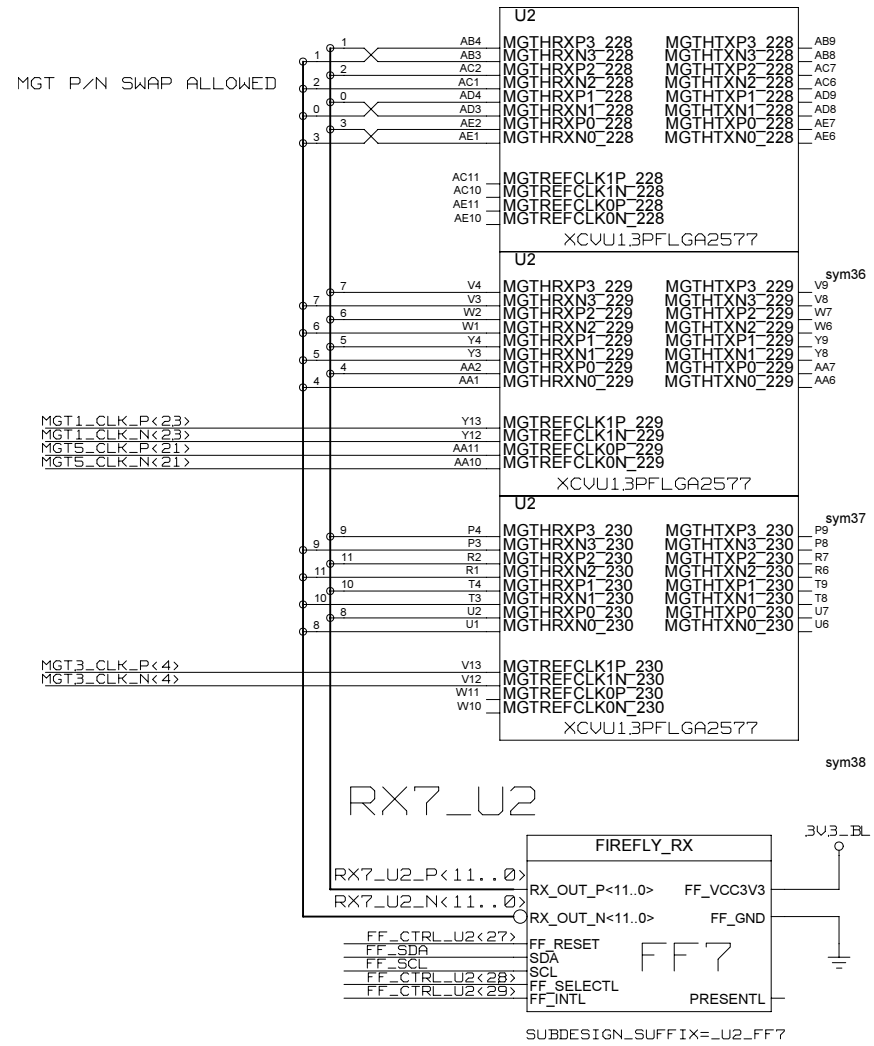

REVISIONS				
ZONE	LTR	DESCRIPTION	DATE	APPR.

HIGH SPEED OPTICAL LINKS

228, 229, 230

CHECKED	NAME	DATE	SIGN	DRAWING TITLE	
CHECKED	U.SCHAEFER			FFEX B. BAUSS Fri Aug 18 09:49:21 2023	
CHECKED					
CHECKED					
DRAWN	BAUSS			DRAWING NO.	
BLOCK TITLE				DRAWING NO.	
u2_mgt_real_time				DRAWING NO.	
UNIVERSITY OF MAINZ				SIZE	PAGE
				C	46 OF 102
				SCALE