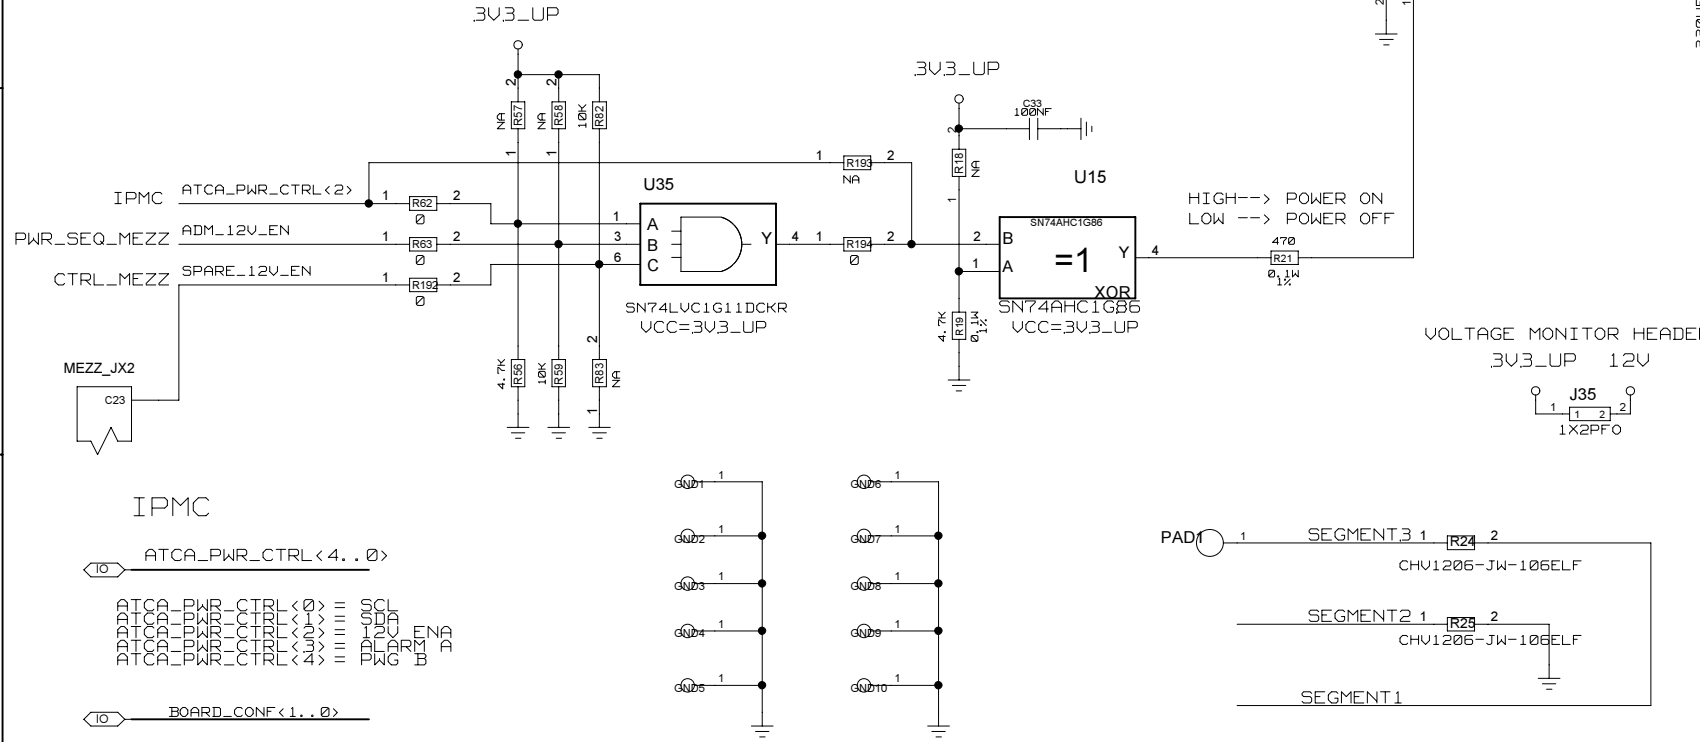

ATCA POWER IN & CTRL

REVISIONS				
ZONE	LTR	DESCRIPTION	DATE	APPR.

NAME	DATE	SIGN	DRAWING TITLE
CHECKED	U.SCHAEFER		
CHECKED			
CHECKED			
DRAWN	BAUSS		
BLOCK TITLE	power_supply		
UNIVERSITY OF MAINZ			FFEX
B. BAUSS Fri Aug 18 09:49:30 2023			
SIZE	REV.	DRAWING NO.	
C			
SCALE		PAGE 31 OF 102