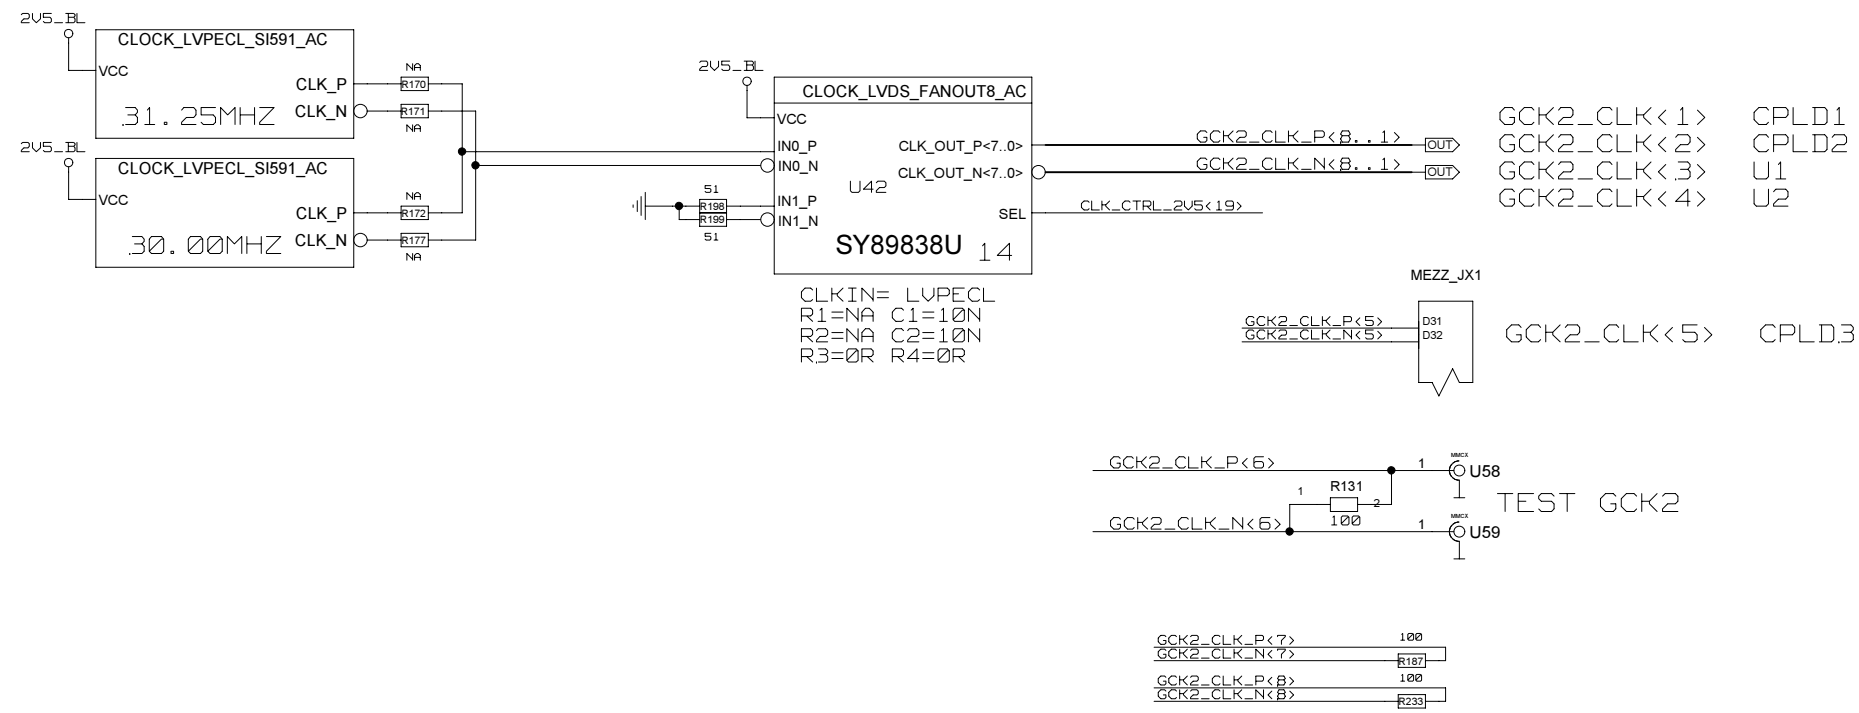

GCK2 INEPENDENT CLOCK

CHECKED	U.SCHAEFER	DATE	SIGN	DRAWING TITLE	
CHECKED					
CHECKED					
DRAWN	BAUSS				
BLOCK TITLE				FFEX B. BAUSS Fri Aug 18 09:49:29 2023	
CLOCK					
UNIVERSITY OF MAINZ			SIZE	REV.	DRAWING NO.
			C		
			SCALE	PAGE	
				65 OF 102