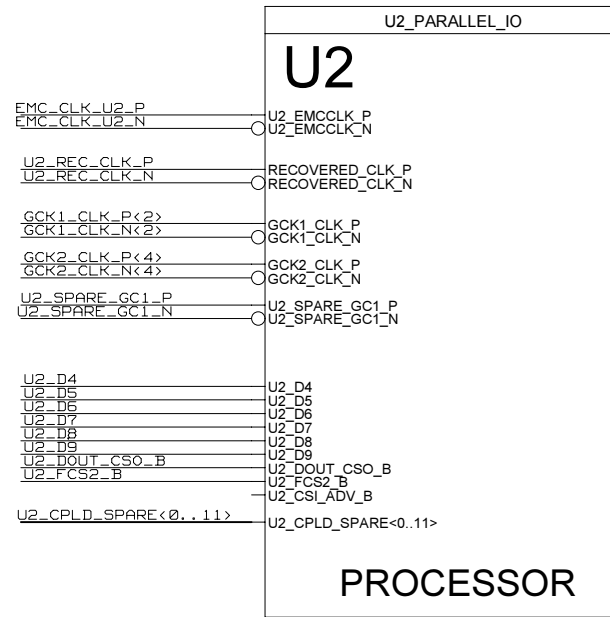

ZONE	LTR	DESCRIPTION	DATE	APPR.

PARALLEL I/O

CHECKED	U.SCHAEFER			DRAWING TITLE FFEX B. BAUSS Thu Jun 15 14:37:54 2023
CHECKED				
CHECKED				
DRAWN	BAUSS			
BLOCK TITLE ffex_proto_v1				
UNIVERSITY OF MAINZ				SIZE C
				REV.
				DRAWING NO.
				PAGE 2 OF 102