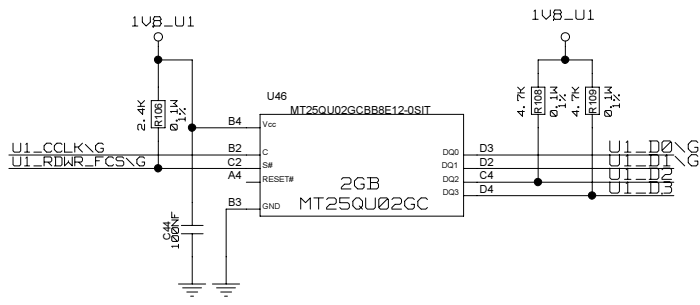

xc2c384-10ftg256

REVISIONS			
ZONE	LTR	DESCRIPTION	DATE

CONFIG U1

CCLK, D0-3 50 OHM IMPEDANCE

SPI NOR FLASH MEMORY AVOID STUBS

CHECKED	NAME	DATE	SIGN	DRAWING TITLE
CHECKED	U.SCHAEFER			
CHECKED				
CHECKED				
DRAWN	BAUSS			FFEX
BLOCK TITLE				
config_processor_u1				B. BAUSS Fri Aug 18 09:49:26 2023
UNIVERSITY OF MAINZ			SIZE	DRAWING NO.
			C	REV.
			SCALE	PAGE
				96 OF 102