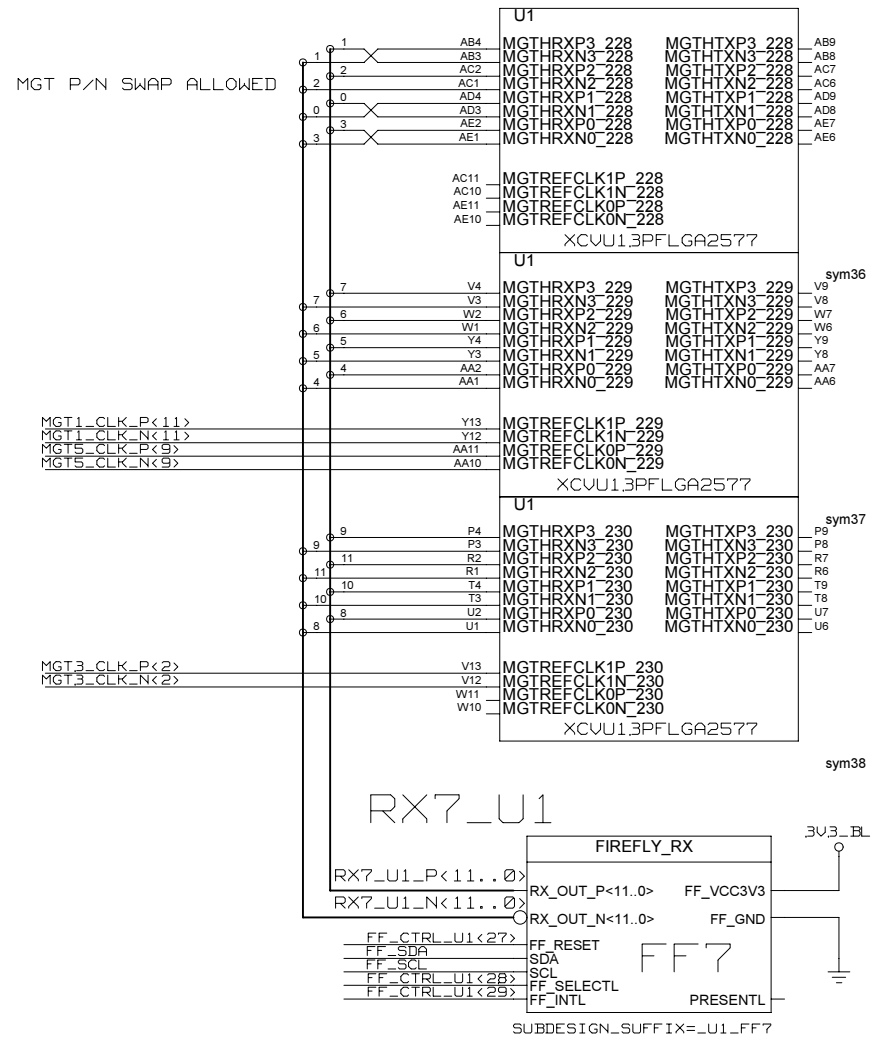

REVISIONS				
ZONE	LTR	DESCRIPTION	DATE	APPR.

HIGH SPEED OPTICAL LINKS

228, 229, 230

CHECKED	NAME	DATE	SIGN	DRAWING TITLE FFEX B. BAUSS Fri Aug 18 09:49:23 2023
CHECKED	U.SCHAEFER			
CHECKED				
CHECKED				
DRAWN	BAUSS			
BLOCK TITLE u1_mgt_real_time				SIZE C
UNIVERSITY OF MAINZ				REV.
SCALE				DRAWING NO.
				PAGE 16 OF 102