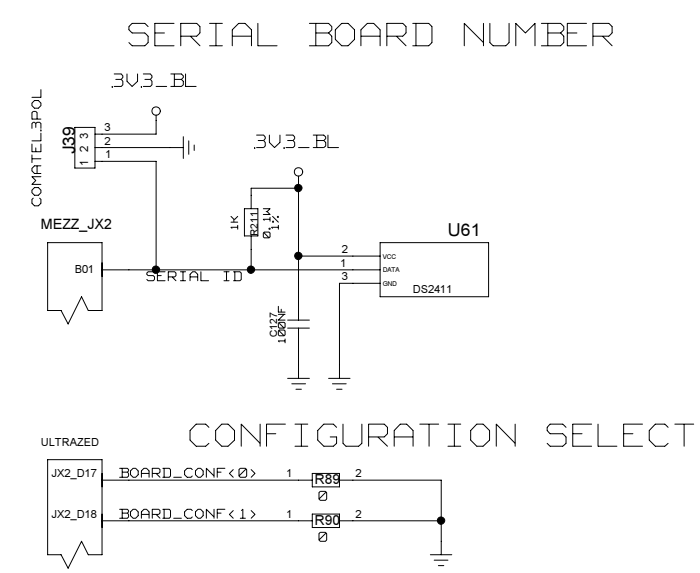

ATCA POWER IN & CTRL

REVISIONS				
ZONE	LTR	DESCRIPTION	DATE	APPR.

NAME	DATE	SIGN	DRAWING TITLE
CHECKED	U.SCHAEFER		
CHECKED			
CHECKED			
DRAWN	BAUSS		
BLOCK TITLE	power_supply		
UNIVERSITY OF MAINZ			FFEX
B. BAUSS Fri Aug 18 09:49:30 2023			
SIZE	REV.	DRAWING NO.	
C			
SCALE		PAGE 31 OF 102