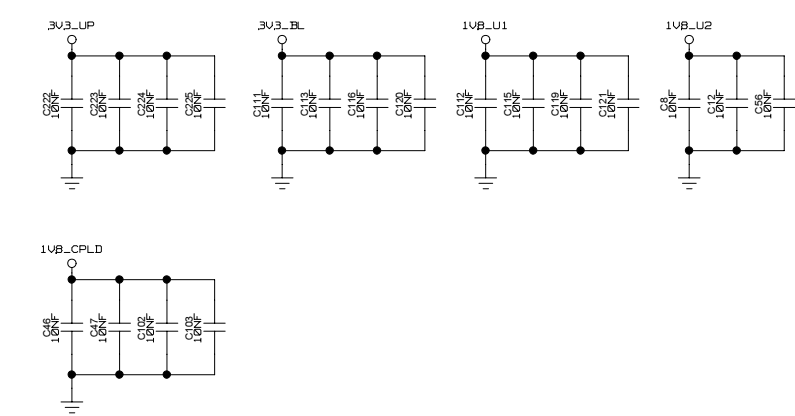

FPGA CONFIG CPLD1

REVISIONS			
ZONE	LTR	DESCRIPTION	DATE

CPLD CLOCK

NAME	DATE	SIGN	DRAWING TITLE
CHECKED	U.SCHAEFER		
CHECKED			
CHECKED			
DRAWN	BAUSS		
BLOCK TITLE			FFEX B. BAUSS Fri Aug 18 09:49:26 2023
UNIVERSITY OF MAINZ			
SIZE	REV.	DRAWING NO.	
SCALE			PAGE 95 OF 102

xc2c384-10ftg256