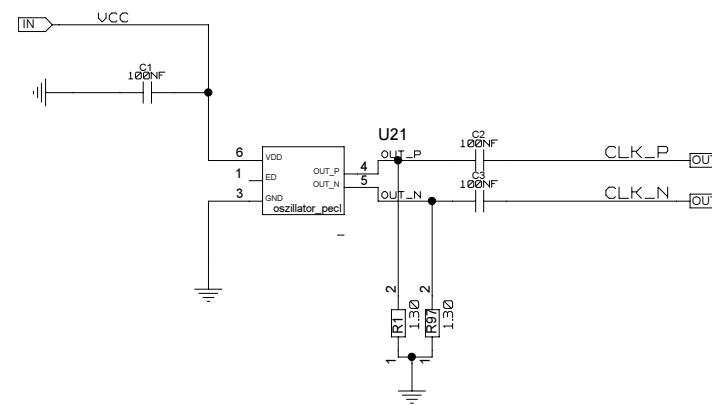

REVISIONS

ZONE	LTR	DESCRIPTION	DATE	APPR.

CLOCK_LVPECL_SI591_AC

CHECKED	NAME	DATE	SIGN	DRAWING TITLE FFEX
CHECKED	U.SCHAEFER			
CHECKED				
DRAWN	BAUSS			
BLOCK TITLE clock_lvpecl_si591_ac				B. BAUSS Fri Aug 18 09:49:17 2023
UNIVERSITY OF MAINZ		SIZE C	REV.	DRAWING NO.
SCALE		PAGE 77 OF 102