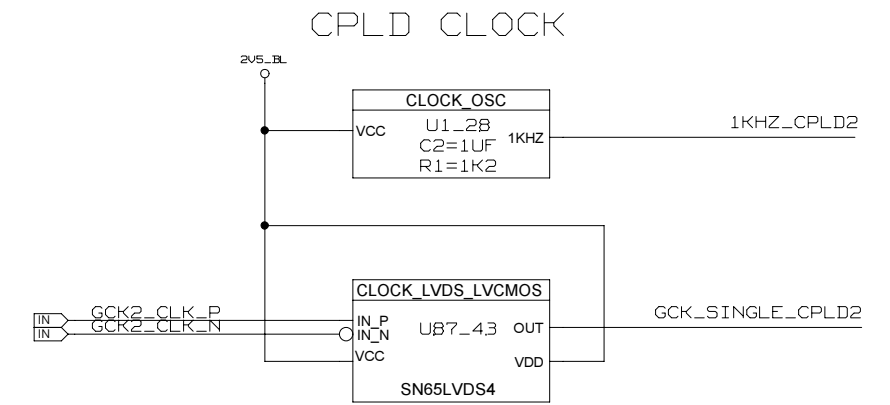

REVISIONS				
ZONE	LTR	DESCRIPTION	DATE	APPR.

FF_CONTROL AND CTRL CPLD2

NAME	DATE	SIGN	DRAWING TITLE
CHECKED	U.SCHAEFER		
CHECKED			
CHECKED			
DRAWN	BAUSS	22.07.2015	
BLOCK TITLE			
cpld			
UNIVERSITY OF MAINZ			
SIZE	REV.	DRAWING NO.	
C			
SCALE			PAGE
			90 OF 102

FFEX

B. BAUSS Fri Aug 18 09:49:27 2023