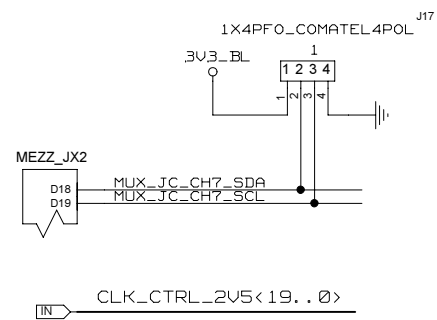

REVISIONS				
ZONE	LTR	DESCRIPTION	DATE	APPR.

JITTER CLEANER

CHECKED	NAME	DATE	SIGN	DRAWING TITLE	
CHECKED	U.SCHAEFER			DRAWING TITLE	
CHECKED					
CHECKED					
DRAWN	BAUSS			FFEX	
BLOCK TITLE					B. BAUSS Fri Aug 18 09:49:28 2023
UNIVERSITY OF MAINZ				SIZE C REV. DRAWING NO.	
SCALE				PAGE 61 OF 102