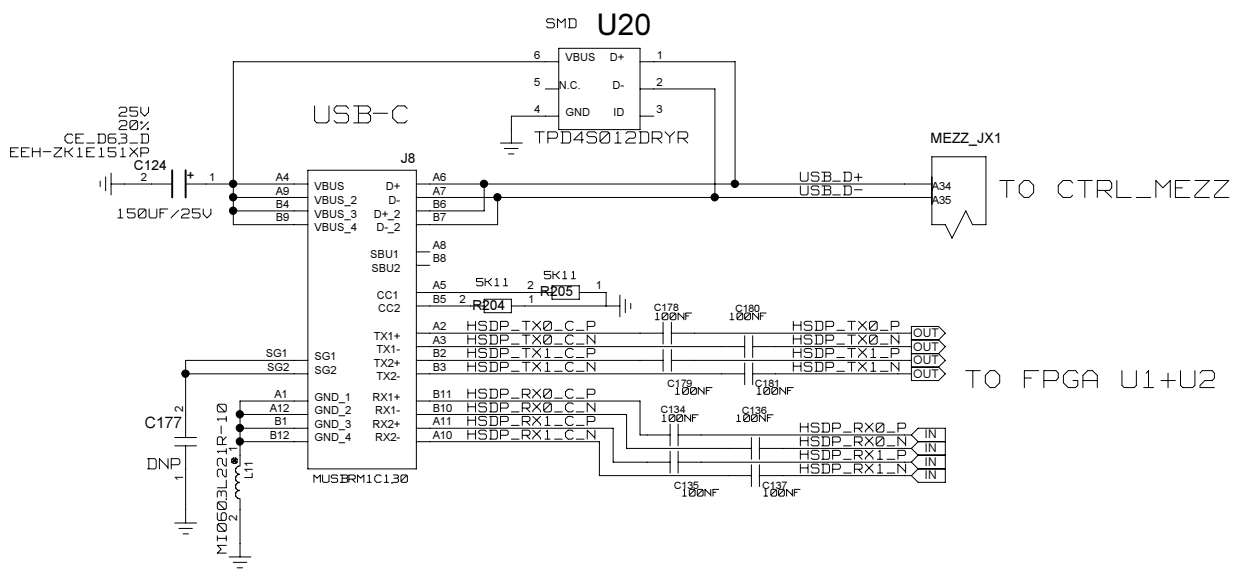

REVISIONS				
ZONE	LTR	DESCRIPTION	DATE	APPR.

USB JTAG INPUT

JTAG CHAIN