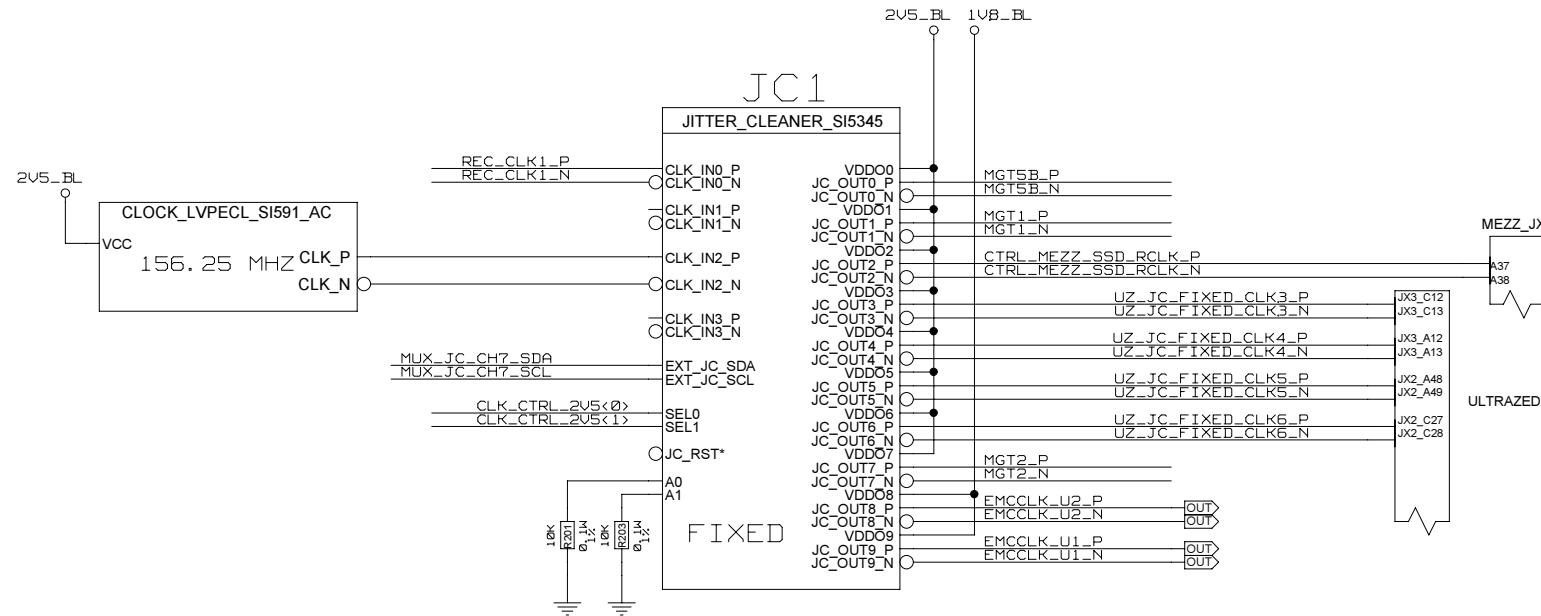

REVISIONS				
ZONE	LTR	DESCRIPTION	DATE	APPR.

JITTER CLEANER

CHECKED	NAME	DATE	SIGN	DRAWING TITLE	
CHECKED	U.SCHAEFER			DRAWING TITLE	
CHECKED					
CHECKED					
DRAWN	BAUSS			FFEX	
BLOCK TITLE					B. BAUSS Fri Aug 18 09:49:28 2023
UNIVERSITY OF MAINZ				SIZE C REV. DRAWING NO.	
SCALE				PAGE 61 OF 102