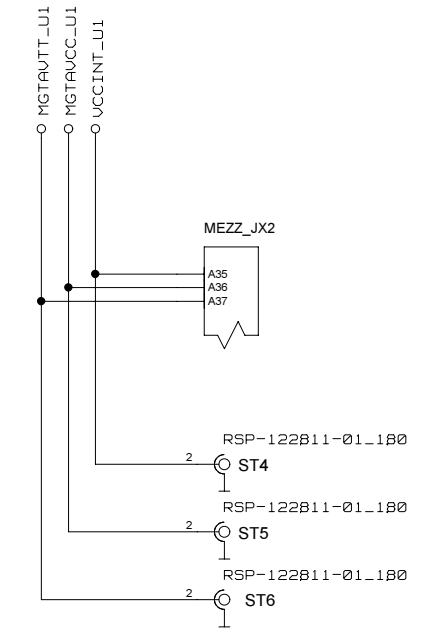

POWERSUPPLIES U1

REVISIONS				
ZONE	LTR	DESCRIPTION	DATE	APPR.

TRACE LENGTH FROM RESISTOR PINS
TO PIN SAME LENGTH
UG576 SHEET 297

VOLTAGE MONITOR HEADERS