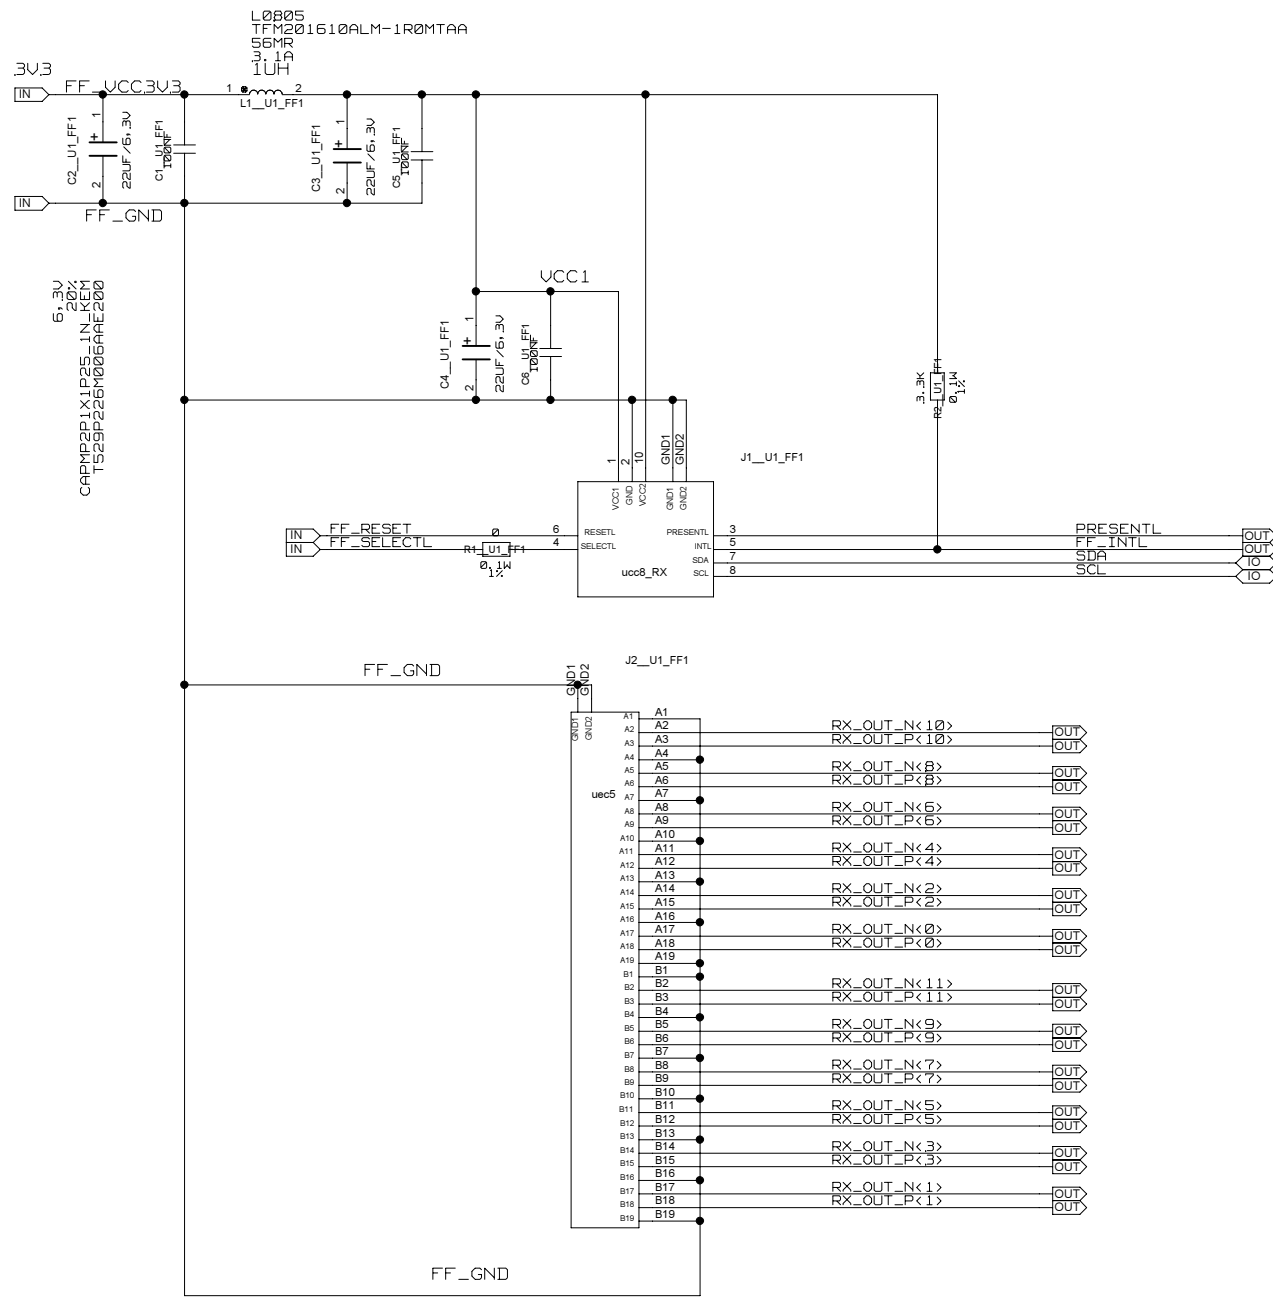

REVISIONS			
ZONE	LTR	DESCRIPTION	DATE

	NAME	DATE	SIGN	DRAWING TITLE
CHECKED	U.SCHAEFER			
CHECKED				
CHECKED				
DRAWN	BAUSS			FFEX
BLOCK TITLE				
firefly_rx				B. BAUSS Thu Jun 15 14:51:14 2023
UNIVERSITY OF MAINZ		SIZE	REV.	DRAWING NO.
		C		
SCALE				PAGE
				19 OF 102