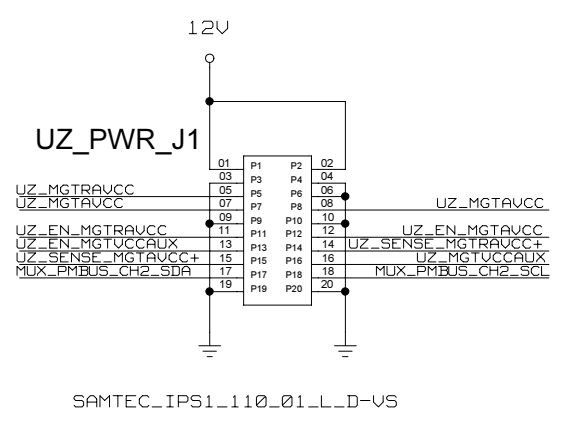

REVISIONS				
ZONE	LTR	DESCRIPTION	DATE	APPR.

ULTRAZED

POWERSUPPLY ULTRAZED

VOLTAGE MONITOR HEADERS

CHECKED	NAME	DATE	SIGN	DRAWING TITLE
CHECKED	U.SCHAEFER			
CHECKED				
DRAWN	BAUSS			
BLOCK TITLE				DRAWING NO.
power_supply				
UNIVERSITY OF MAINZ				DATE
SCALE				PAGE
				37 OF 102

FFEX

B. BAUSS Fri Aug 18 09:49:32 2023