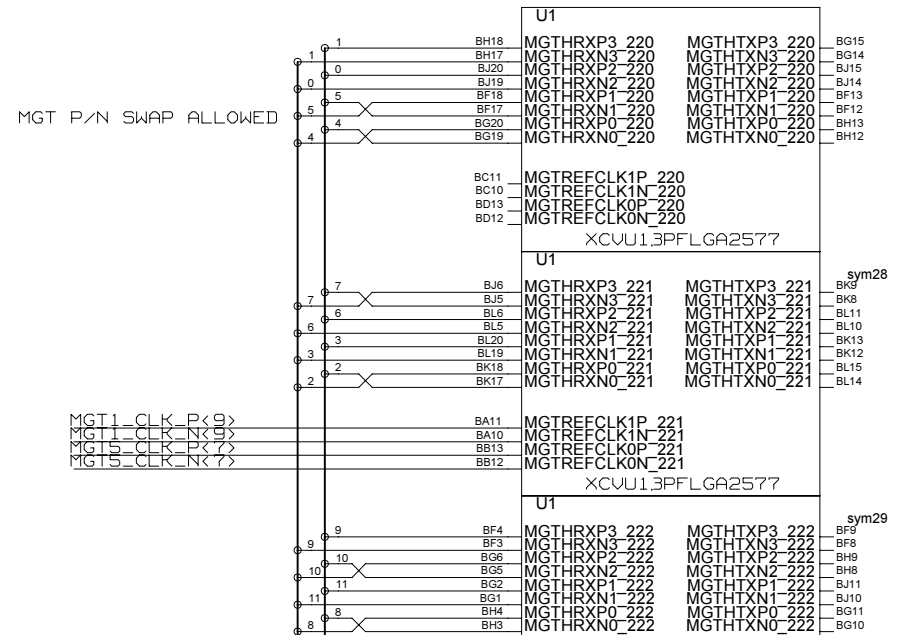

HIGH SPEED OPTICAL LINKS

REVISIONS				
ZONE	LTR	DESCRIPTION	DATE	APPR.

220, 221, 222

224, 225, 226