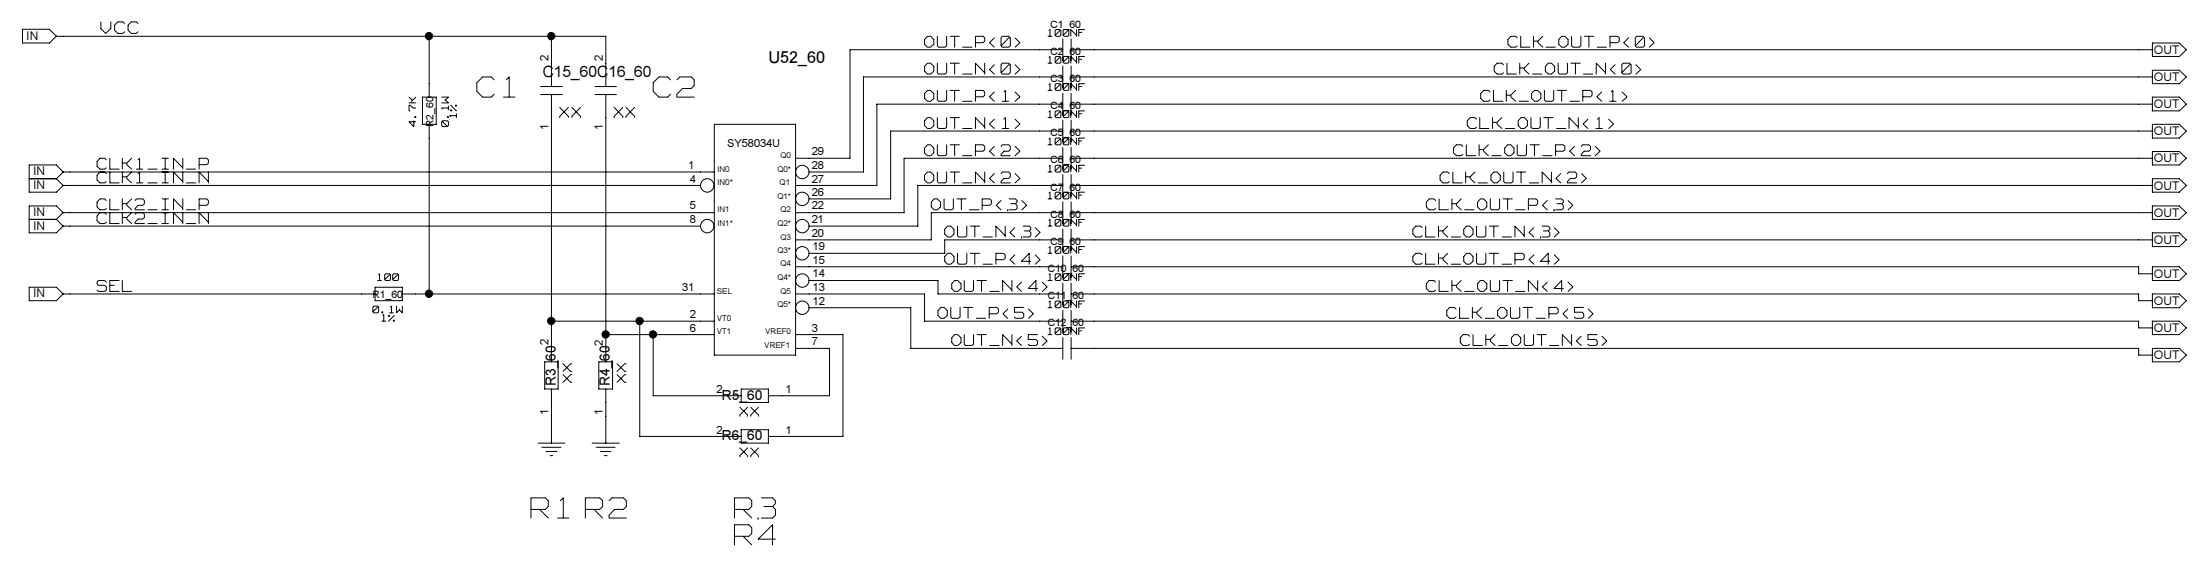

REVISIONS				
ZONE	LTR	DESCRIPTION	DATE	APPR.

CLOCK CML FANOUT6 AC