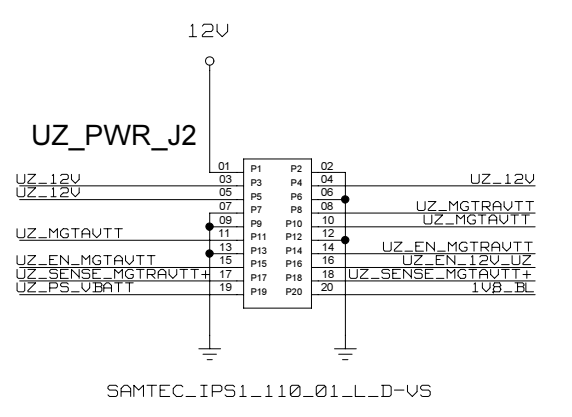

REVISIONS				
ZONE	LTR	DESCRIPTION	DATE	APPR.

ULTRAZED

POWERSUPPLY ULTRAZED

VOLTAGE MONITOR HEADERS

CHECKED	NAME	DATE	SIGN	DRAWING TITLE
CHECKED	U.SCHAEFER			
CHECKED				
DRAWN	BAUSS			
BLOCK TITLE				DRAWING NO.
power_supply				
UNIVERSITY OF MAINZ				DATE
SCALE				PAGE
				37 OF 102

FFEX

B. BAUSS Fri Aug 18 09:49:32 2023