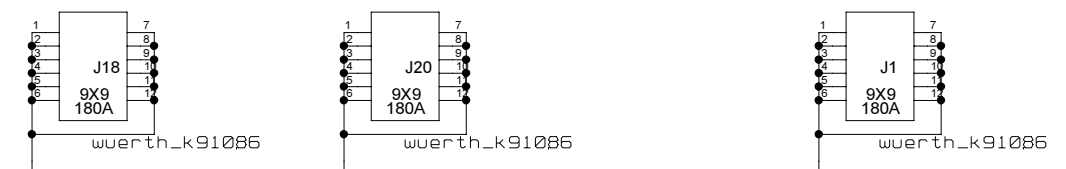

CHECKED	NAME	DATE	SIGN	DRAWING TITLE
CHECKED	U.SCHAEFER			
CHECKED				
CHECKED				
DRAWN	BAUSS			FFEX
BLOCK TITLE				
power_supply				B. BAUSS Fri Aug 18 09:49:31 2023
UNIVERSITY OF MAINZ		SIZE	REV.	DRAWING NO.
		C		
		SCALE		PAGE
				35 OF 102