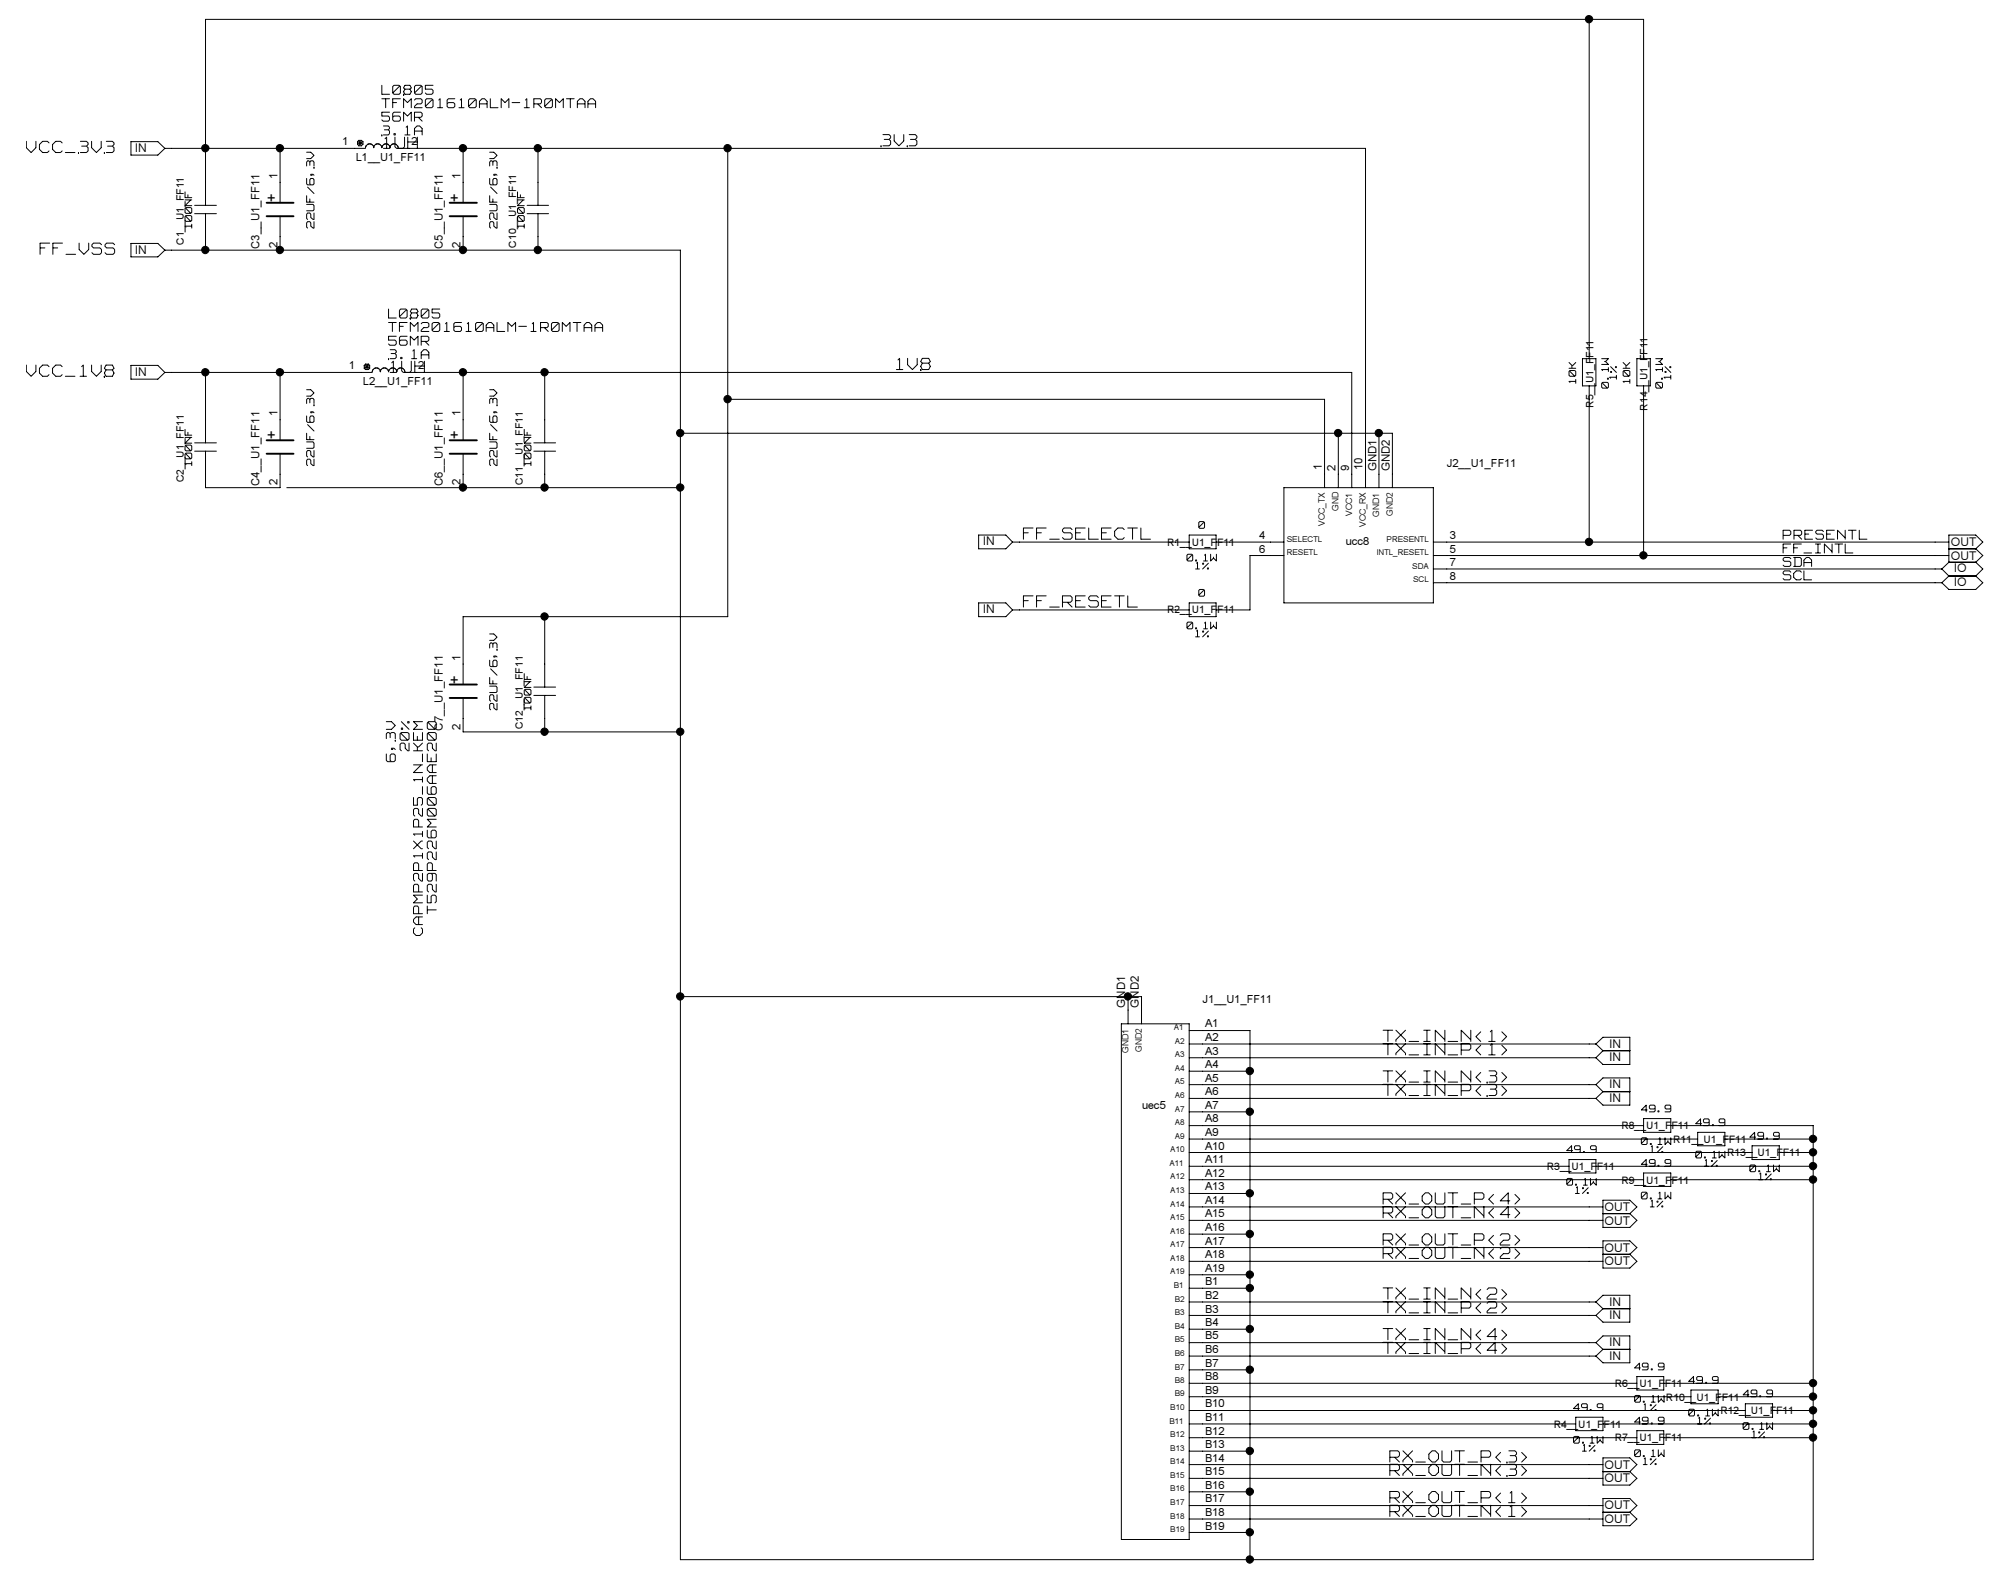

REVISIONS				
ZONE	LTR	DESCRIPTION	DATE	APPR.

CHECKED	U.SCHAEFER			DRAWING TITLE
CHECKED				
CHECKED				
DRAWN	BAUSS			
BLOCK TITLE				FFEX B. BAUSS Thu Jun 15 14:42:47 2023
firefly_rx_tx				
UNIVERSITY OF MAINZ			SIZE	DRAWING NO.
SCALE			REV.	PAGE
				25 OF 102