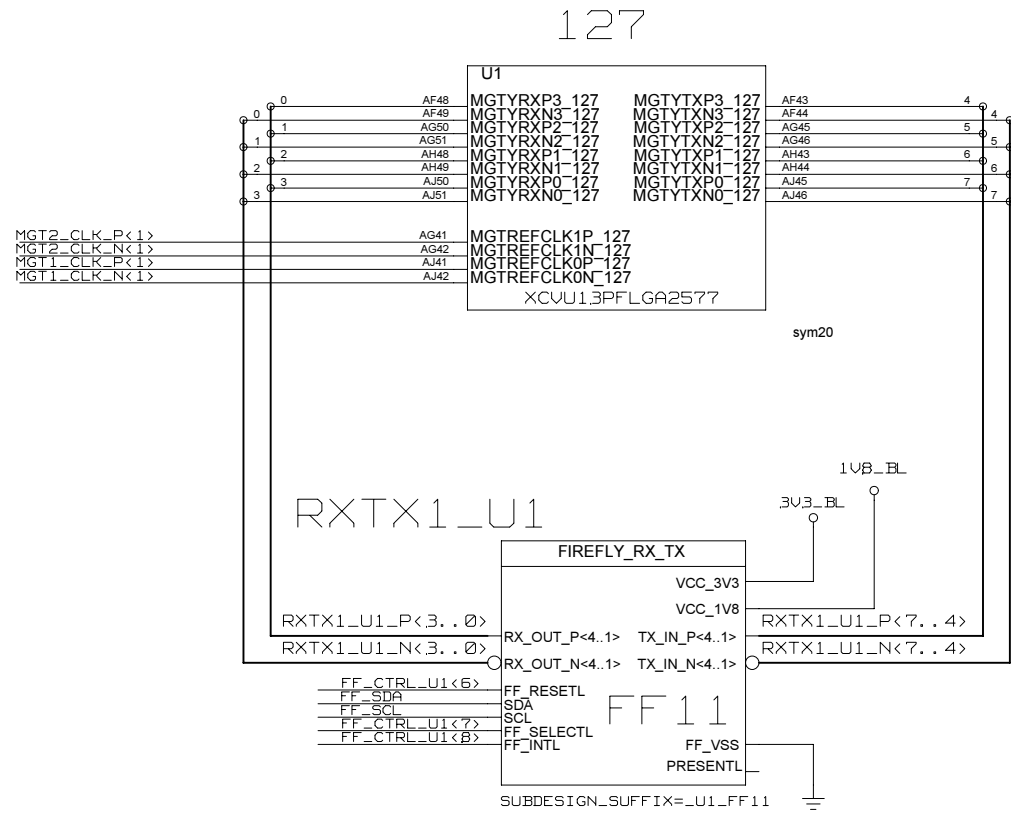

HIGH SPEED OPTICAL LINKS

REVISIONS			
ZONE	LTR	DESCRIPTION	DATE

NAME	DATE	SIGN	DRAWING TITLE
CHECKED	U.SCHAEFER		
CHECKED			
CHECKED			
DRAWN	BAUSS		
BLOCK TITLE			
u1_mgt_real_time			
UNIVERSITY OF MAINZ			
SIZE		REV.	DRAWING NO.
SCALE			PAGE
			12 OF 102

FFEX

B. BAUSS Fri Aug 18 09:49:22 2023