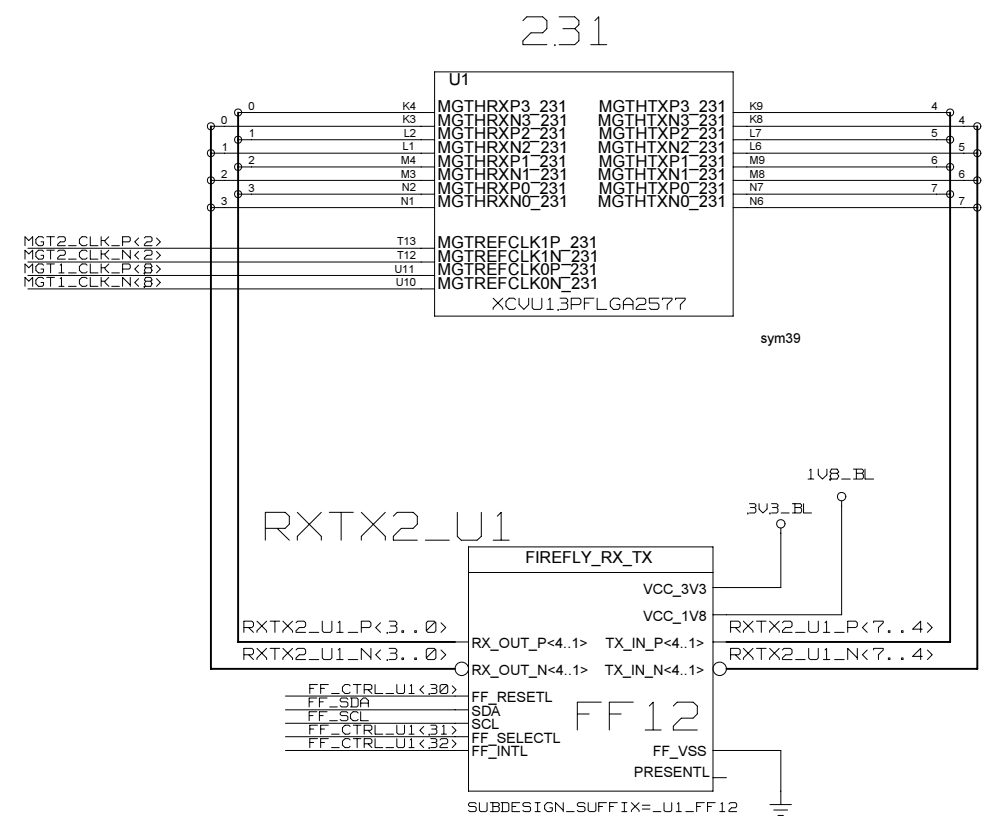

REVISIONS				
ZONE	LTR	DESCRIPTION	DATE	APPR.

HIGH SPEED OPTICAL LINKS

NAME	DATE	SIGN	DRAWING TITLE
CHECKED	U.SCHAEFER		FFEX
CHECKED			
CHECKED			
DRAWN	BAUSS		
BLOCK TITLE			B. BAUSS Fri Aug 18 09:49:24 2023
UNIVERSITY OF MAINZ			SIZE C REV. DRAWING NO.
SCALE			PAGE 17 OF 102