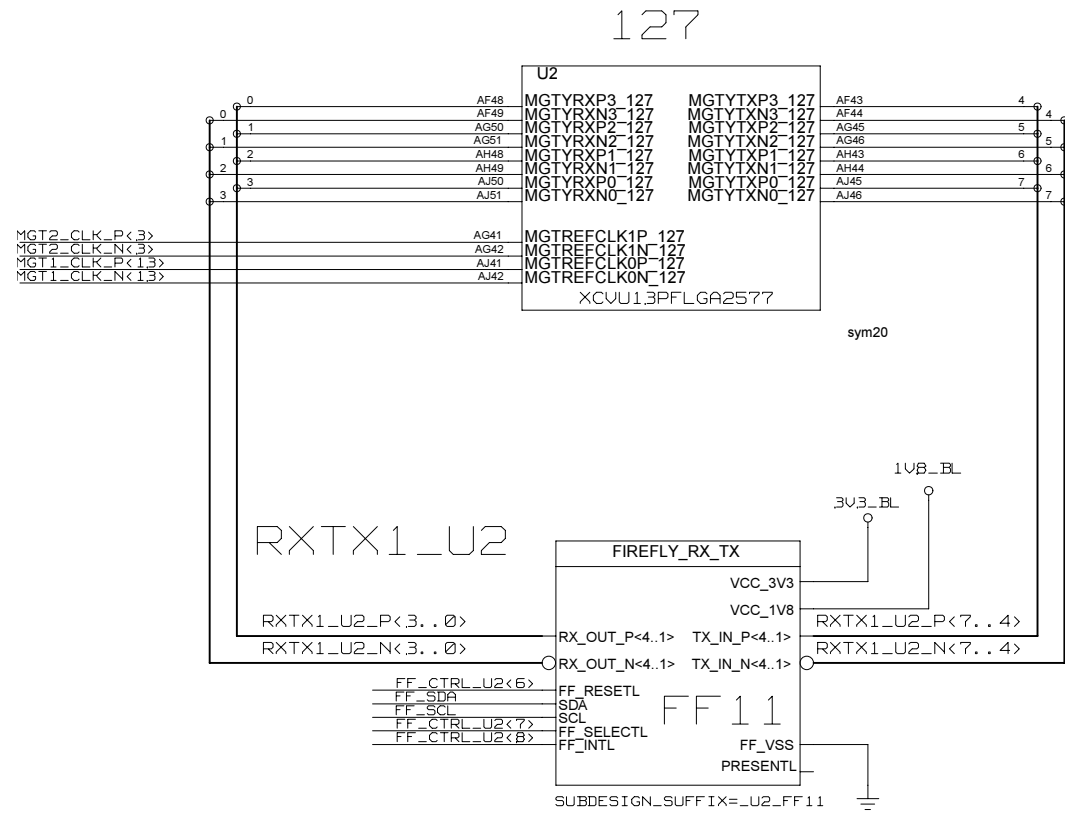

HIGH SPEED OPTICAL LINKS

REVISIONS				
ZONE	LTR	DESCRIPTION	DATE	APPR.

NAME	DATE	SIGN	DRAWING TITLE
CHECKED	U.SCHAEFER		
CHECKED			
CHECKED			
DRAWN	BAUSS		
BLOCK TITLE			
u2_mgt_real_time			
UNIVERSITY OF MAINZ			
SIZE	REV.	DRAWING NO.	
C			
SCALE		PAGE	
		42 OF 102	

FFEX

B. BAUSS Fri Aug 18 09:49:20 2023