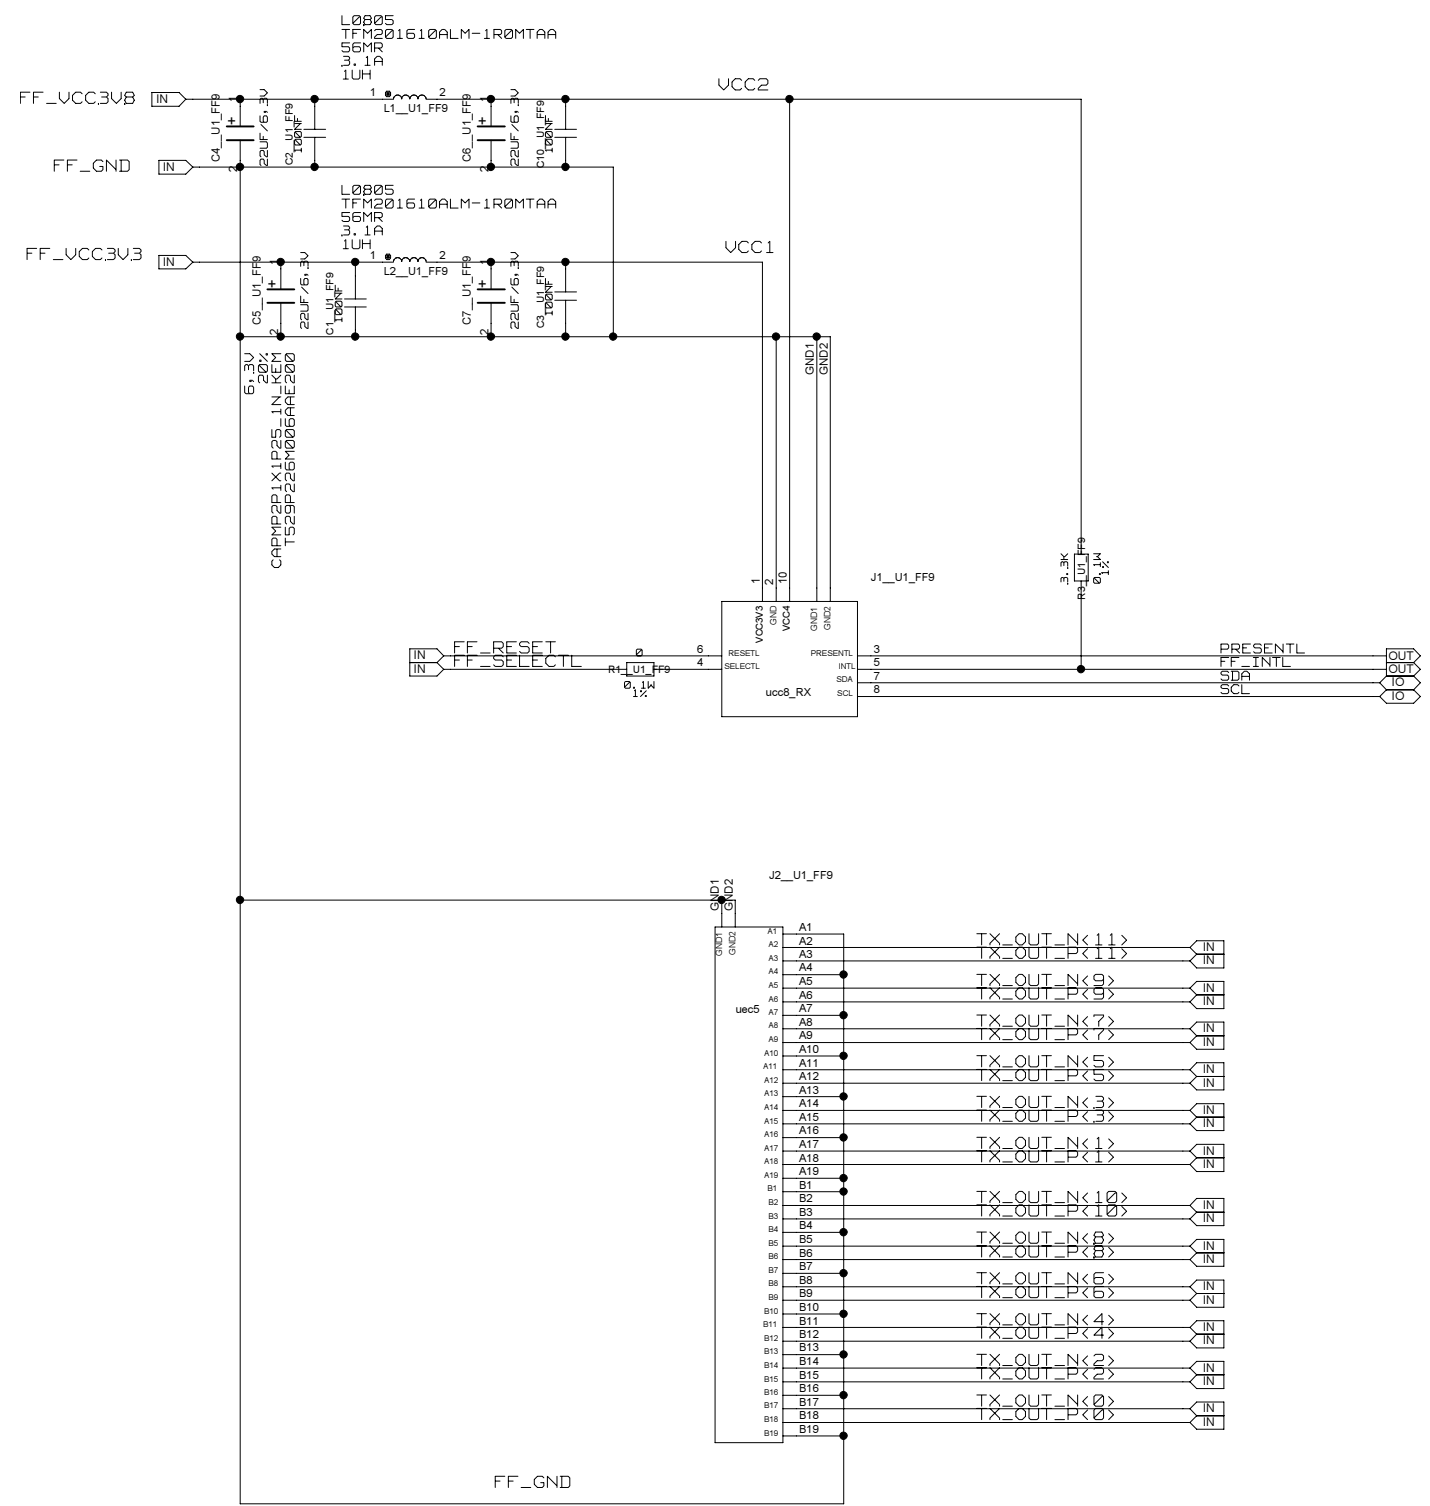

REVISIONS				
ZONE	LTR	DESCRIPTION	DATE	APPR.

CHECKED	NAME	DATE	SIGN	DRAWING TITLE
CHECKED	U.SCHAEFER			
CHECKED				
CHECKED				
DRAWN	BAUSS			FFEX B. BAUSS Thu Jun 15 14:43:51 2023
BLOCK TITLE				
firefly_tx				SIZE C
UNIVERSITY OF MAINZ				REV.
				DRAWING NO.
SCALE				PAGE 29 OF 102