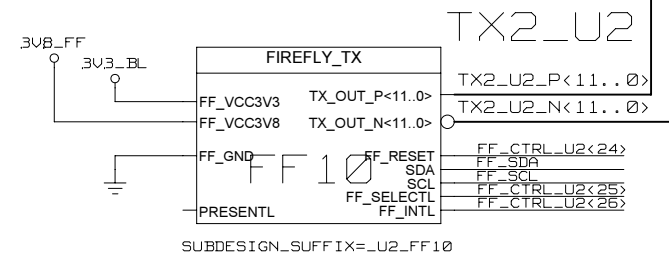

REVISIONS				
ZONE	LTR	DESCRIPTION	DATE	APPR.

HIGH SPEED OPTICAL LINKS

220, 221, 222

224, 225, 226

HSDP
223

NAME	DATE	SIGN	DRAWING TITLE
CHECKED	U.SCHAEFER		
CHECKED			
CHECKED			
DRAWN	BAUSS		
BLOCK TITLE			
u2_mgt_real_time			
UNIVERSITY OF MAINZ			
SIZE	REV.	DRAWING NO.	
C			
SCALE		PAGE	
		45 OF 102	