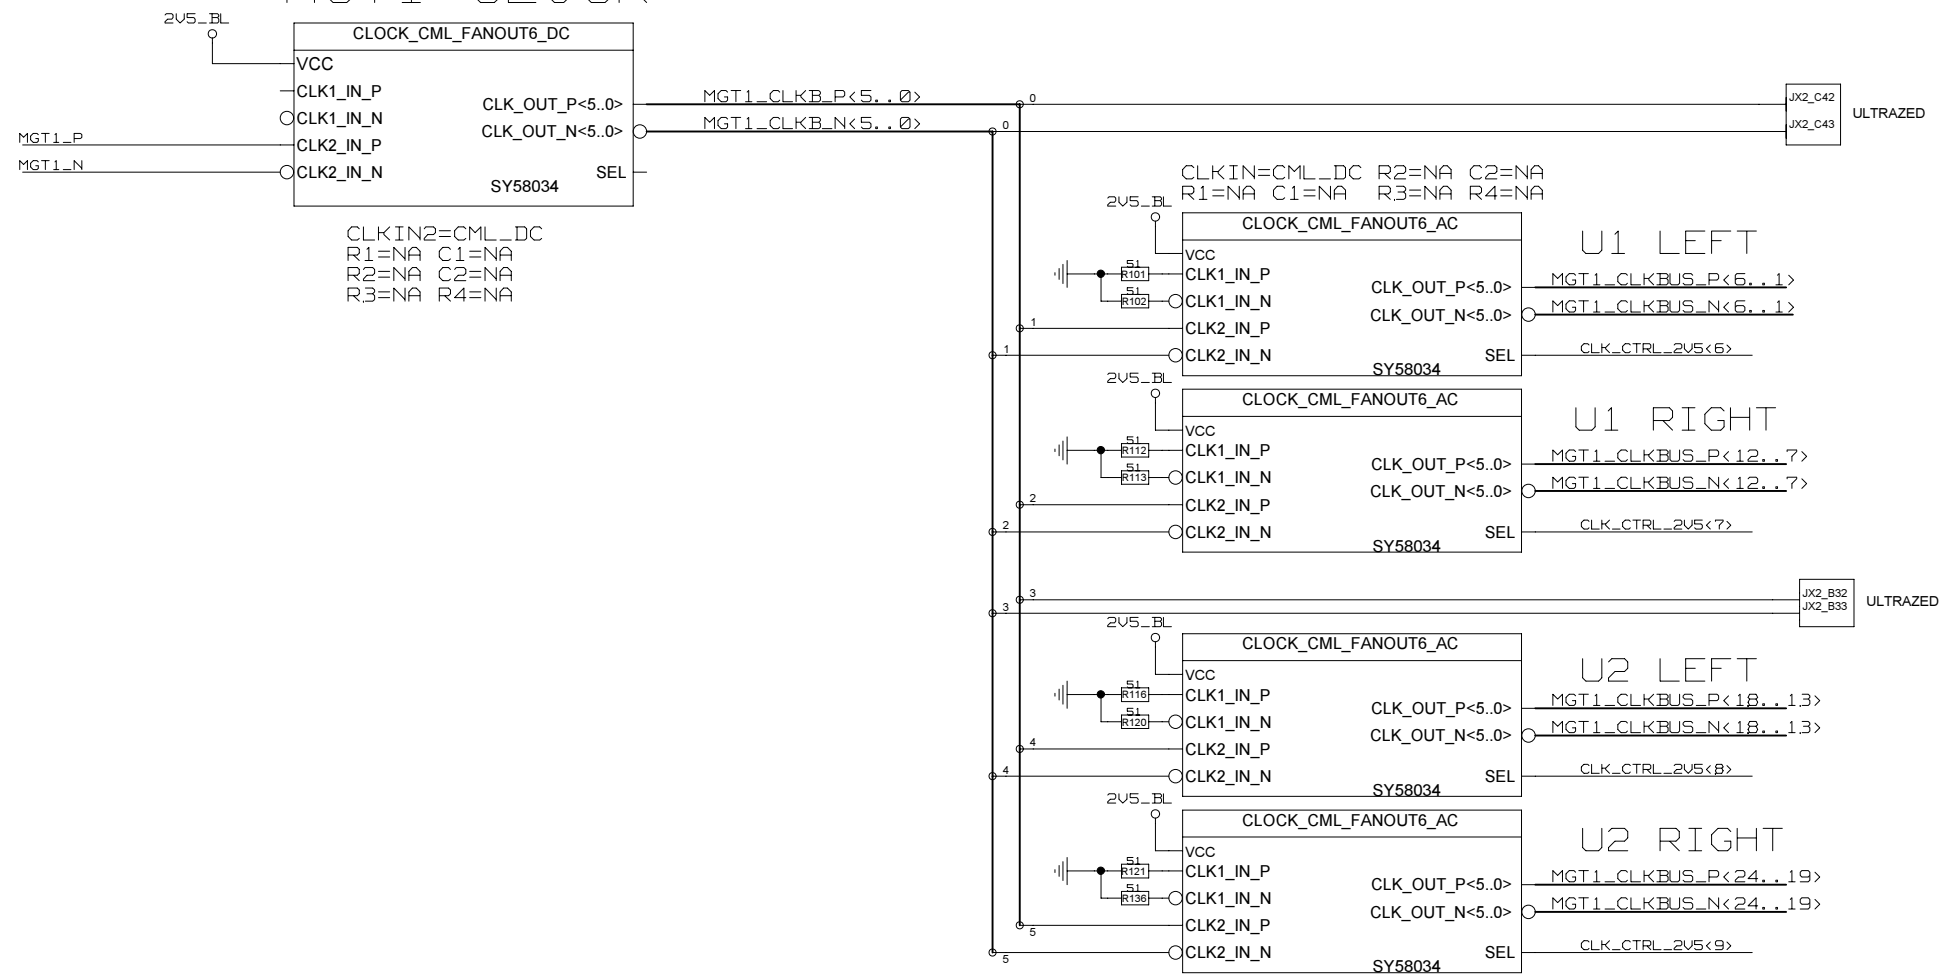

REVISIONS			
ZONE	LTR	DESCRIPTION	DATE

MGT1 CLOCK