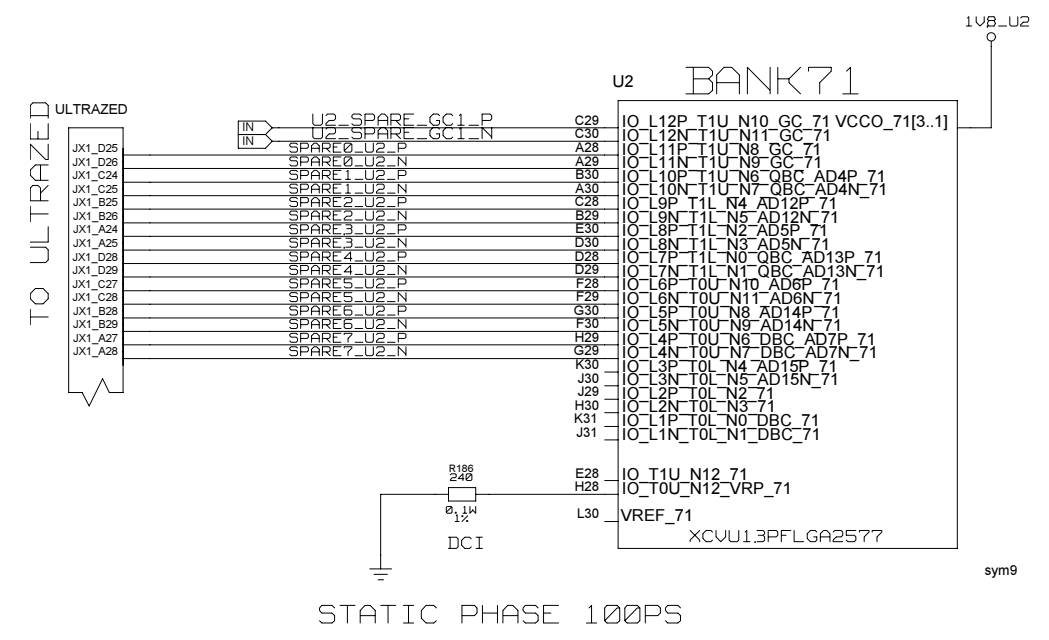

REVISIONS				
ZONE	LTR	DESCRIPTION	DATE	APPR.

CHECKED	U.SCHAEFER			DRAWING TITLE FFEX B. BAUSS Fri Aug 18 09:49:20 2023
CHECKED				
CHECKED				
DRAWN	BAUSS25.08.2015			
BLOCK TITLE u2_parallel_10				
UNIVERSITY OF MAINZ		SIZE C	REV.	DRAWING NO.
		SCALE		PAGE 9 OF 102