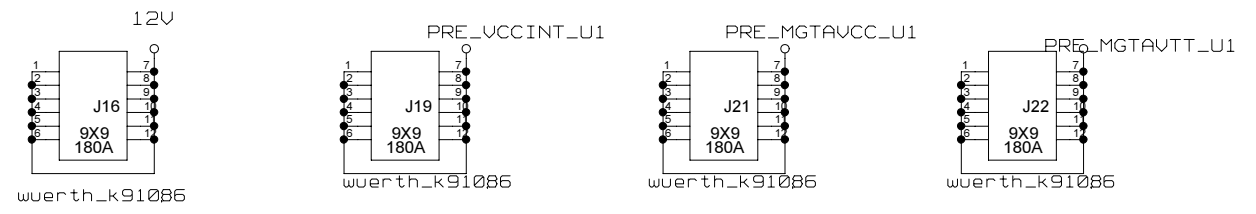

CHECKED	NAME	DATE	SIGN	DRAWING TITLE
CHECKED	U.SCHAEFER			
CHECKED				
CHECKED				
DRAWN	BAUSS			FFEX
BLOCK TITLE				
power_supply				B. BAUSS Fri Aug 18 09:49:31 2023
UNIVERSITY OF MAINZ		SIZE	REV.	DRAWING NO.
		C		
		SCALE		PAGE
				35 OF 102