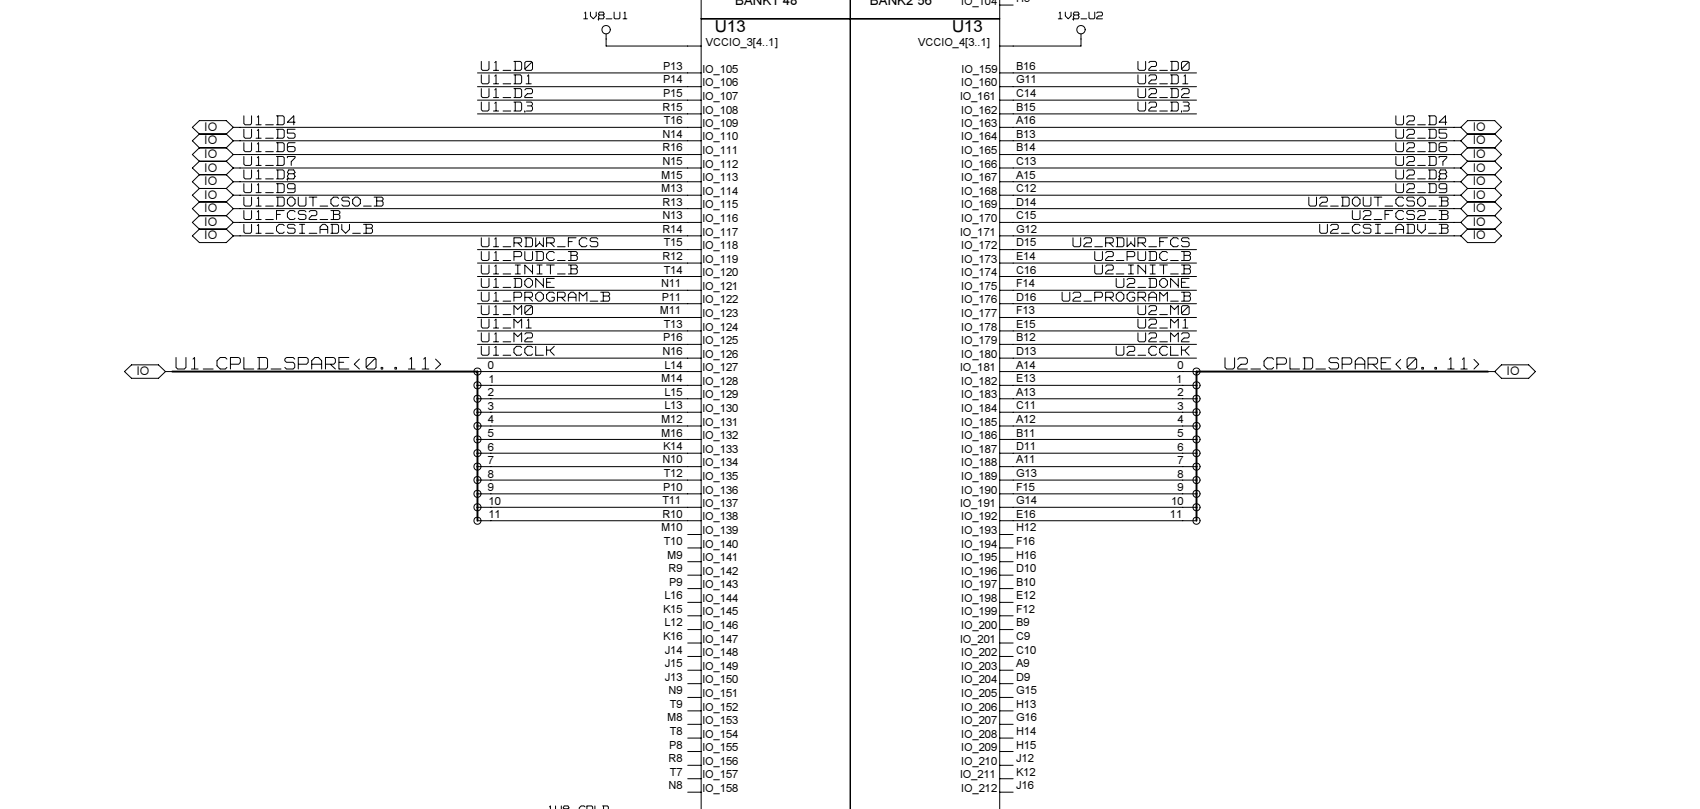

FPGA CONFIG CPLD1

REVISIONS			
ZONE	LTR	DESCRIPTION	DATE

CPLD CLOCK

NAME	DATE	SIGN	DRAWING TITLE
CHECKED	U.SCHAEFER		
CHECKED			
CHECKED			
DRAWN	BAUSS		
BLOCK TITLE			FFEX B. BAUSS Fri Aug 18 09:49:26 2023
UNIVERSITY OF MAINZ			
SIZE	REV.	DRAWING NO.	
SCALE			PAGE 95 OF 102

xc2c384-10ftg256