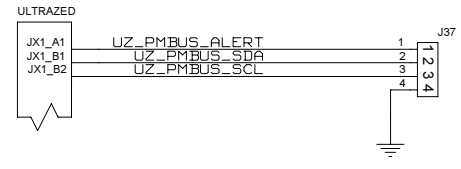

REVISIONS				
ZONE	LTR	DESCRIPTION	DATE	APPR.

ULTRAZED_FELIX_FIREFLY

ULTRAZED TO MAINBOARD RJ45

ULTRAZED MAINBOARD

ULTRAZED PMBUS

	NAME	DATE	SIGN	DRAWING TITLE		
CHECKED	U.SCHAEFER					
CHECKED						
CHECKED						
DRAWN	BAUSS			<h1>FFEX</h1> <p>B. BAUSS Fri Aug 18 09:49:19 2023</p>		
BLOCK TITLE						
ultrazed				SIZE	REV.	DRAWING NO.
UNIVERSITY OF MAINZ				C		
				SCALE		PAGE
						100 OF 102