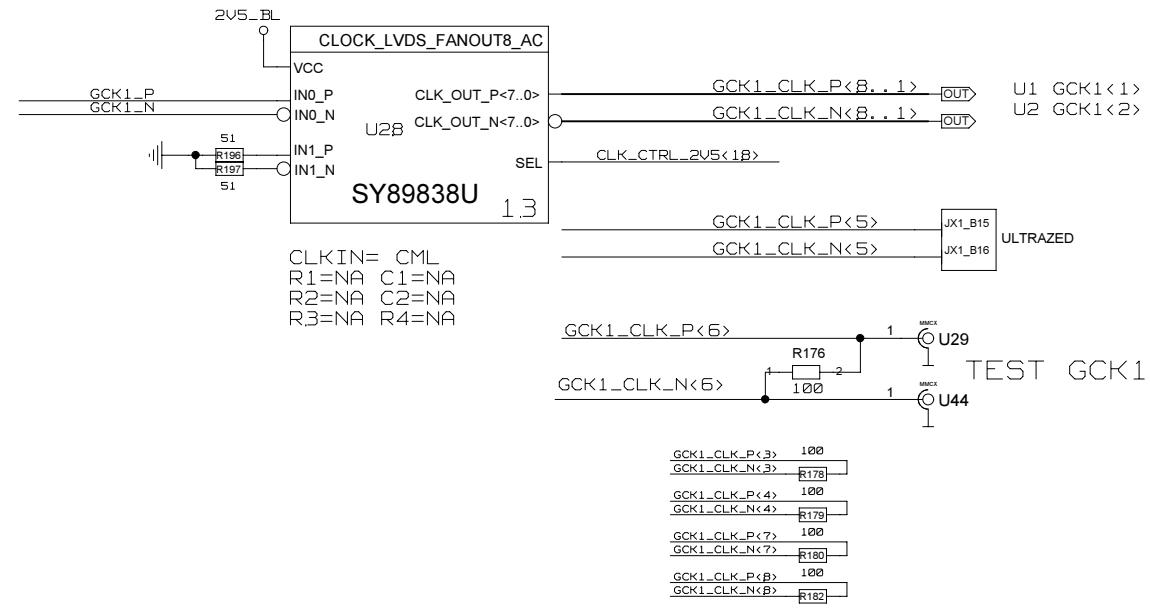

REVISIONS				
ZONE	LTR	DESCRIPTION	DATE	APPR.

GCK1 LHC CLEANED CLOCK