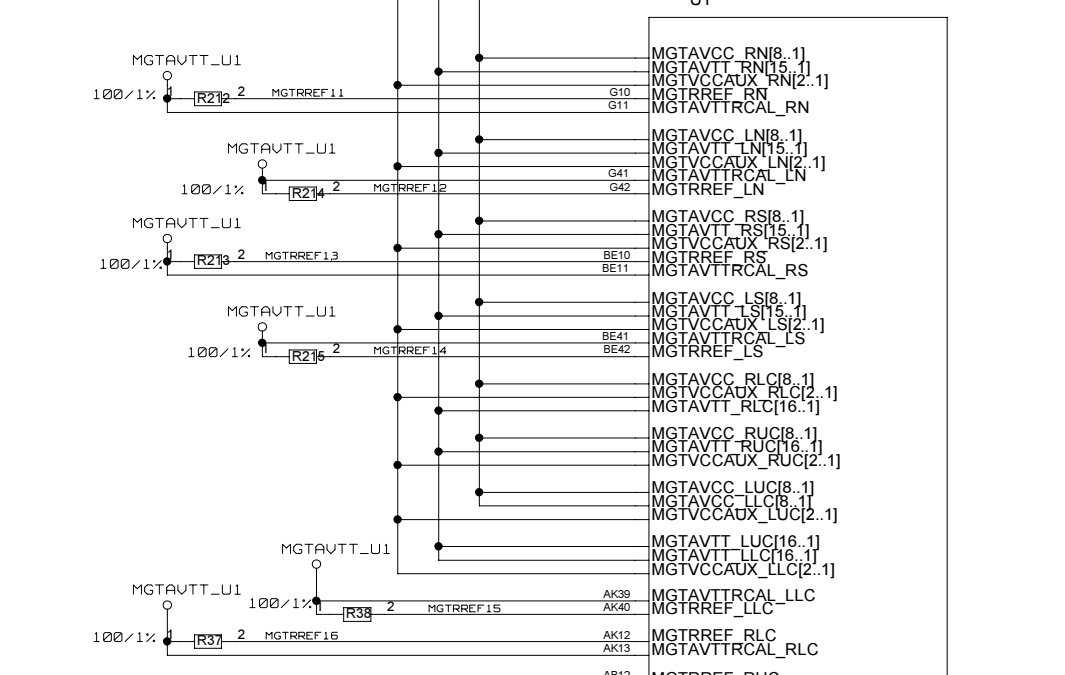

POWERSUPPLIES U1

REVISIONS				
ZONE	LTR	DESCRIPTION	DATE	APPR.

TRACE LENGTH FROM RESISTOR PINS
TO PIN SAME LENGTH
UG576 SHEET 297

VOLTAGE MONITOR HEADERS