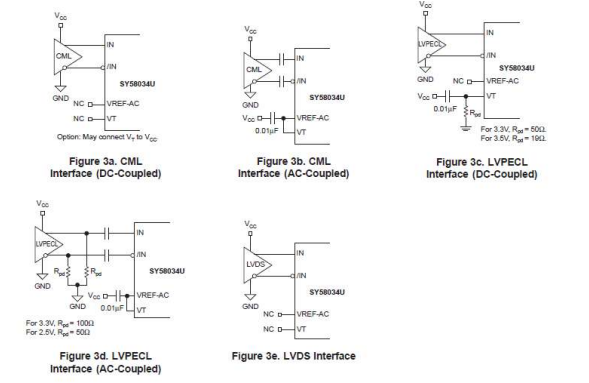

INPUT INTERFACE APPLICATIONS

CHECKED	NAME	DATE	SIGN	DRAWING TITLE FFEX B. BAUSS Fr1 Aug 18 09:49:16 2023
CHECKED	U.SCHAEFER			
CHECKED				
CHECKED				
DRAWN	BAUSS			
BLOCK TITLE clock_cml_fanout6_ac				SIZE C
UNIVERSITY OF MAINZ				REV.
SCALE				DRAWING NO.
				PAGE 73 OF 102