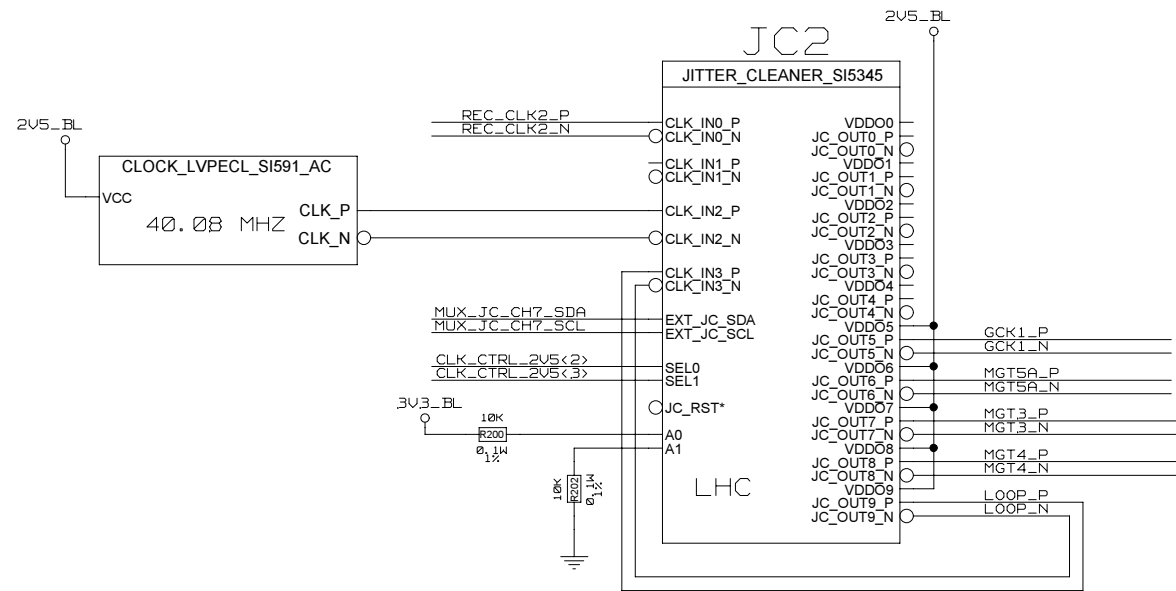

REVISIONS				
ZONE	LTR	DESCRIPTION	DATE	APPR.

JITTER CLEANER

CHECKED	NAME	DATE	SIGN	DRAWING TITLE	
CHECKED	U.SCHAEFER			DRAWING TITLE	
CHECKED					
CHECKED					
DRAWN	BAUSS			FFEX	
BLOCK TITLE					B. BAUSS Fri Aug 18 09:49:28 2023
UNIVERSITY OF MAINZ				SIZE C REV. DRAWING NO.	
SCALE				PAGE 61 OF 102