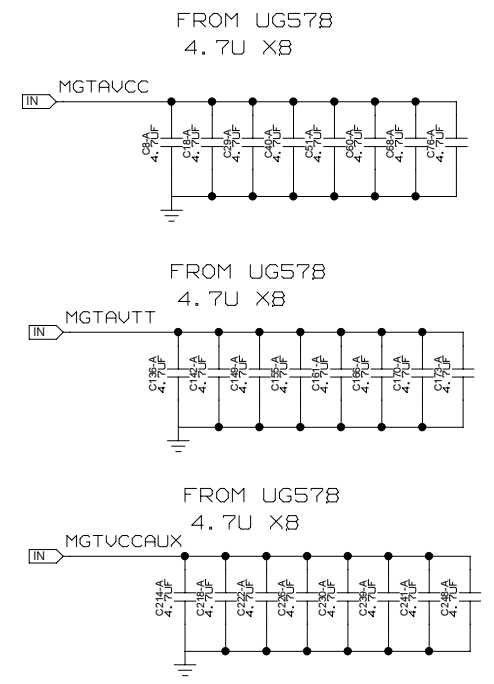

NAME	DATE	SIGN	DRAWING TITLE	
CHECKED	U.SCHAEFER			FFEX	
CHECKED					
CHECKED					
DRAWN	BAUSS			B. BAUSS Fri Aug 18 09:49:18 2023	
BLOCK TITLE				SIZE	DRAWING NO.
fpga_decoupling				C	
UNIVERSITY OF MAINZ				SCALE	PAGE
					39 OF 102