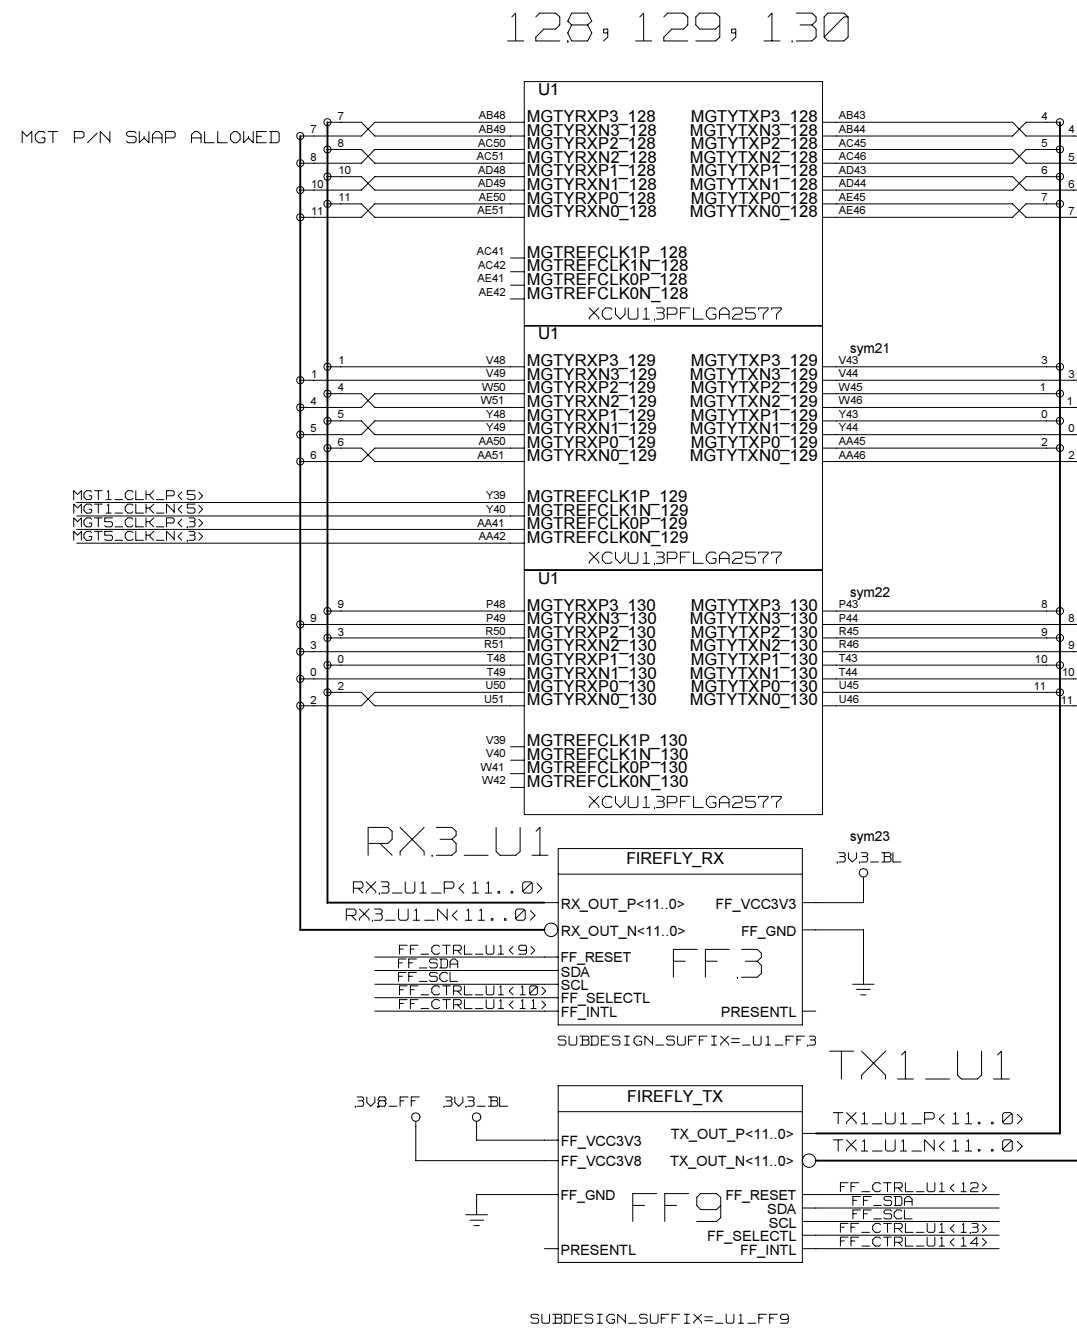

HIGH SPEED OPTICAL LINKS

REVISIONS			
ZONE	LTR	DESCRIPTION	DATE

NAME	DATE	SIGN	DRAWING TITLE
CHECKED	U.SCHAEFER		
CHECKED			
CHECKED			
DRAWN	BAUSS		
BLOCK TITLE			
u1_mgt_real_time			
UNIVERSITY OF MAINZ			
SIZE		REV.	DRAWING NO.
SCALE			PAGE
			12 OF 102

FFEX

B. BAUSS Fri Aug 18 09:49:22 2023