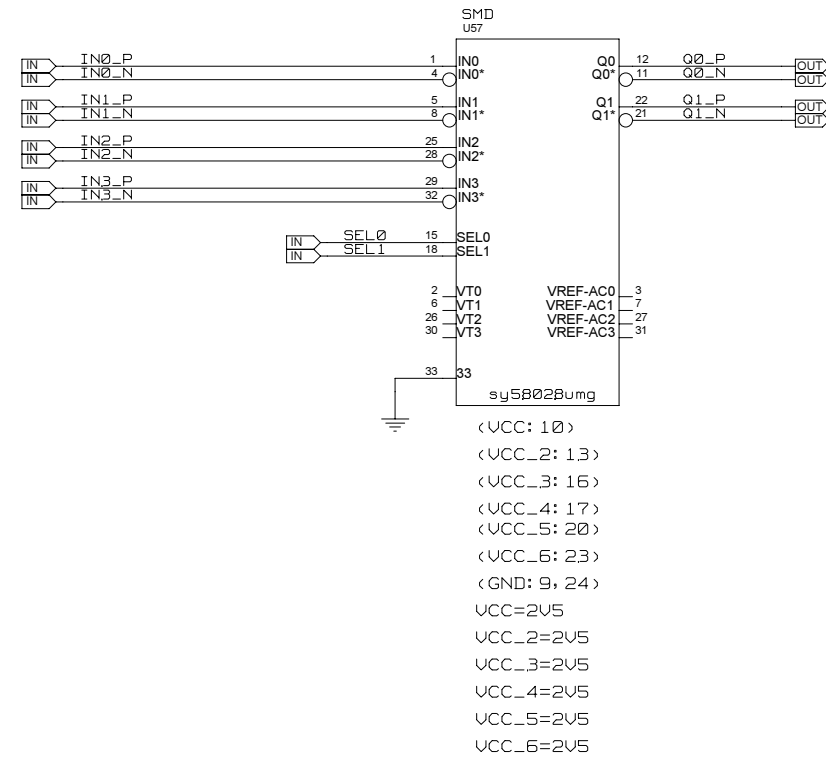

REVISIONS				
ZONE	LTR	DESCRIPTION	DATE	APPR.

LVDS

CHECKED	NAME	DATE	SIGN	DRAWING TITLE	
CHECKED	U.SCHAEFER				
CHECKED					
DRAWN	BAUSS				
BLOCK TITLE				FFEX B. BAUSS Fri Aug 18 09:49:19 2023	
clock_mux					
UNIVERSITY OF MAINZ			SIZE	REV.	DRAWING NO.
			C		
			SCALE		PAGE
					B1 OF 102