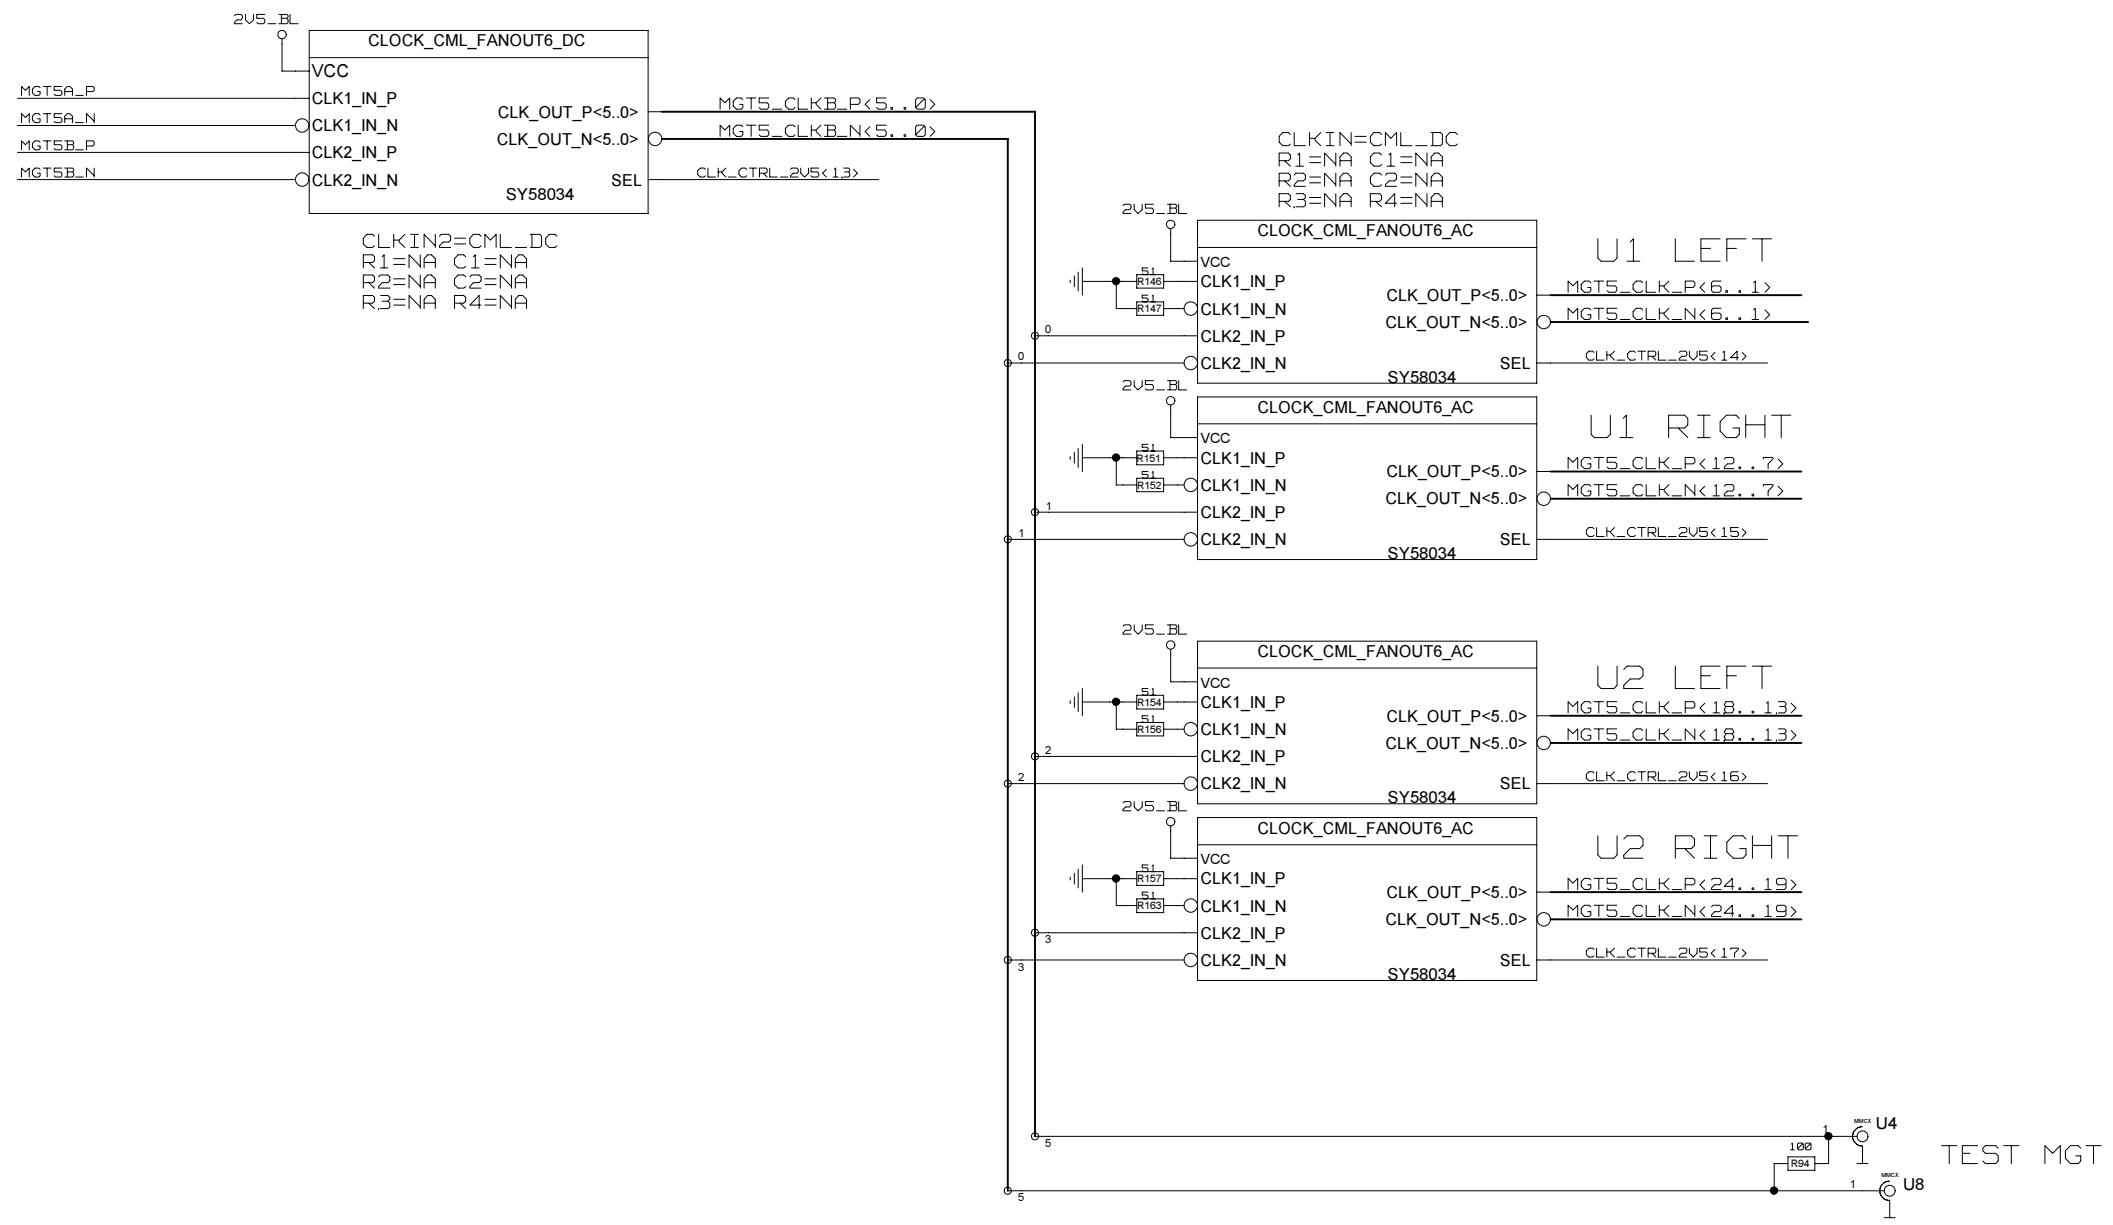

REVISIONS				
ZONE	LTR	DESCRIPTION	DATE	APPR.

MGT5 CLOCK

CHECKED	NAME	DATE	SIGN	DRAWING TITLE	
CHECKED	U.SCHAEFER			FFEX B. BAUSS Fri Aug 18 09:49:29 2023	
CHECKED					
CHECKED					
DRAWN	BAUSS				
BLOCK TITLE				DRAWING NO.	
clock				SIZE	REV.
UNIVERSITY OF MAINZ				SCALE	PAGE
					64 OF 102