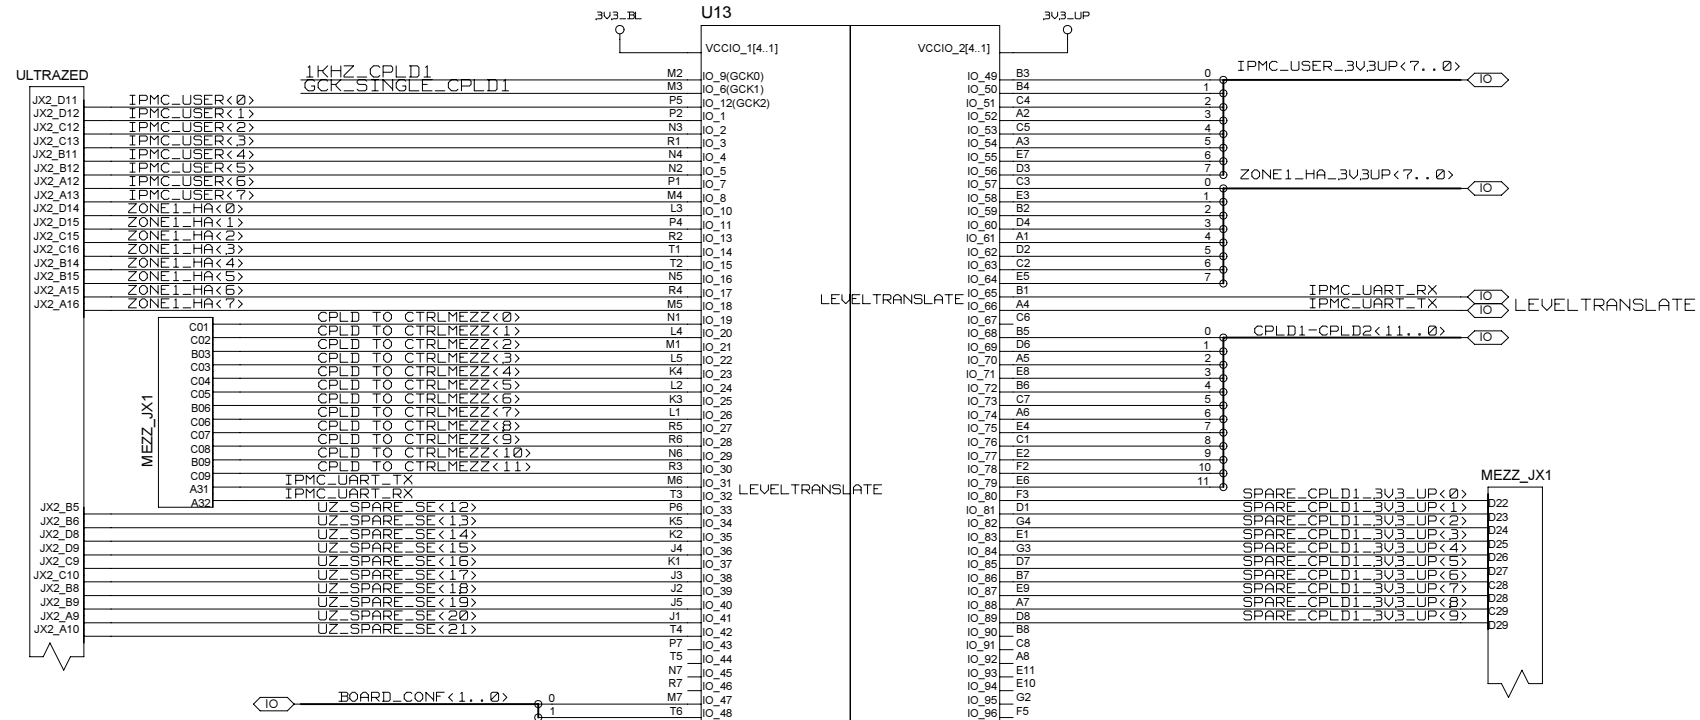

FPGA CONFIG CPLD1

REVISIONS			
ZONE	LTR	DESCRIPTION	DATE

CPLD CLOCK

NAME	DATE	SIGN	DRAWING TITLE
CHECKED	U.SCHAEFER		
CHECKED			
CHECKED			
DRAWN	BAUSS		
BLOCK TITLE			FFEX B. BAUSS Fri Aug 18 09:49:26 2023
UNIVERSITY OF MAINZ			
SIZE	REV.	DRAWING NO.	
SCALE			PAGE 95 OF 102

xc2c384-10ftg256