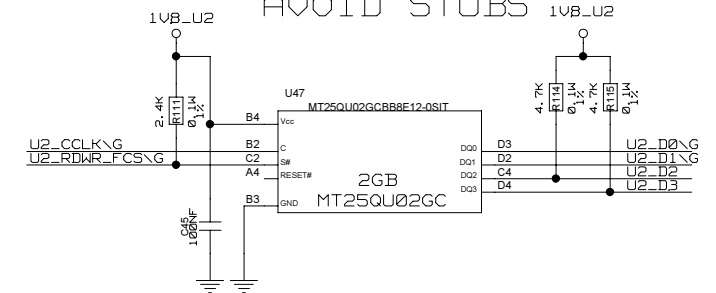

SPI NOR FLASH MEMORY AVOID STUBS

NAME	DATE	SIGN	DRAWING TITLE
CHECKED	U.SCHAEFER		
CHECKED			
CHECKED			
DRAWN	BAUSS		
BLOCK TITLE			FFEX B. BAUSS Fri Aug 18 09:49:27 2023
config_processor_u1			
UNIVERSITY OF MAINZ		SIZE C	DRAWING NO.
SCALE		REV.	PAGE 97 OF 102