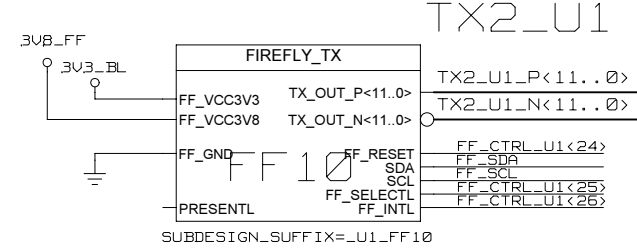

HIGH SPEED OPTICAL LINKS

REVISIONS				
ZONE	LTR	DESCRIPTION	DATE	APPR.

220, 221, 222

224, 225, 226

HSDP
223

NAME	DATE	SIGN	DRAWING TITLE
CHECKED	U.SCHAEFER		
CHECKED			
CHECKED			
DRAWN	BAUSS		
BLOCK TITLE			
u1_mgt_real_time			
UNIVERSITY OF MAINZ			
SIZE	REV.	DRAWING NO.	
C			
SCALE			PAGE
			15 OF 102