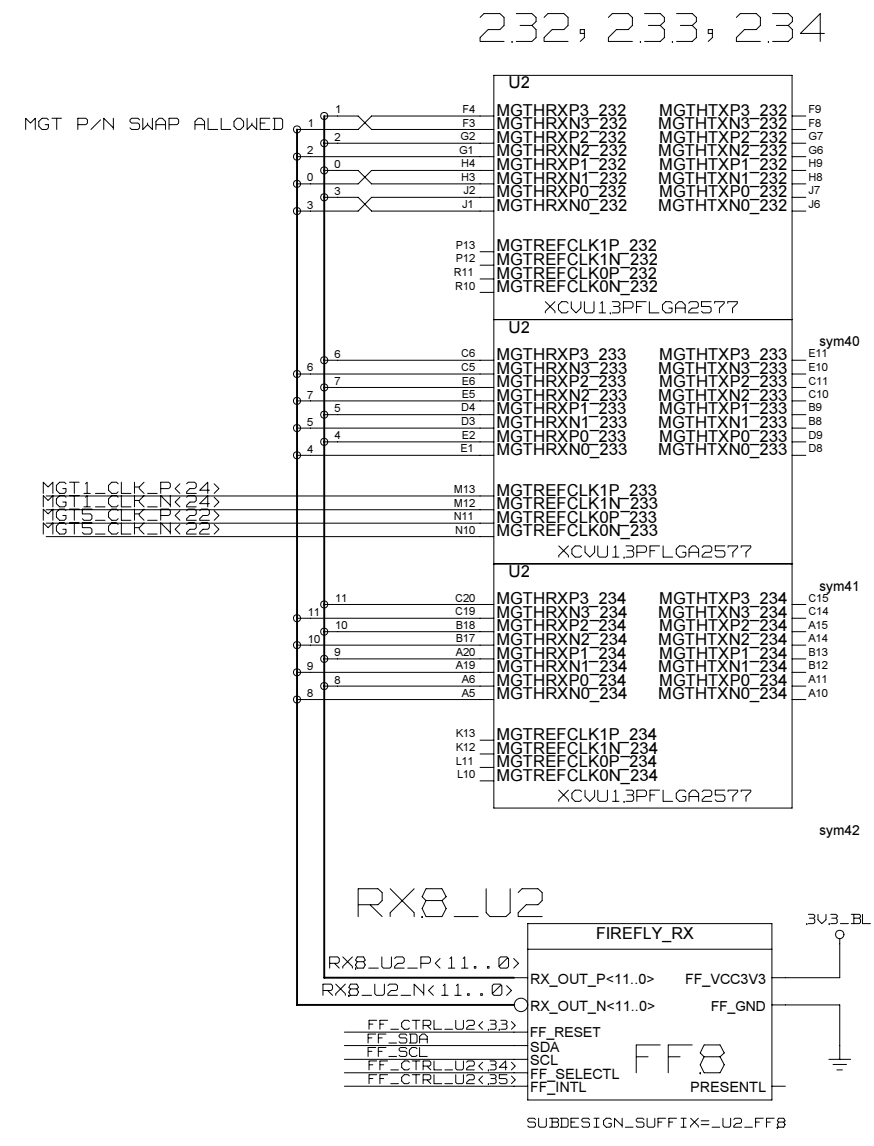

REVISIONS				
ZONE	LTR	DESCRIPTION	DATE	APPR.

HIGH SPEED OPTICAL LINKS

CHECKED	NAME	DATE	SIGN	DRAWING TITLE
CHECKED	U.SCHAEFER			
CHECKED				
CHECKED				
DRAWN	BAUSS			FFEX
BLOCK TITLE				
u2_mgt_real_time				B. BAUSS Fri Aug 18 09:49:22 2023
UNIVERSITY OF MAINZ		SIZE	REV.	DRAWING NO.
		C		
		SCALE		PAGE
				47 OF 102