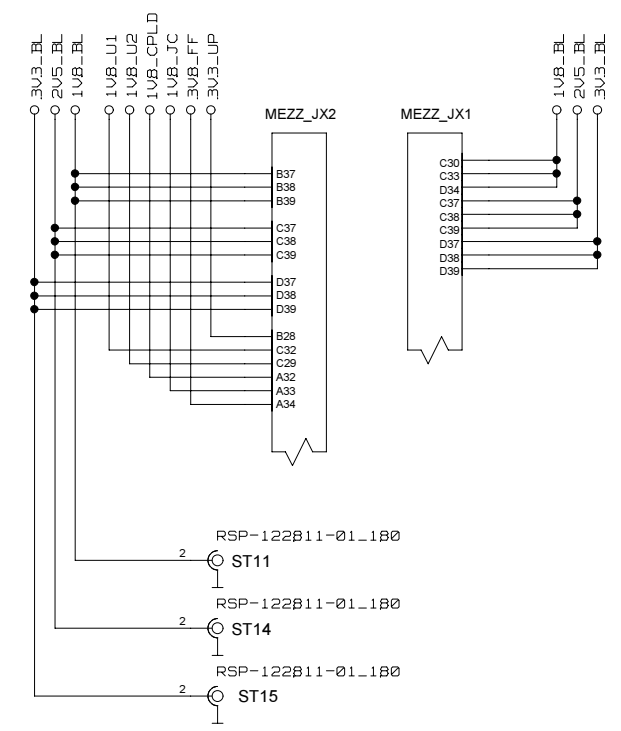

BOARDLEVEL

3V3_BL, 2V5_BL, 1V8_BL, 3V8_FF_BIAS, 1V8_U1, 1V8_U2
1V8_CPLD, 1V8_JC

REVISIONS			
ZONE	LTR	DESCRIPTION	DATE