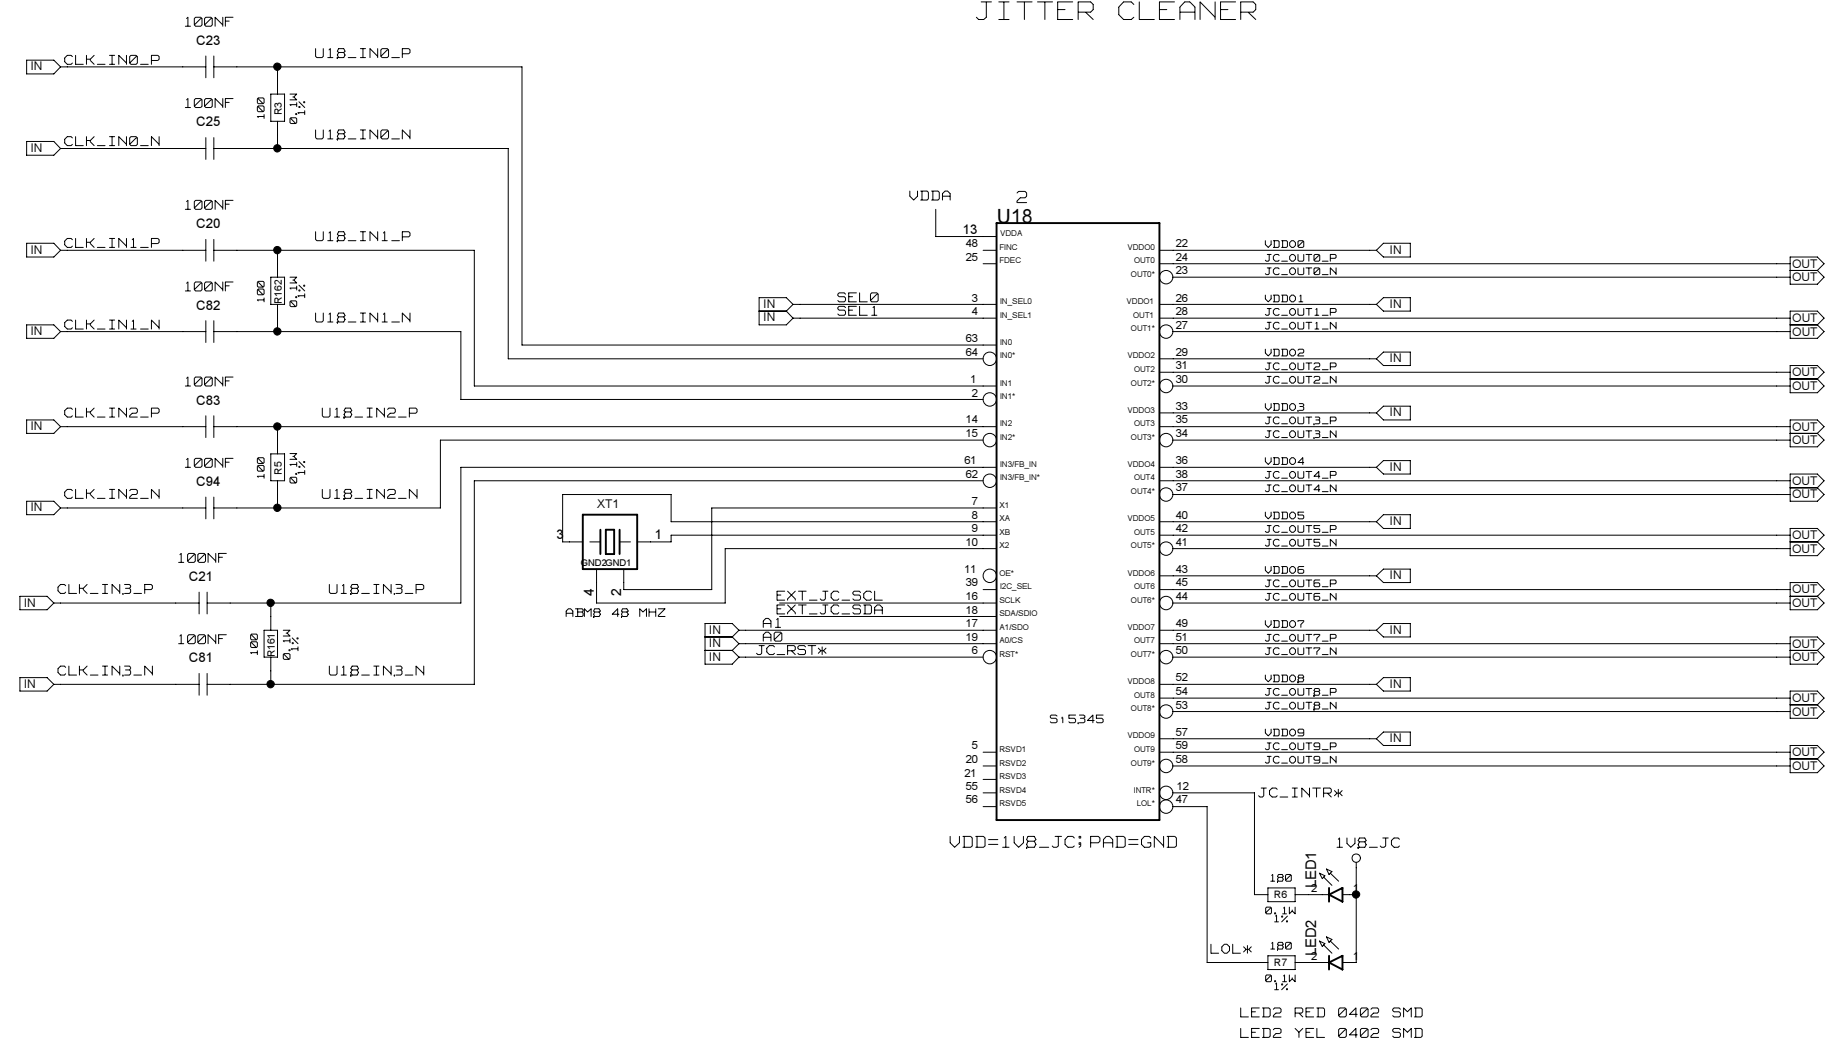

REVISIONS				
ZONE	LTR	DESCRIPTION	DATE	APPR.

JITTER CLEANER

LED2 RED 0402 SMD
LED2 YEL 0402 SMD