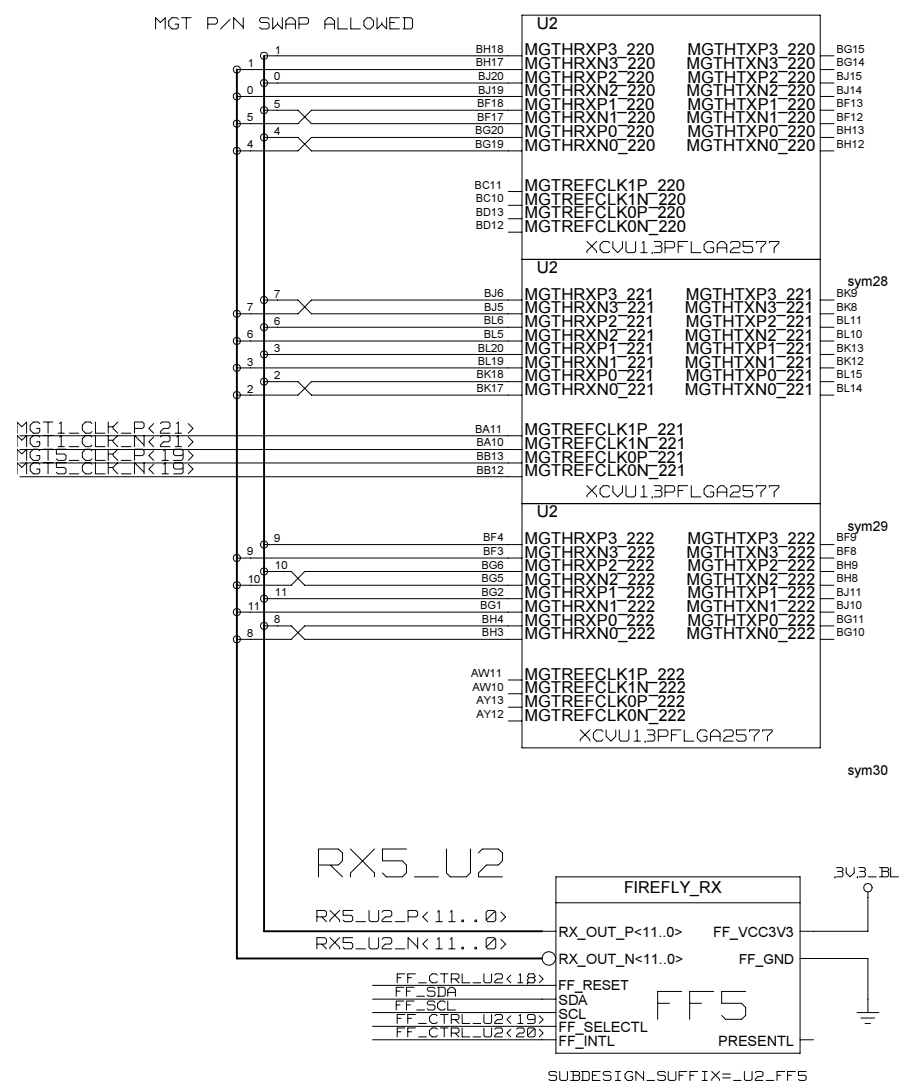

REVISIONS				
ZONE	LTR	DESCRIPTION	DATE	APPR.

HIGH SPEED OPTICAL LINKS

220, 221, 222