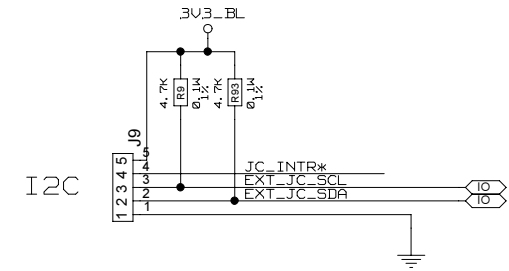

CHECKED	NAME	DATE	SIGN	DRAWING TITLE	
CHECKED	U.SCHAEFER				
CHECKED					
CHECKED					
DRAWN BAUSS				FFEX	
BLOCK TITLE jitter_cleaner_s15345					
UNIVERSITY OF MAINZ				SIZE C	DRAWING NO.
				SCALE	PAGE 7B OF 102

B. BAUSS Fri Aug 18 09:49:18 2023