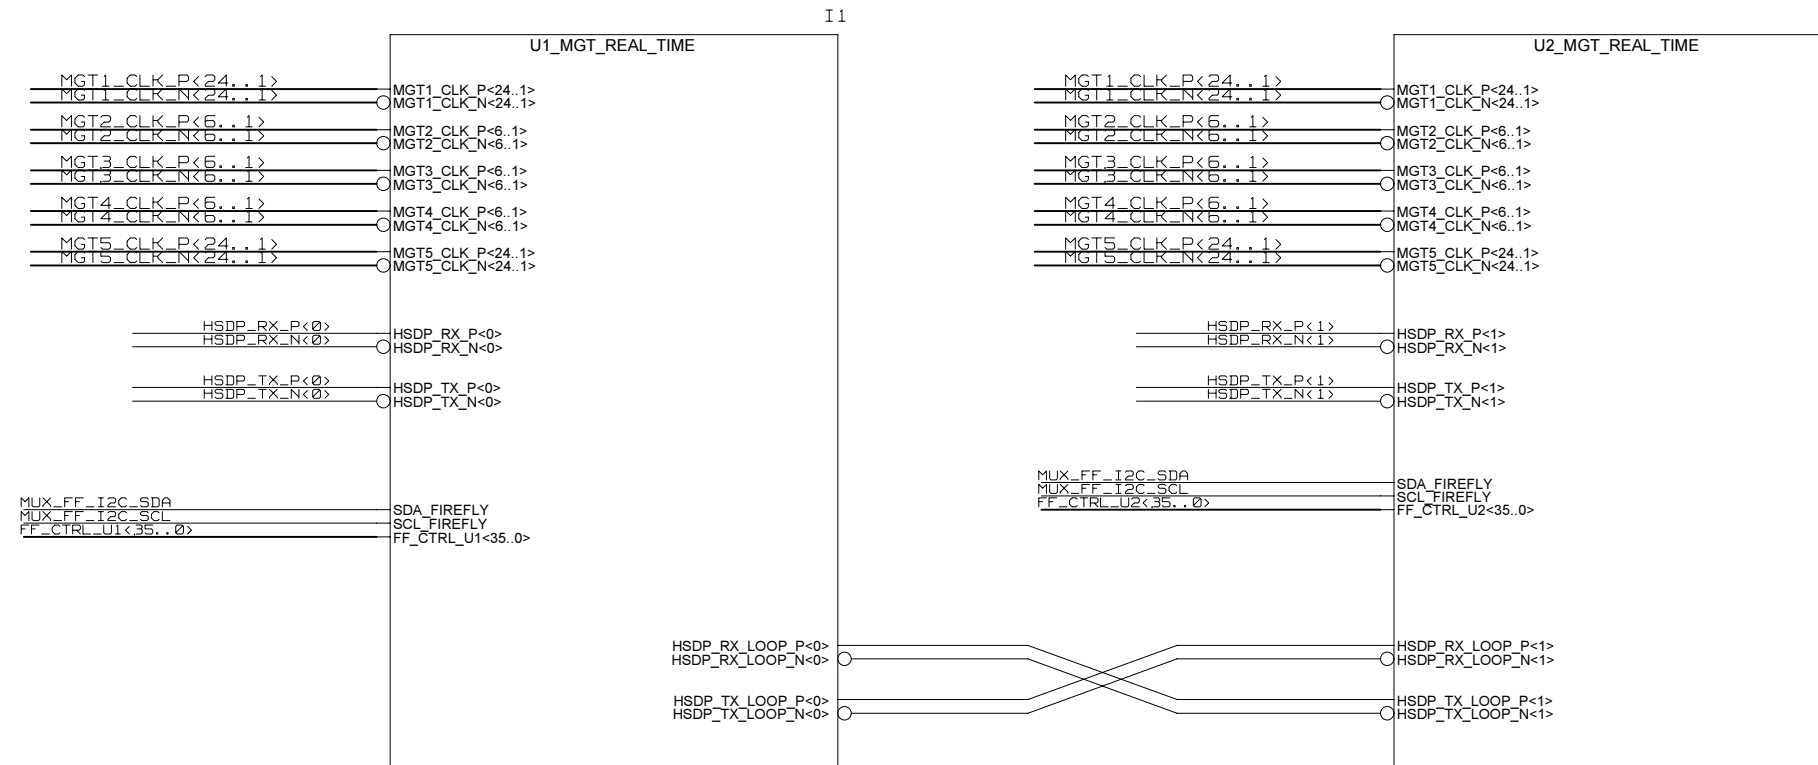

REVISIONS				
ZONE	LTR	DESCRIPTION	DATE	APPR.

MGT REAL TIME

CHECKED	NAME	DATE	SIGN	DRAWING TITLE
CHECKED	U.SCHAEFER			
CHECKED				
CHECKED				
DRAWN	BAUSS			FFEX
BLOCK TITLE				
ffex_proto_v1				B. BAUSS Fri Aug 18 09:49:33 2023
UNIVERSITY OF MAINZ			SIZE	DRAWING NO.
			C	REV.
			SCALE	PAGE
				3 OF 102