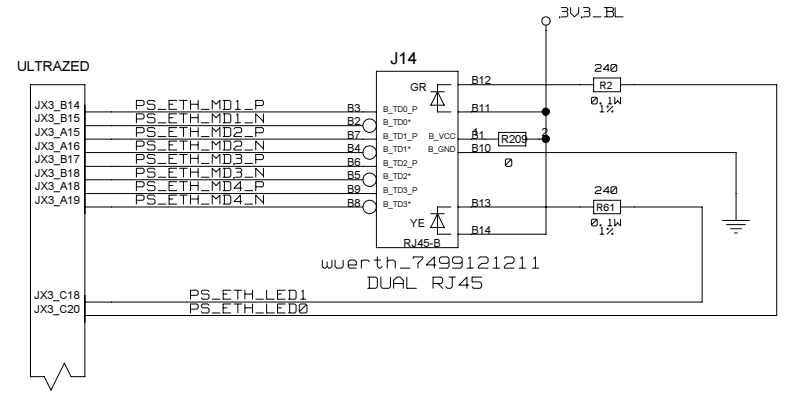

REVISIONS				
ZONE	LTR	DESCRIPTION	DATE	APPR.

ULTRAZED_FELIX_FIREFLY

ULTRAZED TO MAINBOARD RJ45

ULTRAZED MAINBOARD

ULTRAZED PMBUS

	NAME	DATE	SIGN	DRAWING TITLE		
CHECKED	U.SCHAEFER					
CHECKED						
CHECKED						
DRAWN	BAUSS			<h1>FFEX</h1> <p>B. BAUSS Fri Aug 18 09:49:19 2023</p>		
BLOCK TITLE						
ultrazed				SIZE	REV.	DRAWING NO.
UNIVERSITY OF MAINZ				C		
				SCALE		PAGE
						100 OF 102