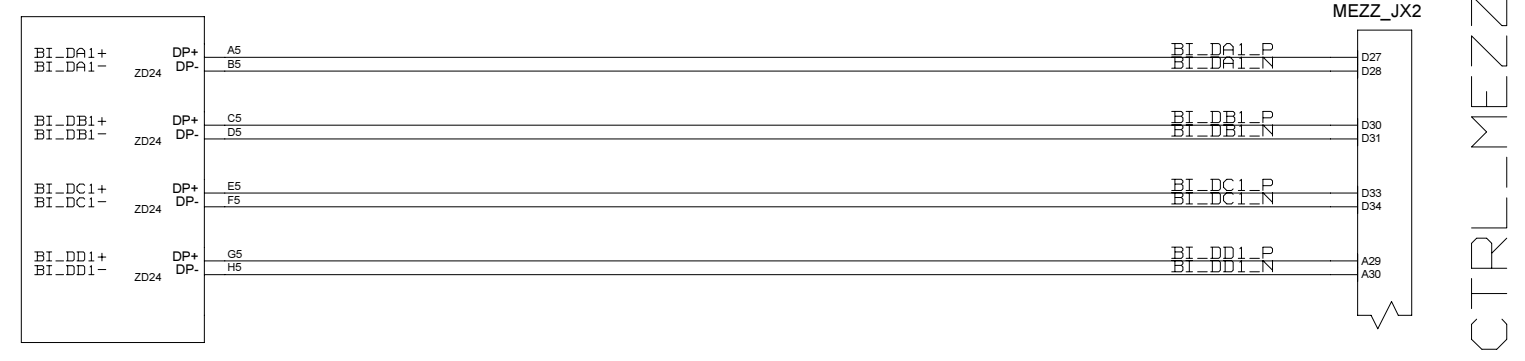

REVISIONS				
ZONE	LTR	DESCRIPTION	DATE	APPR.

BACKPLANE BASE CHANNEL 1

CHECKED	NAME	DATE	SIGN	DRAWING TITLE FFEX		
CHECKED	U.SCHAEFER					
CHECKED						
CHECKED						
DRAWN	BAUSS			B. BAUSS Fri Aug 18 09:49:26 2023		
BLOCK TITLE ipbus						
UNIVERSITY OF MAINZ				SIZE C	REV.	DRAWING NO.
				SCALE		PAGE 93 OF 102