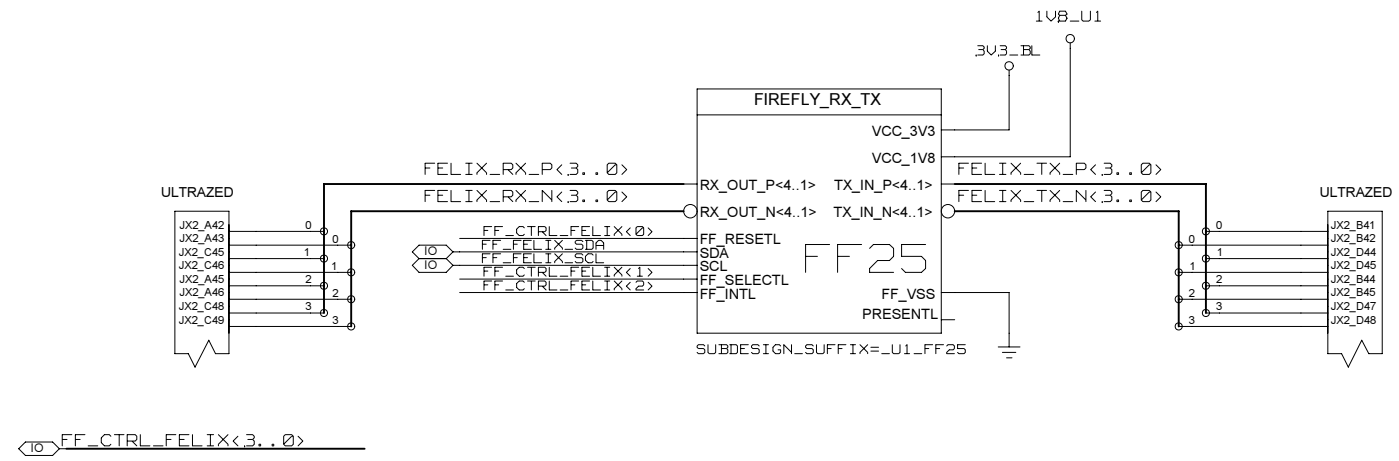

REVISIONS				
ZONE	LTR	DESCRIPTION	DATE	APPR.

ULTRAZED_FELIX_FIREFLY

ULTRAZED TO MAINBOARD RJ45

ULTRAZED MAINBOARD

ULTRAZED PMBUS

	NAME	DATE	SIGN	DRAWING TITLE		
CHECKED	U.SCHAEFER					
CHECKED						
CHECKED						
DRAWN	BAUSS			<h1>FFEX</h1> <p>B. BAUSS Fri Aug 18 09:49:19 2023</p>		
BLOCK TITLE						
ultrazed				SIZE	REV.	DRAWING NO.
UNIVERSITY OF MAINZ				C		
				SCALE		PAGE
						100 OF 102