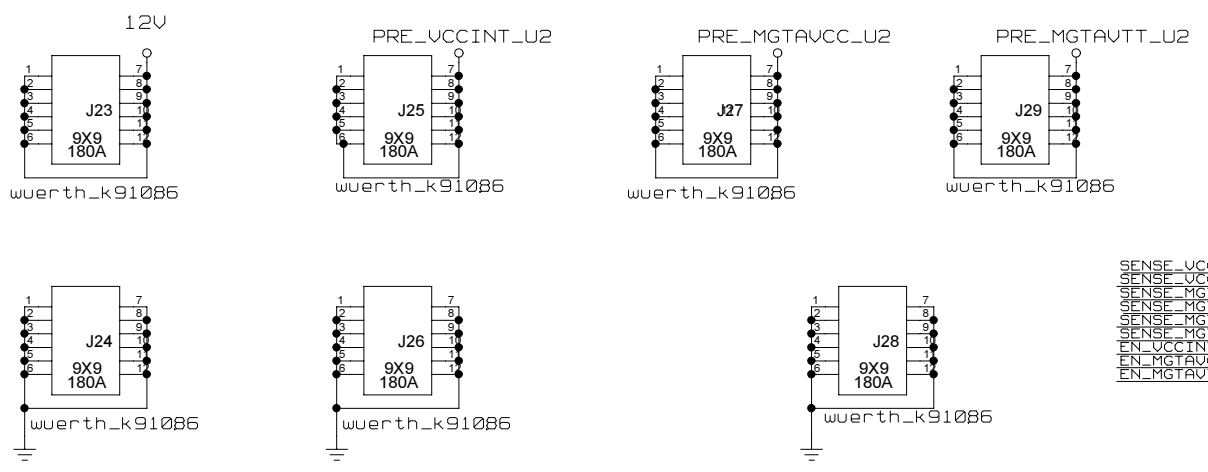

TRACE LENGTH FROM RESISTOR PINS
TO PIN SAME LENGTH
UG576 SHEET 297