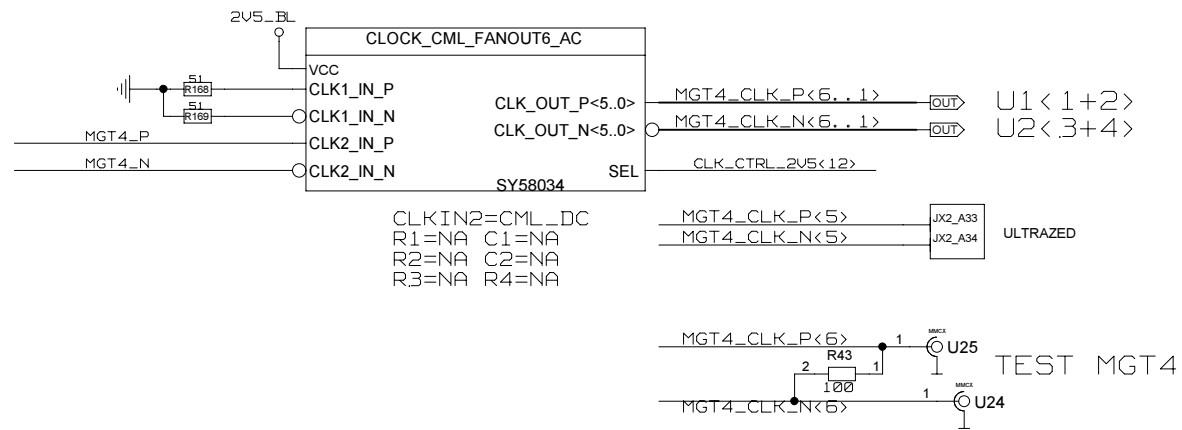

FFEX

B. BAUSS Fri Aug 18 09:49:28 2023

REVISIONS				
ZONE	LTR	DESCRIPTION	DATE	APPR.

MGT.3 LHC CLEANED CLOCK

MGT4 LHC CLEANED CLOCK

CHECKED	NAME	DATE	SIGN	DRAWING TITLE
CHECKED	U.SCHAEFER			FFEX
CHECKED				
CHECKED				
DRAWN	BAUSS			
BLOCK TITLE				clock
UNIVERSITY OF MAINZ				SIZE C REV. DRAWING NO.
				SCALE PAGE 63 OF 102