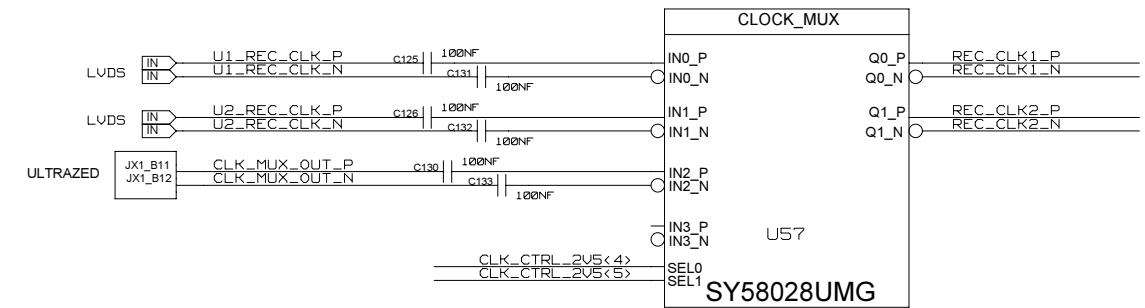

REVISIONS				
ZONE	LTR	DESCRIPTION	DATE	APPR.

JITTER CLEANER

CHECKED	NAME	DATE	SIGN	DRAWING TITLE	
CHECKED	U.SCHAEFER			DRAWING TITLE	
CHECKED					
CHECKED					
DRAWN	BAUSS			FFEX	
BLOCK TITLE					B. BAUSS Fri Aug 18 09:49:28 2023
UNIVERSITY OF MAINZ				SIZE C REV. DRAWING NO.	
SCALE				PAGE 61 OF 102