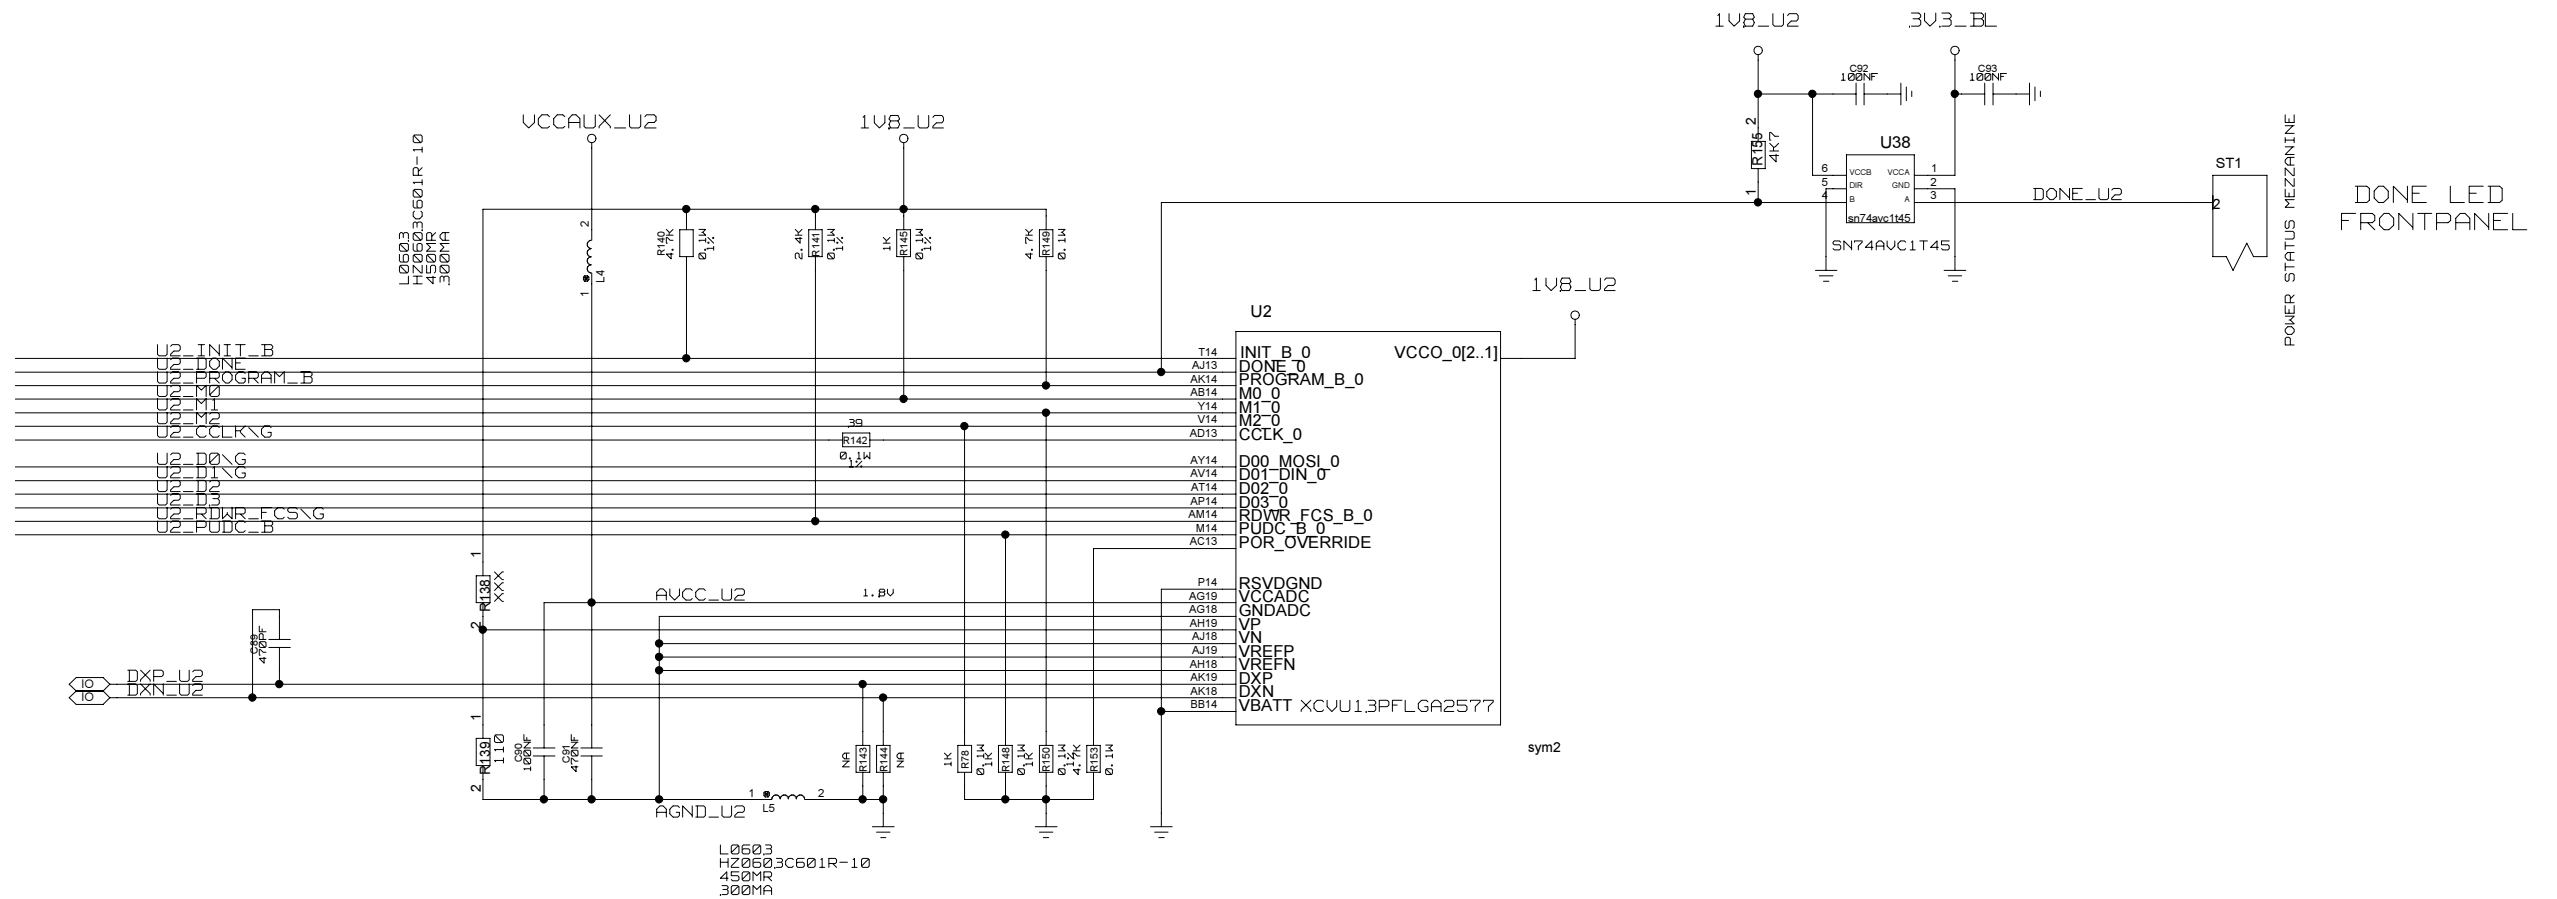

REVISIONS				
ZONE	LTR	DESCRIPTION	DATE	APPR.

CONFIG U2

CCLK, D0-3 50 OHM IMPEDANCE