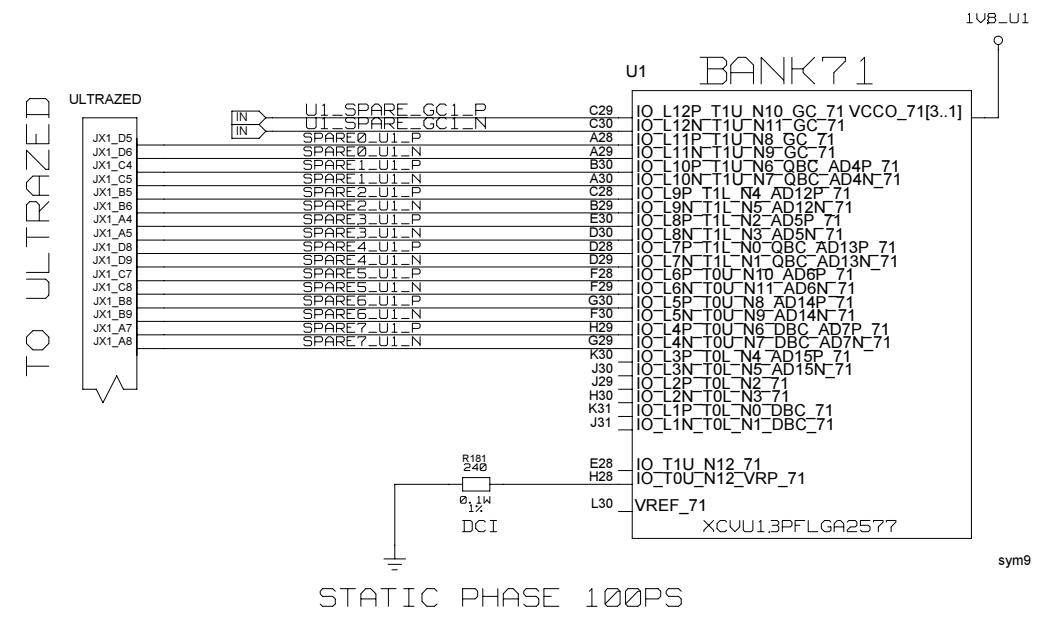

REVISIONS				
ZONE	LTR	DESCRIPTION	DATE	APPR.

CHECKED	NAME	DATE	SIGN	DRAWING TITLE		
CHECKED	U.SCHAEFER			FFEX		
CHECKED						
CHECKED						
DRAWN	BAUSS	25.08.2015		B. BAUSS Fri Aug 18 09:49:25 2023		
BLOCK TITLE				SIZE	REV.	DRAWING NO.
u1_parallel_10				C		
UNIVERSITY OF MAINZ				SCALE		PAGE
						6 OF 102