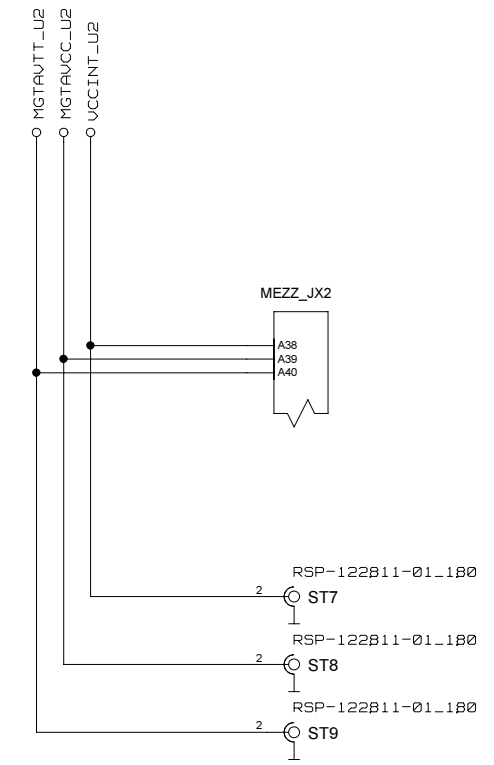

REVISIONS			
ZONE	LTR	DESCRIPTION	DATE

POWERSUPPLIES U2