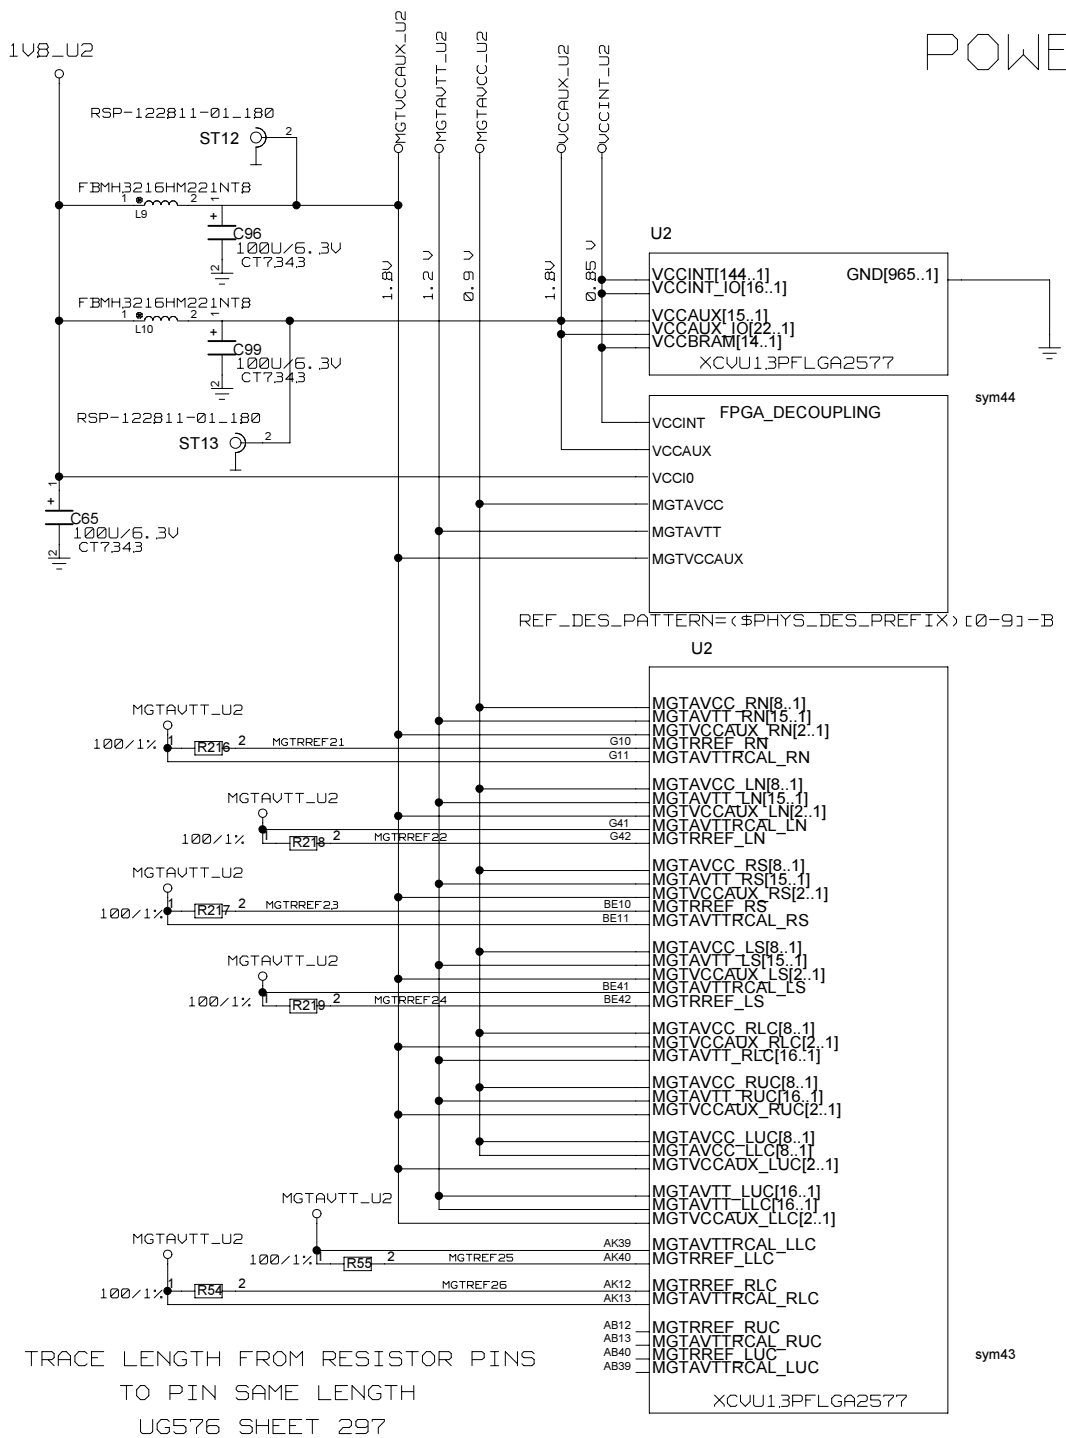

REVISIONS			
ZONE	LTR	DESCRIPTION	DATE

POWERSUPPLIES U2