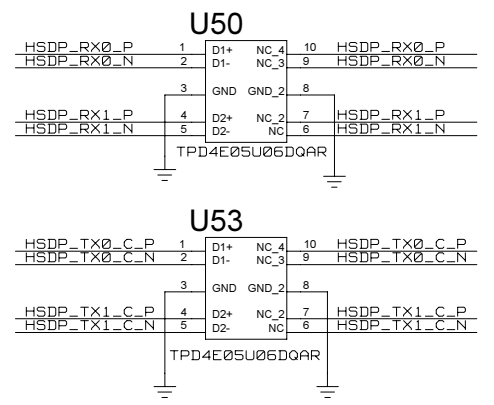

REVISIONS			
ZONE	LTR	DESCRIPTION	DATE

POWERSUPPLIES U2

TRACE LENGTH FROM RESISTOR PINS
TO PIN SAME LENGTH
UG576 SHEET 297

NAME	DATE	SIGN	DRAWING TITLE
CHECKED	U.SCHAEFER		
CHECKED			
CHECKED			
DRAWN	BAUSS		
BLOCK TITLE			power_supply
UNIVERSITY OF MAINZ			
SIZE	REV.	DRAWING NO.	
C			
SCALE		PAGE 36 OF 102	

REVISIONS				
ZONE	LTR	DESCRIPTION	DATE	APPR.

USB JTAG INPUT

JTAG CHAIN

FROM CTRL_MEZZ

ESD PROTECTION

CHECKED	U.SCHAEFER			DRAWING TITLE
CHECKED				
CHECKED				
DRAWN	BAUSS	08.06.2017		
BLOCK TITLE				<h1>FFEX</h1> <p>B. BAUSS Fri Aug 18 09:49:25 2023</p>
UNIVERSITY OF MAINZ				
SIZE	REV.	DRAWING NO.		
SCALE				PAGE
				94 OF 102