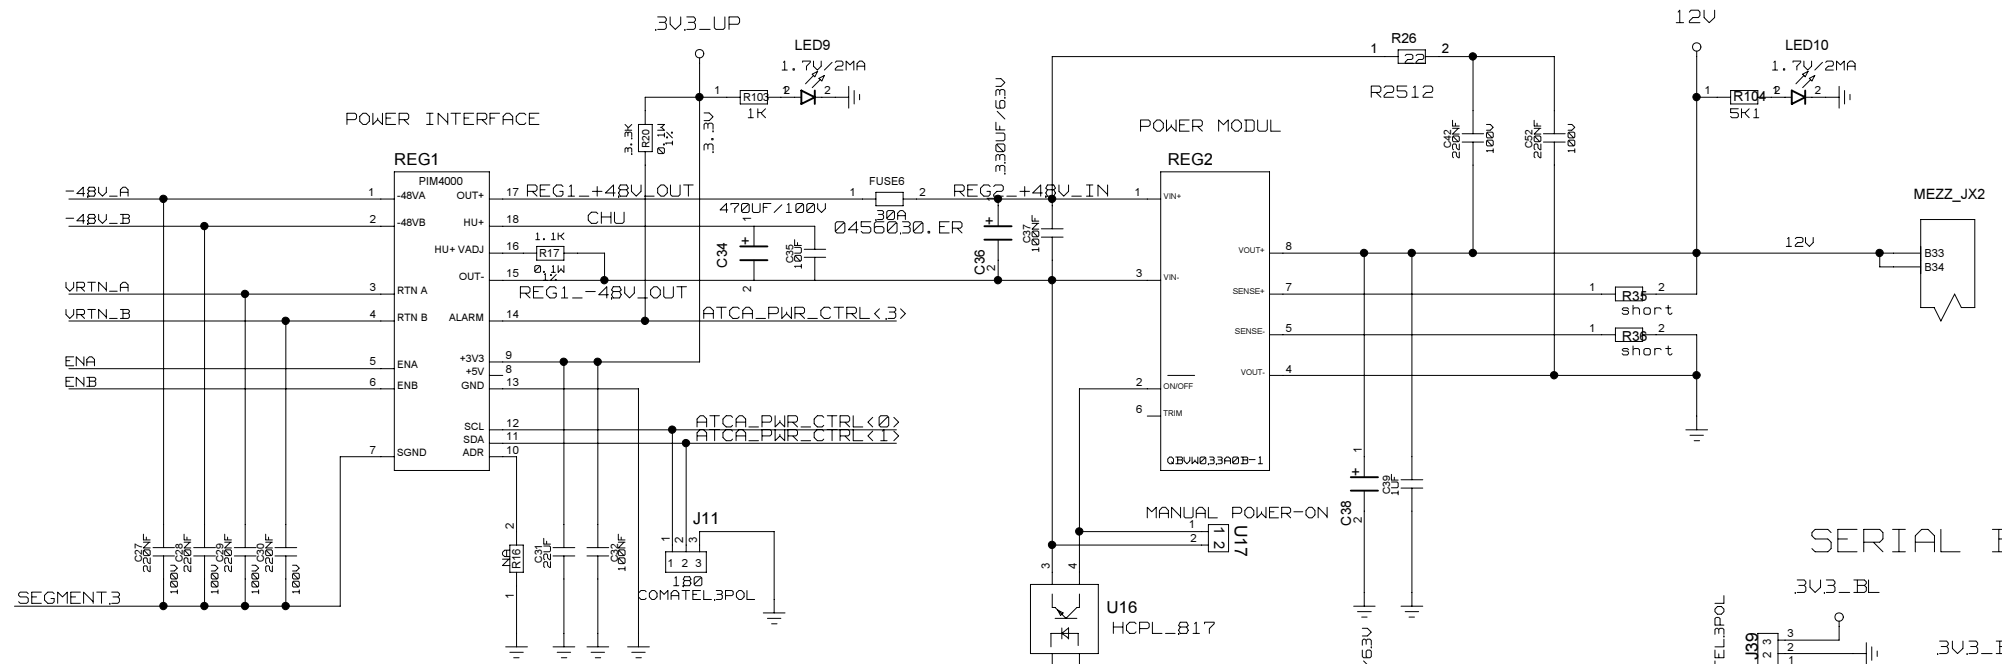

ATCA POWER IN & CTRL

REVISIONS				
ZONE	LTR	DESCRIPTION	DATE	APPR.

NAME	DATE	SIGN	DRAWING TITLE
CHECKED	U.SCHAEFER		
CHECKED			
CHECKED			
DRAWN	BAUSS		
BLOCK TITLE	power_supply		
UNIVERSITY OF MAINZ			FFEX
B. BAUSS Fri Aug 18 09:49:30 2023			
SIZE	REV.	DRAWING NO.	
C			
SCALE		PAGE 31 OF 102