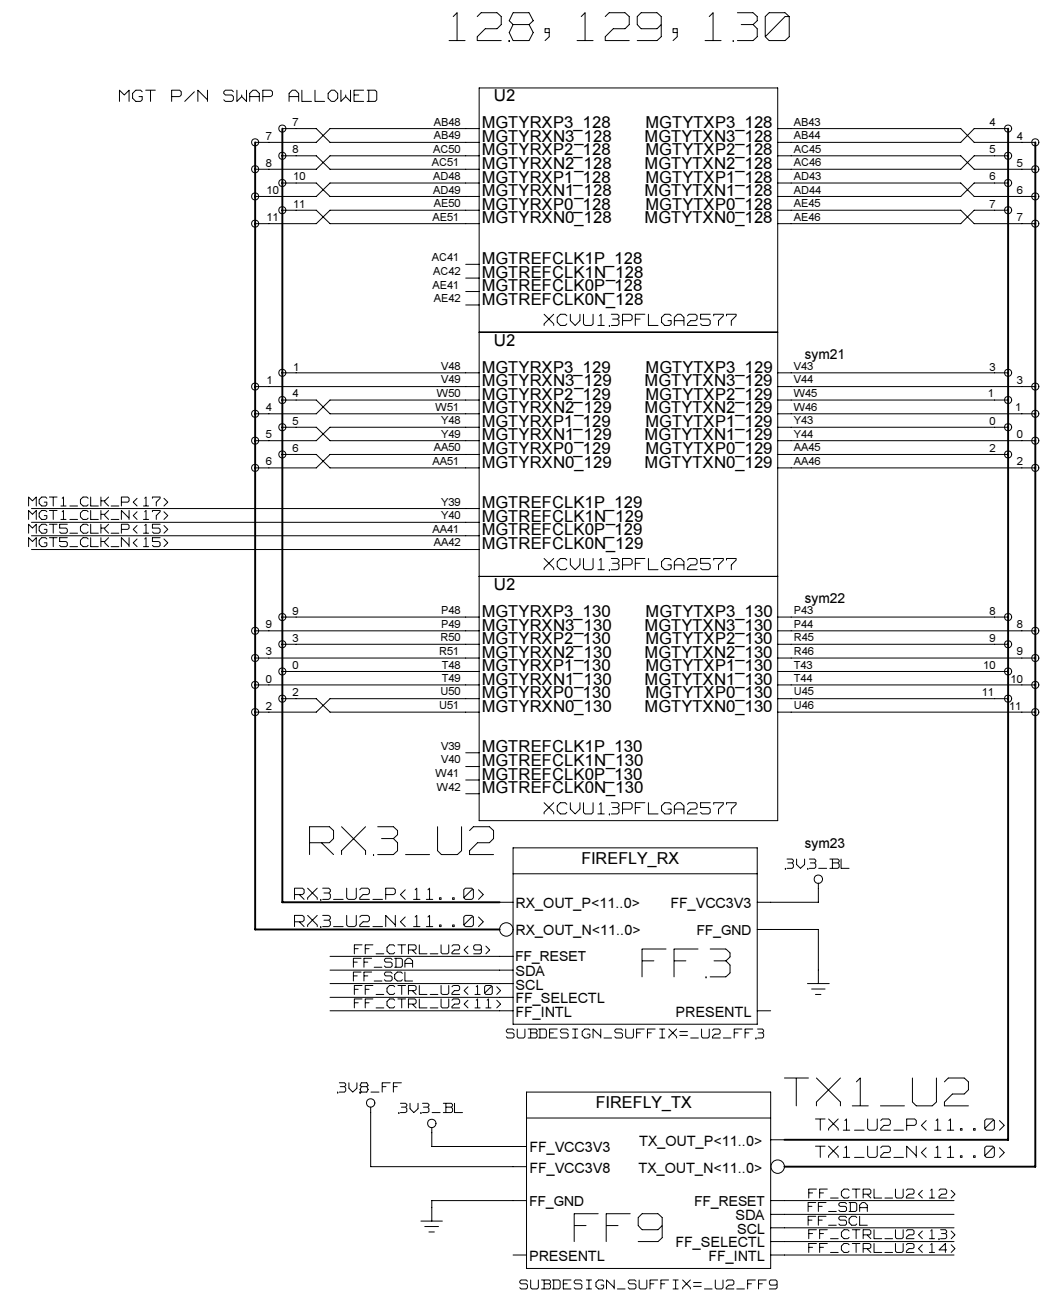

HIGH SPEED OPTICAL LINKS

REVISIONS				
ZONE	LTR	DESCRIPTION	DATE	APPR.

NAME	DATE	SIGN	DRAWING TITLE
CHECKED	U.SCHAEFER		
CHECKED			
CHECKED			
DRAWN	BAUSS		
BLOCK TITLE			
u2_mgt_real_time			
UNIVERSITY OF MAINZ			
SIZE	REV.	DRAWING NO.	
C			
SCALE		PAGE	
		42 OF 102	

FFEX

B. BAUSS Fri Aug 18 09:49:20 2023