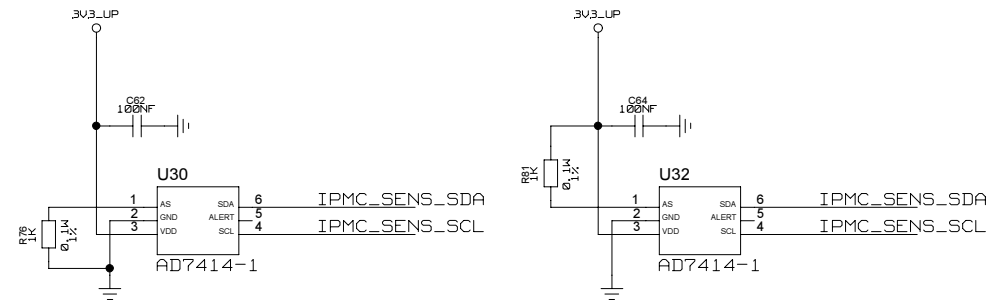

B. BAUSS Fri Aug 18 09:49:27 2023

REVISIONS				
ZONE	LTR	DESCRIPTION	DATE	APPR.

IPMC CONTROL

IPMC JTAG PORT
FRONTPANEL

I2C FPGA TEMPERATURE

MEMORY

I2C BOARDTEMP

RJ45 FRONTPANEL