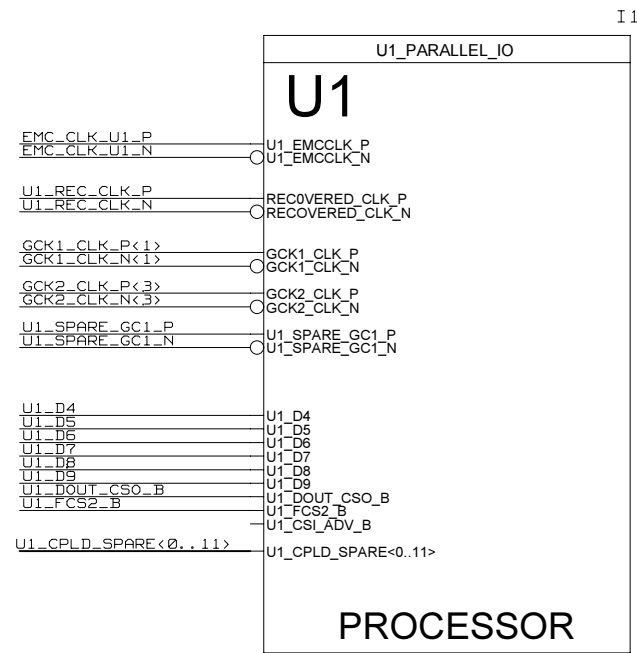

ZONE	LTR	DESCRIPTION	DATE	APPR.

PARALLEL I/O

CHECKED	U.SCHAEFER			DRAWING TITLE FFEX B. BAUSS Thu Jun 15 14:37:54 2023
CHECKED				
CHECKED				
DRAWN	BAUSS			
BLOCK TITLE ffex_proto_v1				
UNIVERSITY OF MAINZ				SIZE C
				REV.
				DRAWING NO.
				PAGE 2 OF 102