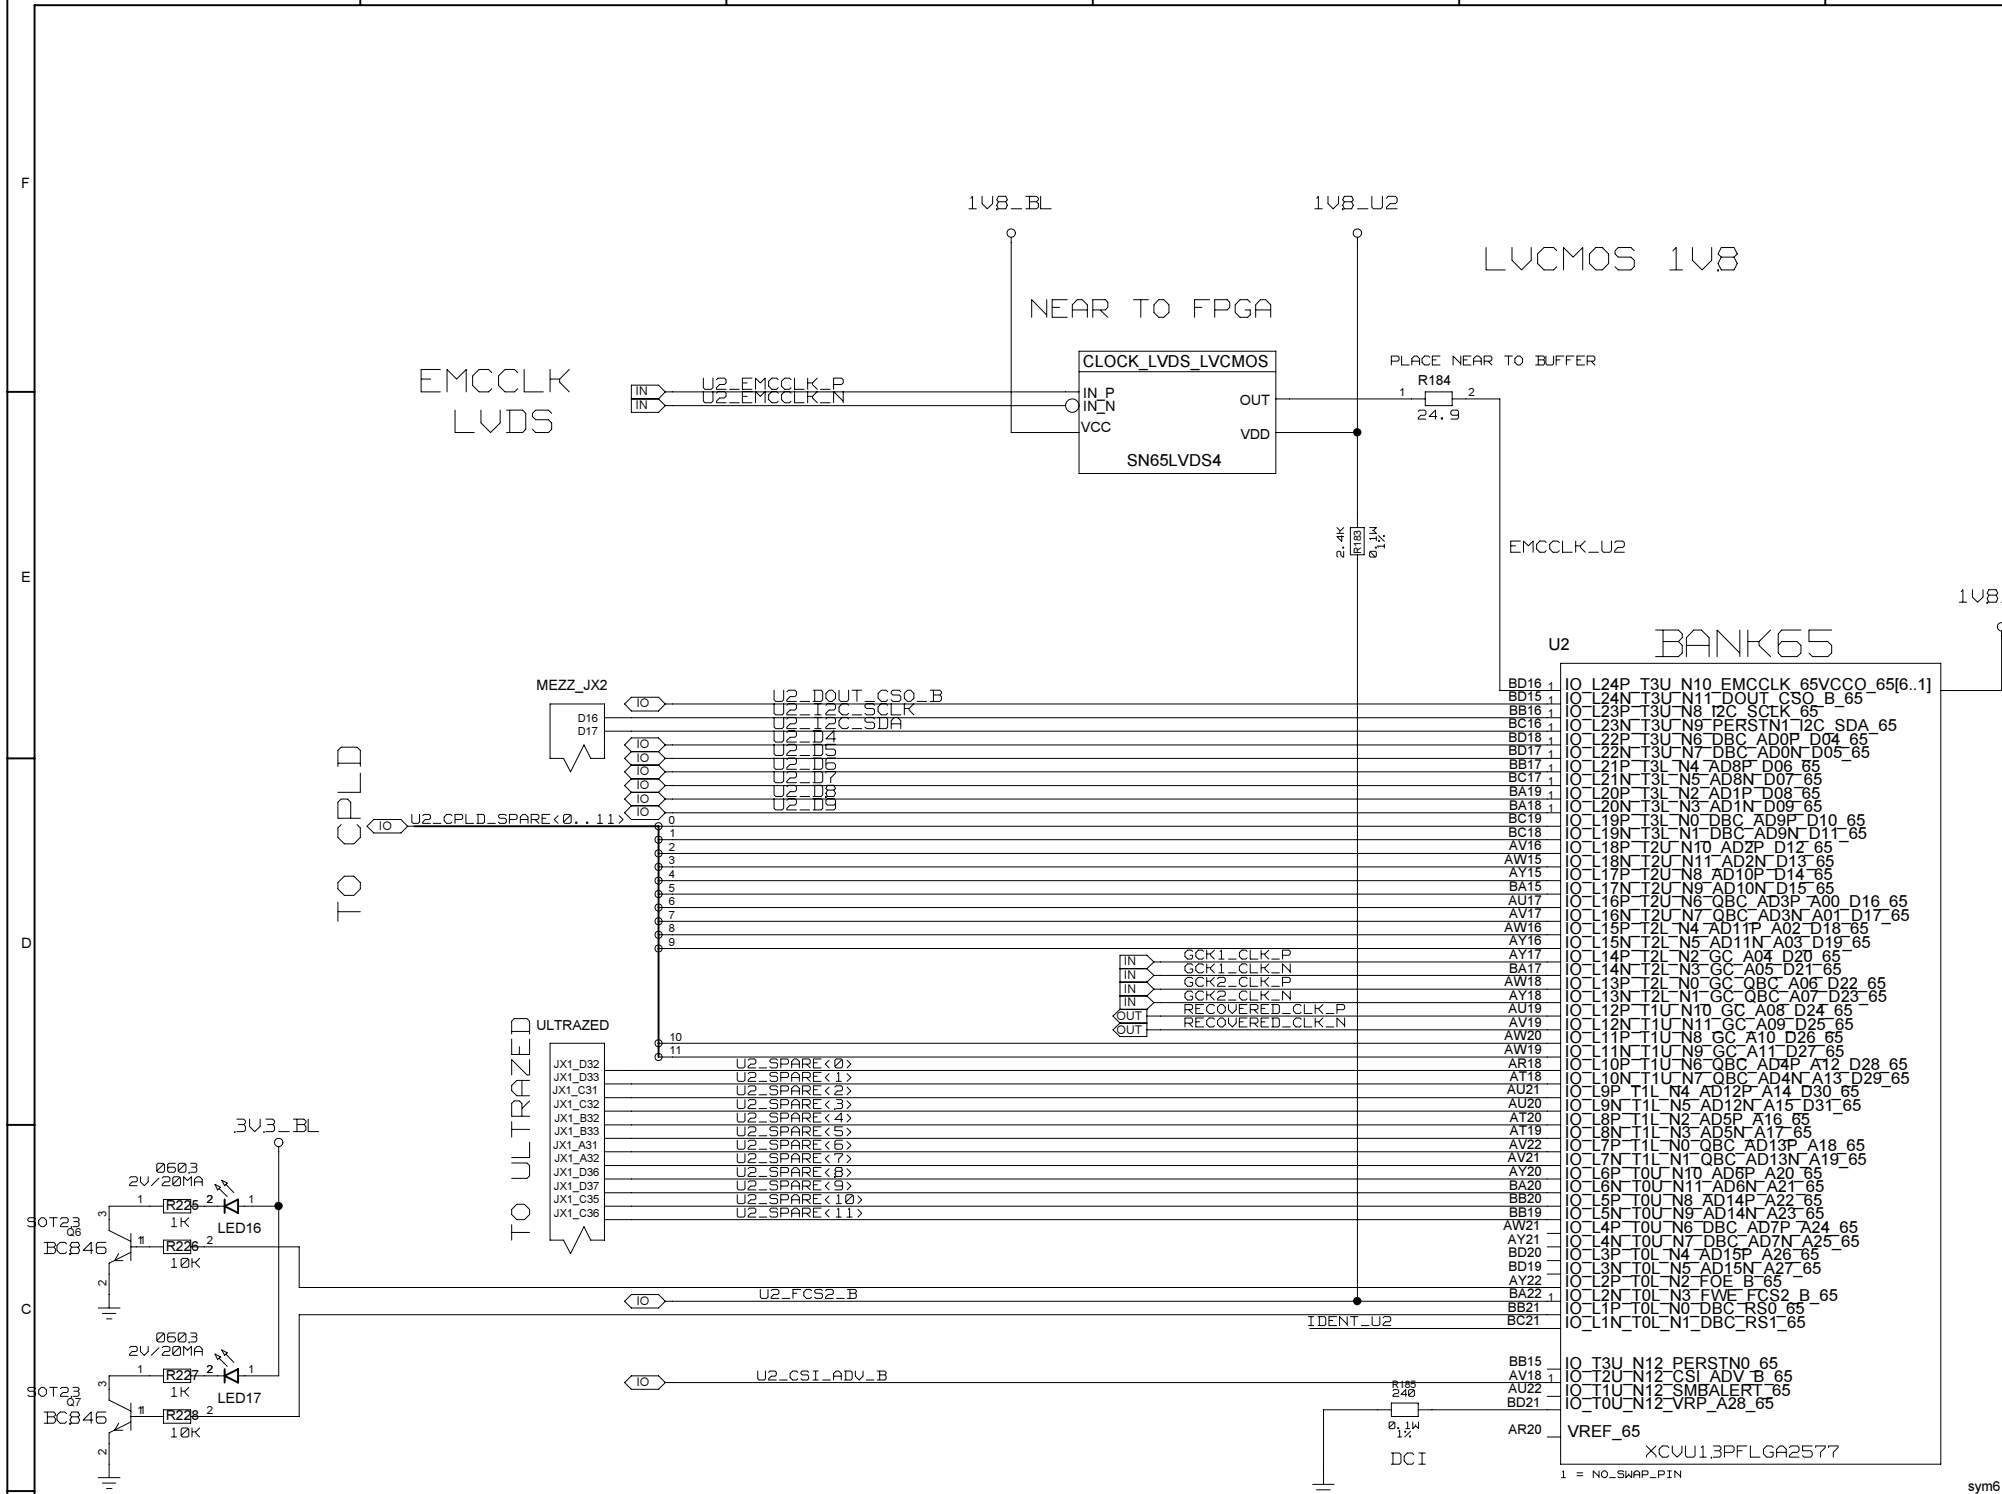

REVISIONS				
ZONE	LTR	DESCRIPTION	DATE	APPR.

CHECKED	NAME	DATE	SIGN	DRAWING TITLE FFEX B. BAUSS Fri Aug 18 09:49:20 2023
CHECKED	U.SCHAEFER			
CHECKED				
CHECKED				
DRAWN	BAUSS	25.08.2015		
BLOCK TITLE u2_parallel_10				SIZE C
UNIVERSITY OF MAINZ				DRAWING NO.
SCALE				PAGE B OF 102