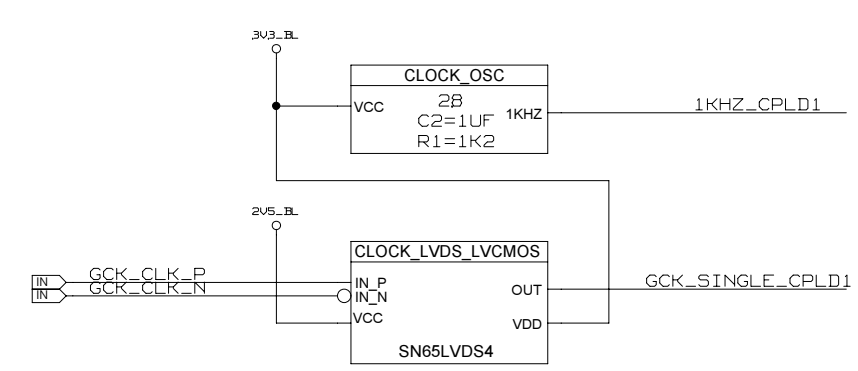

FPGA CONFIG CPLD1

REVISIONS			
ZONE	LTR	DESCRIPTION	DATE

CPLD CLOCK

NAME	DATE	SIGN	DRAWING TITLE
CHECKED	U.SCHAEFER		
CHECKED			
CHECKED			
DRAWN	BAUSS		
BLOCK TITLE			FFEX B. BAUSS Fri Aug 18 09:49:26 2023
UNIVERSITY OF MAINZ			
SIZE	REV.	DRAWING NO.	
SCALE			PAGE 95 OF 102

xc2c384-10ftg256