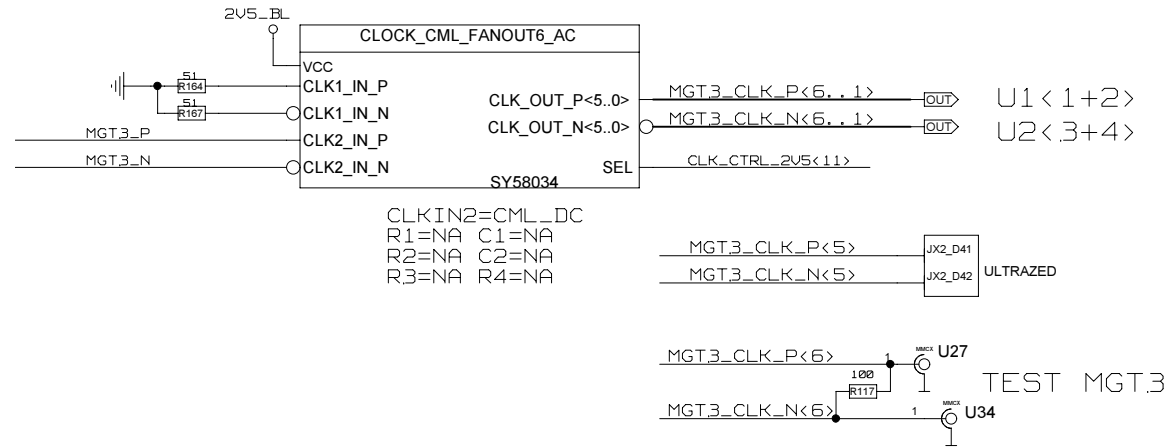

REVISIONS				
ZONE	LTR	DESCRIPTION	DATE	APPR.

MGT.3 LHC CLEANED CLOCK