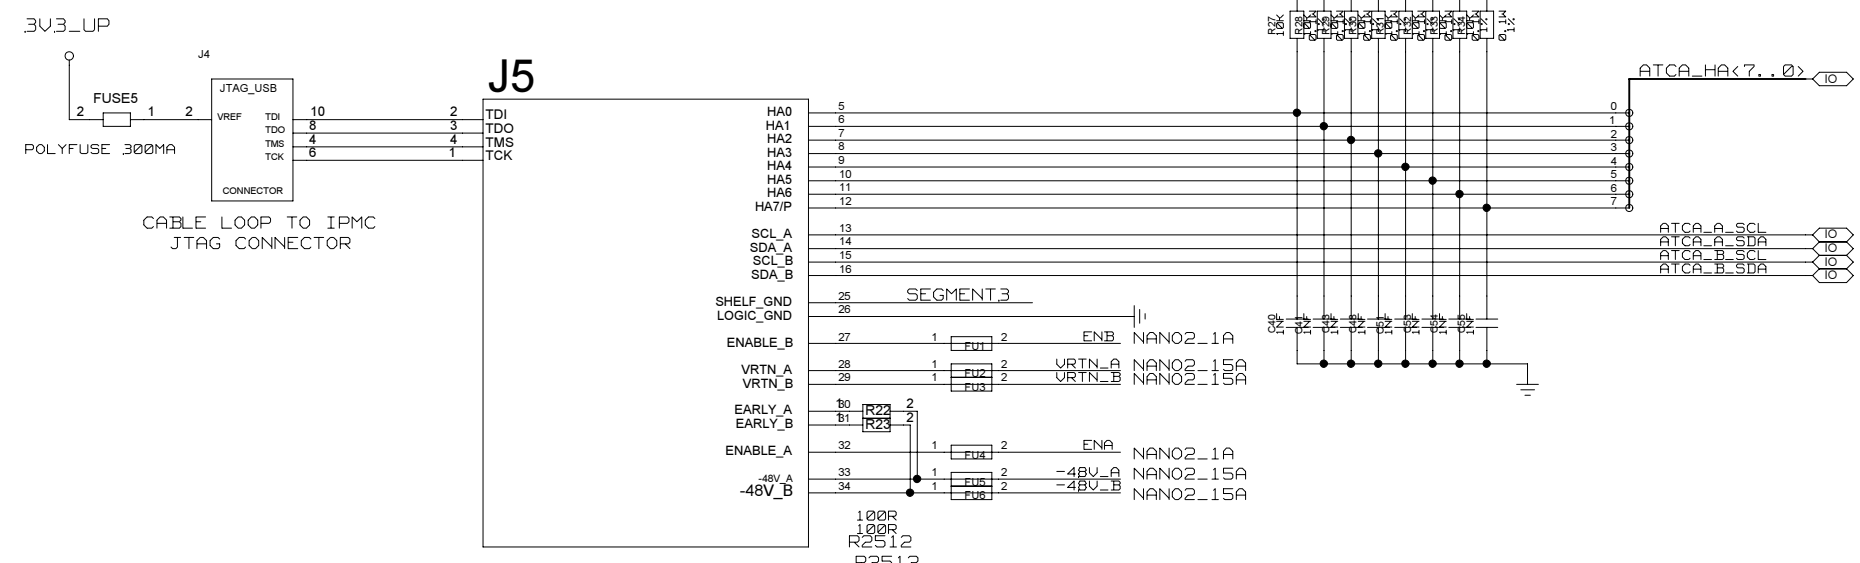

ATCA POWER IN & CTRL

REVISIONS				
ZONE	LTR	DESCRIPTION	DATE	APPR.

NAME	DATE	SIGN	DRAWING TITLE
CHECKED	U.SCHAEFER		
CHECKED			
CHECKED			
DRAWN	BAUSS		
BLOCK TITLE	power_supply		
UNIVERSITY OF MAINZ			FFEX
B. BAUSS Fri Aug 18 09:49:30 2023			
SIZE	REV.	DRAWING NO.	
C			
SCALE		PAGE 31 OF 102