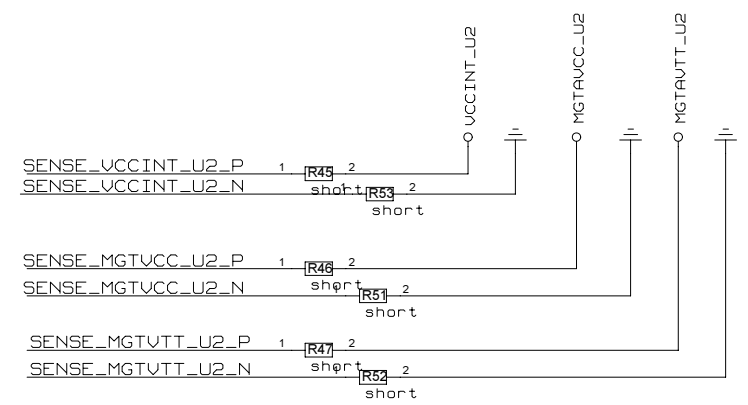

REVISIONS			
ZONE	LTR	DESCRIPTION	DATE

POWERSUPPLIES U2