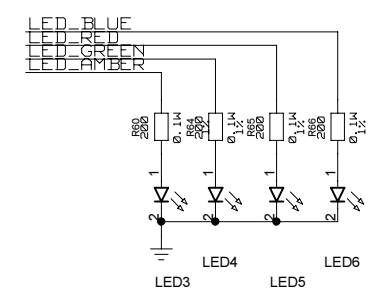

POWERSUPPLIES U1

REVISIONS				
ZONE	LTR	DESCRIPTION	DATE	APPR.

TRACE LENGTH FROM RESISTOR PINS
TO PIN SAME LENGTH
UG576 SHEET 297

VOLTAGE MONITOR HEADERS

CHECKED	NAME	DATE	SIGN	DRAWING TITLE
CHECKED	U.SCHAEFER			
CHECKED				
CHECKED				
DRAWN	BAUSS			<h1>FFEX</h1>
BLOCK TITLE				
power_supply				B. BAUSS Fri Aug 18 09:49:31 2023
UNIVERSITY OF MAINZ		SIZE	REV.	DRAWING NO.
		C		
		SCALE		PAGE
				35 OF 102

B. BAUSS Fri Aug 18 09:49:18 2023

REVISIONS				
ZONE	LTR	DESCRIPTION	DATE	APPR.

LVDS

CHECKED	NAME	DATE	SIGN	DRAWING TITLE	
CHECKED	U.SCHAEFER				
CHECKED					
DRAWN	BAUSS				
BLOCK TITLE				<h1 style="text-align: center;">FFEX</h1> <p style="text-align: right; font-size: small;">B. BAUSS Fri Aug 18 09:49:19 2023</p>	
clock_mux					
UNIVERSITY OF MAINZ			SIZE	REV.	DRAWING NO.
			C		
			SCALE		PAGE
					B1 OF 102

IPMC CONNECTOR MOLEX_87782-3003

REVISIONS			
ZONE	LTR	DESCRIPTION	DATE

ATCA_HA<7..0>
 ATCA_PWR_CTRL<4..0>
 IPMC_USER<7..0>

NAME	DATE	SIGN	DRAWING TITLE
CHECKED	U.SCHAEFER		<h1 style="font-size: 2em;">FFEX</h1>
CHECKED			
CHECKED			
DRAWN	BAUSS		
BLOCK TITLE			1 pmc
UNIVERSITY OF MAINZ		REV. C	DRAWING NO.
SCALE		PAGE BB OF 102	