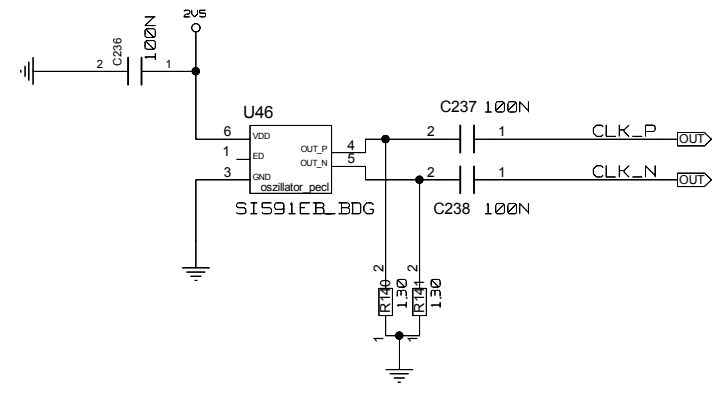

REVISIONS				
ZONE	LTR	DESCRIPTION	DATE	APPR.

UNIVERSITY OF MAINZ		DRAWING TITLE		
		CLOCK_LUPECL_AC		
BLOCK: CLOCK		SIZE	REV.	DRAWING NO.
		C		
SCALE			SHEET	OF