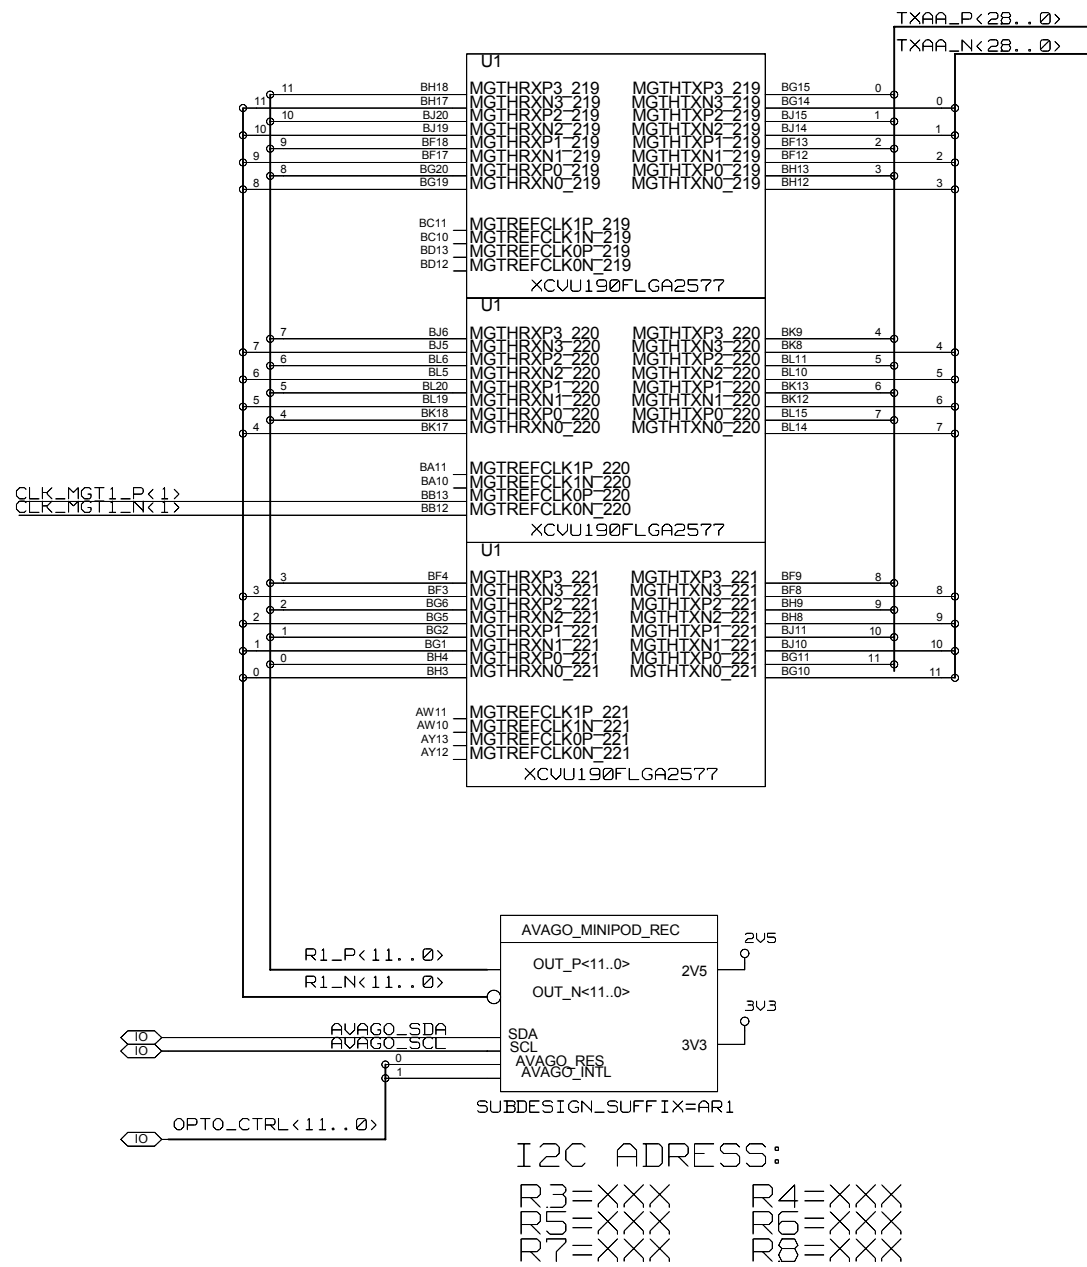

REVISIONS				
ZONE	LTR	DESCRIPTION	DATE	APPR.

CHECKED	E.ROCCO			DRAWING TITLE JFEX
CHECKED	U.SCHAEFER			
CHECKED	S.RAVE			
DRAWN	BAUSS	07.08.2015		
BLOCK TITLE U1_MGT_REAL_TIME				
UNIVERSITY OF MAINZ				
SIZE C	REV.	DRAWING NO.		SHEET 2 of 7
SCALE