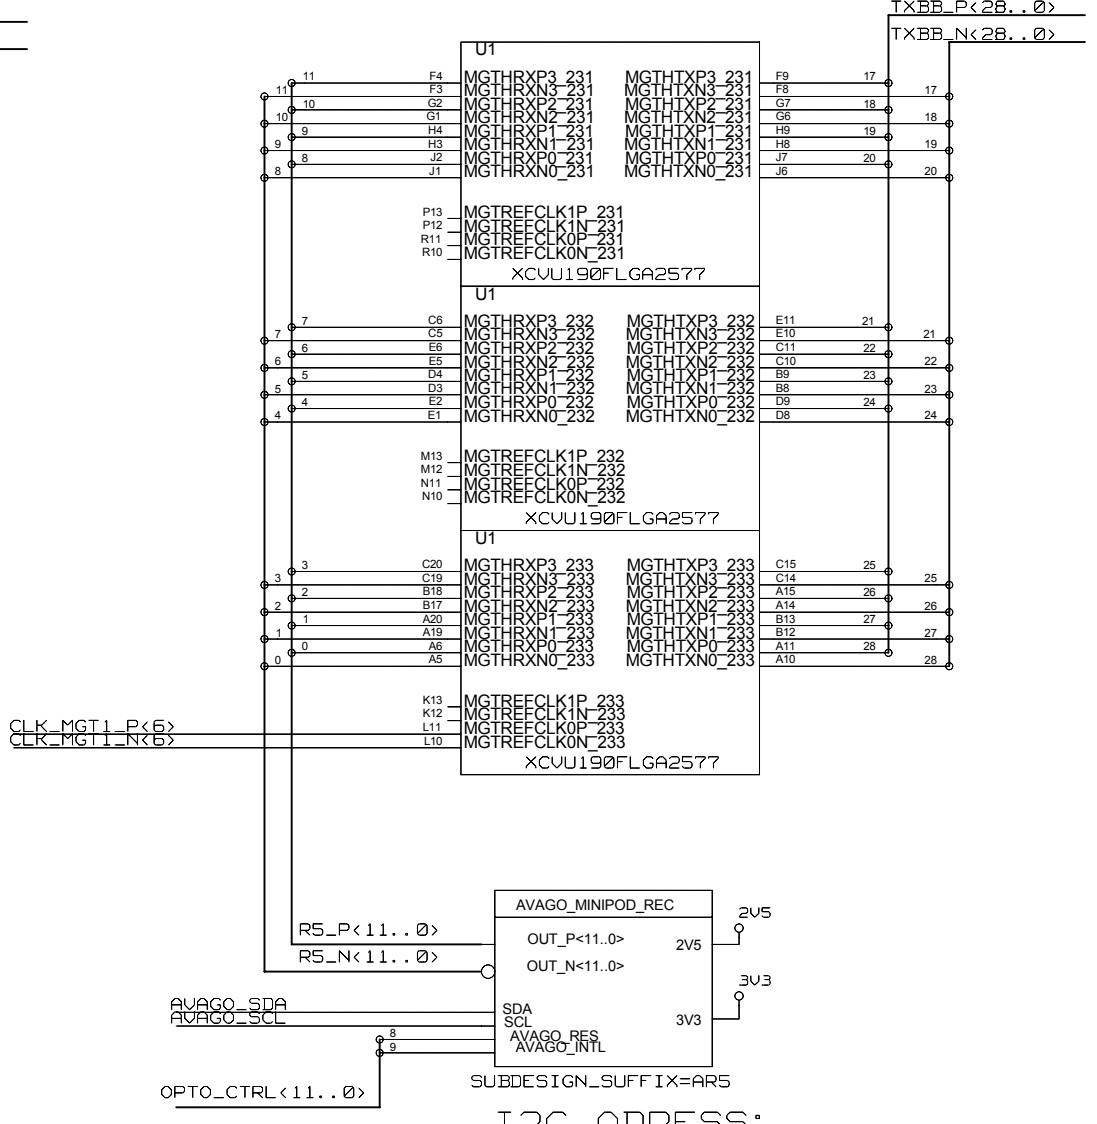

REVISIONS				
ZONE	LTR	DESCRIPTION	DATE	APPR.

I2C ADDRESS:
R3=XXX R4=XXX
R5=XXX R6=XXX
R7=XXX R8=XXX

CHECKED	NAME	DATE	SIGN	DRAWING TITLE JFEX
CHECKED	E.ROCCO			
CHECKED	U.SCHAEFER			
CHECKED	S.RAVE			
DRAWN	BAUSS	07.08.2015		
BLOCK TITLE U1_MGT_REAL_TIME				DRAWING NO.
UNIVERSITY OF MAINZ				
SIZE C	REV.	DRAWING NO.		SHEET 3 of 7
SCALE				

REVISIONS			
ZONE	LTR	DESCRIPTION	DATE

I2C ADDRESS:
R3=XXX R4=XXX
R5=XXX R6=XXX
R7=XXX R8=XXX

I2C ADDRESS:
R3=XXX R4=XXX
R5=XXX R6=XXX
R7=XXX R8=XXX

CHECKED	E.ROCCO			DRAWING TITLE JFEX
CHECKED	U.SCHAEFER			
CHECKED	S.RAVE			
DRAWN	BAUSS	07.08.2015		
BLOCK TITLE U1_MGT_REAL_TIME				
UNIVERSITY OF MAINZ				SIZE C
				REV.
				DRAWING NO.
				SHEET 4 of 7

REVISIONS				
ZONE	LTR	DESCRIPTION	DATE	APPR.

I2C ADDRESS:
 R3=XXX R4=XXX
 R5=XXX R6=XXX
 R7=XXX R8=XXX

CHECKED	E.ROCCO			DRAWING TITLE JFEX
CHECKED	U.SCHAEFER			
CHECKED	S.RAVE			
DRAWN	BAUSS	07.08.2015		
BLOCK TITLE U1_MGT_REAL_TIME				DRAWING NO.
UNIVERSITY OF MAINZ				
SCALE				SHEET 5 of 7

REVISIONS				
ZONE	LTR	DESCRIPTION	DATE	APPR.

CHECKED	NAME	DATE	SIGN	DRAWING TITLE <h1>JFEX</h1>
CHECKED	E.ROCCO			
CHECKED	U.SCHAEFER			
CHECKED	S.RAVE			
DRAWN	BAUSS	07.08.2015		
BLOCK TITLE <h2>U1_MGT_REAL_TIME</h2>				SIZE C
UNIVERSITY OF MAINZ				REV.
SCALE				DRAWING NO.
SHEET 7 OF 7				