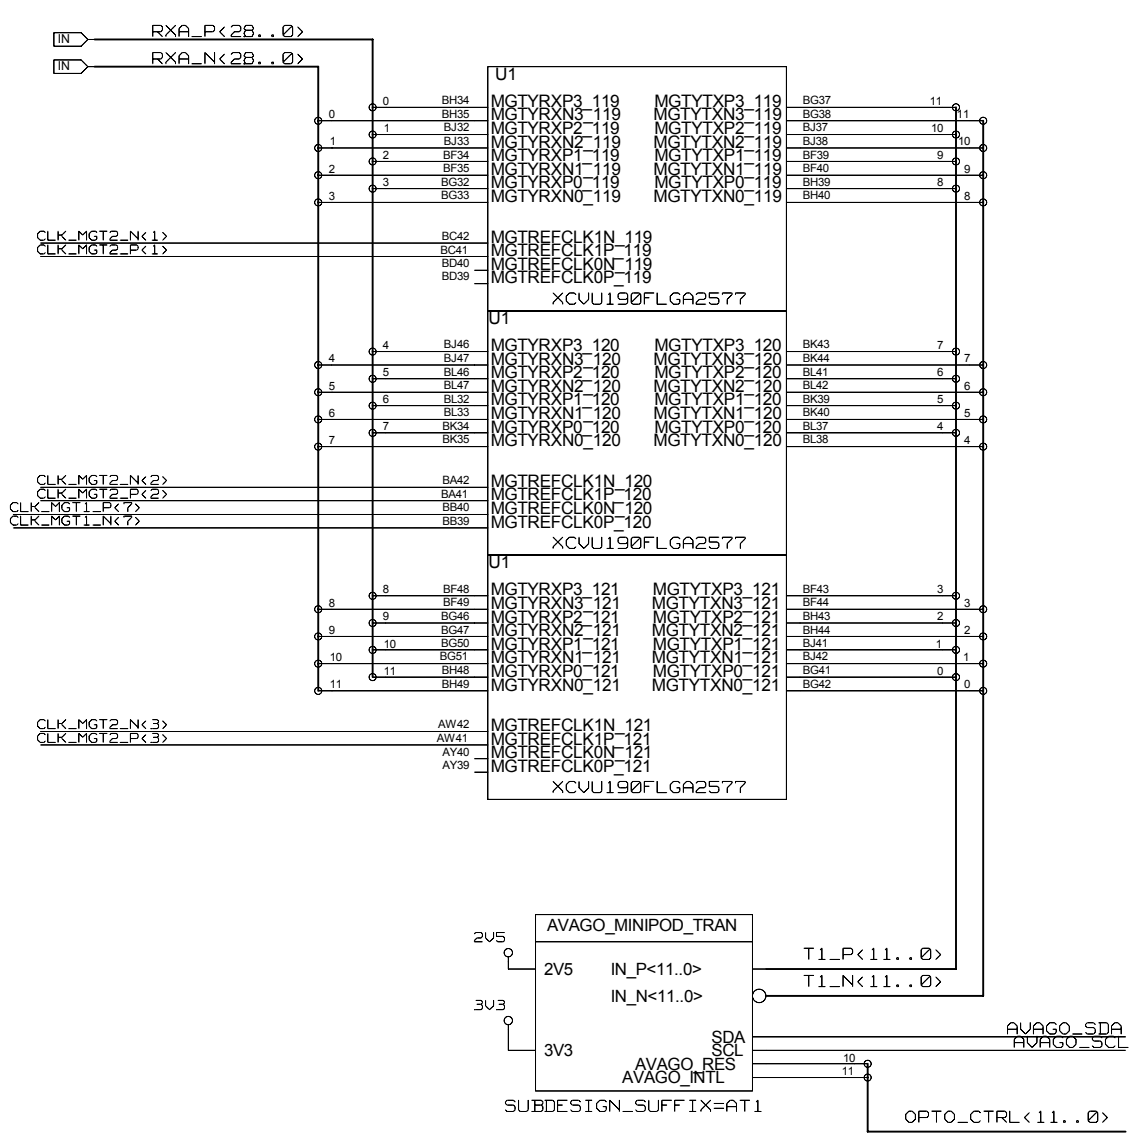

REVISIONS				
ZONE	LTR	DESCRIPTION	DATE	APPR.

I2C ADDRESS:
R3=XXX R4=XXX
R5=XXX R6=XXX
R7=XXX R8=XXX

CHECKED	NAME	DATE	SIGN	DRAWING TITLE JFEX
CHECKED	E.ROCCO			
CHECKED	U.SCHAEFER			
CHECKED	S.RAVE			
DRAWN	BAUSS	07.08.2015		
BLOCK TITLE U1_MGT_REAL_TIME				DRAWING NO.
UNIVERSITY OF MAINZ				
SIZE C	REV.	DRAWING NO.		SHEET 3 of 7
SCALE				

REVISIONS			
ZONE	LTR	DESCRIPTION	DATE

I2C ADDRESS:
R3=XXX R4=XXX
R5=XXX R6=XXX
R7=XXX R8=XXX

I2C ADDRESS:
R3=XXX R4=XXX
R5=XXX R6=XXX
R7=XXX R8=XXX

CHECKED	E.ROCCO			DRAWING TITLE JFEX
CHECKED	U.SCHAEFER			
CHECKED	S.RAVE			
DRAWN	BAUSS	07.08.2015		
BLOCK TITLE U1_MGT_REAL_TIME				
UNIVERSITY OF MAINZ				SIZE C
				REV.
				DRAWING NO.
				SHEET 4 of 7

REVISIONS				
ZONE	LTR	DESCRIPTION	DATE	APPR.

I2C ADDRESS:
 R3=XXX R4=XXX
 R5=XXX R6=XXX
 R7=XXX R8=XXX

CHECKED	E.ROCCO			DRAWING TITLE JFEX
CHECKED	U.SCHAEFER			
CHECKED	S.RAVE			
DRAWN	BAUSS	07.08.2015		
BLOCK TITLE U1_MGT_REAL_TIME				DRAWING NO.
UNIVERSITY OF MAINZ				
SCALE				SHEET 5 of 7

REVISIONS				
ZONE	LTR	DESCRIPTION	DATE	APPR.

CHECKED	NAME	DATE	SIGN	DRAWING TITLE <h1>JFEX</h1>
CHECKED	E.ROCCO			
CHECKED	U.SCHAEFER			
CHECKED	S.RAVE			
DRAWN	BAUSS	07.08.2015		
BLOCK TITLE <h2>U1_MGT_REAL_TIME</h2>				SIZE C
UNIVERSITY OF MAINZ				REV.
SCALE				DRAWING NO.
SHEET 7 OF 7				