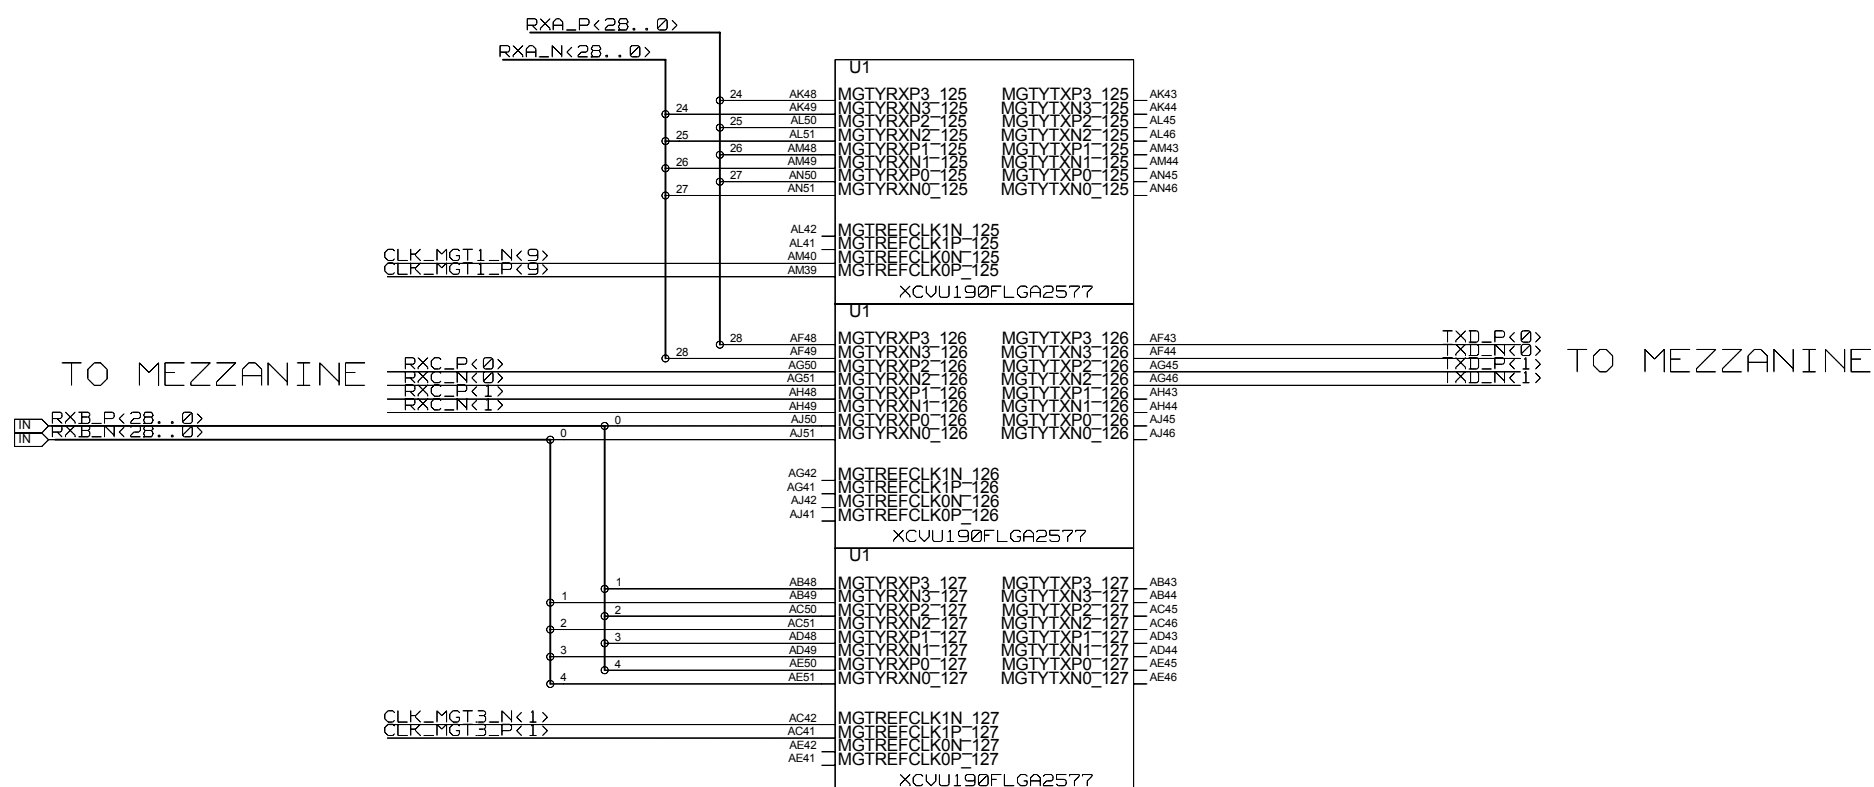

REVISIONS			
ZONE	LTR	DESCRIPTION	DATE

I2C ADDRESS:
R3=XXX R4=XXX
R5=XXX R6=XXX
R7=XXX R8=XXX

I2C ADDRESS:
R3=XXX R4=XXX
R5=XXX R6=XXX
R7=XXX R8=XXX

CHECKED	E.ROCCO			DRAWING TITLE JFEX
CHECKED	U.SCHAEFER			
CHECKED	S.RAVE			
DRAWN	BAUSS	07.08.2015		
BLOCK TITLE U1_MGT_REAL_TIME				
UNIVERSITY OF MAINZ				SIZE C
				REV.
				DRAWING NO.
				SHEET 4 of 7

REVISIONS				
ZONE	LTR	DESCRIPTION	DATE	APPR.

I2C ADDRESS:
 R3=XXX R4=XXX
 R5=XXX R6=XXX
 R7=XXX R8=XXX

CHECKED	E.ROCCO			DRAWING TITLE JFEX
CHECKED	U.SCHAEFER			
CHECKED	S.RAVE			
DRAWN	BAUSS	07.08.2015		
BLOCK TITLE U1_MGT_REAL_TIME				DRAWING NO.
UNIVERSITY OF MAINZ				
SCALE				SHEET 5 of 7

REVISIONS				
ZONE	LTR	DESCRIPTION	DATE	APPR.

CHECKED	E.ROCCO			DRAWING TITLE JFEX
CHECKED	U.SCHAEFER			
CHECKED	S.RAVE			
DRAWN	BAUSS	07.08.2015		
BLOCK TITLE U1_MGT_REAL_TIME				
UNIVERSITY OF MAINZ		SIZE C	REV.	DRAWING NO.
SCALE				SHEET 6 of 7

REVISIONS				
ZONE	LTR	DESCRIPTION	DATE	APPR.

CHECKED	NAME	DATE	SIGN	DRAWING TITLE <h1>JFEX</h1>
CHECKED	E.ROCCO			
CHECKED	U.SCHAEFER			
CHECKED	S.RAVE			
DRAWN	BAUSS	07.08.2015		
BLOCK TITLE <h2>U1_MGT_REAL_TIME</h2>				SIZE C
UNIVERSITY OF MAINZ				REV.
SCALE				DRAWING NO.
SHEET 7 OF 7				