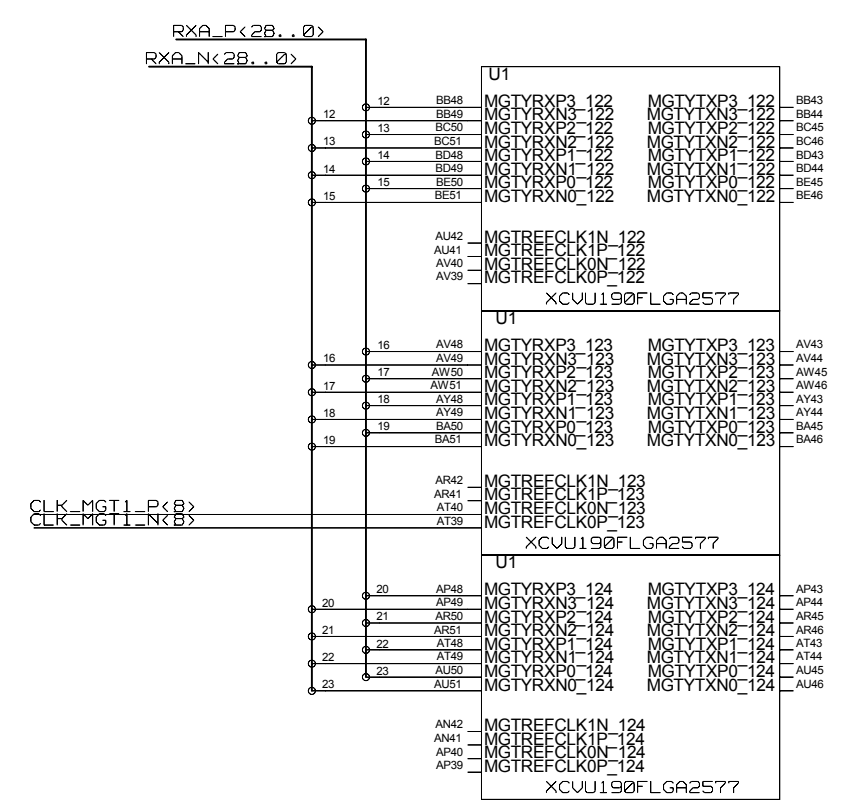

REVISIONS				
ZONE	LTR	DESCRIPTION	DATE	APPR.

I2C ADDRESS:
R3=XXX R4=XXX
R5=XXX R6=XXX
R7=XXX R8=XXX

CHECKED	NAME	DATE	SIGN	DRAWING TITLE JFEX
CHECKED	E.ROCCO			
CHECKED	U.SCHAEFER			
CHECKED	S.RAVE			
DRAWN	BAUSS	07.08.2015		
BLOCK TITLE U1_MGT_REAL_TIME				DRAWING NO.
UNIVERSITY OF MAINZ				
SIZE C	REV.	DRAWING NO.		SHEET 3 of 7
SCALE				

REVISIONS			
ZONE	LTR	DESCRIPTION	DATE

I2C ADDRESS:
R3=XXX R4=XXX
R5=XXX R6=XXX
R7=XXX R8=XXX

I2C ADDRESS:
R3=XXX R4=XXX
R5=XXX R6=XXX
R7=XXX R8=XXX

CHECKED	E.ROCCO			DRAWING TITLE JFEX
CHECKED	U.SCHAEFER			
CHECKED	S.RAVE			
DRAWN	BAUSS	07.08.2015		
BLOCK TITLE U1_MGT_REAL_TIME				
UNIVERSITY OF MAINZ				SIZE C
				REV.
				DRAWING NO.
				SHEET 4 of 7

REVISIONS				
ZONE	LTR	DESCRIPTION	DATE	APPR.

I2C ADDRESS:
 R3=XXX R4=XXX
 R5=XXX R6=XXX
 R7=XXX R8=XXX

CHECKED	E.ROCCO			DRAWING TITLE JFEX
CHECKED	U.SCHAEFER			
CHECKED	S.RAVE			
DRAWN	BAUSS	07.08.2015		
BLOCK TITLE U1_MGT_REAL_TIME				DRAWING NO.
UNIVERSITY OF MAINZ				
SCALE				SHEET 5 of 7

REVISIONS				
ZONE	LTR	DESCRIPTION	DATE	APPR.

CHECKED	NAME	DATE	SIGN	DRAWING TITLE <h1>JFEX</h1>
CHECKED	E.ROCCO			
CHECKED	U.SCHAEFER			
CHECKED	S.RAVE			
DRAWN	BAUSS	07.08.2015		
BLOCK TITLE <h2>U1_MGT_REAL_TIME</h2>				SIZE C
UNIVERSITY OF MAINZ				REV.
SCALE				DRAWING NO.
SHEET 7 OF 7				