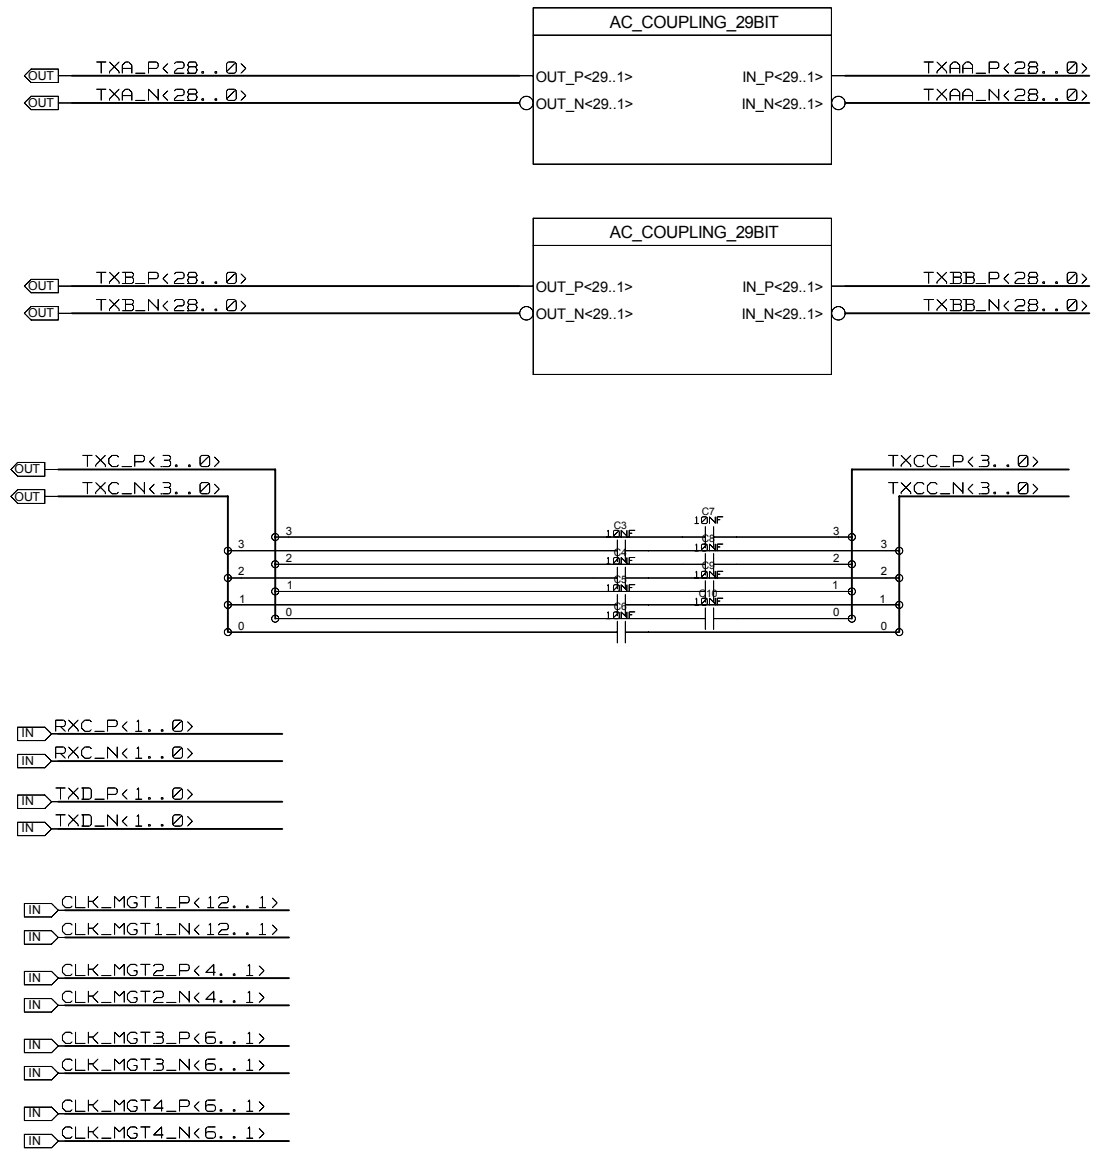

REVISIONS				
ZONE	LTR	DESCRIPTION	DATE	APPR.

AC COUPLING

CHECKED	E.ROCCO	DATE	SIGN	DRAWING TITLE JFEX
CHECKED	U.SCHAEFER			
CHECKED	S.RAVE			
DRAWN	BAUSS	07.08.2015		
BLOCK TITLE U1_MGT_REAL_TIME				SIZE C
UNIVERSITY OF MAINZ				REV.
				DRAWING NO.
SCALE				SHEET 1 of 7