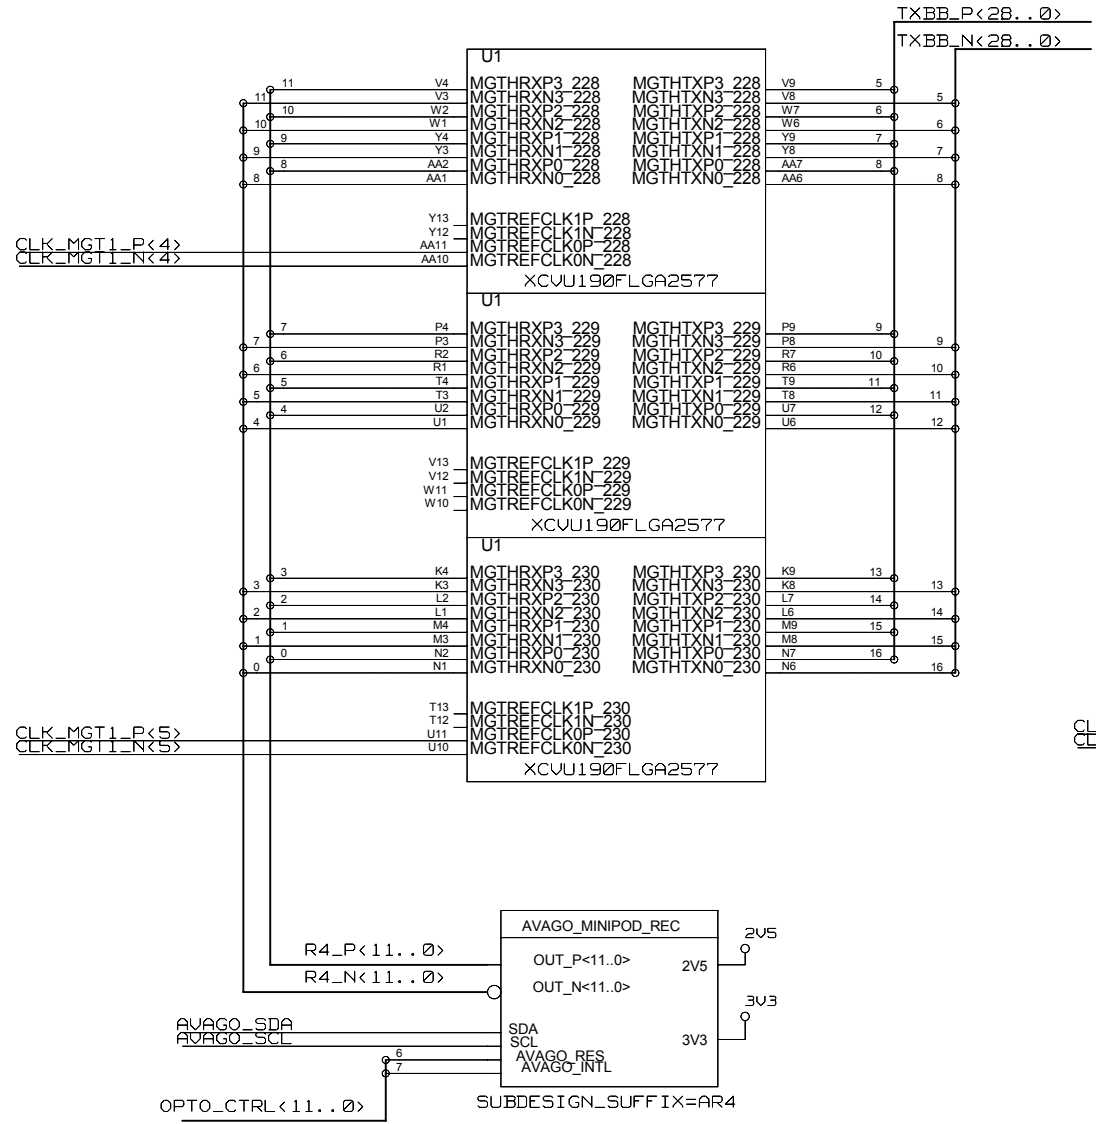

REVISIONS				
ZONE	LTR	DESCRIPTION	DATE	APPR.

I2C ADDRESS:
R3=XXX R4=XXX
R5=XXX R6=XXX
R7=XXX R8=XXX

CHECKED	NAME	DATE	SIGN	DRAWING TITLE JFEX
CHECKED	E.ROCCO			
CHECKED	U.SCHAEFER			
CHECKED	S.RAVE			
DRAWN	BAUSS	07.08.2015		
BLOCK TITLE U1_MGT_REAL_TIME				DRAWING NO.
UNIVERSITY OF MAINZ				
SIZE C	REV.	DRAWING NO.		SHEET 3 of 7
SCALE				

REVISIONS			
ZONE	LTR	DESCRIPTION	DATE

I2C ADDRESS:
R3=XXX R4=XXX
R5=XXX R6=XXX
R7=XXX R8=XXX

I2C ADDRESS:
R3=XXX R4=XXX
R5=XXX R6=XXX
R7=XXX R8=XXX

CHECKED	E.ROCCO			DRAWING TITLE JFEX
CHECKED	U.SCHAEFER			
CHECKED	S.RAVE			
DRAWN	BAUSS	07.08.2015		
BLOCK TITLE U1_MGT_REAL_TIME				
UNIVERSITY OF MAINZ				SIZE C
				REV.
				DRAWING NO.
				SHEET 4 of 7

REVISIONS				
ZONE	LTR	DESCRIPTION	DATE	APPR.

I2C ADDRESS:
 R3=XXX R4=XXX
 R5=XXX R6=XXX
 R7=XXX R8=XXX

CHECKED	E.ROCCO			DRAWING TITLE JFEX
CHECKED	U.SCHAEFER			
CHECKED	S.RAVE			
DRAWN	BAUSS	07.08.2015		
BLOCK TITLE U1_MGT_REAL_TIME				DRAWING NO.
UNIVERSITY OF MAINZ				
SCALE				SHEET 5 of 7

REVISIONS				
ZONE	LTR	DESCRIPTION	DATE	APPR.

CHECKED	NAME	DATE	SIGN	DRAWING TITLE <h1>JFEX</h1>
CHECKED	E.ROCCO			
CHECKED	U.SCHAEFER			
CHECKED	S.RAVE			
DRAWN	BAUSS	07.08.2015		
BLOCK TITLE <h2>U1_MGT_REAL_TIME</h2>				SIZE C
UNIVERSITY OF MAINZ				REV.
SCALE				DRAWING NO.
SHEET 7 OF 7				