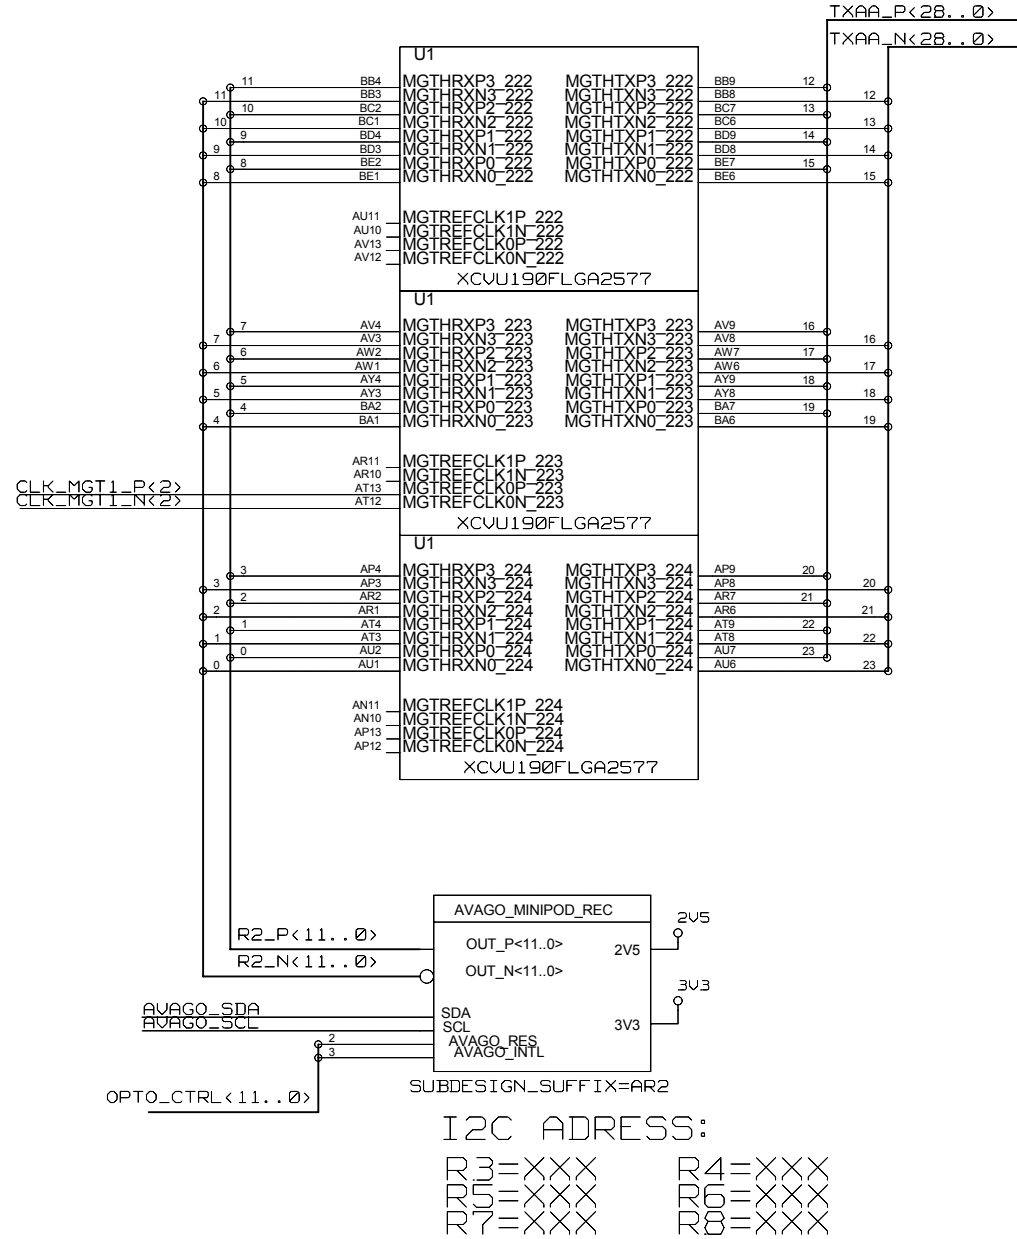

REVISIONS				
ZONE	LTR	DESCRIPTION	DATE	APPR.

CHECKED	E.ROCCO			DRAWING TITLE JFEX
CHECKED	U.SCHAEFER			
CHECKED	S.RAVE			
DRAWN	BAUSS	07.08.2015		
BLOCK TITLE U1_MGT_REAL_TIME				
UNIVERSITY OF MAINZ				
SIZE C	REV.	DRAWING NO.		SHEET 2 of 7
SCALE