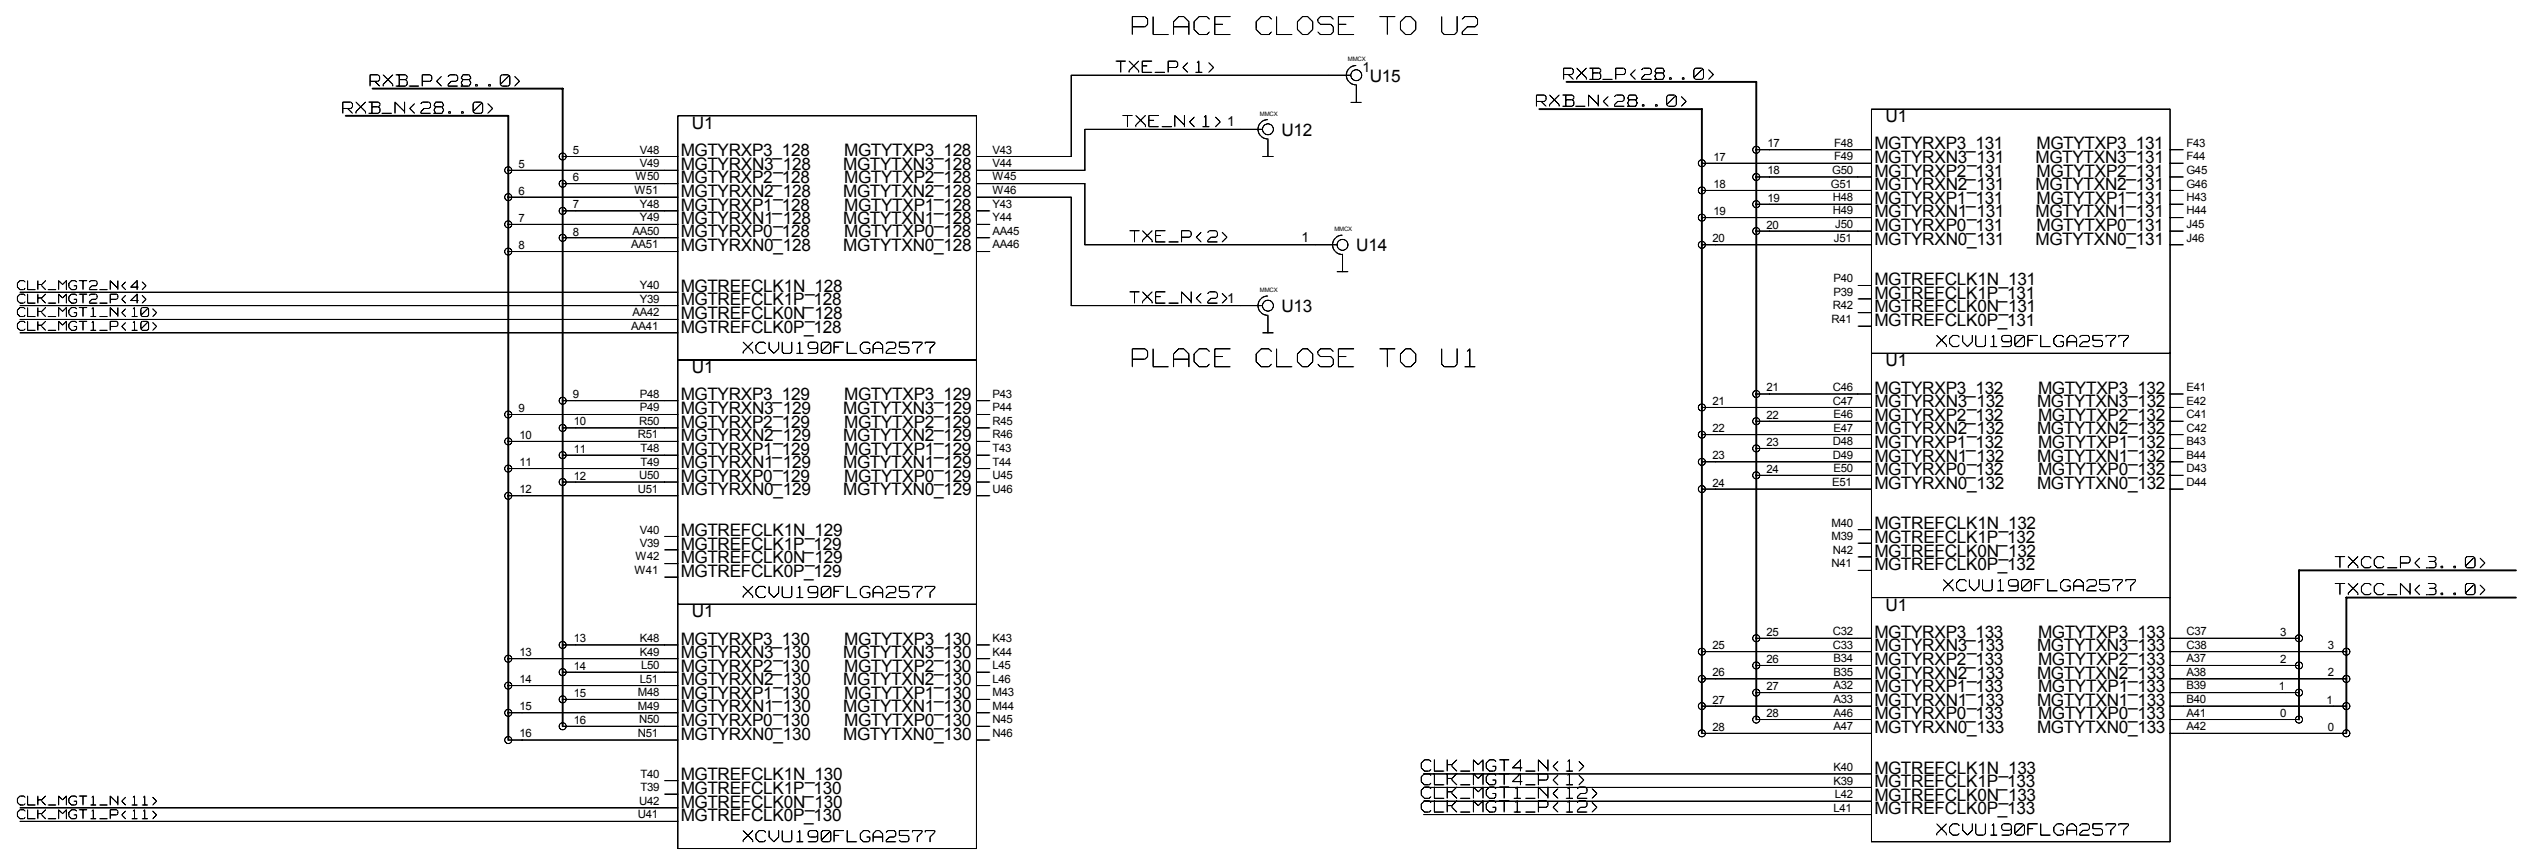

REVISIONS			
ZONE	LTR	DESCRIPTION	DATE

I2C ADDRESS:
R3=XXX R4=XXX
R5=XXX R6=XXX
R7=XXX R8=XXX

I2C ADDRESS:
R3=XXX R4=XXX
R5=XXX R6=XXX
R7=XXX R8=XXX

CHECKED	E.ROCCO			DRAWING TITLE JFEX
CHECKED	U.SCHAEFER			
CHECKED	S.RAVE			
DRAWN	BAUSS	07.08.2015		
BLOCK TITLE U1_MGT_REAL_TIME				
UNIVERSITY OF MAINZ				SIZE C
				REV.
				DRAWING NO.
				SHEET 4 of 7

REVISIONS				
ZONE	LTR	DESCRIPTION	DATE	APPR.

I2C ADDRESS:
 R3=XXX R4=XXX
 R5=XXX R6=XXX
 R7=XXX R8=XXX

CHECKED	E.ROCCO			DRAWING TITLE JFEX
CHECKED	U.SCHAEFER			
CHECKED	S.RAVE			
DRAWN	BAUSS	07.08.2015		
BLOCK TITLE U1_MGT_REAL_TIME				DRAWING NO.
UNIVERSITY OF MAINZ				
SCALE				SHEET 5 of 7

REVISIONS				
ZONE	LTR	DESCRIPTION	DATE	APPR.

CHECKED	E.ROCCO			DRAWING TITLE JFEX
CHECKED	U.SCHAEFER			
CHECKED	S.RAVE			
DRAWN	BAUSS	07.08.2015		
BLOCK TITLE U1_MGT_REAL_TIME				
UNIVERSITY OF MAINZ		SIZE C	REV.	DRAWING NO.
SCALE				SHEET 6 of 7

REVISIONS				
ZONE	LTR	DESCRIPTION	DATE	APPR.

CHECKED	NAME	DATE	SIGN	DRAWING TITLE <h1>JFEX</h1>
CHECKED	E.ROCCO			
CHECKED	U.SCHAEFER			
CHECKED	S.RAVE			
DRAWN	BAUSS	07.08.2015		
BLOCK TITLE <h2>U1_MGT_REAL_TIME</h2>				SIZE C
UNIVERSITY OF MAINZ				REV.
SCALE				DRAWING NO.
SHEET 7 OF 7				