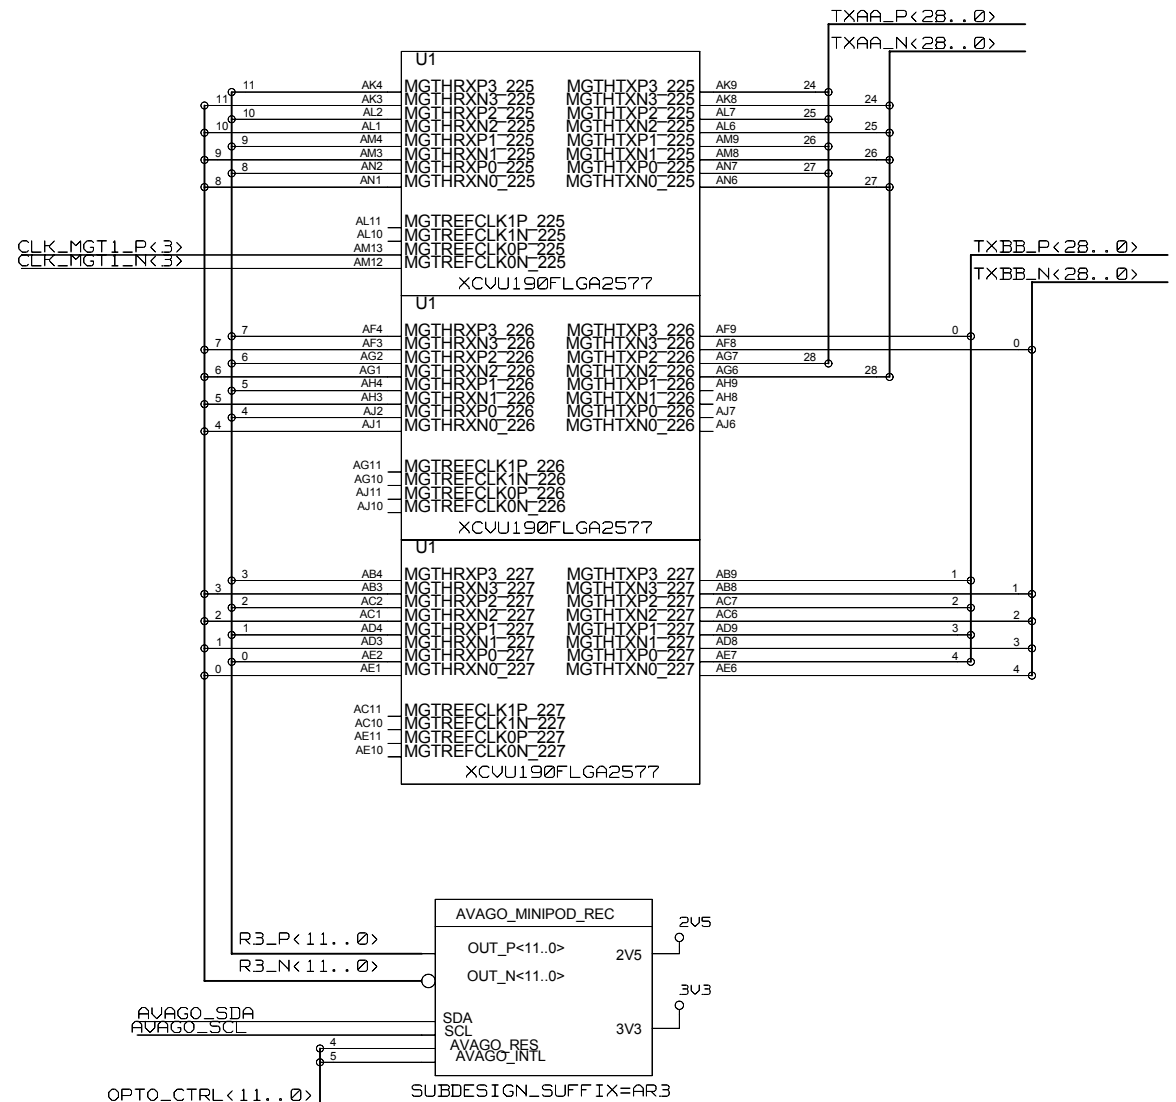

REVISIONS				
ZONE	LTR	DESCRIPTION	DATE	APPR.

AC COUPLING

CHECKED	E.ROCCO	DATE	SIGN	DRAWING TITLE JFEX
CHECKED	U.SCHAEFER			
CHECKED	S.RAVE			
DRAWN	BAUSS	07.08.2015		
BLOCK TITLE U1_MGT_REAL_TIME				SIZE C
UNIVERSITY OF MAINZ				REV.
				DRAWING NO.
SCALE				SHEET 1 of 7

REVISIONS				
ZONE	LTR	DESCRIPTION	DATE	APPR.

I2C ADDRESS:
R3=XXX R4=XXX
R5=XXX R6=XXX
R7=XXX R8=XXX

CHECKED	NAME	DATE	SIGN	DRAWING TITLE JFEX
CHECKED	E.ROCCO			
CHECKED	U.SCHAEFER			
CHECKED	S.RAVE			
DRAWN	BAUSS	07.08.2015		
BLOCK TITLE U1_MGT_REAL_TIME				DRAWING NO.
UNIVERSITY OF MAINZ				
SIZE C	REV.	DRAWING NO.		SHEET 3 of 7
SCALE				

REVISIONS			
ZONE	LTR	DESCRIPTION	DATE

I2C ADDRESS:
R3=XXX R4=XXX
R5=XXX R6=XXX
R7=XXX R8=XXX

I2C ADDRESS:
R3=XXX R4=XXX
R5=XXX R6=XXX
R7=XXX R8=XXX

CHECKED	E.ROCCO			DRAWING TITLE JFEX
CHECKED	U.SCHAEFER			
CHECKED	S.RAVE			
DRAWN	BAUSS	07.08.2015		
BLOCK TITLE U1_MGT_REAL_TIME				
UNIVERSITY OF MAINZ				SIZE C
				REV.
				DRAWING NO.
				SHEET 4 of 7

REVISIONS				
ZONE	LTR	DESCRIPTION	DATE	APPR.

I2C ADDRESS:
 R3=XXX R4=XXX
 R5=XXX R6=XXX
 R7=XXX R8=XXX

CHECKED	E.ROCCO			DRAWING TITLE JFEX
CHECKED	U.SCHAEFER			
CHECKED	S.RAVE			
DRAWN	BAUSS	07.08.2015		
BLOCK TITLE U1_MGT_REAL_TIME				DRAWING NO.
UNIVERSITY OF MAINZ				
SCALE				SHEET 5 of 7